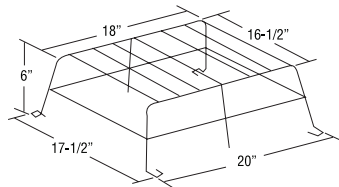

Catalog number WG2-E

Application

- JS Series (large cabinet)
- All A cabinets
- Premier™ Combo Series (wall mount)

Catalog number WG6-E

Application

- X10 mini systems (wall mounted) with front mounted EF9 head(s) (wall mounted)