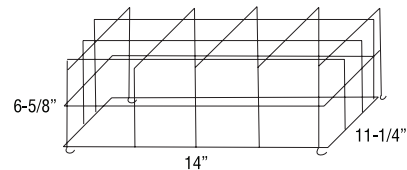

Application

- Single remote EF10

**Catalog number
WG9-E**

Application

- Double or triple remote EF10, lighting heads

Catalog number WG13-E

Application

- PRO-2N Series
- Preceptor™ Series Self-Powered (wall mount)