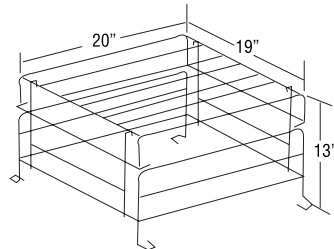

Catalog number WG3-E

Application

- All B and C cabinets