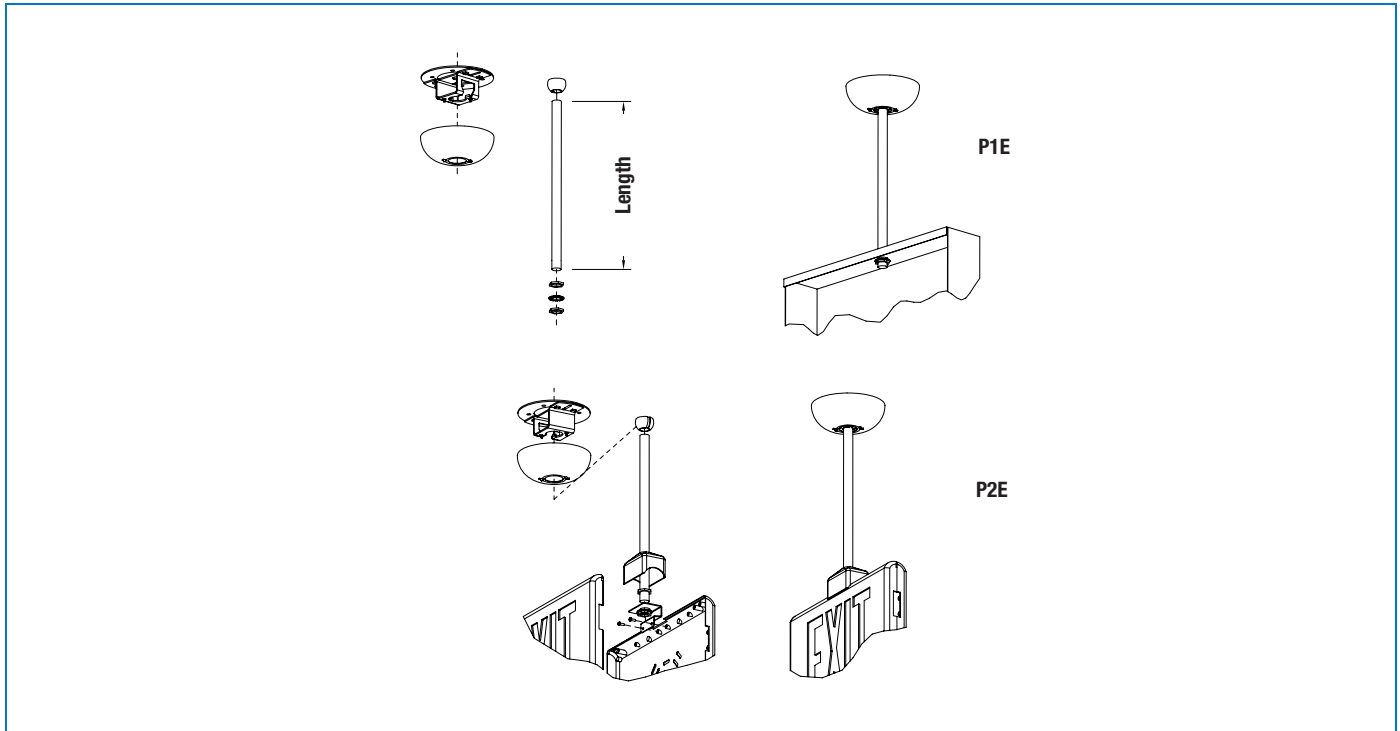

# Pendant Kit

for Exit Signage

## Typical Specification

Offered in a variety of colors and lengths, Emergi-Lite Pendant Kits are designed to facilitate the installation of exit signs at regular mounting heights.

Compatible with both horizontal and sloped ceilings, this Pendant Kit is truly universal and will adapt to any application.

## Dimensions