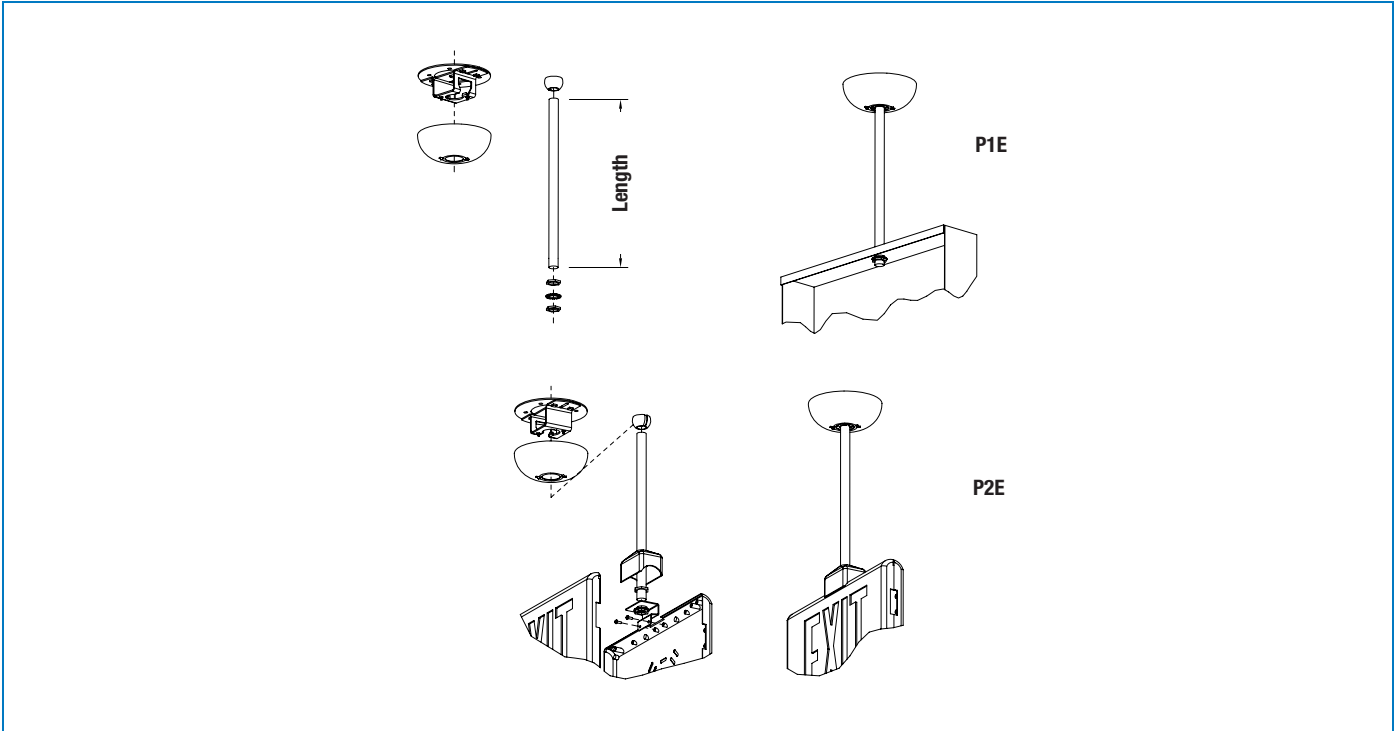

Project/Location:
Contractor:
Date:
Prepared by:

Pendant Kit

for Exit Signage

Typical Specification

Offered in a variety of colors and lengths, Emergi-Lite Pendant Kits are designed to facilitate the installation of exit signs at regular mounting heights.

Compatible with both horizontal and sloped ceilings, this Pendant Kit is truly universal and will adapt to any application.

Please consult your sales representative.

Dimensions

Ordering Information

Series	Length (in)	Colour
P1E	6 12 18 24	W = white B = black SG = silver grey
*P2E	6 12 18 24	
*Prestige Series Only.		Other lengths available on demand. Please consult your sales representative