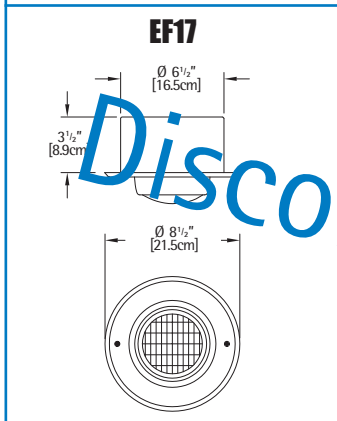

### EF17 Series

- PAR 36, semi-recessed, eyeball fixture
- Durable, brushed aluminum trim
- Head adjustable on two planes of vertical and horizontal rotation

## Dimensions