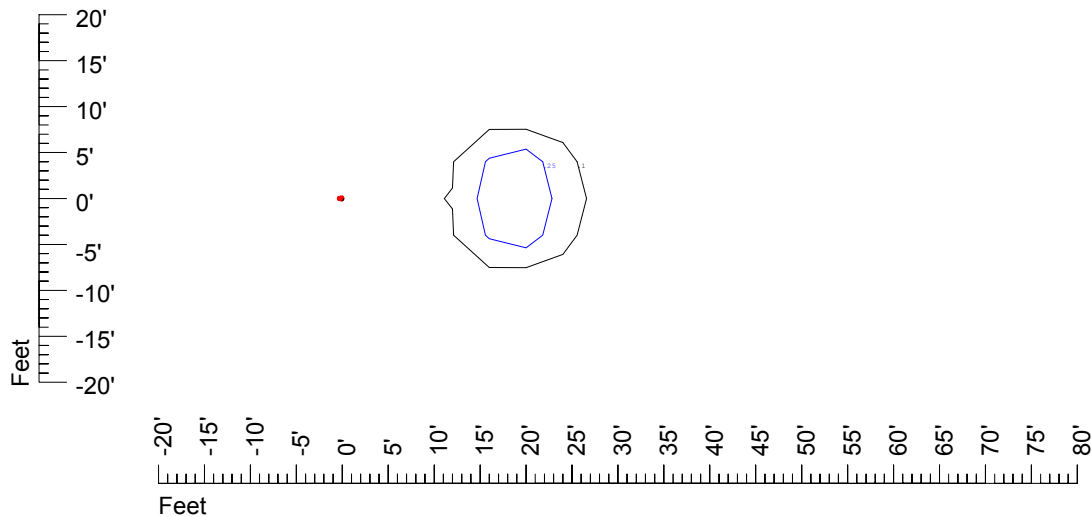

Mounting height 11' Tilt 30°

Mounting height 11' Tilt 15°

Mounting height 11' Tilt 45°

IES Photometric files C9283

Isoline template at 15' mounting height

Isoline values — 0.1 fc — 0.25 fc — 0.5 fc — 1.0 fc — 2.0 fc

Mounting height 15' Tilt 0°

Mounting height 15' Tilt 30°

Mounting height 15' Tilt 15°

Mounting height 15' Tilt 45°

IES Photometric files C9283

Isoline template at 20' mounting height

Isoline values — 0.1 fc — 0.25 fc — 0.5 fc — 1.0 fc — 2.0 fc

Mounting height 20' Tilt 0°

Mounting height 20' Tilt 30°

Mounting height 20' Tilt 15°

Mounting height 20' Tilt 45°

IES File: C9283

Lighting level in fc / Distance in feet

Vertical plan 0° to 180°
Horizontal plan 0°