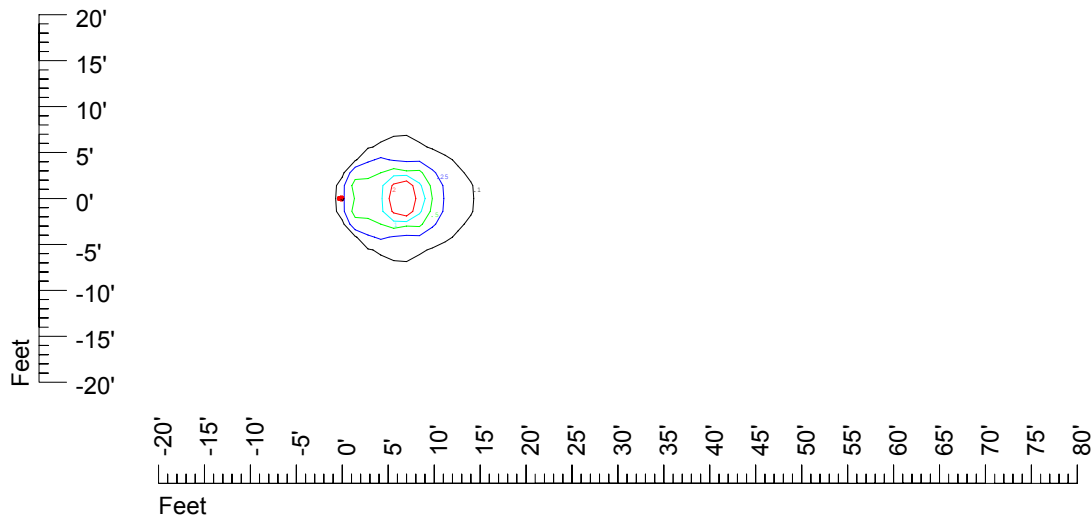

IES Photometric files C9283

Isoline template at 7' mounting height

Isoline values — 0.1 fc — 0.25 fc — 0.5 fc — 1.0 fc — 2.0 fc

Mounting height 7' Tilt 0°

Mounting height 7' Tilt 30°

Mounting height 7' Tilt 15°

Mounting height 7' Tilt 45°

IES Photometric files C9283

Isoline template at 9' mounting height

Isoline values — 0.1 fc — 0.25 fc — 0.5 fc — 1.0 fc — 2.0 fc

Mounting height 9' Tilt 0°

Mounting height 9' Tilt 30°

Mounting height 20' Tilt 0°

Mounting height 20' Tilt 30°

Mounting height 20' Tilt 15°

Mounting height 20' Tilt 45°

IES File: C9283

Lighting level in fc / Distance in feet

Vertical plan 0° to 180°
Horizontal plan 0°