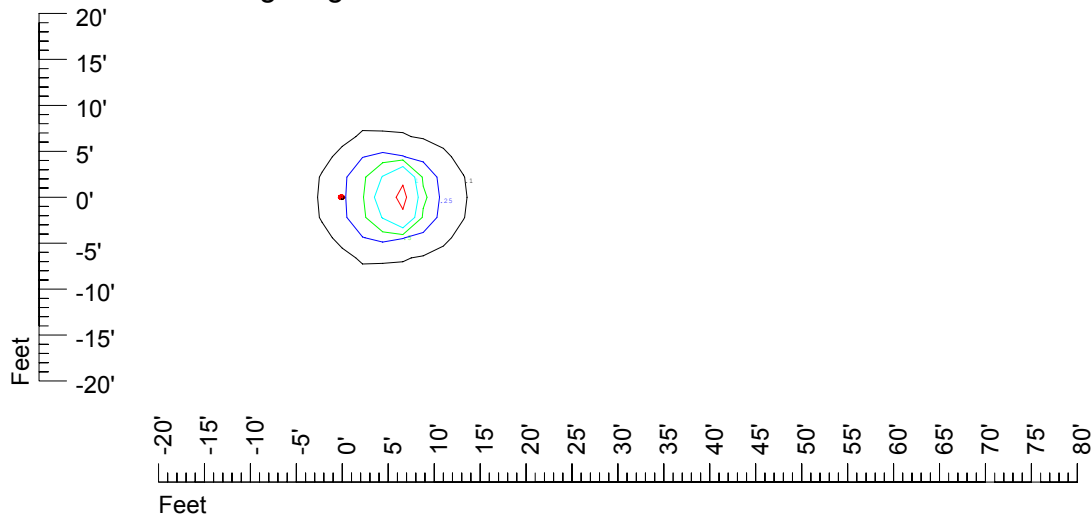

Mounting height 7' Tilt 45°

IES Photometric files C9283

Isoline template at 9' mounting height

Isoline values — 0.1 fc — 0.25 fc — 0.5 fc — 1.0 fc — 2.0 fc

Mounting height 9' Tilt 0°

Mounting height 9' Tilt 30°

Mounting height 9' Tilt 15°

Mounting height 9' Tilt 45°

IES Photometric files C9283

Isoline template at 11' mounting height

Isoline values — 0.1 fc — 0.25 fc — 0.5 fc — 1.0 fc — 2.0 fc

Mounting height 11' Tilt 0°

Mounting height 11' Tilt 30°

Mounting height 11' Tilt 15°

Mounting height 11' Tilt 45°

IES Photometric files C9283

Isoline template at 15' mounting height

Isoline values — 0.1 fc — 0.25 fc — 0.5 fc — 1.0 fc — 2.0 fc

Mounting height 20' Tilt 0°

Mounting height 20' Tilt 30°

Mounting height 20' Tilt 15°

Mounting height 20' Tilt 45°

IES File: C9283

Lighting level in fc / Distance in feet

Vertical plan 0° to 180°
Horizontal plan 0°