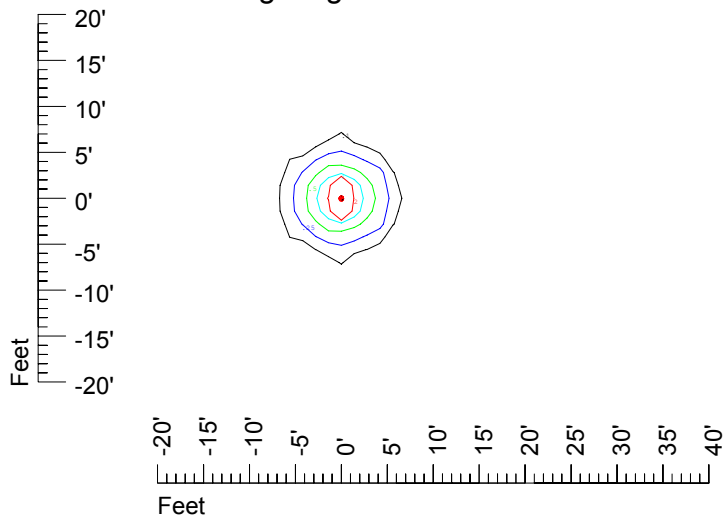

IES Photometric files C9283

Isoline template at 7' mounting height

Isoline values — 0.1 fc — 0.25 fc — 0.5 fc — 1.0 fc — 2.0 fc

Mounting height 7' Tilt 0°

Mounting height 7' Tilt 30°

Mounting height 7' Tilt 15°

Mounting height 7' Tilt 45°

IES Photometric files C9283

Isoline template at 9' mounting height

Isoline values — 0.1 fc — 0.25 fc — 0.5 fc — 1.0 fc — 2.0 fc

Mounting height 9' Tilt 0°

Mounting height 9' Tilt 30°

Mounting height 9' Tilt 15°

Mounting height 9' Tilt 45°

IES Photometric files C9283

Isoline template at 11' mounting height

Isoline values — 0.1 fc — 0.25 fc — 0.5 fc — 1.0 fc — 2.0 fc

Mounting height 11' Tilt 0°

Mounting height 20' Tilt 0°

Mounting height 20' Tilt 30°

Mounting height 20' Tilt 15°

Mounting height 20' Tilt 45°

IES File: C9283

Lighting level in fc / Distance in feet

Vertical plan 0° to 180°
Horizontal plan 0°