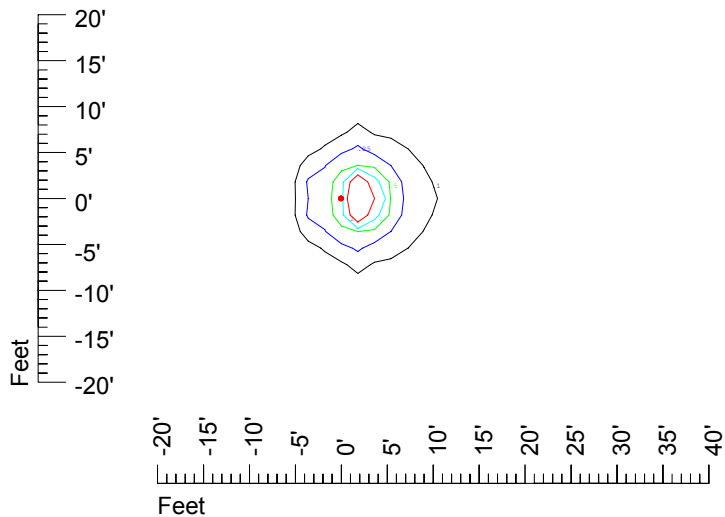

IES Photometric files C9283

Isoline template at 7' mounting height

Isoline values — 0.1 fc — 0.25 fc — 0.5 fc — 1.0 fc — 2.0 fc

Mounting height 7' Tilt 0°

Mounting height 7' Tilt 30°

Mounting height 7' Tilt 15°

Mounting height 7' Tilt 45°

IES Photometric files C9283

Isoline template at 9' mounting height

Isoline values — 0.1 fc — 0.25 fc — 0.5 fc — 1.0 fc — 2.0 fc

Mounting height 9' Tilt 0°

Mounting height 9' Tilt 30°

Mounting height 9' Tilt 15°

Mounting height 9' Tilt 45°

IES Photometric files C9283

Isoline template at 11' mounting height

Isoline values — 0.1 fc — 0.25 fc — 0.5 fc — 1.0 fc — 2.0 fc

Mounting height 11' Tilt 0°

Mounting height 20' Tilt 0°

Mounting height 20' Tilt 30°

Mounting height 20' Tilt 15°

Mounting height 20' Tilt 45°

IES File: C9283

Lighting level in fc / Distance in feet

Vertical plan 0° to 180°
Horizontal plan 0°