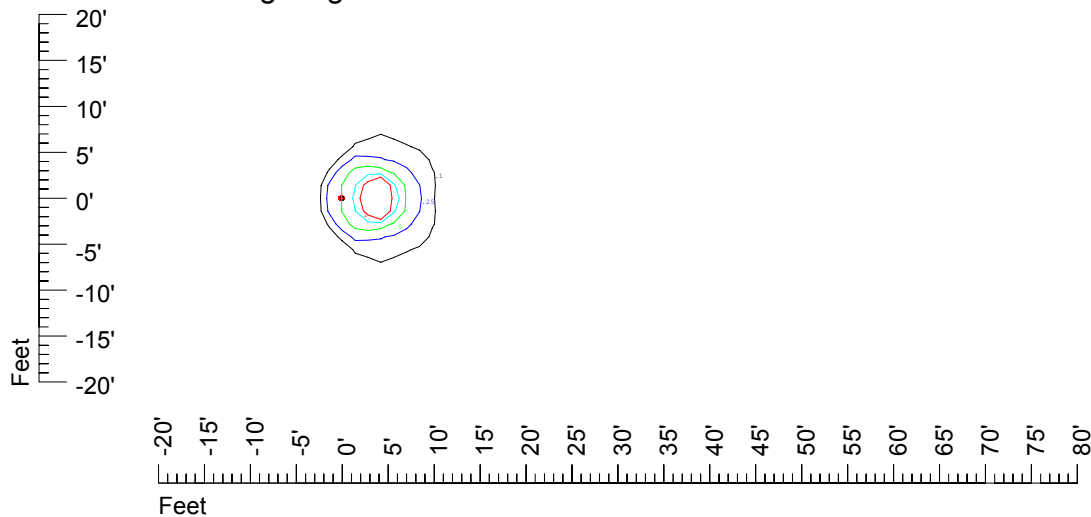

IES Photometric files C9283

Isoline template at 7' mounting height

Isoline values — 0.1 fc — 0.25 fc — 0.5 fc — 1.0 fc — 2.0 fc

Mounting height 7' Tilt 0°

Mounting height 7' Tilt 30°

Mounting height 7' Tilt 15°

Mounting height 7' Tilt 45°

IES Photometric files C9283

Isoline template at 9' mounting height

Isoline values — 0.1 fc — 0.25 fc — 0.5 fc — 1.0 fc — 2.0 fc

Mounting height 9' Tilt 0°

Mounting height 9' Tilt 30°

Mounting height 20' Tilt 0°

Mounting height 20' Tilt 30°

Mounting height 20' Tilt 15°

Mounting height 20' Tilt 45°

IES File: C9283

Lighting level in fc / Distance in feet

Vertical plan 0° to 180°
Horizontal plan 0°