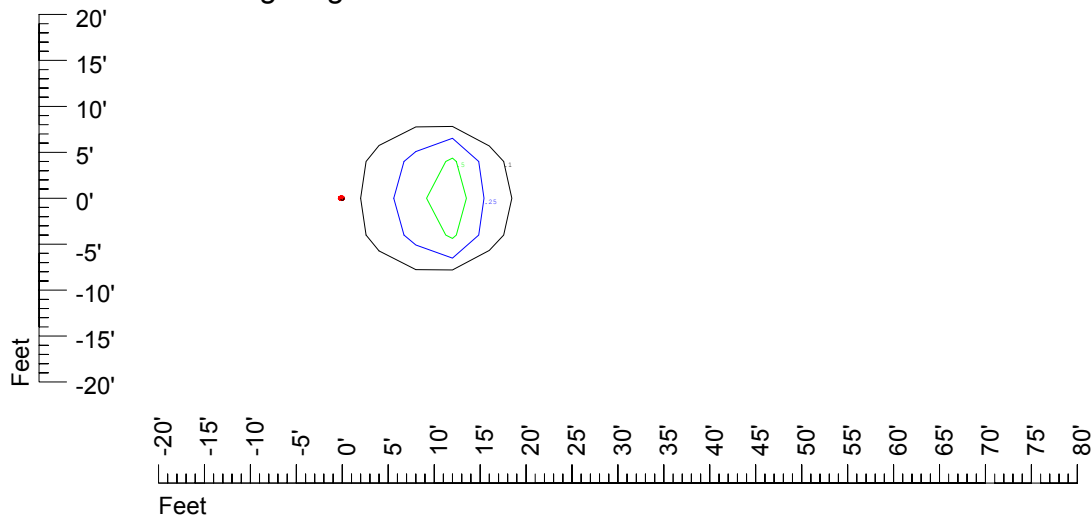

Mounting height 11' Tilt 30°

Mounting height 11' Tilt 15°

Mounting height 11' Tilt 45°

IES Photometric files C9283

Isoline template at 15' mounting height

Isoline values — 0.1 fc — 0.25 fc — 0.5 fc — 1.0 fc — 2.0 fc

Mounting height 15' Tilt 0°

Mounting height 15' Tilt 30°

Mounting height 15' Tilt 15°

Mounting height 15' Tilt 45°

IES Photometric files C9283

Isoline template at 20' mounting height

Isoline values — 0.1 fc — 0.25 fc — 0.5 fc — 1.0 fc — 2.0 fc

Mounting height 20' Tilt 0°

Mounting height 20' Tilt 30°

Mounting height 20' Tilt 15°

Mounting height 20' Tilt 45°

IES File: C9283

Lighting level in fc / Distance in feet

Vertical plan 0° to 180°
Horizontal plan 0°