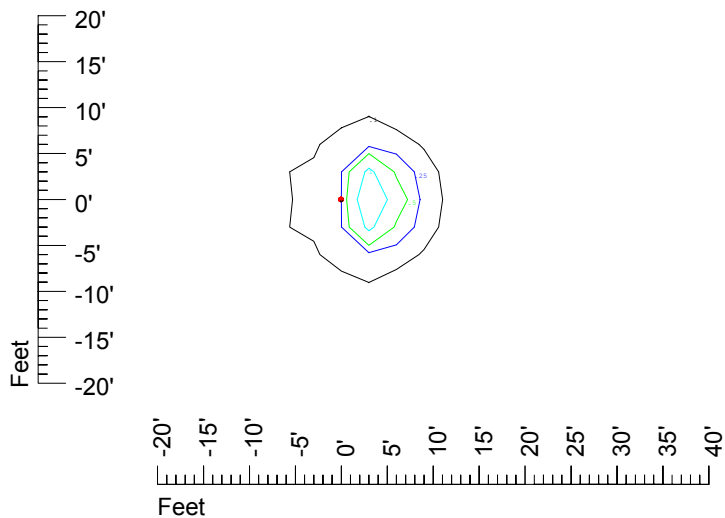

IES Photometric files C9283

Isoline template at 7' mounting height

Isoline values — 0.1 fc — 0.25 fc — 0.5 fc — 1.0 fc — 2.0 fc

Mounting height 7' Tilt 0°

Mounting height 7' Tilt 30°

Mounting height 7' Tilt 15°

Mounting height 9' Tilt 15°

Mounting height 9' Tilt 45°

IES Photometric files C9283

Isoline template at 11' mounting height

Isoline values — 0.1 fc — 0.25 fc — 0.5 fc — 1.0 fc — 2.0 fc

Mounting height 11' Tilt 0°

Mounting height 11' Tilt 30°

Mounting height 11' Tilt 15°

Mounting height 11' Tilt 45°

IES Photometric files C9283

Isoline template at 15' mounting height

Isoline values — 0.1 fc — 0.25 fc — 0.5 fc — 1.0 fc — 2.0 fc

Mounting height 15' Tilt 0°

Mounting height 15' Tilt 30°

Mounting height 15' Tilt 15°

Mounting height 15' Tilt 45°

IES Photometric files C9283

Isoline template at 20' mounting height

Isoline values — 0.1 fc — 0.25 fc — 0.5 fc — 1.0 fc — 2.0 fc