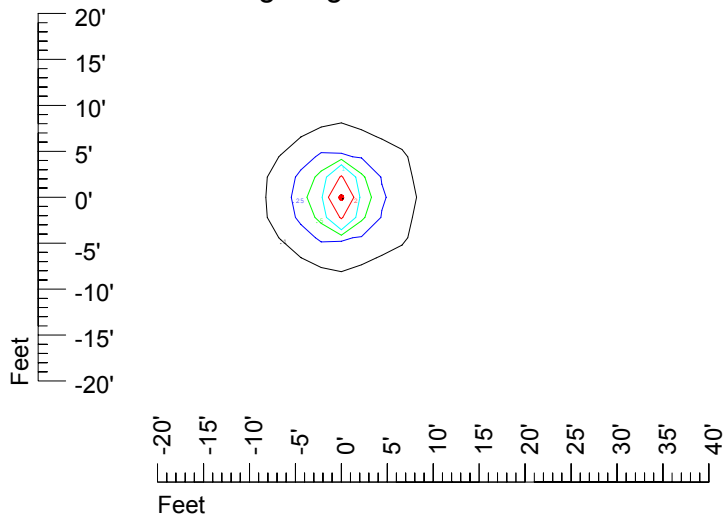

IES Photometric files C9283

Isoline template at 7' mounting height

Isoline values — 0.1 fc — 0.25 fc — 0.5 fc — 1.0 fc — 2.0 fc

Mounting height 7' Tilt 0°

Mounting height 7' Tilt 30°

Mounting height 7' Tilt 15°

Mounting height 7' Tilt 45°

IES Photometric files C9283

Isoline template at 9' mounting height

Isoline values — 0.1 fc — 0.25 fc — 0.5 fc — 1.0 fc — 2.0 fc

Mounting height 9' Tilt 0°

Mounting height 9' Tilt 30°

Mounting height 9' Tilt 15°

Mounting height 9' Tilt 45°

IES Photometric files C9283

Isoline template at 11' mounting height

Isoline values — 0.1 fc — 0.25 fc — 0.5 fc — 1.0 fc — 2.0 fc

Mounting height 11' Tilt 0°

Mounting height 11' Tilt 30°

Mounting height 11' Tilt 15°

Mounting height 11' Tilt 45°

IES Photometric files C9283

Isoline template at 15' mounting height

Isoline values — 0.1 fc — 0.25 fc — 0.5 fc — 1.0 fc — 2.0 fc