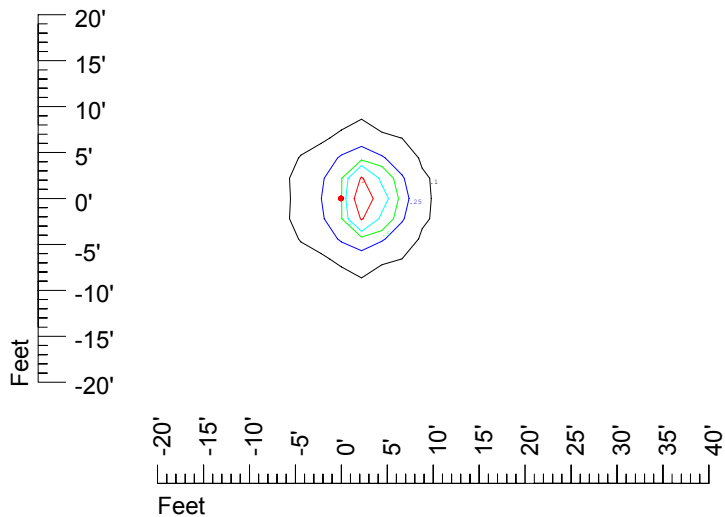

IES Photometric files C9283

Isoline template at 7' mounting height

Isoline values — 0.1 fc — 0.25 fc — 0.5 fc — 1.0 fc — 2.0 fc

Mounting height 7' Tilt 0°

Mounting height 7' Tilt 30°

Mounting height 7' Tilt 15°

Mounting height 7' Tilt 45°

IES Photometric files C9283

Isoline template at 9' mounting height

Isoline values — 0.1 fc — 0.25 fc — 0.5 fc — 1.0 fc — 2.0 fc

Mounting height 9' Tilt 0°

Mounting height 9' Tilt 30°

Mounting height 9' Tilt 15°

Mounting height 9' Tilt 45°

IES Photometric files C9283

Isoline template at 11' mounting height

Isoline values — 0.1 fc — 0.25 fc — 0.5 fc — 1.0 fc — 2.0 fc

Mounting height 11' Tilt 0°

Mounting height 11' Tilt 30°

Mounting height 11' Tilt 15°

Mounting height 11' Tilt 45°

IES Photometric files C9283

Isoline template at 15' mounting height

Isoline values — 0.1 fc — 0.25 fc — 0.5 fc — 1.0 fc — 2.0 fc