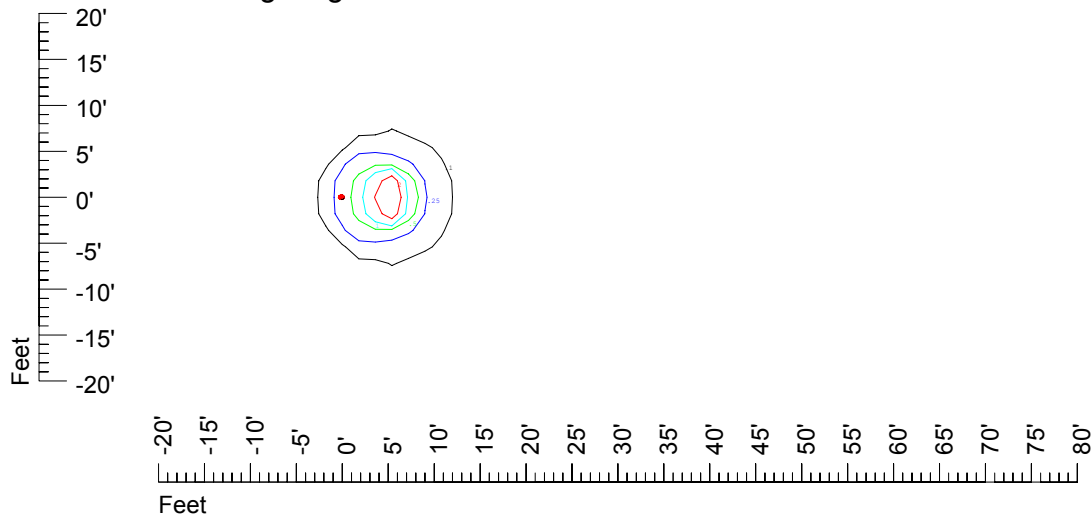

IES Photometric files C9283

Isoline template at 7' mounting height

Isoline values — 0.1 fc — 0.25 fc — 0.5 fc — 1.0 fc — 2.0 fc

Mounting height 7' Tilt 0°

Mounting height 7' Tilt 30°

Mounting height 7' Tilt 15°

Mounting height 7' Tilt 45°

IES Photometric files C9283

Isoline template at 9' mounting height

Isoline values — 0.1 fc — 0.25 fc — 0.5 fc — 1.0 fc — 2.0 fc

Mounting height 9' Tilt 0°

Mounting height 9' Tilt 30°

Mounting height 9' Tilt 15°

Mounting height 9' Tilt 45°

IES Photometric files C9283

Isoline template at 11' mounting height

Isoline values — 0.1 fc — 0.25 fc — 0.5 fc — 1.0 fc — 2.0 fc

Mounting height 11' Tilt 0°

Mounting height 20' Tilt 0°

Mounting height 20' Tilt 30°

Mounting height 20' Tilt 15°

Mounting height 20' Tilt 45°

IES File: C9283

Lighting level in fc / Distance in feet

Vertical plan 0° to 180°
Horizontal plan 0°