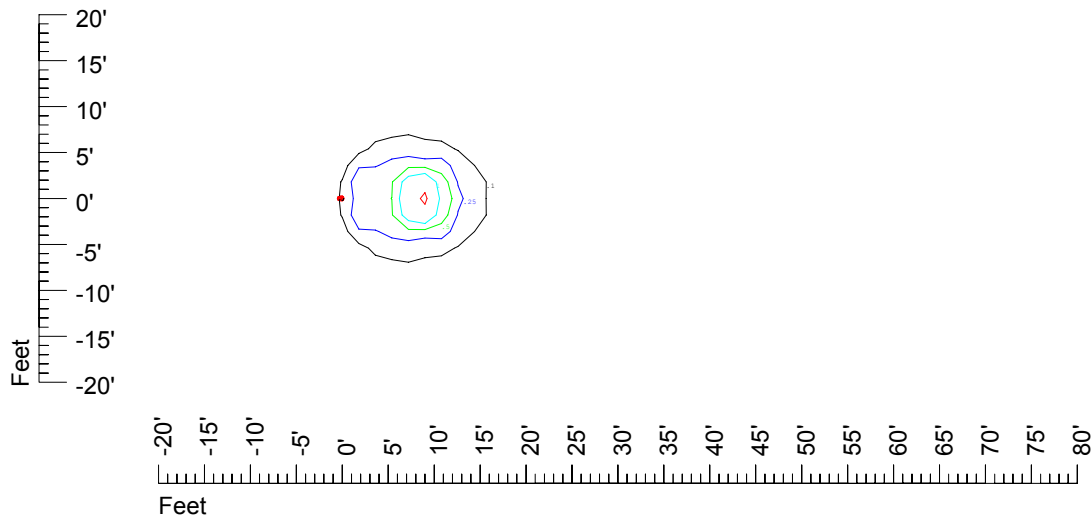

IES Photometric files C9283

Isoline template at 7' mounting height

Isoline values — 0.1 fc — 0.25 fc — 0.5 fc — 1.0 fc — 2.0 fc

Mounting height 7' Tilt 0°

Mounting height 7' Tilt 30°

Mounting height 7' Tilt 15°

Mounting height 7' Tilt 45°

IES Photometric files C9283

Isoline template at 9' mounting height

Isoline values — 0.1 fc — 0.25 fc — 0.5 fc — 1.0 fc — 2.0 fc

Mounting height 9' Tilt 0°

Mounting height 9' Tilt 30°

Mounting height 9' Tilt 15°

Mounting height 9' Tilt 45°

IES Photometric files C9283

Isoline template at 11' mounting height

Isoline values — 0.1 fc — 0.25 fc — 0.5 fc — 1.0 fc — 2.0 fc

Mounting height 11' Tilt 0°

Mounting height 20' Tilt 0°

Mounting height 20' Tilt 30°

Mounting height 20' Tilt 15°

Mounting height 20' Tilt 45°

IES File: C9283

Lighting level in fc / Distance in feet

Vertical plan 0° to 180°
Horizontal plan 0°