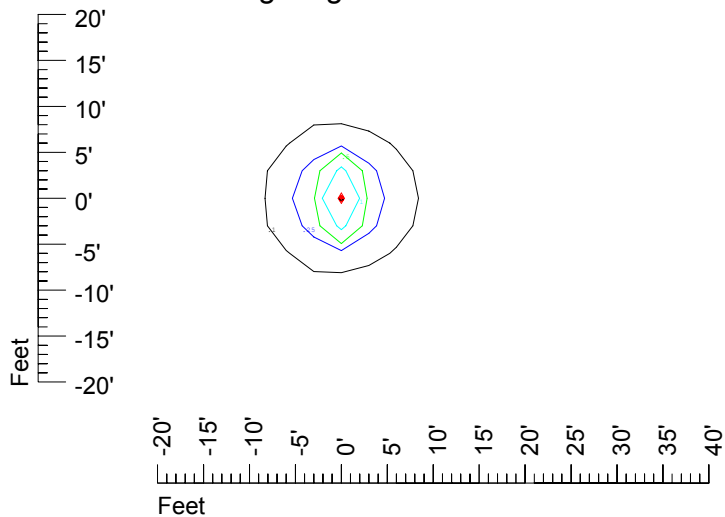

IES Photometric files C9283

Isoline template at 7' mounting height

Isoline values — 0.1 fc — 0.25 fc — 0.5 fc — 1.0 fc — 2.0 fc

Mounting height 7' Tilt 0°

Mounting height 7' Tilt 30°

Mounting height 7' Tilt 15°

Mounting height 9' Tilt 15°

Mounting height 9' Tilt 45°

IES Photometric files C9283

Isoline template at 11' mounting height

Isoline values — 0.1 fc — 0.25 fc — 0.5 fc — 1.0 fc — 2.0 fc

Mounting height 11' Tilt 0°

Mounting height 11' Tilt 30°

Mounting height 11' Tilt 15°

Mounting height 11' Tilt 45°

IES Photometric files C9283

Isoline template at 15' mounting height

Isoline values — 0.1 fc — 0.25 fc — 0.5 fc — 1.0 fc — 2.0 fc

Mounting height 15' Tilt 0°

Mounting height 15' Tilt 30°

Mounting height 15' Tilt 15°

Mounting height 15' Tilt 45°

IES Photometric files C9283

Isoline template at 20' mounting height

Isoline values — 0.1 fc — 0.25 fc — 0.5 fc — 1.0 fc — 2.0 fc