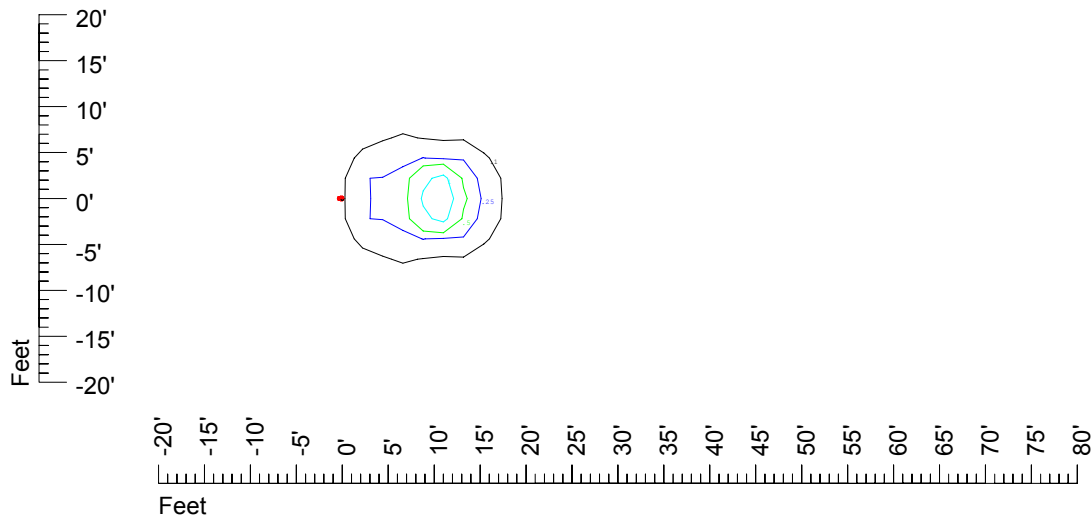

Mounting height 7' Tilt 45°

IES Photometric files C9283

Isoline template at 9' mounting height

Isoline values — 0.1 fc — 0.25 fc — 0.5 fc — 1.0 fc — 2.0 fc

Mounting height 9' Tilt 0°

Mounting height 9' Tilt 30°

Mounting height 9' Tilt 15°

Mounting height 9' Tilt 45°

IES Photometric files C9283

Isoline template at 11' mounting height

Isoline values — 0.1 fc — 0.25 fc — 0.5 fc — 1.0 fc — 2.0 fc

Mounting height 11' Tilt 0°

Mounting height 11' Tilt 30°

Mounting height 11' Tilt 15°

Mounting height 11' Tilt 45°

IES Photometric files C9283

Isoline template at 15' mounting height

Isoline values — 0.1 fc — 0.25 fc — 0.5 fc — 1.0 fc — 2.0 fc

Mounting height 20' Tilt 0°

Mounting height 20' Tilt 30°

Mounting height 20' Tilt 15°

Mounting height 20' Tilt 45°

IES File: C9283

Lighting level in fc / Distance in feet

Vertical plan 0° to 180°
Horizontal plan 0°