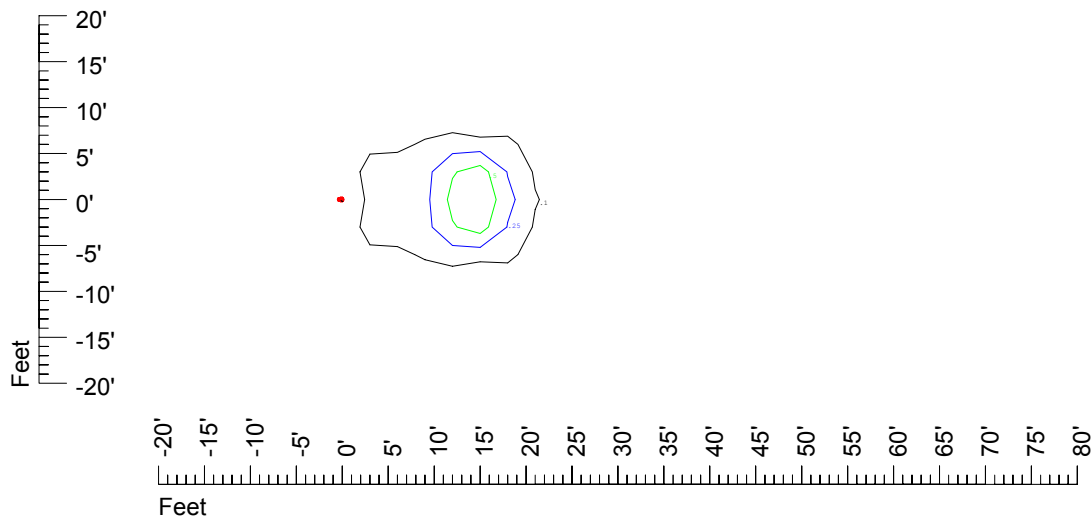

Mounting height 11' Tilt 30°

Mounting height 11' Tilt 15°

Mounting height 11' Tilt 45°

IES Photometric files C9283

Isoline template at 15' mounting height

Isoline values — 0.1 fc — 0.25 fc — 0.5 fc — 1.0 fc — 2.0 fc

Mounting height 15' Tilt 0°

Mounting height 15' Tilt 30°

Mounting height 15' Tilt 15°

Mounting height 15' Tilt 45°

IES Photometric files C9283

Isoline template at 20' mounting height

Isoline values — 0.1 fc — 0.25 fc — 0.5 fc — 1.0 fc — 2.0 fc

Mounting height 20' Tilt 0°

Mounting height 20' Tilt 30°

Mounting height 20' Tilt 15°

Mounting height 20' Tilt 45°

IES File: C9283

Lighting level in fc / Distance in feet

Vertical plan 0° to 180°
Horizontal plan 0°