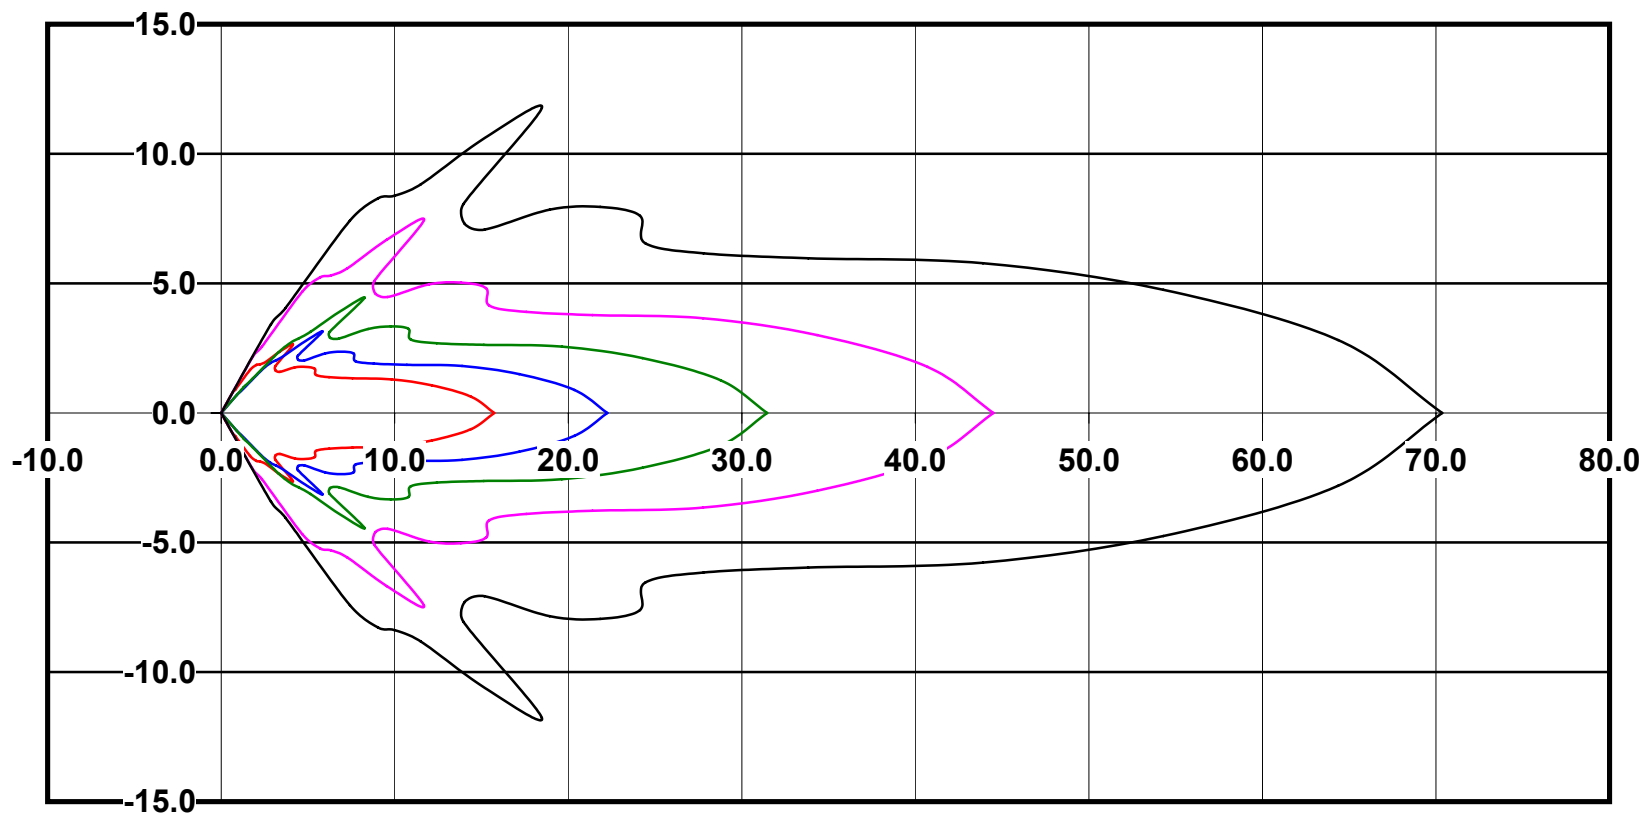

Mounting height 15' Tilt 0°

Mounting height 15' Tilt 30°

Mounting height 15' Tilt 15°

Mounting height 15' Tilt 45°

IES Photometric files C9283

Isoline template at 20' mounting height

Isoline values — 0.1 fc — 0.25 fc — 0.5 fc — 1.0 fc — 2.0 fc

Mounting height 20' Tilt 0°

Mounting height 20' Tilt 30°

Mounting height 20' Tilt 15°

Mounting height 20' Tilt 45°

IES File: C9283

Lighting level in fc / Distance in feet

Vertical plan 0° to 180°
Horizontal plan 0°

— 2 fc — 1 fc — 0.5 fc — 0.25 fc — 0.1 fc