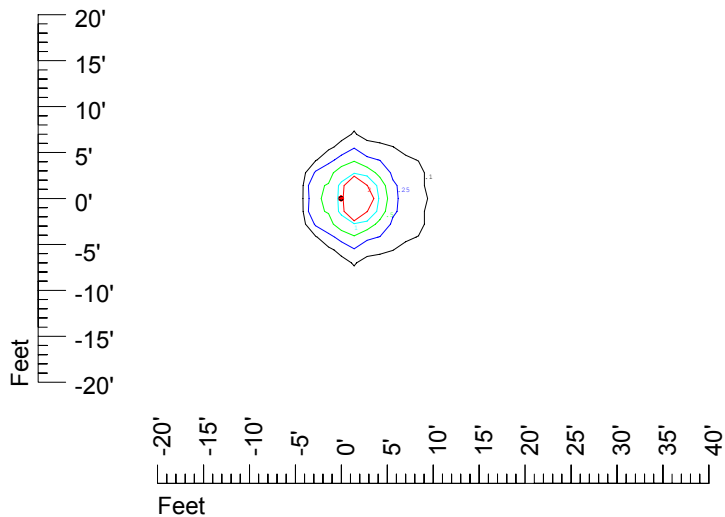

IES Photometric files C9283

Isoline template at 7' mounting height

Isoline values — 0.1 fc — 0.25 fc — 0.5 fc — 1.0 fc — 2.0 fc

Mounting height 7' Tilt 0°

Mounting height 7' Tilt 30°

Mounting height 7' Tilt 15°

Mounting height 7' Tilt 45°

IES Photometric files C9283

Isoline template at 9' mounting height

Isoline values — 0.1 fc — 0.25 fc — 0.5 fc — 1.0 fc — 2.0 fc

Mounting height 9' Tilt 0°

Mounting height 9' Tilt 30°

Mounting height 9' Tilt 15°

Mounting height 9' Tilt 45°

IES Photometric files C9283

Isoline template at 11' mounting height

Isoline values — 0.1 fc — 0.25 fc — 0.5 fc — 1.0 fc — 2.0 fc

Mounting height 11' Tilt 0°

Mounting height 20' Tilt 0°

Mounting height 20' Tilt 30°

Mounting height 20' Tilt 15°

Mounting height 20' Tilt 45°

IES File: C9283

Lighting level in fc / Distance in feet

Vertical plan 0° to 180°
Horizontal plan 0°