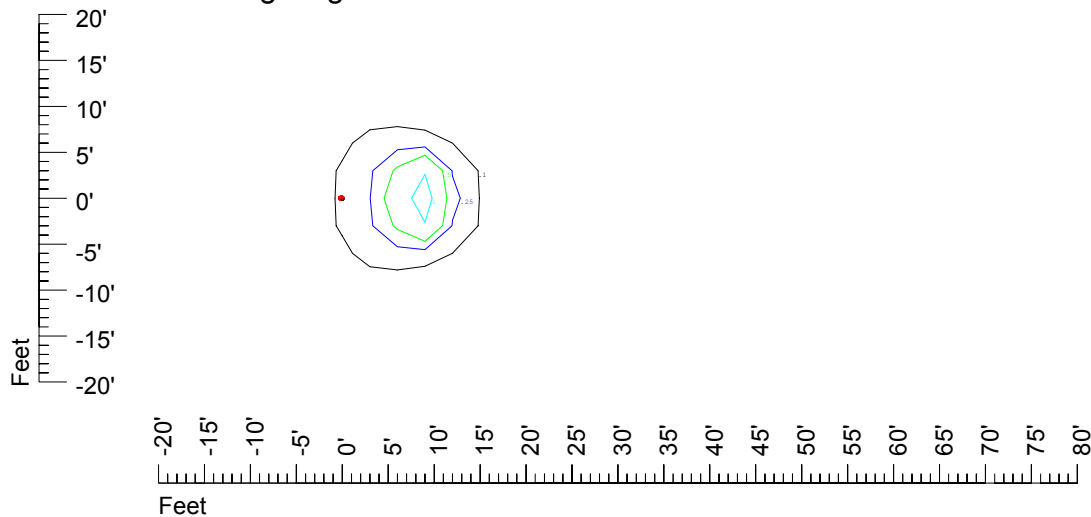

Mounting height 9' Tilt 15°

Mounting height 9' Tilt 45°

IES Photometric files C9283

Isoline template at 11' mounting height

Isoline values — 0.1 fc — 0.25 fc — 0.5 fc — 1.0 fc — 2.0 fc

Mounting height 11' Tilt 0°

Mounting height 11' Tilt 30°

Mounting height 11' Tilt 15°

Mounting height 11' Tilt 45°

IES Photometric files C9283

Isoline template at 15' mounting height

Isoline values — 0.1 fc — 0.25 fc — 0.5 fc — 1.0 fc — 2.0 fc

Mounting height 15' Tilt 0°

Mounting height 15' Tilt 30°

Mounting height 15' Tilt 15°

Mounting height 15' Tilt 45°

IES Photometric files C9283

Isoline template at 20' mounting height

Isoline values — 0.1 fc — 0.25 fc — 0.5 fc — 1.0 fc — 2.0 fc

Mounting height 20' Tilt 0°

Mounting height 20' Tilt 30°

Mounting height 20' Tilt 15°

Mounting height 20' Tilt 45°

IES File: C9283

Lighting level in fc / Distance in feet

Vertical plan 0° to 180°
Horizontal plan 0°