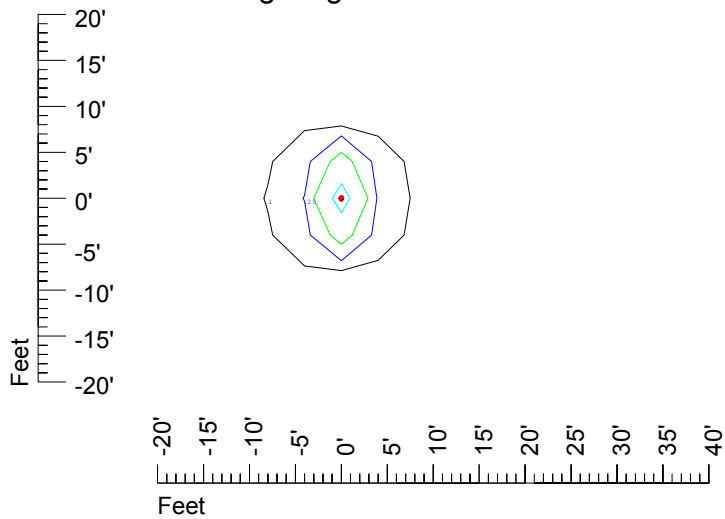

IES Photometric files C9283

Isoline template at 7' mounting height

Isoline values — 0.1 fc — 0.25 fc — 0.5 fc — 1.0 fc — 2.0 fc

Mounting height 7' Tilt 0°

Mounting height 7' Tilt 30°

Mounting height 7' Tilt 15°

Mounting height 11' Tilt 30°

Mounting height 11' Tilt 15°

Mounting height 11' Tilt 45°

IES Photometric files C9283

Isoline template at 15' mounting height

Isoline values — 0.1 fc — 0.25 fc — 0.5 fc — 1.0 fc — 2.0 fc

Mounting height 15' Tilt 0°

Mounting height 15' Tilt 30°

Mounting height 15' Tilt 15°

Mounting height 15' Tilt 45°

IES Photometric files C9283

Isoline template at 20' mounting height

Isoline values — 0.1 fc — 0.25 fc — 0.5 fc — 1.0 fc — 2.0 fc

Mounting height 20' Tilt 0°

Mounting height 20' Tilt 30°

Mounting height 20' Tilt 15°

Mounting height 20' Tilt 45°

IES File: C9283

Lighting level in fc / Distance in feet

Vertical plan 0° to 180°
Horizontal plan 0°