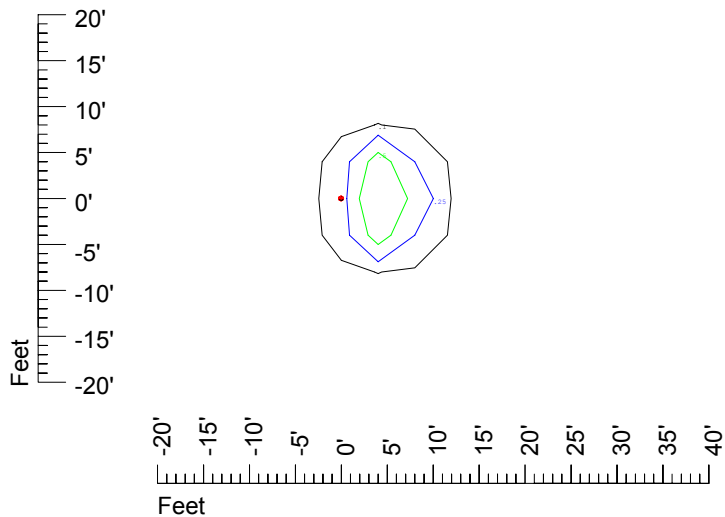

IES Photometric files C9283

Isoline template at 7' mounting height

Isoline values — 0.1 fc — 0.25 fc — 0.5 fc — 1.0 fc — 2.0 fc

Mounting height 7' Tilt 0°

Mounting height 7' Tilt 30°

Mounting height 7' Tilt 15°

Mounting height 11' Tilt 30°

Mounting height 11' Tilt 15°

Mounting height 11' Tilt 45°

IES Photometric files C9283

Isoline template at 15' mounting height

Isoline values — 0.1 fc — 0.25 fc — 0.5 fc — 1.0 fc — 2.0 fc

Mounting height 15' Tilt 0°

Mounting height 15' Tilt 30°

Mounting height 15' Tilt 15°

Mounting height 15' Tilt 45°

IES Photometric files C9283

Isoline template at 20' mounting height

Isoline values — 0.1 fc — 0.25 fc — 0.5 fc — 1.0 fc — 2.0 fc

Mounting height 20' Tilt 0°

Mounting height 20' Tilt 30°

Mounting height 20' Tilt 15°

Mounting height 20' Tilt 45°

IES File: C9283

Lighting level in fc / Distance in feet

Vertical plan 0° to 180°
Horizontal plan 0°