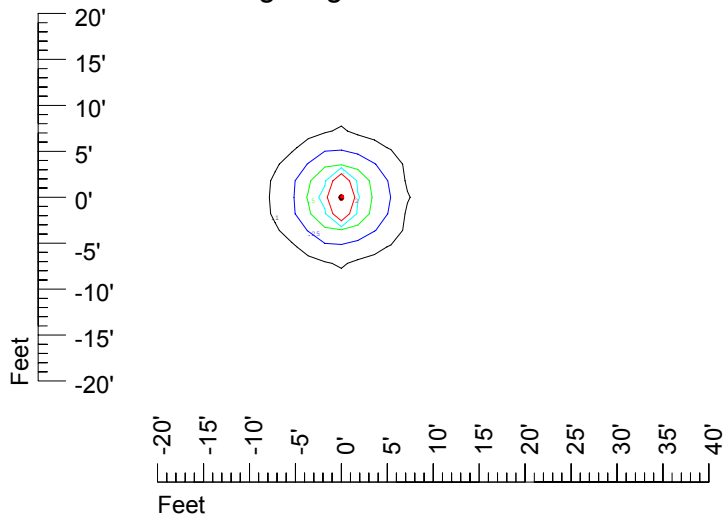

IES Photometric files C9283

Isoline template at 7' mounting height

Isoline values — 0.1 fc — 0.25 fc — 0.5 fc — 1.0 fc — 2.0 fc

Mounting height 7' Tilt 0°

Mounting height 7' Tilt 30°

Mounting height 7' Tilt 15°

Mounting height 7' Tilt 45°

IES Photometric files C9283

Isoline template at 9' mounting height

Isoline values — 0.1 fc — 0.25 fc — 0.5 fc — 1.0 fc — 2.0 fc

Mounting height 9' Tilt 0°

Mounting height 9' Tilt 30°

Mounting height 9' Tilt 15°

Mounting height 9' Tilt 45°

IES Photometric files C9283

Isoline template at 11' mounting height

Isoline values — 0.1 fc — 0.25 fc — 0.5 fc — 1.0 fc — 2.0 fc

Mounting height 11' Tilt 0°

Mounting height 20' Tilt 0°

Mounting height 20' Tilt 30°

Mounting height 20' Tilt 15°

Mounting height 20' Tilt 45°

IES File: C9283

Lighting level in fc / Distance in feet

Vertical plan 0° to 180°
Horizontal plan 0°