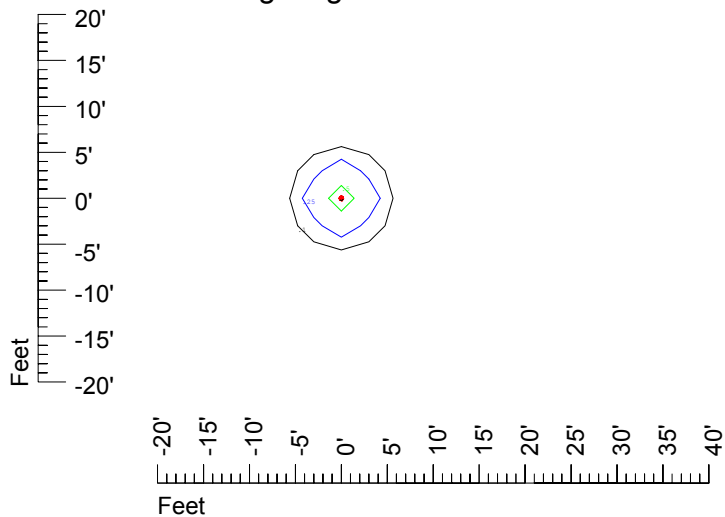

IES Photometric files C9719

Isoline template 7' mounting height

Isoline values — 0.1 fc — 0.25 fc — 0.5 fc — 1.0 fc — 2.0 fc

Mounting height 7' Tilt 0°

Mounting height 7' Tilt 30°

Mounting height 7' Tilt 15°

Mounting height 9' Tilt 15°

Mounting height 9' Tilt 45°

IES Photometric files C9719

Isoline template 11' mounting height

Isoline values — 0.1 fc — 0.25 fc — 0.5 fc — 1.0 fc — 2.0 fc

Mounting height 11' Tilt 0°

Mounting height 11' Tilt 30°

Mounting height 11' Tilt 15°

Mounting height 11' Tilt 45°

IES Photometric files C9719

Isoline template 15' mounting height

Isoline values — 0.1 fc — 0.25 fc — 0.5 fc — 1.0 fc — 2.0 fc

Mounting height 15' Tilt 0°

Mounting height 15' Tilt 30°

Mounting height 15' Tilt 15°

Mounting height 15' Tilt 45°

IES Photometric files C9719

Isoline template 20' mounting height

Isoline values — 0.1 fc — 0.25 fc — 0.5 fc — 1.0 fc — 2.0 fc