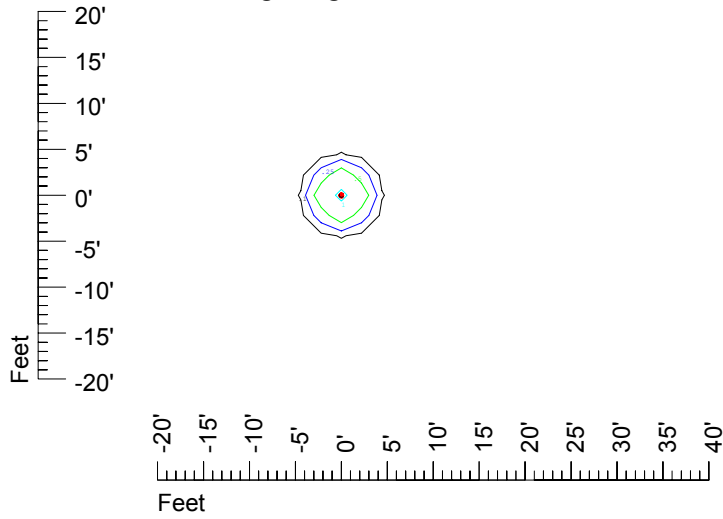

IES Photometric files C9719

Isoline template 7' mounting height

Isoline values — 0.1 fc — 0.25 fc — 0.5 fc — 1.0 fc — 2.0 fc

Mounting height 7' Tilt 0°

Mounting height 7' Tilt 30°

Mounting height 7' Tilt 15°

Mounting height 7' Tilt 45°

IES Photometric files C9719

Isoline template 9' mounting height

Isoline values — 0.1 fc — 0.25 fc — 0.5 fc — 1.0 fc — 2.0 fc

Mounting height 9' Tilt 0°

Mounting height 9' Tilt 30°

Mounting height 9' Tilt 15°

Mounting height 9' Tilt 45°

IES Photometric files C9719

Isoline template 11' mounting height

Isoline values — 0.1 fc — 0.25 fc — 0.5 fc — 1.0 fc — 2.0 fc

Mounting height 11' Tilt 0°

Mounting height 11' Tilt 30°

Mounting height 11' Tilt 15°

Mounting height 11' Tilt 45°

IES Photometric files C9719

Isoline template 15' mounting height

Isoline values — 0.1 fc — 0.25 fc — 0.5 fc — 1.0 fc — 2.0 fc