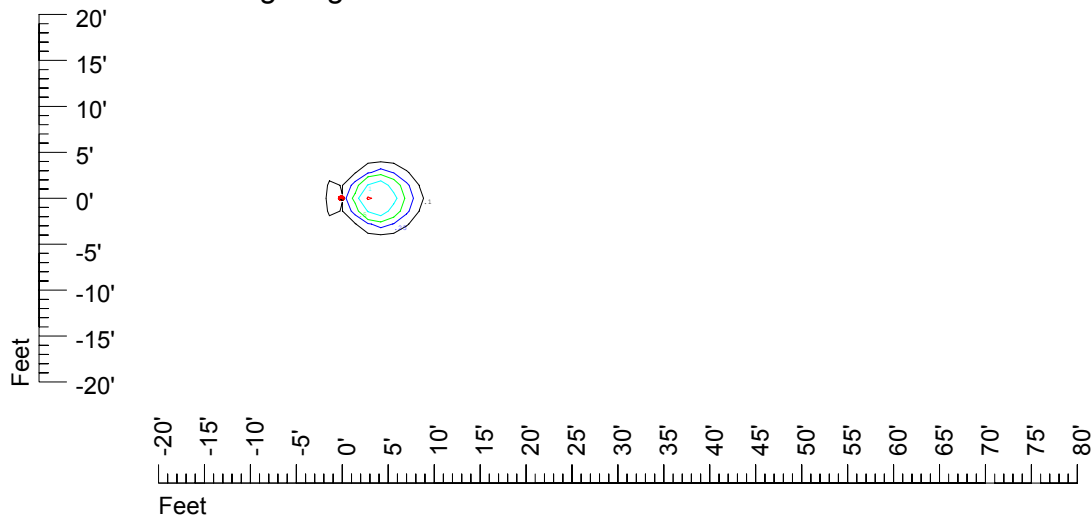

IES Photometric files C9719

Isoline template 7' mounting height

Isoline values — 0.1 fc — 0.25 fc — 0.5 fc — 1.0 fc — 2.0 fc

Mounting height 7' Tilt 0°

Mounting height 7' Tilt 30°

Mounting height 7' Tilt 15°

Mounting height 7' Tilt 45°

IES Photometric files C9719

Isoline template 9' mounting height

Isoline values — 0.1 fc — 0.25 fc — 0.5 fc — 1.0 fc — 2.0 fc

Mounting height 9' Tilt 0°

Mounting height 9' Tilt 30°

Mounting height 9' Tilt 15°

Mounting height 9' Tilt 45°

IES Photometric files C9719

Isoline template 11' mounting height

Isoline values — 0.1 fc — 0.25 fc — 0.5 fc — 1.0 fc — 2.0 fc

Mounting height 11' Tilt 0°

Mounting height 11' Tilt 30°

Mounting height 11' Tilt 15°

Mounting height 11' Tilt 45°

IES Photometric files C9719

Isoline template 15' mounting height

Isoline values — 0.1 fc — 0.25 fc — 0.5 fc — 1.0 fc — 2.0 fc