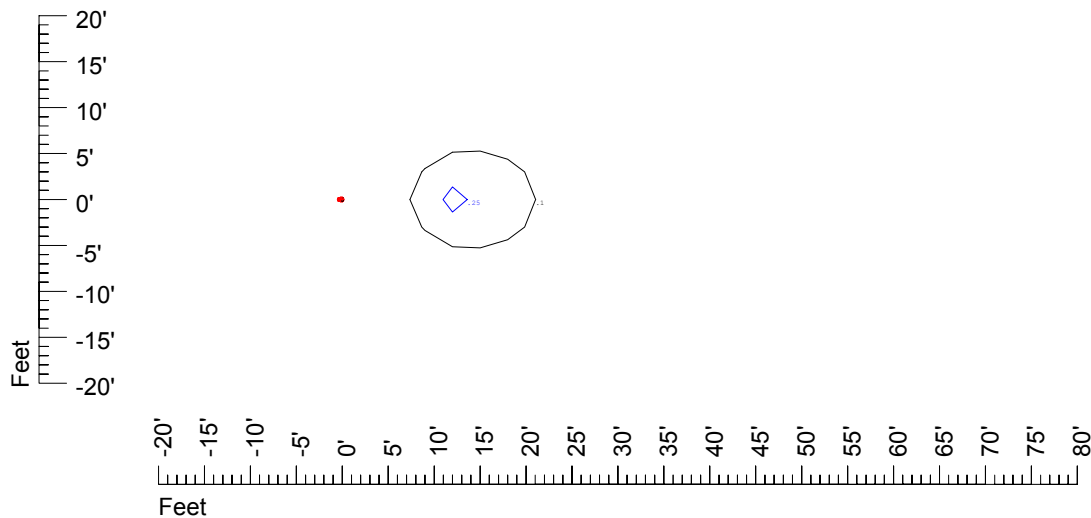

Mounting height 11' Tilt 30°

Mounting height 11' Tilt 15°

Mounting height 11' Tilt 45°

IES Photometric files C9719

Isoline template 15' mounting height

Isoline values — 0.1 fc — 0.25 fc — 0.5 fc — 1.0 fc — 2.0 fc

Mounting height 15' Tilt 0°

Mounting height 15' Tilt 30°

Mounting height 15' Tilt 15°

Mounting height 15' Tilt 45°

IES Photometric files C9719

Isoline template 20' mounting height

Isoline values — 0.1 fc — 0.25 fc — 0.5 fc — 1.0 fc — 2.0 fc