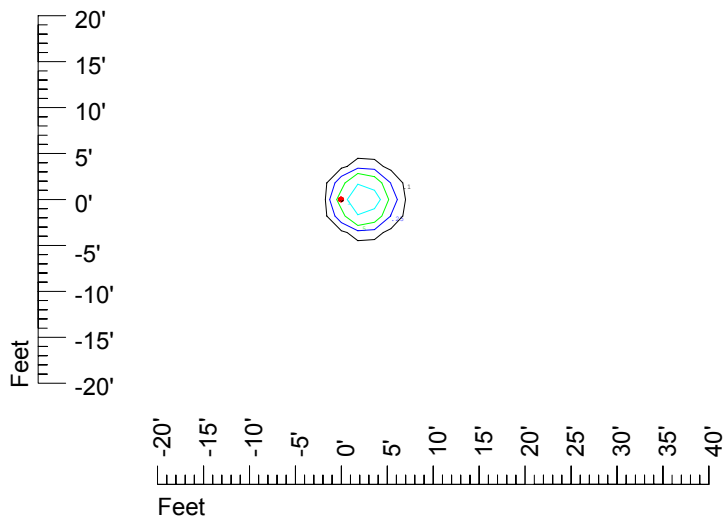

IES Photometric files C9719

Isoline template 7' mounting height

Isoline values — 0.1 fc — 0.25 fc — 0.5 fc — 1.0 fc — 2.0 fc

Mounting height 7' Tilt 0°

Mounting height 7' Tilt 30°

Mounting height 7' Tilt 15°

Mounting height 7' Tilt 45°

IES Photometric files C9719

Isoline template 9' mounting height

Isoline values — 0.1 fc — 0.25 fc — 0.5 fc — 1.0 fc — 2.0 fc

Mounting height 9' Tilt 0°

Mounting height 9' Tilt 30°

Mounting height 9' Tilt 15°

Mounting height 9' Tilt 45°

IES Photometric files C9719

Isoline template 11' mounting height

Isoline values — 0.1 fc — 0.25 fc — 0.5 fc — 1.0 fc — 2.0 fc

Mounting height 11' Tilt 0°

Mounting height 11' Tilt 30°

Mounting height 11' Tilt 15°

Mounting height 11' Tilt 45°

IES Photometric files C9719

Isoline template 15' mounting height

Isoline values — 0.1 fc — 0.25 fc — 0.5 fc — 1.0 fc — 2.0 fc