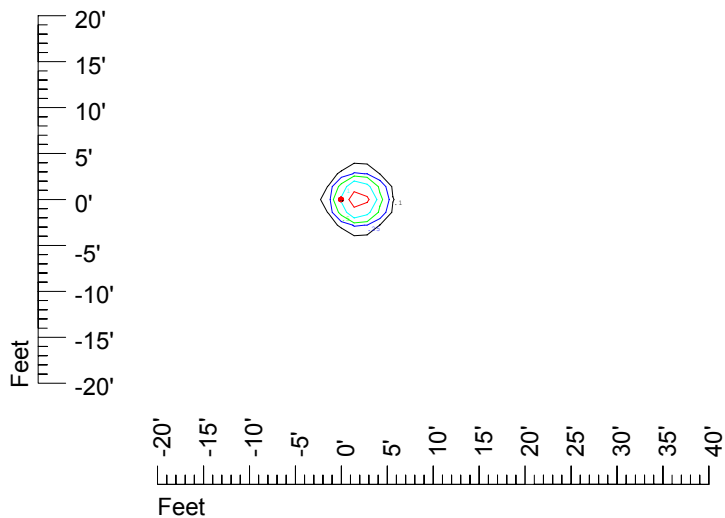

IES Photometric files C9719

Isoline template 7' mounting height

Isoline values — 0.1 fc — 0.25 fc — 0.5 fc — 1.0 fc — 2.0 fc

Mounting height 7' Tilt 0°

Mounting height 7' Tilt 30°

Mounting height 7' Tilt 15°

Mounting height 7' Tilt 45°

IES Photometric files C9719

Isoline template 9' mounting height

Isoline values — 0.1 fc — 0.25 fc — 0.5 fc — 1.0 fc — 2.0 fc

Mounting height 9' Tilt 0°

Mounting height 9' Tilt 30°

Mounting height 9' Tilt 15°

Mounting height 9' Tilt 45°

IES Photometric files C9719

Isoline template 11' mounting height

Isoline values — 0.1 fc — 0.25 fc — 0.5 fc — 1.0 fc — 2.0 fc

Mounting height 11' Tilt 0°

Mounting height 11' Tilt 30°

Mounting height 11' Tilt 15°

Mounting height 11' Tilt 45°

IES Photometric files C9719

Isoline template 15' mounting height

Isoline values — 0.1 fc — 0.25 fc — 0.5 fc — 1.0 fc — 2.0 fc