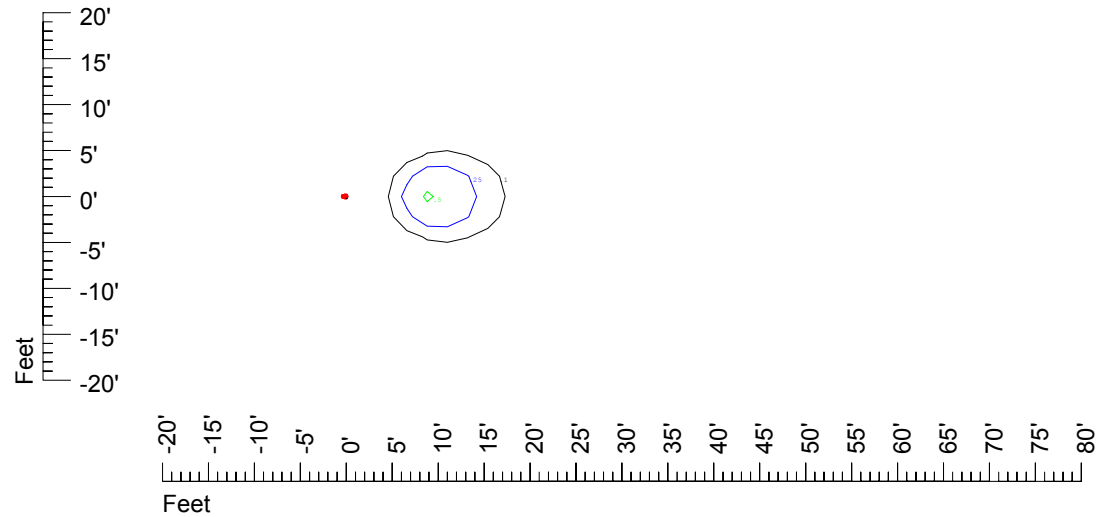

Mounting height 7' Tilt 45°

IES Photometric files C9719

Isoline template 9' mounting height

Isoline values — 0.1 fc — 0.25 fc — 0.5 fc — 1.0 fc — 2.0 fc

Mounting height 9' Tilt 0°

Mounting height 9' Tilt 30°

Mounting height 9' Tilt 15°

Mounting height 9' Tilt 45°

IES Photometric files C9719

Isoline template 11' mounting height

Isoline values — 0.1 fc — 0.25 fc — 0.5 fc — 1.0 fc — 2.0 fc

Mounting height 11' Tilt 0°

Mounting height 11' Tilt 30°

Mounting height 11' Tilt 15°

Mounting height 11' Tilt 45°

IES Photometric files C9719

Isoline template 15' mounting height

Isoline values — 0.1 fc — 0.25 fc — 0.5 fc — 1.0 fc — 2.0 fc