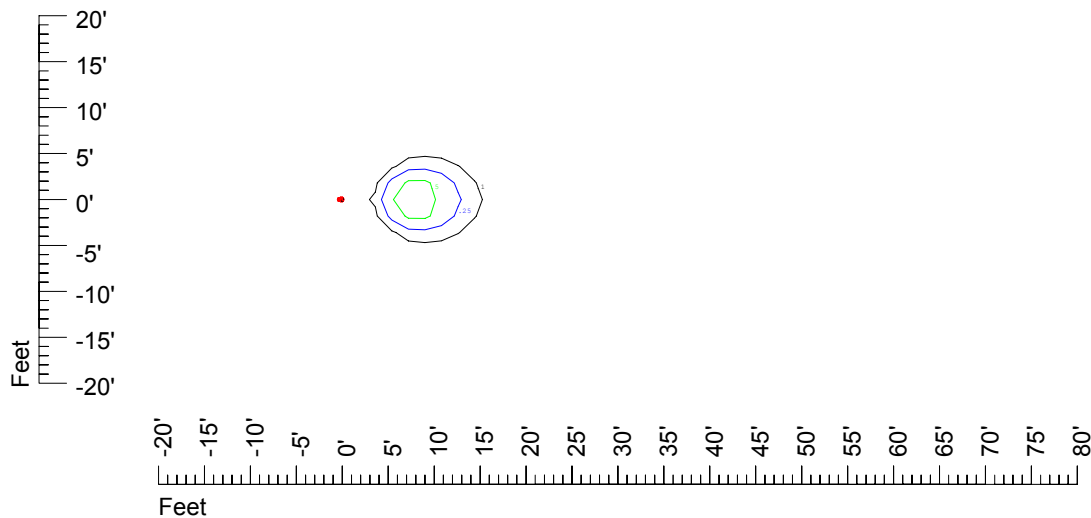

IES Photometric files C9719

Isoline template 7' mounting height

Isoline values — 0.1 fc — 0.25 fc — 0.5 fc — 1.0 fc — 2.0 fc

Mounting height 7' Tilt 0°

Mounting height 7' Tilt 30°

Mounting height 7' Tilt 15°

Mounting height 7' Tilt 45°

IES Photometric files C9719

Isoline template 9' mounting height

Isoline values — 0.1 fc — 0.25 fc — 0.5 fc — 1.0 fc — 2.0 fc

Mounting height 9' Tilt 0°

Mounting height 9' Tilt 30°

Mounting height 9' Tilt 15°

Mounting height 9' Tilt 45°

IES Photometric files C9719

Isoline template 11' mounting height

Isoline values — 0.1 fc — 0.25 fc — 0.5 fc — 1.0 fc — 2.0 fc

Mounting height 11' Tilt 0°