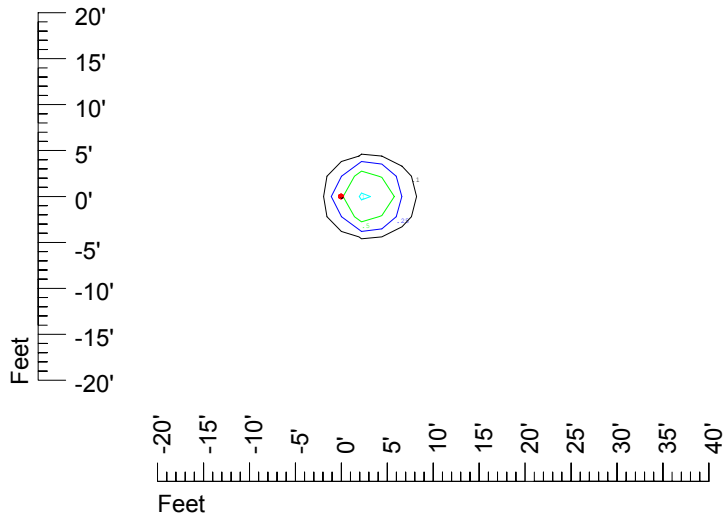

IES Photometric files C9719

Isoline template 7' mounting height

Isoline values — 0.1 fc — 0.25 fc — 0.5 fc — 1.0 fc — 2.0 fc

Mounting height 7' Tilt 0°

Mounting height 7' Tilt 30°

Mounting height 7' Tilt 15°

Mounting height 7' Tilt 45°

IES Photometric files C9719

Isoline template 9' mounting height

Isoline values — 0.1 fc — 0.25 fc — 0.5 fc — 1.0 fc — 2.0 fc

Mounting height 9' Tilt 0°

Mounting height 9' Tilt 30°

Mounting height 9' Tilt 15°

Mounting height 9' Tilt 45°

IES Photometric files C9719

Isoline template 11' mounting height

Isoline values — 0.1 fc — 0.25 fc — 0.5 fc — 1.0 fc — 2.0 fc

Mounting height 11' Tilt 0°

Mounting height 11' Tilt 30°

Mounting height 11' Tilt 15°

Mounting height 11' Tilt 45°

IES Photometric files C9719

Isoline template 15' mounting height

Isoline values — 0.1 fc — 0.25 fc — 0.5 fc — 1.0 fc — 2.0 fc