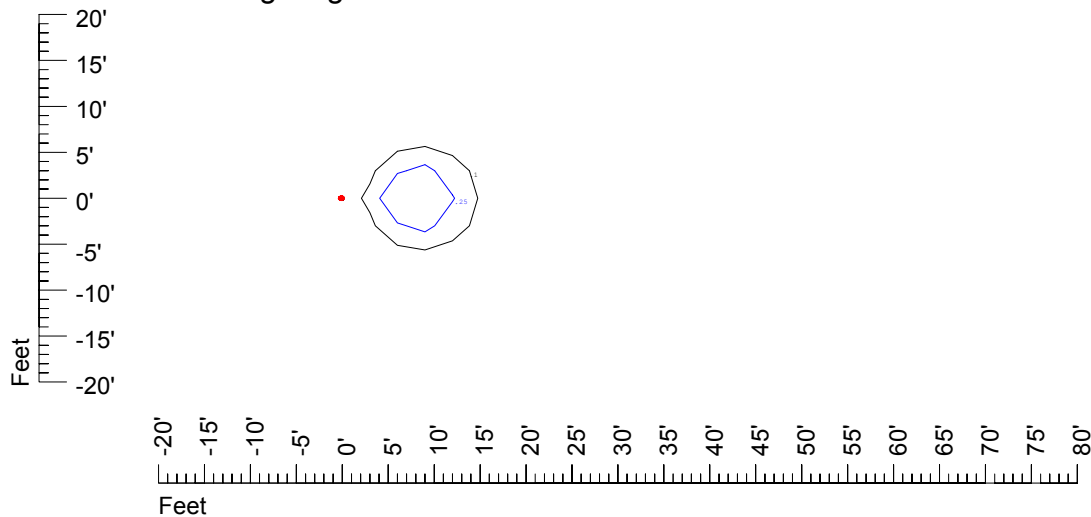

Mounting height 9' Tilt 15°

Mounting height 9' Tilt 45°

IES Photometric files C9719

Isoline template 11' mounting height

Isoline values — 0.1 fc — 0.25 fc — 0.5 fc — 1.0 fc — 2.0 fc

Mounting height 11' Tilt 0°

Mounting height 11' Tilt 30°

Mounting height 11' Tilt 15°

Mounting height 11' Tilt 45°

IES Photometric files C9719

Isoline template 15' mounting height

Isoline values — 0.1 fc — 0.25 fc — 0.5 fc — 1.0 fc — 2.0 fc

Mounting height 15' Tilt 0°

Mounting height 15' Tilt 30°

Mounting height 15' Tilt 15°

Mounting height 15' Tilt 45°

IES Photometric files C9719

Isoline template 20' mounting height

Isoline values — 0.1 fc — 0.25 fc — 0.5 fc — 1.0 fc — 2.0 fc