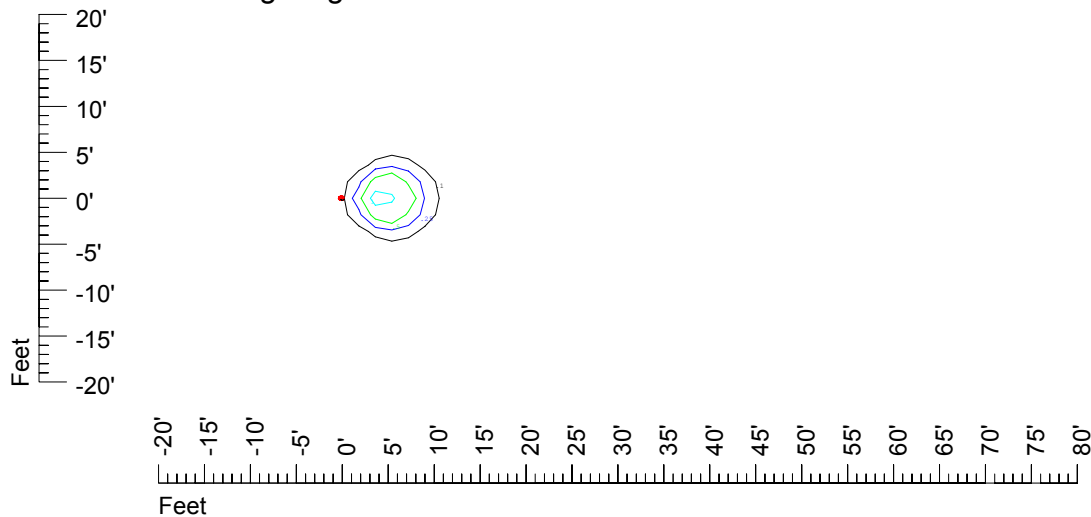

IES Photometric files C9719

Isoline template 7' mounting height

Isoline values — 0.1 fc — 0.25 fc — 0.5 fc — 1.0 fc — 2.0 fc

Mounting height 7' Tilt 0°

Mounting height 7' Tilt 30°

Mounting height 7' Tilt 15°

Mounting height 7' Tilt 45°

IES Photometric files C9719

Isoline template 9' mounting height

Isoline values — 0.1 fc — 0.25 fc — 0.5 fc — 1.0 fc — 2.0 fc

Mounting height 9' Tilt 0°

Mounting height 9' Tilt 30°

Mounting height 9' Tilt 15°

Mounting height 9' Tilt 45°

IES Photometric files C9719

Isoline template 11' mounting height

Isoline values — 0.1 fc — 0.25 fc — 0.5 fc — 1.0 fc — 2.0 fc

Mounting height 11' Tilt 0°