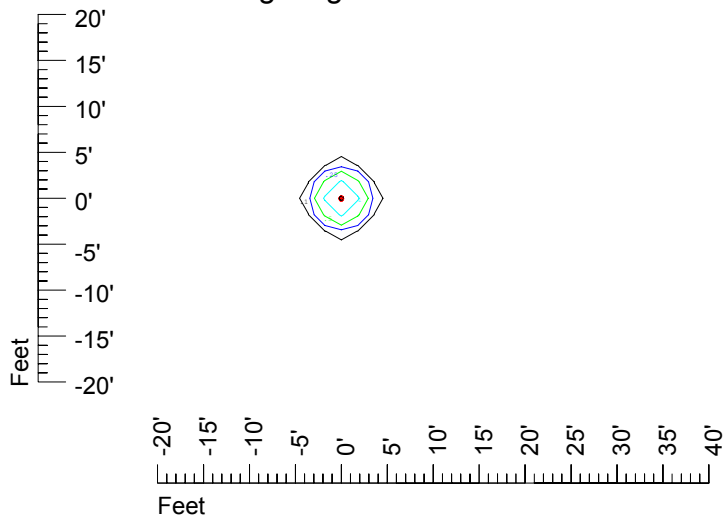

IES Photometric files C9719

Isoline template 7' mounting height

Isoline values — 0.1 fc — 0.25 fc — 0.5 fc — 1.0 fc — 2.0 fc

Mounting height 7' Tilt 0°

Mounting height 7' Tilt 30°

Mounting height 7' Tilt 15°

Mounting height 7' Tilt 45°

IES Photometric files C9719

Isoline template 9' mounting height

Isoline values — 0.1 fc — 0.25 fc — 0.5 fc — 1.0 fc — 2.0 fc

Mounting height 9' Tilt 0°

Mounting height 9' Tilt 30°

Mounting height 9' Tilt 15°

Mounting height 9' Tilt 45°

IES Photometric files C9719

Isoline template 11' mounting height

Isoline values — 0.1 fc — 0.25 fc — 0.5 fc — 1.0 fc — 2.0 fc

Mounting height 11' Tilt 0°

Mounting height 11' Tilt 30°

Mounting height 11' Tilt 15°

Mounting height 11' Tilt 45°

IES Photometric files C9719

Isoline template 15' mounting height

Isoline values — 0.1 fc — 0.25 fc — 0.5 fc — 1.0 fc — 2.0 fc