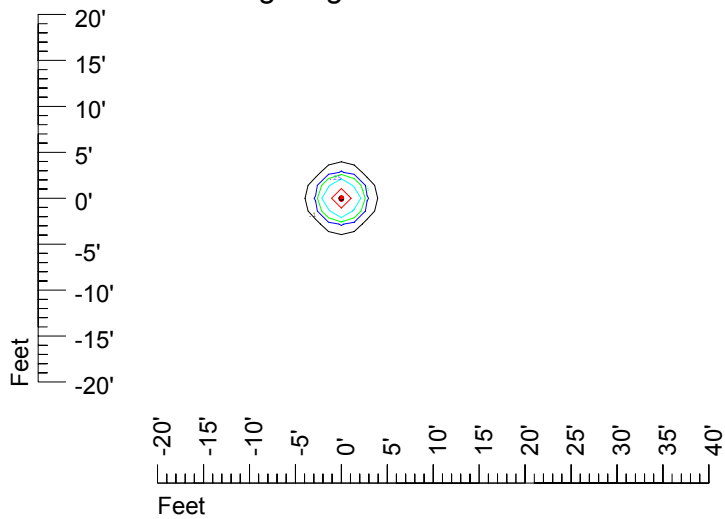

IES Photometric files C9719

Isoline template 7' mounting height

Isoline values — 0.1 fc — 0.25 fc — 0.5 fc — 1.0 fc — 2.0 fc

Mounting height 7' Tilt 0°

Mounting height 7' Tilt 30°

Mounting height 7' Tilt 15°

Mounting height 7' Tilt 45°

IES Photometric files C9719

Isoline template 9' mounting height

Isoline values — 0.1 fc — 0.25 fc — 0.5 fc — 1.0 fc — 2.0 fc

Mounting height 9' Tilt 0°

Mounting height 9' Tilt 30°

Mounting height 9' Tilt 15°

Mounting height 9' Tilt 45°

IES Photometric files C9719

Isoline template 11' mounting height

Isoline values — 0.1 fc — 0.25 fc — 0.5 fc — 1.0 fc — 2.0 fc

Mounting height 11' Tilt 0°

Mounting height 11' Tilt 30°

Mounting height 11' Tilt 15°

Mounting height 11' Tilt 45°

IES Photometric files C9719

Isoline template 15' mounting height

Isoline values — 0.1 fc — 0.25 fc — 0.5 fc — 1.0 fc — 2.0 fc