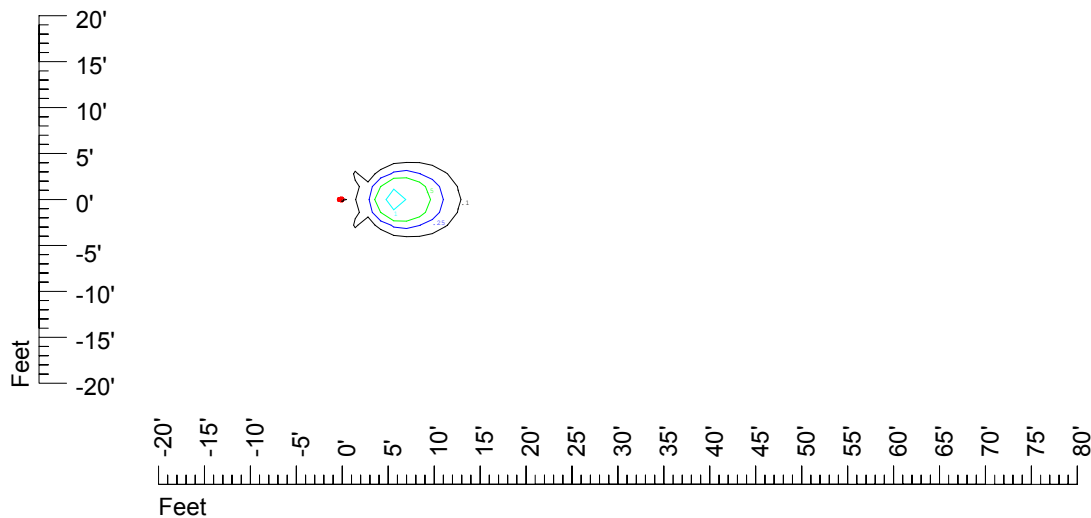

IES Photometric files C9719

Isoline template 7' mounting height

Isoline values — 0.1 fc — 0.25 fc — 0.5 fc — 1.0 fc — 2.0 fc

Mounting height 7' Tilt 0°

Mounting height 7' Tilt 30°

Mounting height 7' Tilt 15°

Mounting height 7' Tilt 45°

IES Photometric files C9719

Isoline template 9' mounting height

Isoline values — 0.1 fc — 0.25 fc — 0.5 fc — 1.0 fc — 2.0 fc

Mounting height 9' Tilt 0°

Mounting height 9' Tilt 30°