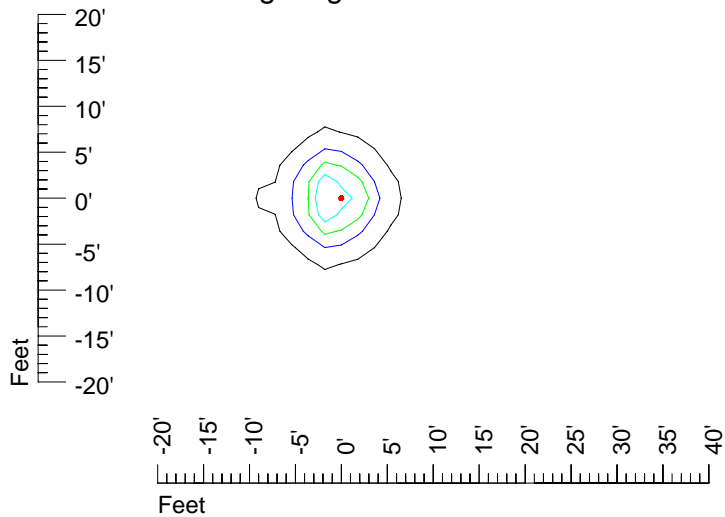

IES Photometric files E291

Isoline template 7' mounting height

Isoline values — 0.1 fc — 0.25 fc — 0.5 fc — 1.0 fc — 2.0 fc

Mounting height 7' Tilt 0°

Mounting height 7' Tilt 30°

Mounting height 7' Tilt 15°

Mounting height 7' Tilt 45°

IES Photometric files E291

Isoline template 9' mounting height

Isoline values — 0.1 fc — 0.25 fc — 0.5 fc — 1.0 fc — 2.0 fc

Mounting height 9' Tilt 0°

Mounting height 9' Tilt 30°

Mounting height 9' Tilt 15°

Mounting height 9' Tilt 45°

IES Photometric files E291

Isoline template 11' mounting height

Isoline values — 0.1 fc — 0.25 fc — 0.5 fc — 1.0 fc — 2.0 fc

Mounting height 11' Tilt 0°

Mounting height 11' Tilt 30°

Mounting height 11' Tilt 15°

Mounting height 11' Tilt 45°

IES Photometric files E291

Isoline template 15' mounting height

Isoline values — 0.1 fc — 0.25 fc — 0.5 fc — 1.0 fc — 2.0 fc