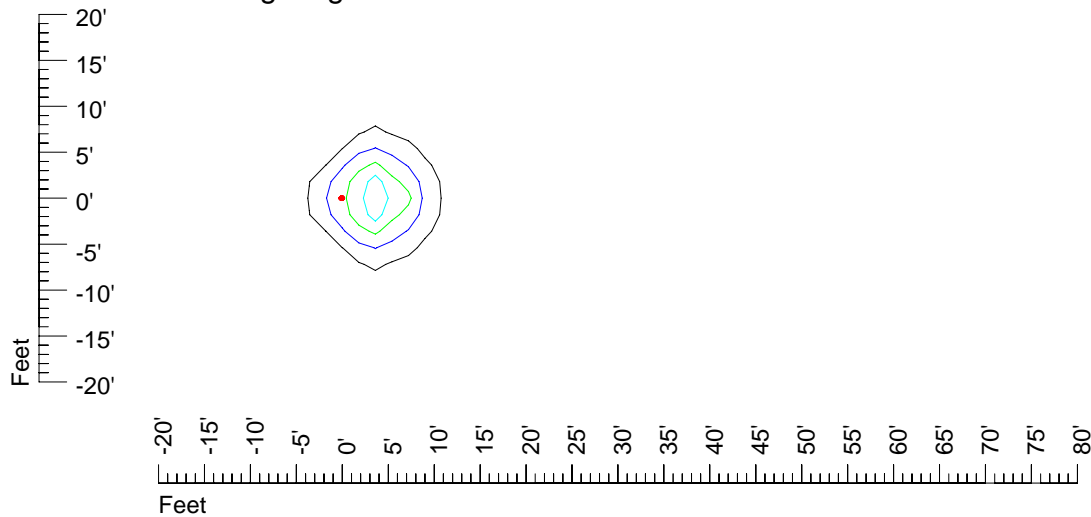

IES Photometric files E291

Isoline template 7' mounting height

Isoline values — 0.1 fc — 0.25 fc — 0.5 fc — 1.0 fc — 2.0 fc

Mounting height 7' Tilt 0°

Mounting height 7' Tilt 30°

Mounting height 7' Tilt 15°

Mounting height 7' Tilt 45°

IES Photometric files E291

Isoline template 9' mounting height

Isoline values — 0.1 fc — 0.25 fc — 0.5 fc — 1.0 fc — 2.0 fc

Mounting height 9' Tilt 0°

Mounting height 9' Tilt 30°

Mounting height 9' Tilt 15°

Mounting height 9' Tilt 45°

IES Photometric files E291

Isoline template 11' mounting height

Isoline values — 0.1 fc — 0.25 fc — 0.5 fc — 1.0 fc — 2.0 fc

Mounting height 11' Tilt 0°