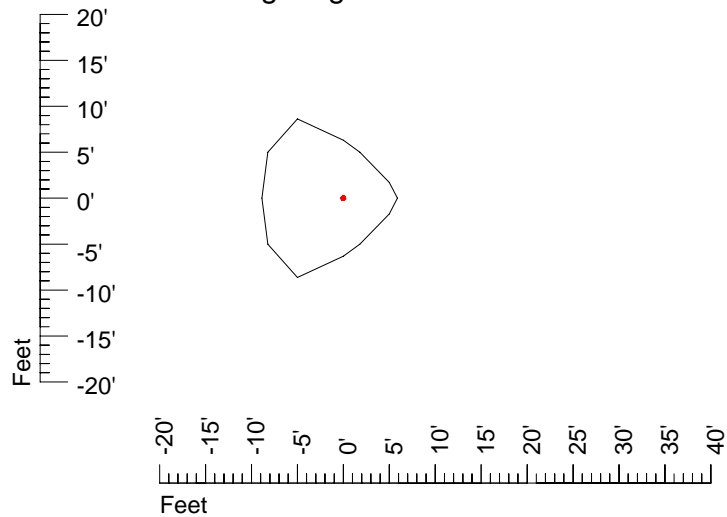

IES Photometric files E291

Isoline template 25' mounting height

Isoline values — 0.1 fc — 0.25 fc — 0.5 fc — 1.0 fc — 2.0 fc

Mounting height 25' Tilt 0°