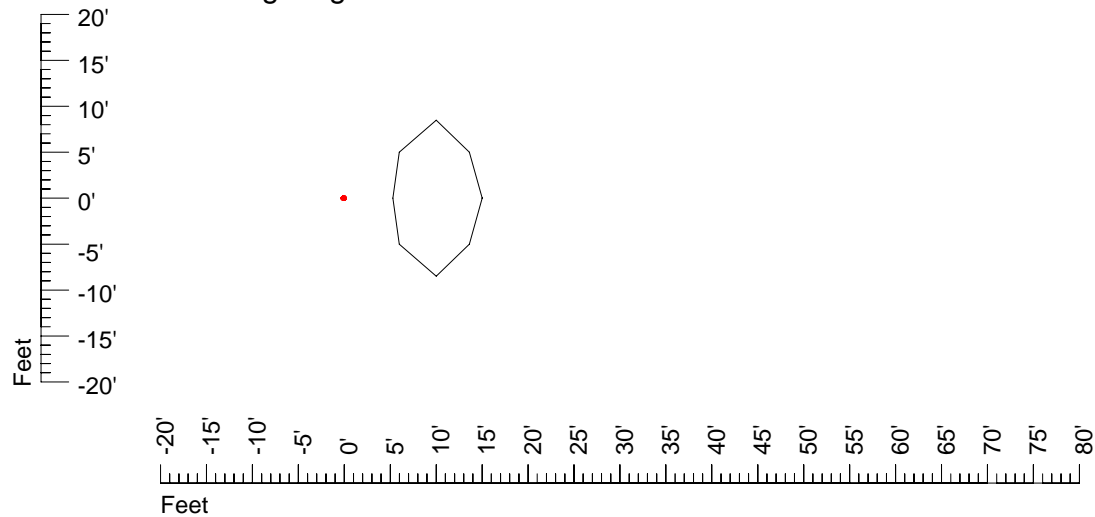

Mounting height 25' Tilt 30°