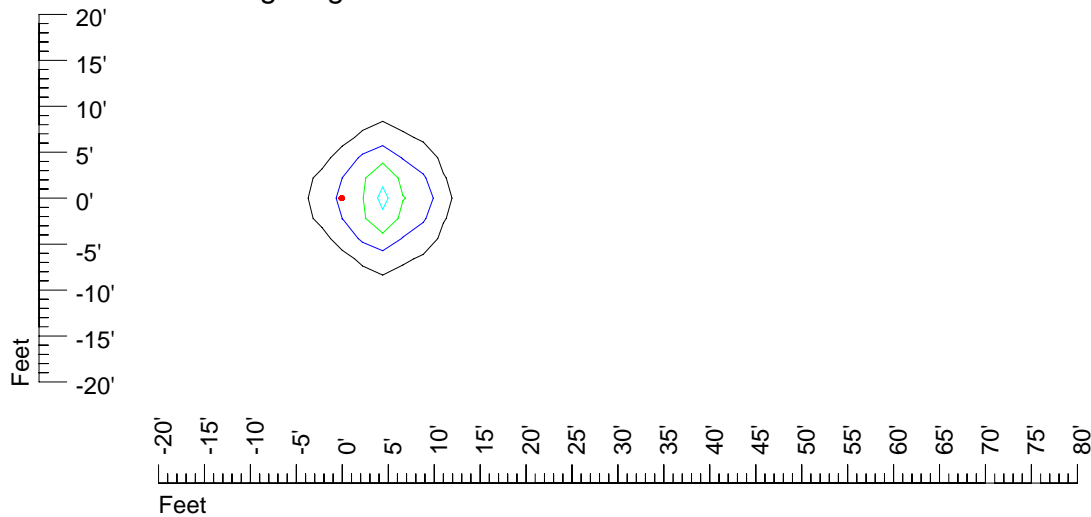

Mounting height 15' Tilt 30°