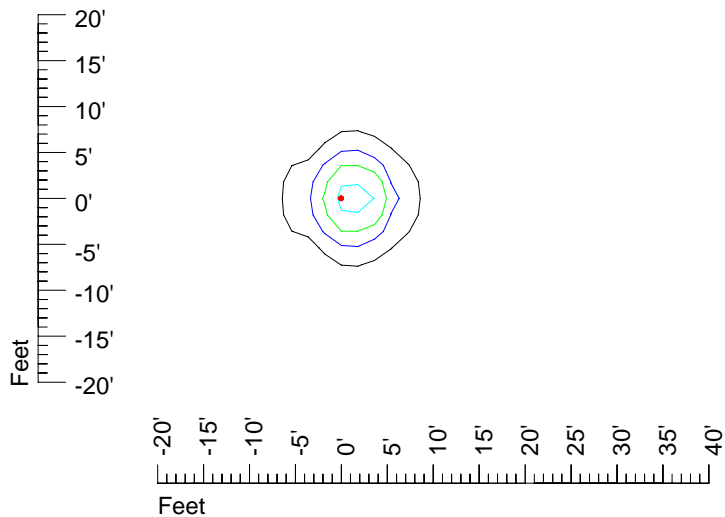

IES Photometric files E291

Isoline template 7' mounting height

Isoline values — 0.1 fc — 0.25 fc — 0.5 fc — 1.0 fc — 2.0 fc

Mounting height 7' Tilt 0°

Mounting height 7' Tilt 30°

Mounting height 7' Tilt 15°

Mounting height 7' Tilt 45°

IES Photometric files E291

Isoline template 9' mounting height

Isoline values — 0.1 fc — 0.25 fc — 0.5 fc — 1.0 fc — 2.0 fc

Mounting height 9' Tilt 0°

Mounting height 9' Tilt 30°

Mounting height 9' Tilt 15°

Mounting height 9' Tilt 45°

IES Photometric files E291

Isoline template 11' mounting height

Isoline values — 0.1 fc — 0.25 fc — 0.5 fc — 1.0 fc — 2.0 fc

Mounting height 11' Tilt 0°

Mounting height 11' Tilt 30°

Mounting height 11' Tilt 15°

Mounting height 11' Tilt 45°

IES Photometric files E291

Isoline template 15' mounting height

Isoline values — 0.1 fc — 0.25 fc — 0.5 fc — 1.0 fc — 2.0 fc