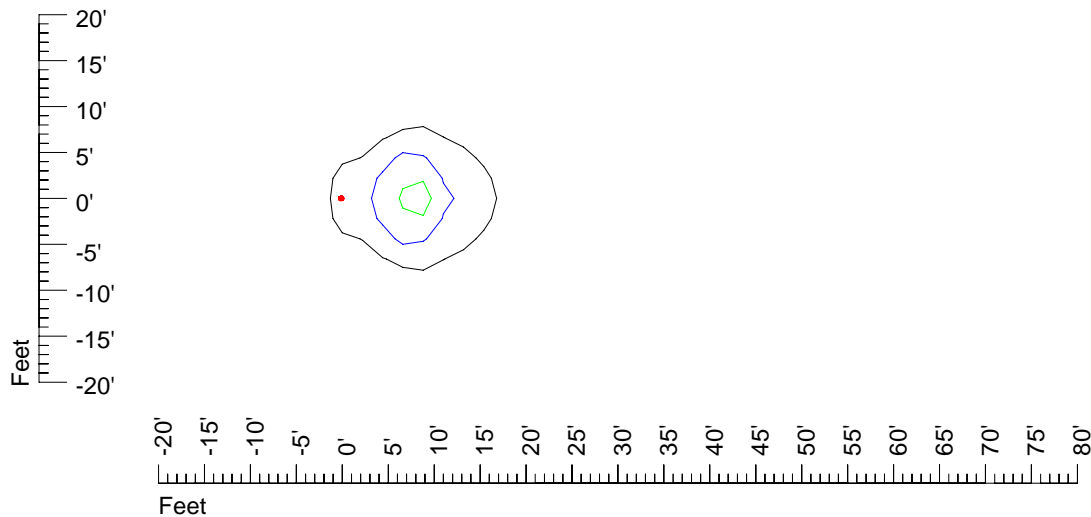

IES Photometric files E291

Isoline template 7' mounting height

Isoline values — 0.1 fc — 0.25 fc — 0.5 fc — 1.0 fc — 2.0 fc

Mounting height 7' Tilt 0°

Mounting height 7' Tilt 30°

Mounting height 7' Tilt 15°

Mounting height 7' Tilt 45°

IES Photometric files E291

Isoline template 9' mounting height

Isoline values — 0.1 fc — 0.25 fc — 0.5 fc — 1.0 fc — 2.0 fc

Mounting height 9' Tilt 0°

Mounting height 9' Tilt 30°

Mounting height 9' Tilt 15°

Mounting height 9' Tilt 45°

IES Photometric files E291

Isoline template 11' mounting height

Isoline values — 0.1 fc — 0.25 fc — 0.5 fc — 1.0 fc — 2.0 fc

Mounting height 11' Tilt 0°

Mounting height 11' Tilt 30°

Mounting height 11' Tilt 15°

Mounting height 11' Tilt 45°

IES Photometric files E291

Isoline template 15' mounting height

Isoline values — 0.1 fc — 0.25 fc — 0.5 fc — 1.0 fc — 2.0 fc