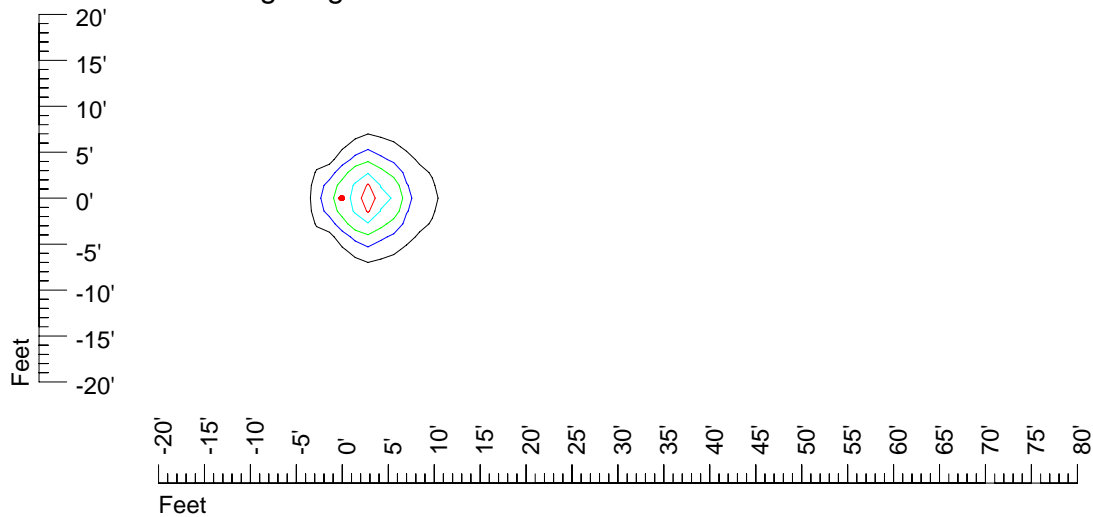

IES Photometric files E291

Isoline template 7' mounting height

Isoline values — 0.1 fc — 0.25 fc — 0.5 fc — 1.0 fc — 2.0 fc

Mounting height 7' Tilt 0°

Mounting height 7' Tilt 30°

Mounting height 7' Tilt 15°

Mounting height 7' Tilt 45°

IES Photometric files E291

Isoline template 9' mounting height

Isoline values — 0.1 fc — 0.25 fc — 0.5 fc — 1.0 fc — 2.0 fc

Mounting height 9' Tilt 0°

Mounting height 9' Tilt 30°

Mounting height 9' Tilt 15°

Mounting height 9' Tilt 45°

IES Photometric files E291

Isoline template 11' mounting height

Isoline values — 0.1 fc — 0.25 fc — 0.5 fc — 1.0 fc — 2.0 fc

Mounting height 11' Tilt 0°