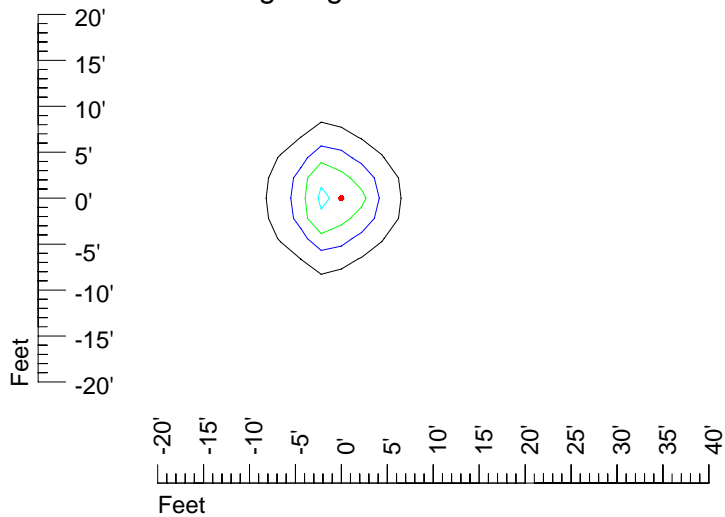

IES Photometric files E291

Isoline template 7' mounting height

Isoline values — 0.1 fc — 0.25 fc — 0.5 fc — 1.0 fc — 2.0 fc

Mounting height 7' Tilt 0°

Mounting height 7' Tilt 30°

Mounting height 7' Tilt 15°

Mounting height 7' Tilt 45°

IES Photometric files E291

Isoline template 9' mounting height

Isoline values — 0.1 fc — 0.25 fc — 0.5 fc — 1.0 fc — 2.0 fc

Mounting height 9' Tilt 0°

Mounting height 9' Tilt 30°

Mounting height 9' Tilt 15°

Mounting height 9' Tilt 45°

IES Photometric files E291

Isoline template 11' mounting height

Isoline values — 0.1 fc — 0.25 fc — 0.5 fc — 1.0 fc — 2.0 fc

Mounting height 11' Tilt 0°

Mounting height 11' Tilt 30°

Mounting height 11' Tilt 15°

Mounting height 11' Tilt 45°

IES Photometric files E291

Isoline template 15' mounting height

Isoline values — 0.1 fc — 0.25 fc — 0.5 fc — 1.0 fc — 2.0 fc