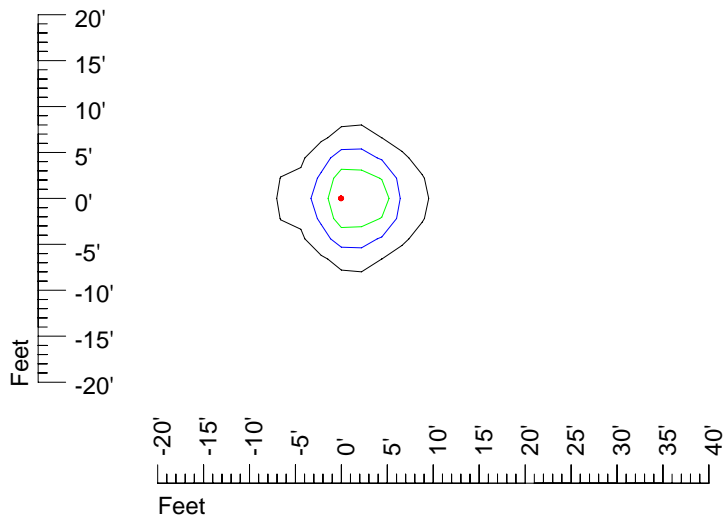

IES Photometric files E291

Isoline template 7' mounting height

Isoline values — 0.1 fc — 0.25 fc — 0.5 fc — 1.0 fc — 2.0 fc

Mounting height 7' Tilt 0°

Mounting height 7' Tilt 30°

Mounting height 7' Tilt 15°

Mounting height 9' Tilt 15°

Mounting height 9' Tilt 45°

IES Photometric files E291

Isoline template 11' mounting height

Isoline values — 0.1 fc — 0.25 fc — 0.5 fc — 1.0 fc — 2.0 fc

Mounting height 11' Tilt 0°

Mounting height 11' Tilt 30°

Mounting height 11' Tilt 15°

Mounting height 11' Tilt 45°

IES Photometric files E291

Isoline template 15' mounting height

Isoline values — 0.1 fc — 0.25 fc — 0.5 fc — 1.0 fc — 2.0 fc

Mounting height 15' Tilt 0°

Mounting height 15' Tilt 30°

Mounting height 15' Tilt 15°

Mounting height 15' Tilt 45°

IES Photometric files E291

Isoline template 20' mounting height

Isoline values — 0.1 fc — 0.25 fc — 0.5 fc — 1.0 fc — 2.0 fc