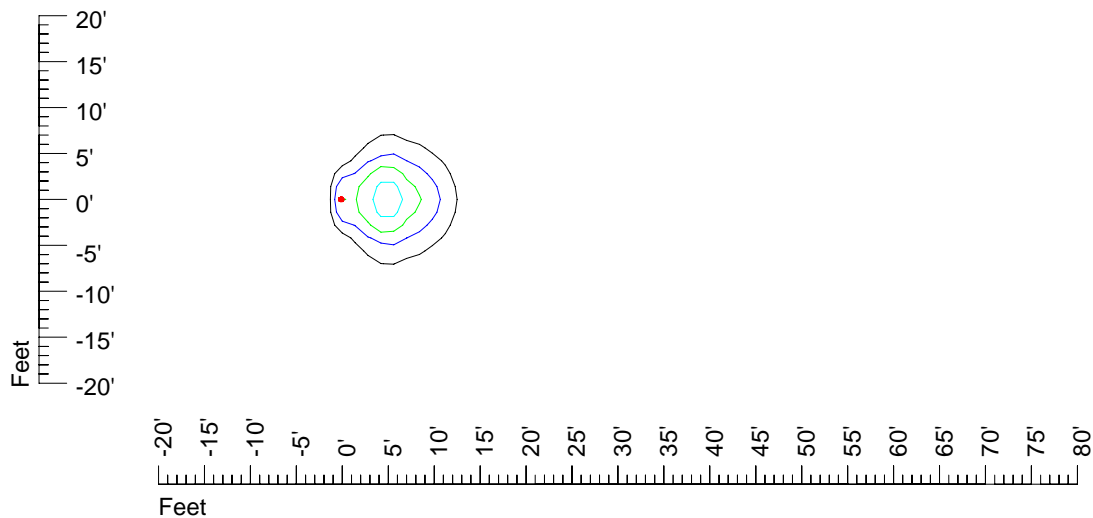

IES Photometric files E291

Isoline template 7' mounting height

Isoline values — 0.1 fc — 0.25 fc — 0.5 fc — 1.0 fc — 2.0 fc

Mounting height 7' Tilt 0°

Mounting height 7' Tilt 30°

Mounting height 7' Tilt 15°

Mounting height 7' Tilt 45°

IES Photometric files E291

Isoline template 9' mounting height

Isoline values — 0.1 fc — 0.25 fc — 0.5 fc — 1.0 fc — 2.0 fc

Mounting height 9' Tilt 0°

Mounting height 9' Tilt 30°