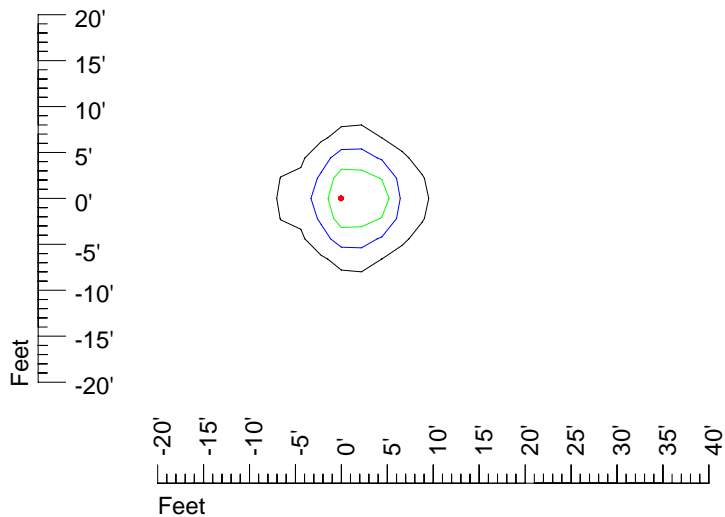

IES Photometric files E291

Isoline template 7' mounting height

Isoline values — 0.1 fc — 0.25 fc — 0.5 fc — 1.0 fc — 2.0 fc

Mounting height 7' Tilt 0°

Mounting height 7' Tilt 30°

Mounting height 7' Tilt 15°

Mounting height 7' Tilt 45°

IES Photometric files E291

Isoline template 9' mounting height

Isoline values — 0.1 fc — 0.25 fc — 0.5 fc — 1.0 fc — 2.0 fc

Mounting height 9' Tilt 0°

Mounting height 9' Tilt 30°

Mounting height 9' Tilt 15°

Mounting height 9' Tilt 45°

IES Photometric files E291

Isoline template 11' mounting height

Isoline values — 0.1 fc — 0.25 fc — 0.5 fc — 1.0 fc — 2.0 fc

Mounting height 11' Tilt 0°

Mounting height 11' Tilt 30°

Mounting height 11' Tilt 15°

Mounting height 11' Tilt 45°

IES Photometric files E291

Isoline template 15' mounting height

Isoline values — 0.1 fc — 0.25 fc — 0.5 fc — 1.0 fc — 2.0 fc