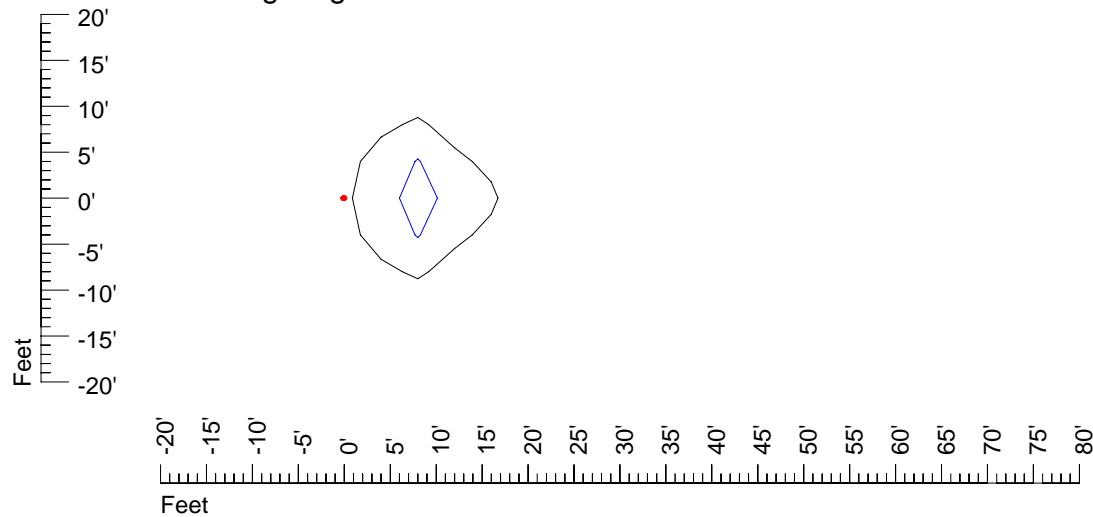

Mounting height 11' Tilt 30°

Mounting height 11' Tilt 15°

Mounting height 11' Tilt 45°

IES Photometric files E291

Isoline template 15' mounting height

Isoline values — 0.1 fc — 0.25 fc — 0.5 fc — 1.0 fc — 2.0 fc

Mounting height 15' Tilt 0°

Mounting height 15' Tilt 30°

Mounting height 15' Tilt 15°

Mounting height 15' Tilt 45°

IES Photometric files E291

Isoline template 20' mounting height

Isoline values — 0.1 fc — 0.25 fc — 0.5 fc — 1.0 fc — 2.0 fc

Mounting height 20' Tilt 0°

Mounting height 20' Tilt 30°

Mounting height 20' Tilt 15°

Mounting height 20' Tilt 45°

IES Photometric files E291

Isoline template 25' mounting height

Isoline values — 0.1 fc — 0.25 fc — 0.5 fc — 1.0 fc — 2.0 fc