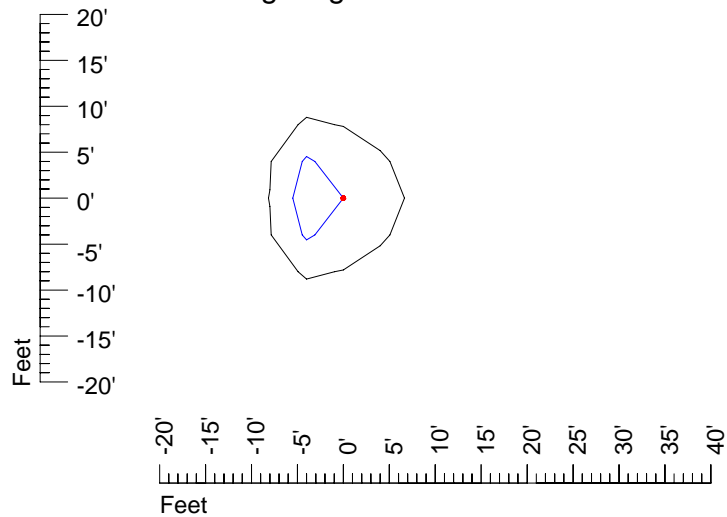

IES Photometric files E291

Isoline template 7' mounting height

Isoline values — 0.1 fc — 0.25 fc — 0.5 fc — 1.0 fc — 2.0 fc

Mounting height 7' Tilt 0°

Mounting height 7' Tilt 30°

Mounting height 7' Tilt 15°

Mounting height 11' Tilt 30°

Mounting height 11' Tilt 15°

Mounting height 11' Tilt 45°

IES Photometric files E291

Isoline template 15' mounting height

Isoline values — 0.1 fc — 0.25 fc — 0.5 fc — 1.0 fc — 2.0 fc

Mounting height 15' Tilt 0°

Mounting height 15' Tilt 30°

Mounting height 15' Tilt 15°

Mounting height 15' Tilt 45°

IES Photometric files E291

Isoline template 20' mounting height

Isoline values — 0.1 fc — 0.25 fc — 0.5 fc — 1.0 fc — 2.0 fc

Mounting height 20' Tilt 0°

Mounting height 20' Tilt 30°

Mounting height 20' Tilt 15°

Mounting height 20' Tilt 45°

IES Photometric files E291

Isoline template 25' mounting height

Isoline values — 0.1 fc — 0.25 fc — 0.5 fc — 1.0 fc — 2.0 fc