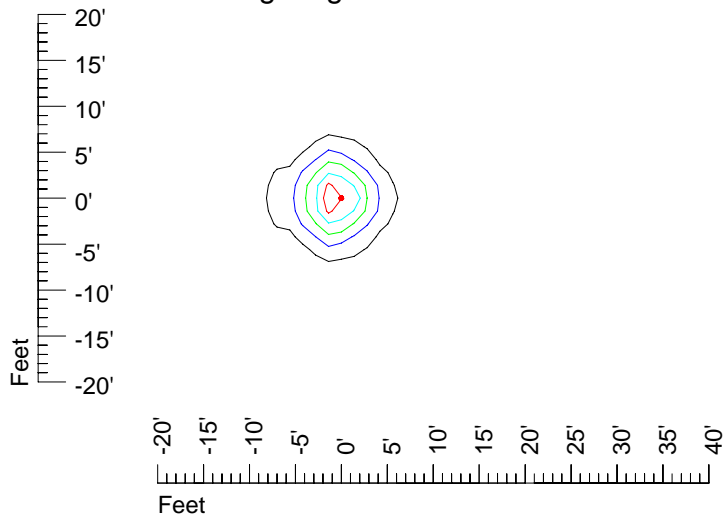

IES Photometric files E291

Isoline template 7' mounting height

Isoline values — 0.1 fc — 0.25 fc — 0.5 fc — 1.0 fc — 2.0 fc

Mounting height 7' Tilt 0°

Mounting height 7' Tilt 30°

Mounting height 7' Tilt 15°

Mounting height 7' Tilt 45°

IES Photometric files E291

Isoline template 9' mounting height

Isoline values — 0.1 fc — 0.25 fc — 0.5 fc — 1.0 fc — 2.0 fc

Mounting height 9' Tilt 0°

Mounting height 9' Tilt 30°

Mounting height 9' Tilt 15°

Mounting height 9' Tilt 45°

IES Photometric files E291

Isoline template 11' mounting height

Isoline values — 0.1 fc — 0.25 fc — 0.5 fc — 1.0 fc — 2.0 fc

Mounting height 11' Tilt 0°

Mounting height 20' Tilt 0°

Mounting height 20' Tilt 30°

Mounting height 20' Tilt 15°

Mounting height 20' Tilt 45°

IES Photometric files E291

Isoline template 25' mounting height

Isoline values — 0.1 fc — 0.25 fc — 0.5 fc — 1.0 fc — 2.0 fc