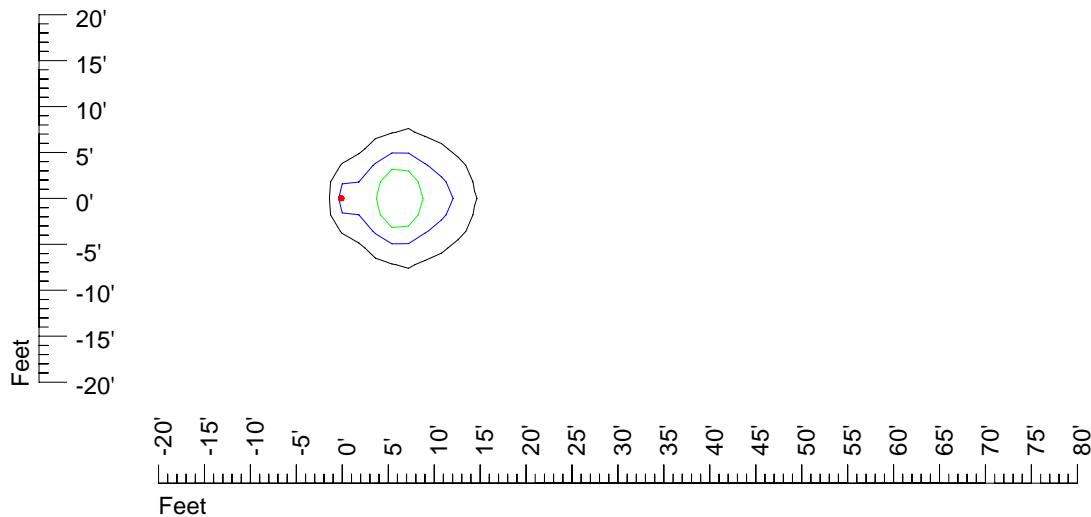

IES Photometric files E291

Isoline template 7' mounting height

Isoline values — 0.1 fc — 0.25 fc — 0.5 fc — 1.0 fc — 2.0 fc

Mounting height 7' Tilt 0°

Mounting height 7' Tilt 30°

Mounting height 7' Tilt 15°

Mounting height 7' Tilt 45°

IES Photometric files E291

Isoline template 9' mounting height

Isoline values — 0.1 fc — 0.25 fc — 0.5 fc — 1.0 fc — 2.0 fc

Mounting height 9' Tilt 0°

Mounting height 9' Tilt 30°

Mounting height 9' Tilt 15°

Mounting height 9' Tilt 45°

IES Photometric files E291

Isoline template 11' mounting height

Isoline values — 0.1 fc — 0.25 fc — 0.5 fc — 1.0 fc — 2.0 fc

Mounting height 11' Tilt 0°