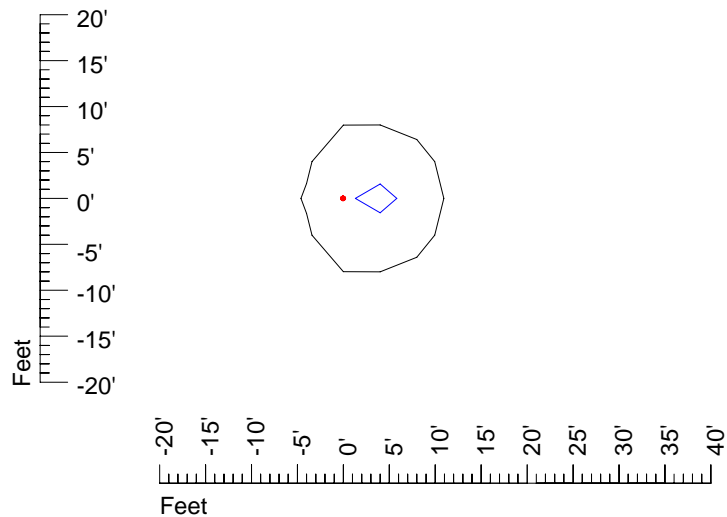

IES Photometric files E291

Isoline template 7' mounting height

Isoline values — 0.1 fc — 0.25 fc — 0.5 fc — 1.0 fc — 2.0 fc

Mounting height 7' Tilt 0°

Mounting height 7' Tilt 30°

Mounting height 7' Tilt 15°

Mounting height 11' Tilt 30°

Mounting height 11' Tilt 15°

Mounting height 11' Tilt 45°

IES Photometric files E291

Isoline template 15' mounting height

Isoline values — 0.1 fc — 0.25 fc — 0.5 fc — 1.0 fc — 2.0 fc

Mounting height 15' Tilt 0°

Mounting height 15' Tilt 30°

Mounting height 15' Tilt 15°

Mounting height 15' Tilt 45°

IES Photometric files E291

Isoline template 20' mounting height

Isoline values — 0.1 fc — 0.25 fc — 0.5 fc — 1.0 fc — 2.0 fc

Mounting height 20' Tilt 0°

Mounting height 20' Tilt 30°

Mounting height 20' Tilt 15°

Mounting height 20' Tilt 45°

IES Photometric files E291

Isoline template 25' mounting height

Isoline values — 0.1 fc — 0.25 fc — 0.5 fc — 1.0 fc — 2.0 fc