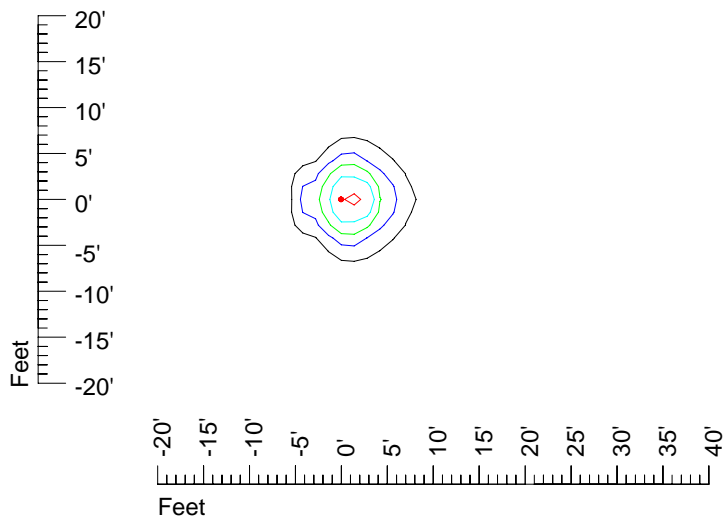

IES Photometric files E291

Isoline template 7' mounting height

Isoline values — 0.1 fc — 0.25 fc — 0.5 fc — 1.0 fc — 2.0 fc

Mounting height 7' Tilt 0°

Mounting height 7' Tilt 30°

Mounting height 7' Tilt 15°

Mounting height 7' Tilt 45°

IES Photometric files E291

Isoline template 9' mounting height

Isoline values — 0.1 fc — 0.25 fc — 0.5 fc — 1.0 fc — 2.0 fc

Mounting height 9' Tilt 0°

Mounting height 9' Tilt 30°

Mounting height 9' Tilt 15°

Mounting height 9' Tilt 45°

IES Photometric files E291

Isoline template 11' mounting height

Isoline values — 0.1 fc — 0.25 fc — 0.5 fc — 1.0 fc — 2.0 fc

Mounting height 11' Tilt 0°

Mounting height 11' Tilt 30°

Mounting height 11' Tilt 15°

Mounting height 11' Tilt 45°

IES Photometric files E291

Isoline template 15' mounting height

Isoline values — 0.1 fc — 0.25 fc — 0.5 fc — 1.0 fc — 2.0 fc