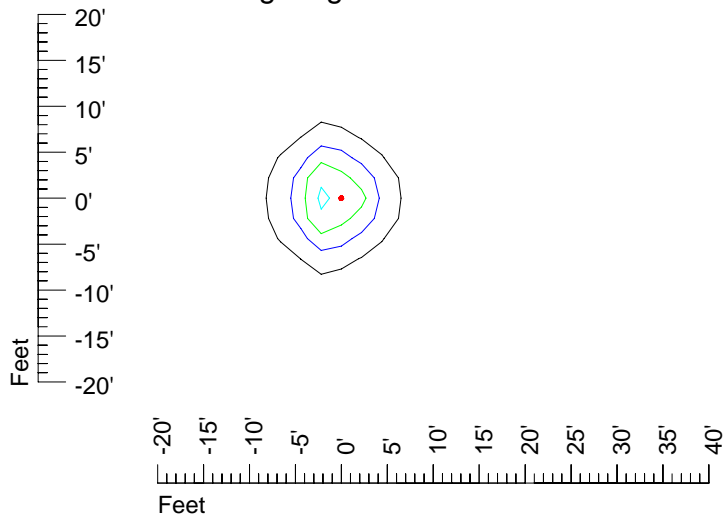

IES Photometric files E291

Isoline template 7' mounting height

Isoline values — 0.1 fc — 0.25 fc — 0.5 fc — 1.0 fc — 2.0 fc

Mounting height 7' Tilt 0°

Mounting height 7' Tilt 30°

Mounting height 7' Tilt 15°

Mounting height 9' Tilt 15°

Mounting height 9' Tilt 45°

IES Photometric files E291

Isoline template 11' mounting height

Isoline values — 0.1 fc — 0.25 fc — 0.5 fc — 1.0 fc — 2.0 fc

Mounting height 11' Tilt 0°

Mounting height 11' Tilt 30°

Mounting height 11' Tilt 15°

Mounting height 11' Tilt 45°

IES Photometric files E291

Isoline template 15' mounting height

Isoline values — 0.1 fc — 0.25 fc — 0.5 fc — 1.0 fc — 2.0 fc

Mounting height 15' Tilt 0°

Mounting height 15' Tilt 30°

Mounting height 15' Tilt 15°

Mounting height 15' Tilt 45°

IES Photometric files E291

Isoline template 20' mounting height

Isoline values — 0.1 fc — 0.25 fc — 0.5 fc — 1.0 fc — 2.0 fc