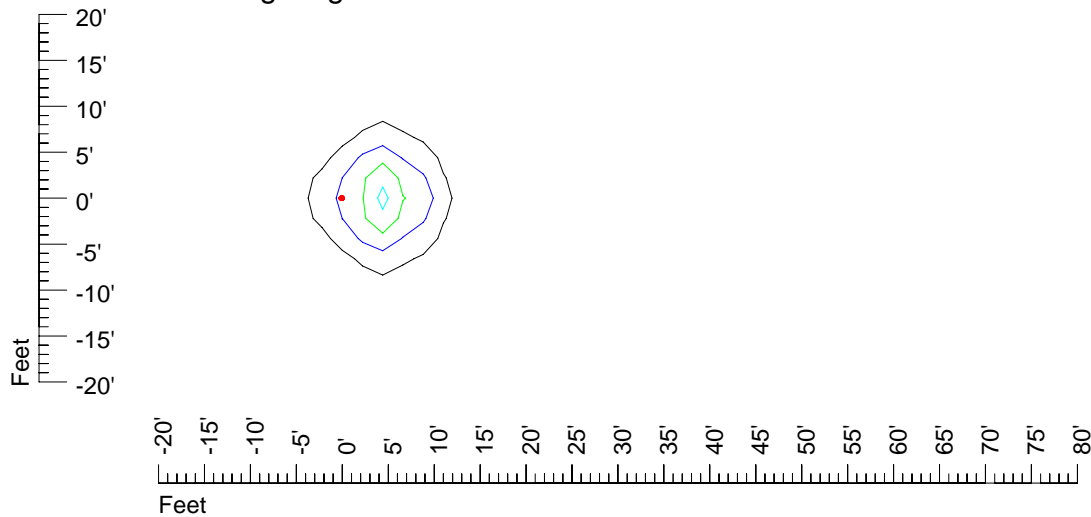

IES Photometric files E291

Isoline template 7' mounting height

Isoline values — 0.1 fc — 0.25 fc — 0.5 fc — 1.0 fc — 2.0 fc

Mounting height 7' Tilt 0°

Mounting height 7' Tilt 30°

Mounting height 7' Tilt 15°

Mounting height 7' Tilt 45°

IES Photometric files E291

Isoline template 9' mounting height

Isoline values — 0.1 fc — 0.25 fc — 0.5 fc — 1.0 fc — 2.0 fc

Mounting height 9' Tilt 0°

Mounting height 9' Tilt 30°

Mounting height 9' Tilt 15°

Mounting height 9' Tilt 45°

IES Photometric files E291

Isoline template 11' mounting height

Isoline values — 0.1 fc — 0.25 fc — 0.5 fc — 1.0 fc — 2.0 fc

Mounting height 11' Tilt 0°

Mounting height 11' Tilt 30°

Mounting height 11' Tilt 15°

Mounting height 11' Tilt 45°

IES Photometric files E291

Isoline template 15' mounting height

Isoline values — 0.1 fc — 0.25 fc — 0.5 fc — 1.0 fc — 2.0 fc