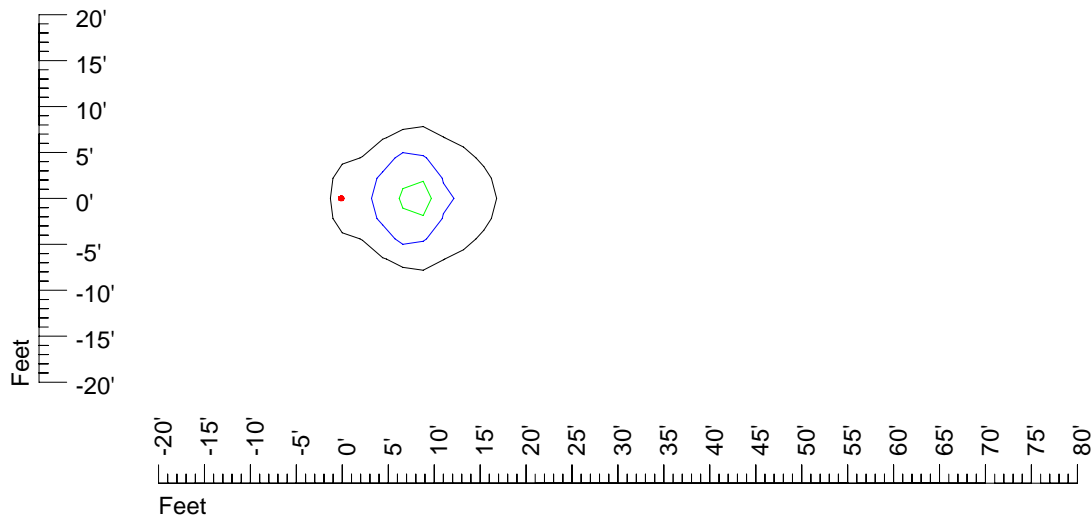

Mounting height 11' Tilt 30°

Mounting height 11' Tilt 15°

Mounting height 11' Tilt 45°

IES Photometric files E291

Isoline template 15' mounting height

Isoline values — 0.1 fc — 0.25 fc — 0.5 fc — 1.0 fc — 2.0 fc

Mounting height 15' Tilt 0°

Mounting height 15' Tilt 30°

Mounting height 15' Tilt 15°

Mounting height 15' Tilt 45°

IES Photometric files E291

Isoline template 20' mounting height

Isoline values — 0.1 fc — 0.25 fc — 0.5 fc — 1.0 fc — 2.0 fc