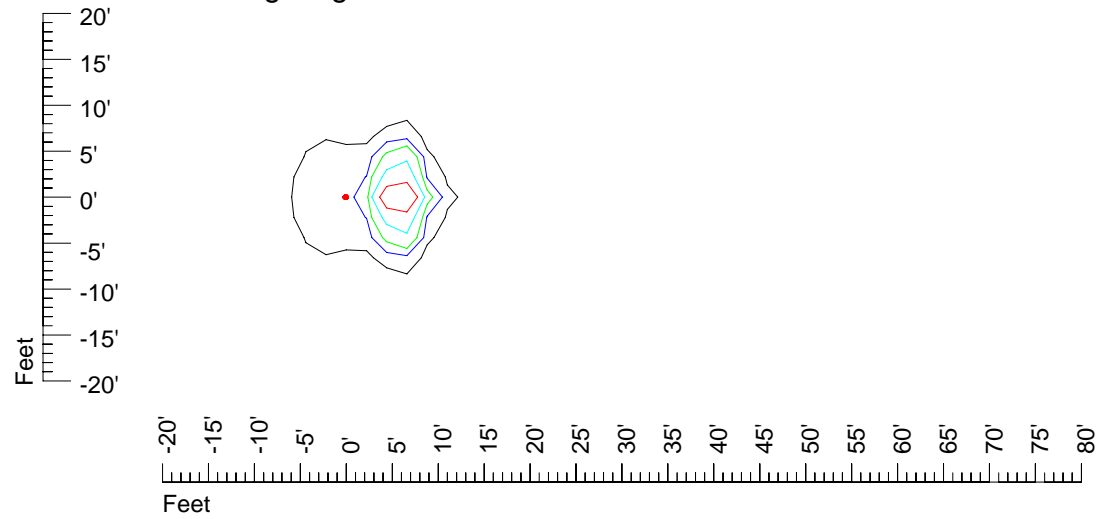

Mounting height 15' Tilt 30°