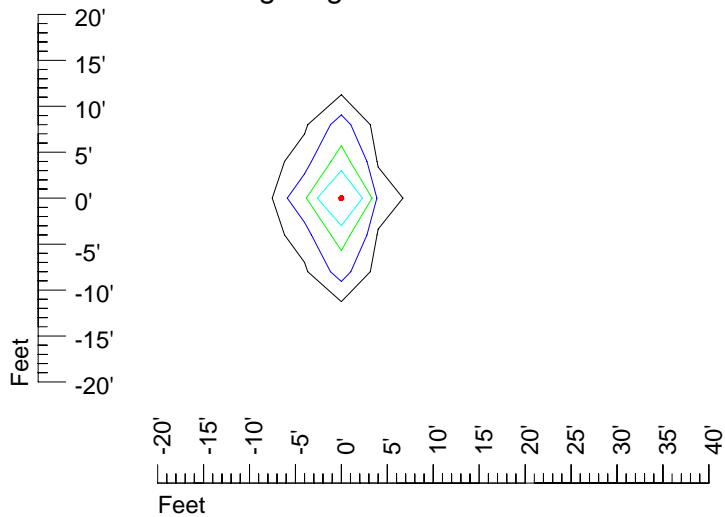

Mounting height 11' Tilt 30°

Mounting height 11' Tilt 15°

Mounting height 11' Tilt 45°

IES Photometric files E297

Isoline template 15' mounting height

Isoline values — 0.1 fc — 0.25 fc — 0.5 fc — 1.0 fc — 2.0 fc

Mounting height 15' Tilt 0°

Mounting height 15' Tilt 30°

Mounting height 15' Tilt 15°

Mounting height 15' Tilt 45°

IES Photometric files E297

Isoline template 20' mounting height

Isoline values — 0.1 fc — 0.25 fc — 0.5 fc — 1.0 fc — 2.0 fc

Mounting height 20' Tilt 0°

Mounting height 20' Tilt 30°

Mounting height 20' Tilt 15°

Mounting height 20' Tilt 45°

IES Photometric files E297

Isoline template 25' mounting height

Isoline values — 0.1 fc — 0.25 fc — 0.5 fc — 1.0 fc — 2.0 fc