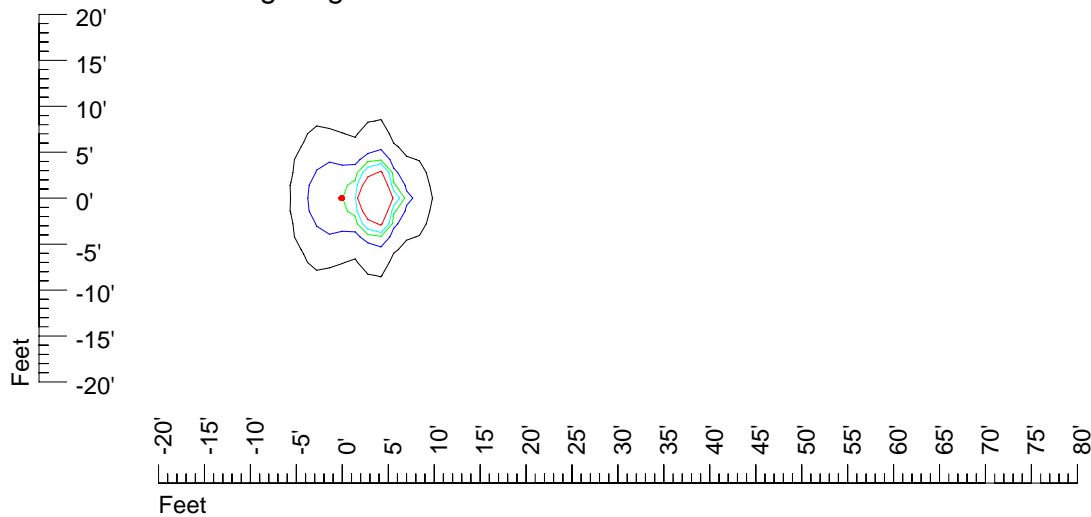

IES Photometric files E297

Isoline template 7' mounting height

Isoline values — 0.1 fc — 0.25 fc — 0.5 fc — 1.0 fc — 2.0 fc

Mounting height 7' Tilt 0°

Mounting height 7' Tilt 30°

Mounting height 7' Tilt 15°

Mounting height 7' Tilt 45°

IES Photometric files E297

Isoline template 9' mounting height

Isoline values — 0.1 fc — 0.25 fc — 0.5 fc — 1.0 fc — 2.0 fc

Mounting height 9' Tilt 0°

Mounting height 9' Tilt 30°

Mounting height 9' Tilt 15°

Mounting height 9' Tilt 45°

IES Photometric files E297

Isoline template 11' mounting height

Isoline values — 0.1 fc — 0.25 fc — 0.5 fc — 1.0 fc — 2.0 fc

Mounting height 11' Tilt 0°

Mounting height 20' Tilt 0°

Mounting height 20' Tilt 30°

Mounting height 20' Tilt 15°

Mounting height 20' Tilt 45°

IES Photometric files E297

Isoline template 25' mounting height

Isoline values — 0.1 fc — 0.25 fc — 0.5 fc — 1.0 fc — 2.0 fc