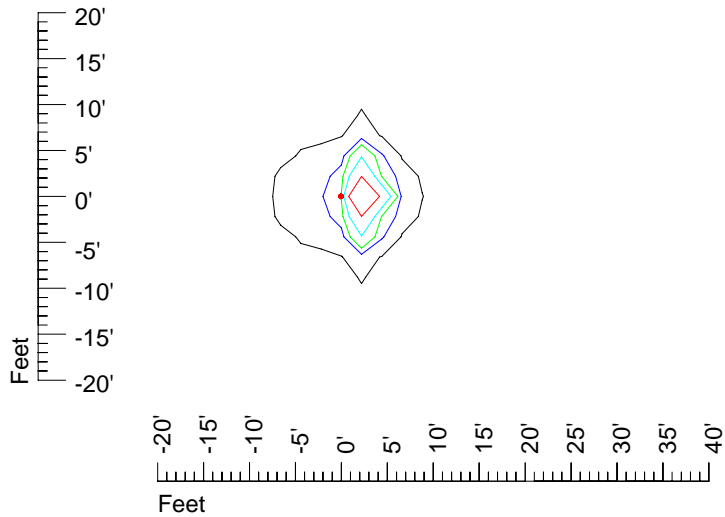

IES Photometric files E297

Isoline template 7' mounting height

Isoline values — 0.1 fc — 0.25 fc — 0.5 fc — 1.0 fc — 2.0 fc

Mounting height 7' Tilt 0°

Mounting height 7' Tilt 30°

Mounting height 7' Tilt 15°

Mounting height 9' Tilt 15°

Mounting height 9' Tilt 45°

IES Photometric files E297

Isoline template 11' mounting height

Isoline values — 0.1 fc — 0.25 fc — 0.5 fc — 1.0 fc — 2.0 fc

Mounting height 11' Tilt 0°

Mounting height 11' Tilt 30°

Mounting height 11' Tilt 15°

Mounting height 11' Tilt 45°

IES Photometric files E297

Isoline template 15' mounting height

Isoline values — 0.1 fc — 0.25 fc — 0.5 fc — 1.0 fc — 2.0 fc

Mounting height 15' Tilt 0°

Mounting height 15' Tilt 30°

Mounting height 15' Tilt 15°

Mounting height 15' Tilt 45°

IES Photometric files E297

Isoline template 20' mounting height

Isoline values — 0.1 fc — 0.25 fc — 0.5 fc — 1.0 fc — 2.0 fc