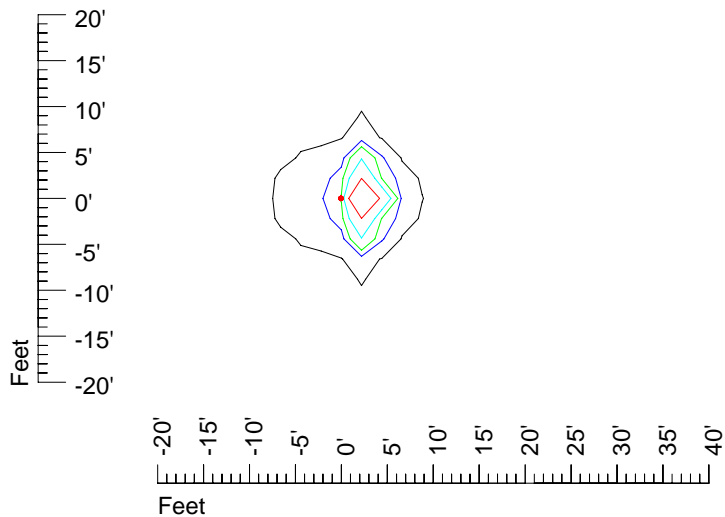

IES Photometric files E297

Isoline template 7' mounting height

Isoline values — 0.1 fc — 0.25 fc — 0.5 fc — 1.0 fc — 2.0 fc

Mounting height 7' Tilt 0°

Mounting height 7' Tilt 30°

Mounting height 7' Tilt 15°

Mounting height 7' Tilt 45°

IES Photometric files E297

Isoline template 9' mounting height

Isoline values — 0.1 fc — 0.25 fc — 0.5 fc — 1.0 fc — 2.0 fc

Mounting height 9' Tilt 0°

Mounting height 9' Tilt 30°

Mounting height 9' Tilt 15°

Mounting height 9' Tilt 45°

IES Photometric files E297

Isoline template 11' mounting height

Isoline values — 0.1 fc — 0.25 fc — 0.5 fc — 1.0 fc — 2.0 fc

Mounting height 11' Tilt 0°

Mounting height 11' Tilt 30°

Mounting height 11' Tilt 15°

Mounting height 11' Tilt 45°

IES Photometric files E297

Isoline template 15' mounting height

Isoline values — 0.1 fc — 0.25 fc — 0.5 fc — 1.0 fc — 2.0 fc