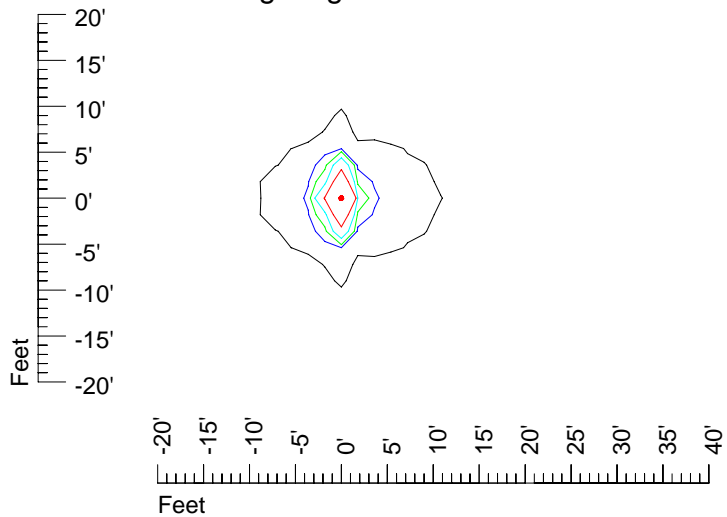

IES Photometric files E297

Isoline template 7' mounting height

Isoline values — 0.1 fc — 0.25 fc — 0.5 fc — 1.0 fc — 2.0 fc

Mounting height 7' Tilt 0°

Mounting height 7' Tilt 30°

Mounting height 7' Tilt 15°

Mounting height 7' Tilt 45°

IES Photometric files E297

Isoline template 9' mounting height

Isoline values — 0.1 fc — 0.25 fc — 0.5 fc — 1.0 fc — 2.0 fc

Mounting height 9' Tilt 0°

Mounting height 9' Tilt 30°

Mounting height 9' Tilt 15°

Mounting height 9' Tilt 45°

IES Photometric files E297

Isoline template 11' mounting height

Isoline values — 0.1 fc — 0.25 fc — 0.5 fc — 1.0 fc — 2.0 fc

Mounting height 11' Tilt 0°

Mounting height 20' Tilt 0°

Mounting height 20' Tilt 30°

Mounting height 20' Tilt 15°

Mounting height 20' Tilt 45°

IES Photometric files E297

Isoline template 25' mounting height

Isoline values — 0.1 fc — 0.25 fc — 0.5 fc — 1.0 fc — 2.0 fc