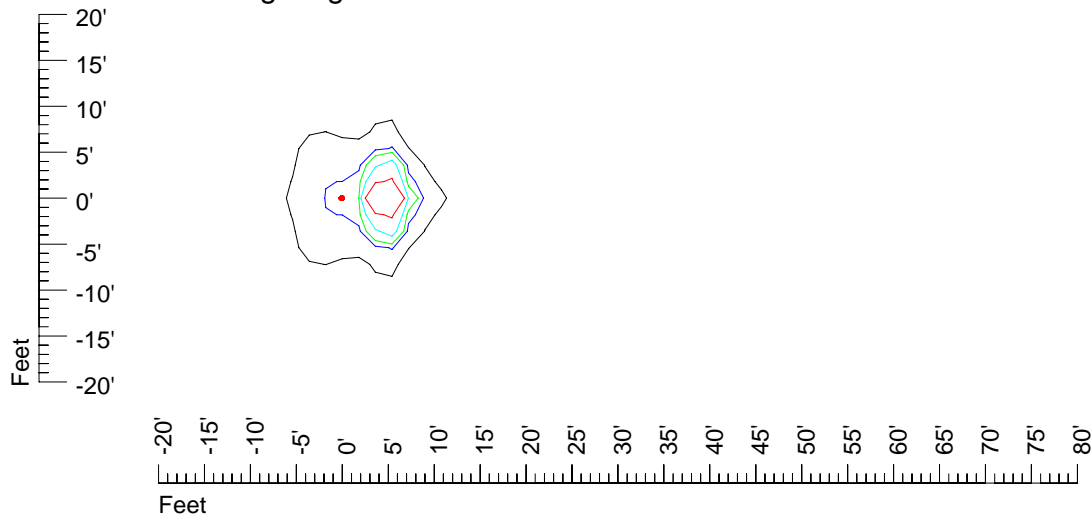

IES Photometric files E297

Isoline template 7' mounting height

Isoline values — 0.1 fc — 0.25 fc — 0.5 fc — 1.0 fc — 2.0 fc

Mounting height 7' Tilt 0°

Mounting height 7' Tilt 30°

Mounting height 7' Tilt 15°

Mounting height 7' Tilt 45°

IES Photometric files E297

Isoline template 9' mounting height

Isoline values — 0.1 fc — 0.25 fc — 0.5 fc — 1.0 fc — 2.0 fc

Mounting height 9' Tilt 0°

Mounting height 9' Tilt 30°

Mounting height 9' Tilt 15°

Mounting height 9' Tilt 45°

IES Photometric files E297

Isoline template 11' mounting height

Isoline values — 0.1 fc — 0.25 fc — 0.5 fc — 1.0 fc — 2.0 fc

Mounting height 11' Tilt 0°