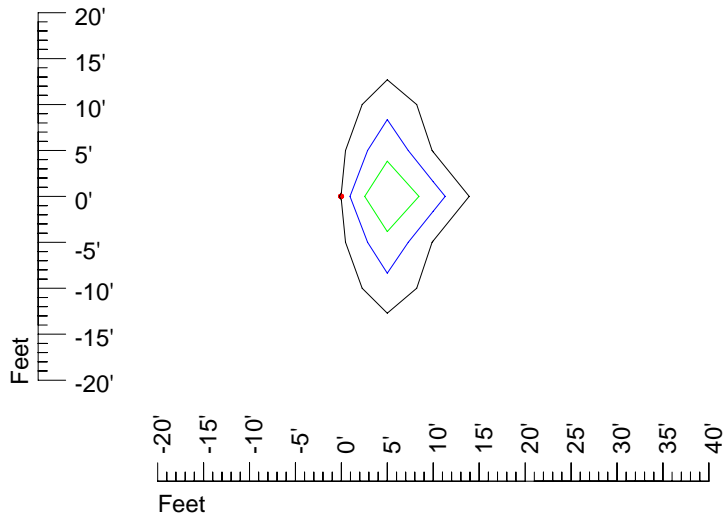

Mounting height 11' Tilt 30°

Mounting height 11' Tilt 15°

Mounting height 11' Tilt 45°

IES Photometric files E297

Isoline template 15' mounting height

Isoline values — 0.1 fc — 0.25 fc — 0.5 fc — 1.0 fc — 2.0 fc

Mounting height 15' Tilt 0°

Mounting height 15' Tilt 30°

Mounting height 15' Tilt 15°

Mounting height 15' Tilt 45°

IES Photometric files E297

Isoline template 20' mounting height

Isoline values — 0.1 fc — 0.25 fc — 0.5 fc — 1.0 fc — 2.0 fc

Mounting height 20' Tilt 0°

Mounting height 20' Tilt 30°

Mounting height 20' Tilt 15°

Mounting height 20' Tilt 45°

IES Photometric files E297

Isoline template 25' mounting height

Isoline values — 0.1 fc — 0.25 fc — 0.5 fc — 1.0 fc — 2.0 fc

Mounting height 25' Tilt 0°

Mounting height 25' Tilt 30°

Mounting height 25' Tilt 15°

Mounting height 25' Tilt 45°

IES Photometric files E297

Isoline template 30' mounting height

Isoline values — 0.1 fc — 0.25 fc — 0.5 fc — 1.0 fc — 2.0 fc