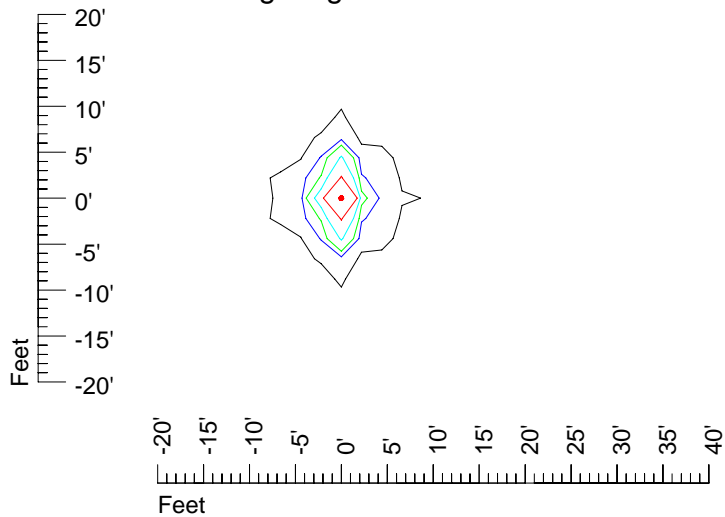

IES Photometric files E297

Isoline template 7' mounting height

Isoline values — 0.1 fc — 0.25 fc — 0.5 fc — 1.0 fc — 2.0 fc

Mounting height 7' Tilt 0°

Mounting height 7' Tilt 30°

Mounting height 7' Tilt 15°

Mounting height 7' Tilt 45°

IES Photometric files E297

Isoline template 9' mounting height

Isoline values — 0.1 fc — 0.25 fc — 0.5 fc — 1.0 fc — 2.0 fc

Mounting height 9' Tilt 0°

Mounting height 9' Tilt 30°

Mounting height 9' Tilt 15°

Mounting height 9' Tilt 45°

IES Photometric files E297

Isoline template 11' mounting height

Isoline values — 0.1 fc — 0.25 fc — 0.5 fc — 1.0 fc — 2.0 fc

Mounting height 11' Tilt 0°

Mounting height 11' Tilt 30°

Mounting height 11' Tilt 15°

Mounting height 11' Tilt 45°

IES Photometric files E297

Isoline template 15' mounting height

Isoline values — 0.1 fc — 0.25 fc — 0.5 fc — 1.0 fc — 2.0 fc