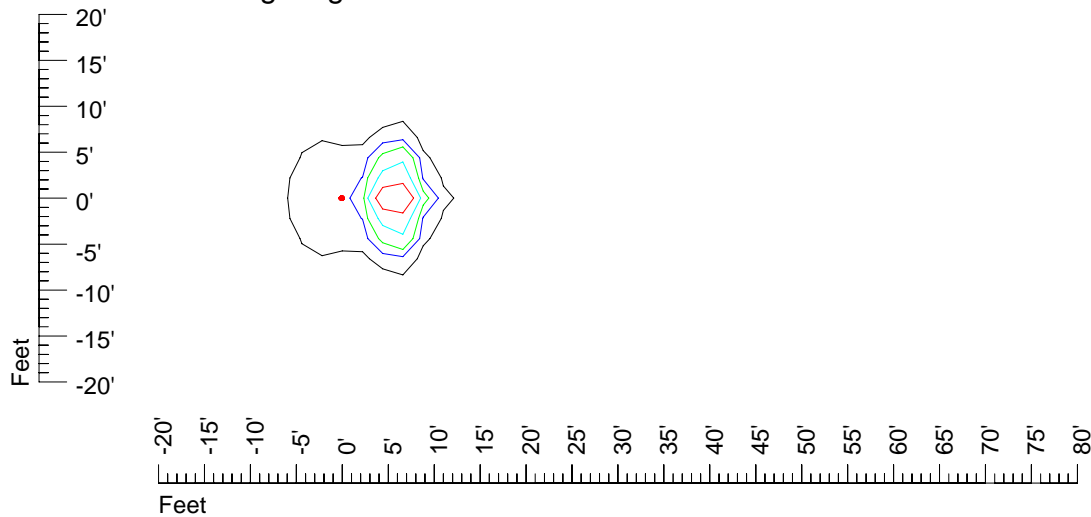

IES Photometric files E297

Isoline template 7' mounting height

Isoline values — 0.1 fc — 0.25 fc — 0.5 fc — 1.0 fc — 2.0 fc

Mounting height 7' Tilt 0°

Mounting height 7' Tilt 30°

Mounting height 7' Tilt 15°

Mounting height 7' Tilt 45°

IES Photometric files E297

Isoline template 9' mounting height

Isoline values — 0.1 fc — 0.25 fc — 0.5 fc — 1.0 fc — 2.0 fc

Mounting height 9' Tilt 0°

Mounting height 9' Tilt 30°

Mounting height 9' Tilt 15°

Mounting height 9' Tilt 45°

IES Photometric files E297

Isoline template 11' mounting height

Isoline values — 0.1 fc — 0.25 fc — 0.5 fc — 1.0 fc — 2.0 fc

Mounting height 11' Tilt 0°

Mounting height 11' Tilt 30°

Mounting height 11' Tilt 15°

Mounting height 11' Tilt 45°

IES Photometric files E297

Isoline template 15' mounting height

Isoline values — 0.1 fc — 0.25 fc — 0.5 fc — 1.0 fc — 2.0 fc