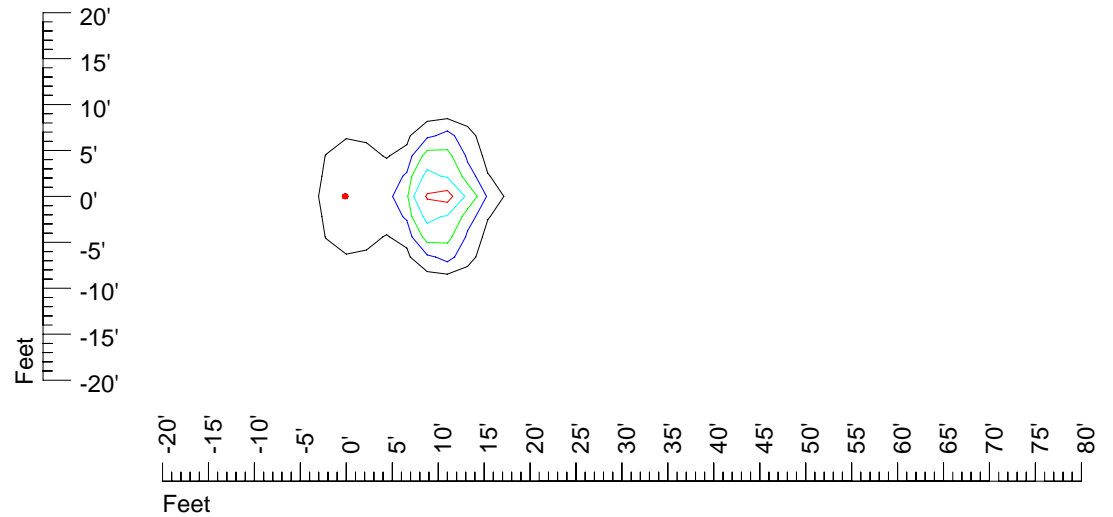

Mounting height 11' Tilt 30°

Mounting height 11' Tilt 15°

Mounting height 11' Tilt 45°

IES Photometric files E297

Isoline template 15' mounting height

Isoline values — 0.1 fc — 0.25 fc — 0.5 fc — 1.0 fc — 2.0 fc

Mounting height 15' Tilt 0°

Mounting height 15' Tilt 30°

Mounting height 15' Tilt 15°

Mounting height 15' Tilt 45°

IES Photometric files E297

Isoline template 20' mounting height

Isoline values — 0.1 fc — 0.25 fc — 0.5 fc — 1.0 fc — 2.0 fc

Mounting height 20' Tilt 0°

Mounting height 20' Tilt 30°

Mounting height 20' Tilt 15°

Mounting height 20' Tilt 45°

IES Photometric files E297

Isoline template 25' mounting height

Isoline values — 0.1 fc — 0.25 fc — 0.5 fc — 1.0 fc — 2.0 fc