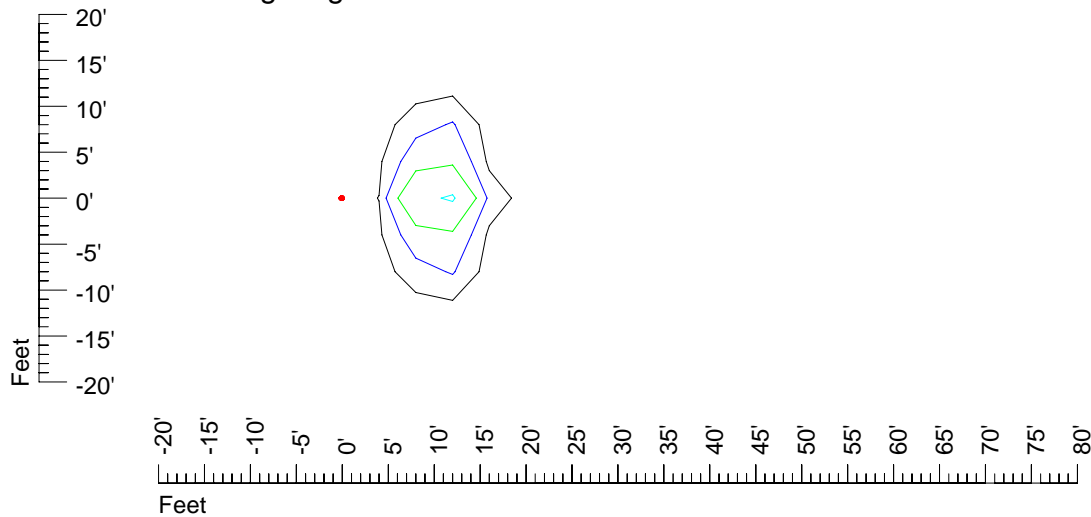

Mounting height 11' Tilt 30°

Mounting height 11' Tilt 15°

Mounting height 11' Tilt 45°

IES Photometric files E297

Isoline template 15' mounting height

Isoline values — 0.1 fc — 0.25 fc — 0.5 fc — 1.0 fc — 2.0 fc

Mounting height 15' Tilt 0°

Mounting height 15' Tilt 30°

Mounting height 15' Tilt 15°

Mounting height 15' Tilt 45°

IES Photometric files E297

Isoline template 20' mounting height

Isoline values — 0.1 fc — 0.25 fc — 0.5 fc — 1.0 fc — 2.0 fc

Mounting height 20' Tilt 0°

Mounting height 20' Tilt 30°

Mounting height 20' Tilt 15°

Mounting height 20' Tilt 45°

IES Photometric files E297

Isoline template 25' mounting height

Isoline values — 0.1 fc — 0.25 fc — 0.5 fc — 1.0 fc — 2.0 fc