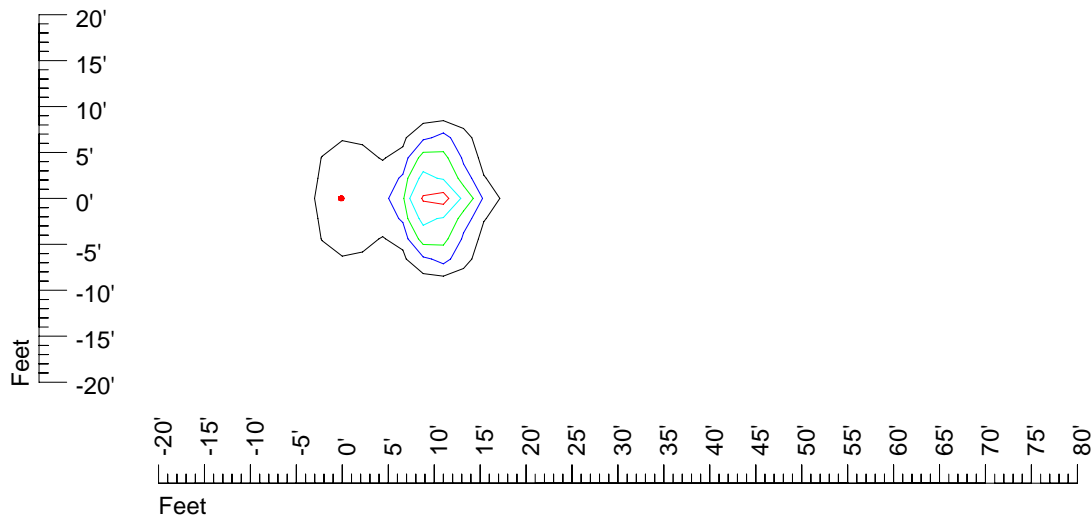

IES Photometric files E297

Isoline template 7' mounting height

Isoline values — 0.1 fc — 0.25 fc — 0.5 fc — 1.0 fc — 2.0 fc

Mounting height 7' Tilt 0°

Mounting height 7' Tilt 30°

Mounting height 7' Tilt 15°

Mounting height 7' Tilt 45°

IES Photometric files E297

Isoline template 9' mounting height

Isoline values — 0.1 fc — 0.25 fc — 0.5 fc — 1.0 fc — 2.0 fc

Mounting height 9' Tilt 0°

Mounting height 9' Tilt 30°

Mounting height 9' Tilt 15°

Mounting height 9' Tilt 45°

IES Photometric files E297

Isoline template 11' mounting height

Isoline values — 0.1 fc — 0.25 fc — 0.5 fc — 1.0 fc — 2.0 fc

Mounting height 11' Tilt 0°

Mounting height 11' Tilt 30°

Mounting height 11' Tilt 15°

Mounting height 11' Tilt 45°

IES Photometric files E297

Isoline template 15' mounting height

Isoline values — 0.1 fc — 0.25 fc — 0.5 fc — 1.0 fc — 2.0 fc