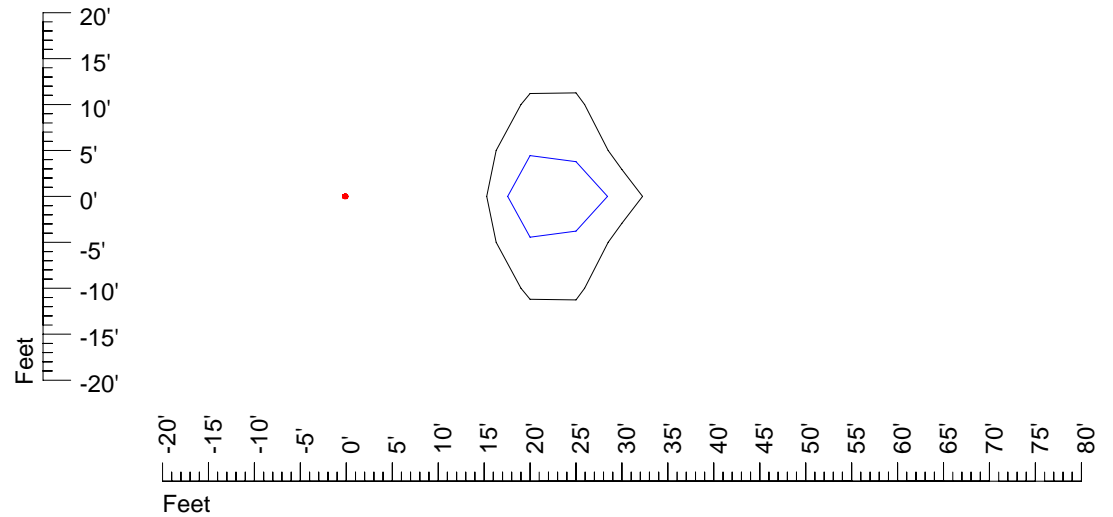

IES Photometric files E297

Isoline template 7' mounting height

Isoline values — 0.1 fc — 0.25 fc — 0.5 fc — 1.0 fc — 2.0 fc

Mounting height 7' Tilt 0°

Mounting height 7' Tilt 30°

Mounting height 7' Tilt 15°

Mounting height 15' Tilt 0°

Mounting height 15' Tilt 30°

Mounting height 15' Tilt 15°

Mounting height 15' Tilt 45°

IES Photometric files E297

Isoline template 20' mounting height

Isoline values — 0.1 fc — 0.25 fc — 0.5 fc — 1.0 fc — 2.0 fc

Mounting height 20' Tilt 0°

Mounting height 20' Tilt 30°

Mounting height 20' Tilt 15°

Mounting height 20' Tilt 45°

IES Photometric files E297

Isoline template 25' mounting height

Isoline values — 0.1 fc — 0.25 fc — 0.5 fc — 1.0 fc — 2.0 fc

Mounting height 25' Tilt 0°

Mounting height 25' Tilt 30°

Mounting height 25' Tilt 15°

Mounting height 25' Tilt 45°

IES Photometric files E297

Isoline template 30' mounting height

Isoline values — 0.1 fc — 0.25 fc — 0.5 fc — 1.0 fc — 2.0 fc