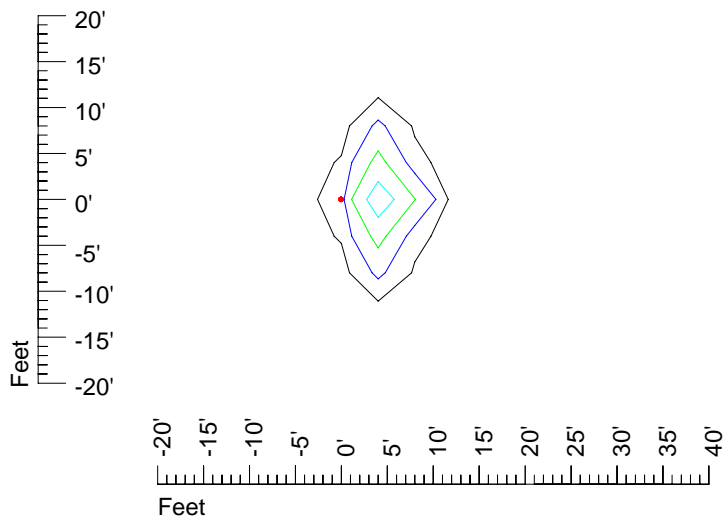

IES Photometric files E297

Isoline template 7' mounting height

Isoline values — 0.1 fc — 0.25 fc — 0.5 fc — 1.0 fc — 2.0 fc

Mounting height 7' Tilt 0°

Mounting height 7' Tilt 30°

Mounting height 7' Tilt 15°

Mounting height 11' Tilt 30°

Mounting height 11' Tilt 15°

Mounting height 11' Tilt 45°

IES Photometric files E297

Isoline template 15' mounting height

Isoline values — 0.1 fc — 0.25 fc — 0.5 fc — 1.0 fc — 2.0 fc

Mounting height 15' Tilt 0°

Mounting height 15' Tilt 30°

Mounting height 15' Tilt 15°

Mounting height 15' Tilt 45°

IES Photometric files E297

Isoline template 20' mounting height

Isoline values — 0.1 fc — 0.25 fc — 0.5 fc — 1.0 fc — 2.0 fc

Mounting height 20' Tilt 0°

Mounting height 20' Tilt 30°

Mounting height 20' Tilt 15°

Mounting height 20' Tilt 45°

IES Photometric files E297

Isoline template 25' mounting height

Isoline values — 0.1 fc — 0.25 fc — 0.5 fc — 1.0 fc — 2.0 fc