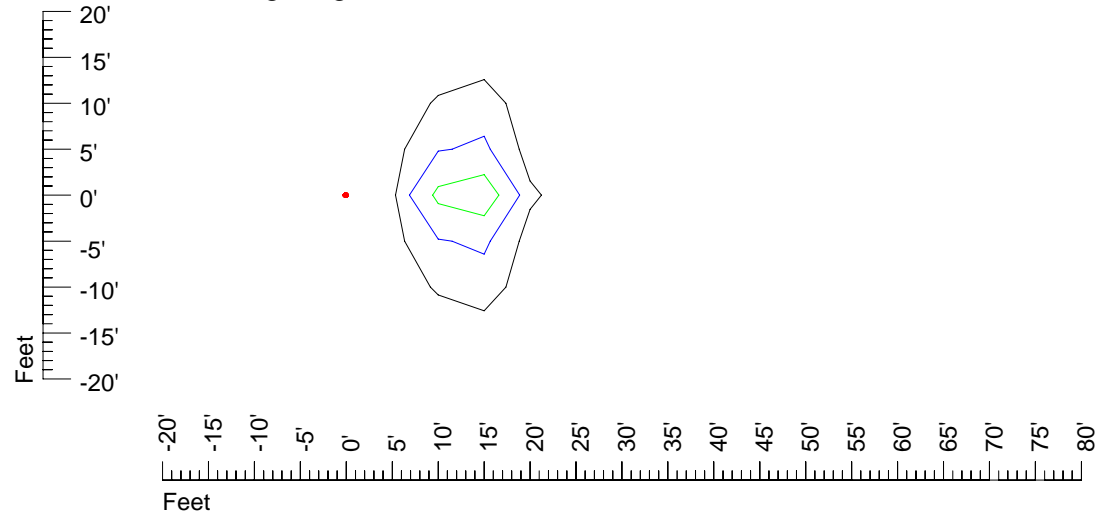

Mounting height 25' Tilt 30°