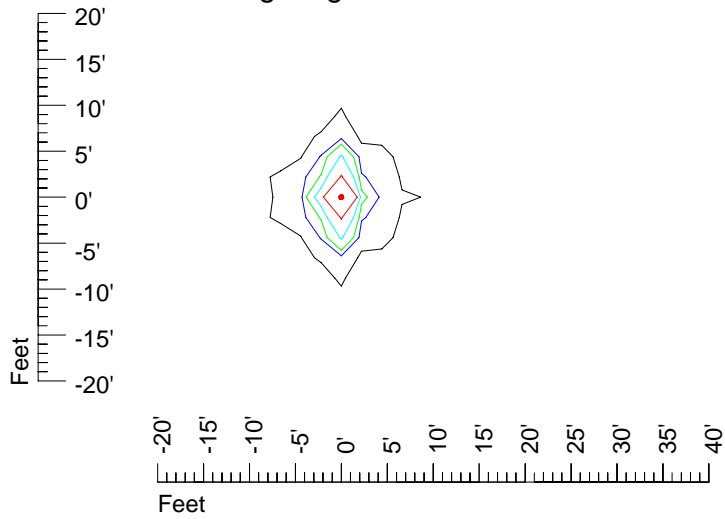

IES Photometric files E297

Isoline template 7' mounting height

Isoline values — 0.1 fc — 0.25 fc — 0.5 fc — 1.0 fc — 2.0 fc

Mounting height 7' Tilt 0°

Mounting height 7' Tilt 30°

Mounting height 7' Tilt 15°

Mounting height 9' Tilt 15°

Mounting height 9' Tilt 45°

IES Photometric files E297

Isoline template 11' mounting height

Isoline values — 0.1 fc — 0.25 fc — 0.5 fc — 1.0 fc — 2.0 fc

Mounting height 11' Tilt 0°

Mounting height 11' Tilt 30°

Mounting height 11' Tilt 15°

Mounting height 11' Tilt 45°

IES Photometric files E297

Isoline template 15' mounting height

Isoline values — 0.1 fc — 0.25 fc — 0.5 fc — 1.0 fc — 2.0 fc

Mounting height 15' Tilt 0°

Mounting height 15' Tilt 30°

Mounting height 15' Tilt 15°

Mounting height 15' Tilt 45°

IES Photometric files E297

Isoline template 20' mounting height

Isoline values — 0.1 fc — 0.25 fc — 0.5 fc — 1.0 fc — 2.0 fc