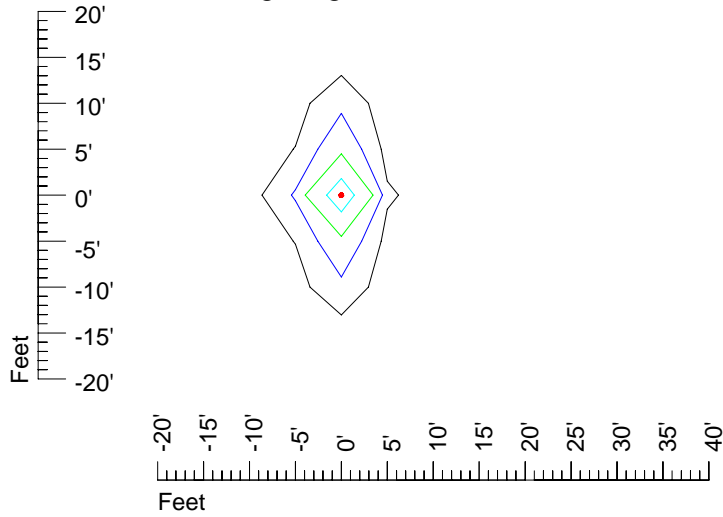

Mounting height 11' Tilt 30°

Mounting height 11' Tilt 15°

Mounting height 11' Tilt 45°

IES Photometric files E297

Isoline template 15' mounting height

Isoline values — 0.1 fc — 0.25 fc — 0.5 fc — 1.0 fc — 2.0 fc

Mounting height 15' Tilt 0°

Mounting height 15' Tilt 30°

Mounting height 15' Tilt 15°

Mounting height 15' Tilt 45°

IES Photometric files E297

Isoline template 20' mounting height

Isoline values — 0.1 fc — 0.25 fc — 0.5 fc — 1.0 fc — 2.0 fc

Mounting height 20' Tilt 0°

Mounting height 20' Tilt 30°

Mounting height 20' Tilt 15°

Mounting height 20' Tilt 45°

IES Photometric files E297

Isoline template 25' mounting height

Isoline values — 0.1 fc — 0.25 fc — 0.5 fc — 1.0 fc — 2.0 fc

Mounting height 25' Tilt 0°

Mounting height 25' Tilt 30°

Mounting height 25' Tilt 15°

Mounting height 25' Tilt 45°

IES Photometric files E297

Isoline template 30' mounting height

Isoline values — 0.1 fc — 0.25 fc — 0.5 fc — 1.0 fc — 2.0 fc