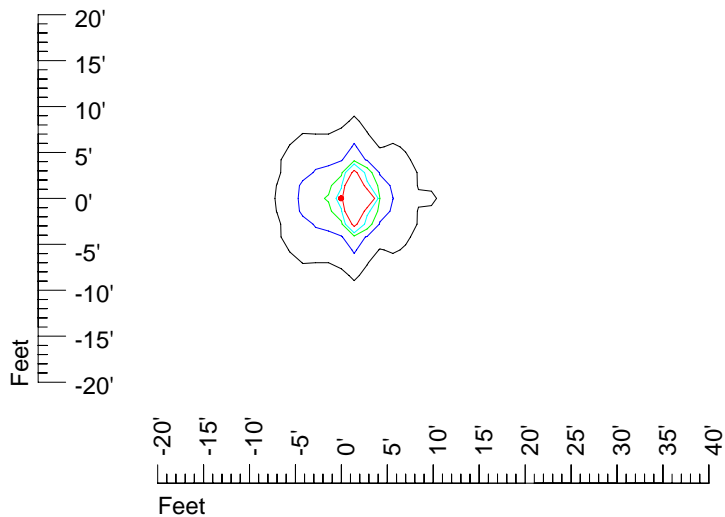

IES Photometric files E297

Isoline template 7' mounting height

Isoline values — 0.1 fc — 0.25 fc — 0.5 fc — 1.0 fc — 2.0 fc

Mounting height 7' Tilt 0°

Mounting height 7' Tilt 30°

Mounting height 7' Tilt 15°

Mounting height 7' Tilt 45°

IES Photometric files E297

Isoline template 9' mounting height

Isoline values — 0.1 fc — 0.25 fc — 0.5 fc — 1.0 fc — 2.0 fc

Mounting height 9' Tilt 0°

Mounting height 9' Tilt 30°

Mounting height 9' Tilt 15°

Mounting height 9' Tilt 45°

IES Photometric files E297

Isoline template 11' mounting height

Isoline values — 0.1 fc — 0.25 fc — 0.5 fc — 1.0 fc — 2.0 fc

Mounting height 11' Tilt 0°

Mounting height 20' Tilt 0°

Mounting height 20' Tilt 30°

Mounting height 20' Tilt 15°

Mounting height 20' Tilt 45°

IES Photometric files E297

Isoline template 25' mounting height

Isoline values — 0.1 fc — 0.25 fc — 0.5 fc — 1.0 fc — 2.0 fc