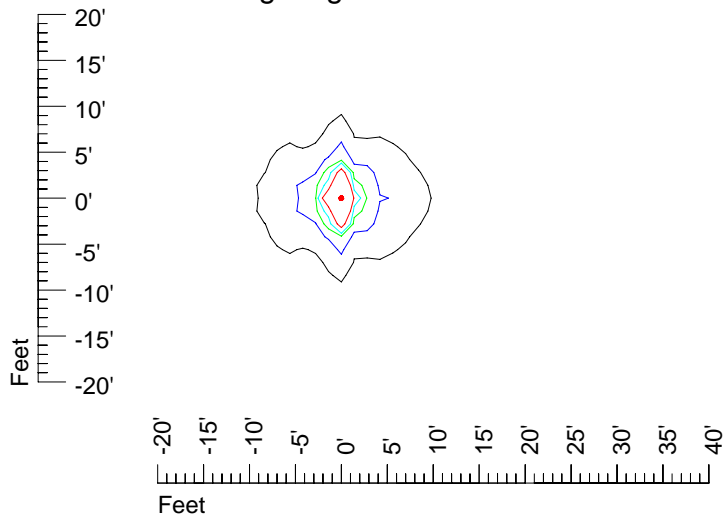

IES Photometric files E297

Isoline template 7' mounting height

Isoline values — 0.1 fc — 0.25 fc — 0.5 fc — 1.0 fc — 2.0 fc

Mounting height 7' Tilt 0°

Mounting height 7' Tilt 30°

Mounting height 7' Tilt 15°

Mounting height 7' Tilt 45°

IES Photometric files E297

Isoline template 9' mounting height

Isoline values — 0.1 fc — 0.25 fc — 0.5 fc — 1.0 fc — 2.0 fc

Mounting height 9' Tilt 0°

Mounting height 9' Tilt 30°

Mounting height 9' Tilt 15°

Mounting height 9' Tilt 45°

IES Photometric files E297

Isoline template 11' mounting height

Isoline values — 0.1 fc — 0.25 fc — 0.5 fc — 1.0 fc — 2.0 fc

Mounting height 11' Tilt 0°

Mounting height 20' Tilt 0°

Mounting height 20' Tilt 30°

Mounting height 20' Tilt 15°

Mounting height 20' Tilt 45°

IES Photometric files E297

Isoline template 25' mounting height

Isoline values — 0.1 fc — 0.25 fc — 0.5 fc — 1.0 fc — 2.0 fc