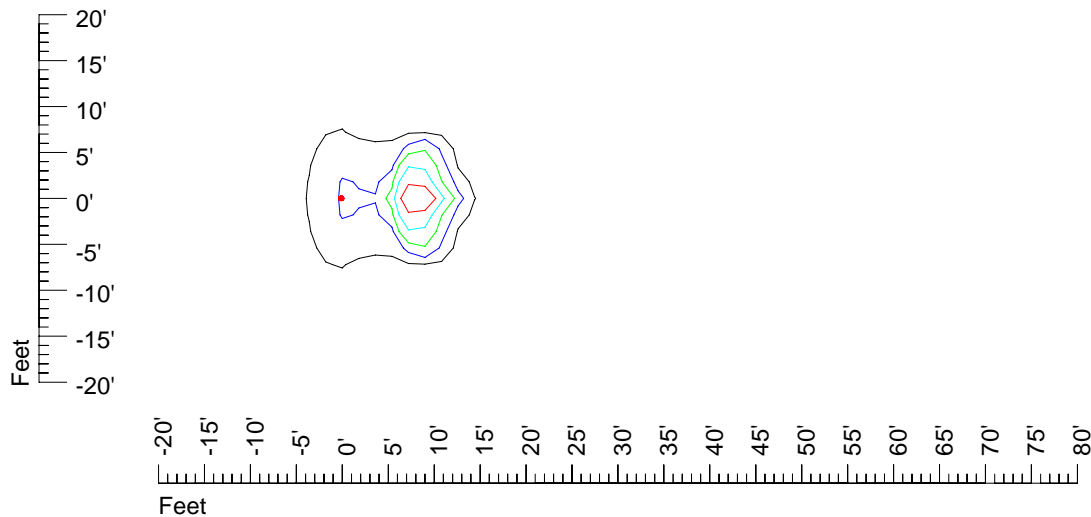

IES Photometric files E297

Isoline template 7' mounting height

Isoline values — 0.1 fc — 0.25 fc — 0.5 fc — 1.0 fc — 2.0 fc

Mounting height 7' Tilt 0°

Mounting height 7' Tilt 30°

Mounting height 7' Tilt 15°

Mounting height 7' Tilt 45°

IES Photometric files E297

Isoline template 9' mounting height

Isoline values — 0.1 fc — 0.25 fc — 0.5 fc — 1.0 fc — 2.0 fc

Mounting height 9' Tilt 0°

Mounting height 9' Tilt 30°

Mounting height 9' Tilt 15°

Mounting height 9' Tilt 45°

IES Photometric files E297

Isoline template 11' mounting height

Isoline values — 0.1 fc — 0.25 fc — 0.5 fc — 1.0 fc — 2.0 fc

Mounting height 11' Tilt 0°