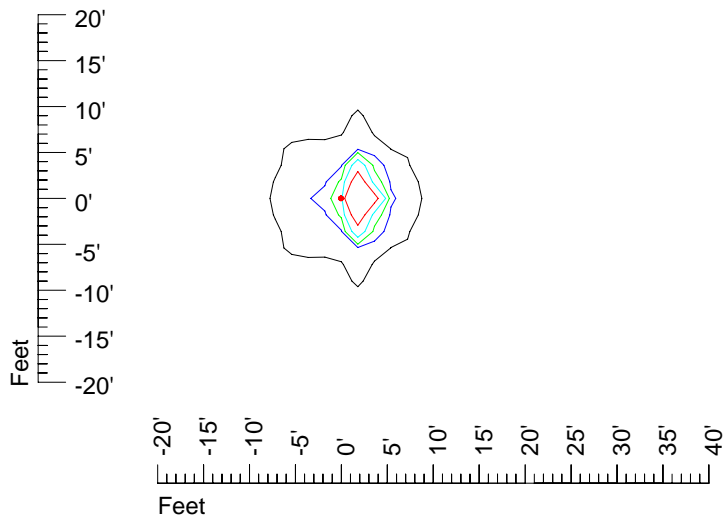

IES Photometric files E297

Isoline template 7' mounting height

Isoline values — 0.1 fc — 0.25 fc — 0.5 fc — 1.0 fc — 2.0 fc

Mounting height 7' Tilt 0°

Mounting height 7' Tilt 30°

Mounting height 7' Tilt 15°

Mounting height 7' Tilt 45°

IES Photometric files E297

Isoline template 9' mounting height

Isoline values — 0.1 fc — 0.25 fc — 0.5 fc — 1.0 fc — 2.0 fc

Mounting height 9' Tilt 0°

Mounting height 9' Tilt 30°

Mounting height 9' Tilt 15°

Mounting height 9' Tilt 45°

IES Photometric files E297

Isoline template 11' mounting height

Isoline values — 0.1 fc — 0.25 fc — 0.5 fc — 1.0 fc — 2.0 fc

Mounting height 11' Tilt 0°

Mounting height 11' Tilt 30°

Mounting height 11' Tilt 15°

Mounting height 11' Tilt 45°

IES Photometric files E297

Isoline template 15' mounting height

Isoline values — 0.1 fc — 0.25 fc — 0.5 fc — 1.0 fc — 2.0 fc