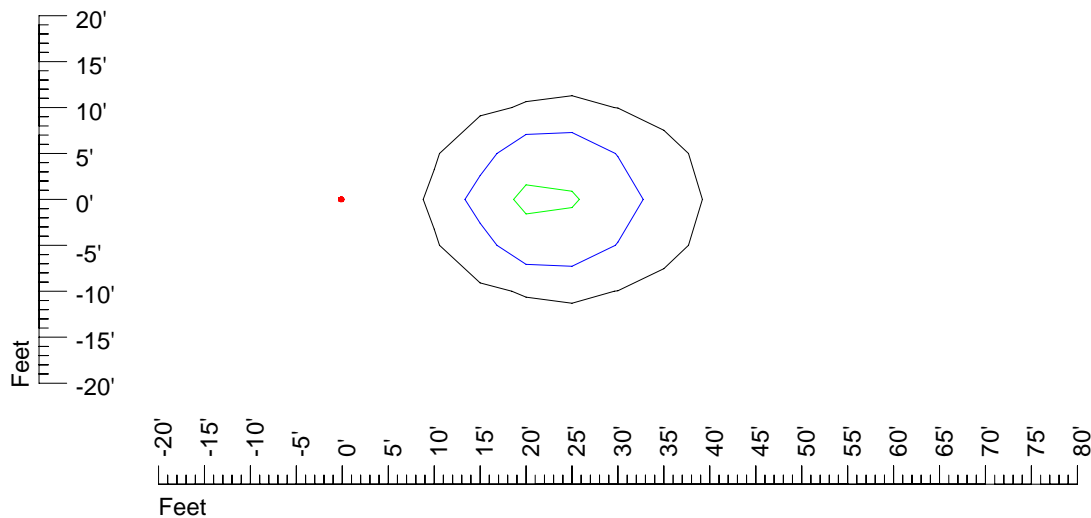

Mounting height 20' Tilt 0°

Mounting height 20' Tilt 30°

Mounting height 20' Tilt 15°

Mounting height 20' Tilt 45°

IES Photometric files E318

Isoline template 25' mounting height

Isoline values — 0.1 fc — 0.25 fc — 0.5 fc — 1.0 fc — 2.0 fc

Mounting height 25' Tilt 0°

Mounting height 25' Tilt 30°

Mounting height 25' Tilt 15°

Mounting height 25' Tilt 45°

IES Photometric files E318

Isoline template 30' mounting height

Isoline values — 0.1 fc — 0.25 fc — 0.5 fc — 1.0 fc — 2.0 fc

Mounting height 30' Tilt 0°

Mounting height 30' Tilt 30°

Mounting height 30' Tilt 15°

Mounting height 30' Tilt 45°