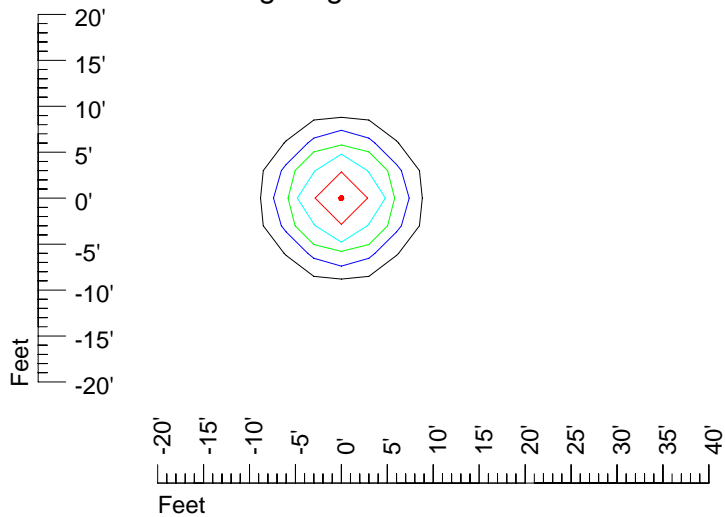

IES Photometric files E318

Isoline template 7' mounting height

Isoline values — 0.1 fc — 0.25 fc — 0.5 fc — 1.0 fc — 2.0 fc

Mounting height 7' Tilt 0°

Mounting height 7' Tilt 30°

Mounting height 7' Tilt 15°

Mounting height 9' Tilt 15°

Mounting height 9' Tilt 45°

IES Photometric files E318

Isoline template 11' mounting height

Isoline values — 0.1 fc — 0.25 fc — 0.5 fc — 1.0 fc — 2.0 fc

Mounting height 11' Tilt 0°

Mounting height 11' Tilt 30°

Mounting height 11' Tilt 15°

Mounting height 11' Tilt 45°

IES Photometric files E318

Isoline template 15' mounting height

Isoline values — 0.1 fc — 0.25 fc — 0.5 fc — 1.0 fc — 2.0 fc

Mounting height 15' Tilt 0°

Mounting height 15' Tilt 30°

Mounting height 15' Tilt 15°

Mounting height 15' Tilt 45°

IES Photometric files E318

Isoline template 20' mounting height

Isoline values — 0.1 fc — 0.25 fc — 0.5 fc — 1.0 fc — 2.0 fc