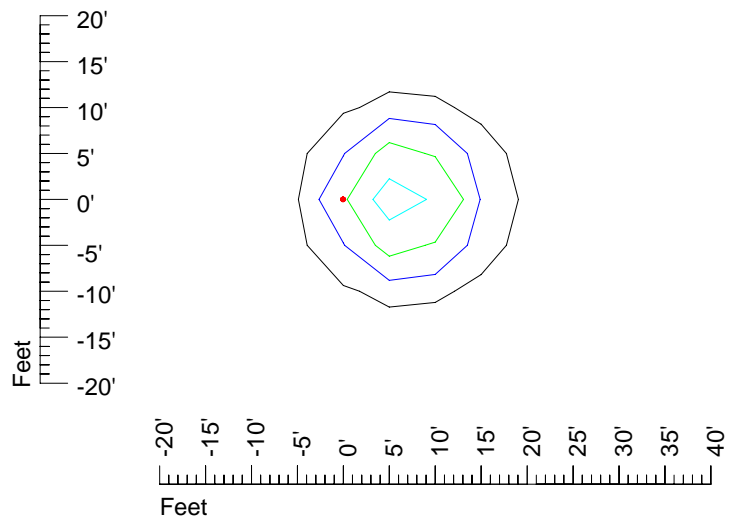

Mounting height 11' Tilt 30°

Mounting height 11' Tilt 15°

Mounting height 11' Tilt 45°

IES Photometric files E318

Isoline template 15' mounting height

Isoline values — 0.1 fc — 0.25 fc — 0.5 fc — 1.0 fc — 2.0 fc

Mounting height 15' Tilt 0°

Mounting height 15' Tilt 30°

Mounting height 15' Tilt 15°

Mounting height 15' Tilt 45°

IES Photometric files E318

Isoline template 20' mounting height

Isoline values — 0.1 fc — 0.25 fc — 0.5 fc — 1.0 fc — 2.0 fc

Mounting height 20' Tilt 0°

Mounting height 20' Tilt 30°

Mounting height 20' Tilt 15°

Mounting height 20' Tilt 45°

IES Photometric files E318

Isoline template 25' mounting height

Isoline values — 0.1 fc — 0.25 fc — 0.5 fc — 1.0 fc — 2.0 fc

Mounting height 25' Tilt 0°

Mounting height 25' Tilt 30°

Mounting height 25' Tilt 15°

Mounting height 25' Tilt 45°

IES Photometric files E318

Isoline template 30' mounting height

Isoline values — 0.1 fc — 0.25 fc — 0.5 fc — 1.0 fc — 2.0 fc