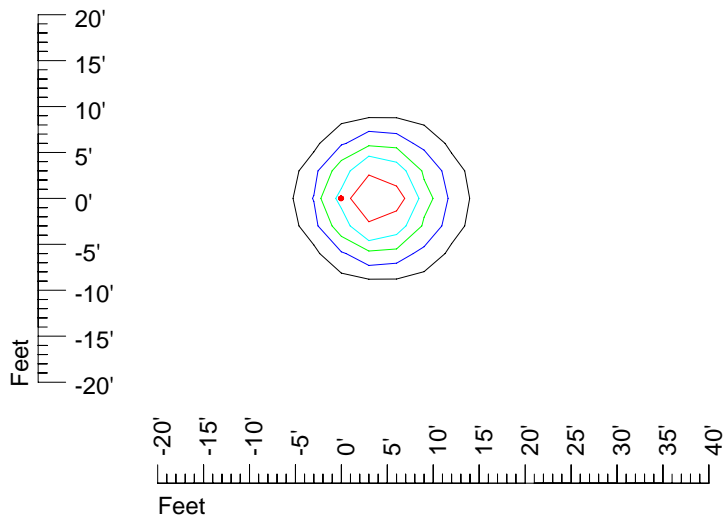

IES Photometric files E318

Isoline template 7' mounting height

Isoline values — 0.1 fc — 0.25 fc — 0.5 fc — 1.0 fc — 2.0 fc

Mounting height 7' Tilt 0°

Mounting height 7' Tilt 30°

Mounting height 7' Tilt 15°

Mounting height 9' Tilt 15°

Mounting height 9' Tilt 45°

IES Photometric files E318

Isoline template 11' mounting height

Isoline values — 0.1 fc — 0.25 fc — 0.5 fc — 1.0 fc — 2.0 fc

Mounting height 11' Tilt 0°

Mounting height 11' Tilt 30°

Mounting height 11' Tilt 15°

Mounting height 11' Tilt 45°

IES Photometric files E318

Isoline template 15' mounting height

Isoline values — 0.1 fc — 0.25 fc — 0.5 fc — 1.0 fc — 2.0 fc

Mounting height 15' Tilt 0°

Mounting height 15' Tilt 30°

Mounting height 15' Tilt 15°

Mounting height 15' Tilt 45°

IES Photometric files E318

Isoline template 20' mounting height

Isoline values — 0.1 fc — 0.25 fc — 0.5 fc — 1.0 fc — 2.0 fc