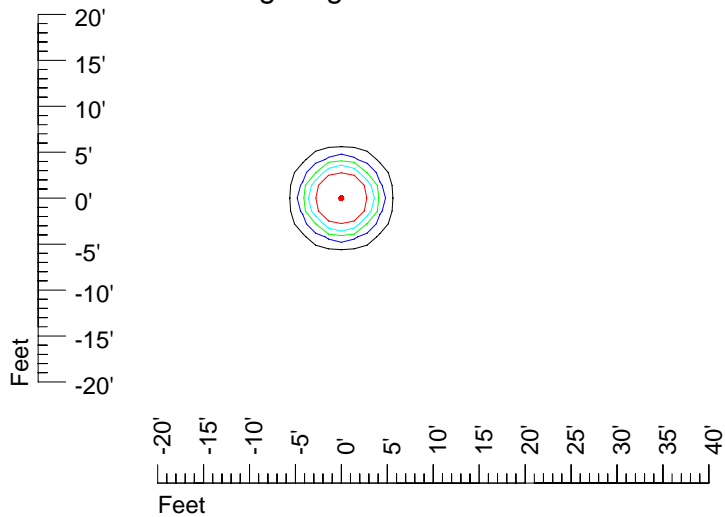

IES Photometric files E318

Isoline template 7' mounting height

Isoline values — 0.1 fc — 0.25 fc — 0.5 fc — 1.0 fc — 2.0 fc

Mounting height 7' Tilt 0°

Mounting height 7' Tilt 30°

Mounting height 7' Tilt 15°

Mounting height 7' Tilt 45°

IES Photometric files E318

Isoline template 9' mounting height

Isoline values — 0.1 fc — 0.25 fc — 0.5 fc — 1.0 fc — 2.0 fc

Mounting height 9' Tilt 0°

Mounting height 9' Tilt 30°

Mounting height 9' Tilt 15°

Mounting height 9' Tilt 45°

IES Photometric files E318

Isoline template 11' mounting height

Isoline values — 0.1 fc — 0.25 fc — 0.5 fc — 1.0 fc — 2.0 fc

Mounting height 11' Tilt 0°

Mounting height 20' Tilt 0°

Mounting height 20' Tilt 30°

Mounting height 20' Tilt 15°

Mounting height 20' Tilt 45°

IES Photometric files E318

Isoline template 25' mounting height

Isoline values — 0.1 fc — 0.25 fc — 0.5 fc — 1.0 fc — 2.0 fc