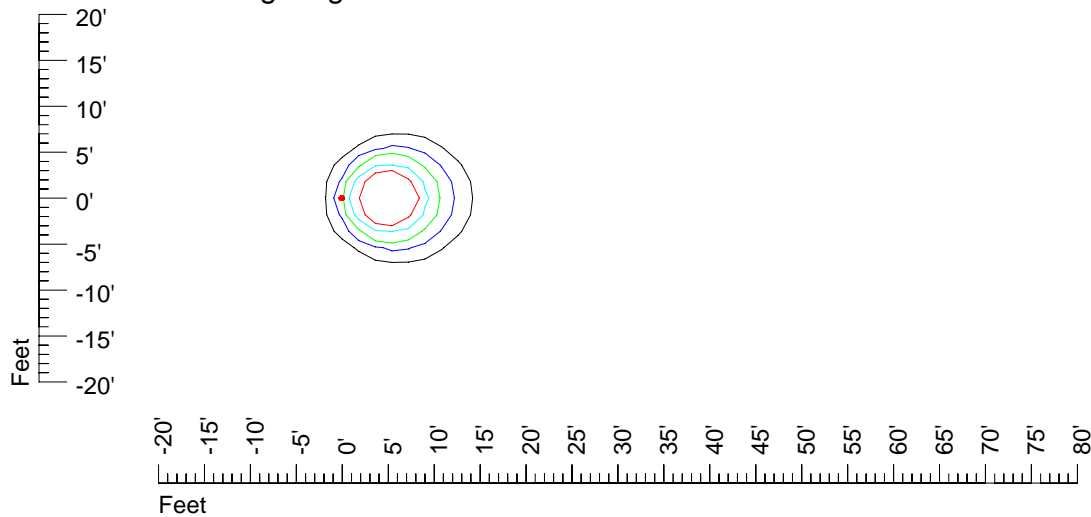

IES Photometric files E318

Isoline template 7' mounting height

Isoline values — 0.1 fc — 0.25 fc — 0.5 fc — 1.0 fc — 2.0 fc

Mounting height 7' Tilt 0°

Mounting height 7' Tilt 30°

Mounting height 7' Tilt 15°

Mounting height 7' Tilt 45°

IES Photometric files E318

Isoline template 9' mounting height

Isoline values — 0.1 fc — 0.25 fc — 0.5 fc — 1.0 fc — 2.0 fc

Mounting height 9' Tilt 0°

Mounting height 9' Tilt 30°