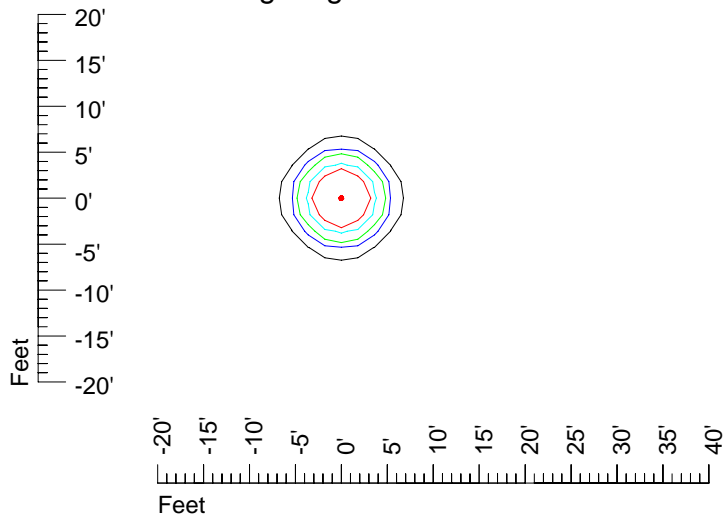

IES Photometric files E318

Isoline template 7' mounting height

Isoline values — 0.1 fc — 0.25 fc — 0.5 fc — 1.0 fc — 2.0 fc

Mounting height 7' Tilt 0°

Mounting height 7' Tilt 30°

Mounting height 7' Tilt 15°

Mounting height 7' Tilt 45°

IES Photometric files E318

Isoline template 9' mounting height

Isoline values — 0.1 fc — 0.25 fc — 0.5 fc — 1.0 fc — 2.0 fc

Mounting height 9' Tilt 0°

Mounting height 9' Tilt 30°

Mounting height 9' Tilt 15°

Mounting height 9' Tilt 45°

IES Photometric files E318

Isoline template 11' mounting height

Isoline values — 0.1 fc — 0.25 fc — 0.5 fc — 1.0 fc — 2.0 fc

Mounting height 11' Tilt 0°