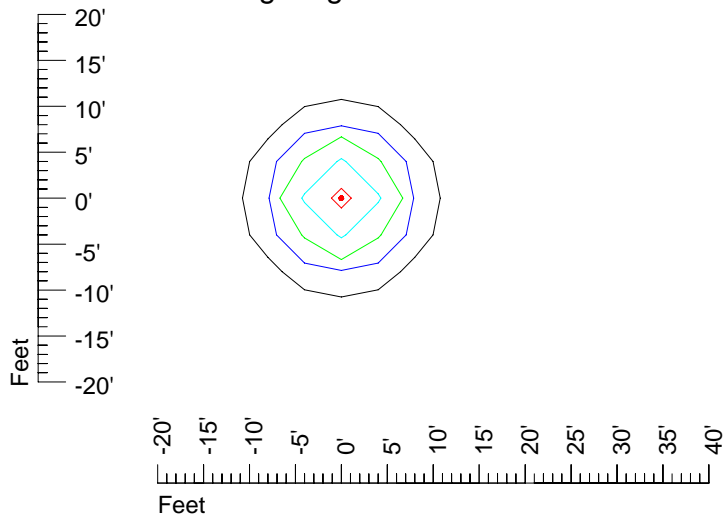

Mounting height 11' Tilt 30°

Mounting height 11' Tilt 15°

Mounting height 11' Tilt 45°

IES Photometric files E318

Isoline template 15' mounting height

Isoline values — 0.1 fc — 0.25 fc — 0.5 fc — 1.0 fc — 2.0 fc

Mounting height 15' Tilt 0°

Mounting height 15' Tilt 30°

Mounting height 15' Tilt 15°

Mounting height 15' Tilt 45°

IES Photometric files E318

Isoline template 20' mounting height

Isoline values — 0.1 fc — 0.25 fc — 0.5 fc — 1.0 fc — 2.0 fc

Mounting height 20' Tilt 0°

Mounting height 20' Tilt 30°

Mounting height 20' Tilt 15°

Mounting height 20' Tilt 45°

IES Photometric files E318

Isoline template 25' mounting height

Isoline values — 0.1 fc — 0.25 fc — 0.5 fc — 1.0 fc — 2.0 fc