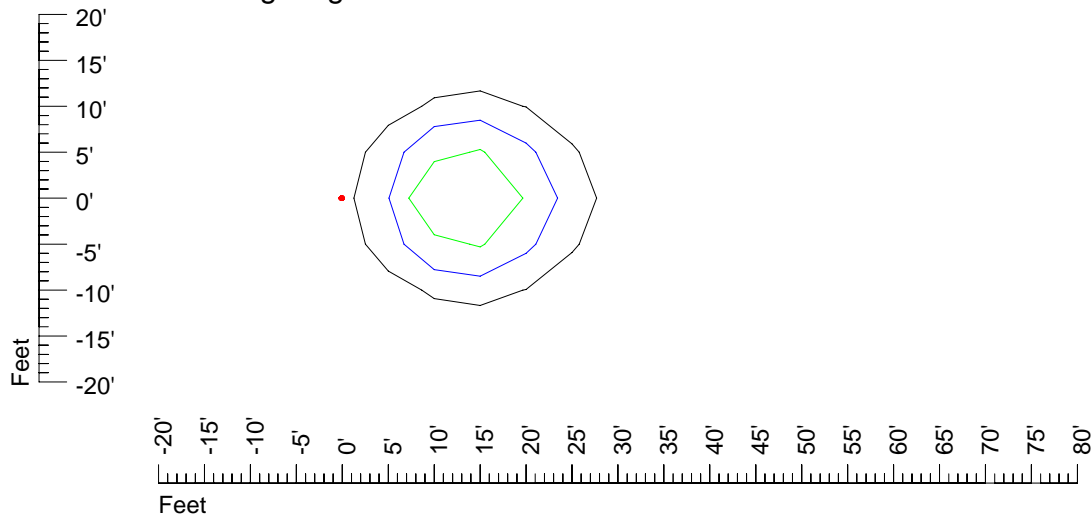

Mounting height 15' Tilt 0°

Mounting height 15' Tilt 30°

Mounting height 15' Tilt 15°

Mounting height 15' Tilt 45°

IES Photometric files E318

Isoline template 20' mounting height

Isoline values — 0.1 fc — 0.25 fc — 0.5 fc — 1.0 fc — 2.0 fc

Mounting height 20' Tilt 0°

Mounting height 20' Tilt 30°

Mounting height 20' Tilt 15°

Mounting height 20' Tilt 45°

IES Photometric files E318

Isoline template 25' mounting height

Isoline values — 0.1 fc — 0.25 fc — 0.5 fc — 1.0 fc — 2.0 fc

Mounting height 25' Tilt 0°

Mounting height 25' Tilt 30°

Mounting height 25' Tilt 15°

Mounting height 25' Tilt 45°

IES Photometric files E318

Isoline template 30' mounting height

Isoline values — 0.1 fc — 0.25 fc — 0.5 fc — 1.0 fc — 2.0 fc