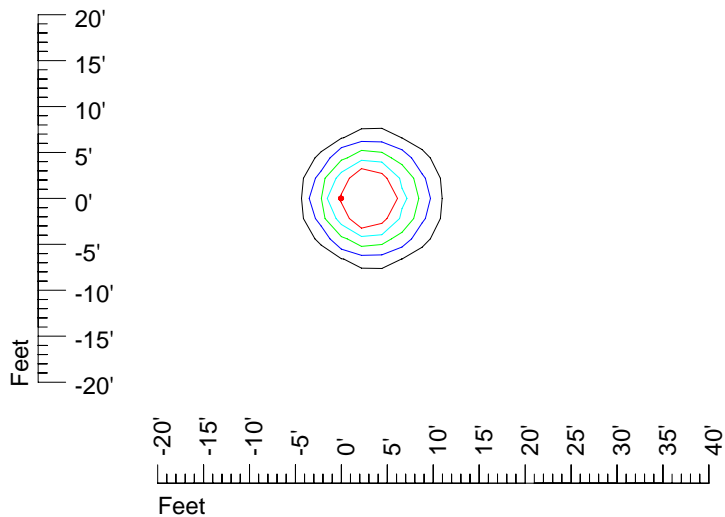

IES Photometric files E318

Isoline template 7' mounting height

Isoline values — 0.1 fc — 0.25 fc — 0.5 fc — 1.0 fc — 2.0 fc

Mounting height 7' Tilt 0°

Mounting height 7' Tilt 30°

Mounting height 7' Tilt 15°

Mounting height 7' Tilt 45°

IES Photometric files E318

Isoline template 9' mounting height

Isoline values — 0.1 fc — 0.25 fc — 0.5 fc — 1.0 fc — 2.0 fc

Mounting height 9' Tilt 0°

Mounting height 9' Tilt 30°

Mounting height 9' Tilt 15°

Mounting height 9' Tilt 45°

IES Photometric files E318

Isoline template 11' mounting height

Isoline values — 0.1 fc — 0.25 fc — 0.5 fc — 1.0 fc — 2.0 fc

Mounting height 11' Tilt 0°

Mounting height 11' Tilt 30°

Mounting height 11' Tilt 15°

Mounting height 11' Tilt 45°

IES Photometric files E318

Isoline template 15' mounting height

Isoline values — 0.1 fc — 0.25 fc — 0.5 fc — 1.0 fc — 2.0 fc