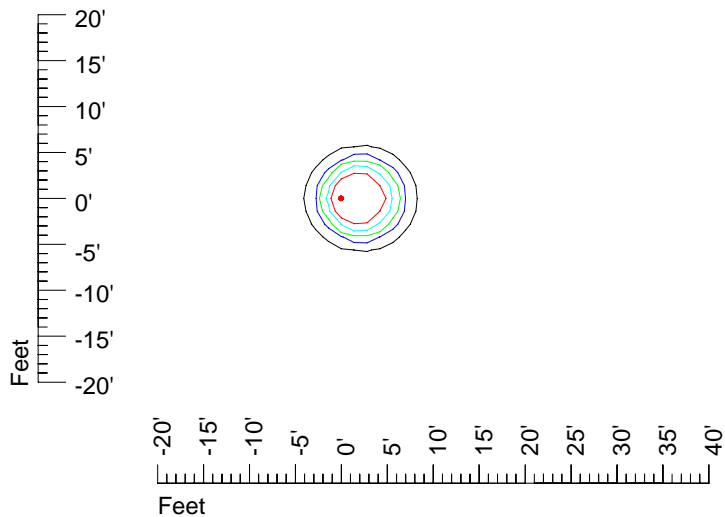

IES Photometric files E318

Isoline template 7' mounting height

Isoline values — 0.1 fc — 0.25 fc — 0.5 fc — 1.0 fc — 2.0 fc

Mounting height 7' Tilt 0°

Mounting height 7' Tilt 30°

Mounting height 7' Tilt 15°

Mounting height 7' Tilt 45°

IES Photometric files E318

Isoline template 9' mounting height

Isoline values — 0.1 fc — 0.25 fc — 0.5 fc — 1.0 fc — 2.0 fc

Mounting height 9' Tilt 0°

Mounting height 9' Tilt 30°

Mounting height 9' Tilt 15°

Mounting height 9' Tilt 45°

IES Photometric files E318

Isoline template 11' mounting height

Isoline values — 0.1 fc — 0.25 fc — 0.5 fc — 1.0 fc — 2.0 fc

Mounting height 11' Tilt 0°

Mounting height 20' Tilt 0°

Mounting height 20' Tilt 30°

Mounting height 20' Tilt 15°

Mounting height 20' Tilt 45°

IES Photometric files E318

Isoline template 25' mounting height

Isoline values — 0.1 fc — 0.25 fc — 0.5 fc — 1.0 fc — 2.0 fc