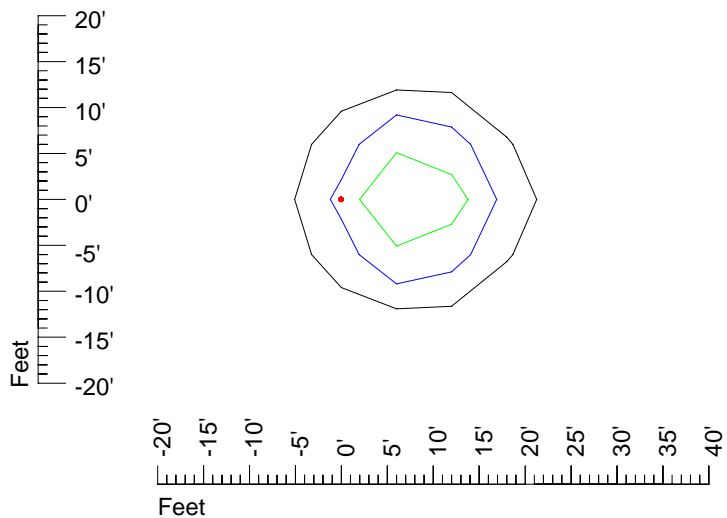

Mounting height 15' Tilt 0°

Mounting height 15' Tilt 30°

Mounting height 15' Tilt 15°

Mounting height 15' Tilt 45°

IES Photometric files E318

Isoline template 20' mounting height

Isoline values — 0.1 fc — 0.25 fc — 0.5 fc — 1.0 fc — 2.0 fc

Mounting height 20' Tilt 0°

Mounting height 20' Tilt 30°

Mounting height 20' Tilt 15°

Mounting height 20' Tilt 45°

IES Photometric files E318

Isoline template 25' mounting height

Isoline values — 0.1 fc — 0.25 fc — 0.5 fc — 1.0 fc — 2.0 fc

Mounting height 25' Tilt 0°

Mounting height 25' Tilt 30°

Mounting height 25' Tilt 15°

Mounting height 25' Tilt 45°

IES Photometric files E318

Isoline template 30' mounting height

Isoline values — 0.1 fc — 0.25 fc — 0.5 fc — 1.0 fc — 2.0 fc

Mounting height 30' Tilt 0°

Mounting height 30' Tilt 30°

Mounting height 30' Tilt 15°

Mounting height 30' Tilt 45°