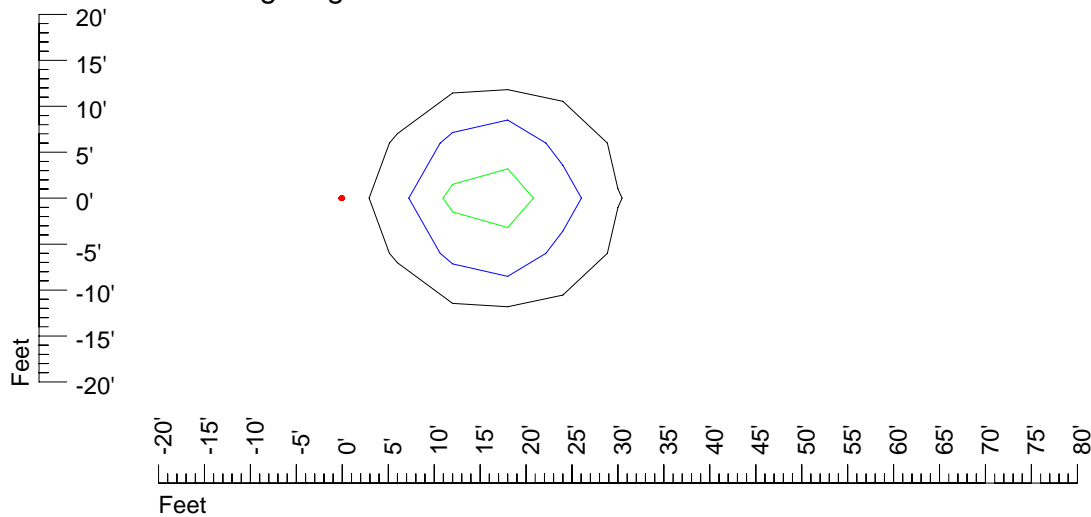

Mounting height 20' Tilt 0°

Mounting height 20' Tilt 30°

Mounting height 20' Tilt 15°

Mounting height 20' Tilt 45°

IES Photometric files E318

Isoline template 25' mounting height

Isoline values — 0.1 fc — 0.25 fc — 0.5 fc — 1.0 fc — 2.0 fc

Mounting height 25' Tilt 0°

Mounting height 25' Tilt 30°

Mounting height 25' Tilt 15°

Mounting height 25' Tilt 45°

IES Photometric files E318

Isoline template 30' mounting height

Isoline values — 0.1 fc — 0.25 fc — 0.5 fc — 1.0 fc — 2.0 fc

Mounting height 30' Tilt 0°

Mounting height 30' Tilt 30°

Mounting height 30' Tilt 15°

Mounting height 30' Tilt 45°