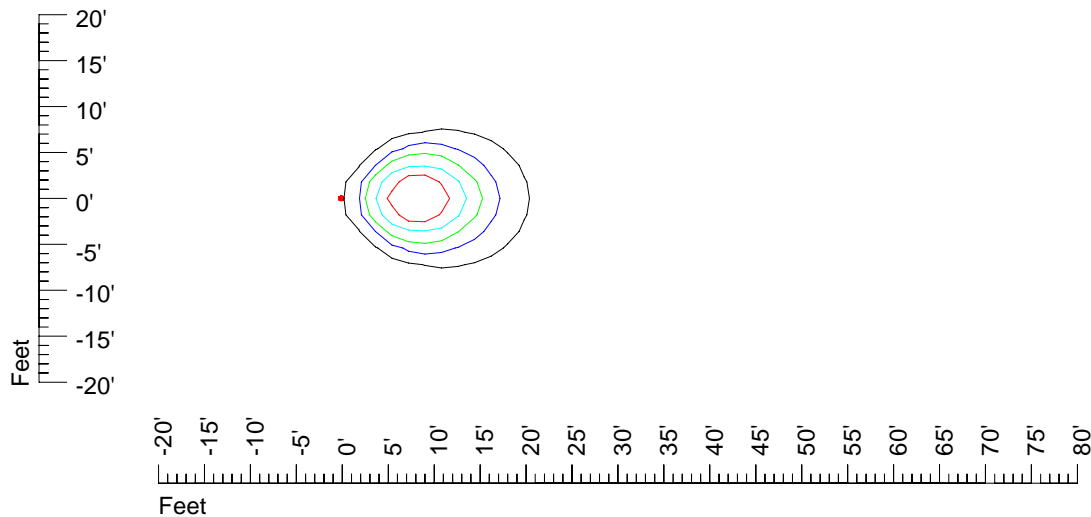

Mounting height 9' Tilt 45°