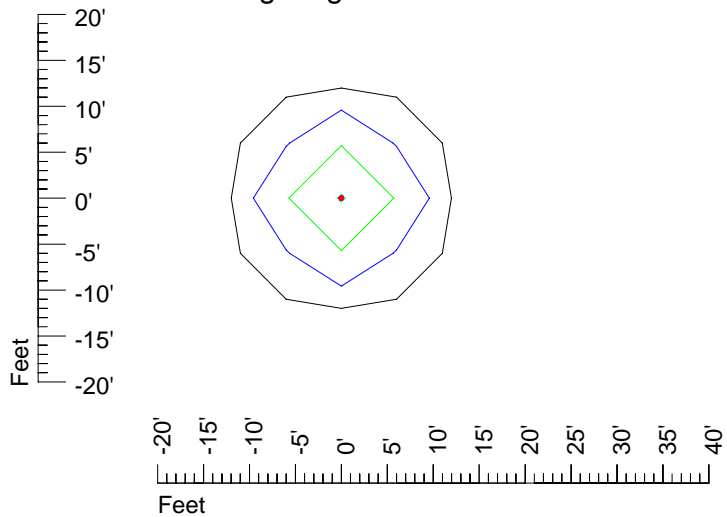

IES Photometric files E318

Isoline template 30' mounting height

Isoline values — 0.1 fc — 0.25 fc — 0.5 fc — 1.0 fc — 2.0 fc

Mounting height 30' Tilt 0°