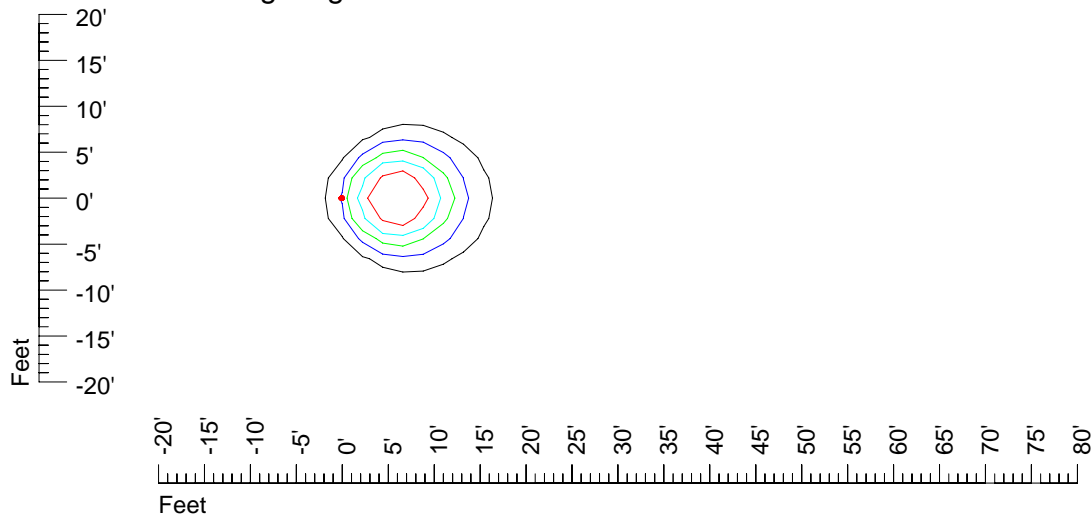

Mounting height 9' Tilt 15°

Mounting height 9' Tilt 45°

IES Photometric files E318

Isoline template 11' mounting height

Isoline values — 0.1 fc — 0.25 fc — 0.5 fc — 1.0 fc — 2.0 fc

Mounting height 11' Tilt 0°

Mounting height 11' Tilt 30°

Mounting height 11' Tilt 15°

Mounting height 11' Tilt 45°

IES Photometric files E318

Isoline template 15' mounting height

Isoline values — 0.1 fc — 0.25 fc — 0.5 fc — 1.0 fc — 2.0 fc