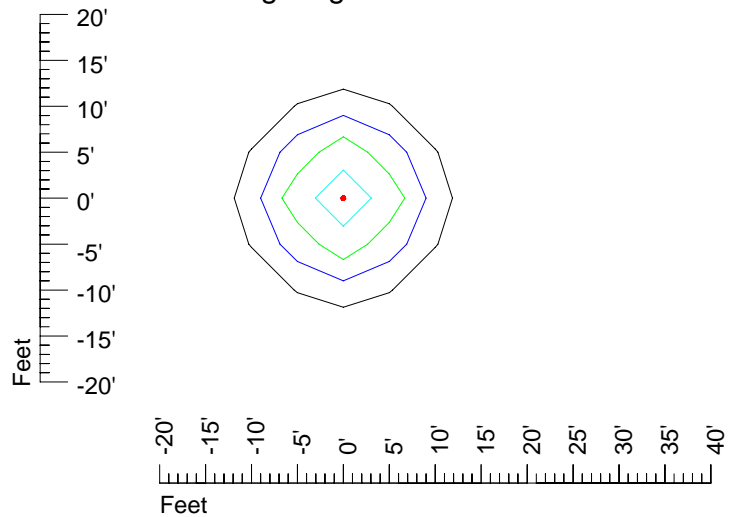

Mounting height 15' Tilt 0°

Mounting height 15' Tilt 30°

Mounting height 15' Tilt 15°

Mounting height 15' Tilt 45°

IES Photometric files E318

Isoline template 20' mounting height

Isoline values — 0.1 fc — 0.25 fc — 0.5 fc — 1.0 fc — 2.0 fc

Mounting height 20' Tilt 0°

Mounting height 20' Tilt 30°

Mounting height 20' Tilt 15°

Mounting height 20' Tilt 45°

IES Photometric files E318

Isoline template 25' mounting height

Isoline values — 0.1 fc — 0.25 fc — 0.5 fc — 1.0 fc — 2.0 fc

Mounting height 25' Tilt 0°

Mounting height 25' Tilt 30°

Mounting height 25' Tilt 15°

Mounting height 25' Tilt 45°

IES Photometric files E318

Isoline template 30' mounting height

Isoline values — 0.1 fc — 0.25 fc — 0.5 fc — 1.0 fc — 2.0 fc