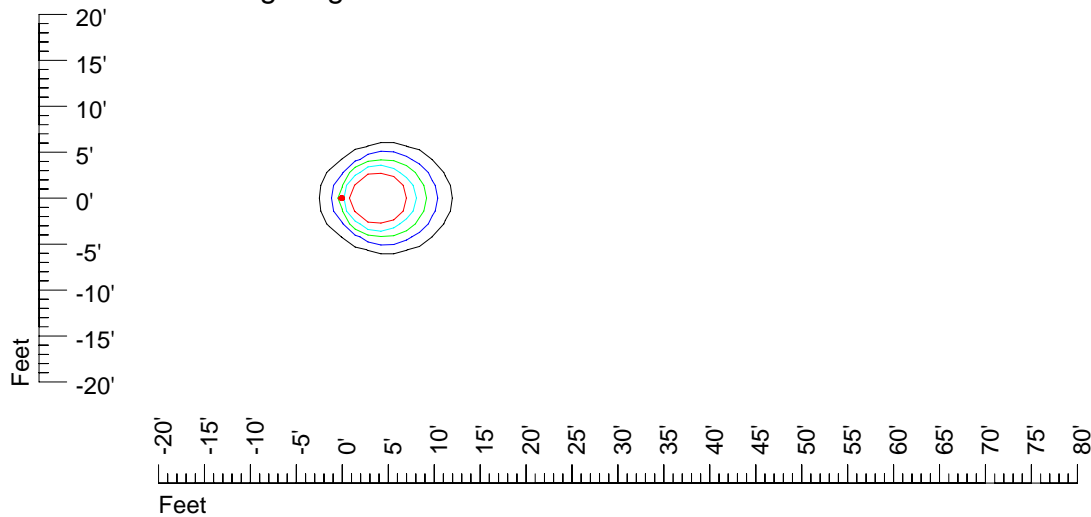

IES Photometric files E318

Isoline template 7' mounting height

Isoline values — 0.1 fc — 0.25 fc — 0.5 fc — 1.0 fc — 2.0 fc

Mounting height 7' Tilt 0°

Mounting height 7' Tilt 30°

Mounting height 7' Tilt 15°

Mounting height 7' Tilt 45°

IES Photometric files E318

Isoline template 9' mounting height

Isoline values — 0.1 fc — 0.25 fc — 0.5 fc — 1.0 fc — 2.0 fc

Mounting height 9' Tilt 0°

Mounting height 9' Tilt 30°