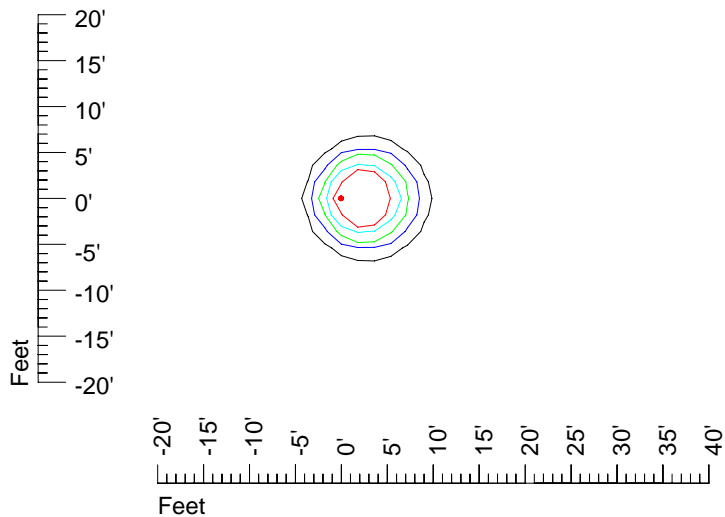

IES Photometric files E318

Isoline template 7' mounting height

Isoline values — 0.1 fc — 0.25 fc — 0.5 fc — 1.0 fc — 2.0 fc

Mounting height 7' Tilt 0°

Mounting height 7' Tilt 30°

Mounting height 7' Tilt 15°

Mounting height 7' Tilt 45°

IES Photometric files E318

Isoline template 9' mounting height

Isoline values — 0.1 fc — 0.25 fc — 0.5 fc — 1.0 fc — 2.0 fc

Mounting height 9' Tilt 0°

Mounting height 9' Tilt 30°

Mounting height 9' Tilt 15°

Mounting height 9' Tilt 45°

IES Photometric files E318

Isoline template 11' mounting height

Isoline values — 0.1 fc — 0.25 fc — 0.5 fc — 1.0 fc — 2.0 fc

Mounting height 11' Tilt 0°

Mounting height 11' Tilt 30°

Mounting height 11' Tilt 15°

Mounting height 11' Tilt 45°

IES Photometric files E318

Isoline template 15' mounting height

Isoline values — 0.1 fc — 0.25 fc — 0.5 fc — 1.0 fc — 2.0 fc