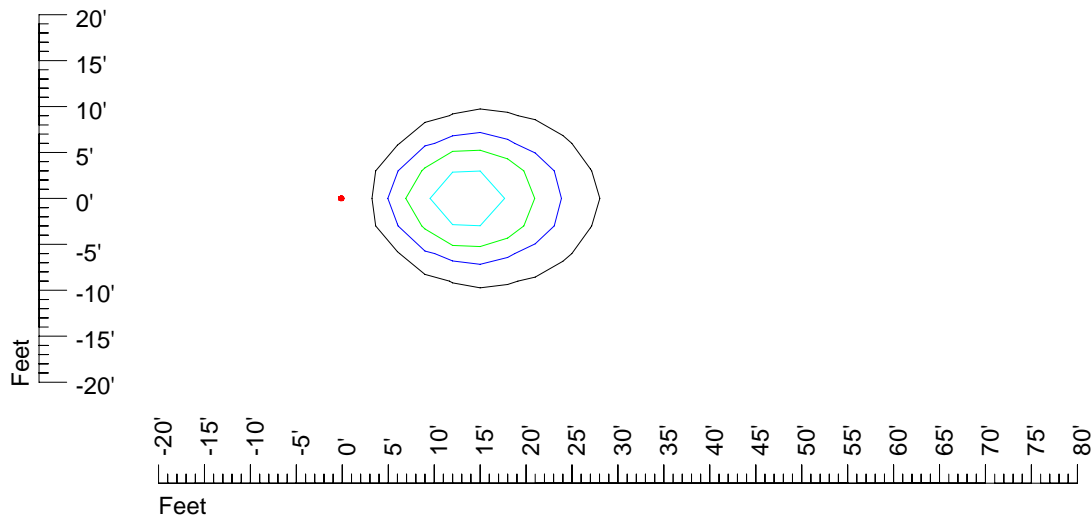

Mounting height 11' Tilt 30°

Mounting height 11' Tilt 15°

Mounting height 11' Tilt 45°

IES Photometric files E318

Isoline template 15' mounting height

Isoline values — 0.1 fc — 0.25 fc — 0.5 fc — 1.0 fc — 2.0 fc

Mounting height 15' Tilt 0°

Mounting height 15' Tilt 30°

Mounting height 15' Tilt 15°

Mounting height 15' Tilt 45°

IES Photometric files E318

Isoline template 20' mounting height

Isoline values — 0.1 fc — 0.25 fc — 0.5 fc — 1.0 fc — 2.0 fc

Mounting height 20' Tilt 0°

Mounting height 20' Tilt 30°

Mounting height 20' Tilt 15°

Mounting height 20' Tilt 45°

IES Photometric files E318

Isoline template 25' mounting height

Isoline values — 0.1 fc — 0.25 fc — 0.5 fc — 1.0 fc — 2.0 fc