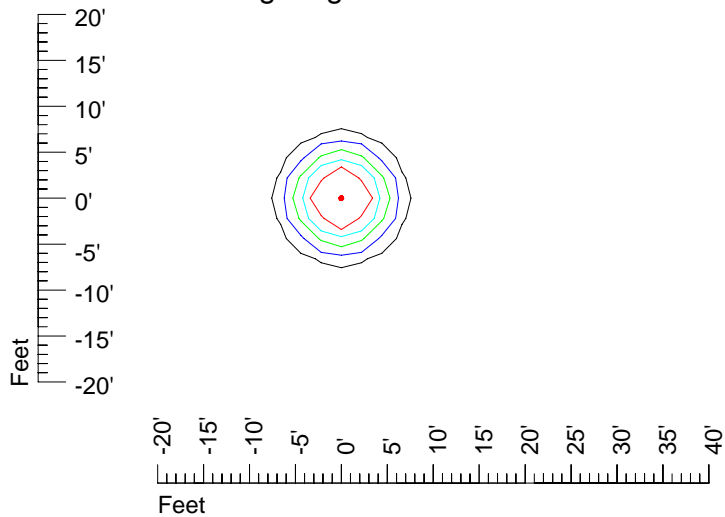

IES Photometric files E318

Isoline template 7' mounting height

Isoline values — 0.1 fc — 0.25 fc — 0.5 fc — 1.0 fc — 2.0 fc

Mounting height 7' Tilt 0°

Mounting height 7' Tilt 30°

Mounting height 7' Tilt 15°

Mounting height 7' Tilt 45°

IES Photometric files E318

Isoline template 9' mounting height

Isoline values — 0.1 fc — 0.25 fc — 0.5 fc — 1.0 fc — 2.0 fc

Mounting height 9' Tilt 0°

Mounting height 9' Tilt 30°

Mounting height 9' Tilt 15°

Mounting height 9' Tilt 45°

IES Photometric files E318

Isoline template 11' mounting height

Isoline values — 0.1 fc — 0.25 fc — 0.5 fc — 1.0 fc — 2.0 fc

Mounting height 11' Tilt 0°

Mounting height 11' Tilt 30°

Mounting height 11' Tilt 15°

Mounting height 11' Tilt 45°

IES Photometric files E318

Isoline template 15' mounting height

Isoline values — 0.1 fc — 0.25 fc — 0.5 fc — 1.0 fc — 2.0 fc