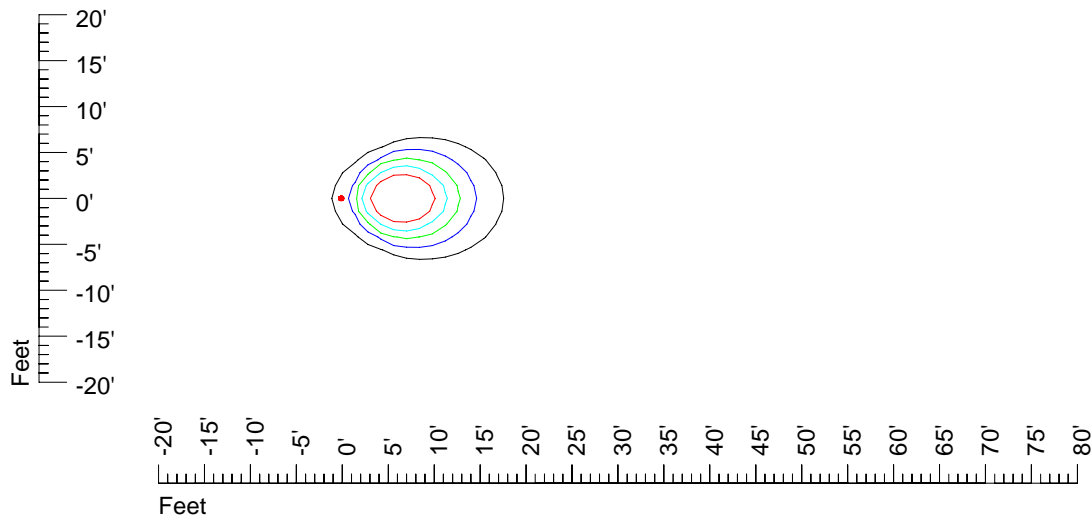

IES Photometric files E318

Isoline template 7' mounting height

Isoline values — 0.1 fc — 0.25 fc — 0.5 fc — 1.0 fc — 2.0 fc

Mounting height 7' Tilt 0°

Mounting height 7' Tilt 30°

Mounting height 7' Tilt 15°

Mounting height 7' Tilt 45°

IES Photometric files E318

Isoline template 9' mounting height

Isoline values — 0.1 fc — 0.25 fc — 0.5 fc — 1.0 fc — 2.0 fc

Mounting height 9' Tilt 0°

Mounting height 9' Tilt 30°