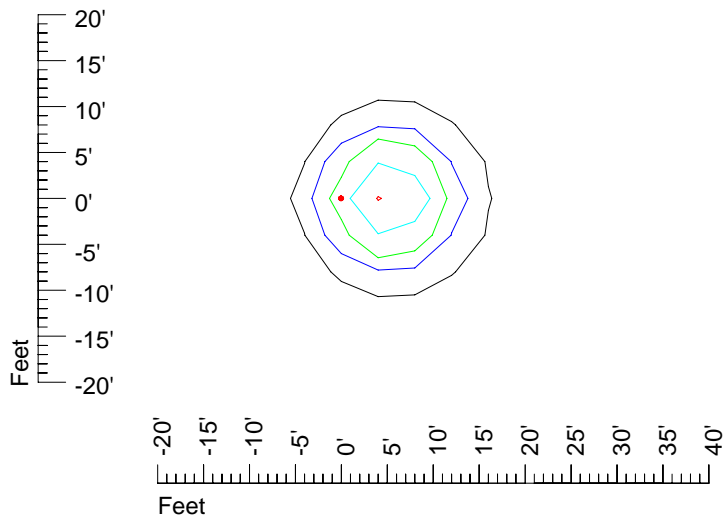

IES Photometric files E318

Isoline template 7' mounting height

Isoline values — 0.1 fc — 0.25 fc — 0.5 fc — 1.0 fc — 2.0 fc

Mounting height 7' Tilt 0°

Mounting height 7' Tilt 30°

Mounting height 7' Tilt 15°

Mounting height 11' Tilt 30°

Mounting height 11' Tilt 15°

Mounting height 11' Tilt 45°

IES Photometric files E318

Isoline template 15' mounting height

Isoline values — 0.1 fc — 0.25 fc — 0.5 fc — 1.0 fc — 2.0 fc

Mounting height 15' Tilt 0°

Mounting height 15' Tilt 30°

Mounting height 15' Tilt 15°

Mounting height 15' Tilt 45°

IES Photometric files E318

Isoline template 20' mounting height

Isoline values — 0.1 fc — 0.25 fc — 0.5 fc — 1.0 fc — 2.0 fc

Mounting height 20' Tilt 0°

Mounting height 20' Tilt 30°

Mounting height 20' Tilt 15°

Mounting height 20' Tilt 45°

IES Photometric files E318

Isoline template 25' mounting height

Isoline values — 0.1 fc — 0.25 fc — 0.5 fc — 1.0 fc — 2.0 fc