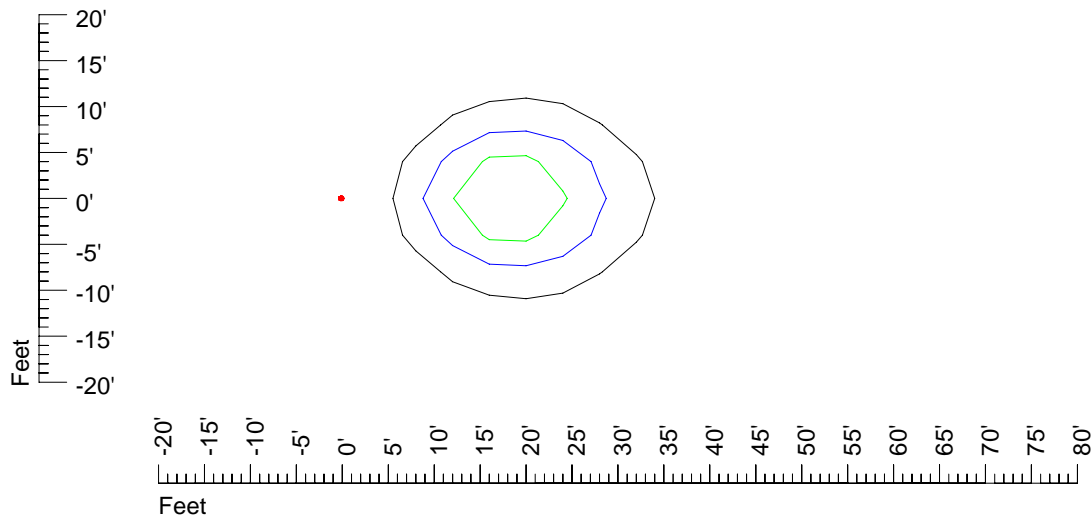

Mounting height 15' Tilt 0°

Mounting height 15' Tilt 30°

Mounting height 15' Tilt 15°

Mounting height 15' Tilt 45°

IES Photometric files E318

Isoline template 20' mounting height

Isoline values — 0.1 fc — 0.25 fc — 0.5 fc — 1.0 fc — 2.0 fc

Mounting height 20' Tilt 0°

Mounting height 20' Tilt 30°

Mounting height 20' Tilt 15°

Mounting height 20' Tilt 45°

IES Photometric files E318

Isoline template 25' mounting height

Isoline values — 0.1 fc — 0.25 fc — 0.5 fc — 1.0 fc — 2.0 fc

Mounting height 25' Tilt 0°

Mounting height 25' Tilt 30°

Mounting height 25' Tilt 15°

Mounting height 25' Tilt 45°

IES Photometric files E318

Isoline template 30' mounting height

Isoline values — 0.1 fc — 0.25 fc — 0.5 fc — 1.0 fc — 2.0 fc