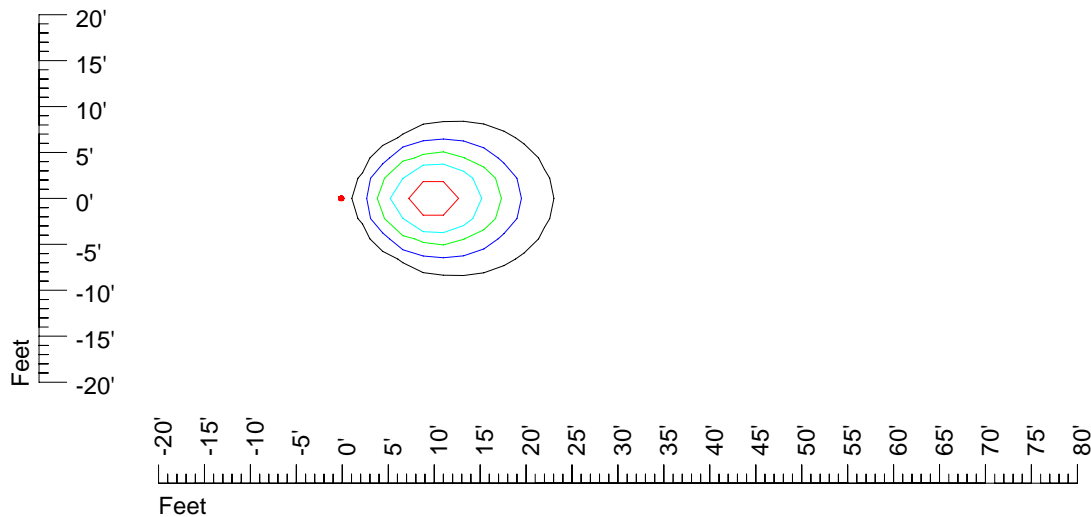

Mounting height 9' Tilt 15°

Mounting height 9' Tilt 45°

IES Photometric files E318

Isoline template 11' mounting height

Isoline values — 0.1 fc — 0.25 fc — 0.5 fc — 1.0 fc — 2.0 fc

Mounting height 11' Tilt 0°

Mounting height 11' Tilt 30°

Mounting height 11' Tilt 15°

Mounting height 11' Tilt 45°

IES Photometric files E318

Isoline template 15' mounting height

Isoline values — 0.1 fc — 0.25 fc — 0.5 fc — 1.0 fc — 2.0 fc