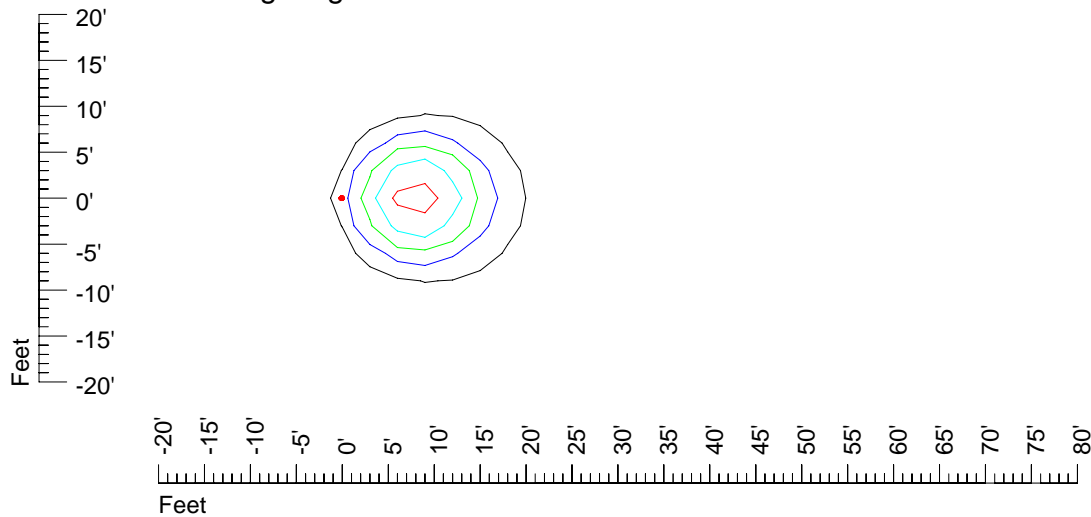

Mounting height 15' Tilt 30°