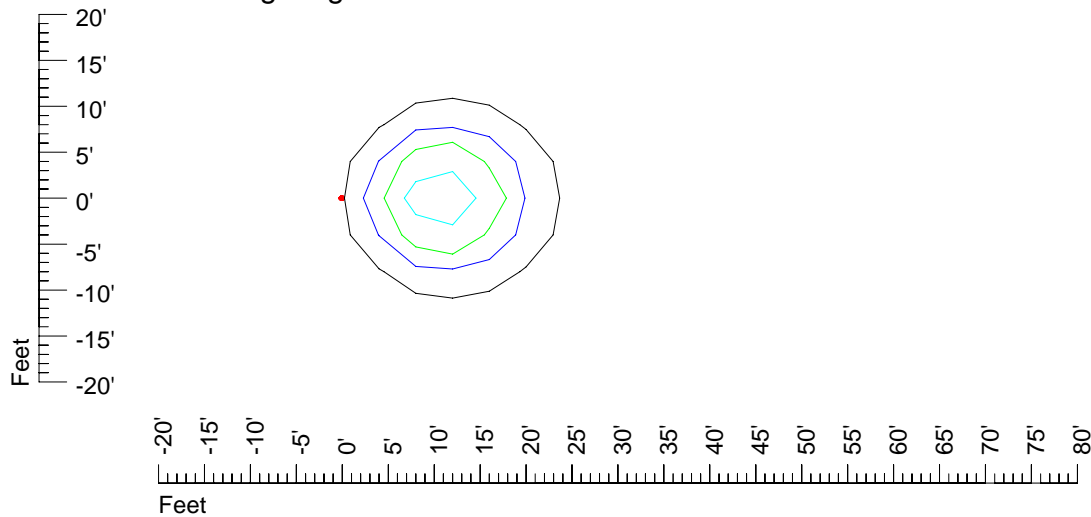

Mounting height 20' Tilt 30°