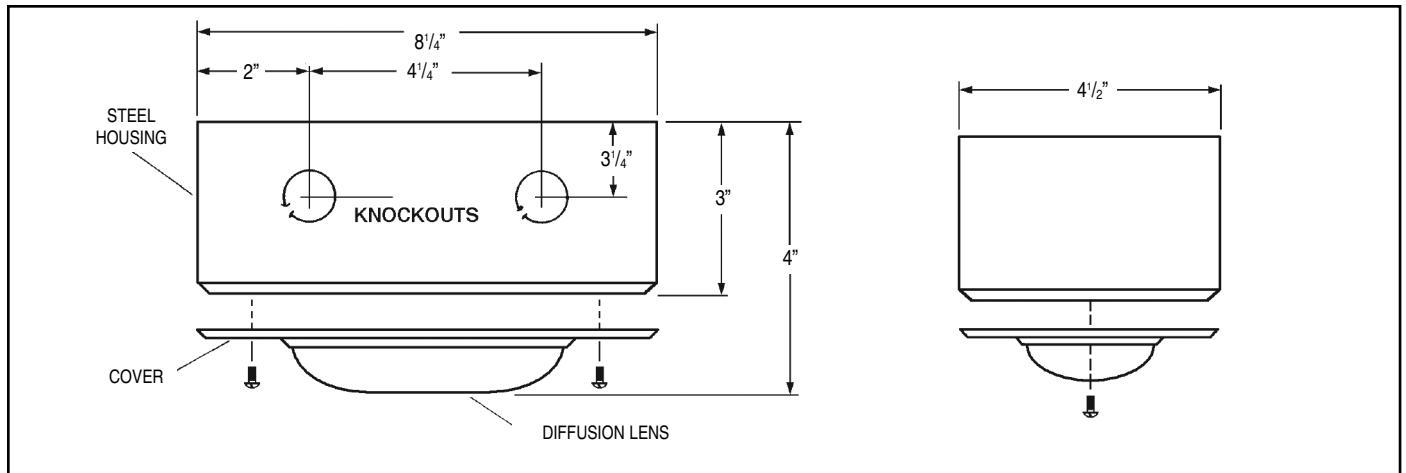

#### General Information

Rectangular fixture with diffusion lens. Welded steel housing.

**Finish:** Cover: Off-White  
Housing: Black

**Mounting:** Surface (wall or ceiling). Knockouts provided on 2 sides for 1/2" conduit and on the back for junction box.

#### Outline and Dimensions