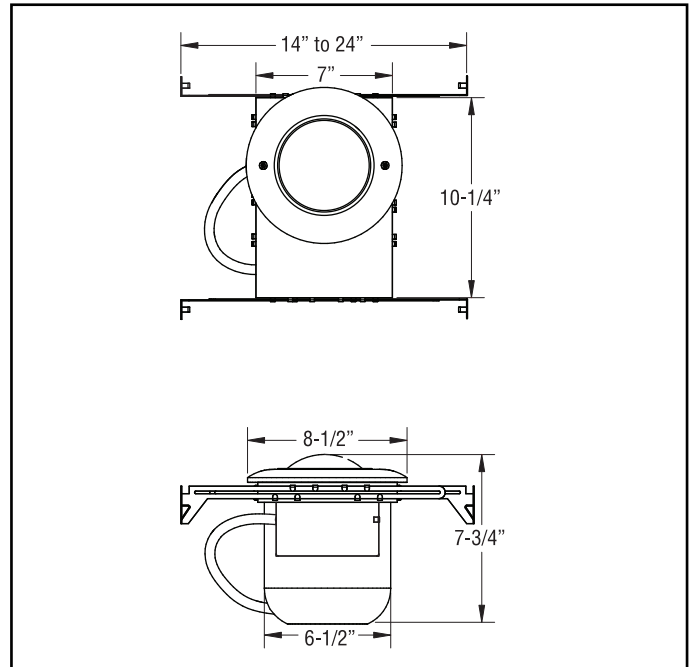

Outline and Dimensions

Dimensions are approximate and subject to change without notice.

How to Order

MODEL EXAMPLE

Series	Lamp Wattage	Color *
EF35	_____	Blank = Off-White *Optional colors require Metal Trim