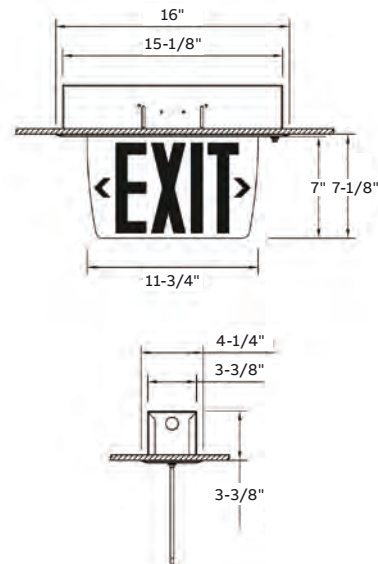

Example: TAPEF1RC

Dimensions

Dimensions are approximate and subject to change.

Power consumption

Model	AC specs	DC specs
AC-only	120 to 277VAC Less than 1.5W	-
AC/DC-remote	120 to 277VAC Less than 1.5W	6 to 24VDC Less than 1.5W
Self-powered	120 to 277VAC Less than 2.5W	Ni-Cd battery Min. 90 minutes