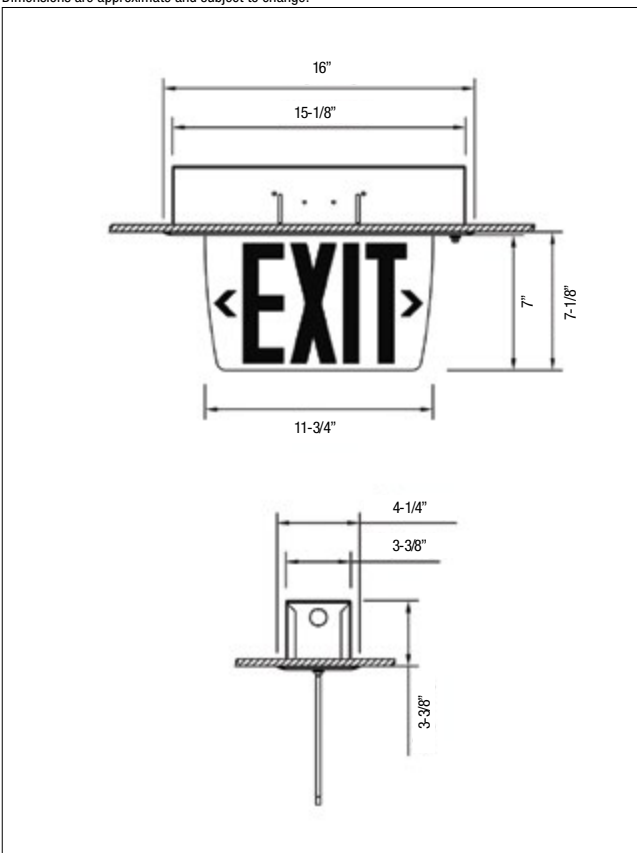

Prestige™ Economizer Series

Recessed Mount Edge-Lit Exit Sign

TYPE: _____
 CATALOG #: _____
 NOTES: _____

Features

- Rugged, 20-gauge steel back box
- Equipped with bar hanger kit for easy installation
- Formed steel flat trim plate
- Choice of finishes: textured aluminum or off-white
- Acrylic panel with curved contour provides superior clarity and illumination
- Legend with a choice of red or green letters
- Choice of legend background: clear, white (red legend only) or mirror
- Stick-on translucent directional chevrons for field installation
- Simple, two-wire universal AC input (120V to 277VAC 50/60Hz) prevents installation errors
- Sealed Nickel-Cadmium batteries provide 90 minutes of emergency lighting
- Simple, two-wire universal DC input: 6V to 24 VDC
- Long-life LED light for low maintenance costs and superior illumination
- Energy efficient power consumption: less than 2.5W for single or double face legends
- UL924 Listed
- 3-year limited warranty
 Detailed warranty terms located at: www.emergi-lite.com/usa/files/EL_Warranty.pdf

Dimensions

Dimensions are approximate and subject to change.

Power Consumption

Model	AC Specs		DC Specs	
AC-only	120 to 277VAC	Less than 1.5W	-	-
AC/DC-remote	120 to 277VAC	Less than 1.5W	6 to 24VDC	Less than 1.5W
Self-Powered	120 to 277VAC	Less than 2.5W	Ni-Cd battery	Min. 90 minutes

How to Order (Surface Mount Series)

HOUSING COLOR	SERIES	TRIM	FACE	LEGEND COLOR
TA = Textured aluminum OW = Off white	PE = AC PES = AC/DC PEN = Self-Powered	F = Recessed flat trim	1 = Single face 2 = Double face	RC = Red on clear* RW = Red on white RM = Red on mirror GC = Green on clear* GM = Green on mirror *Single face only