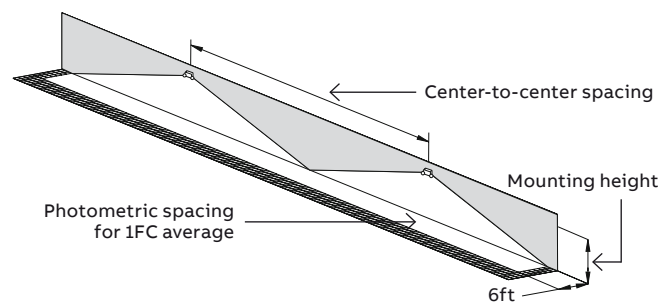

- Unit has a three-year warranty
Detailed warranty terms located on page 178 or online at:
www.emergi-lite.com/usa/files/EL_Warranty.pdf

Photometric performance

Spacing center-to-center (feet)	
7' mounting height	15' mounting height
15'	4'