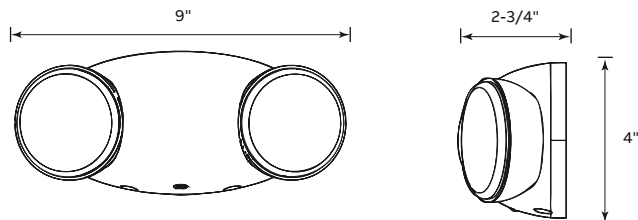

- Unit has a three-year warranty
Detailed warranty terms located on page 178 or online at:
www.emergi-lite.com/usa/files/EL_Warranty.pdf

Photometric performance

Spacing center-to-center (feet)	
7' mounting height	15' mounting height
15'	4'

Dimensions

Dimensions are approximate and subject to change.

Power consumption

	Current (A) / Power (W)
Model	120/277VAC, 60Hz
EL-2LED	0.103/0.10A
EL-2LEDR	0.13/0.16A
EL-2LEDR-AD	0.058/0.029A

How to order

Color	Series	Lamp option	Options
Blank= White B= Black	EL	-2LED= round LED array	Blank= No option R= 3.6W remote capacity to power one double head remote ¹ R-AD= 3.6W remote capacity to power one double head dedicated remote with Advanced-Diagnostics ¹