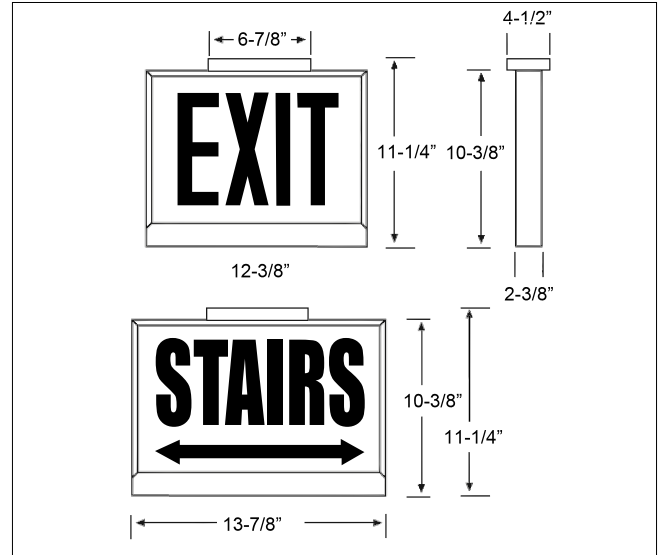

## Features

- White LED light source
- Constructed of 20-gauge steel with an off-white finish and glass panels
- Canopy supplied for top or end-mount
- Universal Knockout pattern on back plate for wall mount
- Single or Double face
- 4.8V Long-life, maintenance-free Nickel-Cadmium rechargeable on Self-Powered model
- Dual voltage 120/277, 60Hz
- Automatic solid-state charger recharges battery in 24hours
- 120 minutes run time in Emergency mode
- UL listed for Damp-Location 68°F to 122°F (20°C to 50°C)
- Meets UL 924, NFPA 101 Life safety code, NEC, OSHA, local and state codes
- City of Chicago Approved
- 3 Year Full warranty  
Detailed warranty terms located at: [www.emergi-lite.com/usa/files/EL\\_Warranty.pdf](http://www.emergi-lite.com/usa/files/EL_Warranty.pdf)

## Dimensions

Dimensions are approximate and subject to change.