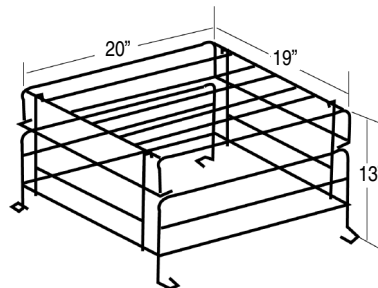

Wire Guard 3

Application: Series IL; All B and C cabinet.

How to Order: WG3