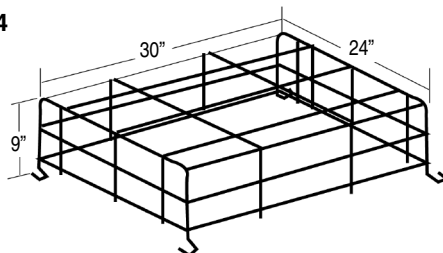

Wire Guard 4

Application: Series KS & ME (side Mounted heads par EF18 heads); all D cabinet.

How to Order: WG4