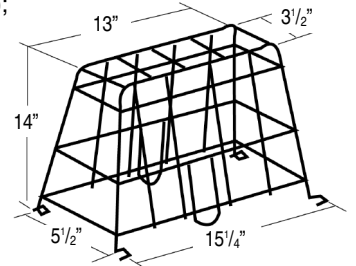

Wire Guard 5

Application: Series X10 (AC Only ceiling & end mount); X30 (ceiling mount); ECL; ECLXN; (ceiling & end mount); DX (ceiling mount).

How to Order: WG5