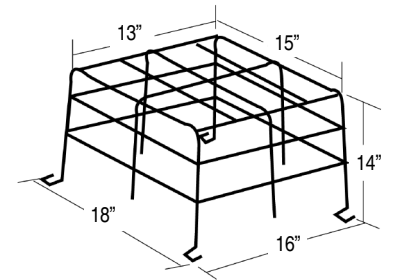

Wire Guard 6

Application: Series EF22 (single head); X10 or X30 (wall mount, self-powered with front mounted heads); EF9 (single head).

How to Order: WG6