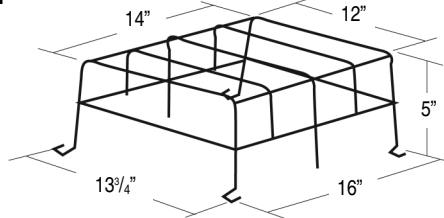

Wire Guard and Shield

Wire Guard 1

Application: Series JS & ME (Top Mounted Heads); PS (Semi Recessed); EF24 or EF24R.

How to Order: WG1

Wire Guard 5

Application: Series X10 (AC Only ceiling & end mount); X30 (ceiling mount); ECL; ECLXN; (ceiling & end mount); DX (ceiling mount).