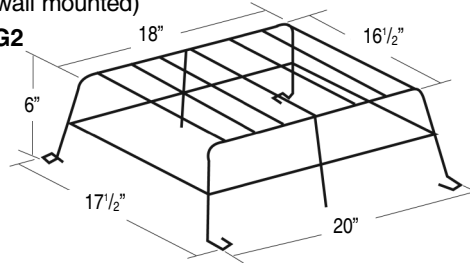

How to Order: WG5

Wire Guard 2

Application: Series JS (large cabinet); All A cabinets

Prestige DX Series

LED (wall mount)

X10 Self-Powered Series Incandescent

Preceptor Series (wall mounted)

How to Order: WG2