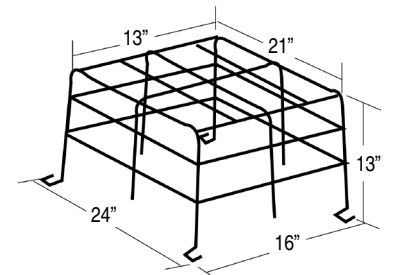

How to Order: WG3

Wire Guard 7

Application: Series RS (double head); EF32;

EF2RD (double head).

How to Order: WG7

Wire Guard 4

Application: Series KS & ME (side Mounted heads par EF18 heads); all D cabinet.