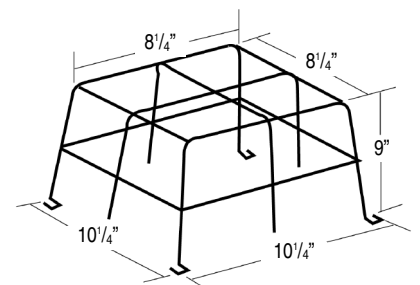

Wire Guard 8

Application: Series EF(single head); EF9; EF11; EF16; EF18; EF28 or EF32.

How to Order: WG8