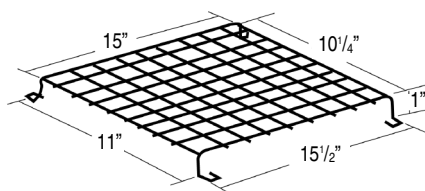

Wire Guard 11

Application: Fully recessed PS Series; GS Series; EF15, EF20, EF21R, EF35 lighting fixtures; or Fully recessed Preceptor Series.

How to Order: WG11