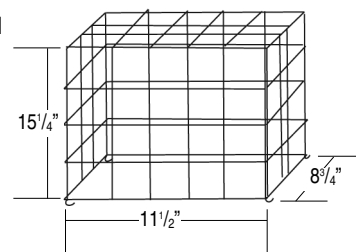

Wire Guard 15

Application: X10 Series LED (AC and AC/DC or Self-Powered), Incandescent (AC and AC/DC) Wall mounted; ECL & ECLXN Series LED (end mounted) AC and AC/DC or Self-Powered; Preceptor Series LED (end mounted) AC and AC/DC or Self-Powered; Prestige DX Series LED (end mounted) AC and AC/DC or Self-Powered.

How to Order: WG15