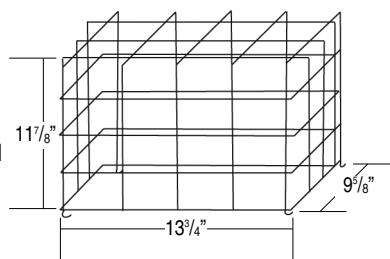

Wire Guard 14

Application: X10 or X30 Series LED, Incandescent (ceiling Mounted) AC and AC/DC or Self-Powered exit with no mounted heads; ECL or ECLXN Series LED (ceiling mounted) AC and AC/DC or Self-Powered; Preceptor Series LED (ceiling mounted) AC and AC/DC or Self-Powered

How to Order: WG14