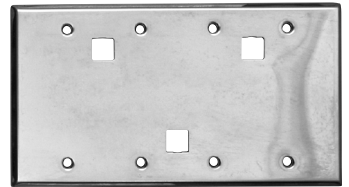

Lighting Fixture Mounting Plates

Specify mounting plate designation as a suffix to fixture type model number. Plates ordered separately, specify plate designation and fixture type.

230.1238 & 230.1239

- Single, Double or Triple Round
- Thermoplastic Construction
- Off-White or Black
- White or Black Finish Optional
- Mount direct to 4" octagonal box

Standard: EF32 and EF32D

430.0765

430.0766

450.0129 & 450.0397 & 450.0398

- Single, Double or Triple Rectangular
- Single, Triple or 4-gang steel construction
- Chrome plated finish ONLY
- Mount direct to standard outlet box

Dimensions:

single- 2 3/4" X 4 1/2" (for 1 fixture)
 3-gang- 6 7/16" X 4 1/2" (for 2 fixture)
 4-gang- 8 3/8" X 4 1/2" (for 2 or 3 fixture)
 3 5/16" mounting centers all types

Standard:

EF28, EF28D; EF18T and EF28T

*7/16" Square Hole used for EF28 heads only. 1/2" Square Holes used for EF9 and EF18

330.7583 & 330.7584

- Single or Double Round
- Die Cast Aluminum Construction
- Gasketed Weatherproof
- Black Satin Enamel Finish
- White Finish Optional
- Mount direct to 4" octagonal box