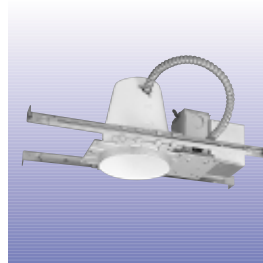

Recessed Type Housing

EL-GRHR03

Description: New construction housing
Dimensions: 5.6" x 14.24"