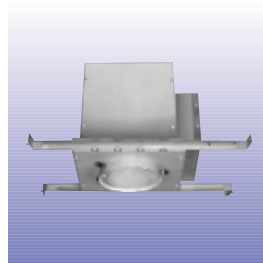

EF181D-B

Description: Double compact adjustable decorative lighting heads
Dimensions: 4.48" diameter base, 4.0" height

EF181T

Description: Triple compact adjustable decorative lighting heads
Dimensions: 11.0" diameter base, 5.2" height

EF180T

Description: Triple compact adjustable decorative lighting heads
Dimensions: 11.0" diameter base, 5.2" height

Surface Type

Color: White or black (add suffix -B)

EF150

Description: Single compact adjustable decorative lighting head-
Dimensions: 4.48" diameter base, 5.9" height

EF150D-B

Description: Double compact adjustable decorative lighting heads
Dimensions: 4.48" diameter base, 4.5" height

EF150T

Description: Triple compact adjustable decorative lighting heads
Dimensions: 11.0" diameter base, 5.9" height

EFR9WH

Description: Decorative lighting head
Dimensions: 4.0" diameter base
Color Suffix: WH-white
Requires recessed housing.

Recessed Type Housing

EL-GRHR03

Description: New construction housing
Dimensions: 5.6" x 14.24"