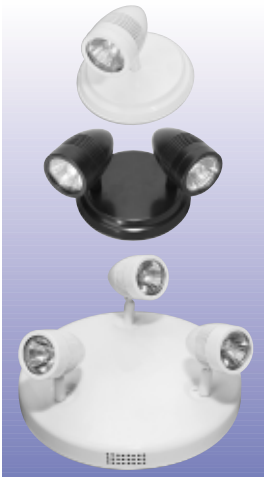

EF181D-B

Description: Double compact adjustable decorative lighting heads
Dimensions: 4.48" diameter base, 4.0" height

EF181T

Description: Triple compact adjustable decorative lighting heads
Dimensions: 11.0" diameter base, 5.2" height

Surface Type

Color: White or black with blue rim (add suffix -B)

EF180

Description: Single compact adjustable decorative lighting head-
Dimensions: 4.48" diameter base, 5.2" height

EF180D-B

Description: Double compact adjustable decorative lighting heads
Dimensions: 4.48" diameter base, 4.0" height

EF180T

Description: Triple compact adjustable decorative lighting heads
Dimensions: 11.0" diameter base, 5.2" height

Surface Type

Color: White or black (add suffix -B)

EF150

Description: Single compact adjustable decorative lighting head-
Dimensions: 4.48" diameter base, 5.9" height

EF150D-B

Description: Double compact adjustable decorative lighting heads
Dimensions: 4.48" diameter base, 4.5" height

EF150T

Description: Triple compact adjustable decorative lighting heads
Dimensions: 11.0" diameter base, 5.9" height