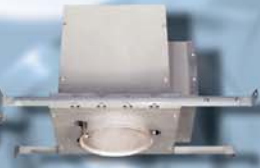

EFR9WH

EL-GRHR06