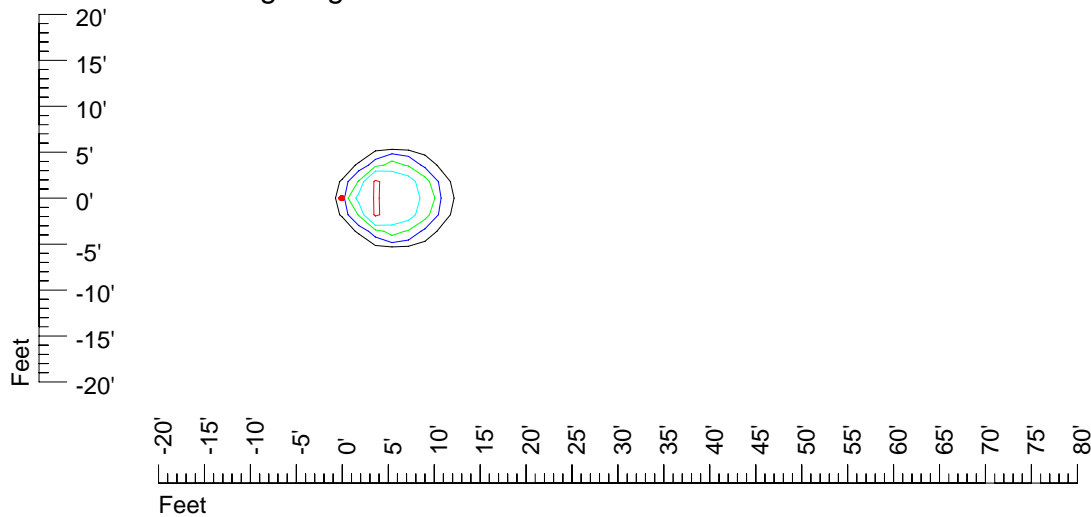

# IES Photometric files 20wGU10-10

Isoline template 7' mounting height

Isoline values — 0.1 fc — 0.25 fc — 0.5 fc — 1.0 fc — 2.0 fc

Mounting height 7' Tilt 0°

Mounting height 7' Tilt 30°

Mounting height 7' Tilt 15°