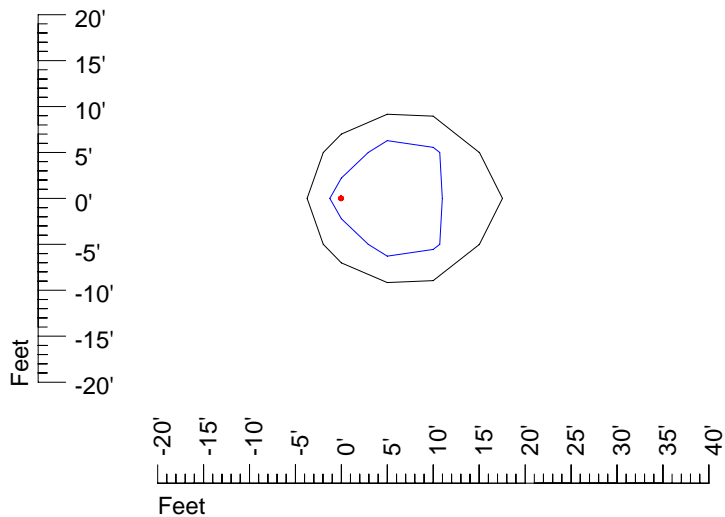

## Isoline template 25' mounting height

Isoline values — 0.1 fc — 0.25 fc — 0.5 fc — 1.0 fc — 2.0 fc

Mounting height 25' Tilt 0°

Mounting height 25' Tilt 30°

Mounting height 25' Tilt 15°

Mounting height 25' Tilt 45°