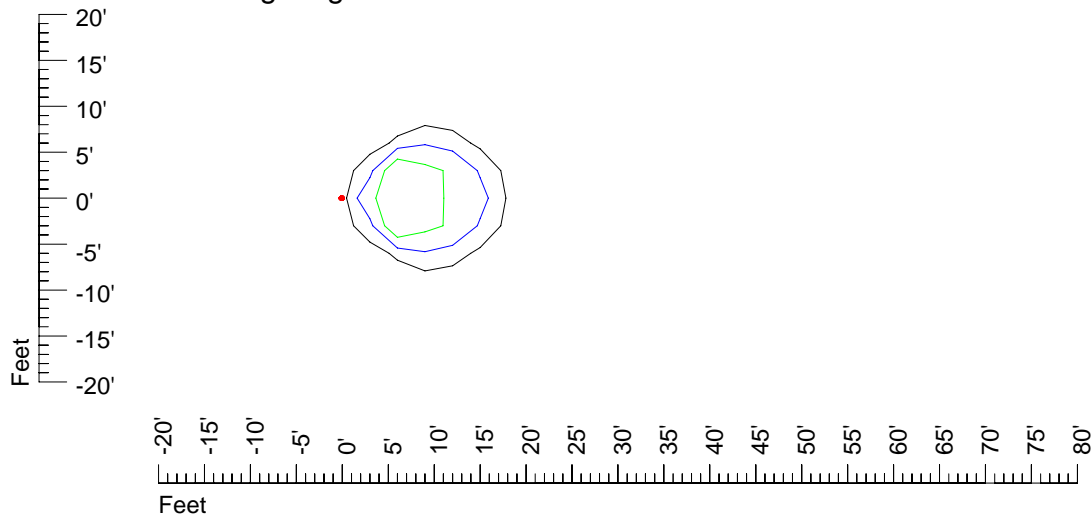

## Isoline template 15' mounting height

Isoline values — 0.1 fc — 0.25 fc — 0.5 fc — 1.0 fc — 2.0 fc

Mounting height 15' Tilt 0°

Mounting height 15' Tilt 30°

Mounting height 15' Tilt 15°

Mounting height 15' Tilt 45°