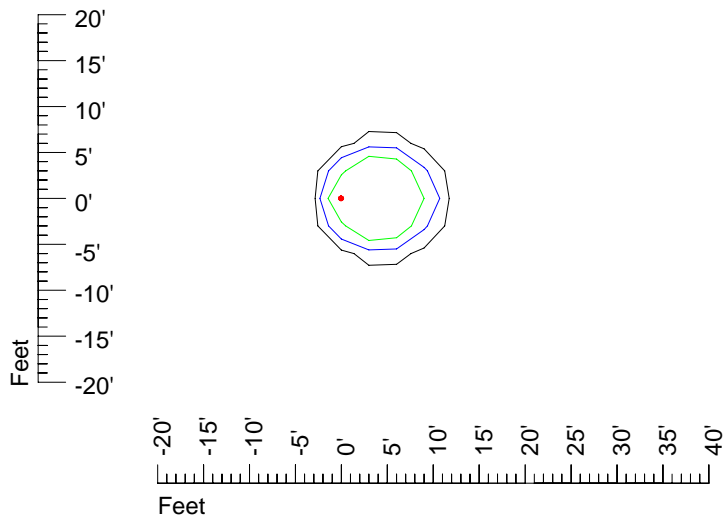

## Isoline template 15' mounting height

Isoline values — 0.1 fc — 0.25 fc — 0.5 fc — 1.0 fc — 2.0 fc

Mounting height 15' Tilt 0°

Mounting height 15' Tilt 30°

Mounting height 15' Tilt 15°

Mounting height 15' Tilt 45°