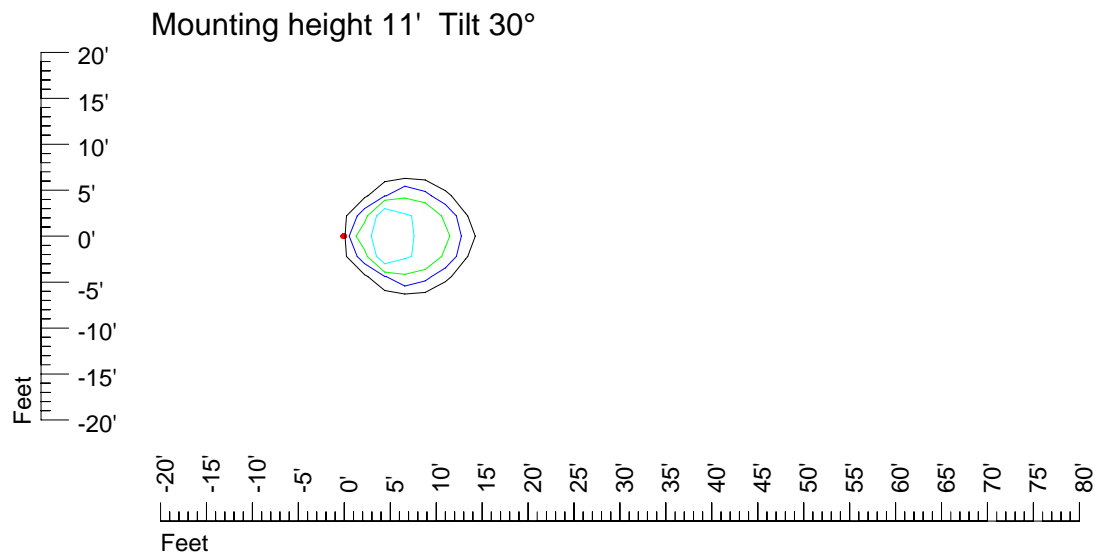

IES Photometric files 20wGU10-10

Isoline template 11' mounting height

Isoline values — 0.1 fc — 0.25 fc — 0.5 fc — 1.0 fc — 2.0 fc