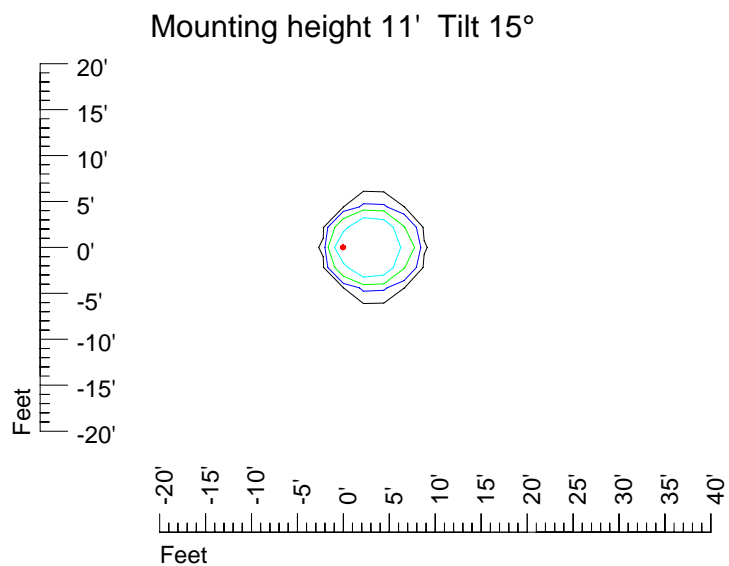

IES Photometric files 20wGU10-10

Isoline template 11' mounting height

Isoline values — 0.1 fc — 0.25 fc — 0.5 fc — 1.0 fc — 2.0 fc