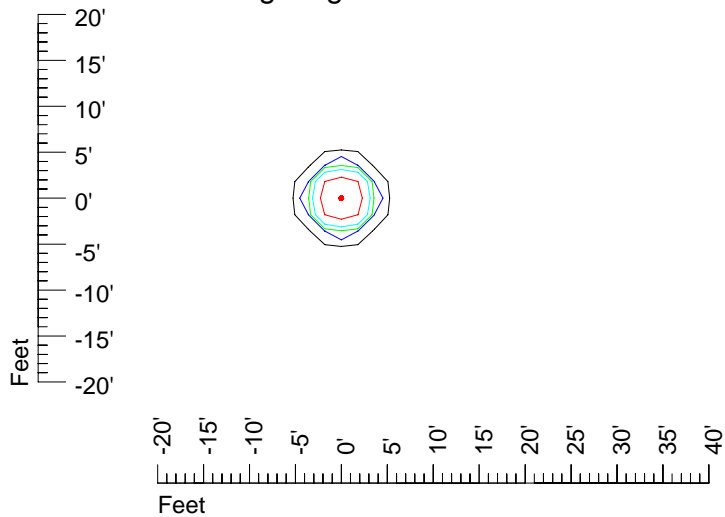

# IES Photometric files 20wGU10-10

Isoline template 7' mounting height

Isoline values — 0.1 fc — 0.25 fc — 0.5 fc — 1.0 fc — 2.0 fc

Mounting height 7' Tilt 0°

Mounting height 7' Tilt 30°

Mounting height 7' Tilt 15°

## Isoline template 20' mounting height

Isoline values — 0.1 fc — 0.25 fc — 0.5 fc — 1.0 fc — 2.0 fc

Mounting height 20' Tilt 0°

Mounting height 20' Tilt 30°

Mounting height 20' Tilt 15°

Mounting height 20' Tilt 45°