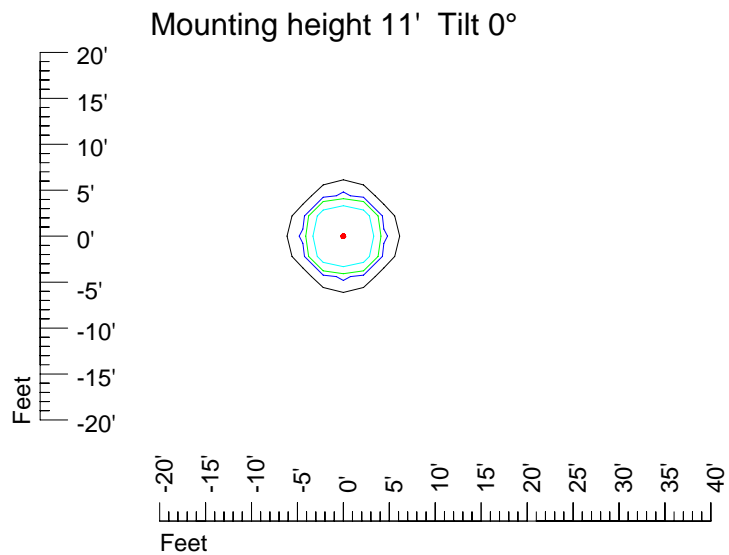

IES Photometric files 20wGU10-10

Isoline template 11' mounting height

Isoline values — 0.1 fc — 0.25 fc — 0.5 fc — 1.0 fc — 2.0 fc