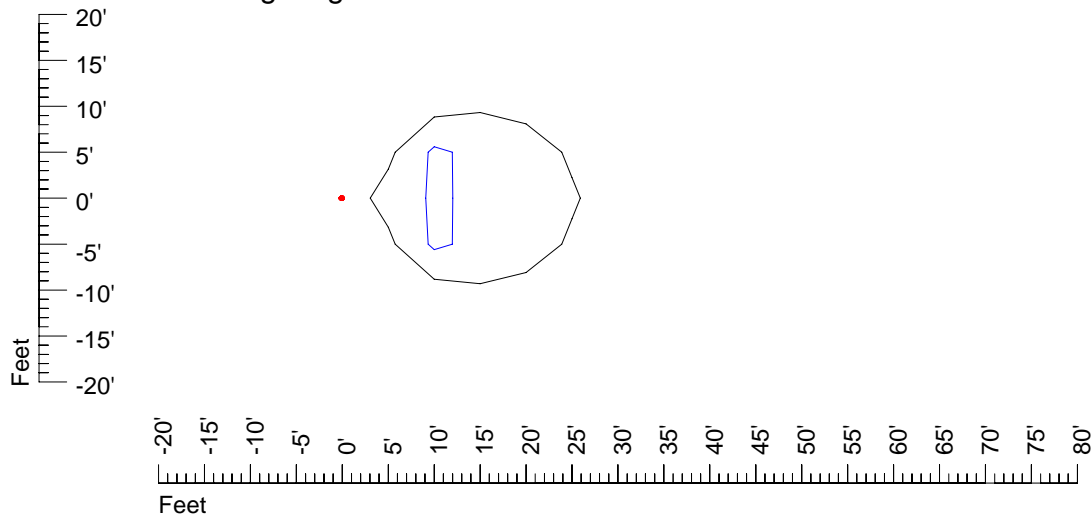

Mounting height 25' Tilt 30°