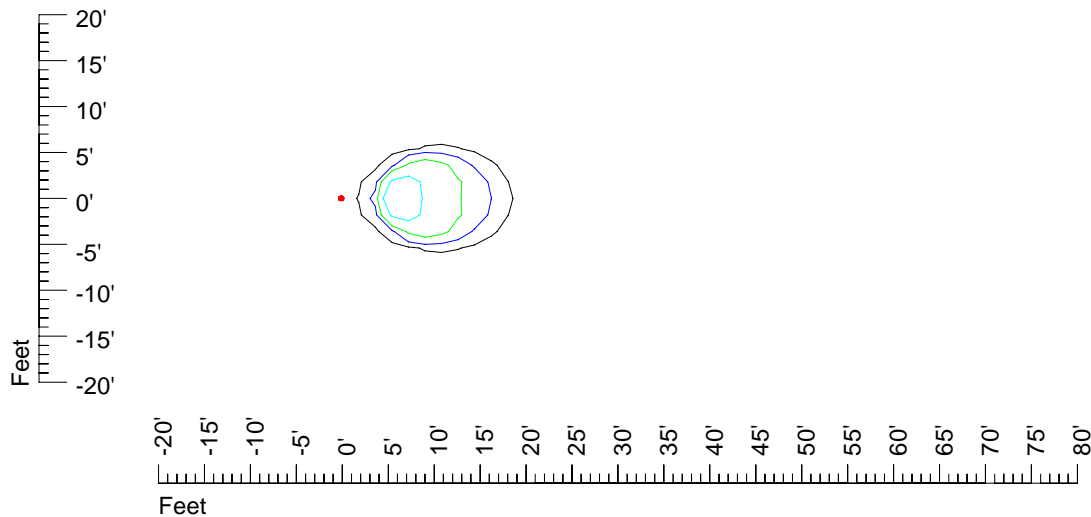

## Isoline template 9' mounting height

Isoline values — 0.1 fc — 0.25 fc — 0.5 fc — 1.0 fc — 2.0 fc

Mounting height 9' Tilt 0°

Mounting height 9' Tilt 30°

Mounting height 9' Tilt 15°

Mounting height 9' Tilt 45°