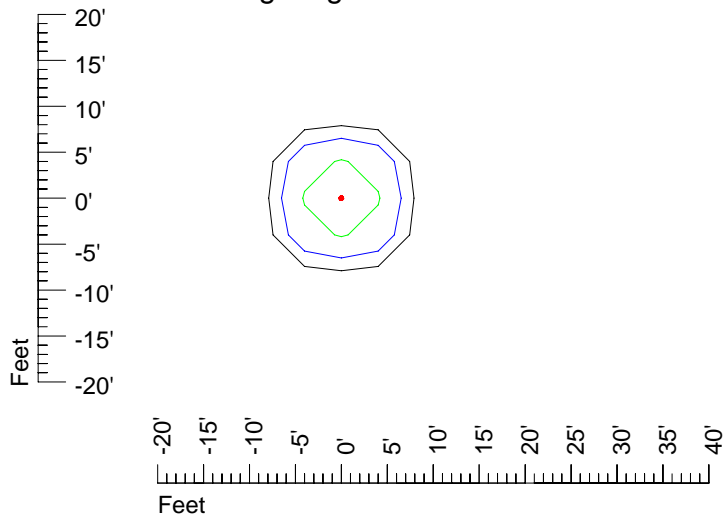

IES Photometric files 20wGU10-10

Isoline template 20' mounting height

Isoline values — 0.1 fc — 0.25 fc — 0.5 fc — 1.0 fc — 2.0 fc

Mounting height 20' Tilt 0°