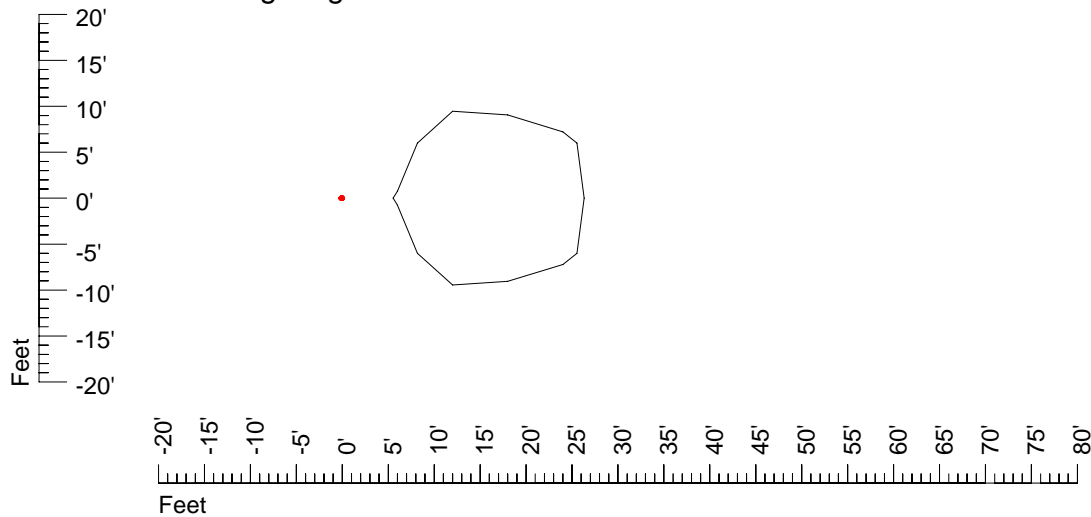

Mounting height 30' Tilt 30°