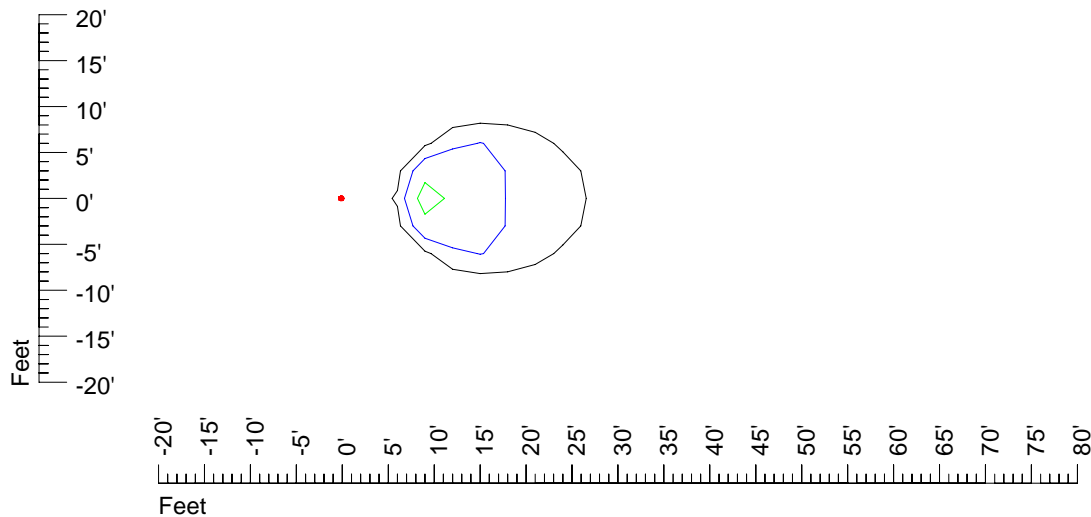

## Isoline template 15' mounting height

Isoline values — 0.1 fc — 0.25 fc — 0.5 fc — 1.0 fc — 2.0 fc

Mounting height 15' Tilt 0°

Mounting height 15' Tilt 30°

Mounting height 15' Tilt 15°

Mounting height 15' Tilt 45°