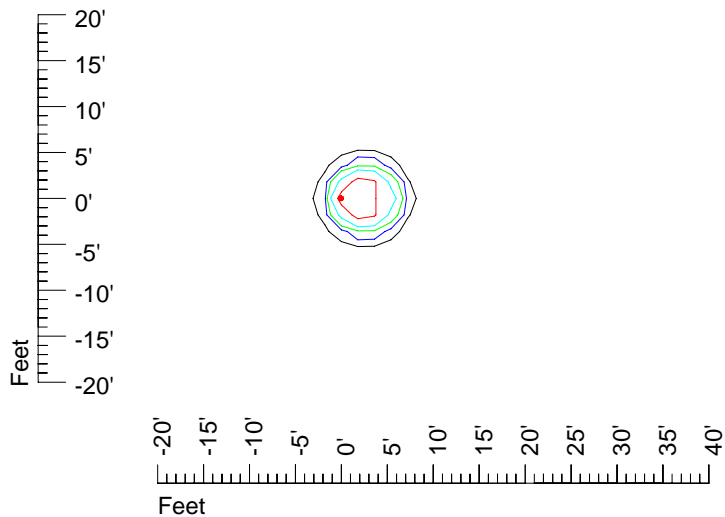

# IES Photometric files 20wGU10-10

Isoline template 7' mounting height

Isoline values — 0.1 fc — 0.25 fc — 0.5 fc — 1.0 fc — 2.0 fc

Mounting height 7' Tilt 0°

Mounting height 7' Tilt 30°

Mounting height 7' Tilt 15°

Mounting height 7' Tilt 45°

## Isoline template 20' mounting height

Isoline values — 0.1 fc — 0.25 fc — 0.5 fc — 1.0 fc — 2.0 fc

Mounting height 20' Tilt 0°

Mounting height 20' Tilt 30°

Mounting height 20' Tilt 15°

Mounting height 20' Tilt 45°