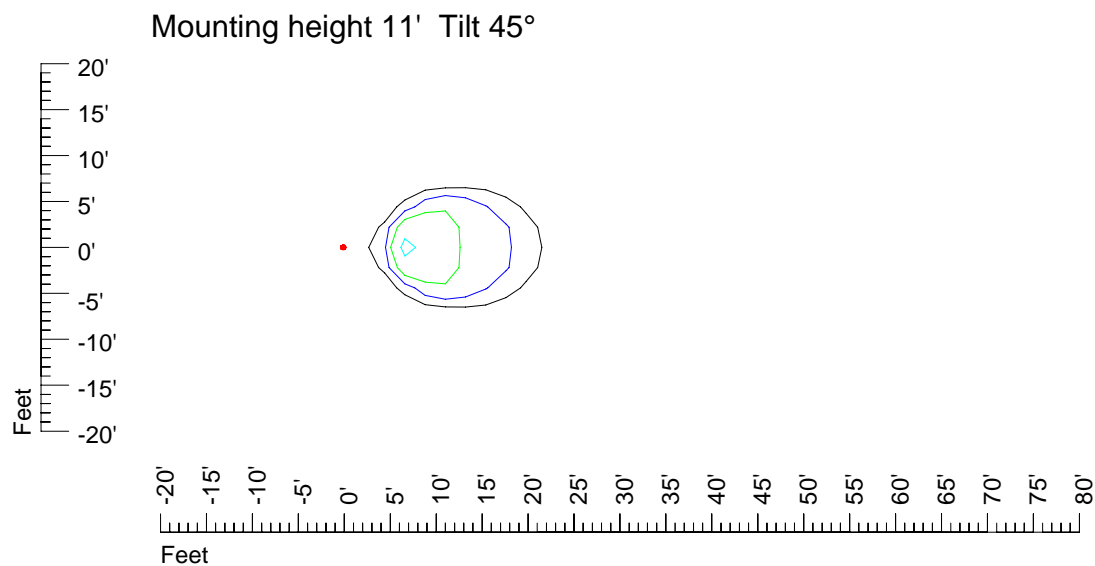

IES Photometric files 20wGU10-10

Isoline template 11' mounting height

Isoline values — 0.1 fc — 0.25 fc — 0.5 fc — 1.0 fc — 2.0 fc