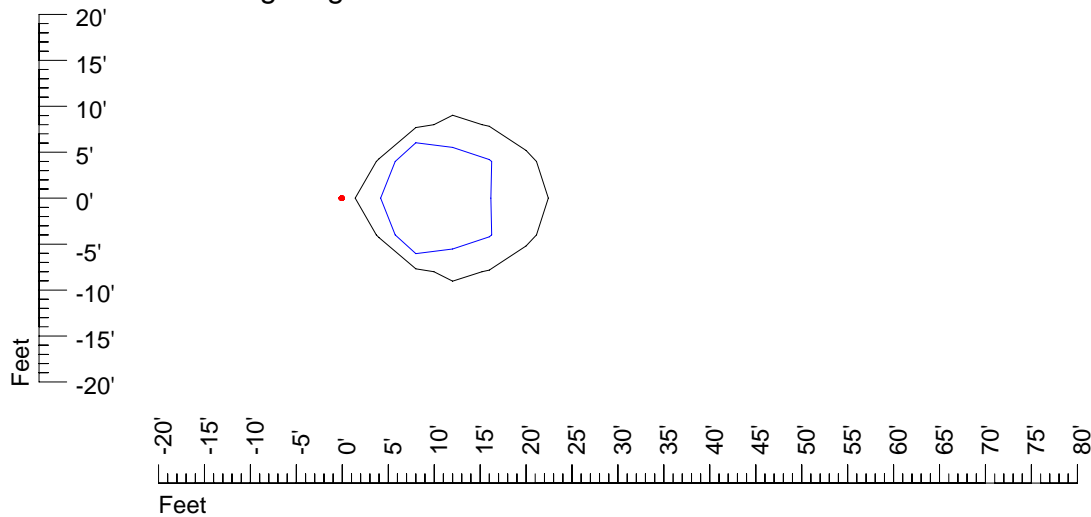

## Isoline template 20' mounting height

Isoline values — 0.1 fc — 0.25 fc — 0.5 fc — 1.0 fc — 2.0 fc

Mounting height 20' Tilt 0°

Mounting height 20' Tilt 30°

Mounting height 20' Tilt 15°

Mounting height 20' Tilt 45°