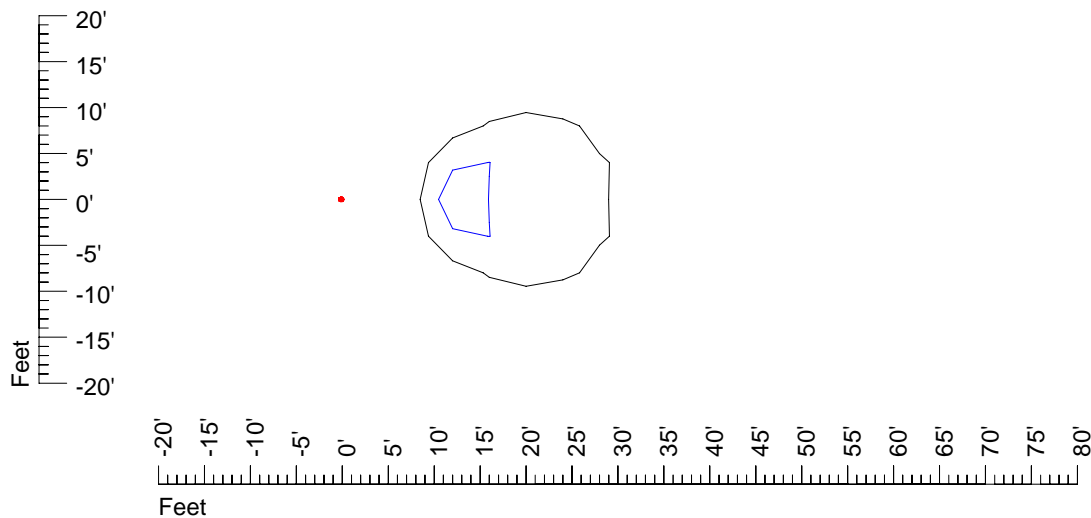

## Isoline template 20' mounting height

Isoline values — 0.1 fc — 0.25 fc — 0.5 fc — 1.0 fc — 2.0 fc

Mounting height 20' Tilt 0°

Mounting height 20' Tilt 30°

Mounting height 20' Tilt 15°

Mounting height 20' Tilt 45°