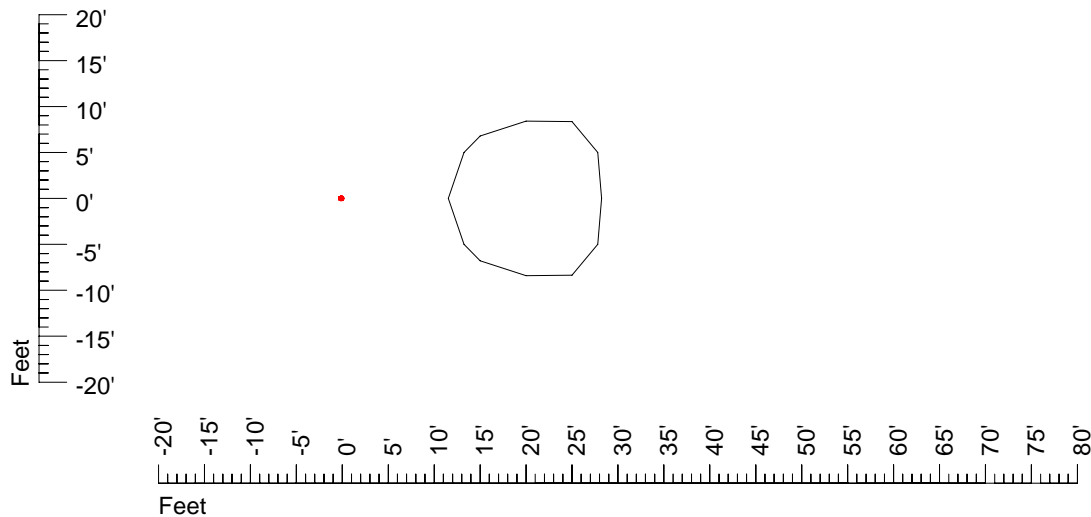

## Isoline template 25' mounting height

Isoline values — 0.1 fc — 0.25 fc — 0.5 fc — 1.0 fc — 2.0 fc

Mounting height 25' Tilt 0°

Mounting height 25' Tilt 30°

Mounting height 25' Tilt 15°

Mounting height 25' Tilt 45°