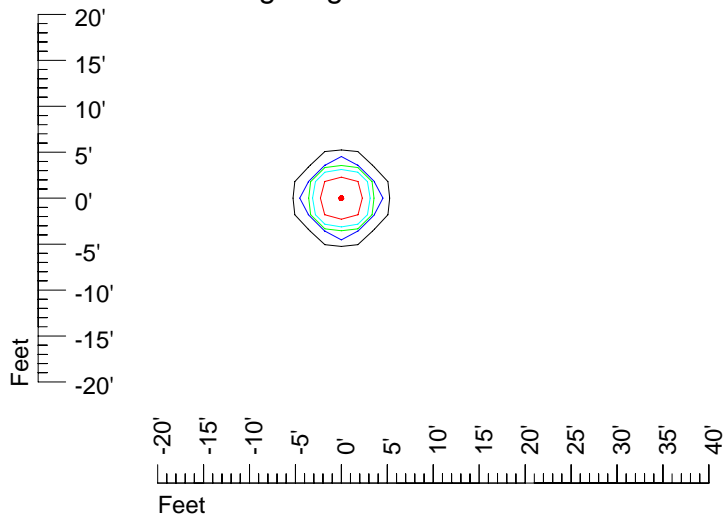

IES Photometric files 20wGU10-10

Isoline template 9' mounting height

Isoline values — 0.1 fc — 0.25 fc — 0.5 fc — 1.0 fc — 2.0 fc

Mounting height 9' Tilt 0°