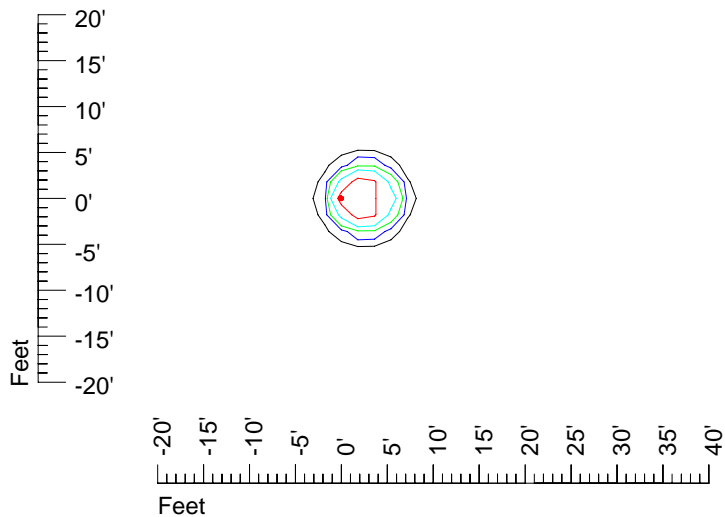

# IES Photometric files 20wGU10-10

Isoline template 7' mounting height

Isoline values — 0.1 fc — 0.25 fc — 0.5 fc — 1.0 fc — 2.0 fc

Mounting height 7' Tilt 0°

Mounting height 7' Tilt 30°

Mounting height 7' Tilt 15°

## Isoline template 9' mounting height

Isoline values — 0.1 fc — 0.25 fc — 0.5 fc — 1.0 fc — 2.0 fc

Mounting height 9' Tilt 0°

Mounting height 9' Tilt 30°

Mounting height 9' Tilt 15°

Mounting height 9' Tilt 45°