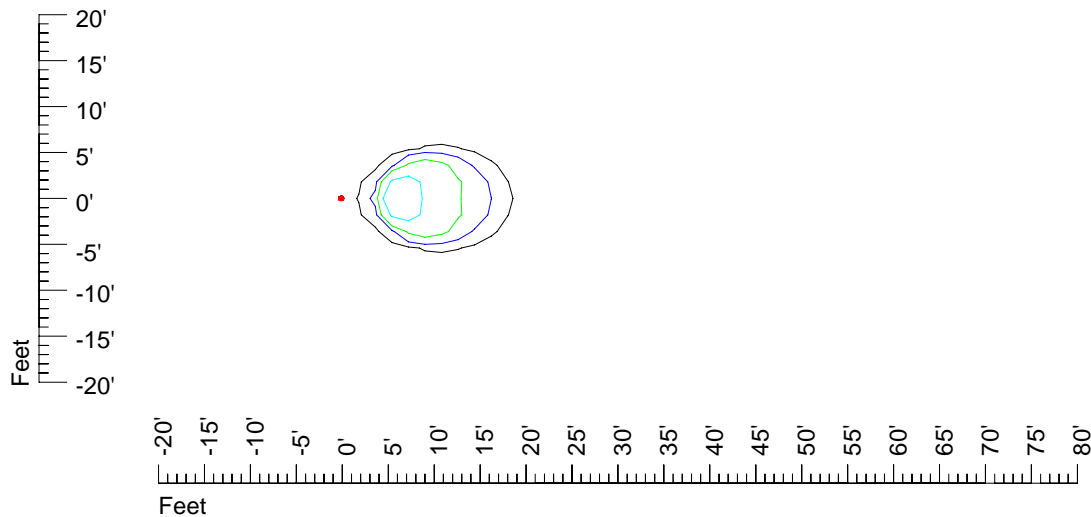

Mounting height 7' Tilt 45°