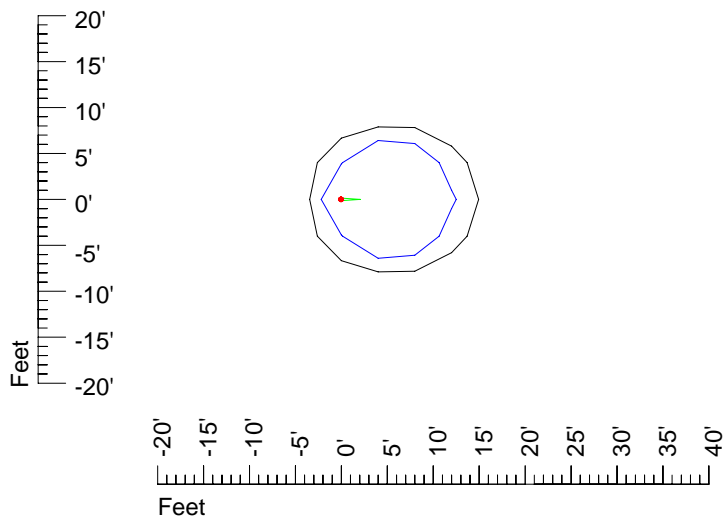

## Isoline template 20' mounting height

Isoline values — 0.1 fc — 0.25 fc — 0.5 fc — 1.0 fc — 2.0 fc

Mounting height 20' Tilt 0°

Mounting height 20' Tilt 30°

Mounting height 20' Tilt 15°

Mounting height 20' Tilt 45°