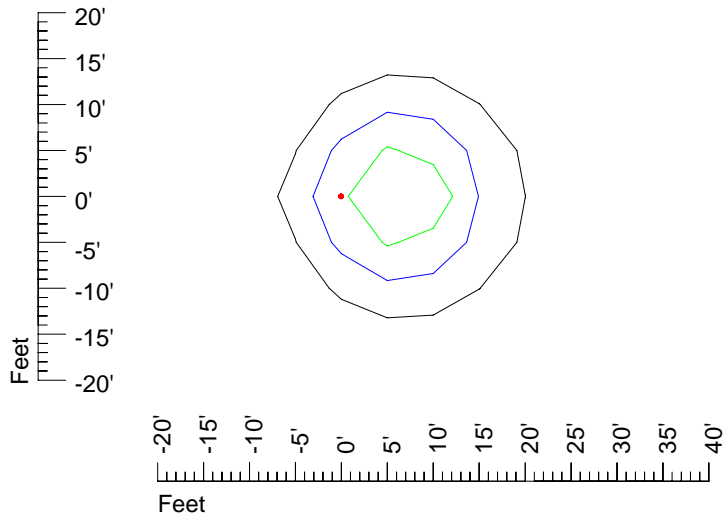

Mounting height 11' Tilt 30°

Mounting height 11' Tilt 15°

Mounting height 11' Tilt 45°

IES Photometric files 9727-10

Isoline template 15' mounting height

Isoline values — 0.1 fc — 0.25 fc — 0.5 fc — 1.0 fc — 2.0 fc

Mounting height 15' Tilt 0°

Mounting height 15' Tilt 30°

Mounting height 15' Tilt 15°

Mounting height 15' Tilt 45°

IES Photometric files 9727-10

Isoline template 20' mounting height

Isoline values — 0.1 fc — 0.25 fc — 0.5 fc — 1.0 fc — 2.0 fc

Mounting height 20' Tilt 0°

Mounting height 20' Tilt 30°

Mounting height 20' Tilt 15°

Mounting height 20' Tilt 45°

IES Photometric files 9727-10

Isoline template 25' mounting height

Isoline values — 0.1 fc — 0.25 fc — 0.5 fc — 1.0 fc — 2.0 fc

Mounting height 25' Tilt 0°

Mounting height 25' Tilt 30°

Mounting height 25' Tilt 15°

Mounting height 25' Tilt 45°

IES Photometric files 9727-10

Isoline template 30' mounting height

Isoline values — 0.1 fc — 0.25 fc — 0.5 fc — 1.0 fc — 2.0 fc