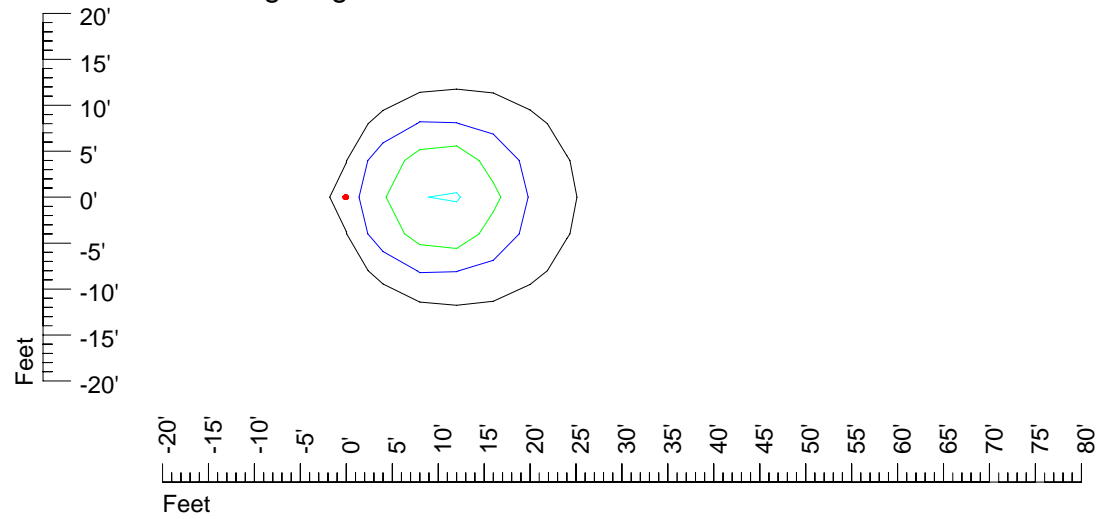

Mounting height 11' Tilt 30°

Mounting height 11' Tilt 15°

Mounting height 11' Tilt 45°

IES Photometric files 9727-10

Isoline template 15' mounting height

Isoline values — 0.1 fc — 0.25 fc — 0.5 fc — 1.0 fc — 2.0 fc

Mounting height 15' Tilt 0°

Mounting height 15' Tilt 30°

Mounting height 15' Tilt 15°

Mounting height 15' Tilt 45°

IES Photometric files 9727-10

Isoline template 20' mounting height

Isoline values — 0.1 fc — 0.25 fc — 0.5 fc — 1.0 fc — 2.0 fc

Mounting height 20' Tilt 0°

Mounting height 20' Tilt 30°

Mounting height 20' Tilt 15°

Mounting height 20' Tilt 45°

IES Photometric files 9727-10

Isoline template 25' mounting height

Isoline values — 0.1 fc — 0.25 fc — 0.5 fc — 1.0 fc — 2.0 fc