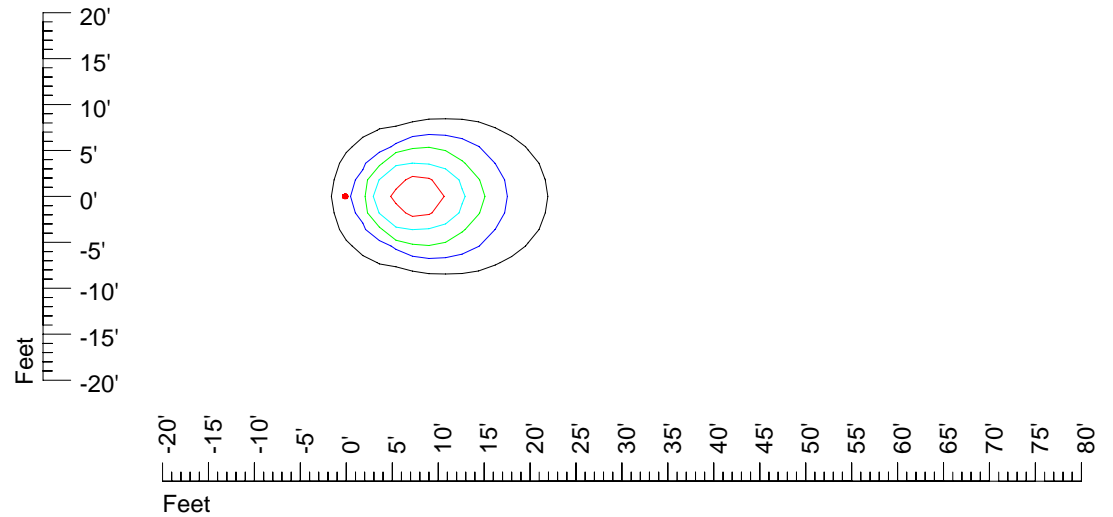

IES Photometric files 9727-10

Isoline template 7' mounting height

Isoline values — 0.1 fc — 0.25 fc — 0.5 fc — 1.0 fc — 2.0 fc

Mounting height 7' Tilt 0°

Mounting height 7' Tilt 30°

Mounting height 7' Tilt 15°

Mounting height 7' Tilt 45°

IES Photometric files 9727-10

Isoline template 9' mounting height

Isoline values — 0.1 fc — 0.25 fc — 0.5 fc — 1.0 fc — 2.0 fc

Mounting height 9' Tilt 0°

Mounting height 9' Tilt 30°

Mounting height 9' Tilt 15°

Mounting height 9' Tilt 45°

IES Photometric files 9727-10

Isoline template 11' mounting height

Isoline values — 0.1 fc — 0.25 fc — 0.5 fc — 1.0 fc — 2.0 fc

Mounting height 11' Tilt 0°