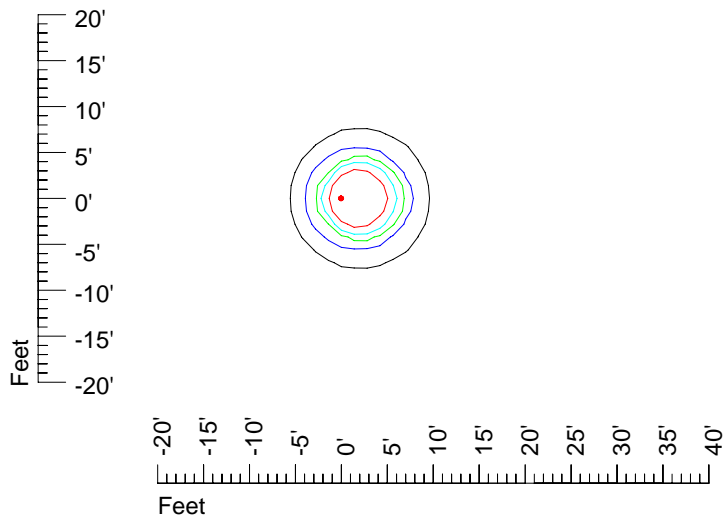

IES Photometric files 9727-10

Isoline template 7' mounting height

Isoline values — 0.1 fc — 0.25 fc — 0.5 fc — 1.0 fc — 2.0 fc

Mounting height 7' Tilt 0°

Mounting height 7' Tilt 30°

Mounting height 7' Tilt 15°

Mounting height 7' Tilt 45°

IES Photometric files 9727-10

Isoline template 9' mounting height

Isoline values — 0.1 fc — 0.25 fc — 0.5 fc — 1.0 fc — 2.0 fc

Mounting height 9' Tilt 0°

Mounting height 9' Tilt 30°

Mounting height 9' Tilt 15°

Mounting height 9' Tilt 45°

IES Photometric files 9727-10

Isoline template 11' mounting height

Isoline values — 0.1 fc — 0.25 fc — 0.5 fc — 1.0 fc — 2.0 fc

Mounting height 11' Tilt 0°

Mounting height 20' Tilt 0°

Mounting height 20' Tilt 30°

Mounting height 20' Tilt 15°

Mounting height 20' Tilt 45°

IES Photometric files 9727-10

Isoline template 25' mounting height

Isoline values — 0.1 fc — 0.25 fc — 0.5 fc — 1.0 fc — 2.0 fc