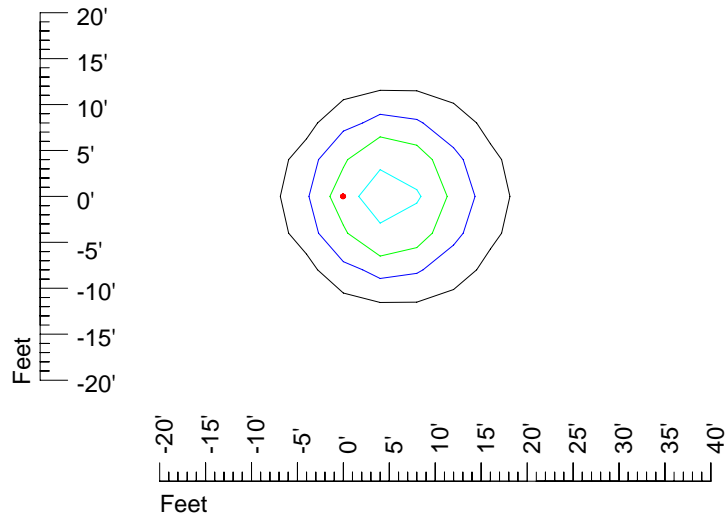

IES Photometric files 9727-10

Isoline template 7' mounting height

Isoline values — 0.1 fc — 0.25 fc — 0.5 fc — 1.0 fc — 2.0 fc

Mounting height 7' Tilt 0°

Mounting height 7' Tilt 30°

Mounting height 7' Tilt 15°

Mounting height 11' Tilt 30°

Mounting height 11' Tilt 15°

Mounting height 11' Tilt 45°

IES Photometric files 9727-10

Isoline template 15' mounting height

Isoline values — 0.1 fc — 0.25 fc — 0.5 fc — 1.0 fc — 2.0 fc

Mounting height 15' Tilt 0°

Mounting height 15' Tilt 30°

Mounting height 15' Tilt 15°

Mounting height 15' Tilt 45°

IES Photometric files 9727-10

Isoline template 20' mounting height

Isoline values — 0.1 fc — 0.25 fc — 0.5 fc — 1.0 fc — 2.0 fc

Mounting height 20' Tilt 0°

Mounting height 20' Tilt 30°

Mounting height 20' Tilt 15°

Mounting height 20' Tilt 45°

IES Photometric files 9727-10

Isoline template 25' mounting height

Isoline values — 0.1 fc — 0.25 fc — 0.5 fc — 1.0 fc — 2.0 fc