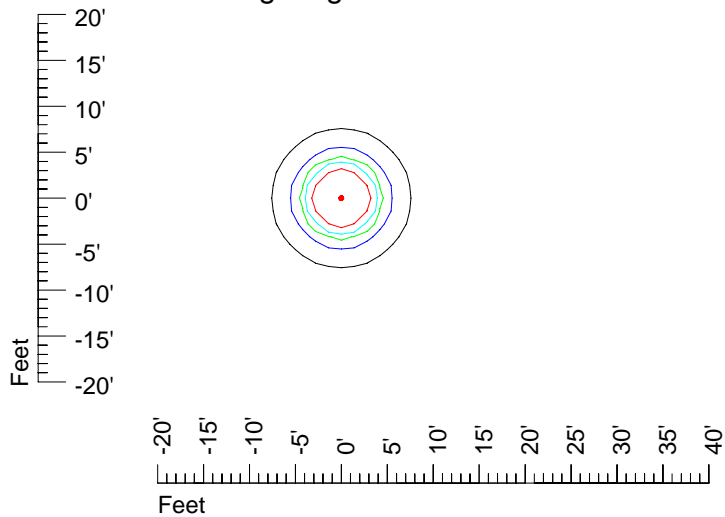

IES Photometric files 9727-10

Isoline template 7' mounting height

Isoline values — 0.1 fc — 0.25 fc — 0.5 fc — 1.0 fc — 2.0 fc

Mounting height 7' Tilt 0°

Mounting height 7' Tilt 30°

Mounting height 7' Tilt 15°

Mounting height 7' Tilt 45°

IES Photometric files 9727-10

Isoline template 9' mounting height

Isoline values — 0.1 fc — 0.25 fc — 0.5 fc — 1.0 fc — 2.0 fc

Mounting height 9' Tilt 0°

Mounting height 9' Tilt 30°

Mounting height 9' Tilt 15°

Mounting height 9' Tilt 45°

IES Photometric files 9727-10

Isoline template 11' mounting height

Isoline values — 0.1 fc — 0.25 fc — 0.5 fc — 1.0 fc — 2.0 fc

Mounting height 11' Tilt 0°

Mounting height 20' Tilt 0°

Mounting height 20' Tilt 30°

Mounting height 20' Tilt 15°

Mounting height 20' Tilt 45°

IES Photometric files 9727-10

Isoline template 25' mounting height

Isoline values — 0.1 fc — 0.25 fc — 0.5 fc — 1.0 fc — 2.0 fc