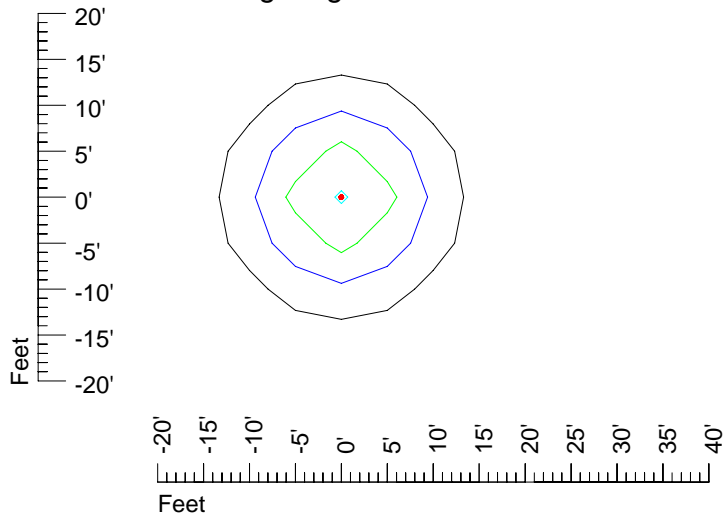

Mounting height 11' Tilt 30°

Mounting height 11' Tilt 15°

Mounting height 11' Tilt 45°

IES Photometric files 9727-10

Isoline template 15' mounting height

Isoline values — 0.1 fc — 0.25 fc — 0.5 fc — 1.0 fc — 2.0 fc

Mounting height 15' Tilt 0°

Mounting height 15' Tilt 30°

Mounting height 15' Tilt 15°

Mounting height 15' Tilt 45°

IES Photometric files 9727-10

Isoline template 20' mounting height

Isoline values — 0.1 fc — 0.25 fc — 0.5 fc — 1.0 fc — 2.0 fc

Mounting height 20' Tilt 0°

Mounting height 20' Tilt 30°

Mounting height 20' Tilt 15°

Mounting height 20' Tilt 45°

IES Photometric files 9727-10

Isoline template 25' mounting height

Isoline values — 0.1 fc — 0.25 fc — 0.5 fc — 1.0 fc — 2.0 fc

Mounting height 25' Tilt 0°

Mounting height 25' Tilt 30°

Mounting height 25' Tilt 15°

Mounting height 25' Tilt 45°

IES Photometric files 9727-10

Isoline template 30' mounting height

Isoline values — 0.1 fc — 0.25 fc — 0.5 fc — 1.0 fc — 2.0 fc