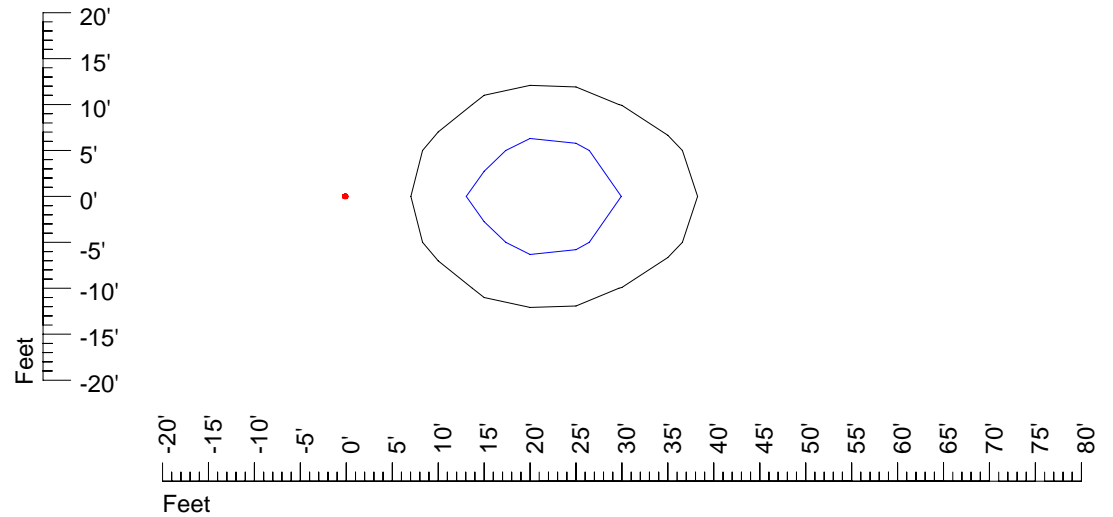

IES Photometric files 9727-10

Isoline template 7' mounting height

Isoline values — 0.1 fc — 0.25 fc — 0.5 fc — 1.0 fc — 2.0 fc

Mounting height 7' Tilt 0°

Mounting height 7' Tilt 30°

Mounting height 7' Tilt 15°

Mounting height 20' Tilt 0°

Mounting height 20' Tilt 30°

Mounting height 20' Tilt 15°

Mounting height 20' Tilt 45°

IES Photometric files 9727-10

Isoline template 25' mounting height

Isoline values — 0.1 fc — 0.25 fc — 0.5 fc — 1.0 fc — 2.0 fc

Mounting height 25' Tilt 0°

Mounting height 25' Tilt 30°

Mounting height 25' Tilt 15°

Mounting height 25' Tilt 45°

IES Photometric files 9727-10

Isoline template 30' mounting height

Isoline values — 0.1 fc — 0.25 fc — 0.5 fc — 1.0 fc — 2.0 fc

Mounting height 30' Tilt 0°

Mounting height 30' Tilt 30°

Mounting height 30' Tilt 15°

Mounting height 30' Tilt 45°