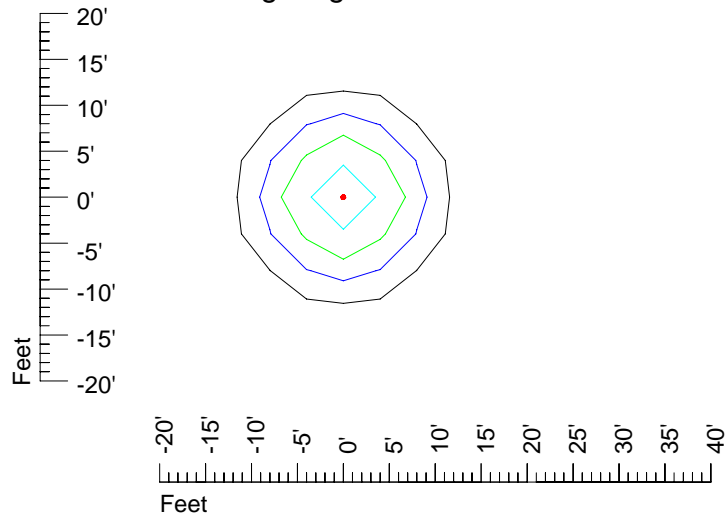

IES Photometric files 9727-10

Isoline template 7' mounting height

Isoline values — 0.1 fc — 0.25 fc — 0.5 fc — 1.0 fc — 2.0 fc

Mounting height 7' Tilt 0°

Mounting height 7' Tilt 30°

Mounting height 7' Tilt 15°

Mounting height 11' Tilt 30°

Mounting height 11' Tilt 15°

Mounting height 11' Tilt 45°

IES Photometric files 9727-10

Isoline template 15' mounting height

Isoline values — 0.1 fc — 0.25 fc — 0.5 fc — 1.0 fc — 2.0 fc

Mounting height 15' Tilt 0°

Mounting height 15' Tilt 30°

Mounting height 15' Tilt 15°

Mounting height 15' Tilt 45°

IES Photometric files 9727-10

Isoline template 20' mounting height

Isoline values — 0.1 fc — 0.25 fc — 0.5 fc — 1.0 fc — 2.0 fc

Mounting height 20' Tilt 0°

Mounting height 20' Tilt 30°

Mounting height 20' Tilt 15°

Mounting height 20' Tilt 45°

IES Photometric files 9727-10

Isoline template 25' mounting height

Isoline values — 0.1 fc — 0.25 fc — 0.5 fc — 1.0 fc — 2.0 fc