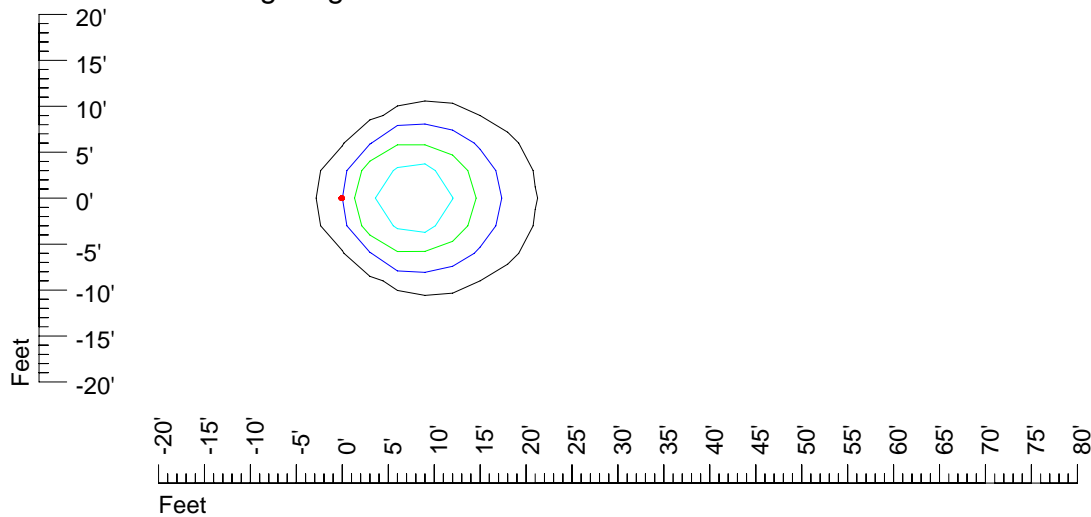

Mounting height 15' Tilt 30°