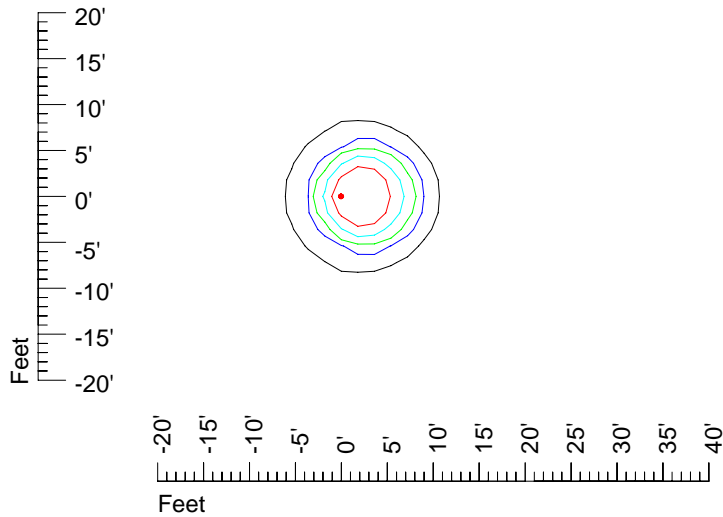

IES Photometric files 9727-10

Isoline template 7' mounting height

Isoline values — 0.1 fc — 0.25 fc — 0.5 fc — 1.0 fc — 2.0 fc

Mounting height 7' Tilt 0°

Mounting height 7' Tilt 30°

Mounting height 7' Tilt 15°

Mounting height 7' Tilt 45°

IES Photometric files 9727-10

Isoline template 9' mounting height

Isoline values — 0.1 fc — 0.25 fc — 0.5 fc — 1.0 fc — 2.0 fc

Mounting height 9' Tilt 0°

Mounting height 9' Tilt 30°

Mounting height 9' Tilt 15°

Mounting height 9' Tilt 45°

IES Photometric files 9727-10

Isoline template 11' mounting height

Isoline values — 0.1 fc — 0.25 fc — 0.5 fc — 1.0 fc — 2.0 fc

Mounting height 11' Tilt 0°

Mounting height 11' Tilt 30°

Mounting height 11' Tilt 15°

Mounting height 11' Tilt 45°

IES Photometric files 9727-10

Isoline template 15' mounting height

Isoline values — 0.1 fc — 0.25 fc — 0.5 fc — 1.0 fc — 2.0 fc