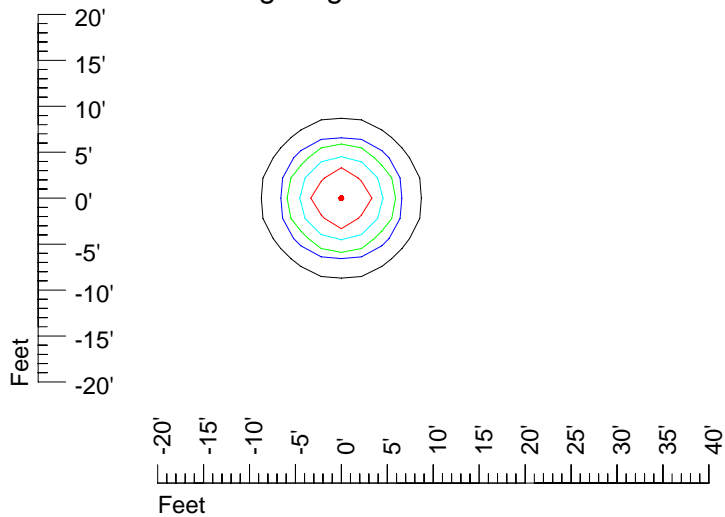

IES Photometric files 9727-10

Isoline template 7' mounting height

Isoline values — 0.1 fc — 0.25 fc — 0.5 fc — 1.0 fc — 2.0 fc

Mounting height 7' Tilt 0°

Mounting height 7' Tilt 30°

Mounting height 7' Tilt 15°

Mounting height 7' Tilt 45°

IES Photometric files 9727-10

Isoline template 9' mounting height

Isoline values — 0.1 fc — 0.25 fc — 0.5 fc — 1.0 fc — 2.0 fc

Mounting height 9' Tilt 0°

Mounting height 9' Tilt 30°

Mounting height 9' Tilt 15°

Mounting height 9' Tilt 45°

IES Photometric files 9727-10

Isoline template 11' mounting height

Isoline values — 0.1 fc — 0.25 fc — 0.5 fc — 1.0 fc — 2.0 fc

Mounting height 11' Tilt 0°

Mounting height 11' Tilt 30°

Mounting height 11' Tilt 15°

Mounting height 11' Tilt 45°

IES Photometric files 9727-10

Isoline template 15' mounting height

Isoline values — 0.1 fc — 0.25 fc — 0.5 fc — 1.0 fc — 2.0 fc