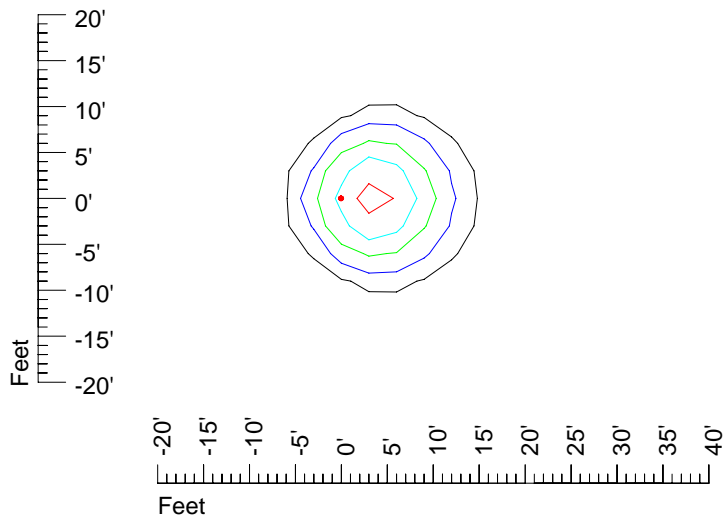

IES Photometric files 9727-10

Isoline template 7' mounting height

Isoline values — 0.1 fc — 0.25 fc — 0.5 fc — 1.0 fc — 2.0 fc

Mounting height 7' Tilt 0°

Mounting height 7' Tilt 30°

Mounting height 7' Tilt 15°

Mounting height 9' Tilt 15°

Mounting height 9' Tilt 45°

IES Photometric files 9727-10

Isoline template 11' mounting height

Isoline values — 0.1 fc — 0.25 fc — 0.5 fc — 1.0 fc — 2.0 fc

Mounting height 11' Tilt 0°

Mounting height 11' Tilt 30°

Mounting height 11' Tilt 15°

Mounting height 11' Tilt 45°

IES Photometric files 9727-10

Isoline template 15' mounting height

Isoline values — 0.1 fc — 0.25 fc — 0.5 fc — 1.0 fc — 2.0 fc

Mounting height 15' Tilt 0°

Mounting height 15' Tilt 30°

Mounting height 15' Tilt 15°

Mounting height 15' Tilt 45°

IES Photometric files 9727-10

Isoline template 20' mounting height

Isoline values — 0.1 fc — 0.25 fc — 0.5 fc — 1.0 fc — 2.0 fc