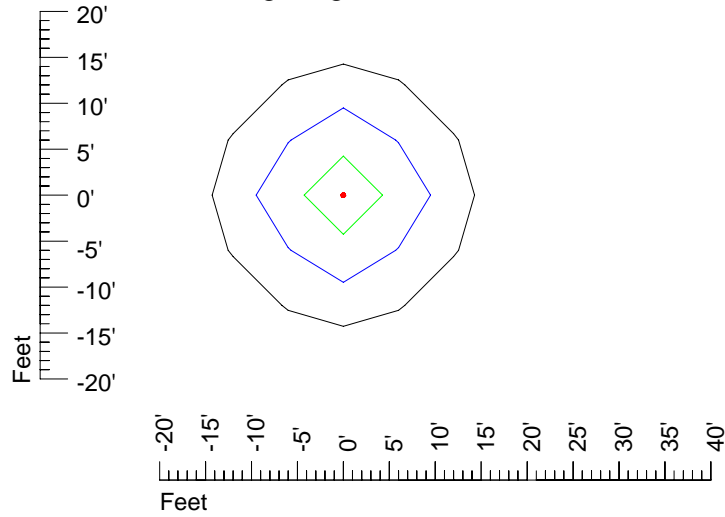

IES Photometric files 9727-10

Isoline template 30' mounting height

Isoline values — 0.1 fc — 0.25 fc — 0.5 fc — 1.0 fc — 2.0 fc

Mounting height 30' Tilt 0°