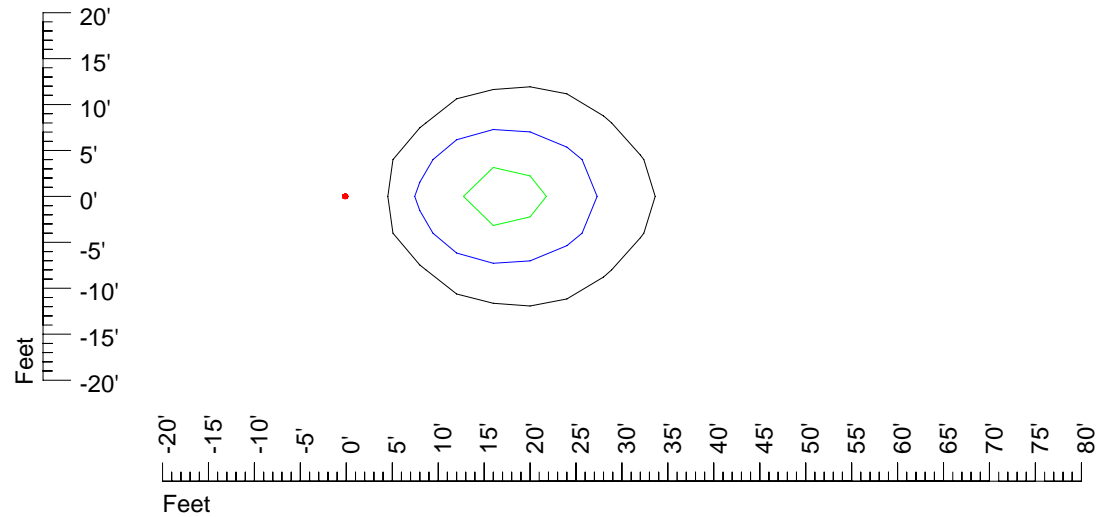

IES Photometric files 9727-10

Isoline template 7' mounting height

Isoline values — 0.1 fc — 0.25 fc — 0.5 fc — 1.0 fc — 2.0 fc

Mounting height 7' Tilt 0°

Mounting height 7' Tilt 30°

Mounting height 7' Tilt 15°

Mounting height 15' Tilt 0°

Mounting height 15' Tilt 30°

Mounting height 15' Tilt 15°

Mounting height 15' Tilt 45°

IES Photometric files 9727-10

Isoline template 20' mounting height

Isoline values — 0.1 fc — 0.25 fc — 0.5 fc — 1.0 fc — 2.0 fc

Mounting height 20' Tilt 0°

Mounting height 20' Tilt 30°

Mounting height 20' Tilt 15°

Mounting height 20' Tilt 45°

IES Photometric files 9727-10

Isoline template 25' mounting height

Isoline values — 0.1 fc — 0.25 fc — 0.5 fc — 1.0 fc — 2.0 fc

Mounting height 25' Tilt 0°

Mounting height 25' Tilt 30°

Mounting height 25' Tilt 15°

Mounting height 25' Tilt 45°

IES Photometric files 9727-10

Isoline template 30' mounting height

Isoline values — 0.1 fc — 0.25 fc — 0.5 fc — 1.0 fc — 2.0 fc