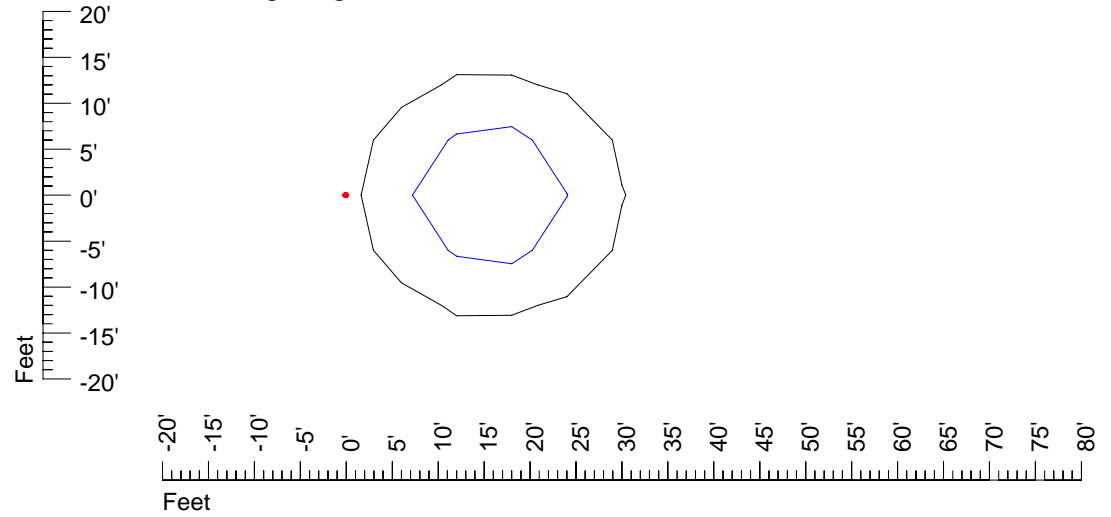

Mounting height 30' Tilt 30°