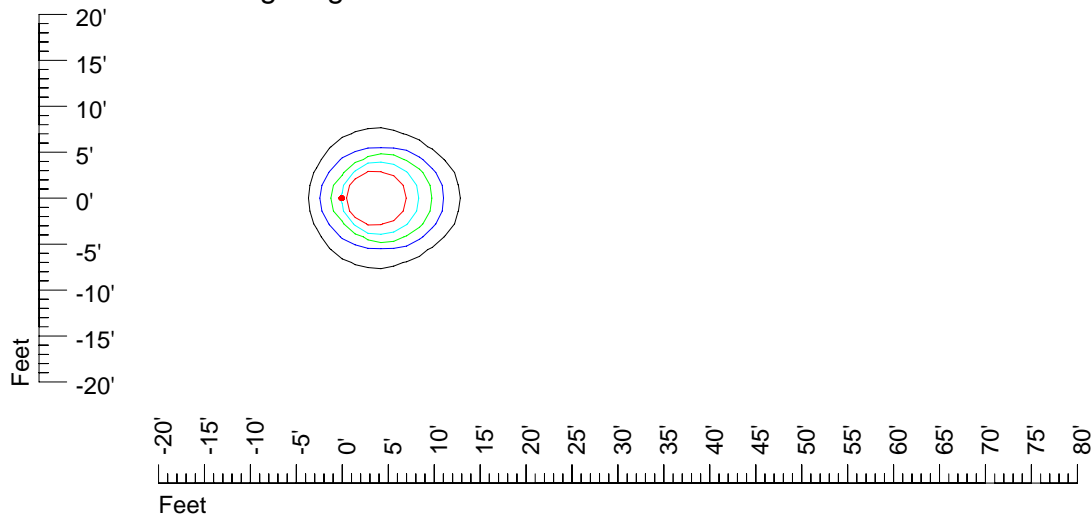

IES Photometric files 9727-10

Isoline template 7' mounting height

Isoline values — 0.1 fc — 0.25 fc — 0.5 fc — 1.0 fc — 2.0 fc

Mounting height 7' Tilt 0°

Mounting height 7' Tilt 30°

Mounting height 7' Tilt 15°

Mounting height 7' Tilt 45°

IES Photometric files 9727-10

Isoline template 9' mounting height

Isoline values — 0.1 fc — 0.25 fc — 0.5 fc — 1.0 fc — 2.0 fc

Mounting height 9' Tilt 0°

Mounting height 9' Tilt 30°