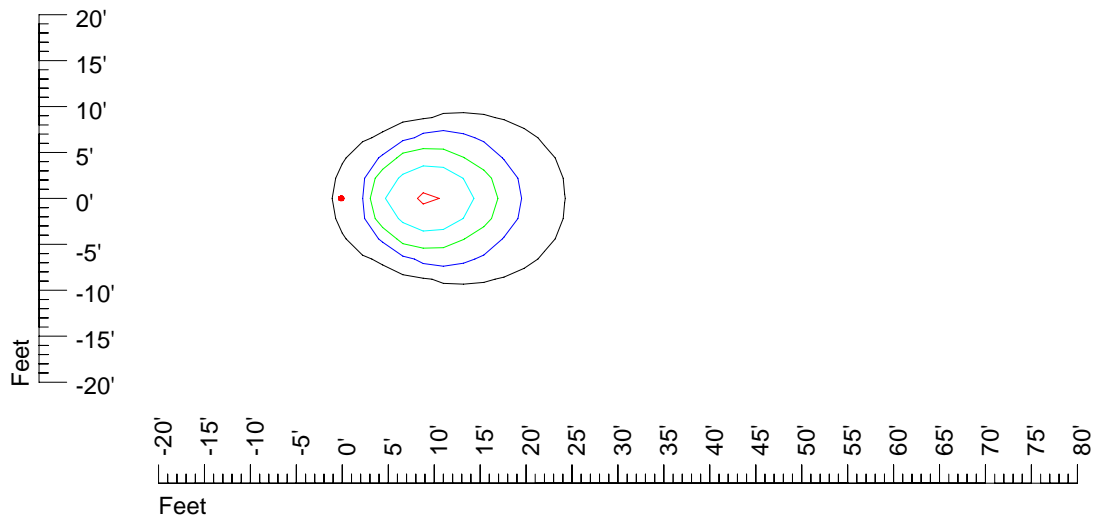

Mounting height 9' Tilt 15°

Mounting height 9' Tilt 45°

IES Photometric files 9727-10

Isoline template 11' mounting height

Isoline values — 0.1 fc — 0.25 fc — 0.5 fc — 1.0 fc — 2.0 fc

Mounting height 11' Tilt 0°

Mounting height 11' Tilt 30°

Mounting height 11' Tilt 15°

Mounting height 11' Tilt 45°

IES Photometric files 9727-10

Isoline template 15' mounting height

Isoline values — 0.1 fc — 0.25 fc — 0.5 fc — 1.0 fc — 2.0 fc