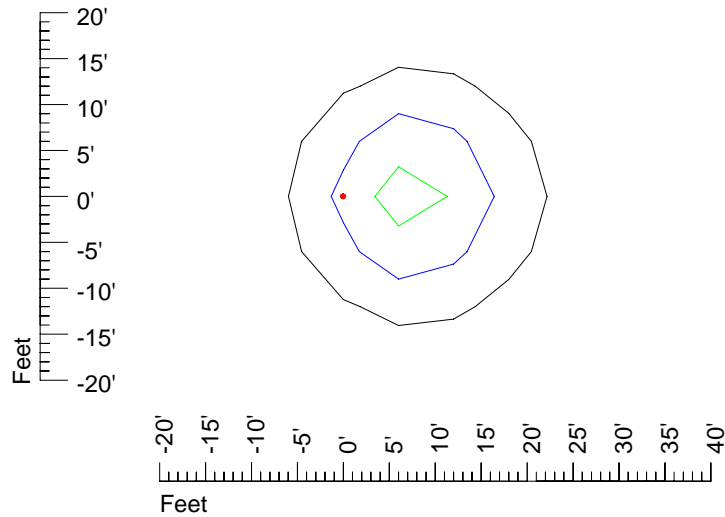

Mounting height 30' Tilt 15°