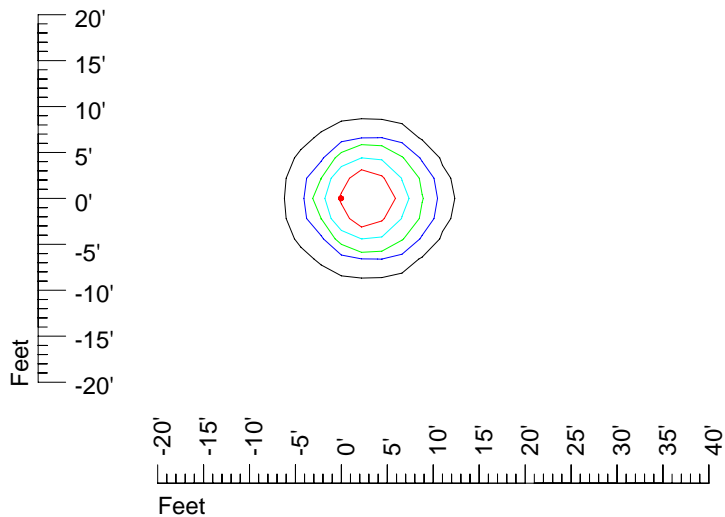

IES Photometric files 9727-10

Isoline template 7' mounting height

Isoline values — 0.1 fc — 0.25 fc — 0.5 fc — 1.0 fc — 2.0 fc

Mounting height 7' Tilt 0°

Mounting height 7' Tilt 30°

Mounting height 7' Tilt 15°

Mounting height 7' Tilt 45°

IES Photometric files 9727-10

Isoline template 9' mounting height

Isoline values — 0.1 fc — 0.25 fc — 0.5 fc — 1.0 fc — 2.0 fc

Mounting height 9' Tilt 0°

Mounting height 9' Tilt 30°

Mounting height 9' Tilt 15°

Mounting height 9' Tilt 45°

IES Photometric files 9727-10

Isoline template 11' mounting height

Isoline values — 0.1 fc — 0.25 fc — 0.5 fc — 1.0 fc — 2.0 fc

Mounting height 11' Tilt 0°

Mounting height 11' Tilt 30°

Mounting height 11' Tilt 15°

Mounting height 11' Tilt 45°

IES Photometric files 9727-10

Isoline template 15' mounting height

Isoline values — 0.1 fc — 0.25 fc — 0.5 fc — 1.0 fc — 2.0 fc