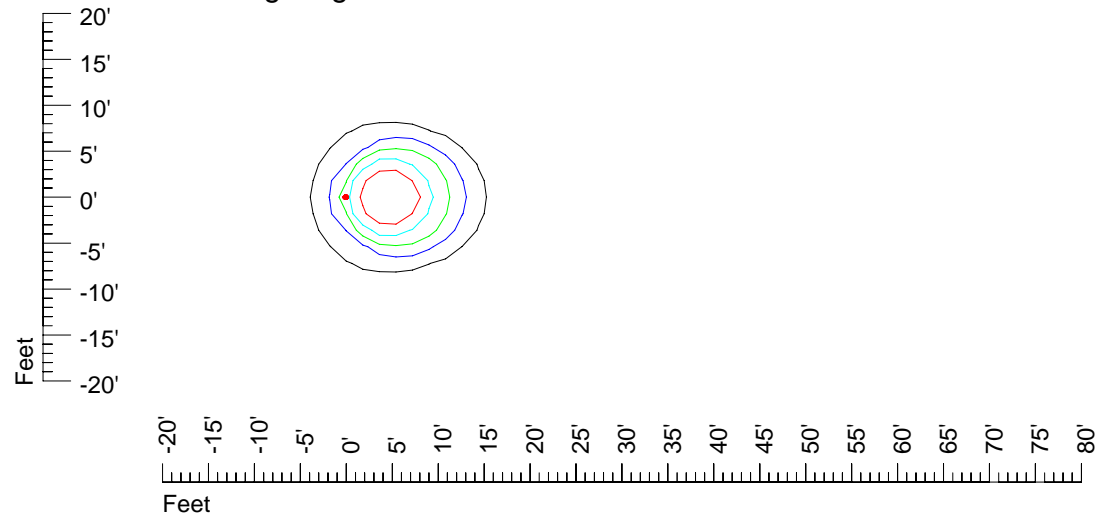

IES Photometric files 9727-10

Isoline template 7' mounting height

Isoline values — 0.1 fc — 0.25 fc — 0.5 fc — 1.0 fc — 2.0 fc

Mounting height 7' Tilt 0°

Mounting height 7' Tilt 30°

Mounting height 7' Tilt 15°

Mounting height 7' Tilt 45°

IES Photometric files 9727-10

Isoline template 9' mounting height

Isoline values — 0.1 fc — 0.25 fc — 0.5 fc — 1.0 fc — 2.0 fc

Mounting height 9' Tilt 0°

Mounting height 9' Tilt 30°

Mounting height 9' Tilt 15°

Mounting height 9' Tilt 45°

IES Photometric files 9727-10

Isoline template 11' mounting height

Isoline values — 0.1 fc — 0.25 fc — 0.5 fc — 1.0 fc — 2.0 fc

Mounting height 11' Tilt 0°