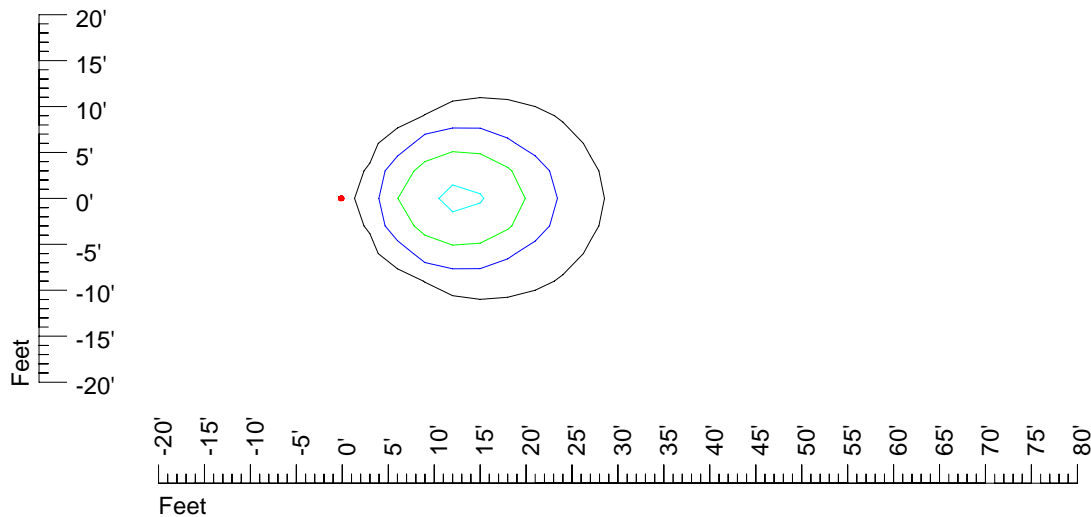

Mounting height 11' Tilt 30°

Mounting height 11' Tilt 15°

Mounting height 11' Tilt 45°

IES Photometric files 9727-10

Isoline template 15' mounting height

Isoline values — 0.1 fc — 0.25 fc — 0.5 fc — 1.0 fc — 2.0 fc

Mounting height 15' Tilt 0°

Mounting height 15' Tilt 30°

Mounting height 15' Tilt 15°

Mounting height 15' Tilt 45°

IES Photometric files 9727-10

Isoline template 20' mounting height

Isoline values — 0.1 fc — 0.25 fc — 0.5 fc — 1.0 fc — 2.0 fc

Mounting height 20' Tilt 0°

Mounting height 20' Tilt 30°

Mounting height 20' Tilt 15°

Mounting height 20' Tilt 45°

IES Photometric files 9727-10

Isoline template 25' mounting height

Isoline values — 0.1 fc — 0.25 fc — 0.5 fc — 1.0 fc — 2.0 fc