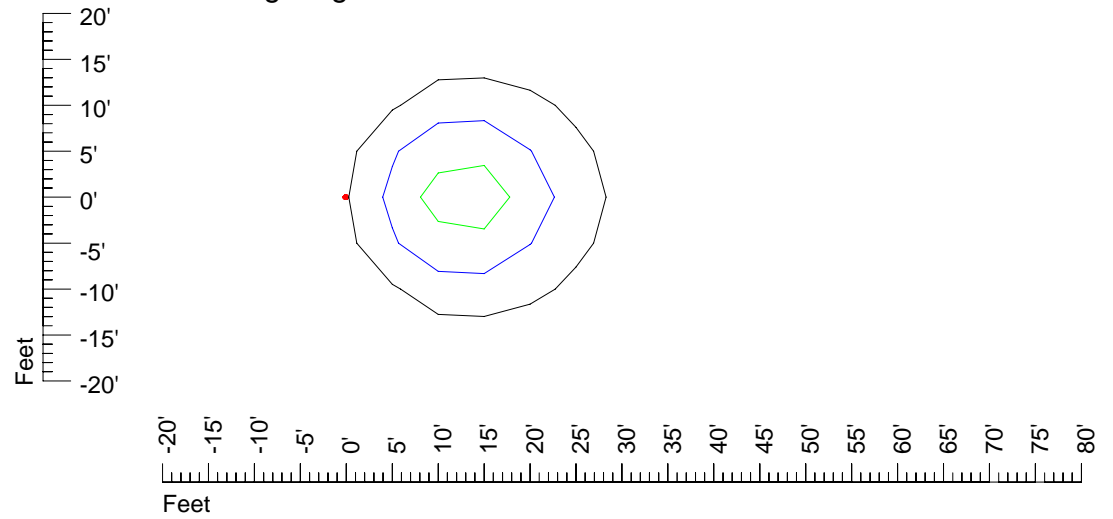

Mounting height 15' Tilt 0°

Mounting height 15' Tilt 30°

Mounting height 15' Tilt 15°

Mounting height 15' Tilt 45°

IES Photometric files 9727-10

Isoline template 20' mounting height

Isoline values — 0.1 fc — 0.25 fc — 0.5 fc — 1.0 fc — 2.0 fc

Mounting height 20' Tilt 0°

Mounting height 20' Tilt 30°

Mounting height 20' Tilt 15°

Mounting height 20' Tilt 45°

IES Photometric files 9727-10

Isoline template 25' mounting height

Isoline values — 0.1 fc — 0.25 fc — 0.5 fc — 1.0 fc — 2.0 fc

Mounting height 25' Tilt 0°

Mounting height 25' Tilt 30°

Mounting height 25' Tilt 15°

Mounting height 25' Tilt 45°

IES Photometric files 9727-10

Isoline template 30' mounting height

Isoline values — 0.1 fc — 0.25 fc — 0.5 fc — 1.0 fc — 2.0 fc