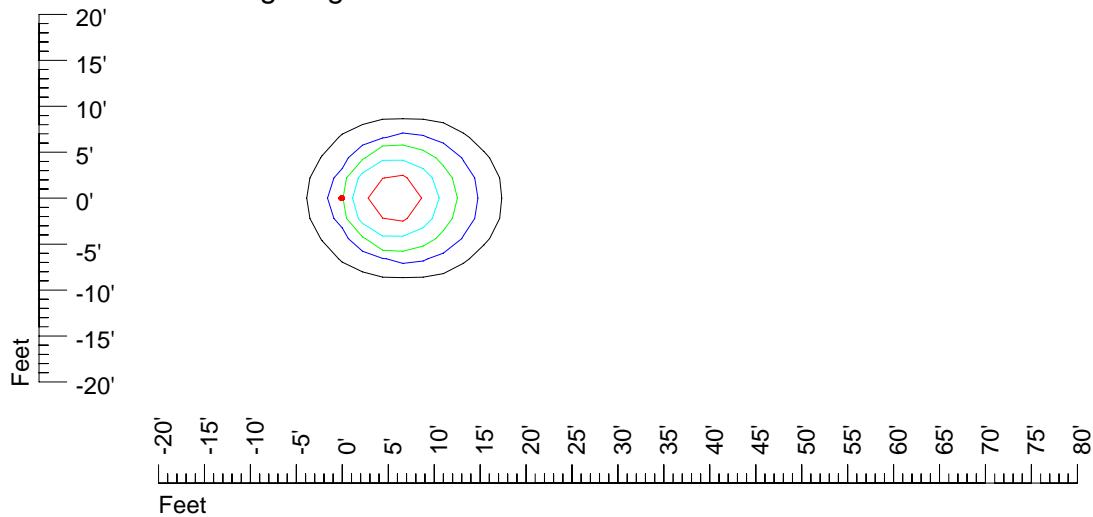

IES Photometric files 9727-10

Isoline template 7' mounting height

Isoline values — 0.1 fc — 0.25 fc — 0.5 fc — 1.0 fc — 2.0 fc

Mounting height 7' Tilt 0°

Mounting height 7' Tilt 30°

Mounting height 7' Tilt 15°

Mounting height 7' Tilt 45°

IES Photometric files 9727-10

Isoline template 9' mounting height

Isoline values — 0.1 fc — 0.25 fc — 0.5 fc — 1.0 fc — 2.0 fc

Mounting height 9' Tilt 0°

Mounting height 9' Tilt 30°

Mounting height 9' Tilt 15°

Mounting height 9' Tilt 45°

IES Photometric files 9727-10

Isoline template 11' mounting height

Isoline values — 0.1 fc — 0.25 fc — 0.5 fc — 1.0 fc — 2.0 fc

Mounting height 11' Tilt 0°

Mounting height 11' Tilt 30°

Mounting height 11' Tilt 15°

Mounting height 11' Tilt 45°

IES Photometric files 9727-10

Isoline template 15' mounting height

Isoline values — 0.1 fc — 0.25 fc — 0.5 fc — 1.0 fc — 2.0 fc