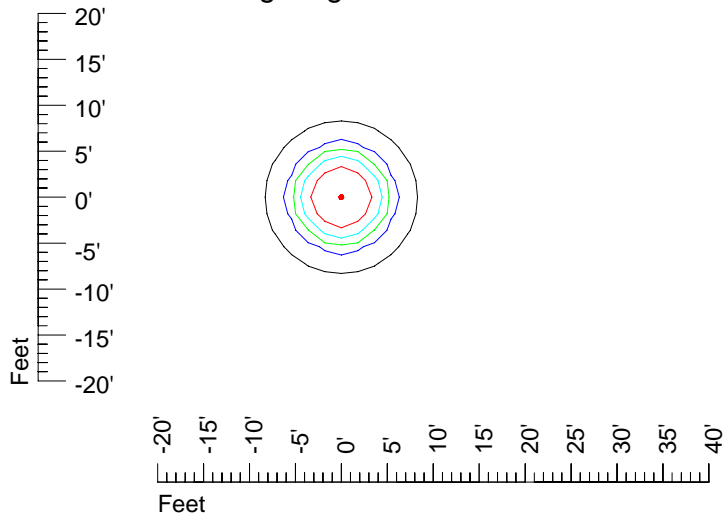

IES Photometric files 9727-10

Isoline template 7' mounting height

Isoline values — 0.1 fc — 0.25 fc — 0.5 fc — 1.0 fc — 2.0 fc

Mounting height 7' Tilt 0°

Mounting height 7' Tilt 30°

Mounting height 7' Tilt 15°

Mounting height 7' Tilt 45°

IES Photometric files 9727-10

Isoline template 9' mounting height

Isoline values — 0.1 fc — 0.25 fc — 0.5 fc — 1.0 fc — 2.0 fc

Mounting height 9' Tilt 0°

Mounting height 9' Tilt 30°

Mounting height 9' Tilt 15°

Mounting height 9' Tilt 45°

IES Photometric files 9727-10

Isoline template 11' mounting height

Isoline values — 0.1 fc — 0.25 fc — 0.5 fc — 1.0 fc — 2.0 fc

Mounting height 11' Tilt 0°

Mounting height 11' Tilt 30°

Mounting height 11' Tilt 15°

Mounting height 11' Tilt 45°

IES Photometric files 9727-10

Isoline template 15' mounting height

Isoline values — 0.1 fc — 0.25 fc — 0.5 fc — 1.0 fc — 2.0 fc