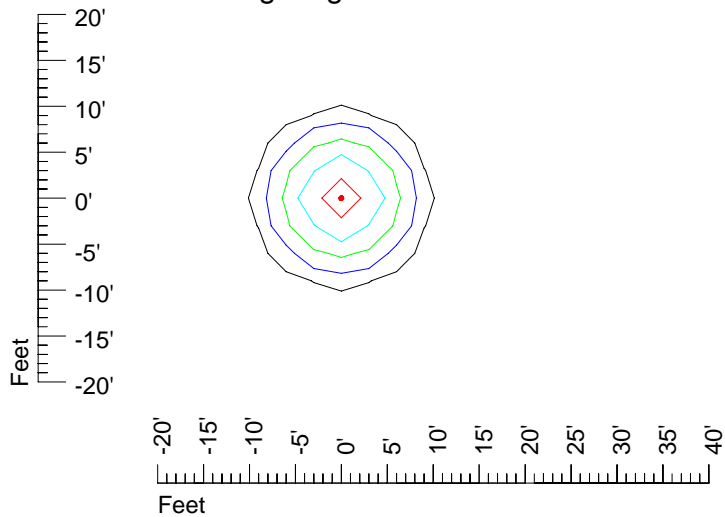

IES Photometric files 9727-10

Isoline template 7' mounting height

Isoline values — 0.1 fc — 0.25 fc — 0.5 fc — 1.0 fc — 2.0 fc

Mounting height 7' Tilt 0°

Mounting height 7' Tilt 30°

Mounting height 7' Tilt 15°

Mounting height 9' Tilt 15°

Mounting height 9' Tilt 45°

IES Photometric files 9727-10

Isoline template 11' mounting height

Isoline values — 0.1 fc — 0.25 fc — 0.5 fc — 1.0 fc — 2.0 fc

Mounting height 11' Tilt 0°

Mounting height 11' Tilt 30°

Mounting height 11' Tilt 15°

Mounting height 11' Tilt 45°

IES Photometric files 9727-10

Isoline template 15' mounting height

Isoline values — 0.1 fc — 0.25 fc — 0.5 fc — 1.0 fc — 2.0 fc

Mounting height 15' Tilt 0°

Mounting height 15' Tilt 30°

Mounting height 15' Tilt 15°

Mounting height 15' Tilt 45°

IES Photometric files 9727-10

Isoline template 20' mounting height

Isoline values — 0.1 fc — 0.25 fc — 0.5 fc — 1.0 fc — 2.0 fc