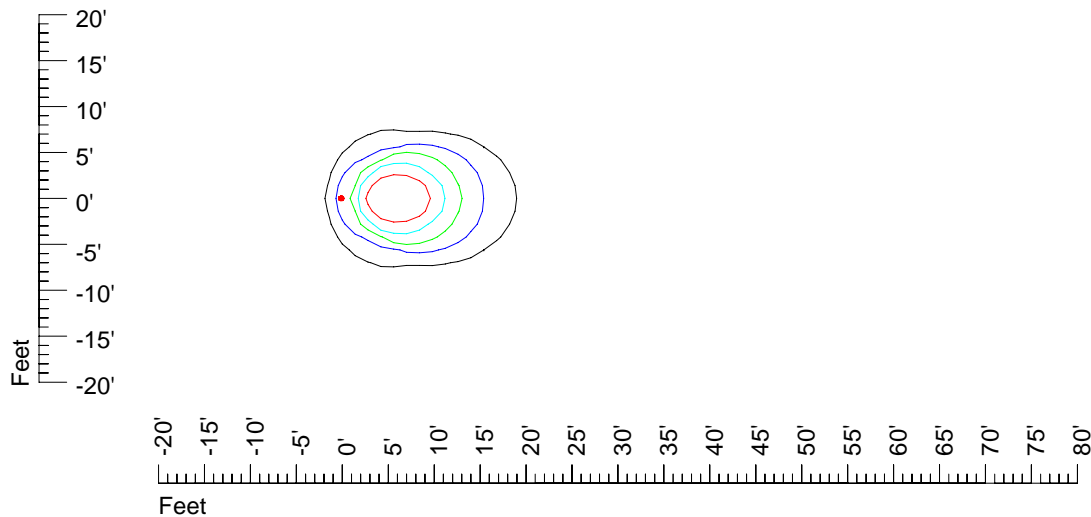

IES Photometric files 9727-10

Isoline template 7' mounting height

Isoline values — 0.1 fc — 0.25 fc — 0.5 fc — 1.0 fc — 2.0 fc

Mounting height 7' Tilt 0°

Mounting height 7' Tilt 30°

Mounting height 7' Tilt 15°

Mounting height 7' Tilt 45°

IES Photometric files 9727-10

Isoline template 9' mounting height

Isoline values — 0.1 fc — 0.25 fc — 0.5 fc — 1.0 fc — 2.0 fc

Mounting height 9' Tilt 0°

Mounting height 9' Tilt 30°