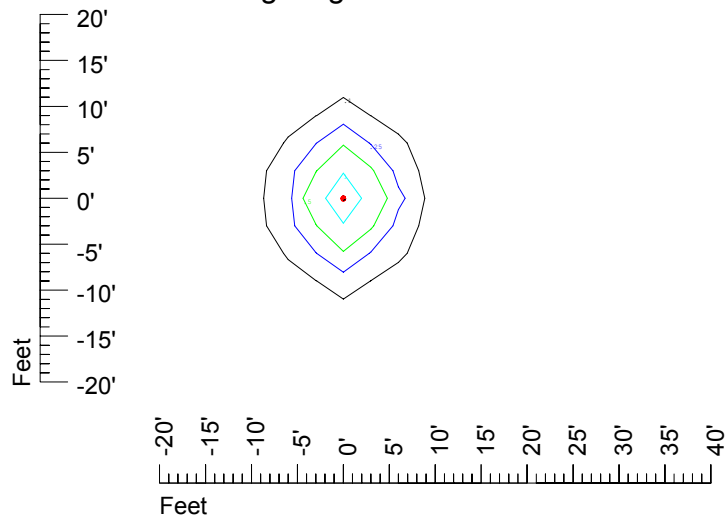

IES Photometric files C9225

Isoline template at 7' mounting height

Isoline values — 0.1 fc — 0.25 fc — 0.5 fc — 1.0 fc — 2.0 fc

Mounting height 7' Tilt 0°

Mounting height 7' Tilt 30°

Mounting height 7' Tilt 15°

Mounting height 9' Tilt 15°

Mounting height 9' Tilt 45°

IES Photometric files C9225

Isoline template at 11' mounting height

Isoline values — 0.1 fc — 0.25 fc — 0.5 fc — 1.0 fc — 2.0 fc

Mounting height 11' Tilt 0°

Mounting height 11' Tilt 30°

Mounting height 11' Tilt 15°

Mounting height 11' Tilt 45°

IES Photometric files C9225

Isoline template at 15' mounting height

Isoline values — 0.1 fc — 0.25 fc — 0.5 fc — 1.0 fc — 2.0 fc

Mounting height 15' Tilt 0°

Mounting height 15' Tilt 30°

Mounting height 15' Tilt 15°

Mounting height 15' Tilt 45°

IES Photometric files C9225

Isoline template at 20' mounting height

Isoline values — 0.1 fc — 0.25 fc — 0.5 fc — 1.0 fc — 2.0 fc