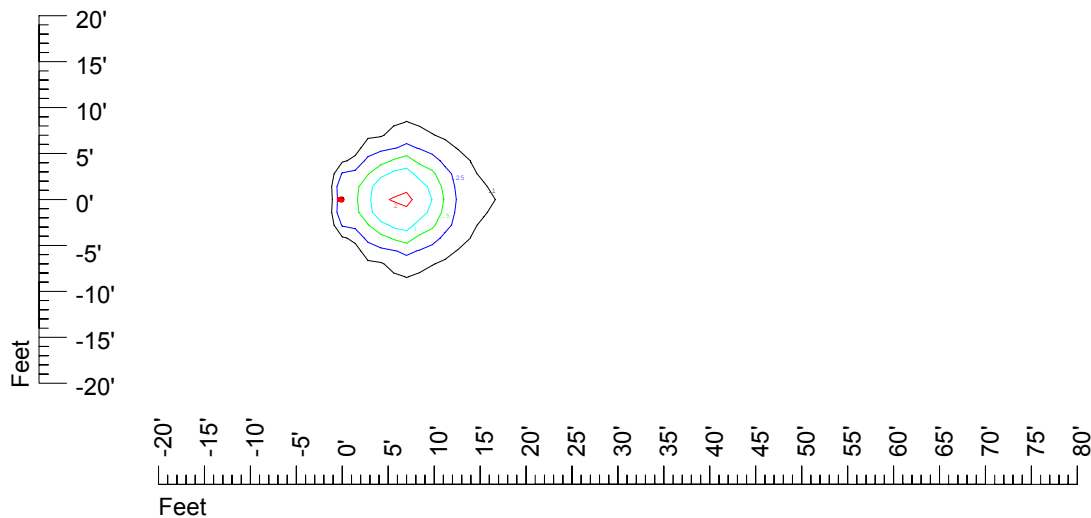

IES Photometric files C9225

Isoline template at 7' mounting height

Isoline values — 0.1 fc — 0.25 fc — 0.5 fc — 1.0 fc — 2.0 fc

Mounting height 7' Tilt 0°

Mounting height 7' Tilt 30°

Mounting height 7' Tilt 15°

Mounting height 7' Tilt 45°

IES Photometric files C9225

Isoline template at 9' mounting height

Isoline values — 0.1 fc — 0.25 fc — 0.5 fc — 1.0 fc — 2.0 fc

Mounting height 9' Tilt 0°

Mounting height 9' Tilt 30°

Mounting height 20' Tilt 0°

Mounting height 20' Tilt 30°

Mounting height 20' Tilt 15°

Mounting height 20' Tilt 45°

IES File: C9225

Lighting level in fc / Distance in feet

Vertical plan 0° to 180°
Horizontal plan 0°