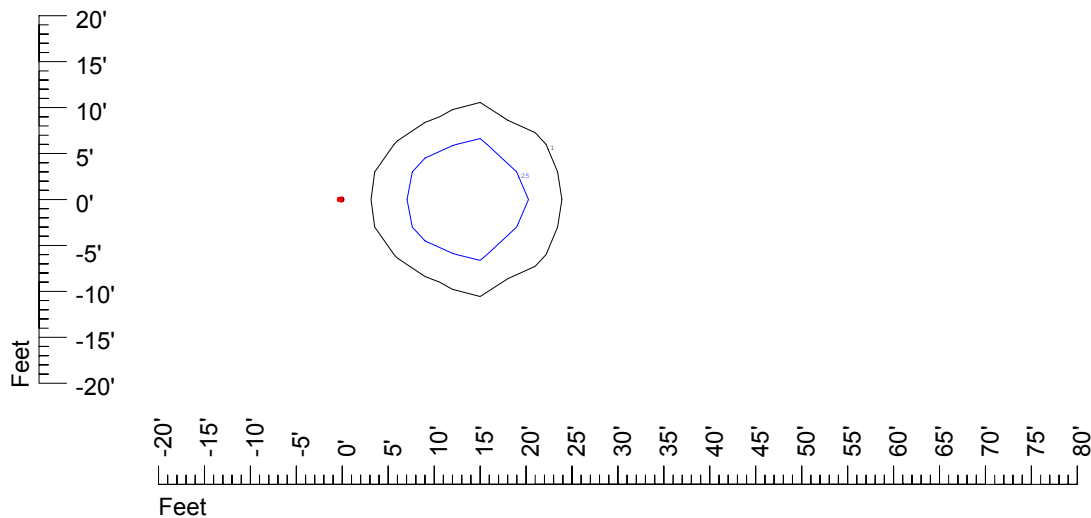

Mounting height 11' Tilt 30°

Mounting height 11' Tilt 15°

Mounting height 11' Tilt 45°

IES Photometric files C9225

Isoline template at 15' mounting height

Isoline values — 0.1 fc — 0.25 fc — 0.5 fc — 1.0 fc — 2.0 fc

Mounting height 15' Tilt 0°

Mounting height 15' Tilt 30°

Mounting height 15' Tilt 15°

Mounting height 15' Tilt 45°

IES Photometric files C9225

Isoline template at 20' mounting height

Isoline values — 0.1 fc — 0.25 fc — 0.5 fc — 1.0 fc — 2.0 fc

Mounting height 20' Tilt 0°

Mounting height 20' Tilt 30°

Mounting height 20' Tilt 15°

Mounting height 20' Tilt 45°

IES File: C9225

Lighting level in fc / Distance in feet

Vertical plan 0° to 180°
Horizontal plan 0°