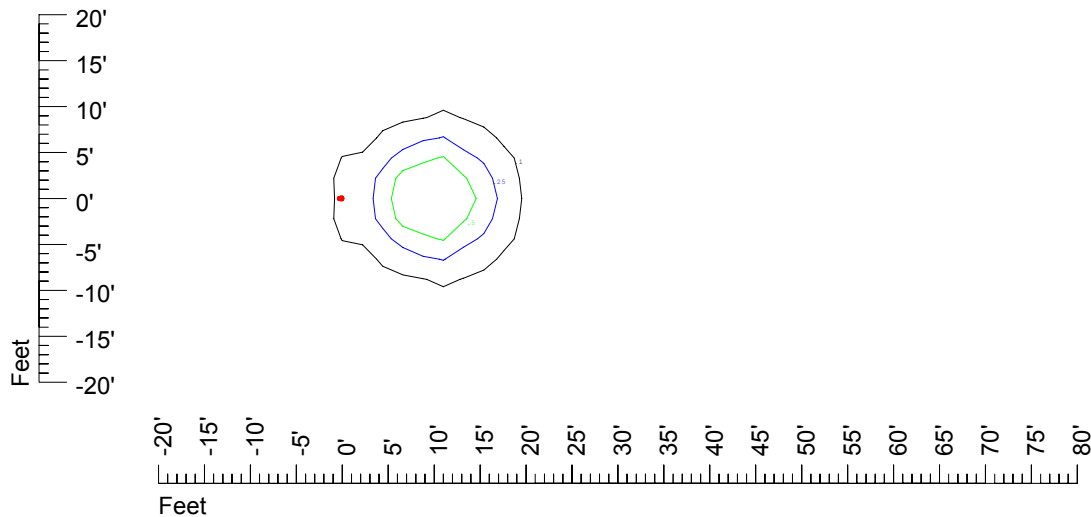

Mounting height 9' Tilt 15°

Mounting height 9' Tilt 45°

IES Photometric files C9225

Isoline template at 11' mounting height

Isoline values — 0.1 fc — 0.25 fc — 0.5 fc — 1.0 fc — 2.0 fc

Mounting height 11' Tilt 0°

Mounting height 11' Tilt 30°

Mounting height 11' Tilt 15°

Mounting height 11' Tilt 45°

IES Photometric files C9225

Isoline template at 15' mounting height

Isoline values — 0.1 fc — 0.25 fc — 0.5 fc — 1.0 fc — 2.0 fc