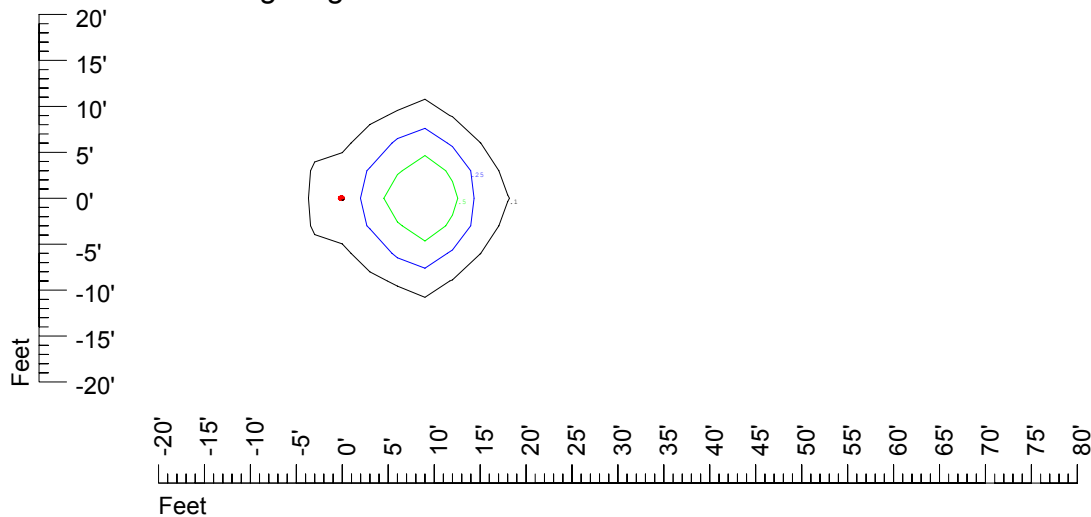

Mounting height 15' Tilt 30°