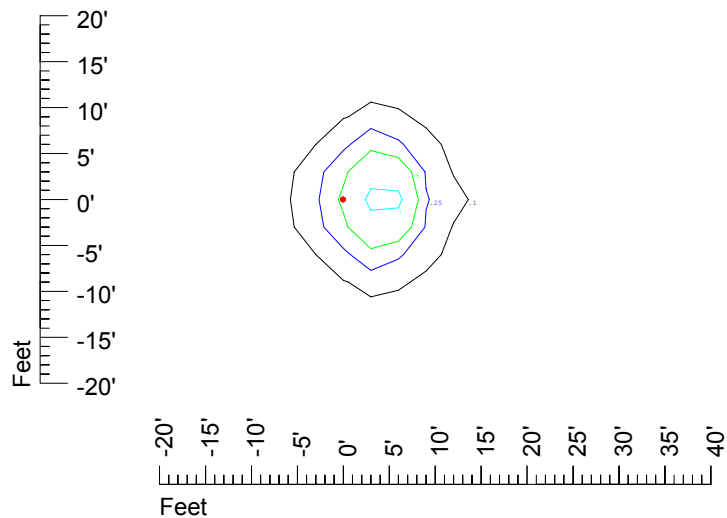

IES Photometric files C9225

Isoline template at 7' mounting height

Isoline values — 0.1 fc — 0.25 fc — 0.5 fc — 1.0 fc — 2.0 fc

Mounting height 7' Tilt 0°

Mounting height 7' Tilt 30°

Mounting height 7' Tilt 15°

Mounting height 9' Tilt 15°

Mounting height 9' Tilt 45°

IES Photometric files C9225

Isoline template at 11' mounting height

Isoline values — 0.1 fc — 0.25 fc — 0.5 fc — 1.0 fc — 2.0 fc

Mounting height 11' Tilt 0°

Mounting height 11' Tilt 30°

Mounting height 11' Tilt 15°

Mounting height 11' Tilt 45°

IES Photometric files C9225

Isoline template at 15' mounting height

Isoline values — 0.1 fc — 0.25 fc — 0.5 fc — 1.0 fc — 2.0 fc

Mounting height 15' Tilt 0°

Mounting height 15' Tilt 30°

Mounting height 15' Tilt 15°

Mounting height 15' Tilt 45°

IES Photometric files C9225

Isoline template at 20' mounting height

Isoline values — 0.1 fc — 0.25 fc — 0.5 fc — 1.0 fc — 2.0 fc