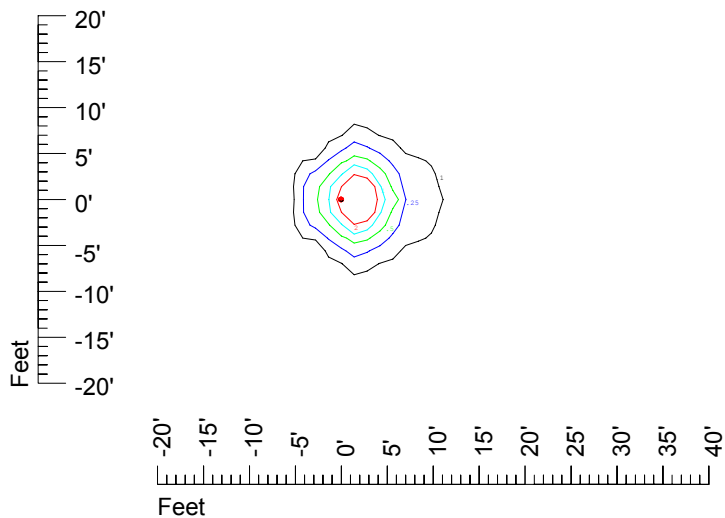

IES Photometric files C9225

Isoline template at 7' mounting height

Isoline values — 0.1 fc — 0.25 fc — 0.5 fc — 1.0 fc — 2.0 fc

Mounting height 7' Tilt 0°

Mounting height 7' Tilt 30°

Mounting height 7' Tilt 15°

Mounting height 7' Tilt 45°

IES Photometric files C9225

Isoline template at 9' mounting height

Isoline values — 0.1 fc — 0.25 fc — 0.5 fc — 1.0 fc — 2.0 fc

Mounting height 9' Tilt 0°

Mounting height 9' Tilt 30°

Mounting height 9' Tilt 15°

Mounting height 9' Tilt 45°

IES Photometric files C9225

Isoline template at 11' mounting height

Isoline values — 0.1 fc — 0.25 fc — 0.5 fc — 1.0 fc — 2.0 fc

Mounting height 11' Tilt 0°

Mounting height 11' Tilt 30°

Mounting height 11' Tilt 15°

Mounting height 11' Tilt 45°

IES Photometric files C9225

Isoline template at 15' mounting height

Isoline values — 0.1 fc — 0.25 fc — 0.5 fc — 1.0 fc — 2.0 fc