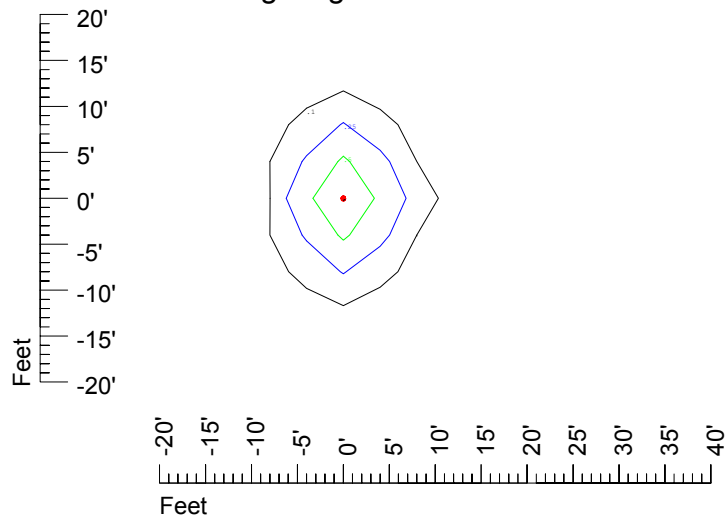

IES Photometric files C9225

Isoline template at 7' mounting height

Isoline values — 0.1 fc — 0.25 fc — 0.5 fc — 1.0 fc — 2.0 fc

Mounting height 7' Tilt 0°

Mounting height 7' Tilt 30°

Mounting height 7' Tilt 15°

Mounting height 11' Tilt 30°

Mounting height 11' Tilt 15°

Mounting height 11' Tilt 45°

IES Photometric files C9225

Isoline template at 15' mounting height

Isoline values — 0.1 fc — 0.25 fc — 0.5 fc — 1.0 fc — 2.0 fc

Mounting height 15' Tilt 0°

Mounting height 15' Tilt 30°

Mounting height 15' Tilt 15°

Mounting height 15' Tilt 45°

IES Photometric files C9225

Isoline template at 20' mounting height

Isoline values — 0.1 fc — 0.25 fc — 0.5 fc — 1.0 fc — 2.0 fc

Mounting height 20' Tilt 0°

Mounting height 20' Tilt 30°

Mounting height 20' Tilt 15°

Mounting height 20' Tilt 45°

IES File: C9225

Lighting level in fc / Distance in feet

Vertical plan 0° to 180°
Horizontal plan 0°