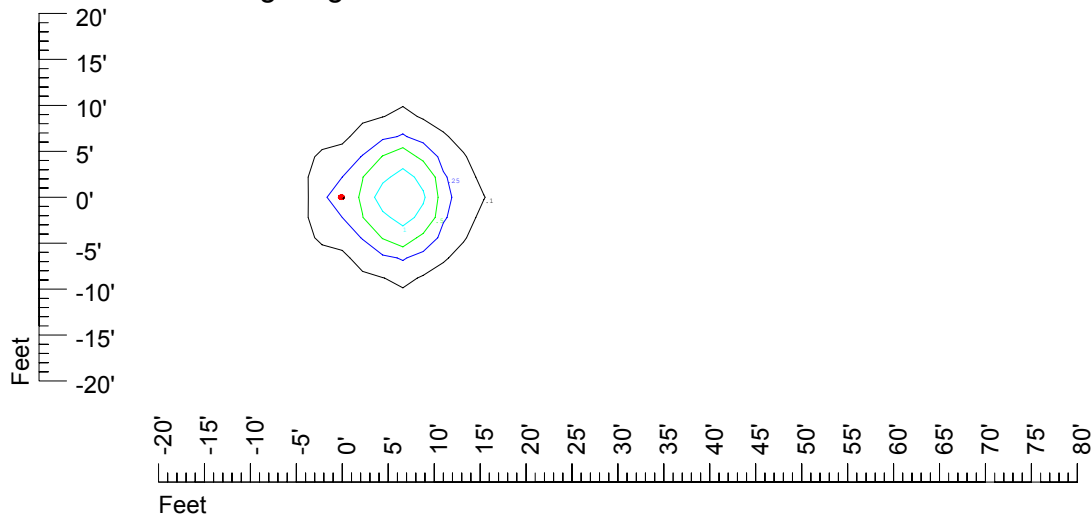

Mounting height 7' Tilt 45°

IES Photometric files C9225

Isoline template at 9' mounting height

Isoline values — 0.1 fc — 0.25 fc — 0.5 fc — 1.0 fc — 2.0 fc

Mounting height 9' Tilt 0°

Mounting height 9' Tilt 30°

Mounting height 9' Tilt 15°

Mounting height 9' Tilt 45°

IES Photometric files C9225

Isoline template at 11' mounting height

Isoline values — 0.1 fc — 0.25 fc — 0.5 fc — 1.0 fc — 2.0 fc

Mounting height 11' Tilt 0°

Mounting height 11' Tilt 30°

Mounting height 11' Tilt 15°

Mounting height 11' Tilt 45°

IES Photometric files C9225

Isoline template at 15' mounting height

Isoline values — 0.1 fc — 0.25 fc — 0.5 fc — 1.0 fc — 2.0 fc