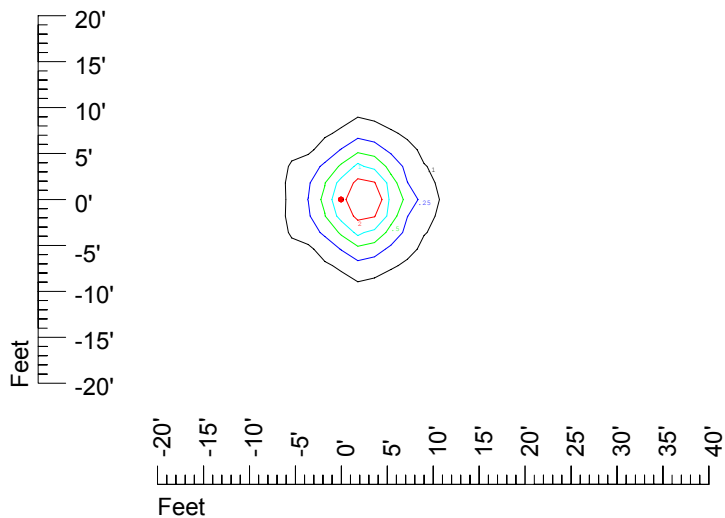

IES Photometric files C9225

Isoline template at 7' mounting height

Isoline values — 0.1 fc — 0.25 fc — 0.5 fc — 1.0 fc — 2.0 fc

Mounting height 7' Tilt 0°

Mounting height 7' Tilt 30°

Mounting height 7' Tilt 15°

Mounting height 7' Tilt 45°

IES Photometric files C9225

Isoline template at 9' mounting height

Isoline values — 0.1 fc — 0.25 fc — 0.5 fc — 1.0 fc — 2.0 fc

Mounting height 9' Tilt 0°

Mounting height 9' Tilt 30°

Mounting height 9' Tilt 15°

Mounting height 9' Tilt 45°

IES Photometric files C9225

Isoline template at 11' mounting height

Isoline values — 0.1 fc — 0.25 fc — 0.5 fc — 1.0 fc — 2.0 fc

Mounting height 11' Tilt 0°

Mounting height 11' Tilt 30°

Mounting height 11' Tilt 15°

Mounting height 11' Tilt 45°

IES Photometric files C9225

Isoline template at 15' mounting height

Isoline values — 0.1 fc — 0.25 fc — 0.5 fc — 1.0 fc — 2.0 fc