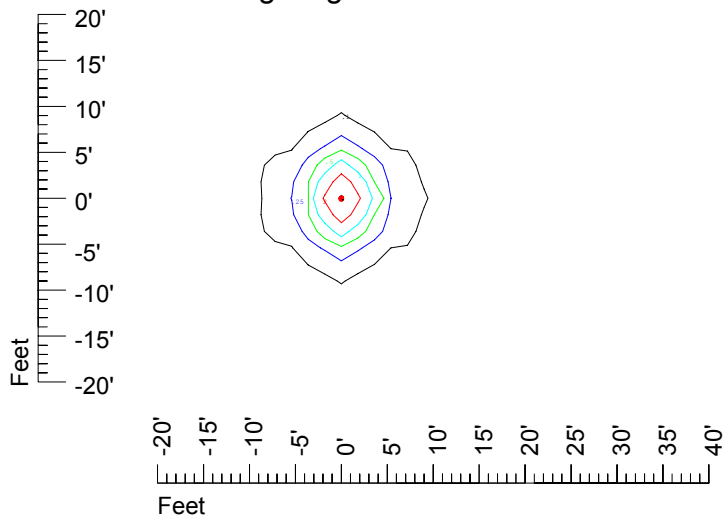

IES Photometric files C9225

Isoline template at 7' mounting height

Isoline values — 0.1 fc — 0.25 fc — 0.5 fc — 1.0 fc — 2.0 fc

Mounting height 7' Tilt 0°

Mounting height 7' Tilt 30°

Mounting height 7' Tilt 15°

Mounting height 7' Tilt 45°

IES Photometric files C9225

Isoline template at 9' mounting height

Isoline values — 0.1 fc — 0.25 fc — 0.5 fc — 1.0 fc — 2.0 fc

Mounting height 9' Tilt 0°

Mounting height 9' Tilt 30°

Mounting height 9' Tilt 15°

Mounting height 9' Tilt 45°

IES Photometric files C9225

Isoline template at 11' mounting height

Isoline values — 0.1 fc — 0.25 fc — 0.5 fc — 1.0 fc — 2.0 fc

Mounting height 11' Tilt 0°

Mounting height 11' Tilt 30°

Mounting height 11' Tilt 15°

Mounting height 11' Tilt 45°

IES Photometric files C9225

Isoline template at 15' mounting height

Isoline values — 0.1 fc — 0.25 fc — 0.5 fc — 1.0 fc — 2.0 fc