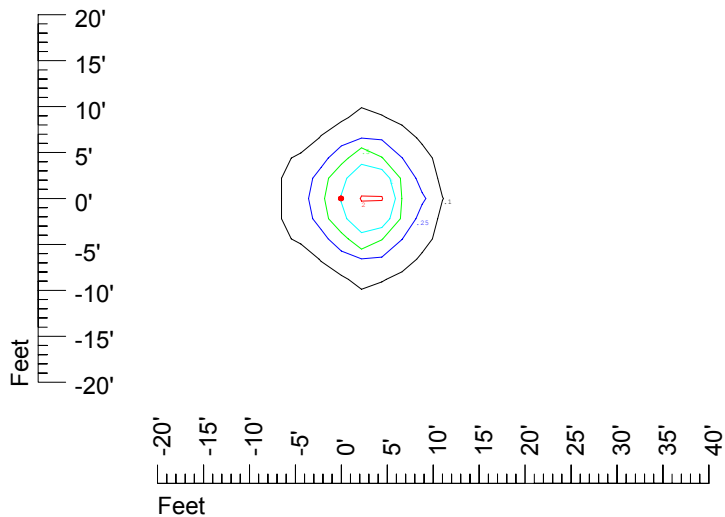

IES Photometric files C9225

Isoline template at 7' mounting height

Isoline values — 0.1 fc — 0.25 fc — 0.5 fc — 1.0 fc — 2.0 fc

Mounting height 7' Tilt 0°

Mounting height 7' Tilt 30°

Mounting height 7' Tilt 15°

Mounting height 7' Tilt 45°

IES Photometric files C9225

Isoline template at 9' mounting height

Isoline values — 0.1 fc — 0.25 fc — 0.5 fc — 1.0 fc — 2.0 fc

Mounting height 9' Tilt 0°

Mounting height 9' Tilt 30°

Mounting height 9' Tilt 15°

Mounting height 9' Tilt 45°

IES Photometric files C9225

Isoline template at 11' mounting height

Isoline values — 0.1 fc — 0.25 fc — 0.5 fc — 1.0 fc — 2.0 fc

Mounting height 11' Tilt 0°

Mounting height 11' Tilt 30°

Mounting height 11' Tilt 15°

Mounting height 11' Tilt 45°

IES Photometric files C9225

Isoline template at 15' mounting height

Isoline values — 0.1 fc — 0.25 fc — 0.5 fc — 1.0 fc — 2.0 fc