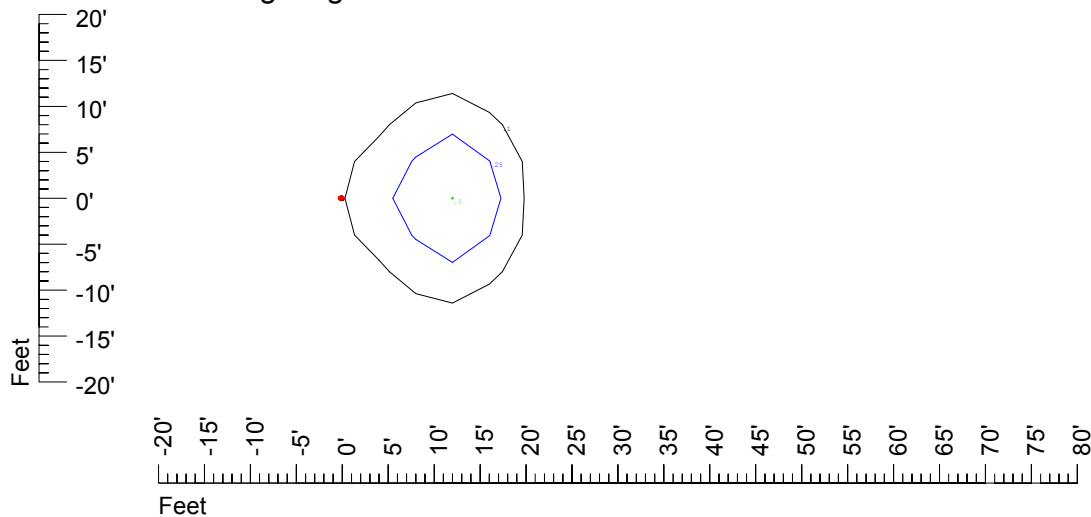

Mounting height 11' Tilt 30°

Mounting height 11' Tilt 15°

Mounting height 11' Tilt 45°

IES Photometric files C9225

Isoline template at 15' mounting height

Isoline values — 0.1 fc — 0.25 fc — 0.5 fc — 1.0 fc — 2.0 fc

Mounting height 15' Tilt 0°

Mounting height 15' Tilt 30°

Mounting height 15' Tilt 15°

Mounting height 15' Tilt 45°

IES Photometric files C9225

Isoline template at 20' mounting height

Isoline values — 0.1 fc — 0.25 fc — 0.5 fc — 1.0 fc — 2.0 fc

Mounting height 20' Tilt 0°

Mounting height 20' Tilt 30°

Mounting height 20' Tilt 15°

Mounting height 20' Tilt 45°

IES File: C9225

Lighting level in fc / Distance in feet

Vertical plan 0° to 180°
Horizontal plan 0°