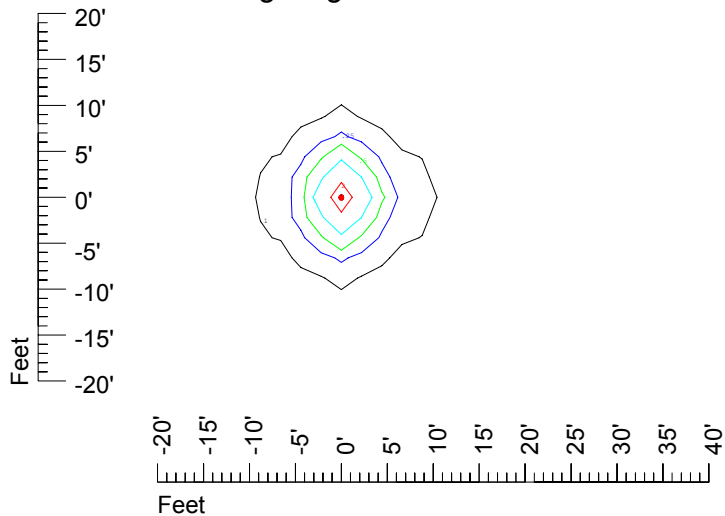

IES Photometric files C9225

Isoline template at 7' mounting height

Isoline values — 0.1 fc — 0.25 fc — 0.5 fc — 1.0 fc — 2.0 fc

Mounting height 7' Tilt 0°

Mounting height 7' Tilt 30°

Mounting height 7' Tilt 15°

Mounting height 7' Tilt 45°

IES Photometric files C9225

Isoline template at 9' mounting height

Isoline values — 0.1 fc — 0.25 fc — 0.5 fc — 1.0 fc — 2.0 fc

Mounting height 9' Tilt 0°

Mounting height 9' Tilt 30°

Mounting height 9' Tilt 15°

Mounting height 9' Tilt 45°

IES Photometric files C9225

Isoline template at 11' mounting height

Isoline values — 0.1 fc — 0.25 fc — 0.5 fc — 1.0 fc — 2.0 fc

Mounting height 11' Tilt 0°

Mounting height 11' Tilt 30°

Mounting height 11' Tilt 15°

Mounting height 11' Tilt 45°

IES Photometric files C9225

Isoline template at 15' mounting height

Isoline values — 0.1 fc — 0.25 fc — 0.5 fc — 1.0 fc — 2.0 fc