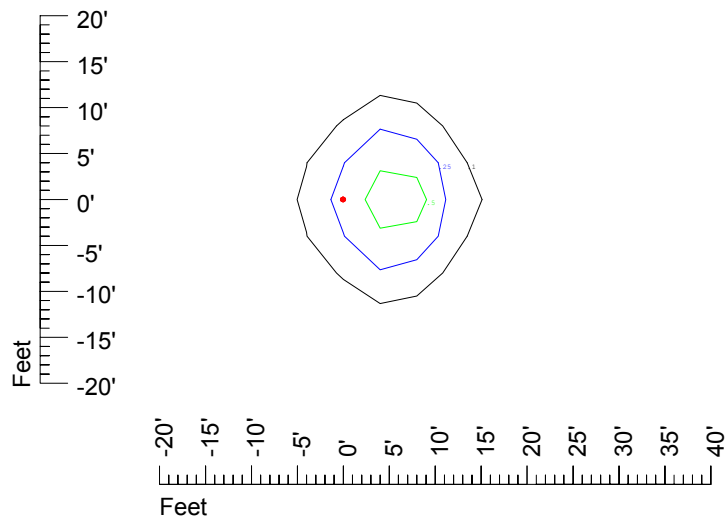

IES Photometric files C9225

Isoline template at 7' mounting height

Isoline values — 0.1 fc — 0.25 fc — 0.5 fc — 1.0 fc — 2.0 fc

Mounting height 7' Tilt 0°

Mounting height 7' Tilt 30°

Mounting height 7' Tilt 15°

Mounting height 11' Tilt 30°

Mounting height 11' Tilt 15°

Mounting height 11' Tilt 45°

IES Photometric files C9225

Isoline template at 15' mounting height

Isoline values — 0.1 fc — 0.25 fc — 0.5 fc — 1.0 fc — 2.0 fc

Mounting height 15' Tilt 0°

Mounting height 15' Tilt 30°

Mounting height 15' Tilt 15°

Mounting height 15' Tilt 45°

IES Photometric files C9225

Isoline template at 20' mounting height

Isoline values — 0.1 fc — 0.25 fc — 0.5 fc — 1.0 fc — 2.0 fc

Mounting height 20' Tilt 0°

Mounting height 20' Tilt 30°

Mounting height 20' Tilt 15°

Mounting height 20' Tilt 45°

IES File: C9225

Lighting level in fc / Distance in feet

Vertical plan 0° to 180°
Horizontal plan 0°