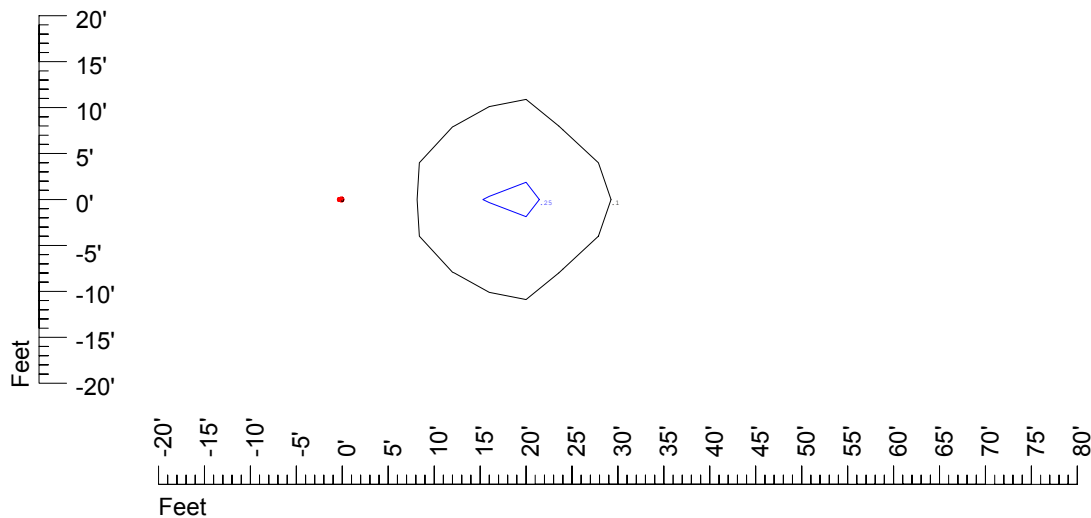

Mounting height 11' Tilt 30°

Mounting height 11' Tilt 15°

Mounting height 11' Tilt 45°

IES Photometric files C9225

Isoline template at 15' mounting height

Isoline values — 0.1 fc — 0.25 fc — 0.5 fc — 1.0 fc — 2.0 fc

Mounting height 15' Tilt 0°

Mounting height 15' Tilt 30°

Mounting height 15' Tilt 15°

Mounting height 15' Tilt 45°

IES Photometric files C9225

Isoline template at 20' mounting height

Isoline values — 0.1 fc — 0.25 fc — 0.5 fc — 1.0 fc — 2.0 fc

Mounting height 20' Tilt 0°

Mounting height 20' Tilt 30°

Mounting height 20' Tilt 15°

Mounting height 20' Tilt 45°

IES File: C9225

Lighting level in fc / Distance in feet

Vertical plan 0° to 180°
Horizontal plan 0°