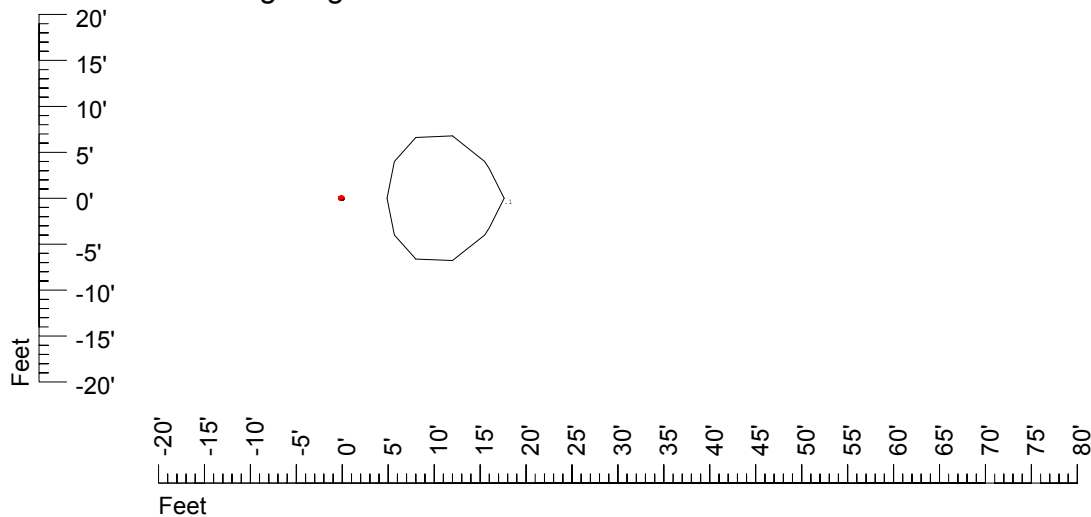

Mounting height 11' Tilt 30°

Mounting height 11' Tilt 15°

Mounting height 11' Tilt 45°

IES Photometric files C9234

Isoline template at 15' mounting height

Isoline values — 0.1 fc — 0.25 fc — 0.5 fc — 1.0 fc — 2.0 fc

Mounting height 15' Tilt 0°

Mounting height 15' Tilt 30°

Mounting height 15' Tilt 15°

Mounting height 15' Tilt 45°

IES Photometric files C9234

Isoline template at 20' mounting height

Isoline values — 0.1 fc — 0.25 fc — 0.5 fc — 1.0 fc — 2.0 fc

Mounting height 20' Tilt 0°

Mounting height 20' Tilt 30°

Mounting height 20' Tilt 15°

Mounting height 20' Tilt 45°

IES File: C9234

Lighting level in fc / Distance in feet

Vertical plan 0° to 180°
Horizontal plan 0°