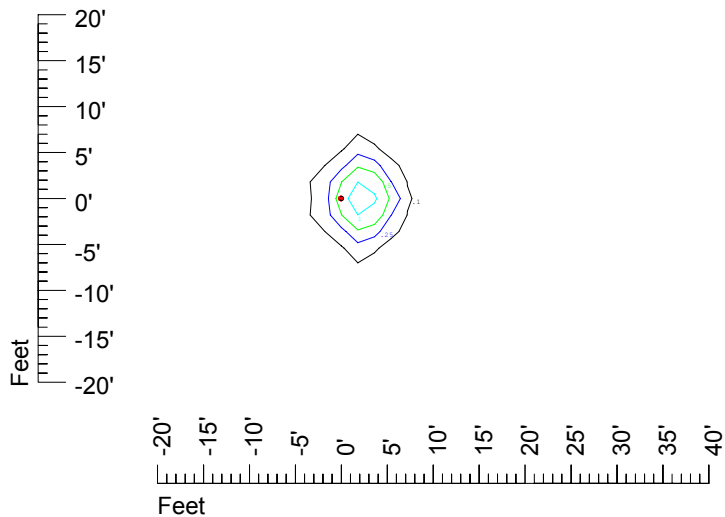

IES Photometric files C9234

Isoline template at 7' mounting height

Isoline values — 0.1 fc — 0.25 fc — 0.5 fc — 1.0 fc — 2.0 fc

Mounting height 7' Tilt 0°

Mounting height 7' Tilt 30°

Mounting height 7' Tilt 15°

Mounting height 7' Tilt 45°

IES Photometric files C9234

Isoline template at 9' mounting height

Isoline values — 0.1 fc — 0.25 fc — 0.5 fc — 1.0 fc — 2.0 fc

Mounting height 9' Tilt 0°

Mounting height 9' Tilt 30°

Mounting height 9' Tilt 15°

Mounting height 9' Tilt 45°

IES Photometric files C9234

Isoline template at 11' mounting height

Isoline values — 0.1 fc — 0.25 fc — 0.5 fc — 1.0 fc — 2.0 fc

Mounting height 11' Tilt 0°

Mounting height 20' Tilt 0°

Mounting height 20' Tilt 30°

Mounting height 20' Tilt 15°

Mounting height 20' Tilt 45°

IES File: C9234

Lighting level in fc / Distance in feet

Vertical plan 0° to 180°
Horizontal plan 0°