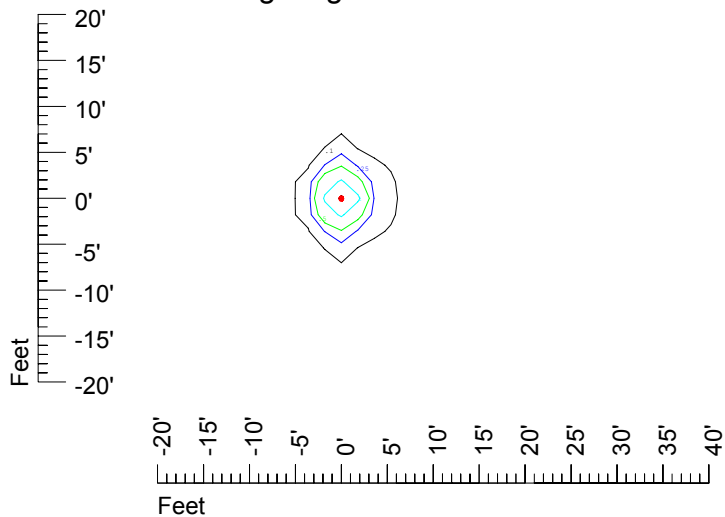

IES Photometric files C9234

Isoline template at 7' mounting height

Isoline values — 0.1 fc — 0.25 fc — 0.5 fc — 1.0 fc — 2.0 fc

Mounting height 7' Tilt 0°

Mounting height 7' Tilt 30°

Mounting height 7' Tilt 15°

Mounting height 7' Tilt 45°

IES Photometric files C9234

Isoline template at 9' mounting height

Isoline values — 0.1 fc — 0.25 fc — 0.5 fc — 1.0 fc — 2.0 fc

Mounting height 9' Tilt 0°

Mounting height 9' Tilt 30°

Mounting height 9' Tilt 15°

Mounting height 9' Tilt 45°

IES Photometric files C9234

Isoline template at 11' mounting height

Isoline values — 0.1 fc — 0.25 fc — 0.5 fc — 1.0 fc — 2.0 fc

Mounting height 11' Tilt 0°

Mounting height 20' Tilt 0°

Mounting height 20' Tilt 30°

Mounting height 20' Tilt 15°

Mounting height 20' Tilt 45°

IES File: C9234

Lighting level in fc / Distance in feet

Vertical plan 0° to 180°
Horizontal plan 0°