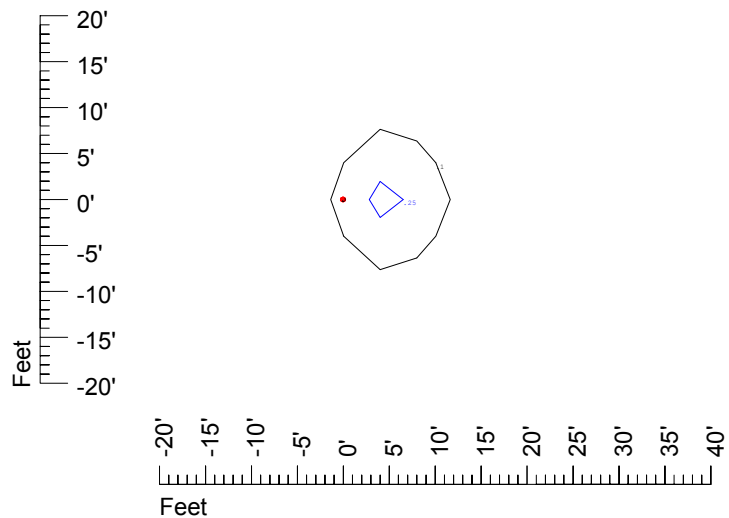

IES Photometric files C9234

Isoline template at 7' mounting height

Isoline values — 0.1 fc — 0.25 fc — 0.5 fc — 1.0 fc — 2.0 fc

Mounting height 7' Tilt 0°

Mounting height 7' Tilt 30°

Mounting height 7' Tilt 15°

Mounting height 11' Tilt 30°

Mounting height 11' Tilt 15°

Mounting height 11' Tilt 45°

IES Photometric files C9234

Isoline template at 15' mounting height

Isoline values — 0.1 fc — 0.25 fc — 0.5 fc — 1.0 fc — 2.0 fc

Mounting height 15' Tilt 0°

Mounting height 15' Tilt 30°

Mounting height 15' Tilt 15°

Mounting height 15' Tilt 45°

IES Photometric files C9234

Isoline template at 20' mounting height

Isoline values — 0.1 fc — 0.25 fc — 0.5 fc — 1.0 fc — 2.0 fc

Mounting height 20' Tilt 0°

Mounting height 20' Tilt 30°

Mounting height 20' Tilt 15°

Mounting height 20' Tilt 45°

IES File: C9234

Lighting level in fc / Distance in feet

Vertical plan 0° to 180°
Horizontal plan 0°