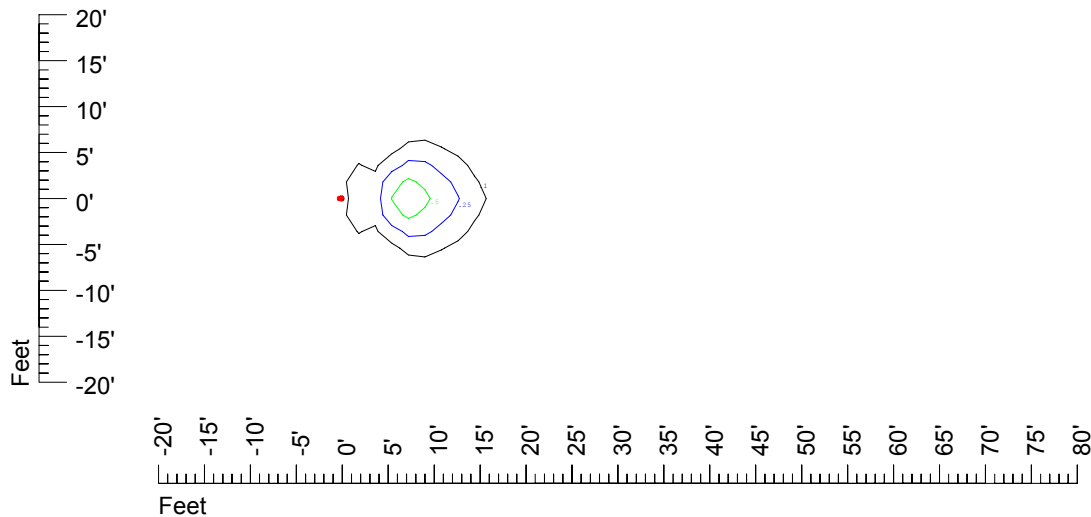

IES Photometric files C9234

Isoline template at 7' mounting height

Isoline values — 0.1 fc — 0.25 fc — 0.5 fc — 1.0 fc — 2.0 fc

Mounting height 7' Tilt 0°

Mounting height 7' Tilt 30°

Mounting height 7' Tilt 15°

Mounting height 7' Tilt 45°

IES Photometric files C9234

Isoline template at 9' mounting height

Isoline values — 0.1 fc — 0.25 fc — 0.5 fc — 1.0 fc — 2.0 fc

Mounting height 9' Tilt 0°

Mounting height 9' Tilt 30°

Mounting height 9' Tilt 15°

Mounting height 9' Tilt 45°

IES Photometric files C9234

Isoline template at 11' mounting height

Isoline values — 0.1 fc — 0.25 fc — 0.5 fc — 1.0 fc — 2.0 fc

Mounting height 11' Tilt 0°

Mounting height 20' Tilt 0°

Mounting height 20' Tilt 30°

Mounting height 20' Tilt 15°

Mounting height 20' Tilt 45°

IES File: C9234

Lighting level in fc / Distance in feet

Vertical plan 0° to 180°
Horizontal plan 0°