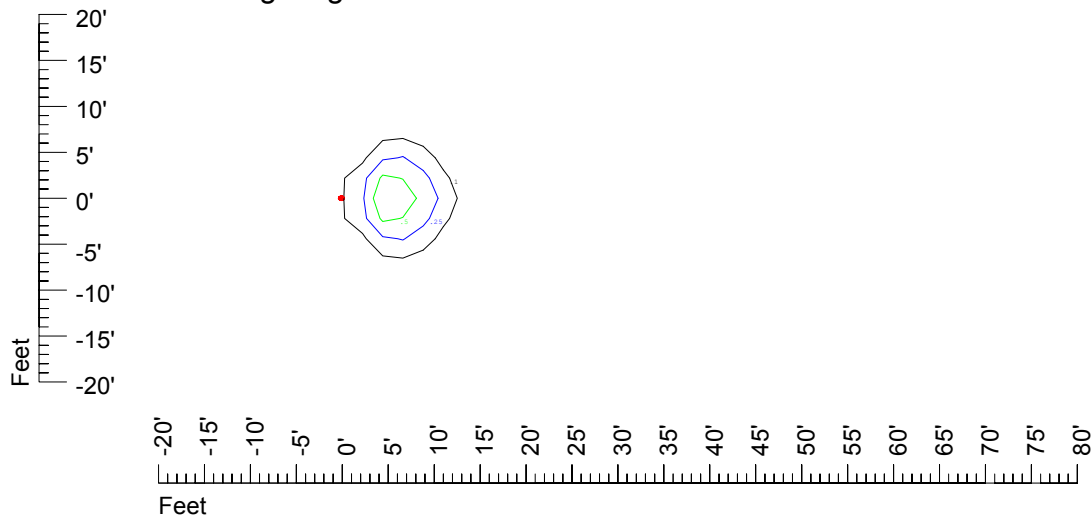

Mounting height 7' Tilt 45°

IES Photometric files C9234

Isoline template at 9' mounting height

Isoline values — 0.1 fc — 0.25 fc — 0.5 fc — 1.0 fc — 2.0 fc

Mounting height 9' Tilt 0°

Mounting height 9' Tilt 30°

Mounting height 9' Tilt 15°

Mounting height 9' Tilt 45°

IES Photometric files C9234

Isoline template at 11' mounting height

Isoline values — 0.1 fc — 0.25 fc — 0.5 fc — 1.0 fc — 2.0 fc

Mounting height 11' Tilt 0°

Mounting height 11' Tilt 30°

Mounting height 11' Tilt 15°

Mounting height 11' Tilt 45°

IES Photometric files C9234

Isoline template at 15' mounting height

Isoline values — 0.1 fc — 0.25 fc — 0.5 fc — 1.0 fc — 2.0 fc

Mounting height 20' Tilt 0°

Mounting height 20' Tilt 30°

Mounting height 20' Tilt 15°

Mounting height 20' Tilt 45°

IES File: C9234

Lighting level in fc / Distance in feet

Vertical plan 0° to 180°
Horizontal plan 0°