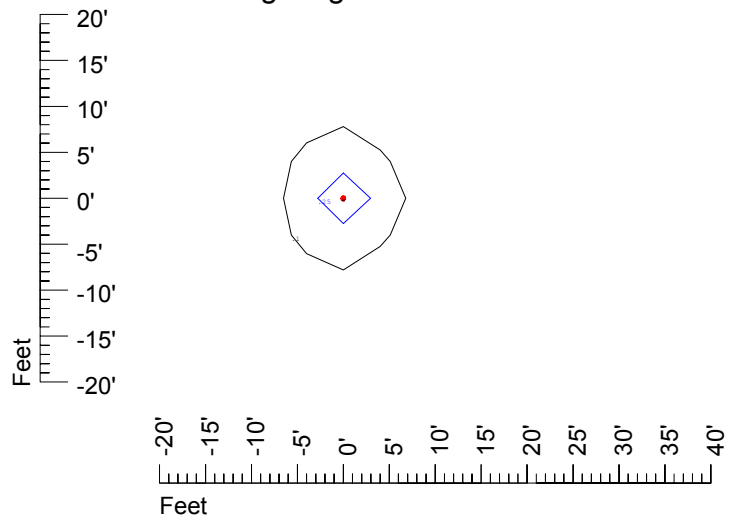

IES Photometric files C9234

Isoline template at 7' mounting height

Isoline values — 0.1 fc — 0.25 fc — 0.5 fc — 1.0 fc — 2.0 fc

Mounting height 7' Tilt 0°

Mounting height 7' Tilt 30°

Mounting height 7' Tilt 15°

Mounting height 11' Tilt 30°

Mounting height 11' Tilt 15°

Mounting height 11' Tilt 45°

IES Photometric files C9234

Isoline template at 15' mounting height

Isoline values — 0.1 fc — 0.25 fc — 0.5 fc — 1.0 fc — 2.0 fc

Mounting height 15' Tilt 0°

Mounting height 15' Tilt 30°

Mounting height 15' Tilt 15°

Mounting height 15' Tilt 45°

IES Photometric files C9234

Isoline template at 20' mounting height

Isoline values — 0.1 fc — 0.25 fc — 0.5 fc — 1.0 fc — 2.0 fc

Mounting height 20' Tilt 0°

Mounting height 20' Tilt 30°

Mounting height 20' Tilt 15°

Mounting height 20' Tilt 45°

IES File: C9234

Lighting level in fc / Distance in feet

Vertical plan 0° to 180°
Horizontal plan 0°