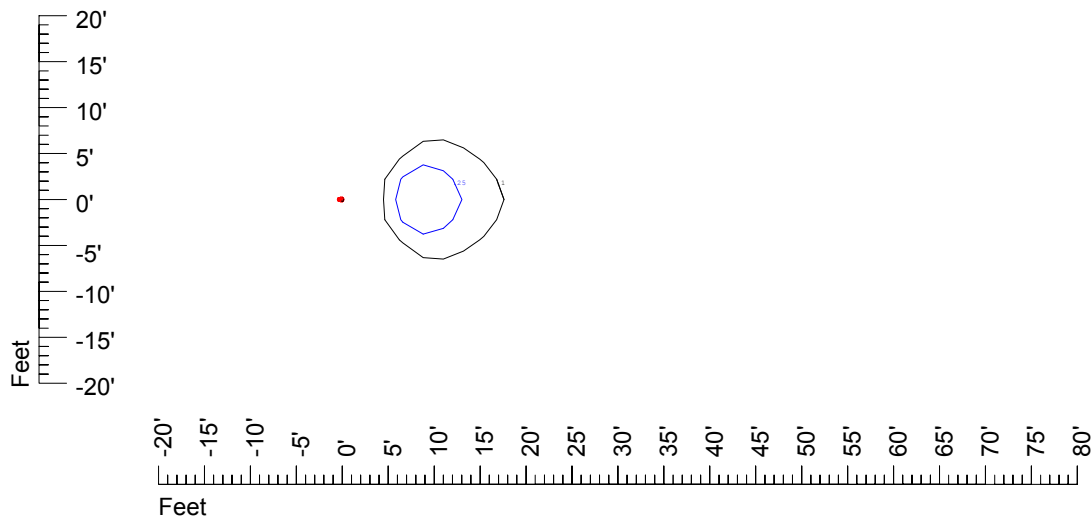

Mounting height 7' Tilt 45°

IES Photometric files C9234

Isoline template at 9' mounting height

Isoline values — 0.1 fc — 0.25 fc — 0.5 fc — 1.0 fc — 2.0 fc

Mounting height 9' Tilt 0°

Mounting height 9' Tilt 30°

Mounting height 9' Tilt 15°

Mounting height 9' Tilt 45°

IES Photometric files C9234

Isoline template at 11' mounting height

Isoline values — 0.1 fc — 0.25 fc — 0.5 fc — 1.0 fc — 2.0 fc

Mounting height 11' Tilt 0°

Mounting height 11' Tilt 30°

Mounting height 11' Tilt 15°

Mounting height 11' Tilt 45°

IES Photometric files C9234

Isoline template at 15' mounting height

Isoline values — 0.1 fc — 0.25 fc — 0.5 fc — 1.0 fc — 2.0 fc