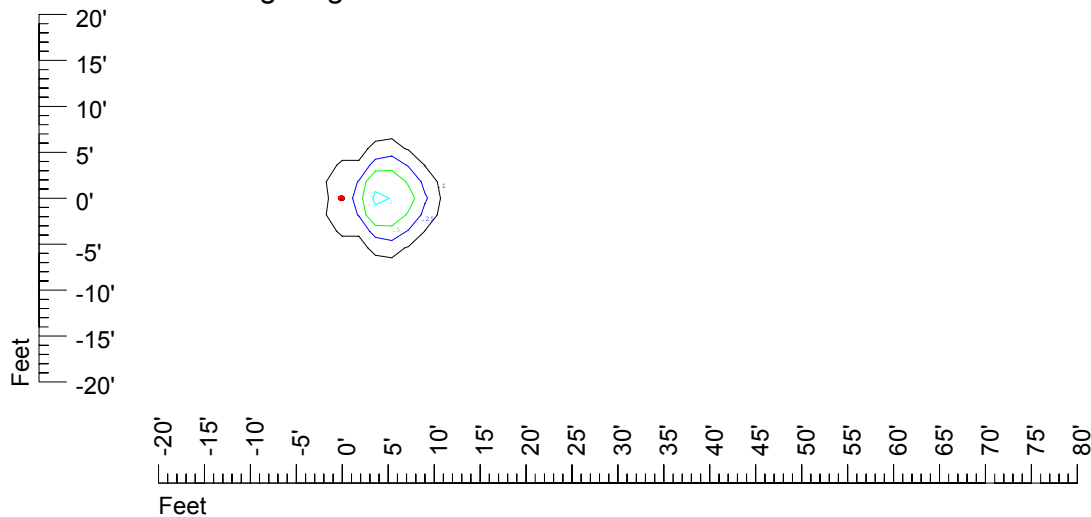

IES Photometric files C9234

Isoline template at 7' mounting height

Isoline values — 0.1 fc — 0.25 fc — 0.5 fc — 1.0 fc — 2.0 fc

Mounting height 7' Tilt 0°

Mounting height 7' Tilt 30°

Mounting height 7' Tilt 15°

Mounting height 7' Tilt 45°

IES Photometric files C9234

Isoline template at 9' mounting height

Isoline values — 0.1 fc — 0.25 fc — 0.5 fc — 1.0 fc — 2.0 fc

Mounting height 9' Tilt 0°

Mounting height 9' Tilt 30°

Mounting height 9' Tilt 15°

Mounting height 9' Tilt 45°

IES Photometric files C9234

Isoline template at 11' mounting height

Isoline values — 0.1 fc — 0.25 fc — 0.5 fc — 1.0 fc — 2.0 fc

Mounting height 11' Tilt 0°

Mounting height 20' Tilt 0°

Mounting height 20' Tilt 30°

Mounting height 20' Tilt 15°

Mounting height 20' Tilt 45°

IES File: C9234

Lighting level in fc / Distance in feet

Vertical plan 0° to 180°
Horizontal plan 0°