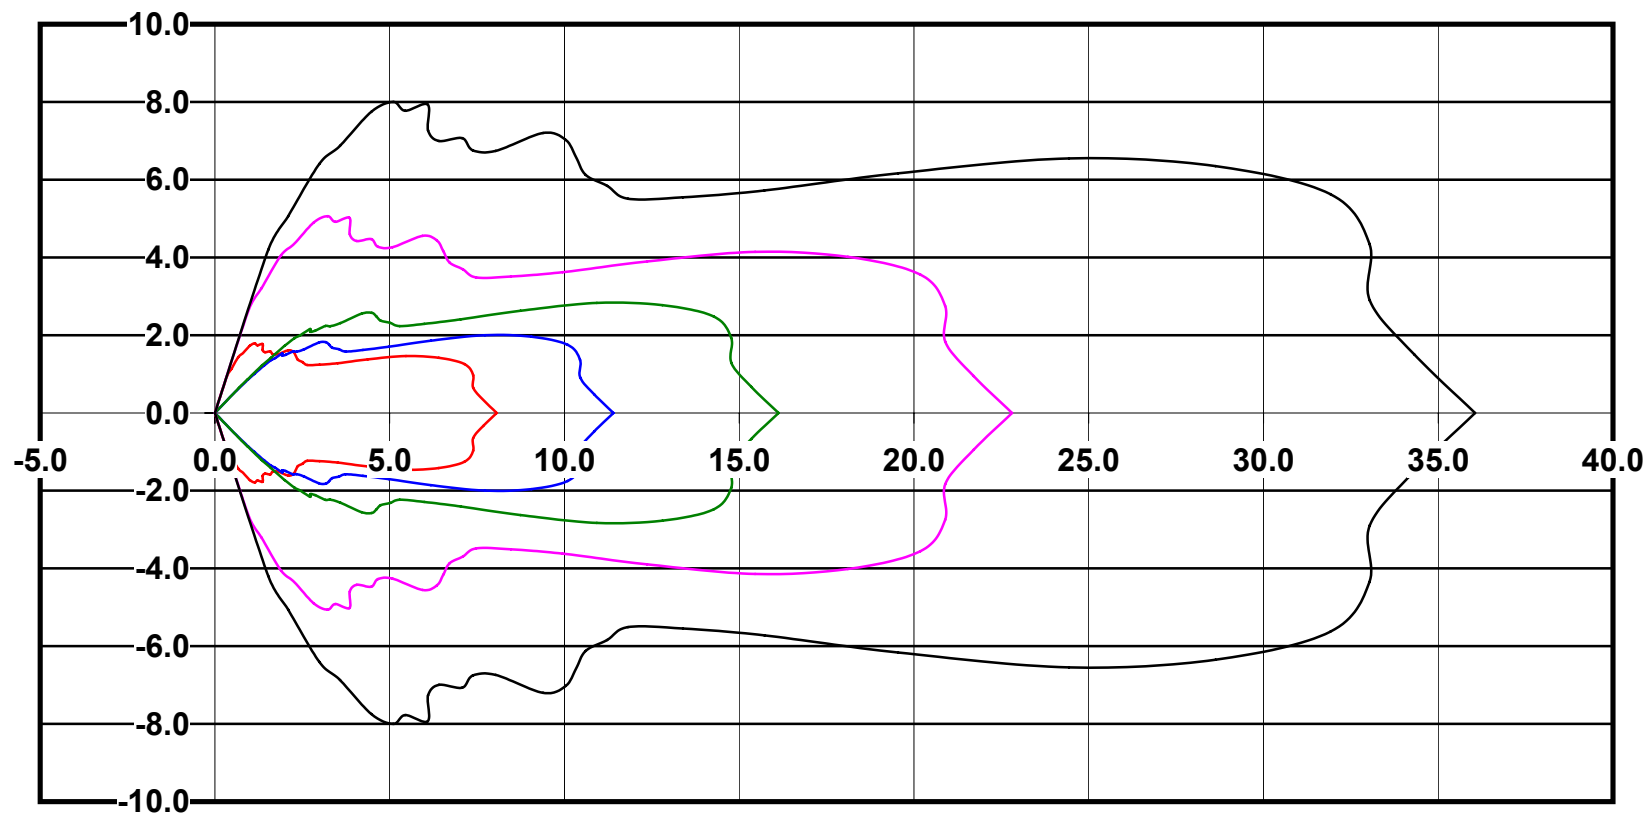

Mounting height 15' Tilt 0°

Mounting height 15' Tilt 30°

Mounting height 15' Tilt 15°

Mounting height 15' Tilt 45°

IES Photometric files C9234

Isoline template at 20' mounting height

Isoline values — 0.1 fc — 0.25 fc — 0.5 fc — 1.0 fc — 2.0 fc

Mounting height 20' Tilt 0°

Mounting height 20' Tilt 30°

Mounting height 20' Tilt 15°

Mounting height 20' Tilt 45°

IES File: C9234

Lighting level in fc / Distance in feet

Vertical plan 0° to 180°
Horizontal plan 0°

— 2 fc — 1 fc — 0.5 fc — 0.25 fc — 0.1 fc