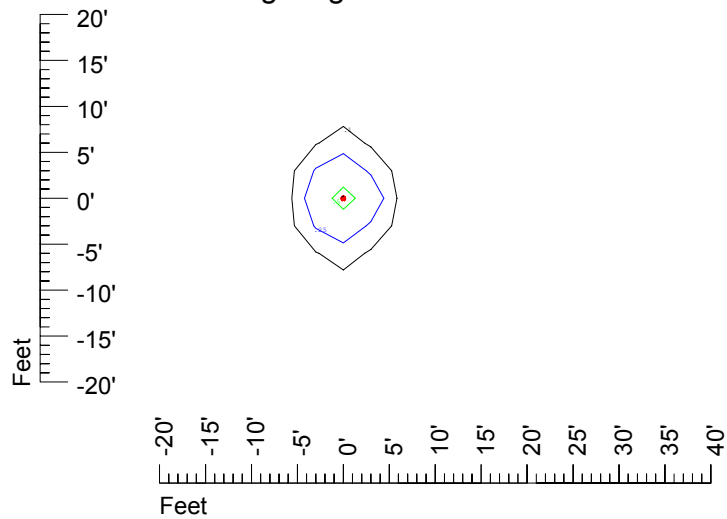

IES Photometric files C9234

Isoline template at 15' mounting height

Isoline values — 0.1 fc — 0.25 fc — 0.5 fc — 1.0 fc — 2.0 fc

Mounting height 15' Tilt 0°