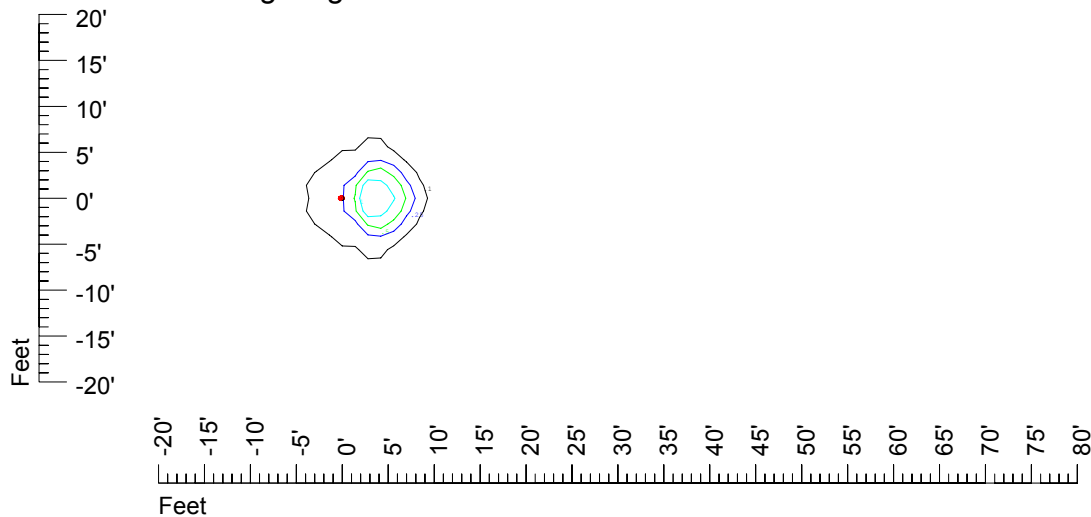

IES Photometric files C9234

Isoline template at 7' mounting height

Isoline values — 0.1 fc — 0.25 fc — 0.5 fc — 1.0 fc — 2.0 fc

Mounting height 7' Tilt 0°

Mounting height 7' Tilt 30°

Mounting height 7' Tilt 15°

Mounting height 7' Tilt 45°

IES Photometric files C9234

Isoline template at 9' mounting height

Isoline values — 0.1 fc — 0.25 fc — 0.5 fc — 1.0 fc — 2.0 fc

Mounting height 9' Tilt 0°

Mounting height 9' Tilt 30°

Mounting height 9' Tilt 15°

Mounting height 9' Tilt 45°

IES Photometric files C9234

Isoline template at 11' mounting height

Isoline values — 0.1 fc — 0.25 fc — 0.5 fc — 1.0 fc — 2.0 fc

Mounting height 11' Tilt 0°

Mounting height 20' Tilt 0°

Mounting height 20' Tilt 30°

Mounting height 20' Tilt 15°

Mounting height 20' Tilt 45°

IES File: C9234

Lighting level in fc / Distance in feet

Vertical plan 0° to 180°
Horizontal plan 0°