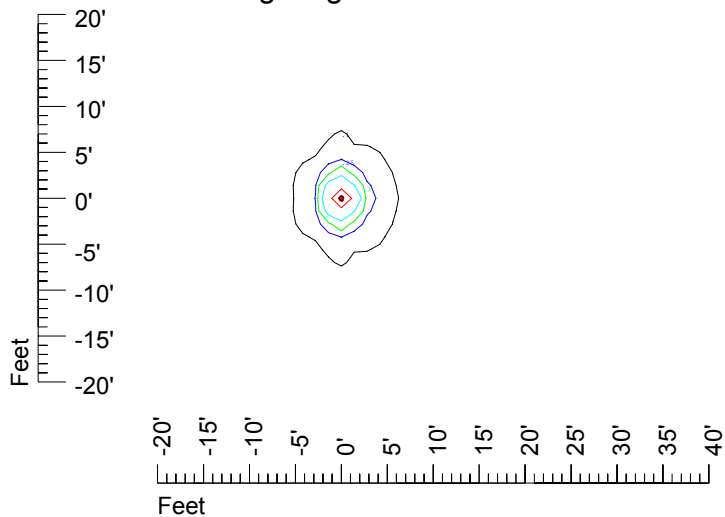

IES Photometric files C9234

Isoline template at 7' mounting height

Isoline values — 0.1 fc — 0.25 fc — 0.5 fc — 1.0 fc — 2.0 fc

Mounting height 7' Tilt 0°

Mounting height 7' Tilt 30°

Mounting height 7' Tilt 15°

Mounting height 7' Tilt 45°

IES Photometric files C9234

Isoline template at 9' mounting height

Isoline values — 0.1 fc — 0.25 fc — 0.5 fc — 1.0 fc — 2.0 fc

Mounting height 9' Tilt 0°

Mounting height 9' Tilt 30°

Mounting height 9' Tilt 15°

Mounting height 9' Tilt 45°

IES Photometric files C9234

Isoline template at 11' mounting height

Isoline values — 0.1 fc — 0.25 fc — 0.5 fc — 1.0 fc — 2.0 fc

Mounting height 11' Tilt 0°

Mounting height 20' Tilt 0°

Mounting height 20' Tilt 30°

Mounting height 20' Tilt 15°

Mounting height 20' Tilt 45°

IES File: C9234

Lighting level in fc / Distance in feet

Vertical plan 0° to 180°
Horizontal plan 0°