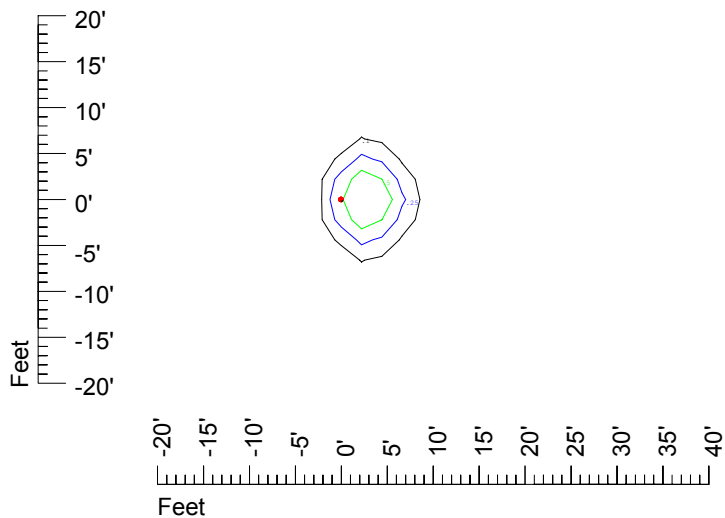

IES Photometric files C9234

Isoline template at 7' mounting height

Isoline values — 0.1 fc — 0.25 fc — 0.5 fc — 1.0 fc — 2.0 fc

Mounting height 7' Tilt 0°

Mounting height 7' Tilt 30°

Mounting height 7' Tilt 15°

Mounting height 7' Tilt 45°

IES Photometric files C9234

Isoline template at 9' mounting height

Isoline values — 0.1 fc — 0.25 fc — 0.5 fc — 1.0 fc — 2.0 fc

Mounting height 9' Tilt 0°

Mounting height 9' Tilt 30°

Mounting height 9' Tilt 15°

Mounting height 9' Tilt 45°

IES Photometric files C9234

Isoline template at 11' mounting height

Isoline values — 0.1 fc — 0.25 fc — 0.5 fc — 1.0 fc — 2.0 fc

Mounting height 11' Tilt 0°

Mounting height 11' Tilt 30°

Mounting height 11' Tilt 15°

Mounting height 11' Tilt 45°

IES Photometric files C9234

Isoline template at 15' mounting height

Isoline values — 0.1 fc — 0.25 fc — 0.5 fc — 1.0 fc — 2.0 fc