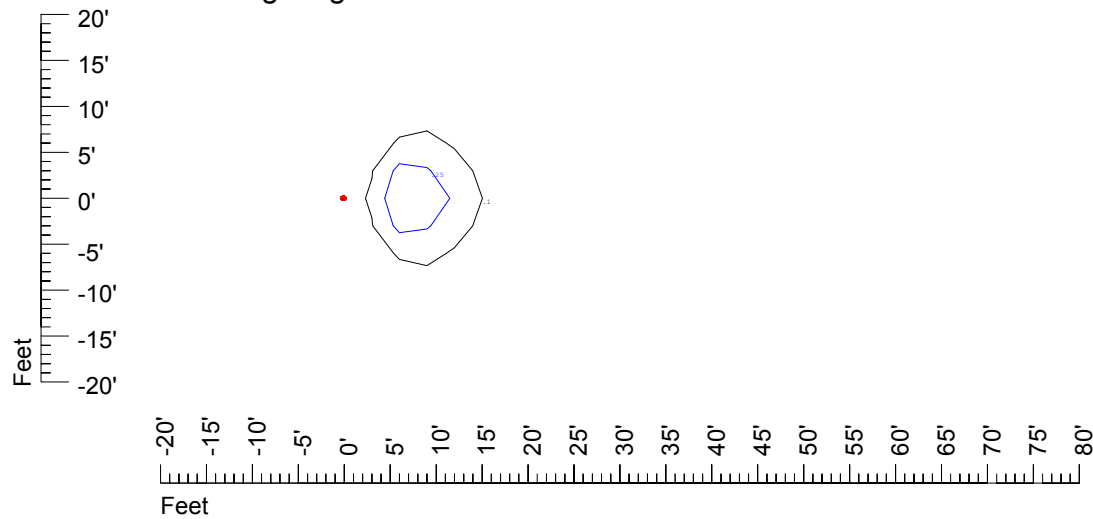

Mounting height 9' Tilt 15°

Mounting height 9' Tilt 45°

IES Photometric files C9234

Isoline template at 11' mounting height

Isoline values — 0.1 fc — 0.25 fc — 0.5 fc — 1.0 fc — 2.0 fc

Mounting height 11' Tilt 0°

Mounting height 11' Tilt 30°

Mounting height 11' Tilt 15°

Mounting height 11' Tilt 45°

IES Photometric files C9234

Isoline template at 15' mounting height

Isoline values — 0.1 fc — 0.25 fc — 0.5 fc — 1.0 fc — 2.0 fc

Mounting height 15' Tilt 0°

Mounting height 15' Tilt 30°

Mounting height 15' Tilt 15°

Mounting height 15' Tilt 45°

IES Photometric files C9234

Isoline template at 20' mounting height

Isoline values — 0.1 fc — 0.25 fc — 0.5 fc — 1.0 fc — 2.0 fc

Mounting height 20' Tilt 0°

Mounting height 20' Tilt 30°

Mounting height 20' Tilt 15°

Mounting height 20' Tilt 45°

IES File: C9234

Lighting level in fc / Distance in feet

Vertical plan 0° to 180°
Horizontal plan 0°