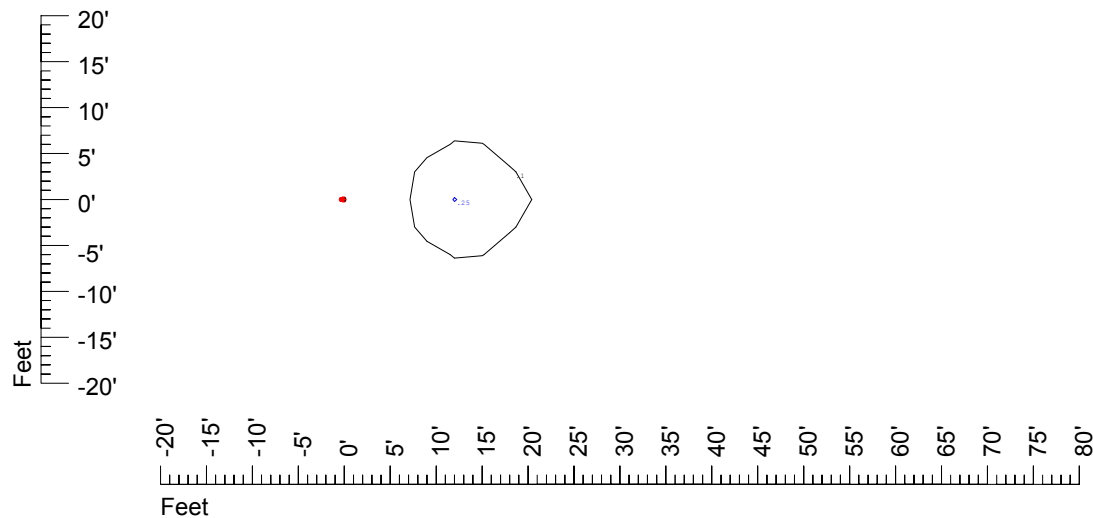

Mounting height 11' Tilt 30°

Mounting height 11' Tilt 15°

Mounting height 11' Tilt 45°

IES Photometric files C9234

Isoline template at 15' mounting height

Isoline values — 0.1 fc — 0.25 fc — 0.5 fc — 1.0 fc — 2.0 fc

Mounting height 15' Tilt 0°

Mounting height 15' Tilt 30°

Mounting height 15' Tilt 15°

Mounting height 15' Tilt 45°

IES Photometric files C9234

Isoline template at 20' mounting height

Isoline values — 0.1 fc — 0.25 fc — 0.5 fc — 1.0 fc — 2.0 fc

Mounting height 20' Tilt 0°

Mounting height 20' Tilt 30°

Mounting height 20' Tilt 15°

Mounting height 20' Tilt 45°

IES File: C9234

Lighting level in fc / Distance in feet

Vertical plan 0° to 180°
Horizontal plan 0°