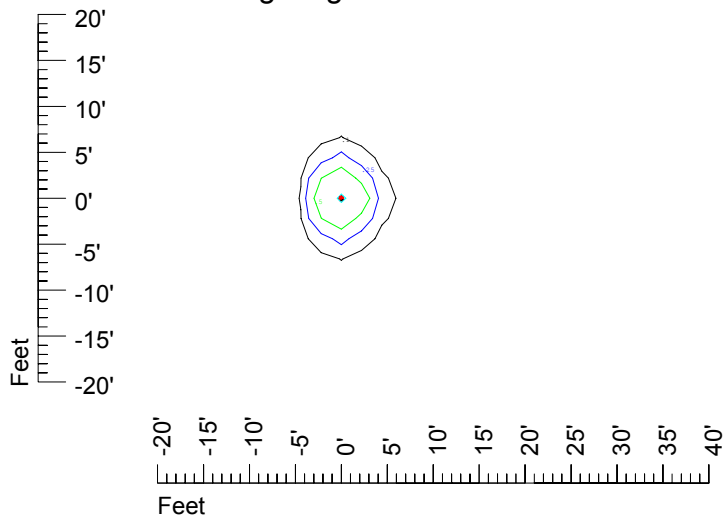

IES Photometric files C9234

Isoline template at 7' mounting height

Isoline values — 0.1 fc — 0.25 fc — 0.5 fc — 1.0 fc — 2.0 fc

Mounting height 7' Tilt 0°

Mounting height 7' Tilt 30°

Mounting height 7' Tilt 15°

Mounting height 7' Tilt 45°

IES Photometric files C9234

Isoline template at 9' mounting height

Isoline values — 0.1 fc — 0.25 fc — 0.5 fc — 1.0 fc — 2.0 fc

Mounting height 9' Tilt 0°

Mounting height 9' Tilt 30°

Mounting height 9' Tilt 15°

Mounting height 9' Tilt 45°

IES Photometric files C9234

Isoline template at 11' mounting height

Isoline values — 0.1 fc — 0.25 fc — 0.5 fc — 1.0 fc — 2.0 fc

Mounting height 11' Tilt 0°

Mounting height 11' Tilt 30°

Mounting height 11' Tilt 15°

Mounting height 11' Tilt 45°

IES Photometric files C9234

Isoline template at 15' mounting height

Isoline values — 0.1 fc — 0.25 fc — 0.5 fc — 1.0 fc — 2.0 fc