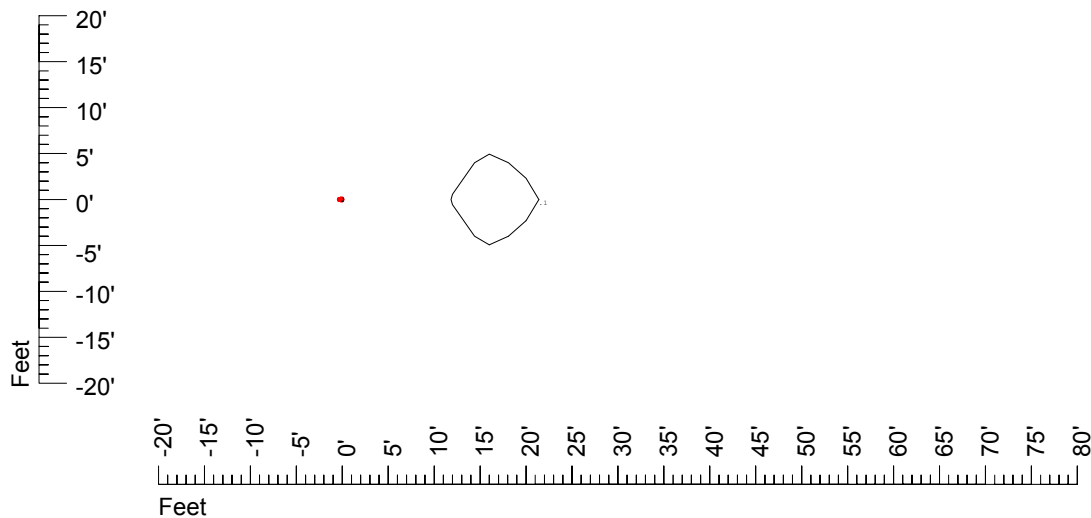

Mounting height 20' Tilt 0°

Mounting height 20' Tilt 30°

Mounting height 20' Tilt 15°

Mounting height 20' Tilt 45°

IES File: C9234

Lighting level in fc / Distance in feet

Vertical plan 0° to 180°
Horizontal plan 0°