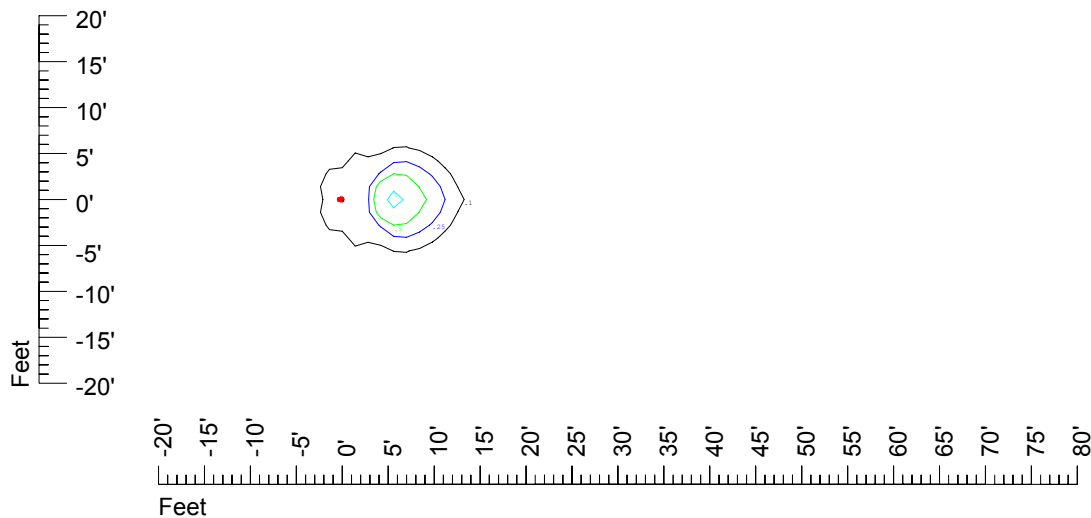

IES Photometric files C9234

Isoline template at 7' mounting height

Isoline values — 0.1 fc — 0.25 fc — 0.5 fc — 1.0 fc — 2.0 fc

Mounting height 7' Tilt 0°

Mounting height 7' Tilt 30°

Mounting height 7' Tilt 15°

Mounting height 7' Tilt 45°

IES Photometric files C9234

Isoline template at 9' mounting height

Isoline values — 0.1 fc — 0.25 fc — 0.5 fc — 1.0 fc — 2.0 fc

Mounting height 9' Tilt 0°

Mounting height 9' Tilt 30°

Mounting height 20' Tilt 0°

Mounting height 20' Tilt 30°

Mounting height 20' Tilt 15°

Mounting height 20' Tilt 45°

IES File: C9234

Lighting level in fc / Distance in feet

Vertical plan 0° to 180°
Horizontal plan 0°