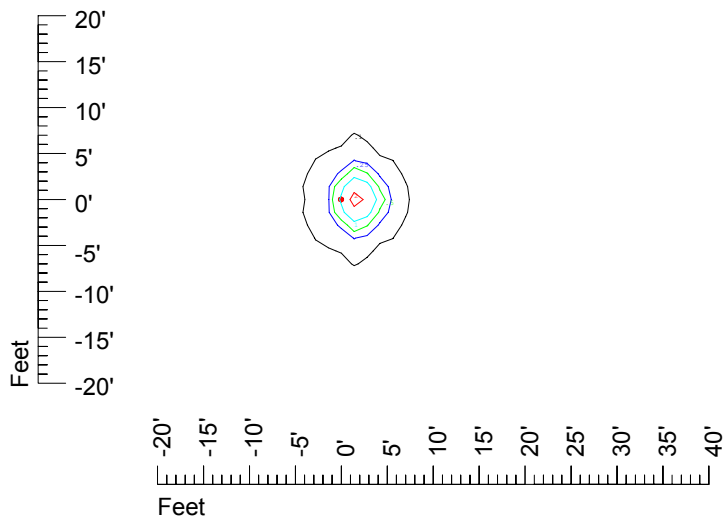

IES Photometric files C9234

Isoline template at 7' mounting height

Isoline values — 0.1 fc — 0.25 fc — 0.5 fc — 1.0 fc — 2.0 fc

Mounting height 7' Tilt 0°

Mounting height 7' Tilt 30°

Mounting height 7' Tilt 15°

Mounting height 7' Tilt 45°

IES Photometric files C9234

Isoline template at 9' mounting height

Isoline values — 0.1 fc — 0.25 fc — 0.5 fc — 1.0 fc — 2.0 fc

Mounting height 9' Tilt 0°

Mounting height 9' Tilt 30°

Mounting height 9' Tilt 15°

Mounting height 9' Tilt 45°

IES Photometric files C9234

Isoline template at 11' mounting height

Isoline values — 0.1 fc — 0.25 fc — 0.5 fc — 1.0 fc — 2.0 fc

Mounting height 11' Tilt 0°

Mounting height 20' Tilt 0°

Mounting height 20' Tilt 30°

Mounting height 20' Tilt 15°

Mounting height 20' Tilt 45°

IES File: C9234

Lighting level in fc / Distance in feet

Vertical plan 0° to 180°
Horizontal plan 0°