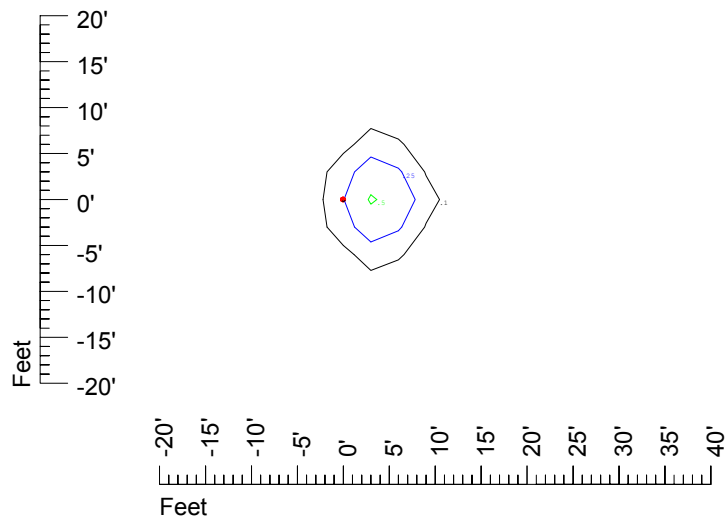

IES Photometric files C9234

Isoline template at 7' mounting height

Isoline values — 0.1 fc — 0.25 fc — 0.5 fc — 1.0 fc — 2.0 fc

Mounting height 7' Tilt 0°

Mounting height 7' Tilt 30°

Mounting height 7' Tilt 15°

Mounting height 9' Tilt 15°

Mounting height 9' Tilt 45°

IES Photometric files C9234

Isoline template at 11' mounting height

Isoline values — 0.1 fc — 0.25 fc — 0.5 fc — 1.0 fc — 2.0 fc

Mounting height 11' Tilt 0°

Mounting height 11' Tilt 30°

Mounting height 11' Tilt 15°

Mounting height 11' Tilt 45°

IES Photometric files C9234

Isoline template at 15' mounting height

Isoline values — 0.1 fc — 0.25 fc — 0.5 fc — 1.0 fc — 2.0 fc

Mounting height 15' Tilt 0°

Mounting height 15' Tilt 30°

Mounting height 15' Tilt 15°

Mounting height 15' Tilt 45°

IES Photometric files C9234

Isoline template at 20' mounting height

Isoline values — 0.1 fc — 0.25 fc — 0.5 fc — 1.0 fc — 2.0 fc