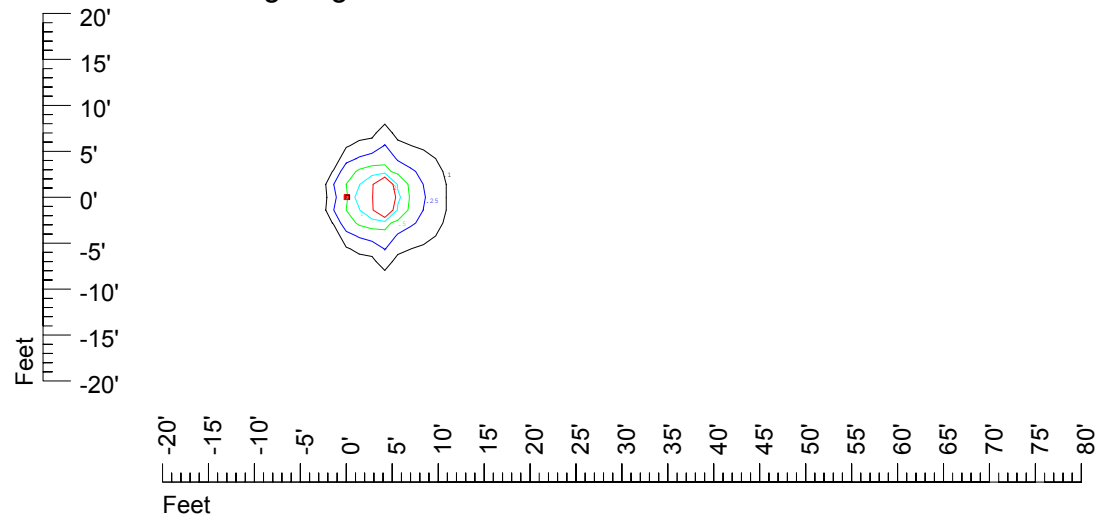

IES Photometric files C9237

Isoline template at 7' mounting height

Isoline values — 0.1 fc — 0.25 fc — 0.5 fc — 1.0 fc — 2.0 fc

Mounting height 7' Tilt 0°

Mounting height 7' Tilt 30°

Mounting height 7' Tilt 15°

Mounting height 7' Tilt 45°

IES Photometric files C9237

Isoline template at 9' mounting height

Isoline values — 0.1 fc — 0.25 fc — 0.5 fc — 1.0 fc — 2.0 fc

Mounting height 9' Tilt 0°

Mounting height 9 Tilt 30°

Mounting height 20' Tilt 0°

Mounting height 20' Tilt 30°

Mounting height 20' Tilt 15°

Mounting height 20' Tilt 45°

IES File: C9237

Lighting level in fc / Distance in feet

Vertical plan 0° to 180°
Horizontal plan 0°