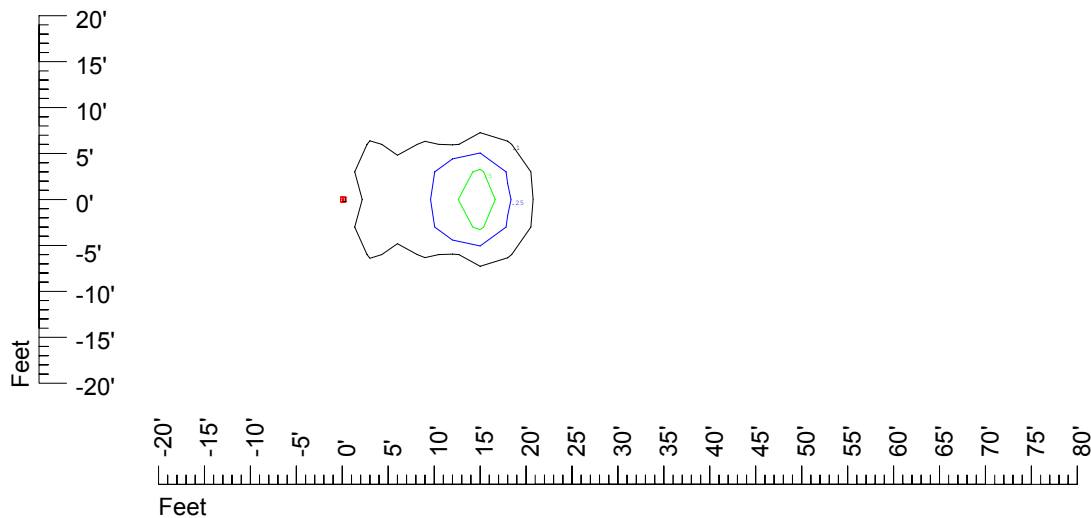

Mounting height 11 Tilt 30°

Mounting height 11' Tilt 15°

Mounting height 11' Tilt 45°

IES Photometric files C9237

Isoline template at 15' mounting height

Isoline values — 0.1 fc — 0.25 fc — 0.5 fc — 1.0 fc — 2.0 fc

Mounting height 15' Tilt 0°

Mounting height 15' Tilt 30°

Mounting height 15' Tilt 15°

Mounting height 15' Tilt 45°

IES Photometric files C9237

Isoline template at 20' mounting height

Isoline values — 0.1 fc — 0.25 fc — 0.5 fc — 1.0 fc — 2.0 fc

Mounting height 20' Tilt 0°

Mounting height 20' Tilt 30°

Mounting height 20' Tilt 15°

Mounting height 20' Tilt 45°

IES File: C9237

Lighting level in fc / Distance in feet

Vertical plan 0° to 180°
Horizontal plan 0°