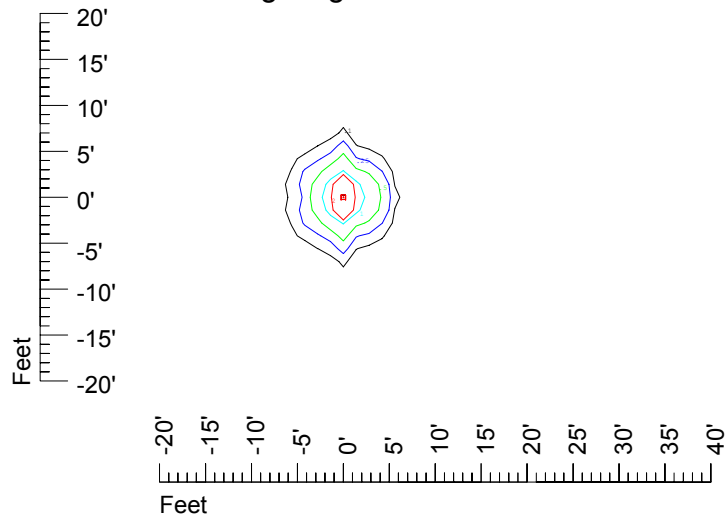

IES Photometric files C9237

Isoline template at 7' mounting height

Isoline values — 0.1 fc — 0.25 fc — 0.5 fc — 1.0 fc — 2.0 fc

Mounting height 7' Tilt 0°

Mounting height 7' Tilt 30°

Mounting height 7' Tilt 15°

Mounting height 7' Tilt 45°

IES Photometric files C9237

Isoline template at 9' mounting height

Isoline values — 0.1 fc — 0.25 fc — 0.5 fc — 1.0 fc — 2.0 fc

Mounting height 9' Tilt 0°

Mounting height 9 Tilt 30°

Mounting height 9' Tilt 15°

Mounting height 9' Tilt 45°

IES Photometric files C9237

Isoline template at 11' mounting height

Isoline values — 0.1 fc — 0.25 fc — 0.5 fc — 1.0 fc — 2.0 fc

Mounting height 11' Tilt 0°

Mounting height 20' Tilt 0°

Mounting height 20' Tilt 30°

Mounting height 20' Tilt 15°

Mounting height 20' Tilt 45°

IES File: C9237

Lighting level in fc / Distance in feet

Vertical plan 0° to 180°
Horizontal plan 0°