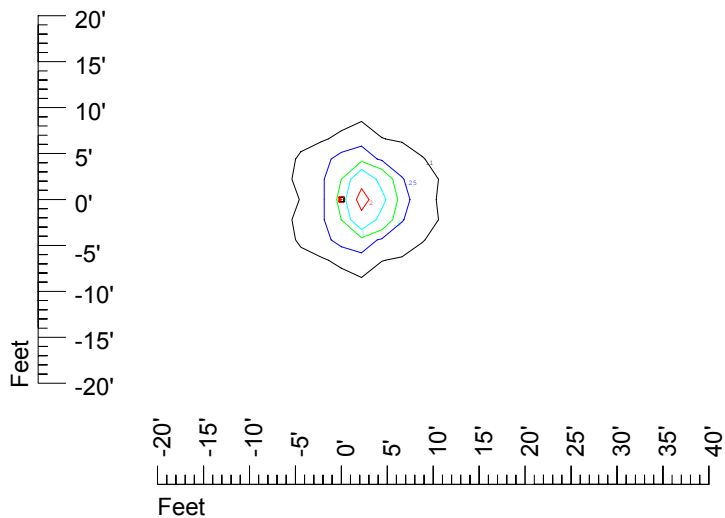

IES Photometric files C9237

Isoline template at 7' mounting height

Isoline values — 0.1 fc — 0.25 fc — 0.5 fc — 1.0 fc — 2.0 fc

Mounting height 7' Tilt 0°

Mounting height 7' Tilt 30°

Mounting height 7' Tilt 15°

Mounting height 7' Tilt 45°

IES Photometric files C9237

Isoline template at 9' mounting height

Isoline values — 0.1 fc — 0.25 fc — 0.5 fc — 1.0 fc — 2.0 fc

Mounting height 9' Tilt 0°

Mounting height 9 Tilt 30°

Mounting height 9' Tilt 15°

Mounting height 9' Tilt 45°

IES Photometric files C9237

Isoline template at 11' mounting height

Isoline values — 0.1 fc — 0.25 fc — 0.5 fc — 1.0 fc — 2.0 fc

Mounting height 11' Tilt 0°

Mounting height 11 Tilt 30°

Mounting height 11' Tilt 15°

Mounting height 11' Tilt 45°

IES Photometric files C9237

Isoline template at 15' mounting height

Isoline values — 0.1 fc — 0.25 fc — 0.5 fc — 1.0 fc — 2.0 fc