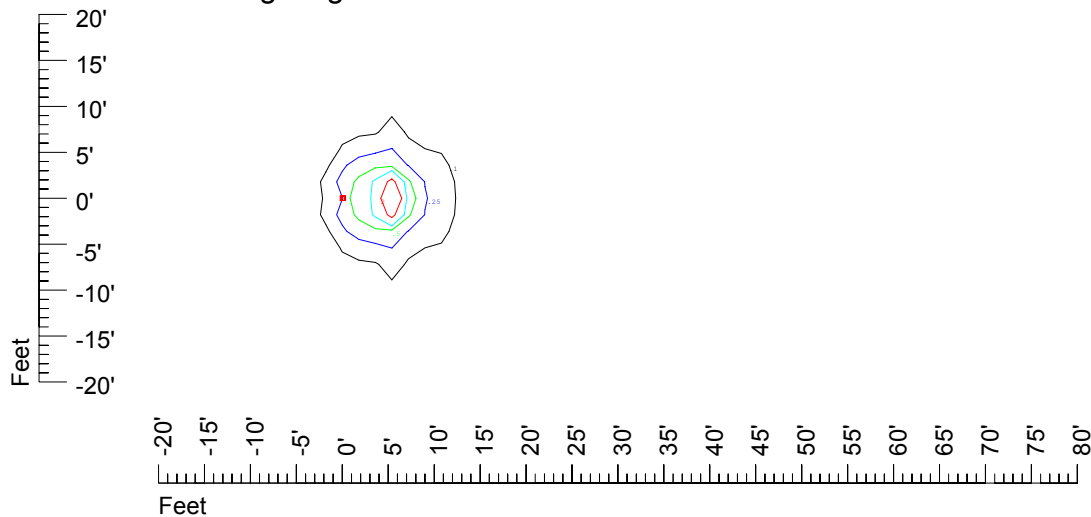

IES Photometric files C9237

Isoline template at 7' mounting height

Isoline values — 0.1 fc — 0.25 fc — 0.5 fc — 1.0 fc — 2.0 fc

Mounting height 7' Tilt 0°

Mounting height 7' Tilt 30°

Mounting height 7' Tilt 15°

Mounting height 7' Tilt 45°

IES Photometric files C9237

Isoline template at 9' mounting height

Isoline values — 0.1 fc — 0.25 fc — 0.5 fc — 1.0 fc — 2.0 fc

Mounting height 9' Tilt 0°

Mounting height 9 Tilt 30°

Mounting height 9' Tilt 15°

Mounting height 9' Tilt 45°

IES Photometric files C9237

Isoline template at 11' mounting height

Isoline values — 0.1 fc — 0.25 fc — 0.5 fc — 1.0 fc — 2.0 fc

Mounting height 11' Tilt 0°

Mounting height 20' Tilt 0°

Mounting height 20' Tilt 30°

Mounting height 20' Tilt 15°

Mounting height 20' Tilt 45°

IES File: C9237

Lighting level in fc / Distance in feet

Vertical plan 0° to 180°
Horizontal plan 0°