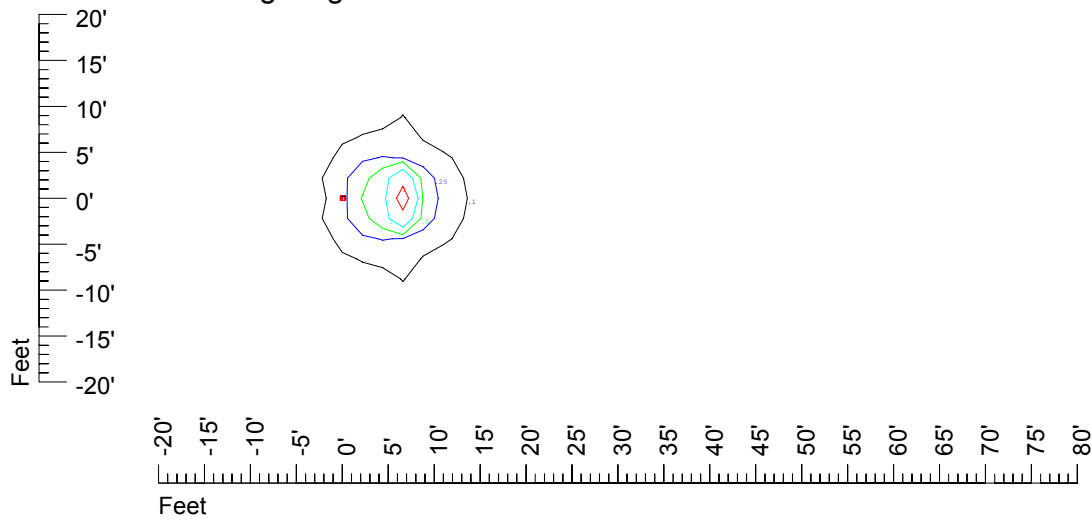

Mounting height 7' Tilt 45°

IES Photometric files C9237

Isoline template at 9' mounting height

Isoline values — 0.1 fc — 0.25 fc — 0.5 fc — 1.0 fc — 2.0 fc

Mounting height 9' Tilt 0°

Mounting height 9 Tilt 30°

Mounting height 9' Tilt 15°

Mounting height 9' Tilt 45°

IES Photometric files C9237

Isoline template at 11' mounting height

Isoline values — 0.1 fc — 0.25 fc — 0.5 fc — 1.0 fc — 2.0 fc

Mounting height 11' Tilt 0°

Mounting height 11 Tilt 30°

Mounting height 11' Tilt 15°

Mounting height 11' Tilt 45°

IES Photometric files C9237

Isoline template at 15' mounting height

Isoline values — 0.1 fc — 0.25 fc — 0.5 fc — 1.0 fc — 2.0 fc