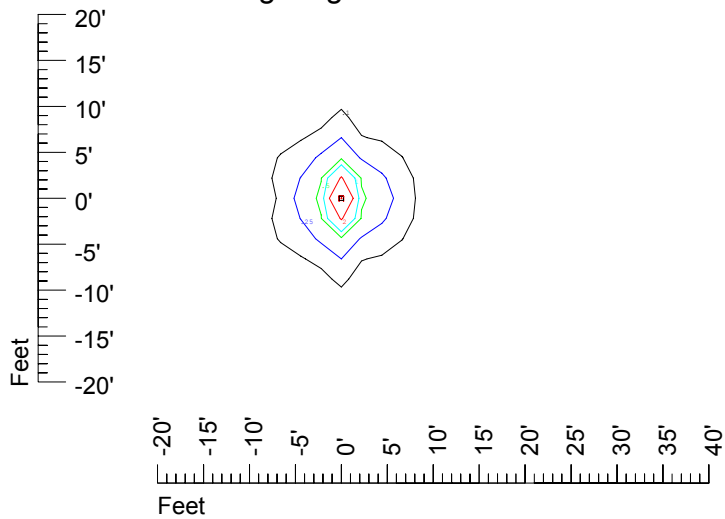

IES Photometric files C9237

Isoline template at 7' mounting height

Isoline values — 0.1 fc — 0.25 fc — 0.5 fc — 1.0 fc — 2.0 fc

Mounting height 7' Tilt 0°

Mounting height 7' Tilt 30°

Mounting height 7' Tilt 15°

Mounting height 7' Tilt 45°

IES Photometric files C9237

Isoline template at 9' mounting height

Isoline values — 0.1 fc — 0.25 fc — 0.5 fc — 1.0 fc — 2.0 fc

Mounting height 9' Tilt 0°

Mounting height 9 Tilt 30°

Mounting height 9' Tilt 15°

Mounting height 9' Tilt 45°

IES Photometric files C9237

Isoline template at 11' mounting height

Isoline values — 0.1 fc — 0.25 fc — 0.5 fc — 1.0 fc — 2.0 fc

Mounting height 11' Tilt 0°

Mounting height 11 Tilt 30°

Mounting height 11' Tilt 15°

Mounting height 11' Tilt 45°

IES Photometric files C9237

Isoline template at 15' mounting height

Isoline values — 0.1 fc — 0.25 fc — 0.5 fc — 1.0 fc — 2.0 fc