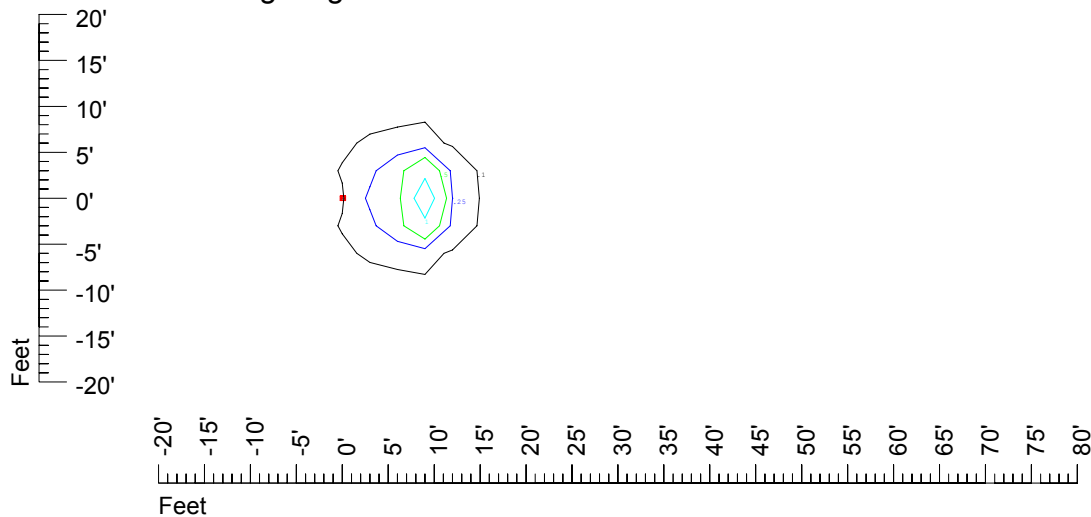

Mounting height 15' Tilt 30°