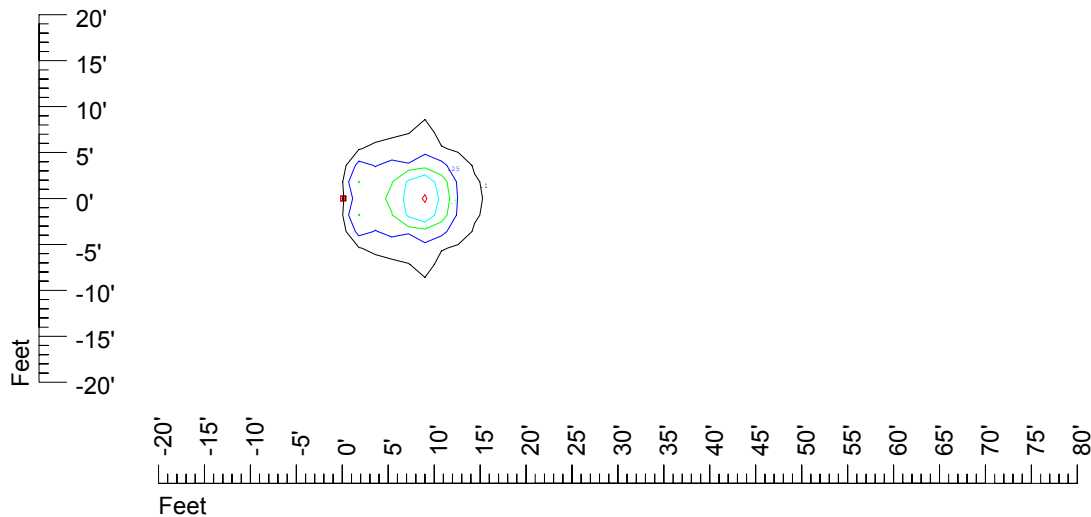

IES Photometric files C9237

Isoline template at 7' mounting height

Isoline values — 0.1 fc — 0.25 fc — 0.5 fc — 1.0 fc — 2.0 fc

Mounting height 7' Tilt 0°

Mounting height 7' Tilt 30°

Mounting height 7' Tilt 15°

Mounting height 7' Tilt 45°

IES Photometric files C9237

Isoline template at 9' mounting height

Isoline values — 0.1 fc — 0.25 fc — 0.5 fc — 1.0 fc — 2.0 fc

Mounting height 9' Tilt 0°

Mounting height 9 Tilt 30°

Mounting height 9' Tilt 15°

Mounting height 9' Tilt 45°

IES Photometric files C9237

Isoline template at 11' mounting height

Isoline values — 0.1 fc — 0.25 fc — 0.5 fc — 1.0 fc — 2.0 fc

Mounting height 11' Tilt 0°