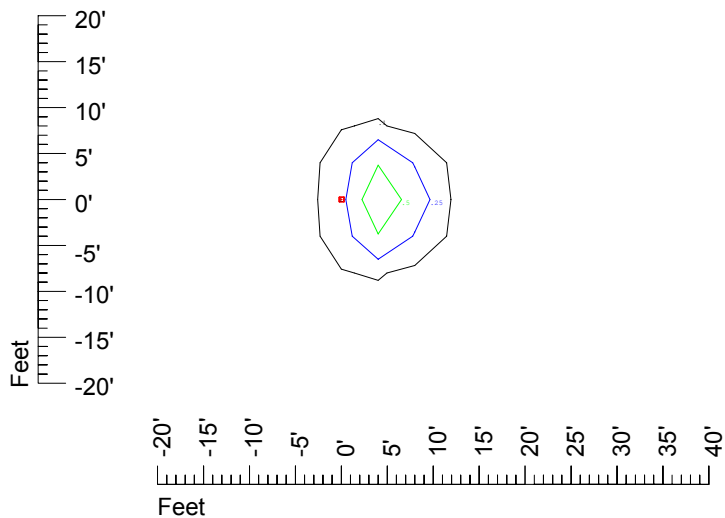

IES Photometric files C9237

Isoline template at 7' mounting height

Isoline values — 0.1 fc — 0.25 fc — 0.5 fc — 1.0 fc — 2.0 fc

Mounting height 7' Tilt 0°

Mounting height 7' Tilt 30°

Mounting height 7' Tilt 15°

Mounting height 11 Tilt 30°

Mounting height 11' Tilt 15°

Mounting height 11' Tilt 45°

IES Photometric files C9237

Isoline template at 15' mounting height

Isoline values — 0.1 fc — 0.25 fc — 0.5 fc — 1.0 fc — 2.0 fc

Mounting height 15' Tilt 0°

Mounting height 15' Tilt 30°

Mounting height 15' Tilt 15°

Mounting height 15' Tilt 45°

IES Photometric files C9237

Isoline template at 20' mounting height

Isoline values — 0.1 fc — 0.25 fc — 0.5 fc — 1.0 fc — 2.0 fc

Mounting height 20' Tilt 0°

Mounting height 20' Tilt 30°

Mounting height 20' Tilt 15°

Mounting height 20' Tilt 45°

IES File: C9237

Lighting level in fc / Distance in feet

Vertical plan 0° to 180°
Horizontal plan 0°