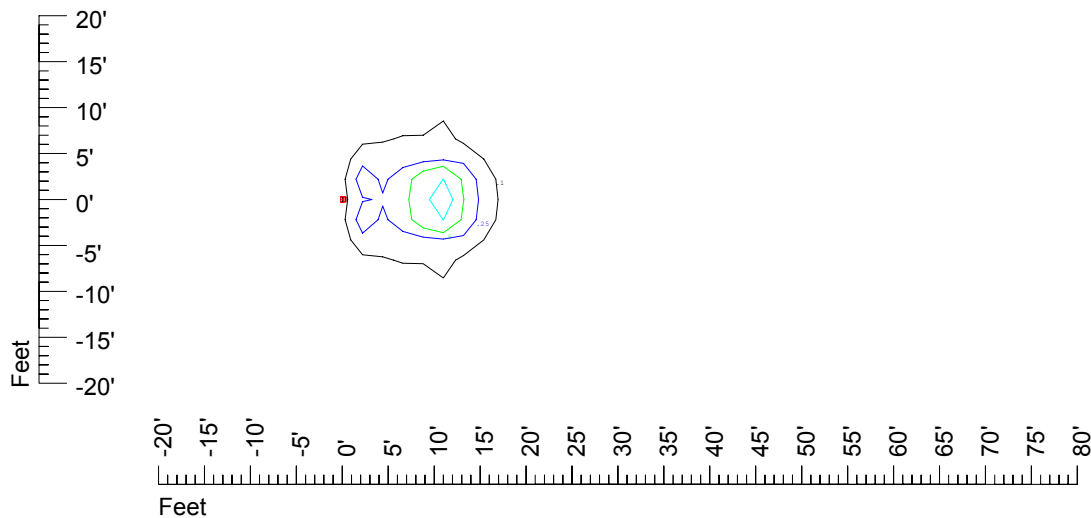

Mounting height 7' Tilt 45°

IES Photometric files C9237

Isoline template at 9' mounting height

Isoline values — 0.1 fc — 0.25 fc — 0.5 fc — 1.0 fc — 2.0 fc

Mounting height 9' Tilt 0°

Mounting height 9 Tilt 30°

Mounting height 9' Tilt 15°

Mounting height 9' Tilt 45°

IES Photometric files C9237

Isoline template at 11' mounting height

Isoline values — 0.1 fc — 0.25 fc — 0.5 fc — 1.0 fc — 2.0 fc

Mounting height 11' Tilt 0°

Mounting height 11 Tilt 30°

Mounting height 11' Tilt 15°

Mounting height 11' Tilt 45°

IES Photometric files C9237

Isoline template at 15' mounting height

Isoline values — 0.1 fc — 0.25 fc — 0.5 fc — 1.0 fc — 2.0 fc