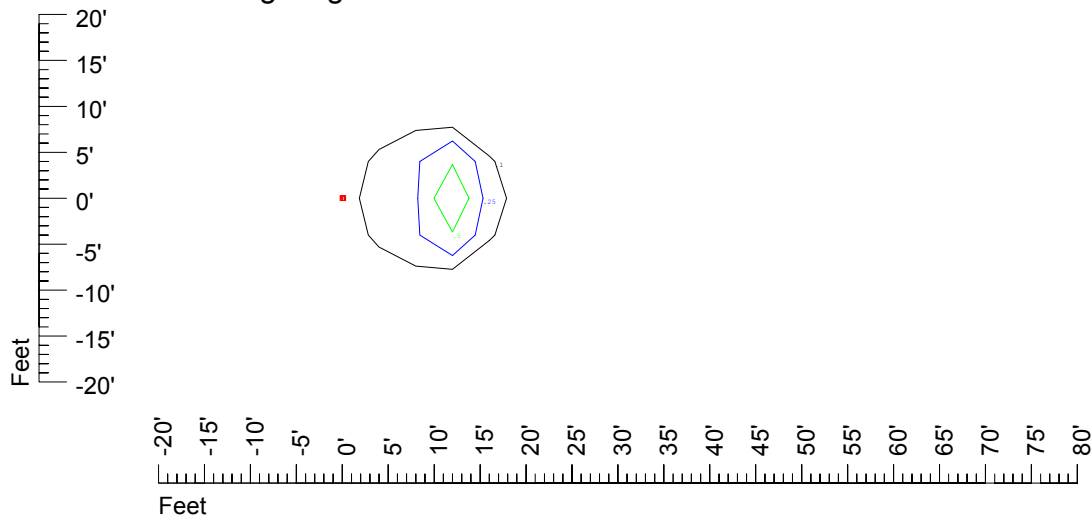

Mounting height 11 Tilt 30°

Mounting height 11' Tilt 15°

Mounting height 11' Tilt 45°

IES Photometric files C9237

Isoline template at 15' mounting height

Isoline values — 0.1 fc — 0.25 fc — 0.5 fc — 1.0 fc — 2.0 fc

Mounting height 15' Tilt 0°

Mounting height 15' Tilt 30°

Mounting height 15' Tilt 15°

Mounting height 15' Tilt 45°

IES Photometric files C9237

Isoline template at 20' mounting height

Isoline values — 0.1 fc — 0.25 fc — 0.5 fc — 1.0 fc — 2.0 fc

Mounting height 20' Tilt 0°

Mounting height 20' Tilt 30°

Mounting height 20' Tilt 15°

Mounting height 20' Tilt 45°

IES File: C9237

Lighting level in fc / Distance in feet

Vertical plan 0° to 180°
Horizontal plan 0°