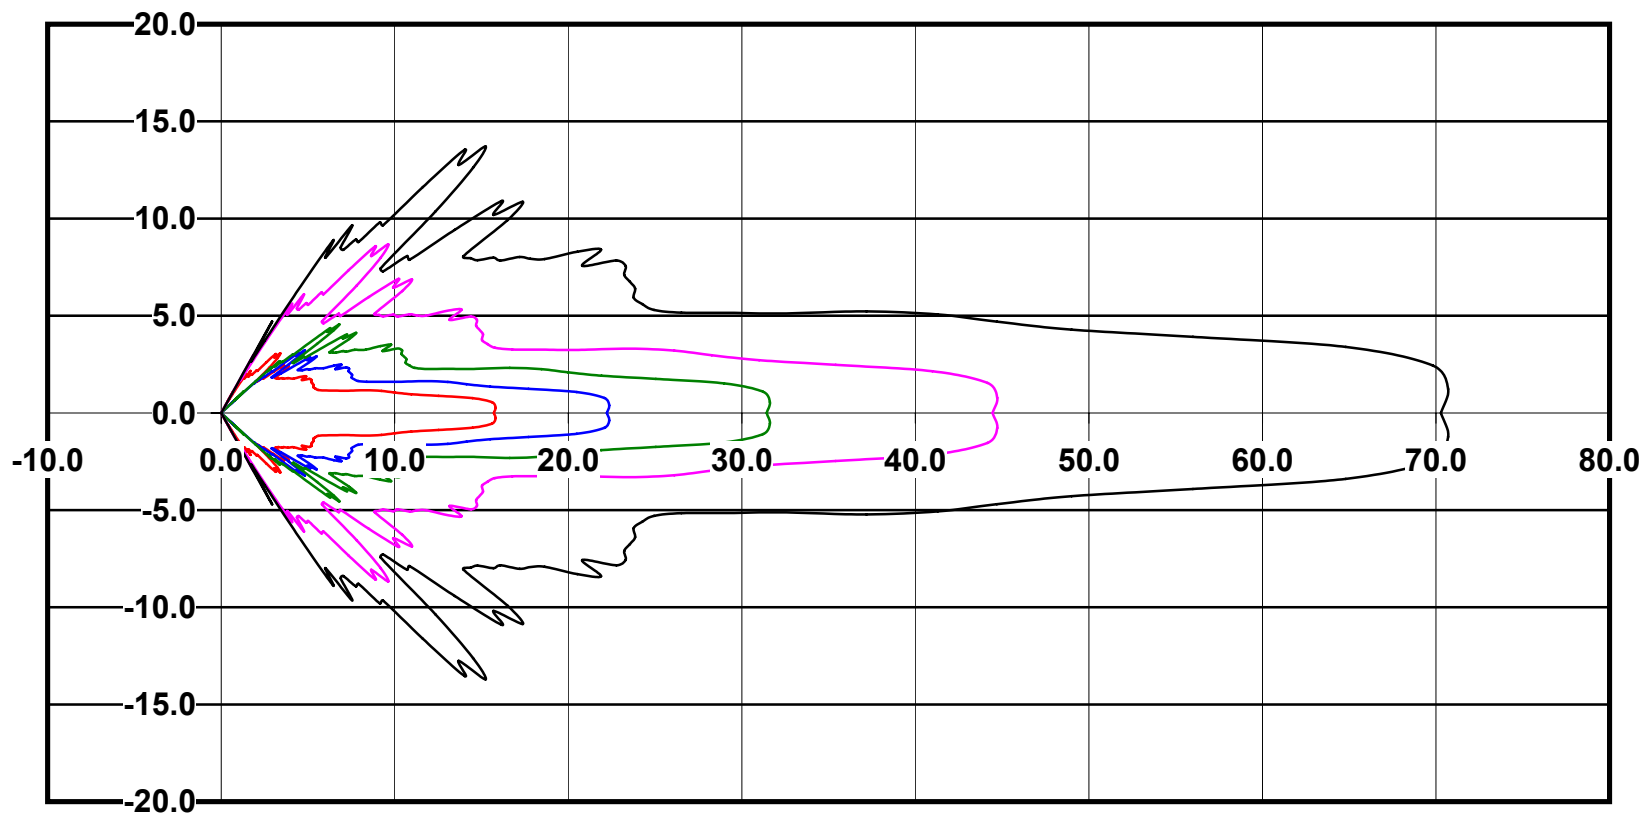

Mounting height 15' Tilt 0°

Mounting height 15' Tilt 30°

Mounting height 15' Tilt 15°

Mounting height 15' Tilt 45°

IES Photometric files C9237

Isoline template at 20' mounting height

Isoline values — 0.1 fc — 0.25 fc — 0.5 fc — 1.0 fc — 2.0 fc

Mounting height 20' Tilt 0°

Mounting height 20' Tilt 30°

Mounting height 20' Tilt 15°

Mounting height 20' Tilt 45°

IES File: C9237

Lighting level in fc / Distance in feet

Vertical plan 0° to 180°
Horizontal plan 0°

— 2 fc — 1 fc — 0.5 fc — 0.25 fc — 0.1 fc