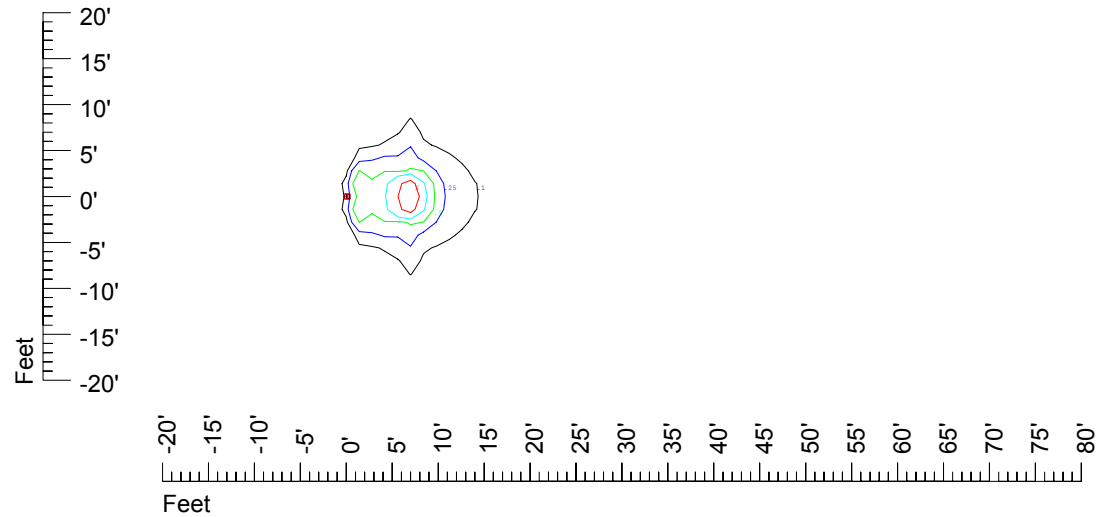

IES Photometric files C9237

Isoline template at 7' mounting height

Isoline values — 0.1 fc — 0.25 fc — 0.5 fc — 1.0 fc — 2.0 fc

Mounting height 7' Tilt 0°

Mounting height 7' Tilt 30°

Mounting height 7' Tilt 15°

Mounting height 7' Tilt 45°

IES Photometric files C9237

Isoline template at 9' mounting height

Isoline values — 0.1 fc — 0.25 fc — 0.5 fc — 1.0 fc — 2.0 fc

Mounting height 9' Tilt 0°

Mounting height 9 Tilt 30°

Mounting height 20' Tilt 0°

Mounting height 20' Tilt 30°

Mounting height 20' Tilt 15°

Mounting height 20' Tilt 45°

IES File: C9237

Lighting level in fc / Distance in feet

Vertical plan 0° to 180°
Horizontal plan 0°