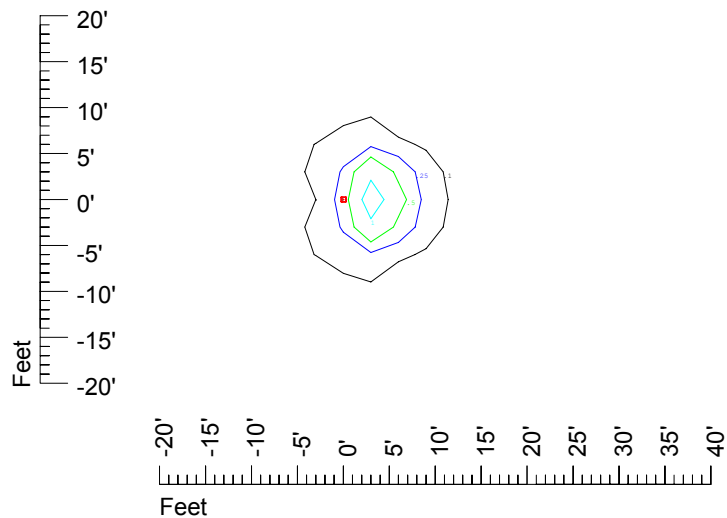

IES Photometric files C9237

Isoline template at 7' mounting height

Isoline values — 0.1 fc — 0.25 fc — 0.5 fc — 1.0 fc — 2.0 fc

Mounting height 7' Tilt 0°

Mounting height 7' Tilt 30°

Mounting height 7' Tilt 15°

Mounting height 9' Tilt 15°

Mounting height 9' Tilt 45°

IES Photometric files C9237

Isoline template at 11' mounting height

Isoline values — 0.1 fc — 0.25 fc — 0.5 fc — 1.0 fc — 2.0 fc

Mounting height 11' Tilt 0°

Mounting height 11 Tilt 30°

Mounting height 11' Tilt 15°

Mounting height 11' Tilt 45°

IES Photometric files C9237

Isoline template at 15' mounting height

Isoline values — 0.1 fc — 0.25 fc — 0.5 fc — 1.0 fc — 2.0 fc

Mounting height 15' Tilt 0°

Mounting height 15' Tilt 30°

Mounting height 15' Tilt 15°

Mounting height 15' Tilt 45°

IES Photometric files C9237

Isoline template at 20' mounting height

Isoline values — 0.1 fc — 0.25 fc — 0.5 fc — 1.0 fc — 2.0 fc