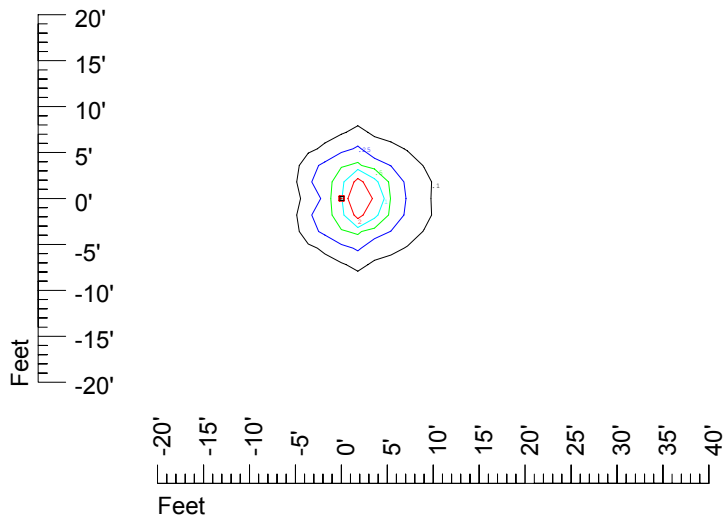

IES Photometric files C9237

Isoline template at 7' mounting height

Isoline values — 0.1 fc — 0.25 fc — 0.5 fc — 1.0 fc — 2.0 fc

Mounting height 7' Tilt 0°

Mounting height 7' Tilt 30°

Mounting height 7' Tilt 15°

Mounting height 7' Tilt 45°

IES Photometric files C9237

Isoline template at 9' mounting height

Isoline values — 0.1 fc — 0.25 fc — 0.5 fc — 1.0 fc — 2.0 fc

Mounting height 9' Tilt 0°

Mounting height 9 Tilt 30°

Mounting height 9' Tilt 15°

Mounting height 9' Tilt 45°

IES Photometric files C9237

Isoline template at 11' mounting height

Isoline values — 0.1 fc — 0.25 fc — 0.5 fc — 1.0 fc — 2.0 fc

Mounting height 11' Tilt 0°

Mounting height 11 Tilt 30°

Mounting height 11' Tilt 15°

Mounting height 11' Tilt 45°

IES Photometric files C9237

Isoline template at 15' mounting height

Isoline values — 0.1 fc — 0.25 fc — 0.5 fc — 1.0 fc — 2.0 fc