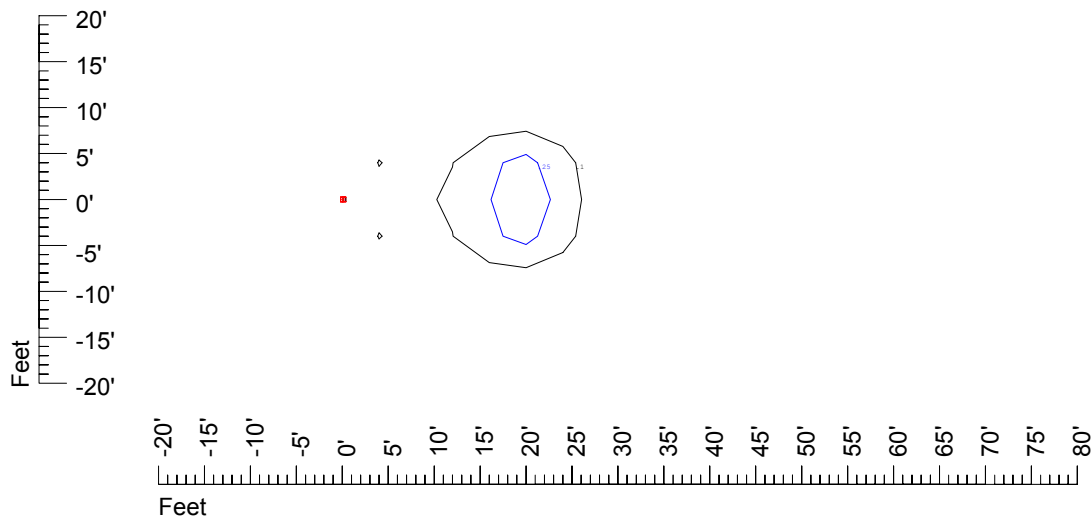

Mounting height 15' Tilt 0°

Mounting height 15' Tilt 30°

Mounting height 15' Tilt 15°

Mounting height 15' Tilt 45°

IES Photometric files C9237

Isoline template at 20' mounting height

Isoline values — 0.1 fc — 0.25 fc — 0.5 fc — 1.0 fc — 2.0 fc

Mounting height 20' Tilt 0°

Mounting height 20' Tilt 30°

Mounting height 20' Tilt 15°

Mounting height 20' Tilt 45°

IES File: C9237

Lighting level in fc / Distance in feet

Vertical plan 0° to 180°
Horizontal plan 0°