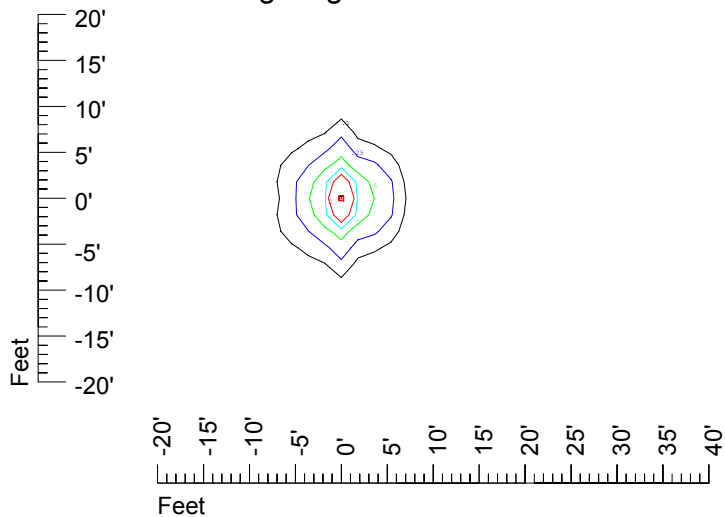

IES Photometric files C9237

Isoline template at 7' mounting height

Isoline values — 0.1 fc — 0.25 fc — 0.5 fc — 1.0 fc — 2.0 fc

Mounting height 7' Tilt 0°

Mounting height 7' Tilt 30°

Mounting height 7' Tilt 15°

Mounting height 7' Tilt 45°

IES Photometric files C9237

Isoline template at 9' mounting height

Isoline values — 0.1 fc — 0.25 fc — 0.5 fc — 1.0 fc — 2.0 fc

Mounting height 9' Tilt 0°

Mounting height 9 Tilt 30°

Mounting height 9' Tilt 15°

Mounting height 9' Tilt 45°

IES Photometric files C9237

Isoline template at 11' mounting height

Isoline values — 0.1 fc — 0.25 fc — 0.5 fc — 1.0 fc — 2.0 fc

Mounting height 11' Tilt 0°

Mounting height 20' Tilt 0°

Mounting height 20' Tilt 30°

Mounting height 20' Tilt 15°

Mounting height 20' Tilt 45°

IES File: C9237

Lighting level in fc / Distance in feet

Vertical plan 0° to 180°
Horizontal plan 0°