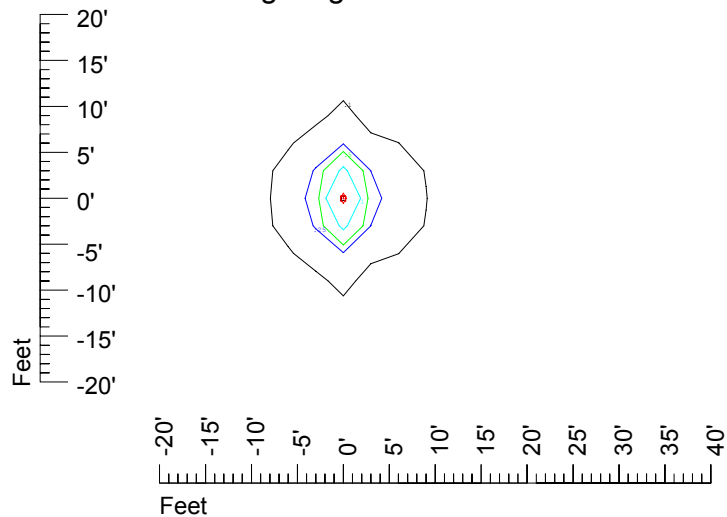

Mounting height 9' Tilt 15°

Mounting height 9' Tilt 45°

IES Photometric files C9237

Isoline template at 11' mounting height

Isoline values — 0.1 fc — 0.25 fc — 0.5 fc — 1.0 fc — 2.0 fc

Mounting height 11' Tilt 0°

Mounting height 11 Tilt 30°

Mounting height 11' Tilt 15°

Mounting height 11' Tilt 45°

IES Photometric files C9237

Isoline template at 15' mounting height

Isoline values — 0.1 fc — 0.25 fc — 0.5 fc — 1.0 fc — 2.0 fc

Mounting height 15' Tilt 0°

Mounting height 15' Tilt 30°

Mounting height 15' Tilt 15°

Mounting height 15' Tilt 45°

IES Photometric files C9237

Isoline template at 20' mounting height

Isoline values — 0.1 fc — 0.25 fc — 0.5 fc — 1.0 fc — 2.0 fc

Mounting height 20' Tilt 0°

Mounting height 20' Tilt 30°

Mounting height 20' Tilt 15°

Mounting height 20' Tilt 45°

IES File: C9237

Lighting level in fc / Distance in feet

Vertical plan 0° to 180°
Horizontal plan 0°