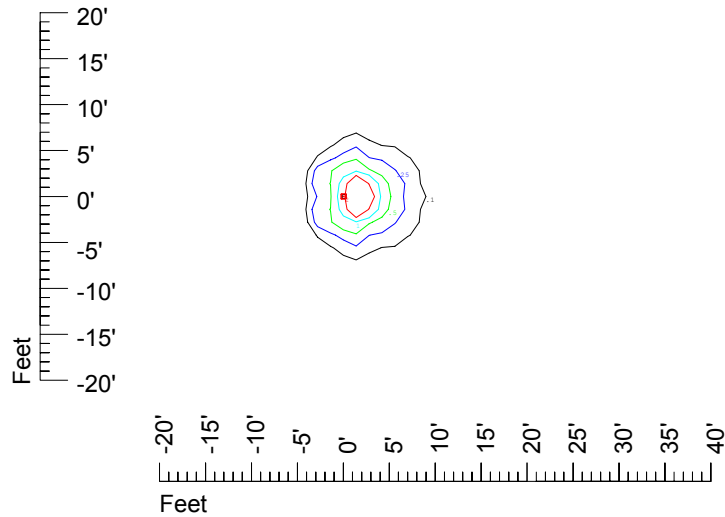

IES Photometric files C9237

Isoline template at 7' mounting height

Isoline values — 0.1 fc — 0.25 fc — 0.5 fc — 1.0 fc — 2.0 fc

Mounting height 7' Tilt 0°

Mounting height 7' Tilt 30°

Mounting height 7' Tilt 15°

Mounting height 7' Tilt 45°

IES Photometric files C9237

Isoline template at 9' mounting height

Isoline values — 0.1 fc — 0.25 fc — 0.5 fc — 1.0 fc — 2.0 fc

Mounting height 9' Tilt 0°

Mounting height 9 Tilt 30°

Mounting height 9' Tilt 15°

Mounting height 9' Tilt 45°

IES Photometric files C9237

Isoline template at 11' mounting height

Isoline values — 0.1 fc — 0.25 fc — 0.5 fc — 1.0 fc — 2.0 fc

Mounting height 11' Tilt 0°

Mounting height 20' Tilt 0°

Mounting height 20' Tilt 30°

Mounting height 20' Tilt 15°

Mounting height 20' Tilt 45°

IES File: C9237

Lighting level in fc / Distance in feet

Vertical plan 0° to 180°
Horizontal plan 0°