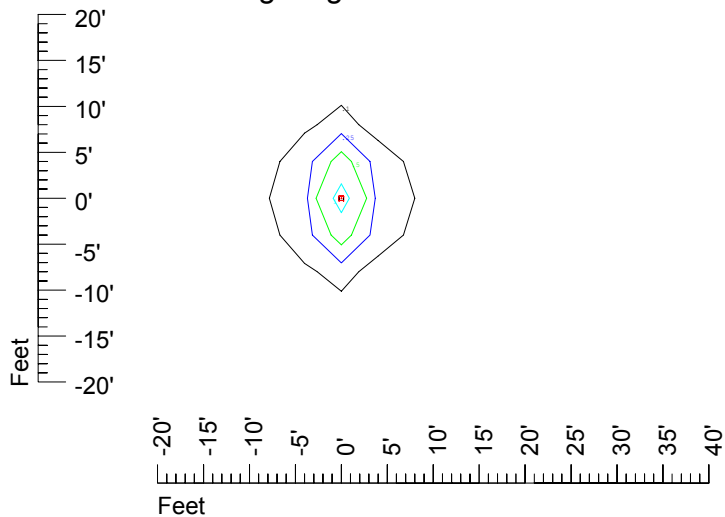

Mounting height 9' Tilt 15°

Mounting height 9' Tilt 45°

IES Photometric files C9237

Isoline template at 11' mounting height

Isoline values — 0.1 fc — 0.25 fc — 0.5 fc — 1.0 fc — 2.0 fc

Mounting height 11' Tilt 0°

Mounting height 11 Tilt 30°

Mounting height 11' Tilt 15°

Mounting height 11' Tilt 45°

IES Photometric files C9237

Isoline template at 15' mounting height

Isoline values — 0.1 fc — 0.25 fc — 0.5 fc — 1.0 fc — 2.0 fc

Mounting height 15' Tilt 0°

Mounting height 15' Tilt 30°

Mounting height 15' Tilt 15°

Mounting height 15' Tilt 45°

IES Photometric files C9237

Isoline template at 20' mounting height

Isoline values — 0.1 fc — 0.25 fc — 0.5 fc — 1.0 fc — 2.0 fc

Mounting height 20' Tilt 0°

Mounting height 20' Tilt 30°

Mounting height 20' Tilt 15°

Mounting height 20' Tilt 45°

IES File: C9237

Lighting level in fc / Distance in feet

Vertical plan 0° to 180°
Horizontal plan 0°