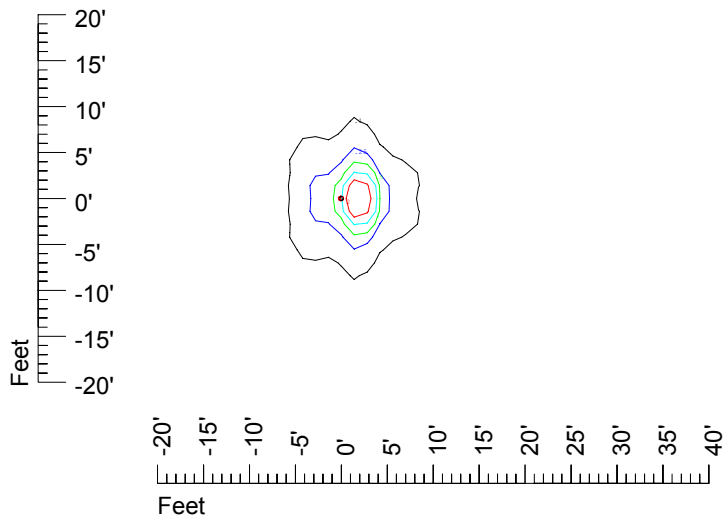

## Isoline template at 7' mounting height

Isoline values — 0.1 fc — 0.25 fc — 0.5 fc — 1.0 fc — 2.0 fc

Mounting height 7' Tilt 0°

Mounting height 7' Tilt 30°

Mounting height 7' Tilt 15°

Mounting height 7' Tilt 45°