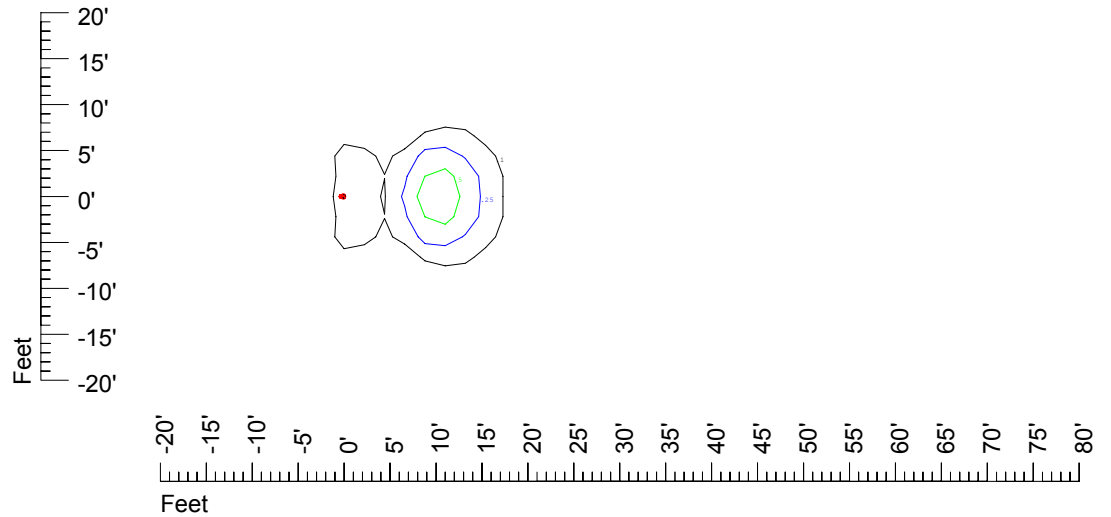

## Isoline template at 11' mounting height

Isoline values — 0.1 fc — 0.25 fc — 0.5 fc — 1.0 fc — 2.0 fc

Mounting height 11' Tilt 0°

Mounting height 11' Tilt 30°

Mounting height 11' Tilt 15°

Mounting height 11' Tilt 45°