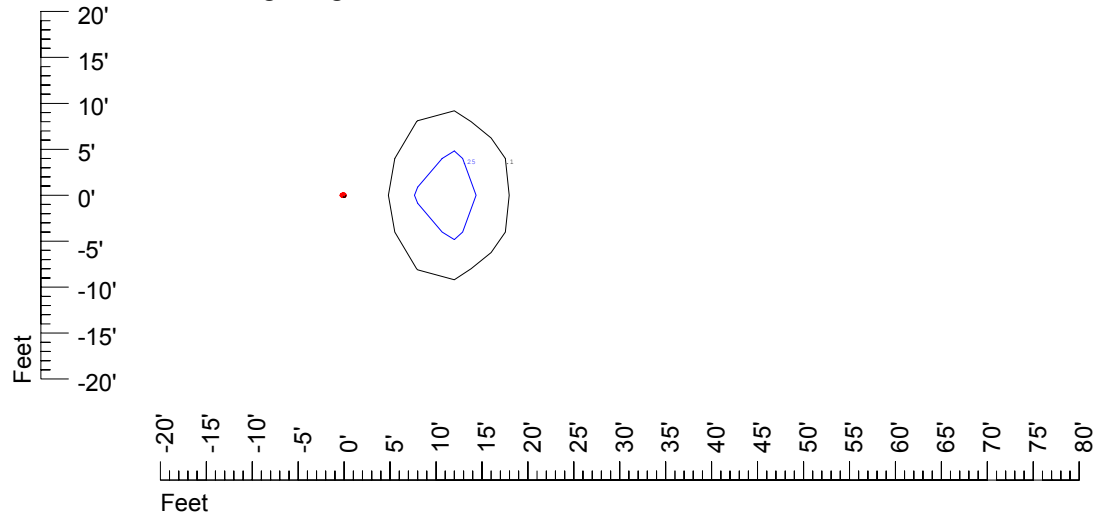

## Isoline template at 20' mounting height

Isoline values — 0.1 fc — 0.25 fc — 0.5 fc — 1.0 fc — 2.0 fc

Mounting height 20' Tilt 0°

Mounting height 20' Tilt 30°

Mounting height 20' Tilt 15°

Mounting height 20' Tilt 45°