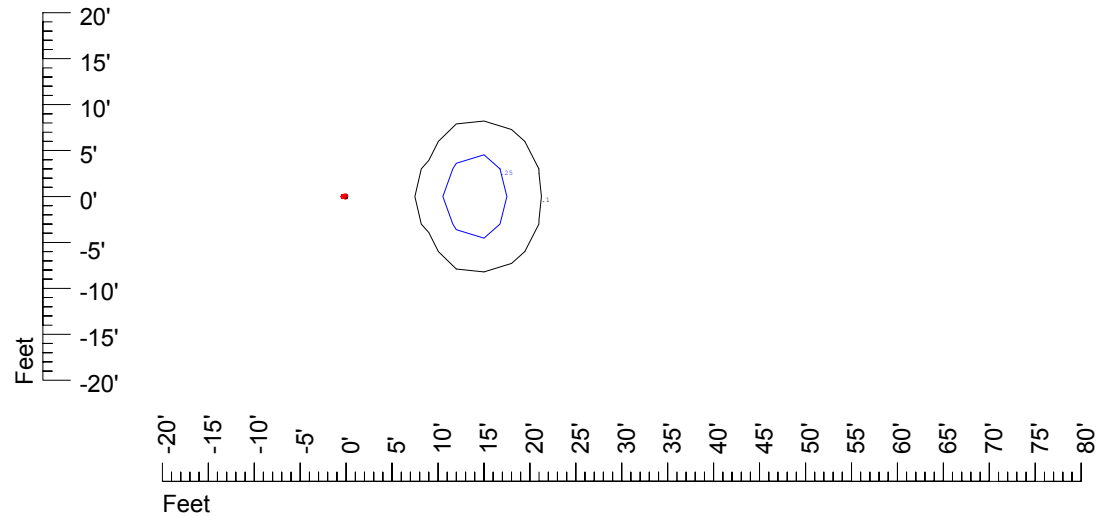

## Isoline template at 15' mounting height

Isoline values — 0.1 fc — 0.25 fc — 0.5 fc — 1.0 fc — 2.0 fc

Mounting height 15' Tilt 0°

Mounting height 15' Tilt 30°

Mounting height 15' Tilt 15°

Mounting height 15' Tilt 45°