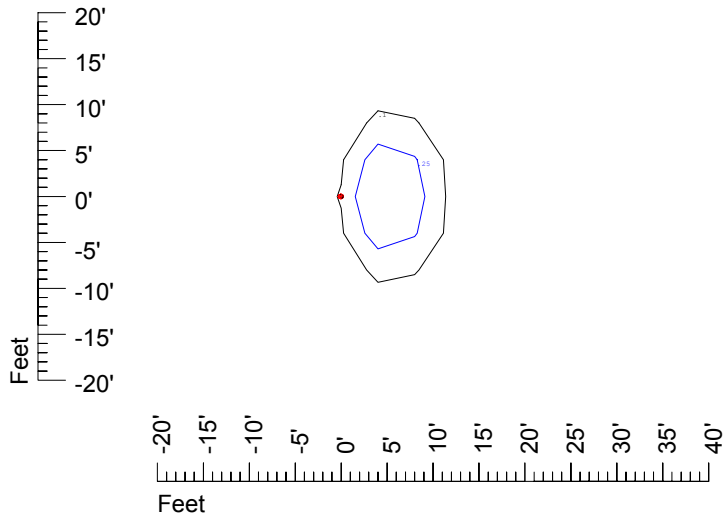

## Isoline template at 7' mounting height

Isoline values — 0.1 fc — 0.25 fc — 0.5 fc — 1.0 fc — 2.0 fc

Mounting height 7' Tilt 0°

Mounting height 7' Tilt 30°

Mounting height 7' Tilt 15°

Mounting height 7' Tilt 45°

## Isoline template at 11' mounting height

Isoline values — 0.1 fc — 0.25 fc — 0.5 fc — 1.0 fc — 2.0 fc

Mounting height 11' Tilt 0°

Mounting height 11' Tilt 30°

Mounting height 11' Tilt 15°

Mounting height 11' Tilt 45°

## Isoline template at 20' mounting height

Isoline values — 0.1 fc — 0.25 fc — 0.5 fc — 1.0 fc — 2.0 fc

Mounting height 20' Tilt 0°

Mounting height 20' Tilt 30°

Mounting height 20' Tilt 15°

Mounting height 20' Tilt 45°

**IES File: C9249**

**Lighting level in fc / Distance in feet**

Vertical plan 0° to 180°  
Horizontal plan 0°

— 2 fc — 1 fc — 0.5 fc — 0.25 fc — 0.1 fc