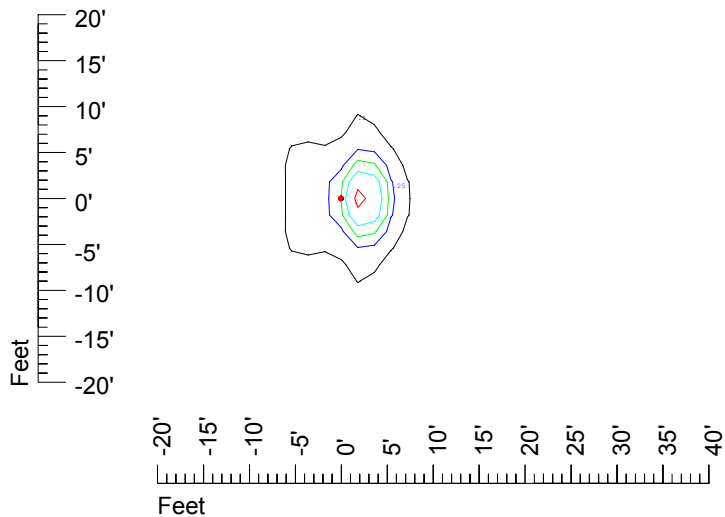

## Isoline template at 7' mounting height

Isoline values — 0.1 fc — 0.25 fc — 0.5 fc — 1.0 fc — 2.0 fc

Mounting height 7' Tilt 0°

Mounting height 7' Tilt 30°

Mounting height 7' Tilt 15°

Mounting height 7' Tilt 45°

## Isoline template at 9' mounting height

Isoline values — 0.1 fc — 0.25 fc — 0.5 fc — 1.0 fc — 2.0 fc

Mounting height 9' Tilt 0°

Mounting height 9' Tilt 30°

Mounting height 9' Tilt 15°

Mounting height 9' Tilt 45°