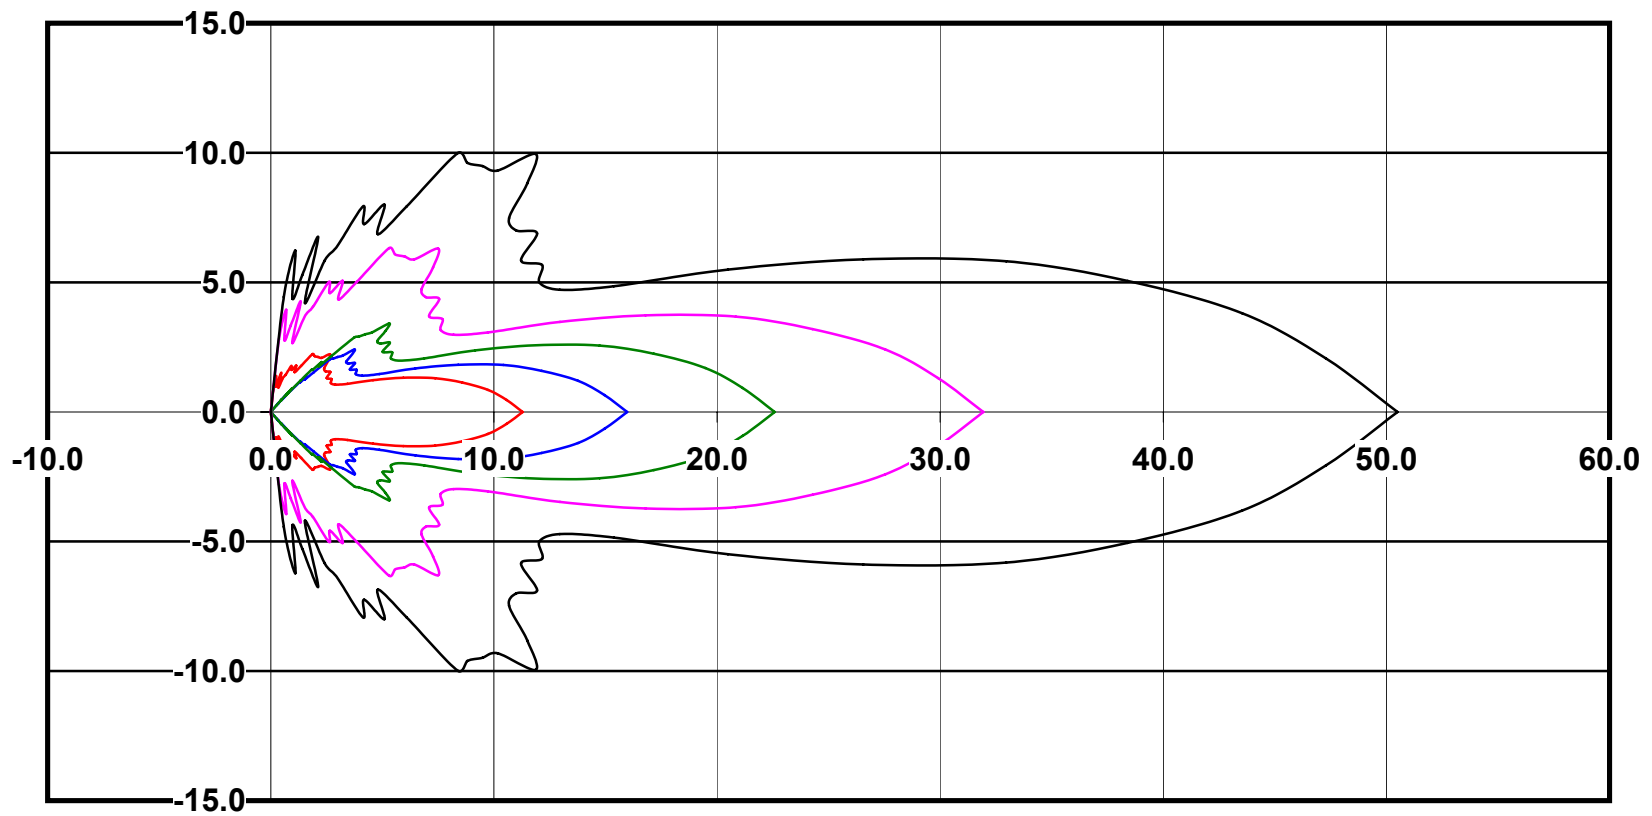

## Isoline template at 20' mounting height

Isoline values — 0.1 fc — 0.25 fc — 0.5 fc — 1.0 fc — 2.0 fc

Mounting height 20' Tilt 0°

Mounting height 20' Tilt 30°

Mounting height 20' Tilt 15°

Mounting height 20' Tilt 45°

**IES File: C9249**

**Lighting level in fc / Distance in feet**

Vertical plan 0° to 180°  
Horizontal plan 0°

— 2 fc — 1 fc — 0.5 fc — 0.25 fc — 0.1 fc