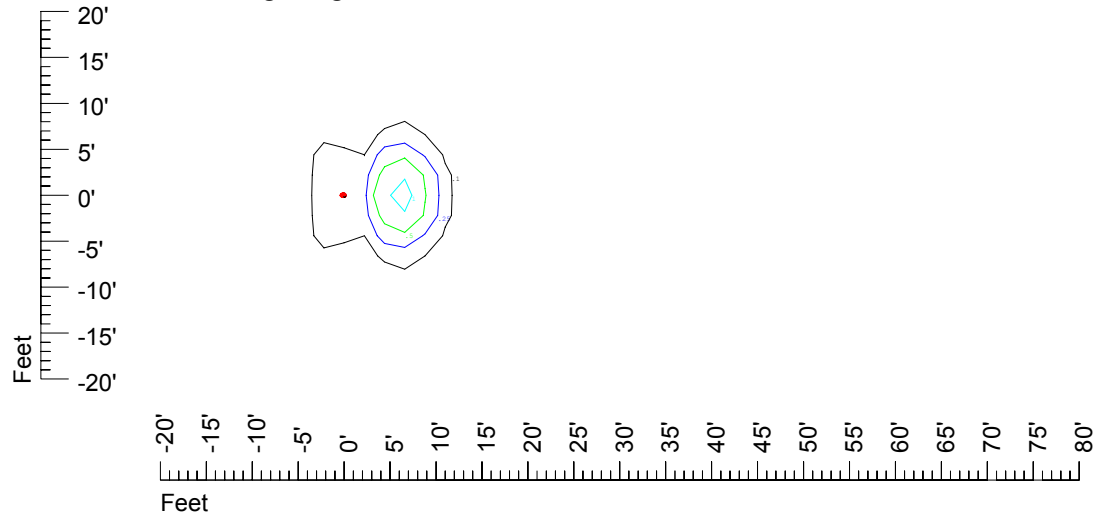

## Isoline template at 11' mounting height

Isoline values — 0.1 fc — 0.25 fc — 0.5 fc — 1.0 fc — 2.0 fc

Mounting height 11' Tilt 0°

Mounting height 11' Tilt 30°

Mounting height 11' Tilt 15°

Mounting height 11' Tilt 45°