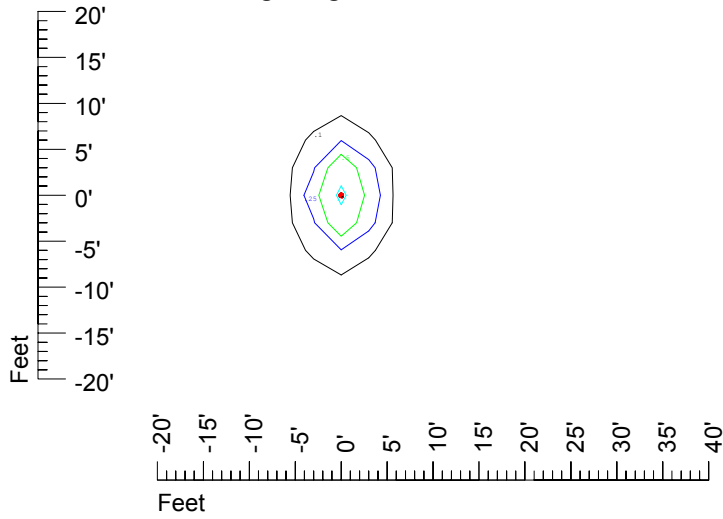

IES Photometric files C9249

Isoline template at 15' mounting height

Isoline values — 0.1 fc — 0.25 fc — 0.5 fc — 1.0 fc — 2.0 fc

Mounting height 15' Tilt 0°