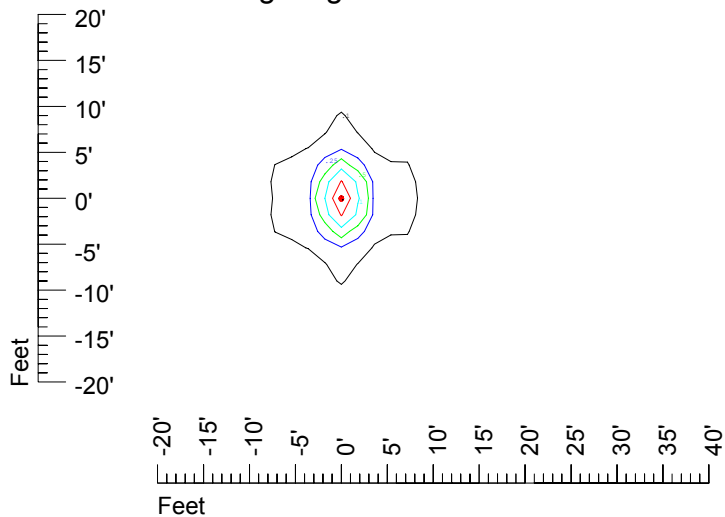

IES Photometric files C9249

Isoline template at 9' mounting height

Isoline values — 0.1 fc — 0.25 fc — 0.5 fc — 1.0 fc — 2.0 fc

Mounting height 9' Tilt 0°