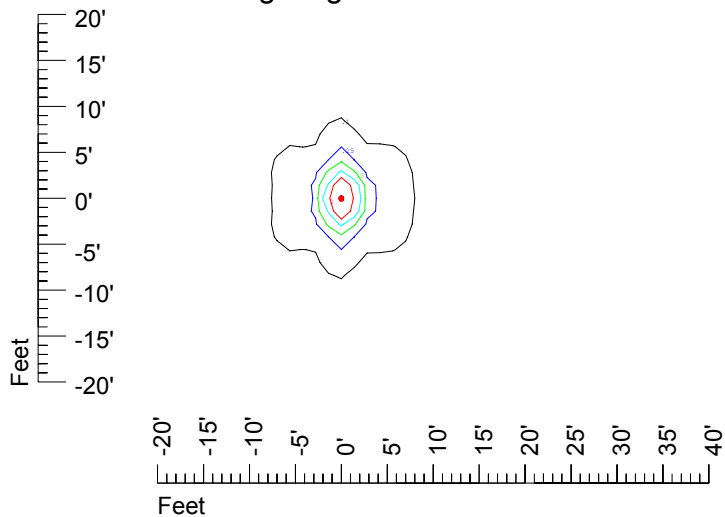

## Isoline template at 7' mounting height

Isoline values — 0.1 fc — 0.25 fc — 0.5 fc — 1.0 fc — 2.0 fc

Mounting height 7' Tilt 0°

Mounting height 7' Tilt 30°

Mounting height 7' Tilt 15°

Mounting height 7' Tilt 45°

## Isoline template at 20' mounting height

Isoline values — 0.1 fc — 0.25 fc — 0.5 fc — 1.0 fc — 2.0 fc

Mounting height 20' Tilt 0°

Mounting height 20' Tilt 30°

Mounting height 20' Tilt 15°

Mounting height 20' Tilt 45°