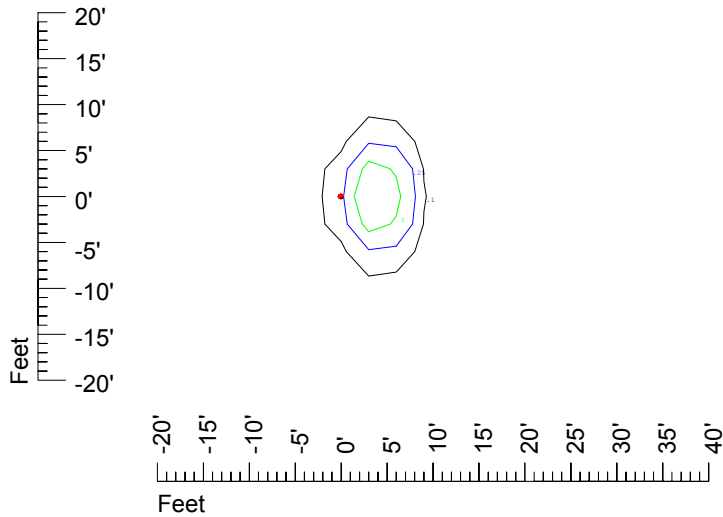

## Isoline template at 7' mounting height

Isoline values — 0.1 fc — 0.25 fc — 0.5 fc — 1.0 fc — 2.0 fc

Mounting height 7' Tilt 0°

Mounting height 7' Tilt 30°

Mounting height 7' Tilt 15°

Mounting height 7' Tilt 45°

## Isoline template at 11' mounting height

Isoline values — 0.1 fc — 0.25 fc — 0.5 fc — 1.0 fc — 2.0 fc

Mounting height 11' Tilt 0°

Mounting height 11' Tilt 30°

Mounting height 11' Tilt 15°

Mounting height 11' Tilt 45°

## Isoline template at 15' mounting height

Isoline values — 0.1 fc — 0.25 fc — 0.5 fc — 1.0 fc — 2.0 fc

Mounting height 15' Tilt 0°

Mounting height 15' Tilt 30°

Mounting height 15' Tilt 15°

Mounting height 15' Tilt 45°