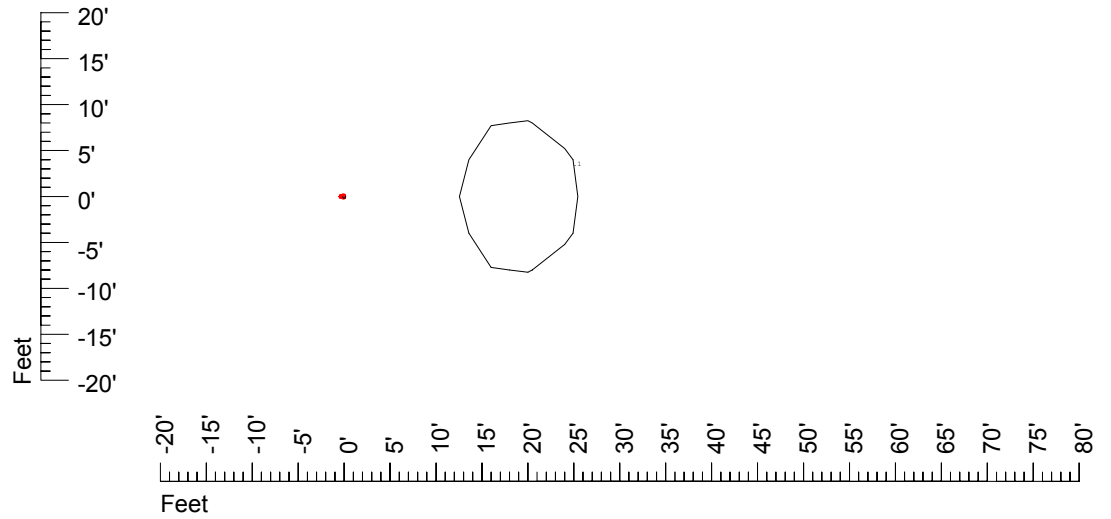

## Isoline template at 20' mounting height

Isoline values — 0.1 fc — 0.25 fc — 0.5 fc — 1.0 fc — 2.0 fc

Mounting height 20' Tilt 0°

Mounting height 20' Tilt 30°

Mounting height 20' Tilt 15°

Mounting height 20' Tilt 45°

**IES File: C9249**

**Lighting level in fc / Distance in feet**

Vertical plan 0° to 180°  
Horizontal plan 0°

— 2 fc — 1 fc — 0.5 fc — 0.25 fc — 0.1 fc