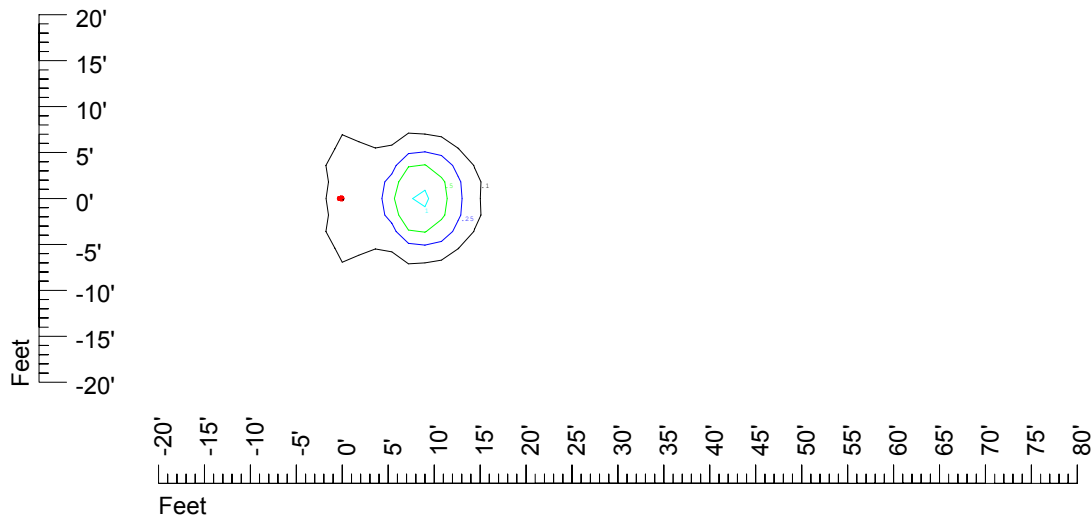

## Isoline template at 9' mounting height

Isoline values — 0.1 fc — 0.25 fc — 0.5 fc — 1.0 fc — 2.0 fc

Mounting height 9' Tilt 0°

Mounting height 9' Tilt 30°

Mounting height 9' Tilt 15°

Mounting height 9' Tilt 45°