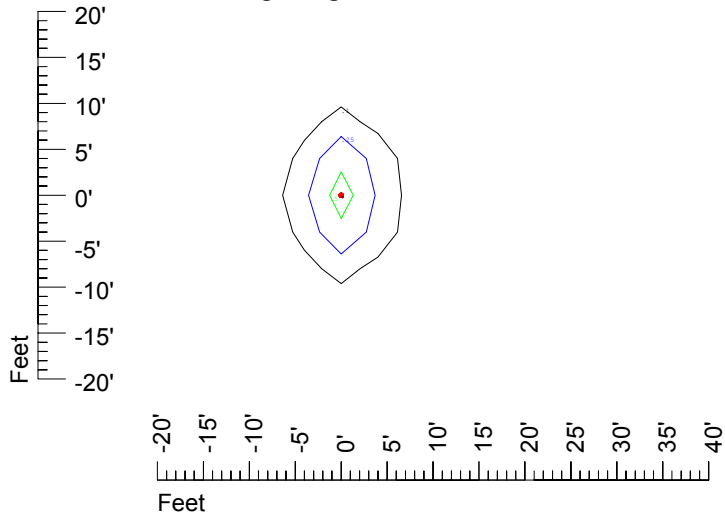

IES Photometric files C9249

Isoline template at 20' mounting height

Isoline values — 0.1 fc — 0.25 fc — 0.5 fc — 1.0 fc — 2.0 fc

Mounting height 20' Tilt 0°