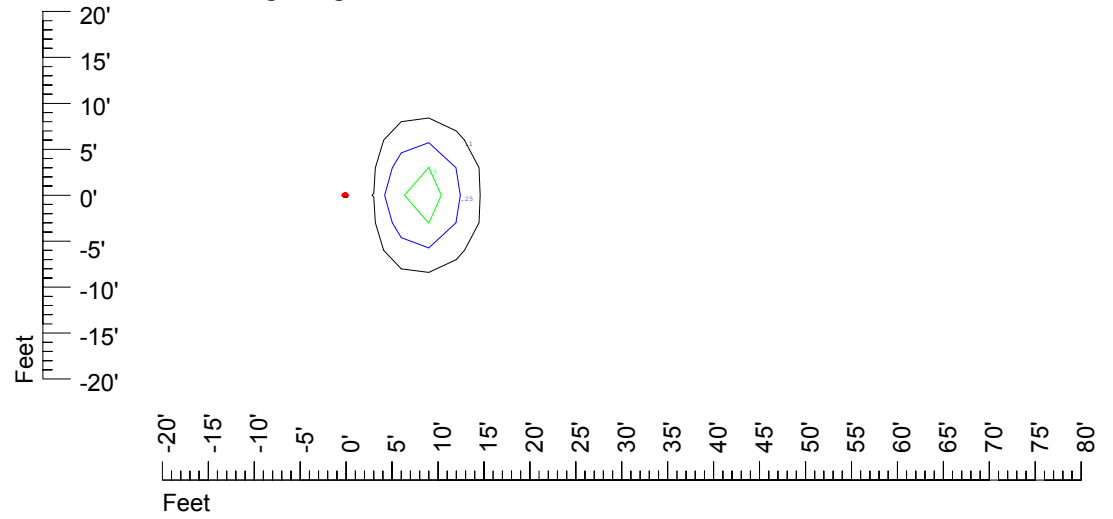

Mounting height 15' Tilt 30°