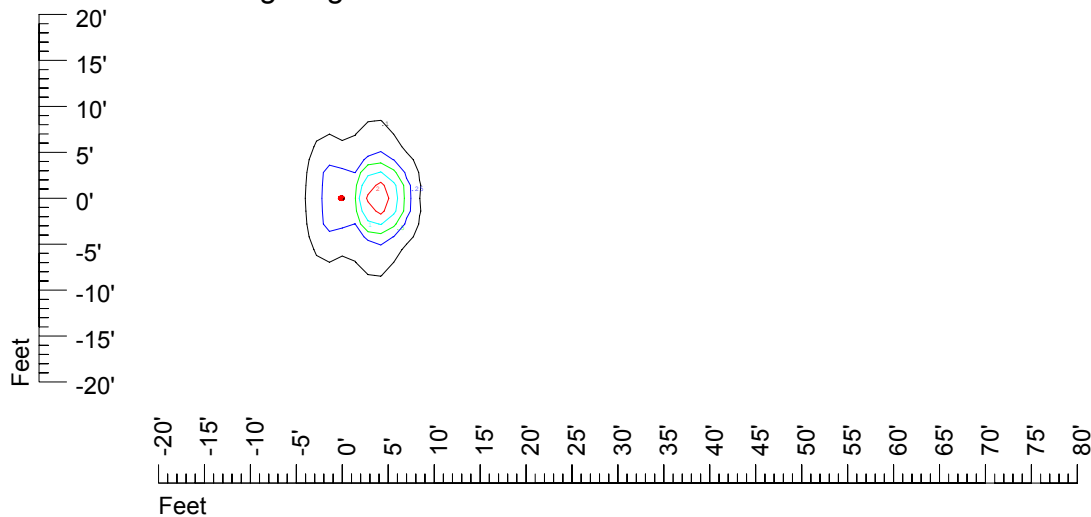

## Isoline template at 7' mounting height

Isoline values — 0.1 fc — 0.25 fc — 0.5 fc — 1.0 fc — 2.0 fc

Mounting height 7' Tilt 0°

Mounting height 7' Tilt 30°

Mounting height 7' Tilt 15°

Mounting height 7' Tilt 45°