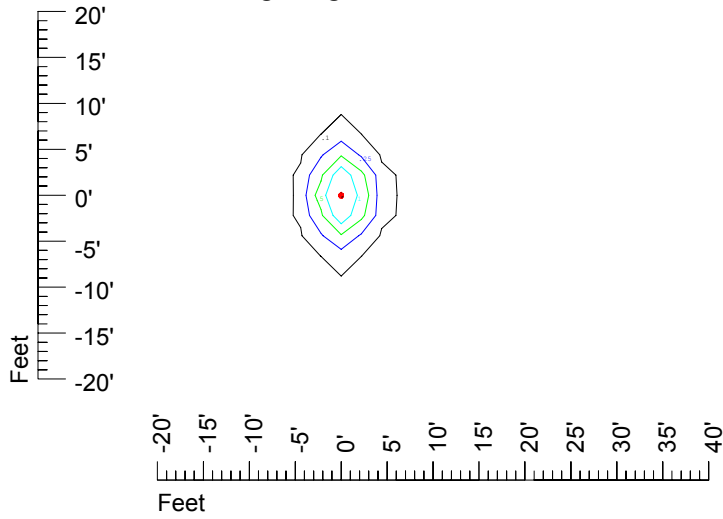

IES Photometric files C9249

Isoline template at 11' mounting height

Isoline values — 0.1 fc — 0.25 fc — 0.5 fc — 1.0 fc — 2.0 fc

Mounting height 11' Tilt 0°