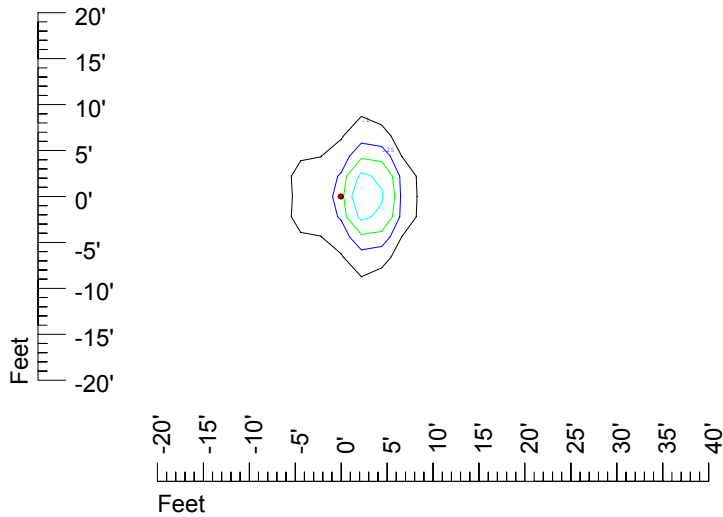

## Isoline template at 11' mounting height

Isoline values — 0.1 fc — 0.25 fc — 0.5 fc — 1.0 fc — 2.0 fc

Mounting height 11' Tilt 0°

Mounting height 11' Tilt 30°

Mounting height 11' Tilt 15°

Mounting height 11' Tilt 45°