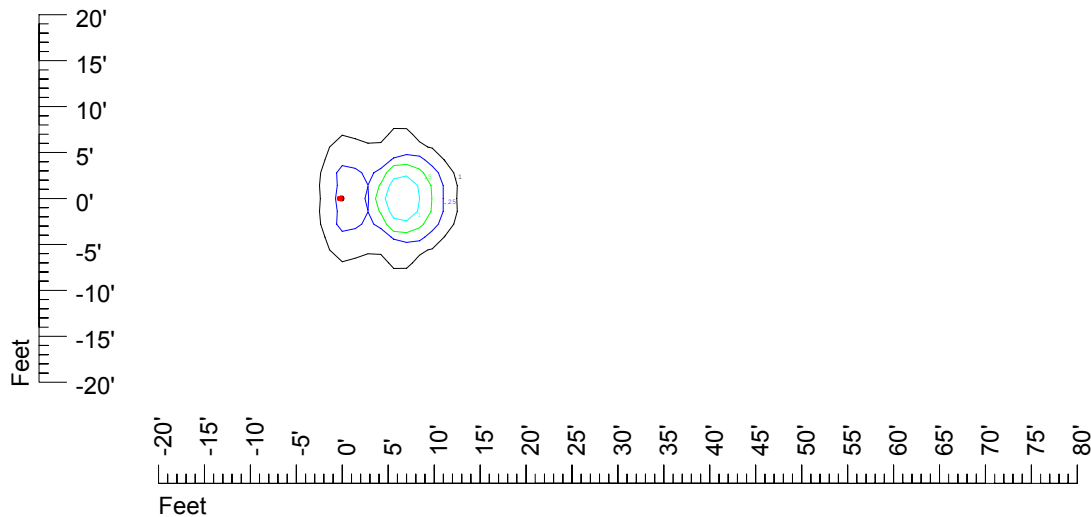

## Isoline template at 7' mounting height

Isoline values — 0.1 fc — 0.25 fc — 0.5 fc — 1.0 fc — 2.0 fc

Mounting height 7' Tilt 0°

Mounting height 7' Tilt 30°

Mounting height 7' Tilt 15°

Mounting height 7' Tilt 45°