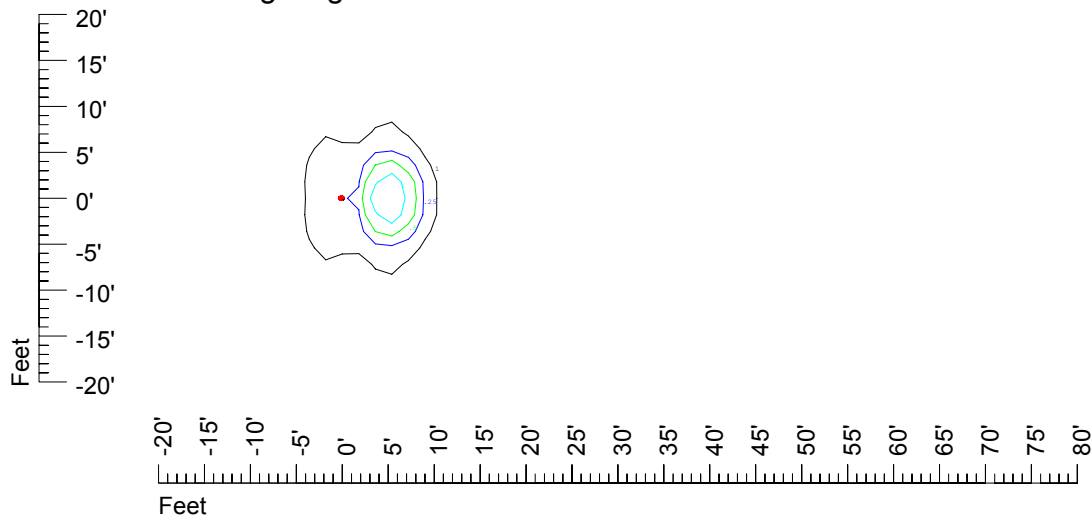

Mounting height 9' Tilt 30°