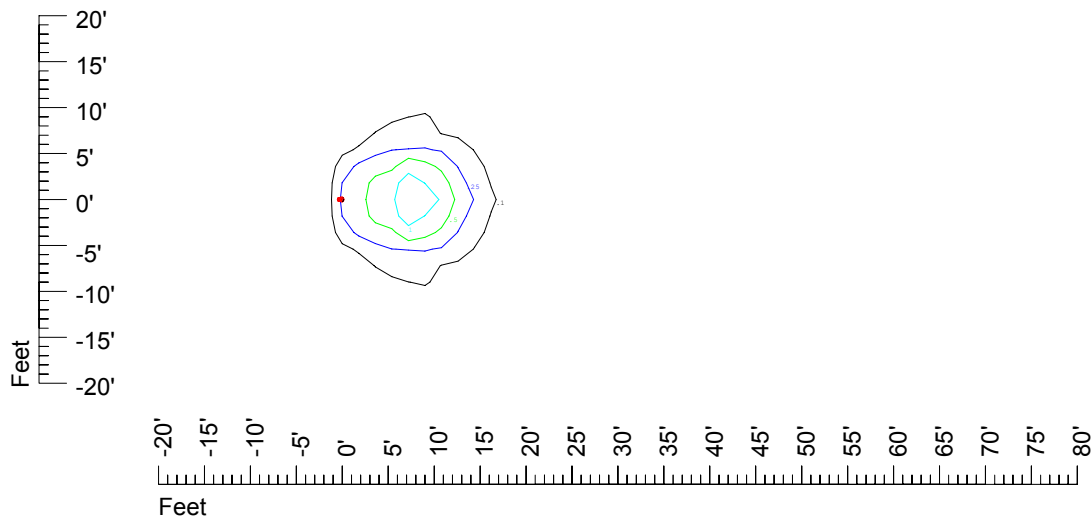

IES Photometric files C9282

Isoline template at 7' mounting height

Isoline values — 0.1 fc — 0.25 fc — 0.5 fc — 1.0 fc — 2.0 fc

Mounting height 7' Tilt 0°

Mounting height 7' Tilt 30°

Mounting height 7' Tilt 15°

Mounting height 7' Tilt 45°

IES Photometric files C9282

Isoline template at 9' mounting height

Isoline values — 0.1 fc — 0.25 fc — 0.5 fc — 1.0 fc — 2.0 fc

Mounting height 9' Tilt 0°

Mounting height 9' Tilt 30°

Mounting height 9' Tilt 15°

Mounting height 9' Tilt 45°

IES Photometric files C9282

Isoline template at 11' mounting height

Isoline values — 0.1 fc — 0.25 fc — 0.5 fc — 1.0 fc — 2.0 fc

Mounting height 11' Tilt 0°

Mounting height 20' Tilt 0°

Mounting height 20' Tilt 30°

Mounting height 20' Tilt 15°

Mounting height 20' Tilt 45°

IES File: C9282

Lighting level in fc / Distance in feet

Vertical plan 0° to 180°
Horizontal plan 0°