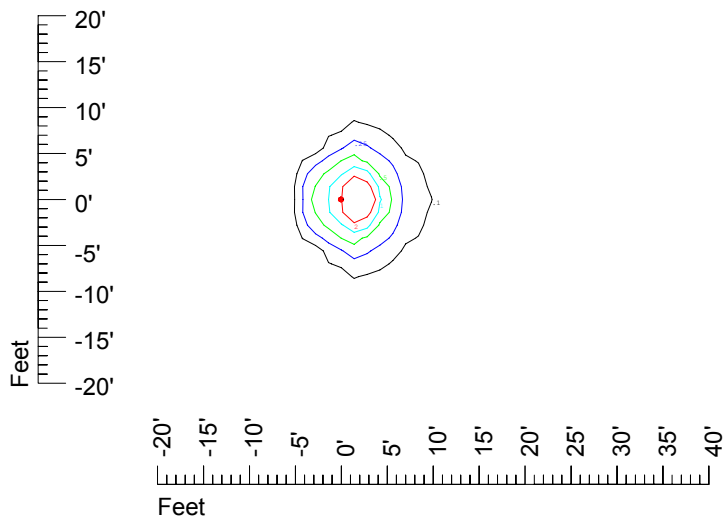

IES Photometric files C9282

Isoline template at 7' mounting height

Isoline values — 0.1 fc — 0.25 fc — 0.5 fc — 1.0 fc — 2.0 fc

Mounting height 7' Tilt 0°

Mounting height 7' Tilt 30°

Mounting height 7' Tilt 15°

Mounting height 7' Tilt 45°

IES Photometric files C9282

Isoline template at 9' mounting height

Isoline values — 0.1 fc — 0.25 fc — 0.5 fc — 1.0 fc — 2.0 fc

Mounting height 9' Tilt 0°

Mounting height 9' Tilt 30°

Mounting height 9' Tilt 15°

Mounting height 9' Tilt 45°

IES Photometric files C9282

Isoline template at 11' mounting height

Isoline values — 0.1 fc — 0.25 fc — 0.5 fc — 1.0 fc — 2.0 fc

Mounting height 11' Tilt 0°

Mounting height 20' Tilt 0°

Mounting height 20' Tilt 30°

Mounting height 20' Tilt 15°

Mounting height 20' Tilt 45°

IES File: C9282

Lighting level in fc / Distance in feet

Vertical plan 0° to 180°
Horizontal plan 0°