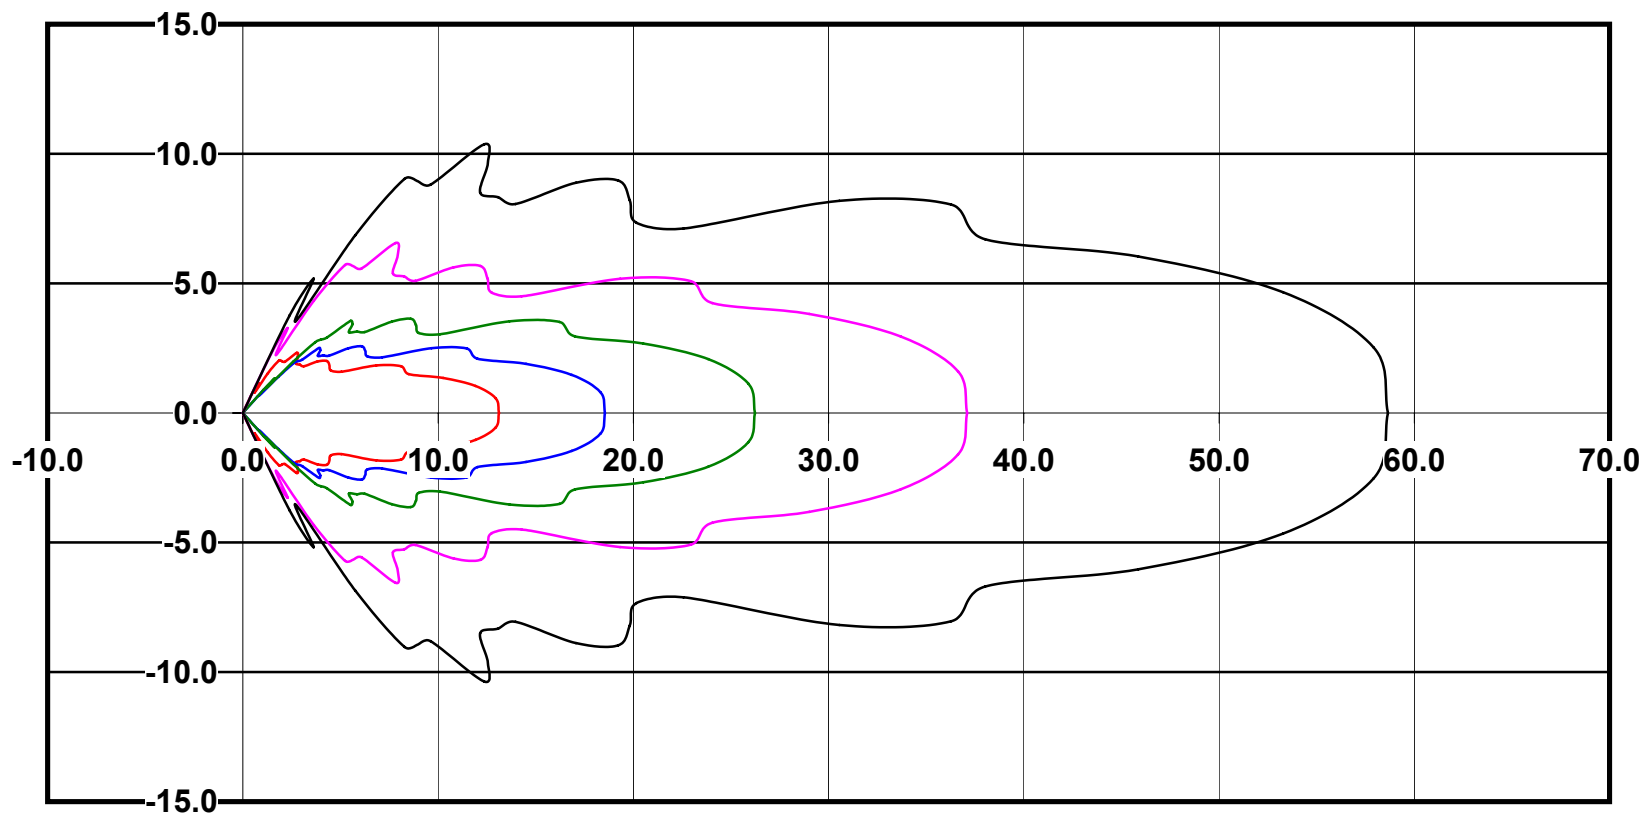

Mounting height 15' Tilt 0°

Mounting height 15' Tilt 30°

Mounting height 15' Tilt 15°

Mounting height 15' Tilt 45°

IES Photometric files C9282

Isoline template at 20' mounting height

Isoline values — 0.1 fc — 0.25 fc — 0.5 fc — 1.0 fc — 2.0 fc

Mounting height 20' Tilt 0°

Mounting height 20' Tilt 30°

Mounting height 20' Tilt 15°

Mounting height 20' Tilt 45°

IES File: C9282

Lighting level in fc / Distance in feet

Vertical plan 0° to 180°
Horizontal plan 0°

— 2 fc — 1 fc — 0.5 fc — 0.25 fc — 0.1 fc