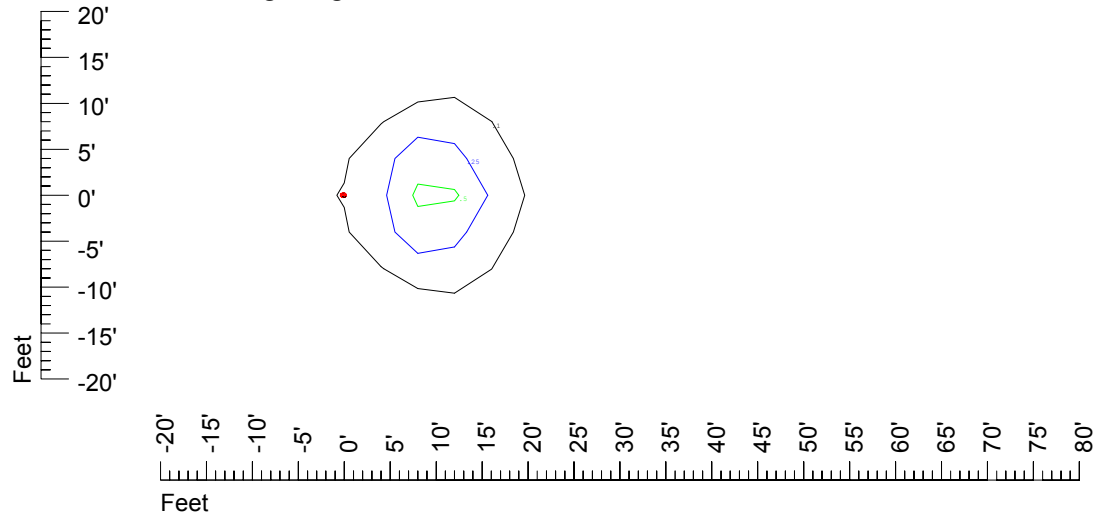

Mounting height 11' Tilt 30°

Mounting height 11' Tilt 15°

Mounting height 11' Tilt 45°

IES Photometric files C9282

Isoline template at 15' mounting height

Isoline values — 0.1 fc — 0.25 fc — 0.5 fc — 1.0 fc — 2.0 fc

Mounting height 15' Tilt 0°

Mounting height 15' Tilt 30°

Mounting height 15' Tilt 15°

Mounting height 15' Tilt 45°

IES Photometric files C9282

Isoline template at 20' mounting height

Isoline values — 0.1 fc — 0.25 fc — 0.5 fc — 1.0 fc — 2.0 fc

Mounting height 20' Tilt 0°

Mounting height 20' Tilt 30°

Mounting height 20' Tilt 15°

Mounting height 20' Tilt 45°

IES File: C9282

Lighting level in fc / Distance in feet

Vertical plan 0° to 180°
Horizontal plan 0°