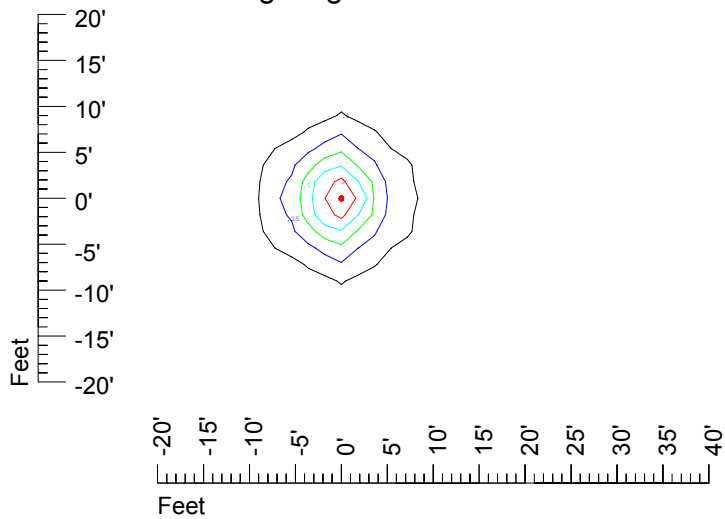

IES Photometric files C9282

Isoline template at 7' mounting height

Isoline values — 0.1 fc — 0.25 fc — 0.5 fc — 1.0 fc — 2.0 fc

Mounting height 7' Tilt 0°

Mounting height 7' Tilt 30°

Mounting height 7' Tilt 15°

Mounting height 7' Tilt 45°

IES Photometric files C9282

Isoline template at 9' mounting height

Isoline values — 0.1 fc — 0.25 fc — 0.5 fc — 1.0 fc — 2.0 fc

Mounting height 9' Tilt 0°

Mounting height 9' Tilt 30°

Mounting height 9' Tilt 15°

Mounting height 9' Tilt 45°

IES Photometric files C9282

Isoline template at 11' mounting height

Isoline values — 0.1 fc — 0.25 fc — 0.5 fc — 1.0 fc — 2.0 fc

Mounting height 11' Tilt 0°

Mounting height 11' Tilt 30°

Mounting height 11' Tilt 15°

Mounting height 11' Tilt 45°

IES Photometric files C9282

Isoline template at 15' mounting height

Isoline values — 0.1 fc — 0.25 fc — 0.5 fc — 1.0 fc — 2.0 fc