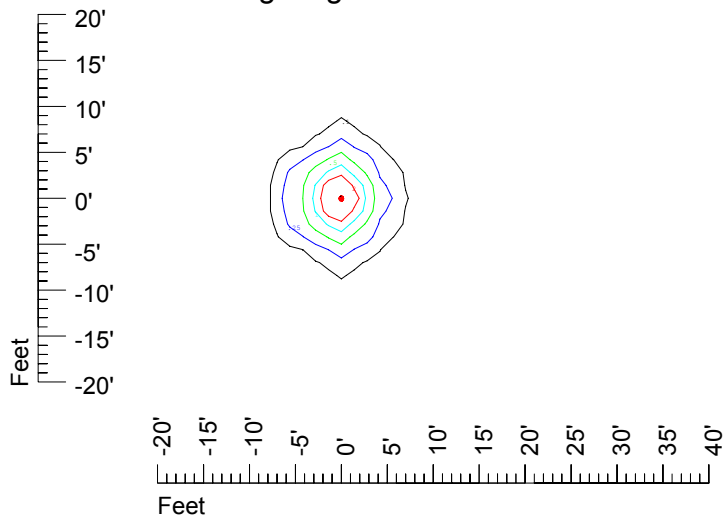

IES Photometric files C9282

Isoline template at 7' mounting height

Isoline values — 0.1 fc — 0.25 fc — 0.5 fc — 1.0 fc — 2.0 fc

Mounting height 7' Tilt 0°

Mounting height 7' Tilt 30°

Mounting height 7' Tilt 15°

Mounting height 7' Tilt 45°

IES Photometric files C9282

Isoline template at 9' mounting height

Isoline values — 0.1 fc — 0.25 fc — 0.5 fc — 1.0 fc — 2.0 fc

Mounting height 9' Tilt 0°

Mounting height 9' Tilt 30°

Mounting height 9' Tilt 15°

Mounting height 9' Tilt 45°

IES Photometric files C9282

Isoline template at 11' mounting height

Isoline values — 0.1 fc — 0.25 fc — 0.5 fc — 1.0 fc — 2.0 fc

Mounting height 11' Tilt 0°

Mounting height 20' Tilt 0°

Mounting height 20' Tilt 30°

Mounting height 20' Tilt 15°

Mounting height 20' Tilt 45°

IES File: C9282

Lighting level in fc / Distance in feet

Vertical plan 0° to 180°
Horizontal plan 0°