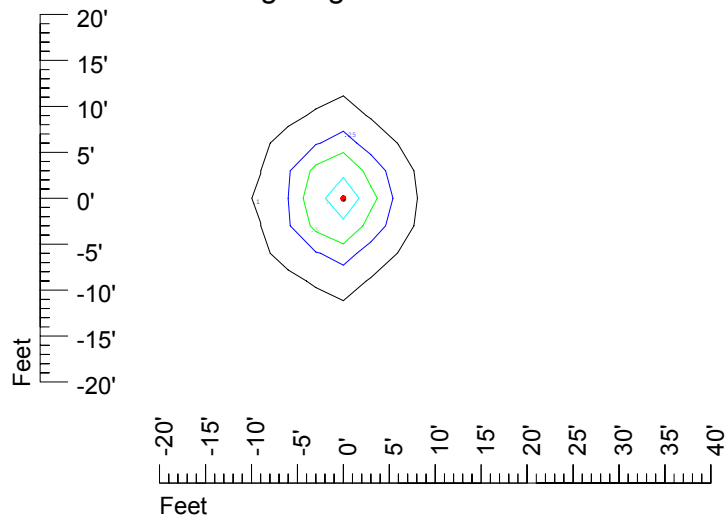

IES Photometric files C9282

Isoline template at 7' mounting height

Isoline values — 0.1 fc — 0.25 fc — 0.5 fc — 1.0 fc — 2.0 fc

Mounting height 7' Tilt 0°

Mounting height 7' Tilt 30°

Mounting height 7' Tilt 15°

Mounting height 9' Tilt 15°

Mounting height 9' Tilt 45°

IES Photometric files C9282

Isoline template at 11' mounting height

Isoline values — 0.1 fc — 0.25 fc — 0.5 fc — 1.0 fc — 2.0 fc

Mounting height 11' Tilt 0°

Mounting height 11' Tilt 30°

Mounting height 11' Tilt 15°

Mounting height 11' Tilt 45°

IES Photometric files C9282

Isoline template at 15' mounting height

Isoline values — 0.1 fc — 0.25 fc — 0.5 fc — 1.0 fc — 2.0 fc

Mounting height 15' Tilt 0°

Mounting height 15' Tilt 30°

Mounting height 15' Tilt 15°

Mounting height 15' Tilt 45°

IES Photometric files C9282

Isoline template at 20' mounting height

Isoline values — 0.1 fc — 0.25 fc — 0.5 fc — 1.0 fc — 2.0 fc