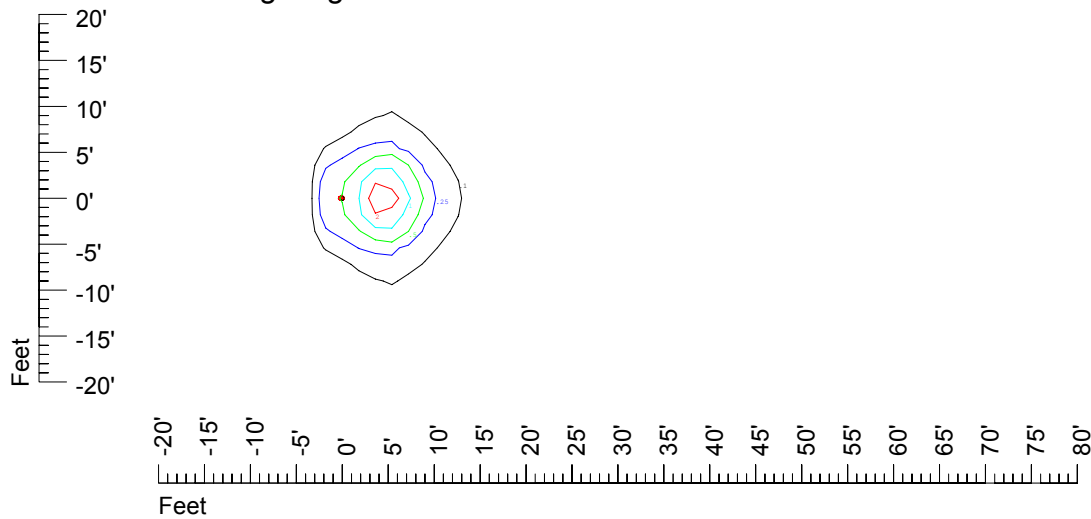

IES Photometric files C9282

Isoline template at 7' mounting height

Isoline values — 0.1 fc — 0.25 fc — 0.5 fc — 1.0 fc — 2.0 fc

Mounting height 7' Tilt 0°

Mounting height 7' Tilt 30°

Mounting height 7' Tilt 15°

Mounting height 7' Tilt 45°

IES Photometric files C9282

Isoline template at 9' mounting height

Isoline values — 0.1 fc — 0.25 fc — 0.5 fc — 1.0 fc — 2.0 fc

Mounting height 9' Tilt 0°

Mounting height 9' Tilt 30°

Mounting height 9' Tilt 15°

Mounting height 9' Tilt 45°

IES Photometric files C9282

Isoline template at 11' mounting height

Isoline values — 0.1 fc — 0.25 fc — 0.5 fc — 1.0 fc — 2.0 fc

Mounting height 11' Tilt 0°

Mounting height 20' Tilt 0°

Mounting height 20' Tilt 30°

Mounting height 20' Tilt 15°

Mounting height 20' Tilt 45°

IES File: C9282

Lighting level in fc / Distance in feet

Vertical plan 0° to 180°
Horizontal plan 0°