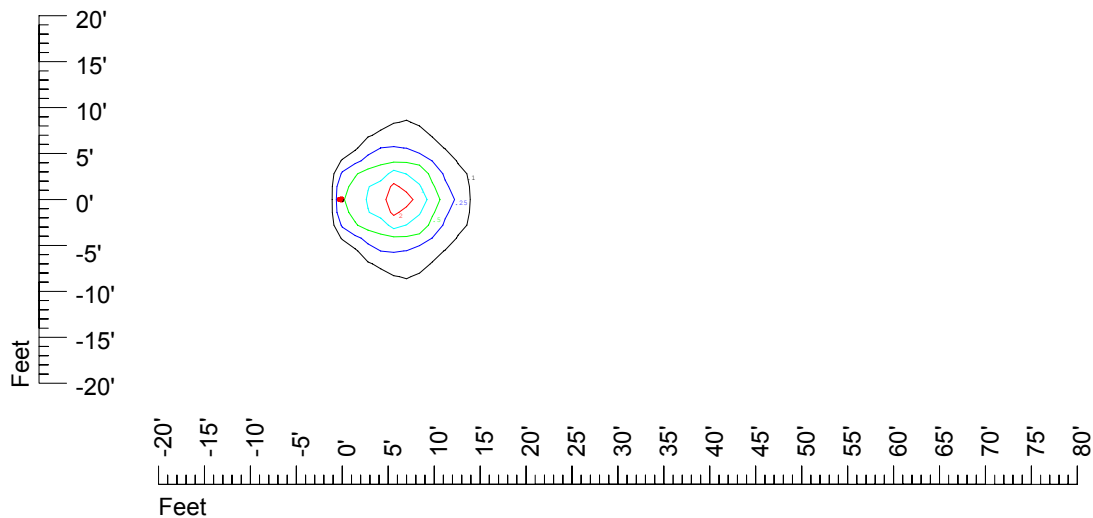

IES Photometric files C9282

Isoline template at 7' mounting height

Isoline values — 0.1 fc — 0.25 fc — 0.5 fc — 1.0 fc — 2.0 fc

Mounting height 7' Tilt 0°

Mounting height 7' Tilt 30°

Mounting height 7' Tilt 15°

Mounting height 7' Tilt 45°

IES Photometric files C9282

Isoline template at 9' mounting height

Isoline values — 0.1 fc — 0.25 fc — 0.5 fc — 1.0 fc — 2.0 fc

Mounting height 9' Tilt 0°

Mounting height 9' Tilt 30°

Mounting height 9' Tilt 15°

Mounting height 9' Tilt 45°

IES Photometric files C9282

Isoline template at 11' mounting height

Isoline values — 0.1 fc — 0.25 fc — 0.5 fc — 1.0 fc — 2.0 fc

Mounting height 11' Tilt 0°

Mounting height 20' Tilt 0°

Mounting height 20' Tilt 30°

Mounting height 20' Tilt 15°

Mounting height 20' Tilt 45°

IES File: C9282

Lighting level in fc / Distance in feet

Vertical plan 0° to 180°
Horizontal plan 0°