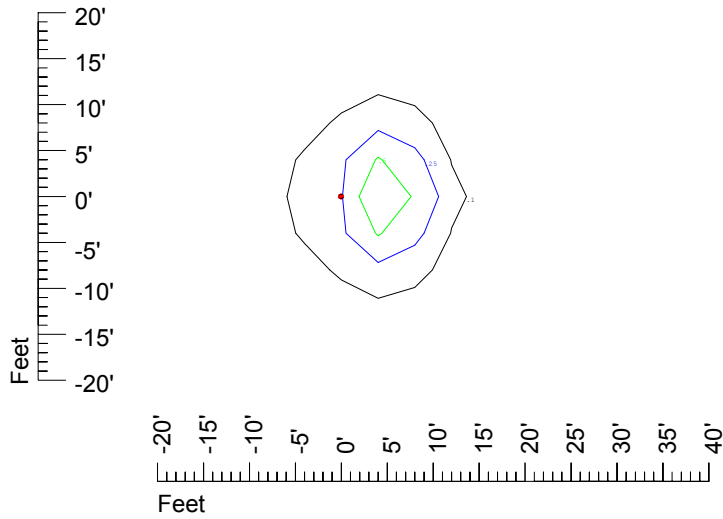

IES Photometric files C9282

Isoline template at 7' mounting height

Isoline values — 0.1 fc — 0.25 fc — 0.5 fc — 1.0 fc — 2.0 fc

Mounting height 7' Tilt 0°

Mounting height 7' Tilt 30°

Mounting height 7' Tilt 15°

Mounting height 11' Tilt 30°

Mounting height 11' Tilt 15°

Mounting height 11' Tilt 45°

IES Photometric files C9282

Isoline template at 15' mounting height

Isoline values — 0.1 fc — 0.25 fc — 0.5 fc — 1.0 fc — 2.0 fc

Mounting height 15' Tilt 0°

Mounting height 15' Tilt 30°

Mounting height 15' Tilt 15°

Mounting height 15' Tilt 45°

IES Photometric files C9282

Isoline template at 20' mounting height

Isoline values — 0.1 fc — 0.25 fc — 0.5 fc — 1.0 fc — 2.0 fc

Mounting height 20' Tilt 0°

Mounting height 20' Tilt 30°

Mounting height 20' Tilt 15°

Mounting height 20' Tilt 45°

IES File: C9282

Lighting level in fc / Distance in feet

Vertical plan 0° to 180°
Horizontal plan 0°