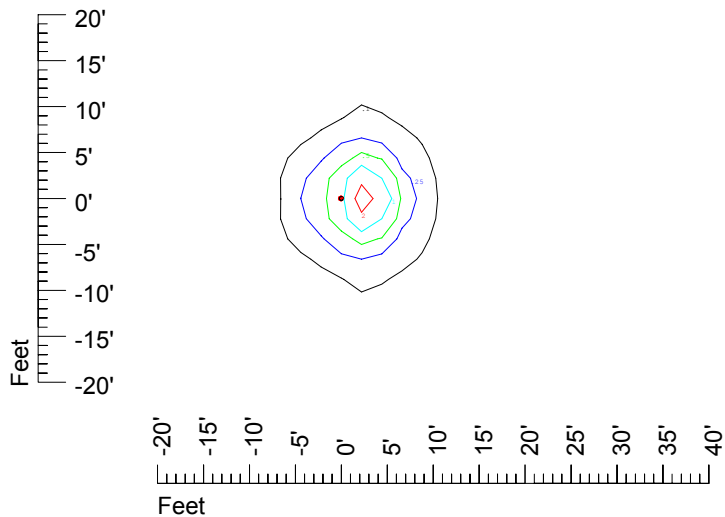

IES Photometric files C9282

Isoline template at 7' mounting height

Isoline values — 0.1 fc — 0.25 fc — 0.5 fc — 1.0 fc — 2.0 fc

Mounting height 7' Tilt 0°

Mounting height 7' Tilt 30°

Mounting height 7' Tilt 15°

Mounting height 7' Tilt 45°

IES Photometric files C9282

Isoline template at 9' mounting height

Isoline values — 0.1 fc — 0.25 fc — 0.5 fc — 1.0 fc — 2.0 fc

Mounting height 9' Tilt 0°

Mounting height 9' Tilt 30°

Mounting height 9' Tilt 15°

Mounting height 9' Tilt 45°

IES Photometric files C9282

Isoline template at 11' mounting height

Isoline values — 0.1 fc — 0.25 fc — 0.5 fc — 1.0 fc — 2.0 fc

Mounting height 11' Tilt 0°

Mounting height 11' Tilt 30°

Mounting height 11' Tilt 15°

Mounting height 11' Tilt 45°

IES Photometric files C9282

Isoline template at 15' mounting height

Isoline values — 0.1 fc — 0.25 fc — 0.5 fc — 1.0 fc — 2.0 fc