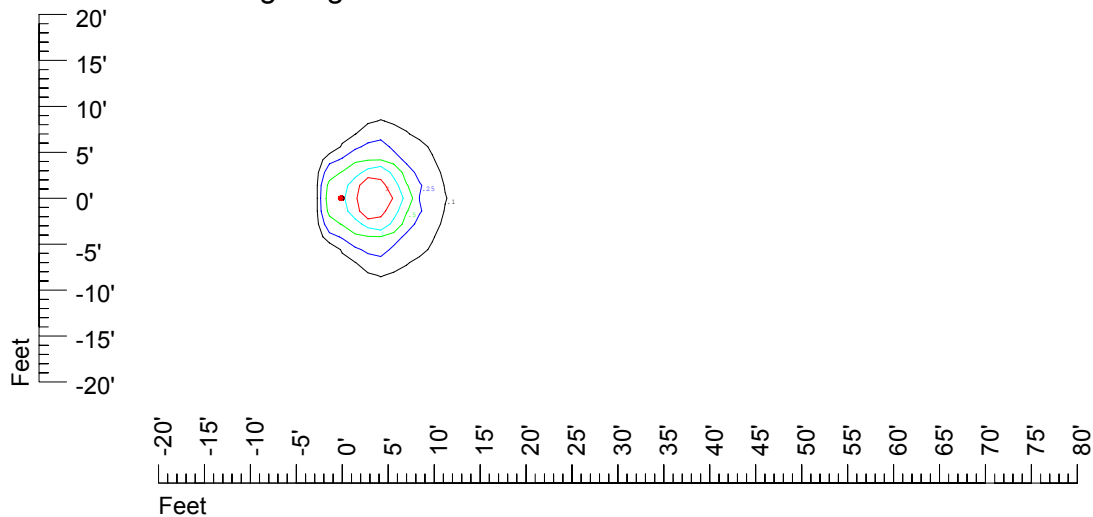

IES Photometric files C9282

Isoline template at 7' mounting height

Isoline values — 0.1 fc — 0.25 fc — 0.5 fc — 1.0 fc — 2.0 fc

Mounting height 7' Tilt 0°

Mounting height 7' Tilt 30°

Mounting height 7' Tilt 15°

Mounting height 7' Tilt 45°

IES Photometric files C9282

Isoline template at 9' mounting height

Isoline values — 0.1 fc — 0.25 fc — 0.5 fc — 1.0 fc — 2.0 fc

Mounting height 9' Tilt 0°

Mounting height 9' Tilt 30°

Mounting height 9' Tilt 15°

Mounting height 9' Tilt 45°

IES Photometric files C9282

Isoline template at 11' mounting height

Isoline values — 0.1 fc — 0.25 fc — 0.5 fc — 1.0 fc — 2.0 fc

Mounting height 11' Tilt 0°

Mounting height 20' Tilt 0°

Mounting height 20' Tilt 30°

Mounting height 20' Tilt 15°

Mounting height 20' Tilt 45°

IES File: C9282

Lighting level in fc / Distance in feet

Vertical plan 0° to 180°
Horizontal plan 0°