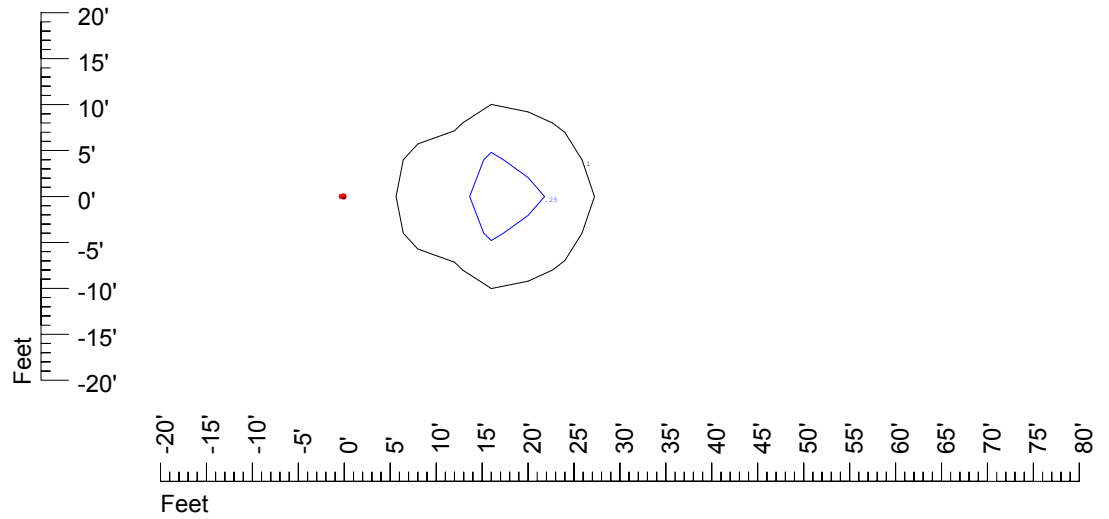

Mounting height 20' Tilt 0°

Mounting height 20' Tilt 30°

Mounting height 20' Tilt 15°

Mounting height 20' Tilt 45°

IES File: C9282

Lighting level in fc / Distance in feet

Vertical plan 0° to 180°
Horizontal plan 0°