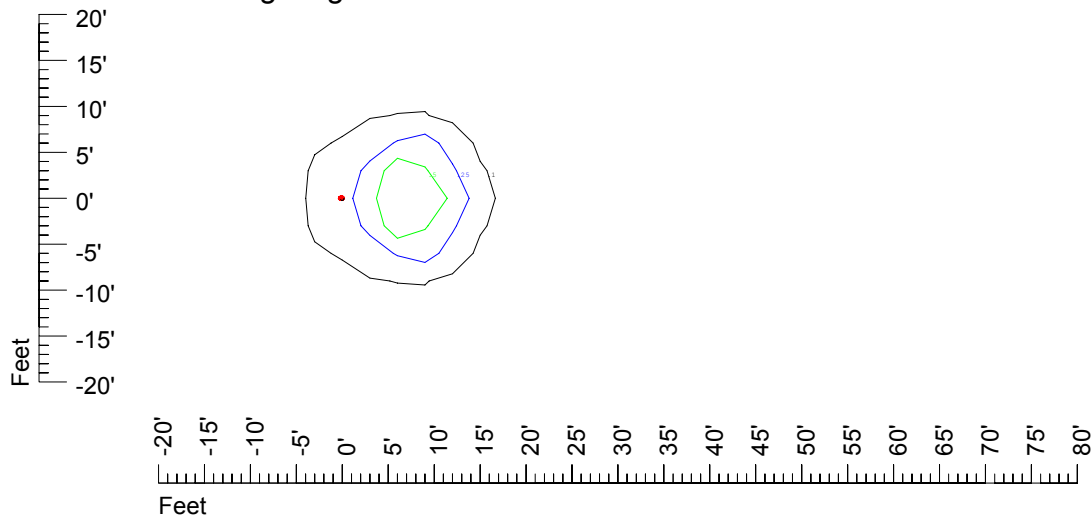

Mounting height 15' Tilt 30°