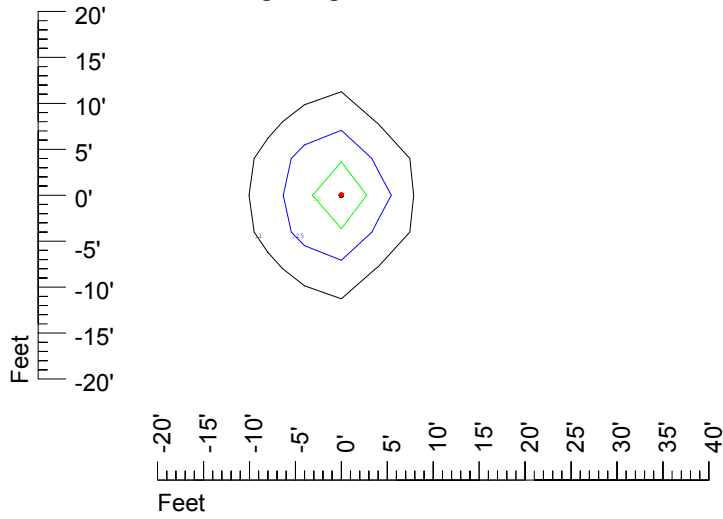

IES Photometric files C9282

Isoline template at 7' mounting height

Isoline values — 0.1 fc — 0.25 fc — 0.5 fc — 1.0 fc — 2.0 fc

Mounting height 7' Tilt 0°

Mounting height 7' Tilt 30°

Mounting height 7' Tilt 15°

Mounting height 11' Tilt 30°

Mounting height 11' Tilt 15°

Mounting height 11' Tilt 45°

IES Photometric files C9282

Isoline template at 15' mounting height

Isoline values — 0.1 fc — 0.25 fc — 0.5 fc — 1.0 fc — 2.0 fc

Mounting height 15' Tilt 0°

Mounting height 15' Tilt 30°

Mounting height 15' Tilt 15°

Mounting height 15' Tilt 45°

IES Photometric files C9282

Isoline template at 20' mounting height

Isoline values — 0.1 fc — 0.25 fc — 0.5 fc — 1.0 fc — 2.0 fc

Mounting height 20' Tilt 0°

Mounting height 20' Tilt 30°

Mounting height 20' Tilt 15°

Mounting height 20' Tilt 45°

IES File: C9282

Lighting level in fc / Distance in feet

Vertical plan 0° to 180°
Horizontal plan 0°