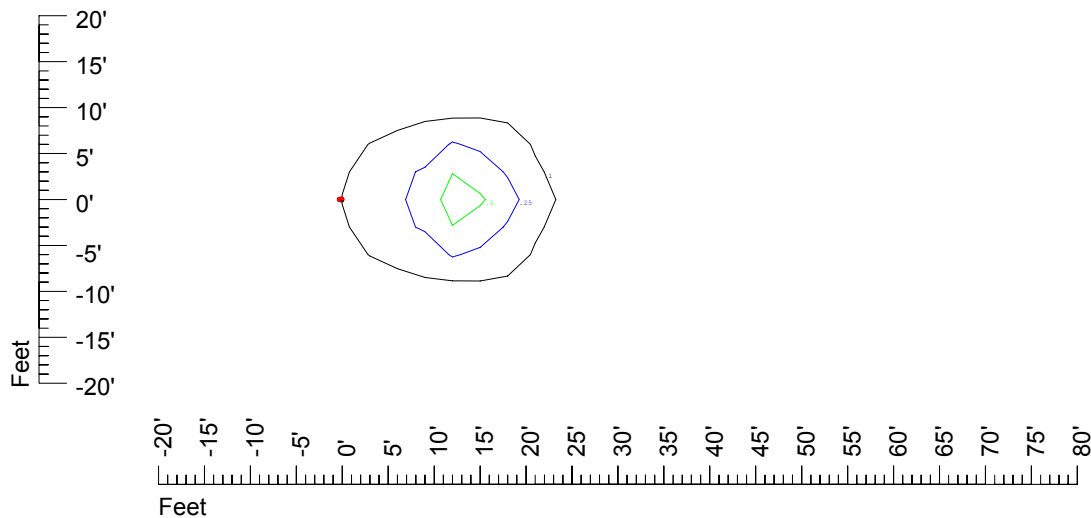

Mounting height 11' Tilt 30°

Mounting height 11' Tilt 15°

Mounting height 11' Tilt 45°

IES Photometric files C9282

Isoline template at 15' mounting height

Isoline values — 0.1 fc — 0.25 fc — 0.5 fc — 1.0 fc — 2.0 fc

Mounting height 15' Tilt 0°

Mounting height 15' Tilt 30°

Mounting height 15' Tilt 15°

Mounting height 15' Tilt 45°

IES Photometric files C9282

Isoline template at 20' mounting height

Isoline values — 0.1 fc — 0.25 fc — 0.5 fc — 1.0 fc — 2.0 fc

Mounting height 20' Tilt 0°

Mounting height 20' Tilt 30°

Mounting height 20' Tilt 15°

Mounting height 20' Tilt 45°

IES File: C9282

Lighting level in fc / Distance in feet

Vertical plan 0° to 180°
Horizontal plan 0°