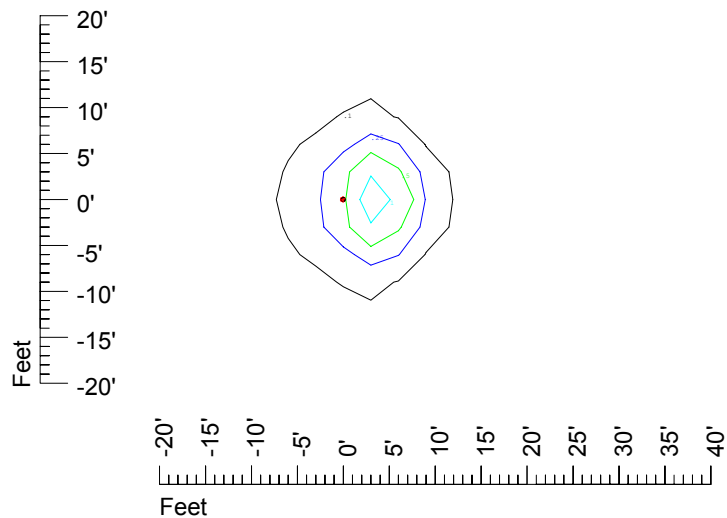

IES Photometric files C9282

Isoline template at 7' mounting height

Isoline values — 0.1 fc — 0.25 fc — 0.5 fc — 1.0 fc — 2.0 fc

Mounting height 7' Tilt 0°

Mounting height 7' Tilt 30°

Mounting height 7' Tilt 15°

Mounting height 9' Tilt 15°

Mounting height 9' Tilt 45°

IES Photometric files C9282

Isoline template at 11' mounting height

Isoline values — 0.1 fc — 0.25 fc — 0.5 fc — 1.0 fc — 2.0 fc

Mounting height 11' Tilt 0°

Mounting height 11' Tilt 30°

Mounting height 11' Tilt 15°

Mounting height 11' Tilt 45°

IES Photometric files C9282

Isoline template at 15' mounting height

Isoline values — 0.1 fc — 0.25 fc — 0.5 fc — 1.0 fc — 2.0 fc

Mounting height 15' Tilt 0°

Mounting height 15' Tilt 30°

Mounting height 15' Tilt 15°

Mounting height 15' Tilt 45°

IES Photometric files C9282

Isoline template at 20' mounting height

Isoline values — 0.1 fc — 0.25 fc — 0.5 fc — 1.0 fc — 2.0 fc