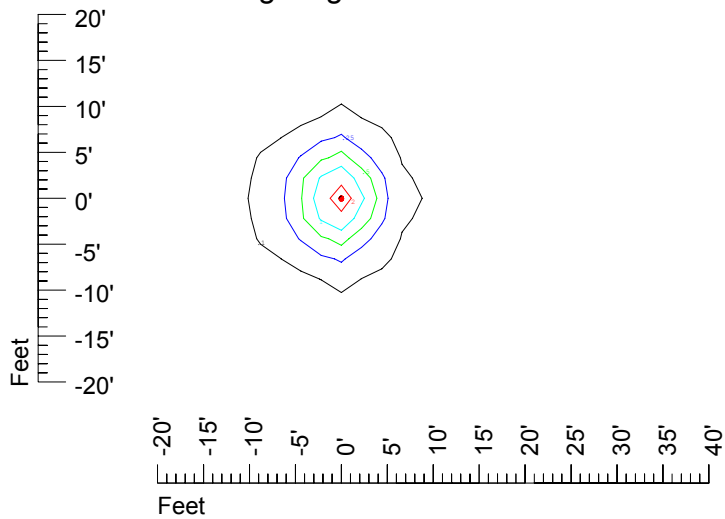

IES Photometric files C9282

Isoline template at 7' mounting height

Isoline values — 0.1 fc — 0.25 fc — 0.5 fc — 1.0 fc — 2.0 fc

Mounting height 7' Tilt 0°

Mounting height 7' Tilt 30°

Mounting height 7' Tilt 15°

Mounting height 7' Tilt 45°

IES Photometric files C9282

Isoline template at 9' mounting height

Isoline values — 0.1 fc — 0.25 fc — 0.5 fc — 1.0 fc — 2.0 fc

Mounting height 9' Tilt 0°

Mounting height 9' Tilt 30°

Mounting height 9' Tilt 15°

Mounting height 9' Tilt 45°

IES Photometric files C9282

Isoline template at 11' mounting height

Isoline values — 0.1 fc — 0.25 fc — 0.5 fc — 1.0 fc — 2.0 fc

Mounting height 11' Tilt 0°

Mounting height 11' Tilt 30°

Mounting height 11' Tilt 15°

Mounting height 11' Tilt 45°

IES Photometric files C9282

Isoline template at 15' mounting height

Isoline values — 0.1 fc — 0.25 fc — 0.5 fc — 1.0 fc — 2.0 fc