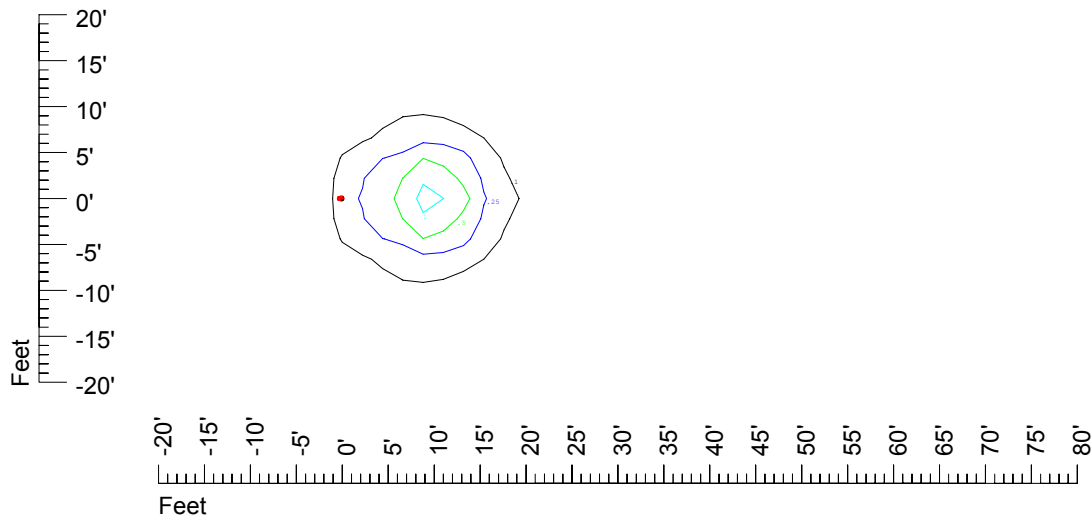

IES Photometric files C9282

Isoline template at 7' mounting height

Isoline values — 0.1 fc — 0.25 fc — 0.5 fc — 1.0 fc — 2.0 fc

Mounting height 7' Tilt 0°

Mounting height 7' Tilt 30°

Mounting height 7' Tilt 15°

Mounting height 7' Tilt 45°

IES Photometric files C9282

Isoline template at 9' mounting height

Isoline values — 0.1 fc — 0.25 fc — 0.5 fc — 1.0 fc — 2.0 fc

Mounting height 9' Tilt 0°

Mounting height 9' Tilt 30°

Mounting height 9' Tilt 15°

Mounting height 9' Tilt 45°

IES Photometric files C9282

Isoline template at 11' mounting height

Isoline values — 0.1 fc — 0.25 fc — 0.5 fc — 1.0 fc — 2.0 fc

Mounting height 11' Tilt 0°

Mounting height 11' Tilt 30°

Mounting height 11' Tilt 15°

Mounting height 11' Tilt 45°

IES Photometric files C9282

Isoline template at 15' mounting height

Isoline values — 0.1 fc — 0.25 fc — 0.5 fc — 1.0 fc — 2.0 fc