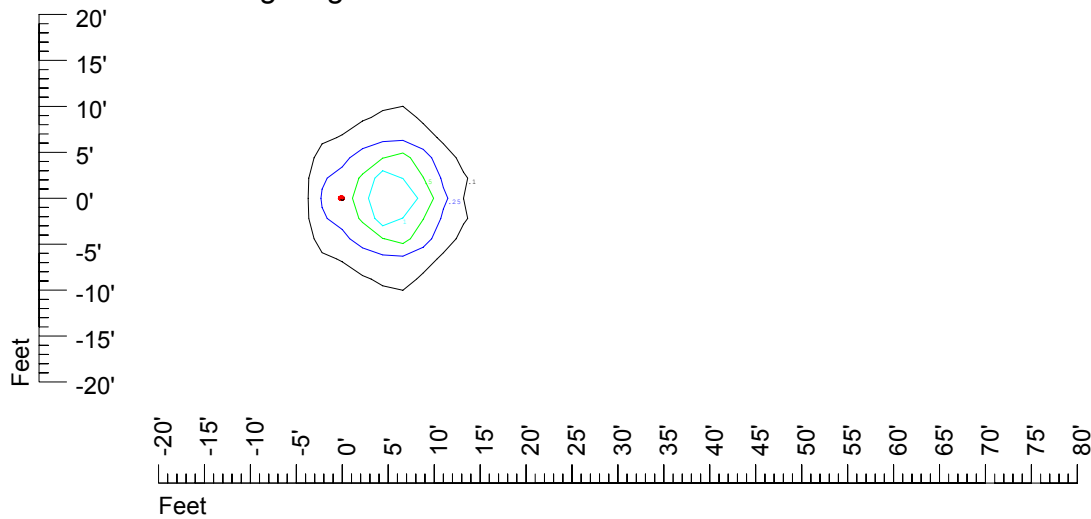

IES Photometric files C9282

Isoline template at 7' mounting height

Isoline values — 0.1 fc — 0.25 fc — 0.5 fc — 1.0 fc — 2.0 fc

Mounting height 7' Tilt 0°

Mounting height 7' Tilt 30°

Mounting height 7' Tilt 15°

Mounting height 7' Tilt 45°

IES Photometric files C9282

Isoline template at 9' mounting height

Isoline values — 0.1 fc — 0.25 fc — 0.5 fc — 1.0 fc — 2.0 fc

Mounting height 9' Tilt 0°

Mounting height 9' Tilt 30°

Mounting height 9' Tilt 15°

Mounting height 9' Tilt 45°

IES Photometric files C9282

Isoline template at 11' mounting height

Isoline values — 0.1 fc — 0.25 fc — 0.5 fc — 1.0 fc — 2.0 fc

Mounting height 11' Tilt 0°

Mounting height 11' Tilt 30°

Mounting height 11' Tilt 15°

Mounting height 11' Tilt 45°

IES Photometric files C9282

Isoline template at 15' mounting height

Isoline values — 0.1 fc — 0.25 fc — 0.5 fc — 1.0 fc — 2.0 fc