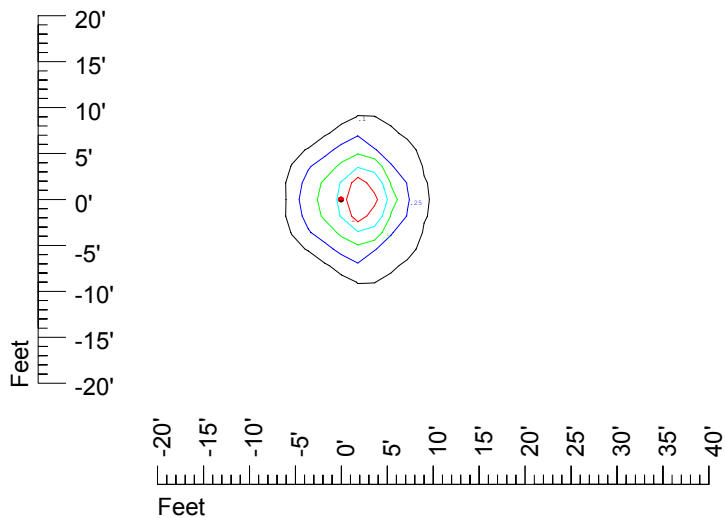

IES Photometric files C9282

Isoline template at 7' mounting height

Isoline values — 0.1 fc — 0.25 fc — 0.5 fc — 1.0 fc — 2.0 fc

Mounting height 7' Tilt 0°

Mounting height 7' Tilt 30°

Mounting height 7' Tilt 15°

Mounting height 7' Tilt 45°

IES Photometric files C9282

Isoline template at 9' mounting height

Isoline values — 0.1 fc — 0.25 fc — 0.5 fc — 1.0 fc — 2.0 fc

Mounting height 9' Tilt 0°

Mounting height 9' Tilt 30°

Mounting height 9' Tilt 15°

Mounting height 9' Tilt 45°

IES Photometric files C9282

Isoline template at 11' mounting height

Isoline values — 0.1 fc — 0.25 fc — 0.5 fc — 1.0 fc — 2.0 fc

Mounting height 11' Tilt 0°

Mounting height 11' Tilt 30°

Mounting height 11' Tilt 15°

Mounting height 11' Tilt 45°

IES Photometric files C9282

Isoline template at 15' mounting height

Isoline values — 0.1 fc — 0.25 fc — 0.5 fc — 1.0 fc — 2.0 fc