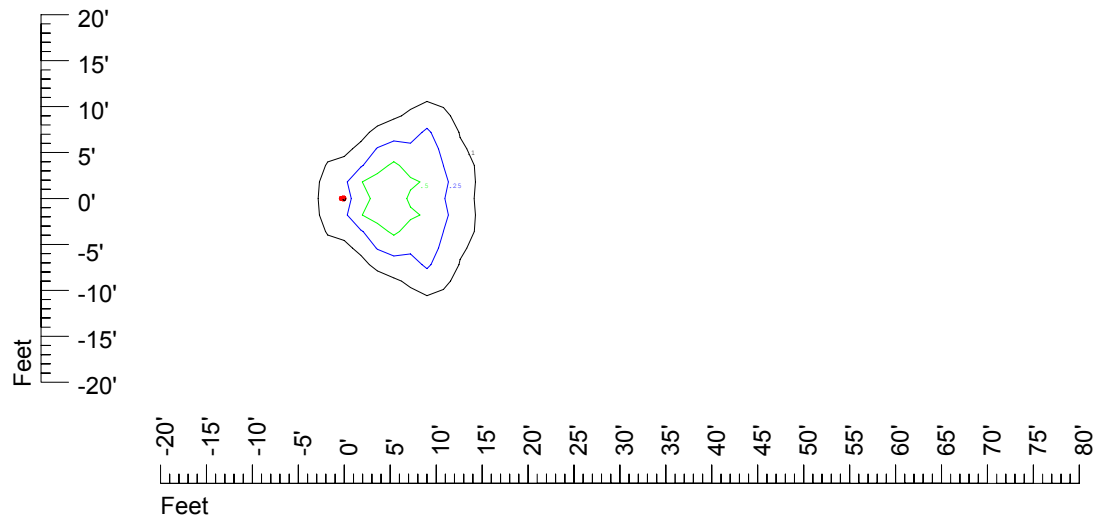

IES Photometric files C9413

Isoline template at 7' mounting height

Isoline values — 0.1 fc — 0.25 fc — 0.5 fc — 1.0 fc — 2.0 fc

Mounting height 7' Tilt 0°

Mounting height 7' Tilt 30°

Mounting height 7' Tilt 15°

Mounting height 7' Tilt 45°

IES Photometric files C9413

Isoline template at 9' mounting height

Isoline values — 0.1 fc — 0.25 fc — 0.5 fc — 1.0 fc — 2.0 fc

Mounting height 9' Tilt 0°

Mounting height 9' Tilt 30°

Mounting height 9' Tilt 15°

Mounting height 9' Tilt 45°

IES Photometric files C9413

Isoline template at 11' mounting height

Isoline values — 0.1 fc — 0.25 fc — 0.5 fc — 1.0 fc — 2.0 fc

Mounting height 11' Tilt 0°