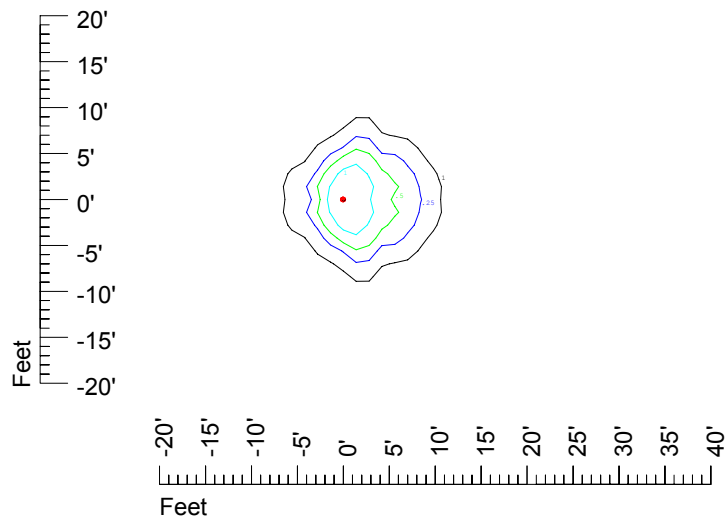

IES Photometric files C9413

Isoline template at 7' mounting height

Isoline values — 0.1 fc — 0.25 fc — 0.5 fc — 1.0 fc — 2.0 fc

Mounting height 7' Tilt 0°

Mounting height 7' Tilt 30°

Mounting height 7' Tilt 15°

Mounting height 7' Tilt 45°

IES Photometric files C9413

Isoline template at 9' mounting height

Isoline values — 0.1 fc — 0.25 fc — 0.5 fc — 1.0 fc — 2.0 fc

Mounting height 9' Tilt 0°

Mounting height 9' Tilt 30°

Mounting height 9' Tilt 15°

Mounting height 9' Tilt 45°

IES Photometric files C9413

Isoline template at 11' mounting height

Isoline values — 0.1 fc — 0.25 fc — 0.5 fc — 1.0 fc — 2.0 fc

Mounting height 11' Tilt 0°

Mounting height 20' Tilt 0°

Mounting height 20' Tilt 30°

Mounting height 20' Tilt 15°

Mounting height 20' Tilt 45°

IES File: C9413

Lighting level in fc / Distance in feet

Vertical plan 0° to 180°
Horizontal plan 0°