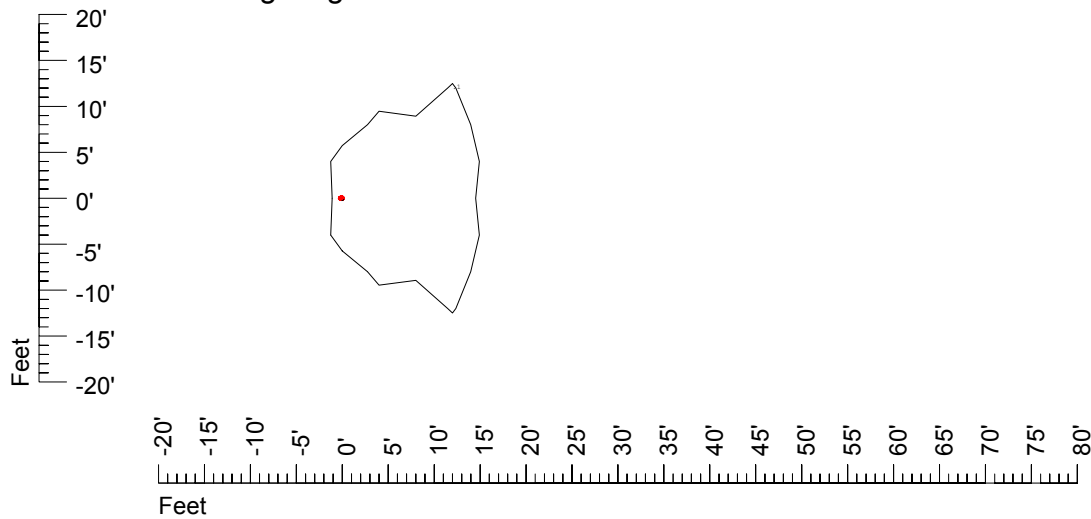

Mounting height 11' Tilt 30°

Mounting height 11' Tilt 15°

Mounting height 11' Tilt 45°

IES Photometric files C9413

Isoline template at 15' mounting height

Isoline values — 0.1 fc — 0.25 fc — 0.5 fc — 1.0 fc — 2.0 fc

Mounting height 15' Tilt 0°

Mounting height 15' Tilt 30°

Mounting height 15' Tilt 15°

Mounting height 15' Tilt 45°

IES Photometric files C9413

Isoline template at 20' mounting height

Isoline values — 0.1 fc — 0.25 fc — 0.5 fc — 1.0 fc — 2.0 fc

Mounting height 20' Tilt 0°

Mounting height 20' Tilt 30°

Mounting height 20' Tilt 15°

Mounting height 20' Tilt 45°

IES File: C9413

Lighting level in fc / Distance in feet

Vertical plan 0° to 180°
Horizontal plan 0°