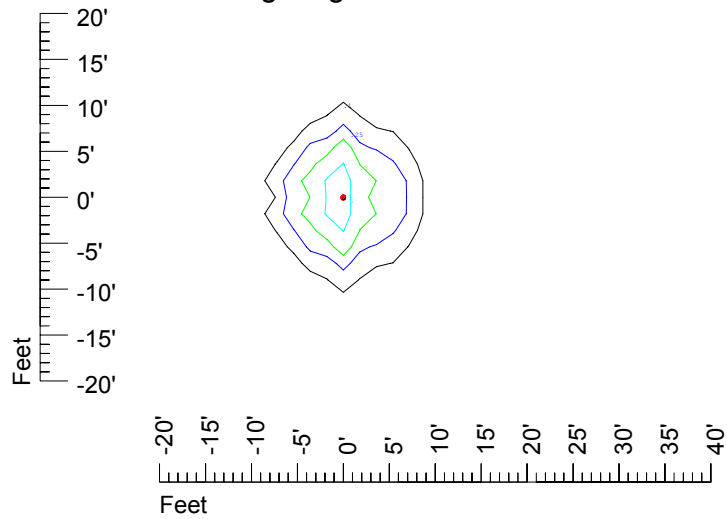

IES Photometric files C9413

Isoline template at 7' mounting height

Isoline values — 0.1 fc — 0.25 fc — 0.5 fc — 1.0 fc — 2.0 fc

Mounting height 7' Tilt 0°

Mounting height 7' Tilt 30°

Mounting height 7' Tilt 15°

Mounting height 7' Tilt 45°

IES Photometric files C9413

Isoline template at 9' mounting height

Isoline values — 0.1 fc — 0.25 fc — 0.5 fc — 1.0 fc — 2.0 fc

Mounting height 9' Tilt 0°

Mounting height 9' Tilt 30°

Mounting height 9' Tilt 15°

Mounting height 9' Tilt 45°

IES Photometric files C9413

Isoline template at 11' mounting height

Isoline values — 0.1 fc — 0.25 fc — 0.5 fc — 1.0 fc — 2.0 fc

Mounting height 11' Tilt 0°

Mounting height 11' Tilt 30°

Mounting height 11' Tilt 15°

Mounting height 11' Tilt 45°

IES Photometric files C9413

Isoline template at 15' mounting height

Isoline values — 0.1 fc — 0.25 fc — 0.5 fc — 1.0 fc — 2.0 fc