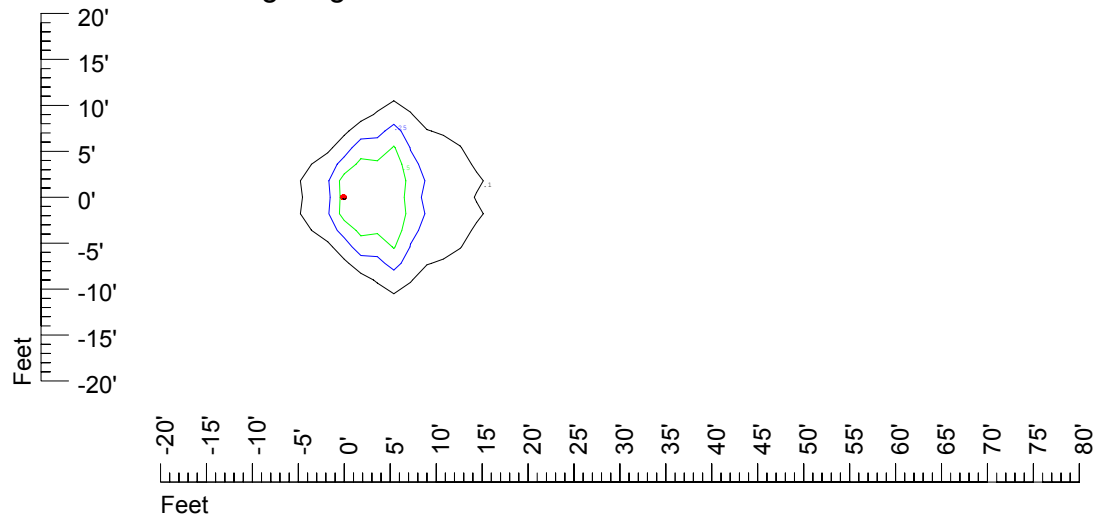

IES Photometric files C9413

Isoline template at 7' mounting height

Isoline values — 0.1 fc — 0.25 fc — 0.5 fc — 1.0 fc — 2.0 fc

Mounting height 7' Tilt 0°

Mounting height 7' Tilt 30°

Mounting height 7' Tilt 15°

Mounting height 7' Tilt 45°

IES Photometric files C9413

Isoline template at 9' mounting height

Isoline values — 0.1 fc — 0.25 fc — 0.5 fc — 1.0 fc — 2.0 fc

Mounting height 9' Tilt 0°

Mounting height 9' Tilt 30°

Mounting height 9' Tilt 15°

Mounting height 9' Tilt 45°

IES Photometric files C9413

Isoline template at 11' mounting height

Isoline values — 0.1 fc — 0.25 fc — 0.5 fc — 1.0 fc — 2.0 fc

Mounting height 11' Tilt 0°

Mounting height 20' Tilt 0°

Mounting height 20' Tilt 30°

Mounting height 20' Tilt 15°

Mounting height 20' Tilt 45°

IES File: C9413

Lighting level in fc / Distance in feet

Vertical plan 0° to 180°
Horizontal plan 0°