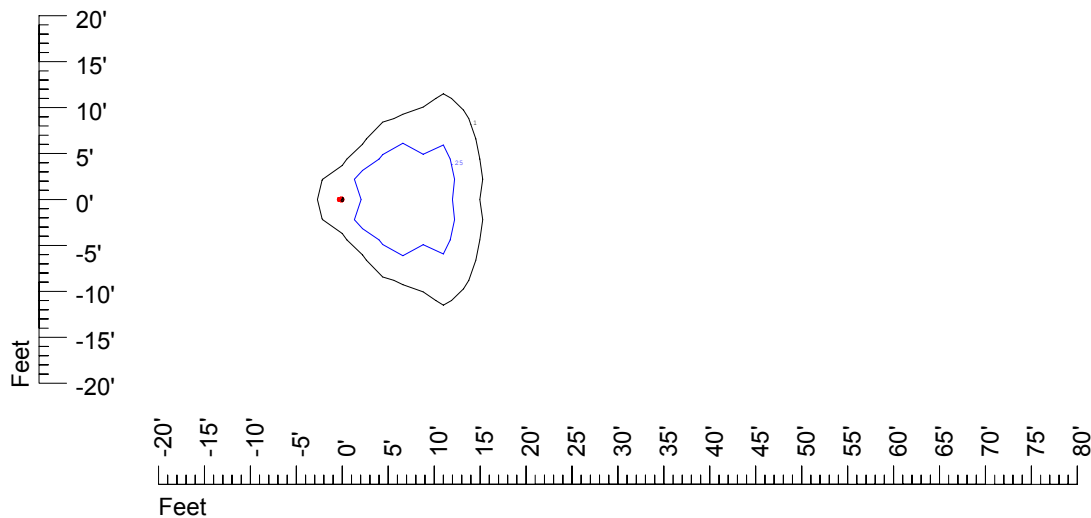

Mounting height 9' Tilt 15°

Mounting height 9' Tilt 45°

IES Photometric files C9413

Isoline template at 11' mounting height

Isoline values — 0.1 fc — 0.25 fc — 0.5 fc — 1.0 fc — 2.0 fc

Mounting height 11' Tilt 0°

Mounting height 11' Tilt 30°

Mounting height 11' Tilt 15°

Mounting height 11' Tilt 45°

IES Photometric files C9413

Isoline template at 15' mounting height

Isoline values — 0.1 fc — 0.25 fc — 0.5 fc — 1.0 fc — 2.0 fc