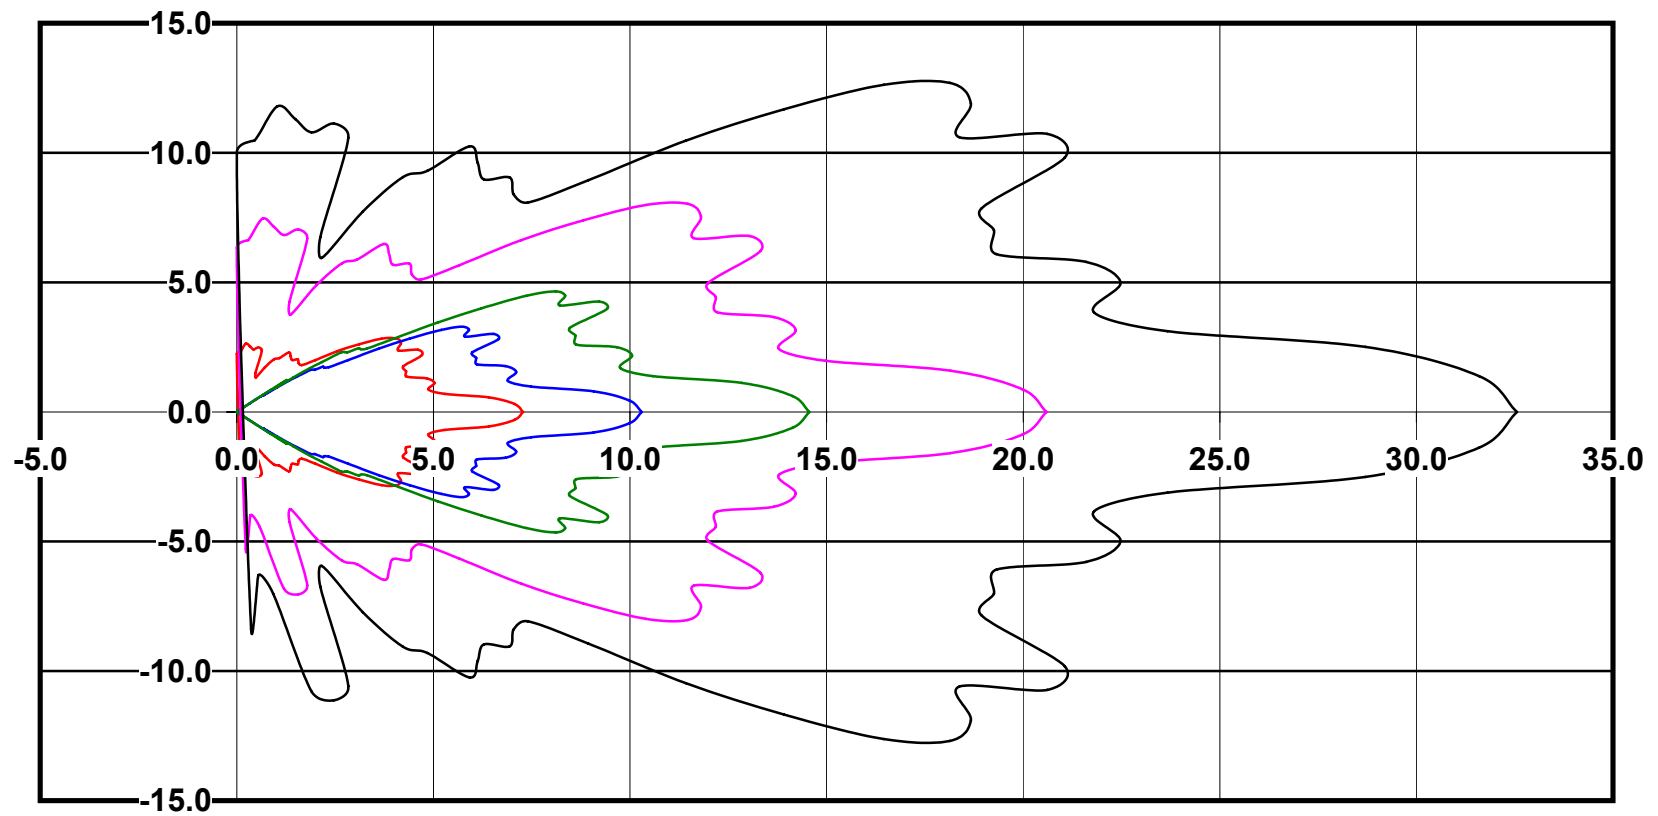

Mounting height 20' Tilt 0°

Mounting height 20' Tilt 30°

Mounting height 20' Tilt 15°

Mounting height 20' Tilt 45°

IES File: C9413

Lighting level in fc / Distance in feet

Vertical plan 0° to 180°
Horizontal plan 0°

— 2 fc — 1 fc — 0.5 fc — 0.25 fc — 0.1 fc