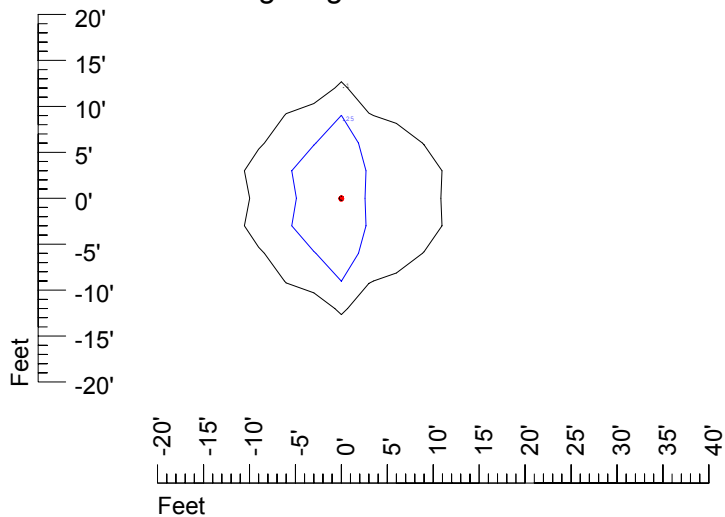

IES Photometric files C9413

Isoline template at 15' mounting height

Isoline values — 0.1 fc — 0.25 fc — 0.5 fc — 1.0 fc — 2.0 fc

Mounting height 15' Tilt 0°