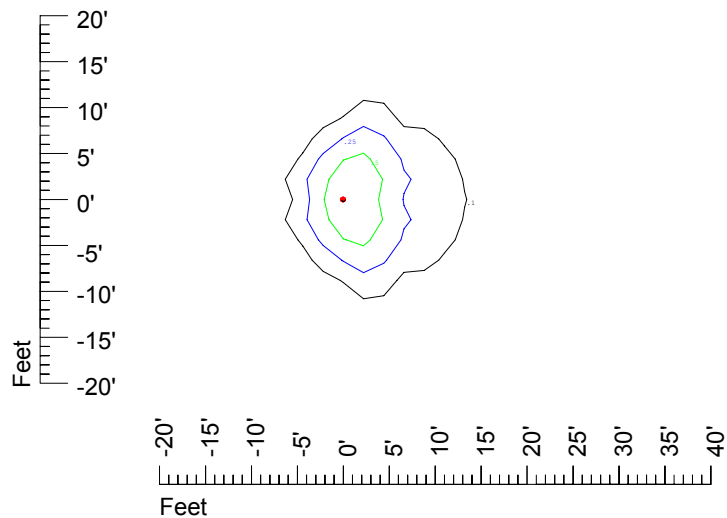

IES Photometric files C9413

Isoline template at 7' mounting height

Isoline values — 0.1 fc — 0.25 fc — 0.5 fc — 1.0 fc — 2.0 fc

Mounting height 7' Tilt 0°

Mounting height 7' Tilt 30°

Mounting height 7' Tilt 15°

Mounting height 7' Tilt 45°

IES Photometric files C9413

Isoline template at 9' mounting height

Isoline values — 0.1 fc — 0.25 fc — 0.5 fc — 1.0 fc — 2.0 fc

Mounting height 9' Tilt 0°

Mounting height 9' Tilt 30°

Mounting height 9' Tilt 15°

Mounting height 9' Tilt 45°

IES Photometric files C9413

Isoline template at 11' mounting height

Isoline values — 0.1 fc — 0.25 fc — 0.5 fc — 1.0 fc — 2.0 fc

Mounting height 11' Tilt 0°

Mounting height 11' Tilt 30°

Mounting height 11' Tilt 15°

Mounting height 11' Tilt 45°

IES Photometric files C9413

Isoline template at 15' mounting height

Isoline values — 0.1 fc — 0.25 fc — 0.5 fc — 1.0 fc — 2.0 fc