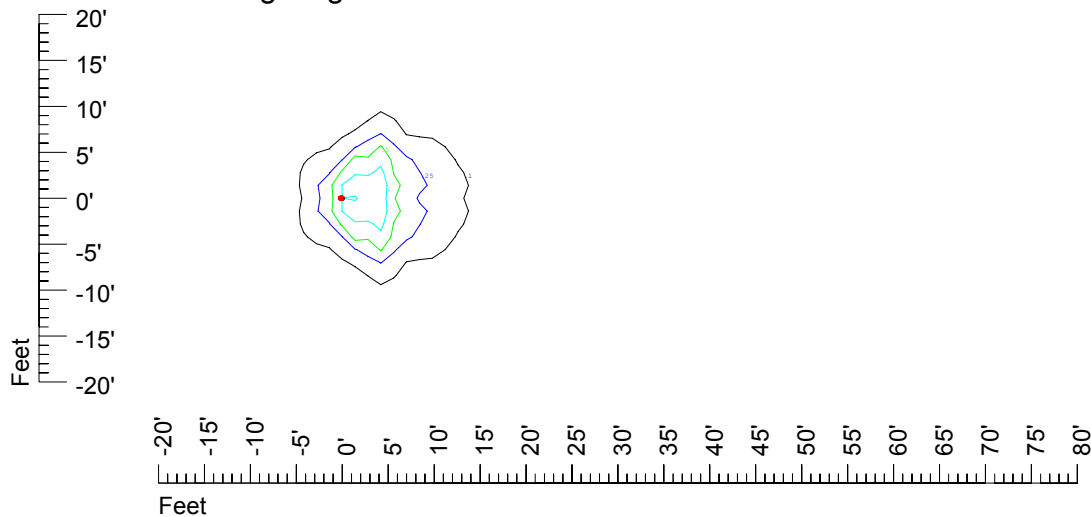

IES Photometric files C9413

Isoline template at 7' mounting height

Isoline values — 0.1 fc — 0.25 fc — 0.5 fc — 1.0 fc — 2.0 fc

Mounting height 7' Tilt 0°

Mounting height 7' Tilt 30°

Mounting height 7' Tilt 15°

Mounting height 7' Tilt 45°

IES Photometric files C9413

Isoline template at 9' mounting height

Isoline values — 0.1 fc — 0.25 fc — 0.5 fc — 1.0 fc — 2.0 fc

Mounting height 9' Tilt 0°

Mounting height 9' Tilt 30°

Mounting height 20' Tilt 0°

Mounting height 20' Tilt 30°

Mounting height 20' Tilt 15°

Mounting height 20' Tilt 45°

IES File: C9413

Lighting level in fc / Distance in feet

Vertical plan 0° to 180°
Horizontal plan 0°