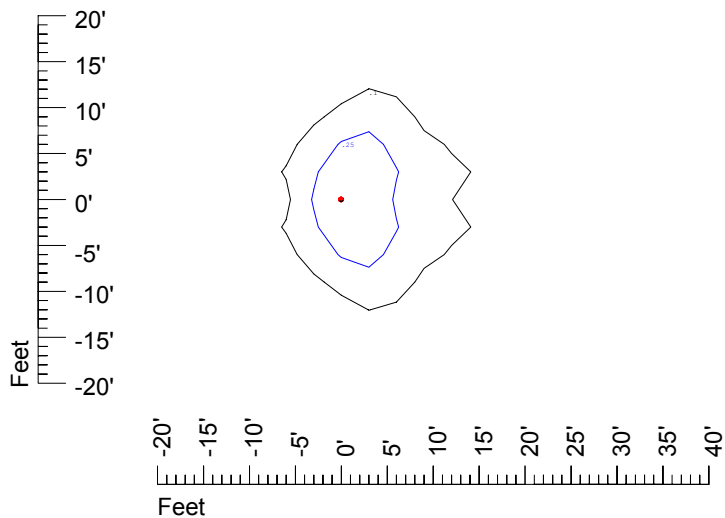

IES Photometric files C9413

Isoline template at 7' mounting height

Isoline values — 0.1 fc — 0.25 fc — 0.5 fc — 1.0 fc — 2.0 fc

Mounting height 7' Tilt 0°

Mounting height 7' Tilt 30°

Mounting height 7' Tilt 15°

Mounting height 9' Tilt 15°

Mounting height 9' Tilt 45°

IES Photometric files C9413

Isoline template at 11' mounting height

Isoline values — 0.1 fc — 0.25 fc — 0.5 fc — 1.0 fc — 2.0 fc

Mounting height 11' Tilt 0°

Mounting height 11' Tilt 30°

Mounting height 11' Tilt 15°

Mounting height 11' Tilt 45°

IES Photometric files C9413

Isoline template at 15' mounting height

Isoline values — 0.1 fc — 0.25 fc — 0.5 fc — 1.0 fc — 2.0 fc

Mounting height 15' Tilt 0°

Mounting height 15' Tilt 30°

Mounting height 15' Tilt 15°

Mounting height 15' Tilt 45°

IES Photometric files C9413

Isoline template at 20' mounting height

Isoline values — 0.1 fc — 0.25 fc — 0.5 fc — 1.0 fc — 2.0 fc