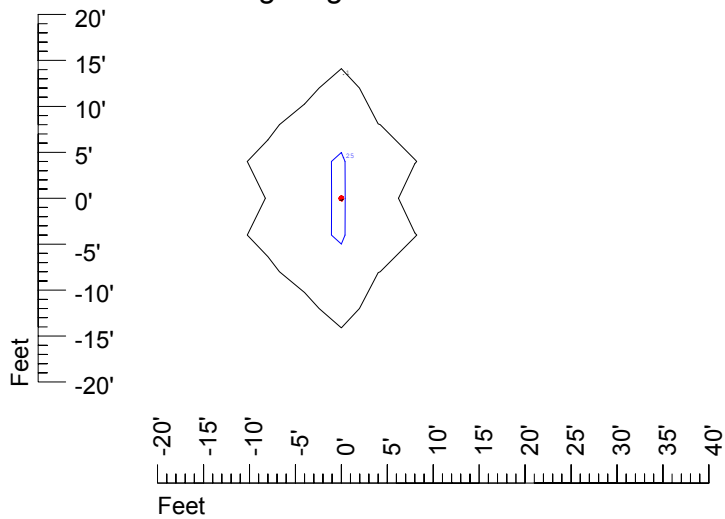

IES Photometric files C9413

Isoline template at 7' mounting height

Isoline values — 0.1 fc — 0.25 fc — 0.5 fc — 1.0 fc — 2.0 fc

Mounting height 7' Tilt 0°

Mounting height 7' Tilt 30°

Mounting height 7' Tilt 15°

Mounting height 11' Tilt 30°

Mounting height 11' Tilt 15°

Mounting height 11' Tilt 45°

IES Photometric files C9413

Isoline template at 15' mounting height

Isoline values — 0.1 fc — 0.25 fc — 0.5 fc — 1.0 fc — 2.0 fc

Mounting height 15' Tilt 0°

Mounting height 15' Tilt 30°

Mounting height 15' Tilt 15°

Mounting height 15' Tilt 45°

IES Photometric files C9413

Isoline template at 20' mounting height

Isoline values — 0.1 fc — 0.25 fc — 0.5 fc — 1.0 fc — 2.0 fc

Mounting height 20' Tilt 0°

Mounting height 20' Tilt 30°

Mounting height 20' Tilt 15°

Mounting height 20' Tilt 45°

IES File: C9413

Lighting level in fc / Distance in feet

Vertical plan 0° to 180°
Horizontal plan 0°