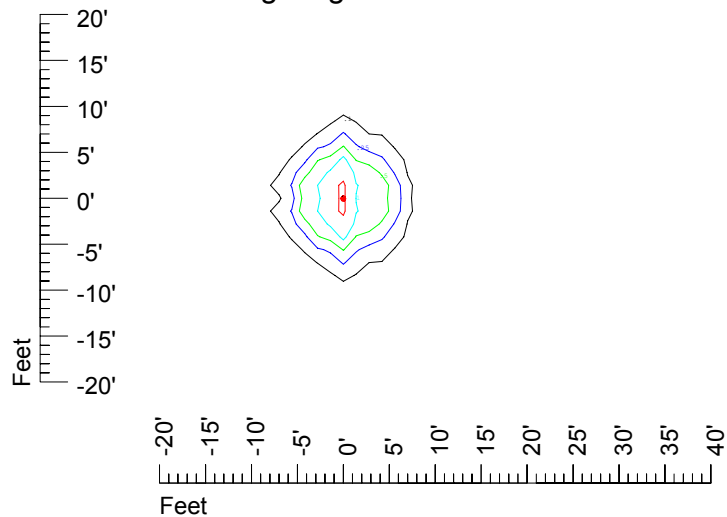

IES Photometric files C9413

Isoline template at 7' mounting height

Isoline values — 0.1 fc — 0.25 fc — 0.5 fc — 1.0 fc — 2.0 fc

Mounting height 7' Tilt 0°

Mounting height 7' Tilt 30°

Mounting height 7' Tilt 15°

Mounting height 7' Tilt 45°

IES Photometric files C9413

Isoline template at 9' mounting height

Isoline values — 0.1 fc — 0.25 fc — 0.5 fc — 1.0 fc — 2.0 fc

Mounting height 9' Tilt 0°

Mounting height 9' Tilt 30°

Mounting height 9' Tilt 15°

Mounting height 9' Tilt 45°

IES Photometric files C9413

Isoline template at 11' mounting height

Isoline values — 0.1 fc — 0.25 fc — 0.5 fc — 1.0 fc — 2.0 fc

Mounting height 11' Tilt 0°

Mounting height 20' Tilt 0°

Mounting height 20' Tilt 30°

Mounting height 20' Tilt 15°

Mounting height 20' Tilt 45°

IES File: C9413

Lighting level in fc / Distance in feet

Vertical plan 0° to 180°
Horizontal plan 0°