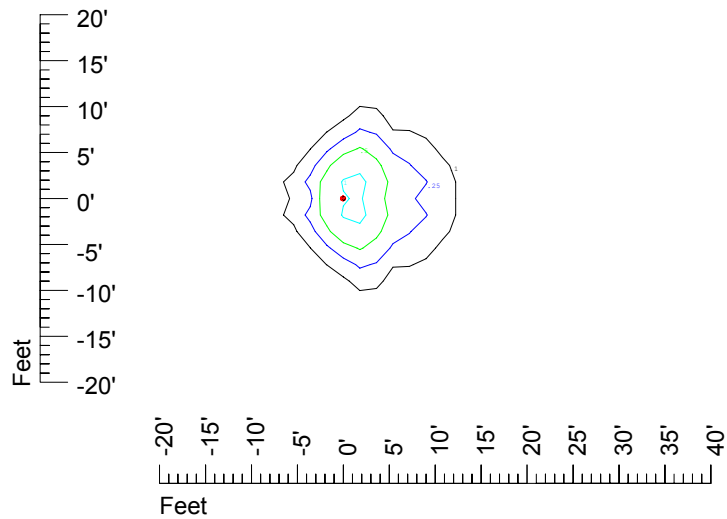

IES Photometric files C9413

Isoline template at 7' mounting height

Isoline values — 0.1 fc — 0.25 fc — 0.5 fc — 1.0 fc — 2.0 fc

Mounting height 7' Tilt 0°

Mounting height 7' Tilt 30°

Mounting height 7' Tilt 15°

Mounting height 7' Tilt 45°

IES Photometric files C9413

Isoline template at 9' mounting height

Isoline values — 0.1 fc — 0.25 fc — 0.5 fc — 1.0 fc — 2.0 fc

Mounting height 9' Tilt 0°

Mounting height 9' Tilt 30°

Mounting height 9' Tilt 15°

Mounting height 9' Tilt 45°

IES Photometric files C9413

Isoline template at 11' mounting height

Isoline values — 0.1 fc — 0.25 fc — 0.5 fc — 1.0 fc — 2.0 fc

Mounting height 11' Tilt 0°

Mounting height 20' Tilt 0°

Mounting height 20' Tilt 30°

Mounting height 20' Tilt 15°

Mounting height 20' Tilt 45°

IES File: C9413

Lighting level in fc / Distance in feet

Vertical plan 0° to 180°
Horizontal plan 0°