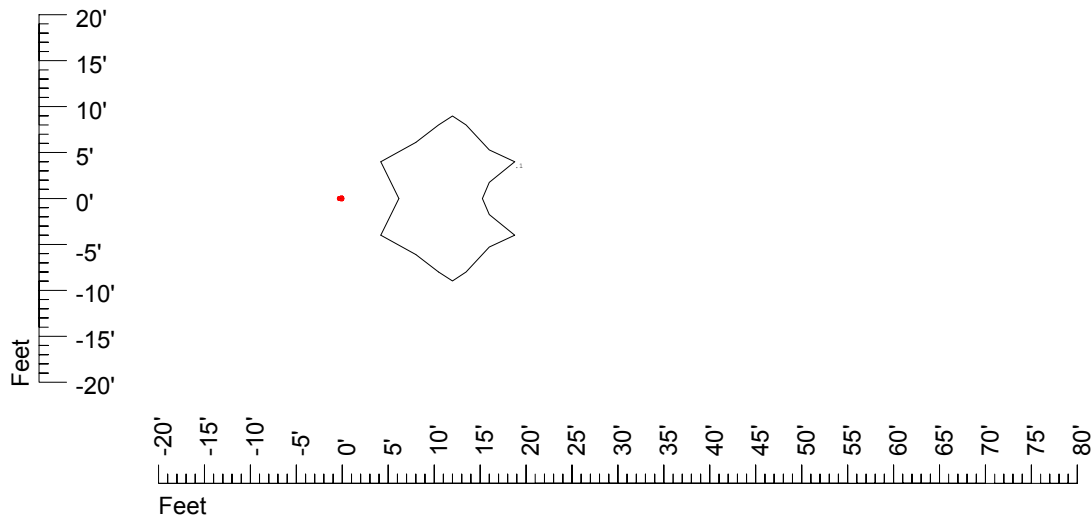

Mounting height 20' Tilt 0°

Mounting height 20' Tilt 30°

Mounting height 20' Tilt 15°

Mounting height 20' Tilt 45°

IES File: C9413

Lighting level in fc / Distance in feet

Vertical plan 0° to 180°
Horizontal plan 0°