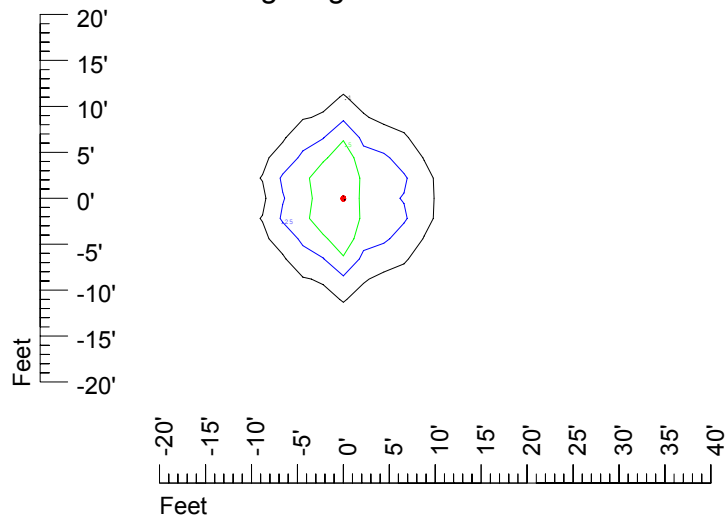

IES Photometric files C9413

Isoline template at 7' mounting height

Isoline values — 0.1 fc — 0.25 fc — 0.5 fc — 1.0 fc — 2.0 fc

Mounting height 7' Tilt 0°

Mounting height 7' Tilt 30°

Mounting height 7' Tilt 15°

Mounting height 7' Tilt 45°

IES Photometric files C9413

Isoline template at 9' mounting height

Isoline values — 0.1 fc — 0.25 fc — 0.5 fc — 1.0 fc — 2.0 fc

Mounting height 9' Tilt 0°

Mounting height 9' Tilt 30°

Mounting height 9' Tilt 15°

Mounting height 9' Tilt 45°

IES Photometric files C9413

Isoline template at 11' mounting height

Isoline values — 0.1 fc — 0.25 fc — 0.5 fc — 1.0 fc — 2.0 fc

Mounting height 11' Tilt 0°

Mounting height 11' Tilt 30°

Mounting height 11' Tilt 15°

Mounting height 11' Tilt 45°

IES Photometric files C9413

Isoline template at 15' mounting height

Isoline values — 0.1 fc — 0.25 fc — 0.5 fc — 1.0 fc — 2.0 fc