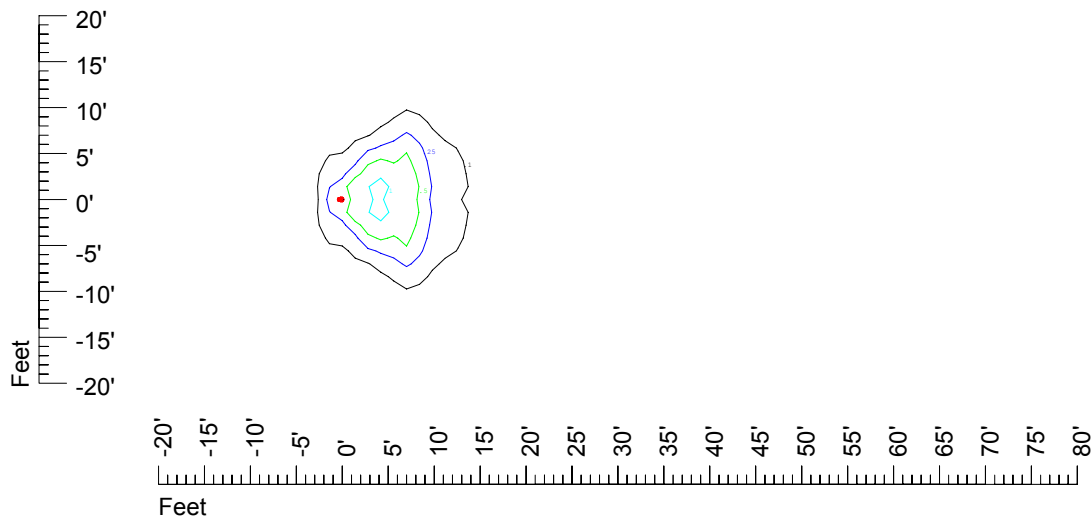

IES Photometric files C9413

Isoline template at 7' mounting height

Isoline values — 0.1 fc — 0.25 fc — 0.5 fc — 1.0 fc — 2.0 fc

Mounting height 7' Tilt 0°

Mounting height 7' Tilt 30°

Mounting height 7' Tilt 15°

Mounting height 7' Tilt 45°

IES Photometric files C9413

Isoline template at 9' mounting height

Isoline values — 0.1 fc — 0.25 fc — 0.5 fc — 1.0 fc — 2.0 fc

Mounting height 9' Tilt 0°

Mounting height 9' Tilt 30°

Mounting height 20' Tilt 0°

Mounting height 20' Tilt 30°

Mounting height 20' Tilt 15°

Mounting height 20' Tilt 45°

IES File: C9413

Lighting level in fc / Distance in feet

Vertical plan 0° to 180°
Horizontal plan 0°