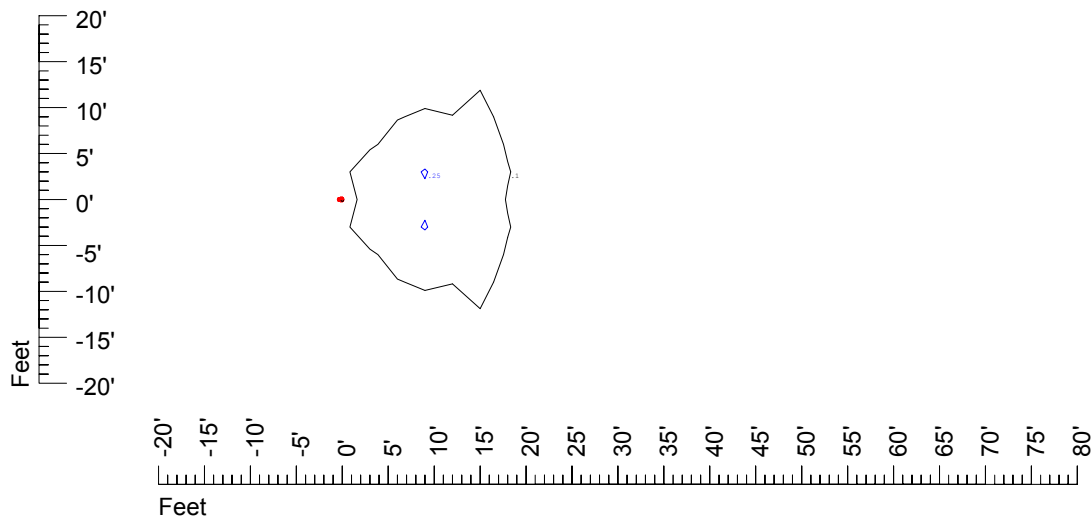

Mounting height 11' Tilt 30°

Mounting height 11' Tilt 15°

Mounting height 11' Tilt 45°

IES Photometric files C9413

Isoline template at 15' mounting height

Isoline values — 0.1 fc — 0.25 fc — 0.5 fc — 1.0 fc — 2.0 fc

Mounting height 15' Tilt 0°

Mounting height 15' Tilt 30°

Mounting height 15' Tilt 15°

Mounting height 15' Tilt 45°

IES Photometric files C9413

Isoline template at 20' mounting height

Isoline values — 0.1 fc — 0.25 fc — 0.5 fc — 1.0 fc — 2.0 fc

Mounting height 20' Tilt 0°

Mounting height 20' Tilt 30°

Mounting height 20' Tilt 15°

Mounting height 20' Tilt 45°

IES File: C9413

Lighting level in fc / Distance in feet

Vertical plan 0° to 180°
Horizontal plan 0°