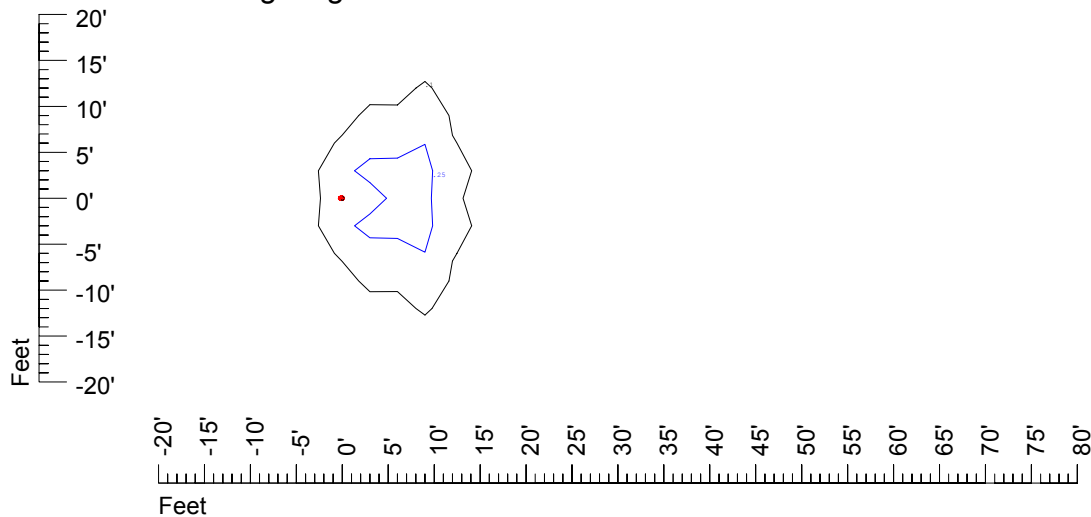

Mounting height 15' Tilt 30°