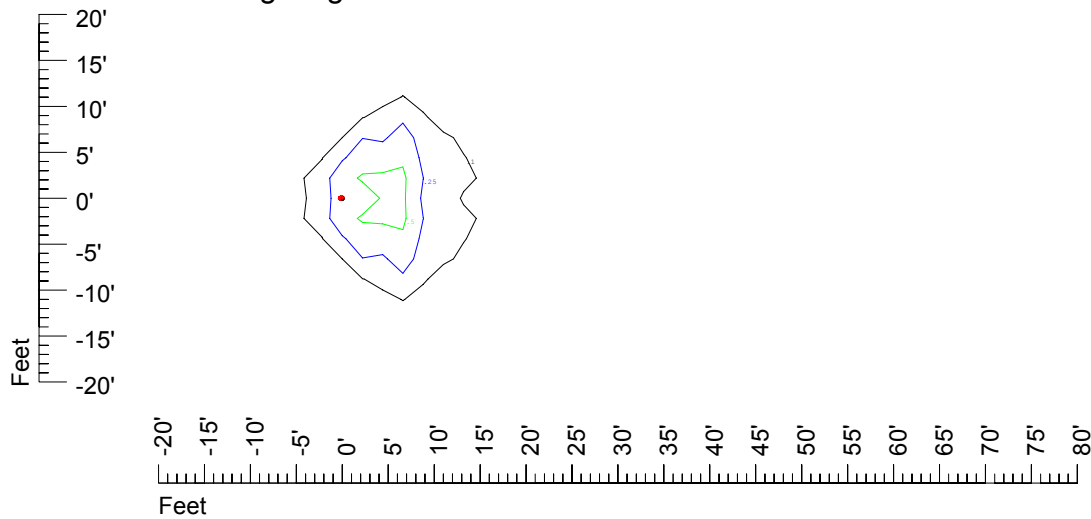

IES Photometric files C9413

Isoline template at 7' mounting height

Isoline values — 0.1 fc — 0.25 fc — 0.5 fc — 1.0 fc — 2.0 fc

Mounting height 7' Tilt 0°

Mounting height 7' Tilt 30°

Mounting height 7' Tilt 15°

Mounting height 7' Tilt 45°

IES Photometric files C9413

Isoline template at 9' mounting height

Isoline values — 0.1 fc — 0.25 fc — 0.5 fc — 1.0 fc — 2.0 fc

Mounting height 9' Tilt 0°

Mounting height 9' Tilt 30°

Mounting height 9' Tilt 15°

Mounting height 9' Tilt 45°

IES Photometric files C9413

Isoline template at 11' mounting height

Isoline values — 0.1 fc — 0.25 fc — 0.5 fc — 1.0 fc — 2.0 fc

Mounting height 11' Tilt 0°

Mounting height 11' Tilt 30°

Mounting height 11' Tilt 15°

Mounting height 11' Tilt 45°

IES Photometric files C9413

Isoline template at 15' mounting height

Isoline values — 0.1 fc — 0.25 fc — 0.5 fc — 1.0 fc — 2.0 fc