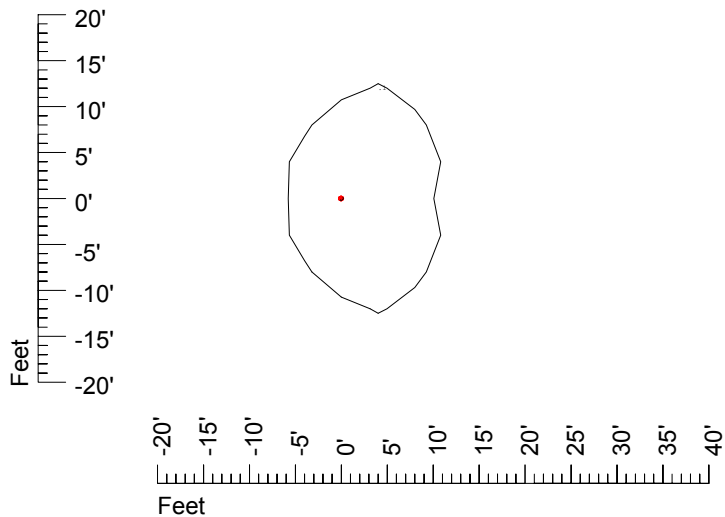

IES Photometric files C9413

Isoline template at 7' mounting height

Isoline values — 0.1 fc — 0.25 fc — 0.5 fc — 1.0 fc — 2.0 fc

Mounting height 7' Tilt 0°

Mounting height 7' Tilt 30°

Mounting height 7' Tilt 15°

Mounting height 11' Tilt 30°

Mounting height 11' Tilt 15°

Mounting height 11' Tilt 45°

IES Photometric files C9413

Isoline template at 15' mounting height

Isoline values — 0.1 fc — 0.25 fc — 0.5 fc — 1.0 fc — 2.0 fc

Mounting height 15' Tilt 0°

Mounting height 15' Tilt 30°

Mounting height 15' Tilt 15°

Mounting height 15' Tilt 45°

IES Photometric files C9413

Isoline template at 20' mounting height

Isoline values — 0.1 fc — 0.25 fc — 0.5 fc — 1.0 fc — 2.0 fc

Mounting height 20' Tilt 0°

Mounting height 20' Tilt 30°

Mounting height 20' Tilt 15°

Mounting height 20' Tilt 45°

IES File: C9413

Lighting level in fc / Distance in feet

Vertical plan 0° to 180°
Horizontal plan 0°