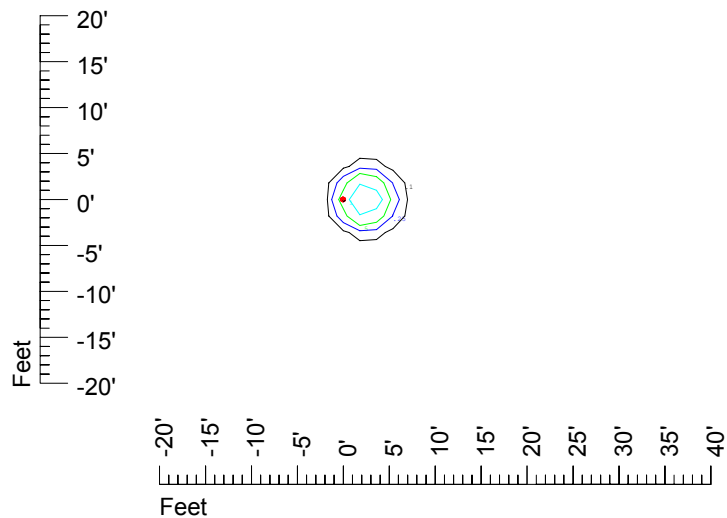

IES Photometric files C9719

Isoline template 7' mounting height

Isoline values — 0.1 fc — 0.25 fc — 0.5 fc — 1.0 fc — 2.0 fc

Mounting height 7' Tilt 0°

Mounting height 7' Tilt 30°

Mounting height 7' Tilt 15°

Mounting height 7' Tilt 45°

IES Photometric files C9719

Isoline template 9' mounting height

Isoline values — 0.1 fc — 0.25 fc — 0.5 fc — 1.0 fc — 2.0 fc

Mounting height 9' Tilt 0°

Mounting height 9' Tilt 30°

Mounting height 9' Tilt 15°

Mounting height 9' Tilt 45°

IES Photometric files C9719

Isoline template 11' mounting height

Isoline values — 0.1 fc — 0.25 fc — 0.5 fc — 1.0 fc — 2.0 fc

Mounting height 11' Tilt 0°

Mounting height 20' Tilt 0°

Mounting height 20' Tilt 30°

Mounting height 20' Tilt 15°

Mounting height 20' Tilt 45°