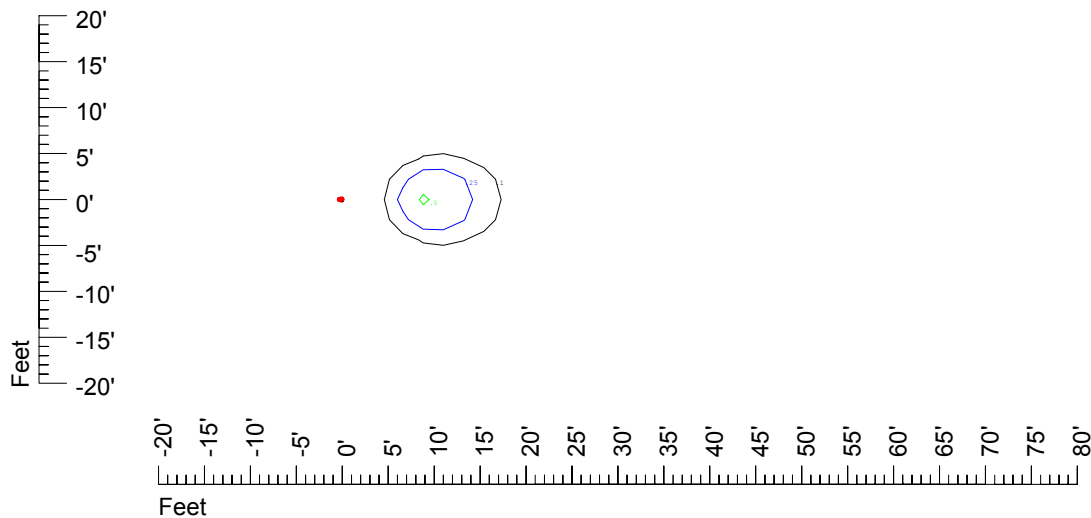

Mounting height 9' Tilt 15°

Mounting height 9' Tilt 45°

IES Photometric files C9719

Isoline template 11' mounting height

Isoline values — 0.1 fc — 0.25 fc — 0.5 fc — 1.0 fc — 2.0 fc

Mounting height 11' Tilt 0°

Mounting height 11' Tilt 30°

Mounting height 11' Tilt 15°

Mounting height 11' Tilt 45°

IES Photometric files C9719

Isoline template 15' mounting height

Isoline values — 0.1 fc — 0.25 fc — 0.5 fc — 1.0 fc — 2.0 fc