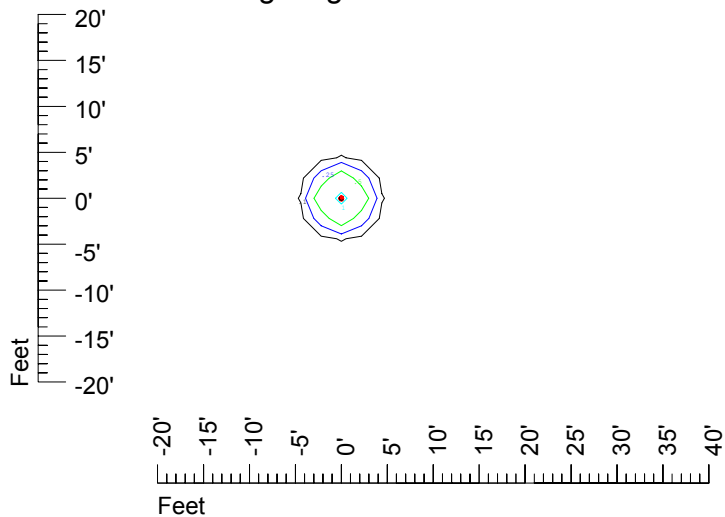

IES Photometric files C9719

Isoline template 7' mounting height

Isoline values — 0.1 fc — 0.25 fc — 0.5 fc — 1.0 fc — 2.0 fc

Mounting height 7' Tilt 0°

Mounting height 7' Tilt 30°

Mounting height 7' Tilt 15°

Mounting height 7' Tilt 45°

IES Photometric files C9719

Isoline template 9' mounting height

Isoline values — 0.1 fc — 0.25 fc — 0.5 fc — 1.0 fc — 2.0 fc

Mounting height 9' Tilt 0°

Mounting height 9' Tilt 30°

Mounting height 9' Tilt 15°

Mounting height 9' Tilt 45°

IES Photometric files C9719

Isoline template 11' mounting height

Isoline values — 0.1 fc — 0.25 fc — 0.5 fc — 1.0 fc — 2.0 fc

Mounting height 11' Tilt 0°

Mounting height 11' Tilt 30°

Mounting height 11' Tilt 15°

Mounting height 11' Tilt 45°

IES Photometric files C9719

Isoline template 15' mounting height

Isoline values — 0.1 fc — 0.25 fc — 0.5 fc — 1.0 fc — 2.0 fc