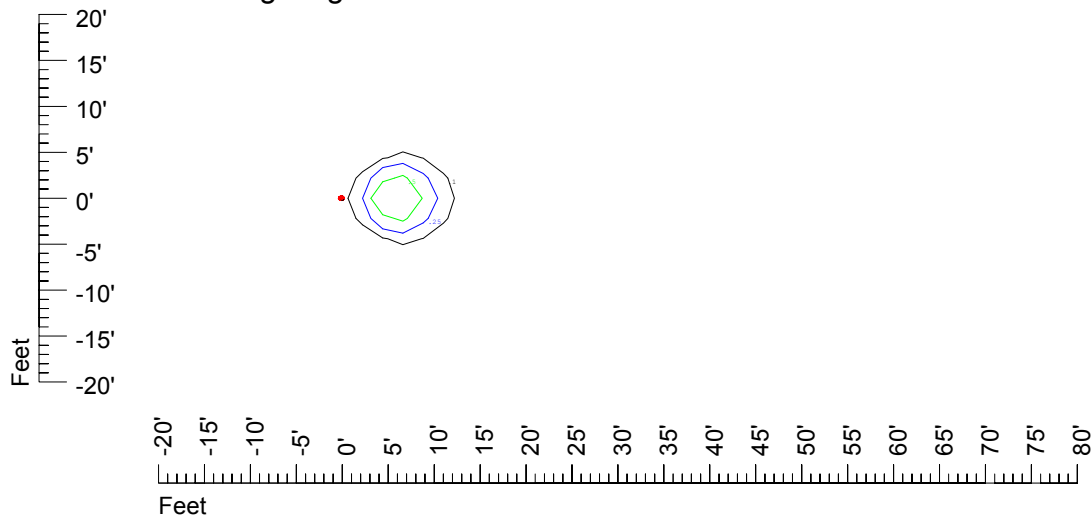

Mounting height 7' Tilt 45°

IES Photometric files C9719

Isoline template 9' mounting height

Isoline values — 0.1 fc — 0.25 fc — 0.5 fc — 1.0 fc — 2.0 fc

Mounting height 9' Tilt 0°

Mounting height 9' Tilt 30°

Mounting height 9' Tilt 15°

Mounting height 9' Tilt 45°

IES Photometric files C9719

Isoline template 11' mounting height

Isoline values — 0.1 fc — 0.25 fc — 0.5 fc — 1.0 fc — 2.0 fc

Mounting height 11' Tilt 0°

Mounting height 11' Tilt 30°

Mounting height 11' Tilt 15°

Mounting height 11' Tilt 45°

IES Photometric files C9719

Isoline template 15' mounting height

Isoline values — 0.1 fc — 0.25 fc — 0.5 fc — 1.0 fc — 2.0 fc

Mounting height 20' Tilt 0°

Mounting height 20' Tilt 30°

Mounting height 20' Tilt 15°

Mounting height 20' Tilt 45°