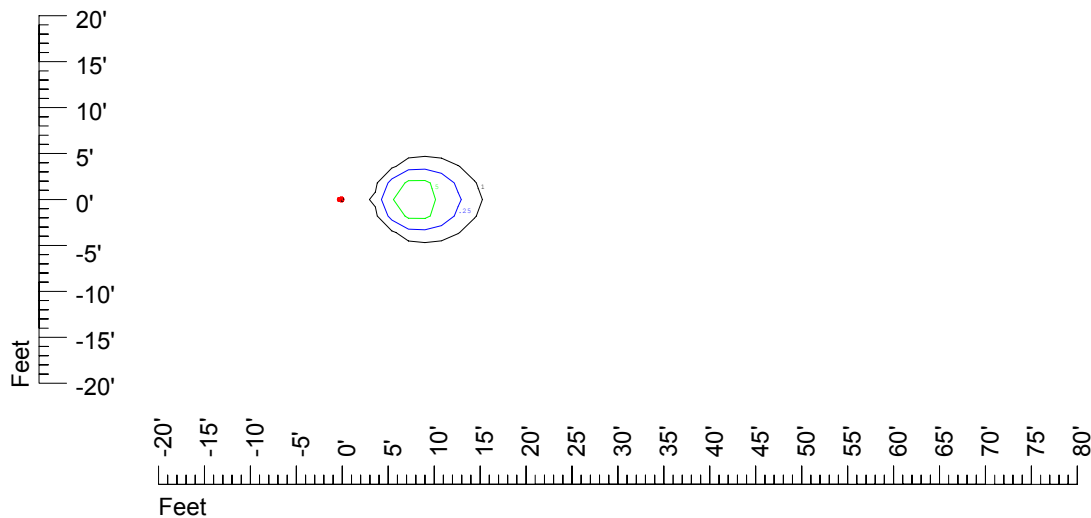

IES Photometric files C9719

Isoline template 7' mounting height

Isoline values — 0.1 fc — 0.25 fc — 0.5 fc — 1.0 fc — 2.0 fc

Mounting height 7' Tilt 0°

Mounting height 7' Tilt 30°

Mounting height 7' Tilt 15°

Mounting height 7' Tilt 45°

IES Photometric files C9719

Isoline template 9' mounting height

Isoline values — 0.1 fc — 0.25 fc — 0.5 fc — 1.0 fc — 2.0 fc

Mounting height 9' Tilt 0°

Mounting height 9' Tilt 30°

Mounting height 9' Tilt 15°

Mounting height 9' Tilt 45°

IES Photometric files C9719

Isoline template 11' mounting height

Isoline values — 0.1 fc — 0.25 fc — 0.5 fc — 1.0 fc — 2.0 fc

Mounting height 11' Tilt 0°

Mounting height 20' Tilt 0°

Mounting height 20' Tilt 30°

Mounting height 20' Tilt 15°

Mounting height 20' Tilt 45°