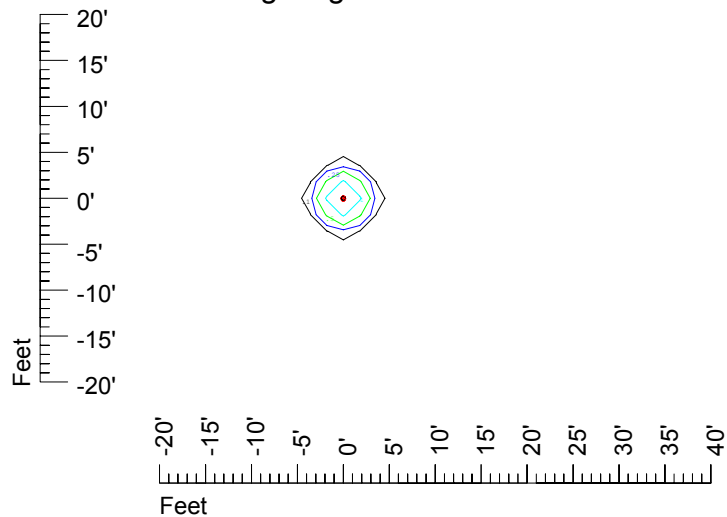

IES Photometric files C9719

Isoline template 7' mounting height

Isoline values — 0.1 fc — 0.25 fc — 0.5 fc — 1.0 fc — 2.0 fc

Mounting height 7' Tilt 0°

Mounting height 7' Tilt 30°

Mounting height 7' Tilt 15°

Mounting height 7' Tilt 45°

IES Photometric files C9719

Isoline template 9' mounting height

Isoline values — 0.1 fc — 0.25 fc — 0.5 fc — 1.0 fc — 2.0 fc

Mounting height 9' Tilt 0°

Mounting height 9' Tilt 30°

Mounting height 9' Tilt 15°

Mounting height 9' Tilt 45°

IES Photometric files C9719

Isoline template 11' mounting height

Isoline values — 0.1 fc — 0.25 fc — 0.5 fc — 1.0 fc — 2.0 fc

Mounting height 11' Tilt 0°

Mounting height 20' Tilt 0°

Mounting height 20' Tilt 30°

Mounting height 20' Tilt 15°

Mounting height 20' Tilt 45°