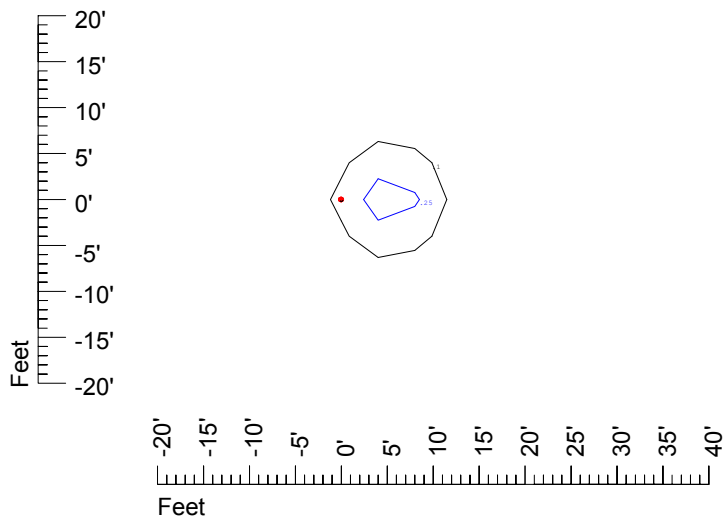

IES Photometric files C9719

Isoline template 7' mounting height

Isoline values — 0.1 fc — 0.25 fc — 0.5 fc — 1.0 fc — 2.0 fc

Mounting height 7' Tilt 0°

Mounting height 7' Tilt 30°

Mounting height 7' Tilt 15°

Mounting height 11' Tilt 30°

Mounting height 11' Tilt 15°

Mounting height 11' Tilt 45°

IES Photometric files C9719

Isoline template 15' mounting height

Isoline values — 0.1 fc — 0.25 fc — 0.5 fc — 1.0 fc — 2.0 fc

Mounting height 15' Tilt 0°

Mounting height 15' Tilt 30°

Mounting height 15' Tilt 15°

Mounting height 15' Tilt 45°

IES Photometric files C9719

Isoline template 20' mounting height

Isoline values — 0.1 fc — 0.25 fc — 0.5 fc — 1.0 fc — 2.0 fc

Mounting height 20' Tilt 0°

Mounting height 20' Tilt 30°

Mounting height 20' Tilt 15°

Mounting height 20' Tilt 45°