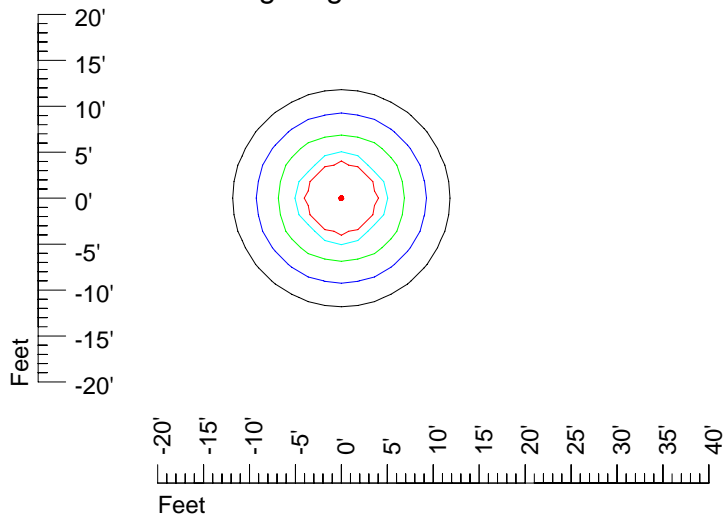

IES Photometric files D000

Isoline template 7' mounting height

Isoline values — 0.1 fc — 0.25 fc — 0.5 fc — 1.0 fc — 2.0 fc

Mounting height 7' Tilt 0°

Mounting height 7' Tilt 30°

Mounting height 7' Tilt 15°

Mounting height 7' Tilt 45°

IES Photometric files D000

Isoline template 9' mounting height

Isoline values — 0.1 fc — 0.25 fc — 0.5 fc — 1.0 fc — 2.0 fc

Mounting height 9' Tilt 0°

Mounting height 9' Tilt 30°

Mounting height 9' Tilt 15°

Mounting height 9' Tilt 45°

IES Photometric files D000

Isoline template 11' mounting height

Isoline values — 0.1 fc — 0.25 fc — 0.5 fc — 1.0 fc — 2.0 fc

Mounting height 11' Tilt 0°

Mounting height 11' Tilt 30°

Mounting height 11' Tilt 15°

Mounting height 11' Tilt 45°

IES Photometric files D000

Isoline template 15' mounting height

Isoline values — 0.1 fc — 0.25 fc — 0.5 fc — 1.0 fc — 2.0 fc