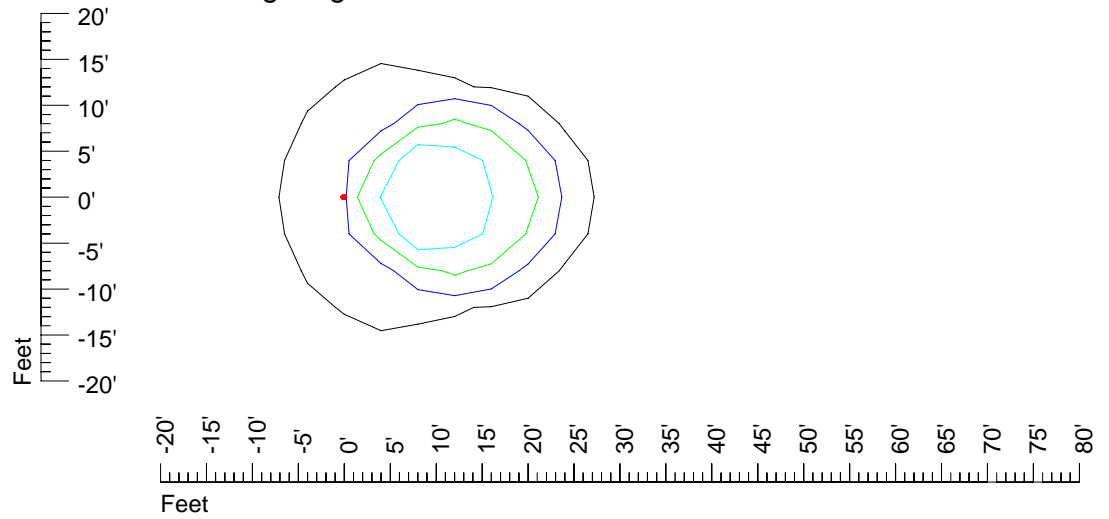

Mounting height 11' Tilt 30°

Mounting height 11' Tilt 15°

Mounting height 11' Tilt 45°

IES Photometric files D000

Isoline template 15' mounting height

Isoline values — 0.1 fc — 0.25 fc — 0.5 fc — 1.0 fc — 2.0 fc

Mounting height 15 Tilt 0°

Mounting height 15 Tilt 30°

Mounting height 15' Tilt 15°

Mounting height 15 Tilt 45°

IES Photometric files D000

Isoline template 20' mounting height

Isoline values — 0.1 fc — 0.25 fc — 0.5 fc — 1.0 fc — 2.0 fc

Mounting height 20' Tilt 0°

Mounting height 20' Tilt 30°

Mounting height 20' Tilt 15°

Mounting height 20' Tilt 45°

IES Photometric files D000

Isoline template 25' mounting height

Isoline values — 0.1 fc — 0.25 fc — 0.5 fc — 1.0 fc — 2.0 fc