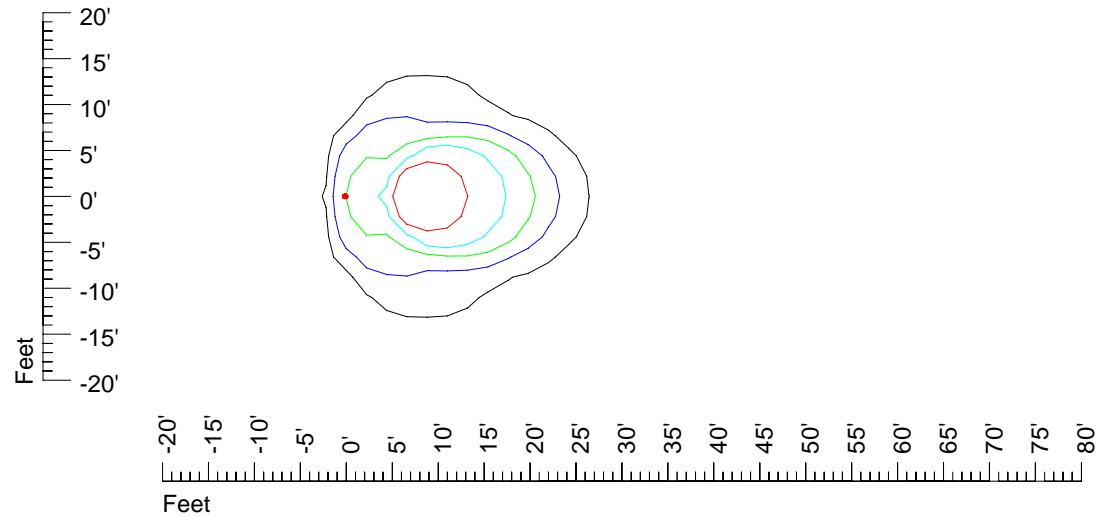

Mounting height 11' Tilt 45°