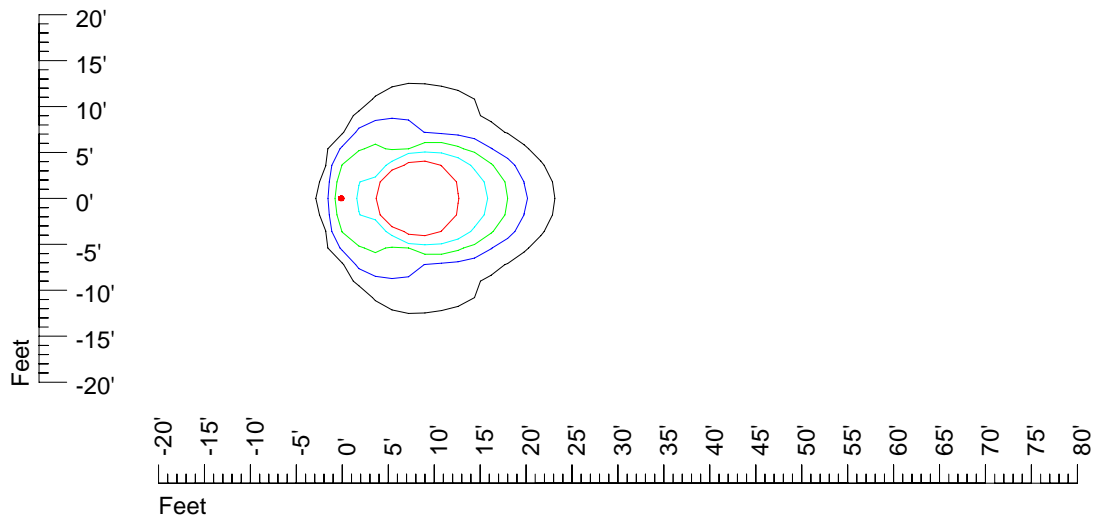

Mounting height 9' Tilt 45°