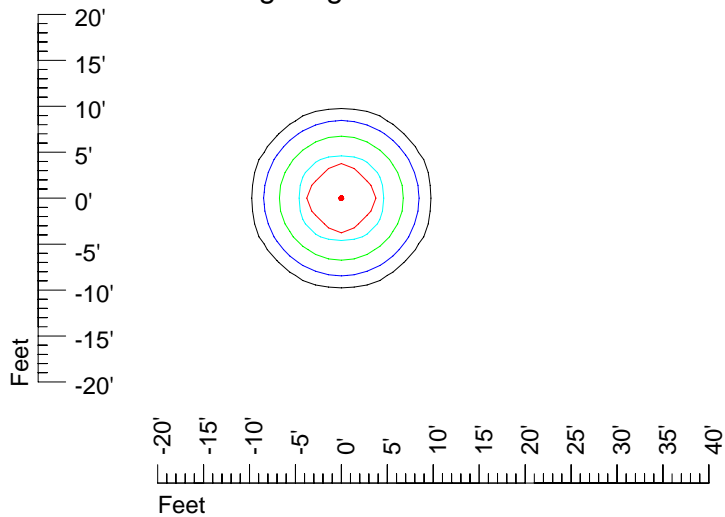

IES Photometric files D000

Isoline template 7' mounting height

Isoline values — 0.1 fc — 0.25 fc — 0.5 fc — 1.0 fc — 2.0 fc

Mounting height 7' Tilt 0°

Mounting height 7' Tilt 30°

Mounting height 7' Tilt 15°

Mounting height 7' Tilt 45°

IES Photometric files D000

Isoline template 9' mounting height

Isoline values — 0.1 fc — 0.25 fc — 0.5 fc — 1.0 fc — 2.0 fc

Mounting height 9' Tilt 0°

Mounting height 9' Tilt 30°

Mounting height 9' Tilt 15°

Mounting height 9' Tilt 45°

IES Photometric files D000

Isoline template 11' mounting height

Isoline values — 0.1 fc — 0.25 fc — 0.5 fc — 1.0 fc — 2.0 fc

Mounting height 11' Tilt 0°

Mounting height 20' Tilt 0°

Mounting height 20' Tilt 30°

Mounting height 20' Tilt 15°

Mounting height 20' Tilt 45°

IES Photometric files D000

Isoline template 25' mounting height

Isoline values — 0.1 fc — 0.25 fc — 0.5 fc — 1.0 fc — 2.0 fc