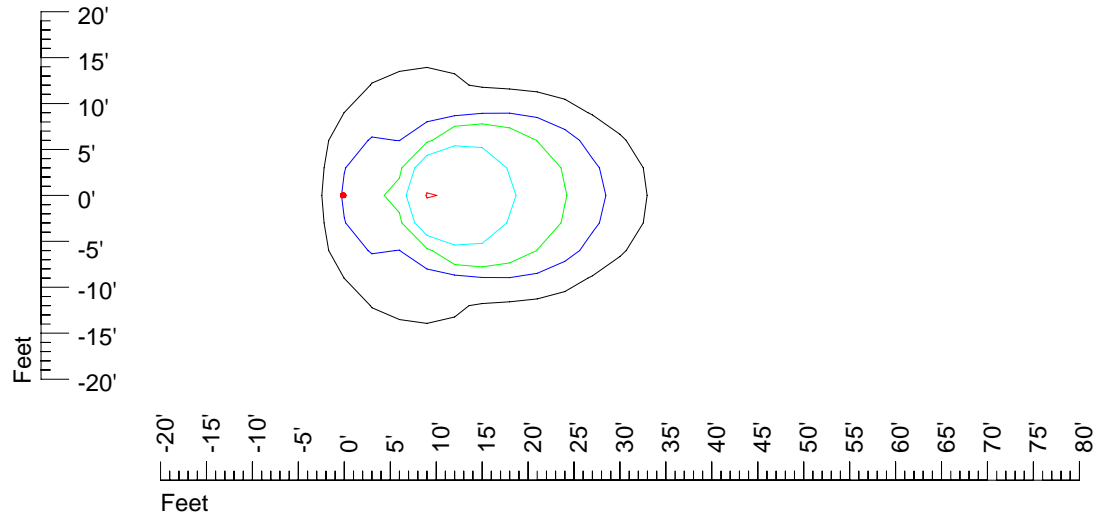

Mounting height 11' Tilt 30°

Mounting height 11' Tilt 15°

Mounting height 11' Tilt 45°

IES Photometric files D000

Isoline template 15' mounting height

Isoline values — 0.1 fc — 0.25 fc — 0.5 fc — 1.0 fc — 2.0 fc

Mounting height 15 Tilt 0°

Mounting height 15 Tilt 30°

Mounting height 15' Tilt 15°

Mounting height 15 Tilt 45°

IES Photometric files D000

Isoline template 20' mounting height

Isoline values — 0.1 fc — 0.25 fc — 0.5 fc — 1.0 fc — 2.0 fc

Mounting height 20' Tilt 0°

Mounting height 20' Tilt 30°

Mounting height 20' Tilt 15°

Mounting height 20' Tilt 45°

IES Photometric files D000

Isoline template 25' mounting height

Isoline values — 0.1 fc — 0.25 fc — 0.5 fc — 1.0 fc — 2.0 fc