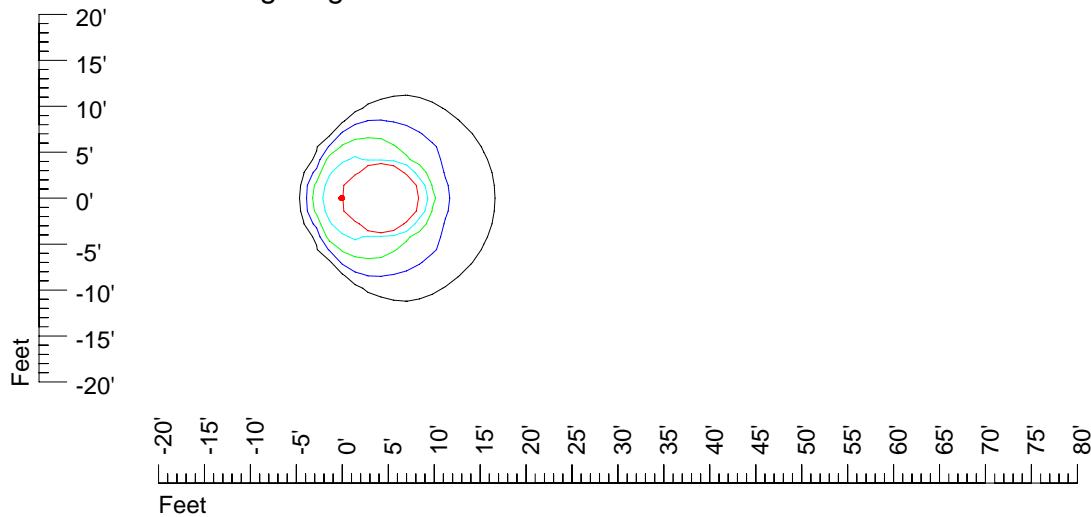

IES Photometric files D000

Isoline template 7' mounting height

Isoline values — 0.1 fc — 0.25 fc — 0.5 fc — 1.0 fc — 2.0 fc

Mounting height 7' Tilt 0°

Mounting height 7' Tilt 30°

Mounting height 7' Tilt 15°

Mounting height 7' Tilt 45°

IES Photometric files D000

Isoline template 9' mounting height

Isoline values — 0.1 fc — 0.25 fc — 0.5 fc — 1.0 fc — 2.0 fc

Mounting height 9' Tilt 0°

Mounting height 9' Tilt 30°