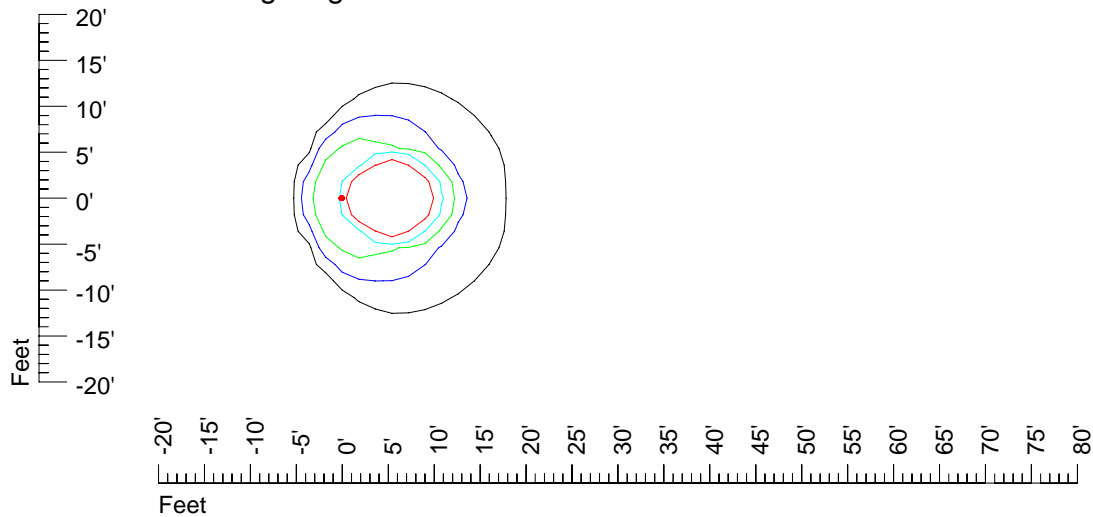

IES Photometric files D000

Isoline template 7' mounting height

Isoline values — 0.1 fc — 0.25 fc — 0.5 fc — 1.0 fc — 2.0 fc

Mounting height 7' Tilt 0°

Mounting height 7' Tilt 30°

Mounting height 7' Tilt 15°

Mounting height 7' Tilt 45°

IES Photometric files D000

Isoline template 9' mounting height

Isoline values — 0.1 fc — 0.25 fc — 0.5 fc — 1.0 fc — 2.0 fc

Mounting height 9' Tilt 0°

Mounting height 9' Tilt 30°

Mounting height 9' Tilt 15°

Mounting height 9' Tilt 45°

IES Photometric files D000

Isoline template 11' mounting height

Isoline values — 0.1 fc — 0.25 fc — 0.5 fc — 1.0 fc — 2.0 fc

Mounting height 11' Tilt 0°