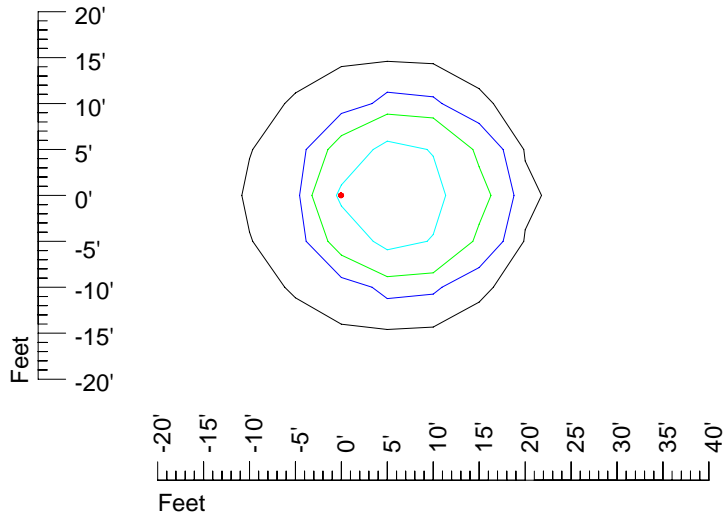

Mounting height 11' Tilt 30°

Mounting height 11' Tilt 15°

Mounting height 11' Tilt 45°

IES Photometric files D000

Isoline template 15' mounting height

Isoline values — 0.1 fc — 0.25 fc — 0.5 fc — 1.0 fc — 2.0 fc

Mounting height 15 Tilt 0°

Mounting height 15 Tilt 30°

Mounting height 15' Tilt 15°

Mounting height 15 Tilt 45°

IES Photometric files D000

Isoline template 20' mounting height

Isoline values — 0.1 fc — 0.25 fc — 0.5 fc — 1.0 fc — 2.0 fc

Mounting height 20' Tilt 0°

Mounting height 20' Tilt 30°

Mounting height 20' Tilt 15°

Mounting height 20' Tilt 45°

IES Photometric files D000

Isoline template 25' mounting height

Isoline values — 0.1 fc — 0.25 fc — 0.5 fc — 1.0 fc — 2.0 fc

Mounting height 25' Tilt 0°

Mounting height 25' Tilt 30°

Mounting height 25' Tilt 15°

Mounting height 25' Tilt 45°

IES Photometric files D000

Isoline template 30' mounting height

Isoline values — 0.1 fc — 0.25 fc — 0.5 fc — 1.0 fc — 2.0 fc