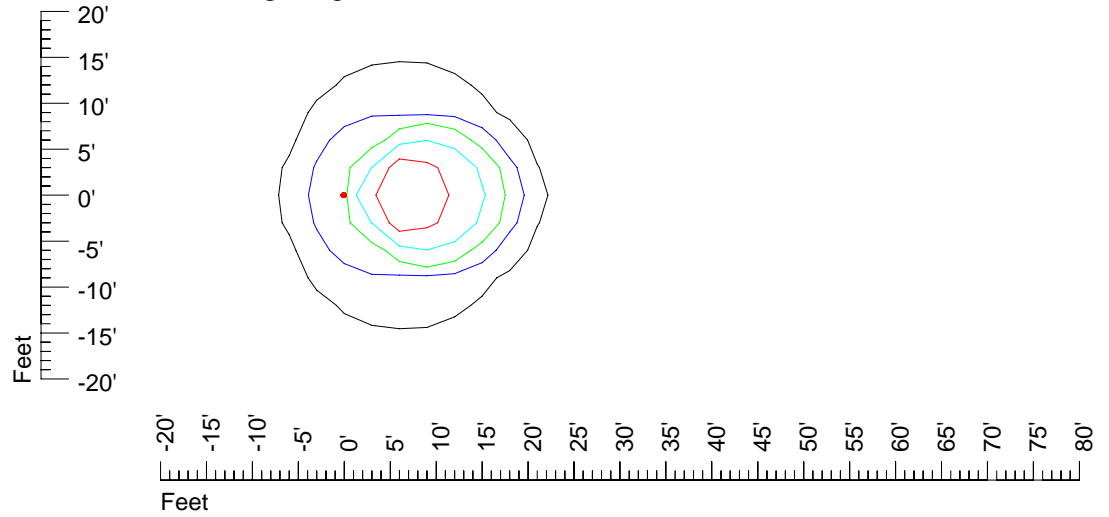

Mounting height 15 Tilt 30°