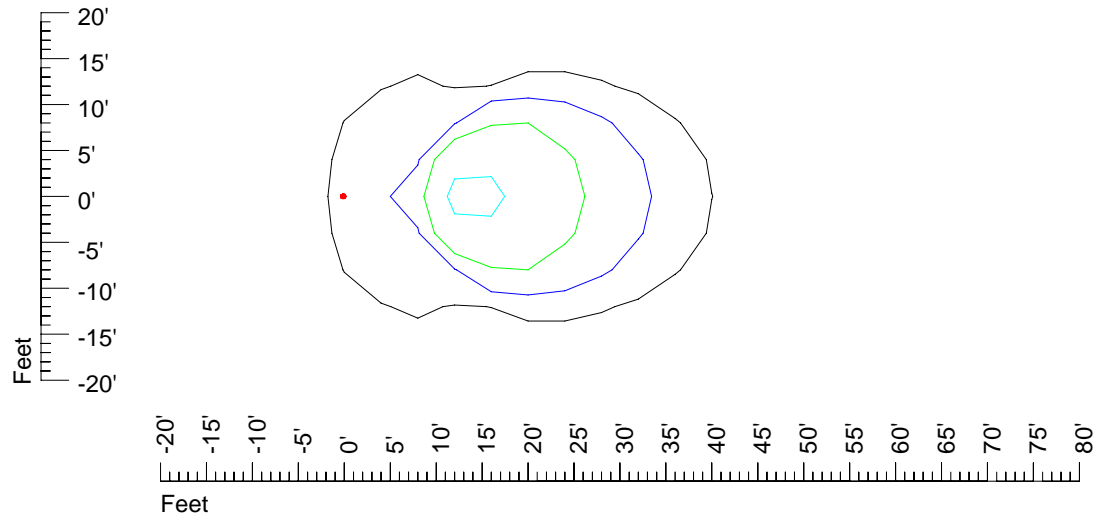

Mounting height 15 Tilt 0°

Mounting height 15 Tilt 30°

Mounting height 15' Tilt 15°

Mounting height 15 Tilt 45°

IES Photometric files D000

Isoline template 20' mounting height

Isoline values — 0.1 fc — 0.25 fc — 0.5 fc — 1.0 fc — 2.0 fc

Mounting height 20' Tilt 0°

Mounting height 20' Tilt 30°

Mounting height 20' Tilt 15°

Mounting height 20' Tilt 45°

IES Photometric files D000

Isoline template 25' mounting height

Isoline values — 0.1 fc — 0.25 fc — 0.5 fc — 1.0 fc — 2.0 fc

Mounting height 25' Tilt 0°

Mounting height 25' Tilt 30°

Mounting height 25' Tilt 15°

Mounting height 25' Tilt 45°

IES Photometric files D000

Isoline template 30' mounting height

Isoline values — 0.1 fc — 0.25 fc — 0.5 fc — 1.0 fc — 2.0 fc