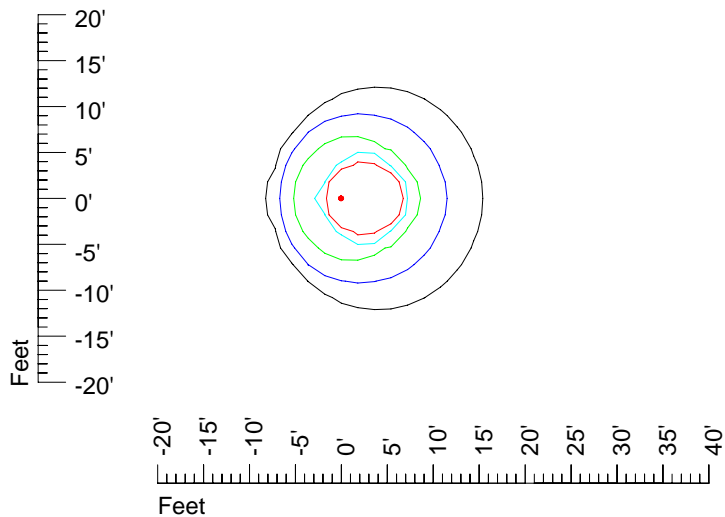

IES Photometric files D000

Isoline template 7' mounting height

Isoline values — 0.1 fc — 0.25 fc — 0.5 fc — 1.0 fc — 2.0 fc

Mounting height 7' Tilt 0°

Mounting height 7' Tilt 30°

Mounting height 7' Tilt 15°

Mounting height 7' Tilt 45°

IES Photometric files D000

Isoline template 9' mounting height

Isoline values — 0.1 fc — 0.25 fc — 0.5 fc — 1.0 fc — 2.0 fc

Mounting height 9' Tilt 0°

Mounting height 9' Tilt 30°

Mounting height 9' Tilt 15°

Mounting height 9' Tilt 45°

IES Photometric files D000

Isoline template 11' mounting height

Isoline values — 0.1 fc — 0.25 fc — 0.5 fc — 1.0 fc — 2.0 fc

Mounting height 11' Tilt 0°

Mounting height 11' Tilt 30°

Mounting height 11' Tilt 15°

Mounting height 11' Tilt 45°

IES Photometric files D000

Isoline template 15' mounting height

Isoline values — 0.1 fc — 0.25 fc — 0.5 fc — 1.0 fc — 2.0 fc