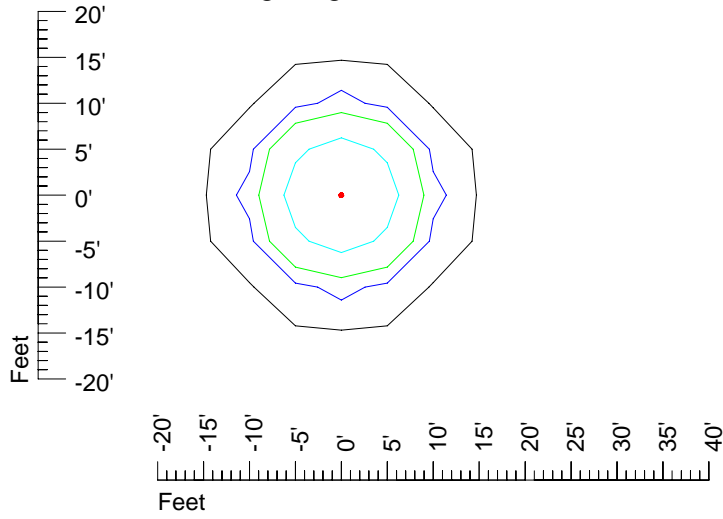

IES Photometric files D000

Isoline template 7' mounting height

Isoline values — 0.1 fc — 0.25 fc — 0.5 fc — 1.0 fc — 2.0 fc

Mounting height 7' Tilt 0°

Mounting height 7' Tilt 30°

Mounting height 7' Tilt 15°

Mounting height 15 Tilt 0°

Mounting height 15 Tilt 30°

Mounting height 15' Tilt 15°

Mounting height 15 Tilt 45°

IES Photometric files D000

Isoline template 20' mounting height

Isoline values — 0.1 fc — 0.25 fc — 0.5 fc — 1.0 fc — 2.0 fc

Mounting height 20' Tilt 0°

Mounting height 20' Tilt 30°

Mounting height 20' Tilt 15°

Mounting height 20' Tilt 45°

IES Photometric files D000

Isoline template 25' mounting height

Isoline values — 0.1 fc — 0.25 fc — 0.5 fc — 1.0 fc — 2.0 fc

Mounting height 25' Tilt 0°

Mounting height 25' Tilt 30°

Mounting height 25' Tilt 15°

Mounting height 25' Tilt 45°

IES Photometric files D000

Isoline template 30' mounting height

Isoline values — 0.1 fc — 0.25 fc — 0.5 fc — 1.0 fc — 2.0 fc