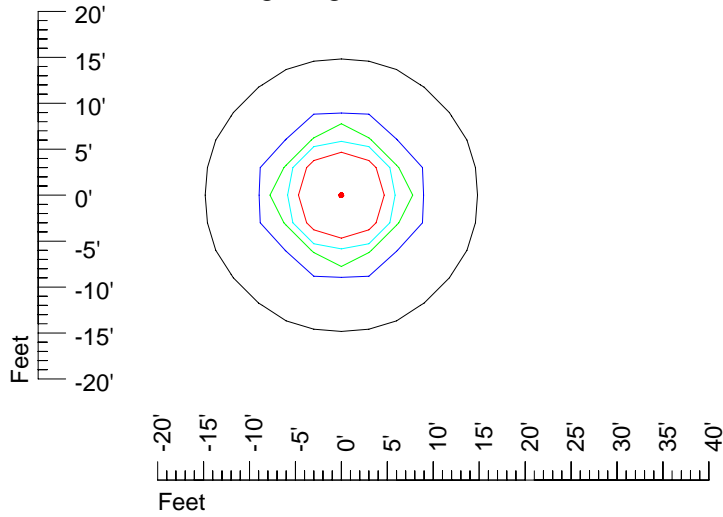

IES Photometric files D000

Isoline template 7' mounting height

Isoline values — 0.1 fc — 0.25 fc — 0.5 fc — 1.0 fc — 2.0 fc

Mounting height 7' Tilt 0°

Mounting height 7' Tilt 30°

Mounting height 7' Tilt 15°

Mounting height 9' Tilt 15°

Mounting height 9' Tilt 45°

IES Photometric files D000

Isoline template 11' mounting height

Isoline values — 0.1 fc — 0.25 fc — 0.5 fc — 1.0 fc — 2.0 fc

Mounting height 11' Tilt 0°

Mounting height 11' Tilt 30°

Mounting height 11' Tilt 15°

Mounting height 11' Tilt 45°

IES Photometric files D000

Isoline template 15' mounting height

Isoline values — 0.1 fc — 0.25 fc — 0.5 fc — 1.0 fc — 2.0 fc

Mounting height 15 Tilt 0°

Mounting height 15 Tilt 30°

Mounting height 15' Tilt 15°

Mounting height 15 Tilt 45°

IES Photometric files D000

Isoline template 20' mounting height

Isoline values — 0.1 fc — 0.25 fc — 0.5 fc — 1.0 fc — 2.0 fc