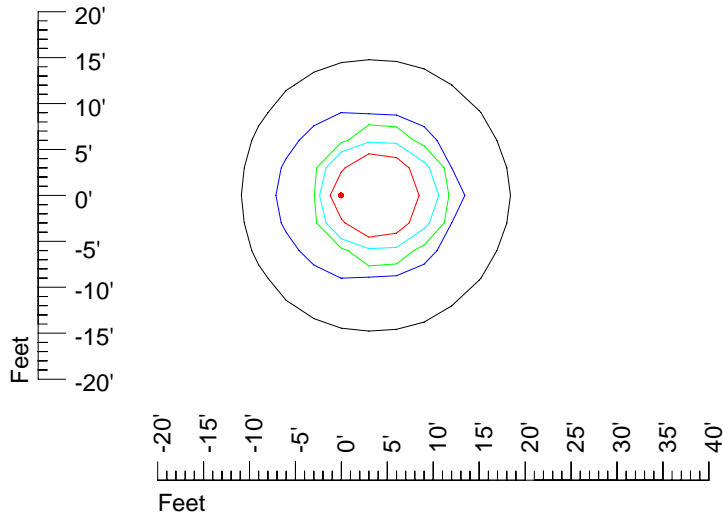

Mounting height 9' Tilt 15°

Mounting height 9' Tilt 45°

IES Photometric files D000

Isoline template 11' mounting height

Isoline values — 0.1 fc — 0.25 fc — 0.5 fc — 1.0 fc — 2.0 fc

Mounting height 11' Tilt 0°

Mounting height 11' Tilt 30°

Mounting height 11' Tilt 15°

Mounting height 11' Tilt 45°

IES Photometric files D000

Isoline template 15' mounting height

Isoline values — 0.1 fc — 0.25 fc — 0.5 fc — 1.0 fc — 2.0 fc

Mounting height 15 Tilt 0°

Mounting height 15 Tilt 30°

Mounting height 15' Tilt 15°

Mounting height 15 Tilt 45°

IES Photometric files D000

Isoline template 20' mounting height

Isoline values — 0.1 fc — 0.25 fc — 0.5 fc — 1.0 fc — 2.0 fc

Mounting height 20' Tilt 0°

Mounting height 20' Tilt 30°

Mounting height 20' Tilt 15°

Mounting height 20' Tilt 45°

IES Photometric files D000

Isoline template 25' mounting height

Isoline values — 0.1 fc — 0.25 fc — 0.5 fc — 1.0 fc — 2.0 fc