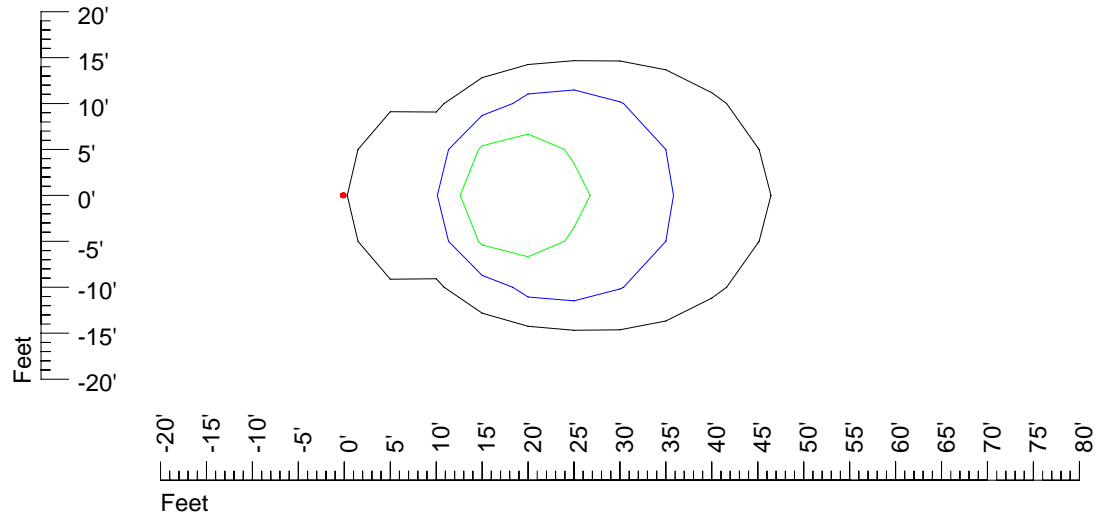

Mounting height 20' Tilt 0°

Mounting height 20' Tilt 30°

Mounting height 20' Tilt 15°

Mounting height 20' Tilt 45°

IES Photometric files D000

Isoline template 25' mounting height

Isoline values — 0.1 fc — 0.25 fc — 0.5 fc — 1.0 fc — 2.0 fc

Mounting height 25' Tilt 0°

Mounting height 25' Tilt 30°

Mounting height 25' Tilt 15°

Mounting height 25' Tilt 45°

IES Photometric files D000

Isoline template 30' mounting height

Isoline values — 0.1 fc — 0.25 fc — 0.5 fc — 1.0 fc — 2.0 fc

Mounting height 30' Tilt 0°

Mounting height 30' Tilt 30°

Mounting height 30' Tilt 15°

Mounting height 30' Tilt 45°