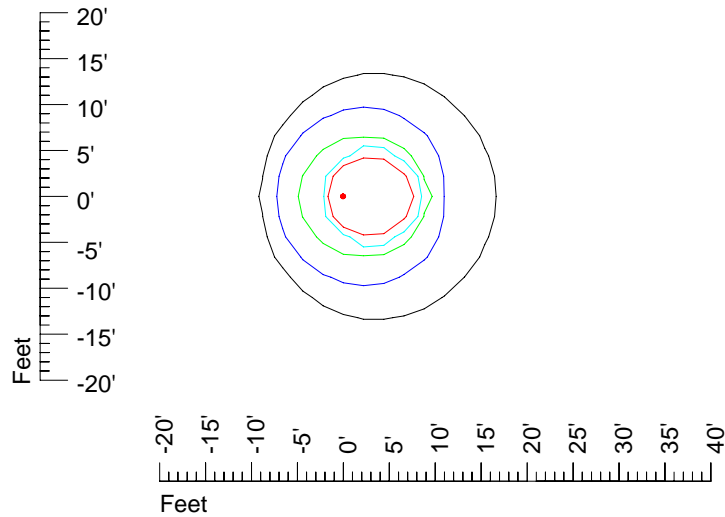

IES Photometric files D000

Isoline template 7' mounting height

Isoline values — 0.1 fc — 0.25 fc — 0.5 fc — 1.0 fc — 2.0 fc

Mounting height 7' Tilt 0°

Mounting height 7' Tilt 30°

Mounting height 7' Tilt 15°

Mounting height 7' Tilt 45°

IES Photometric files D000

Isoline template 9' mounting height

Isoline values — 0.1 fc — 0.25 fc — 0.5 fc — 1.0 fc — 2.0 fc

Mounting height 9' Tilt 0°

Mounting height 9' Tilt 30°

Mounting height 9' Tilt 15°

Mounting height 9' Tilt 45°

IES Photometric files D000

Isoline template 11' mounting height

Isoline values — 0.1 fc — 0.25 fc — 0.5 fc — 1.0 fc — 2.0 fc

Mounting height 11' Tilt 0°

Mounting height 11' Tilt 30°

Mounting height 11' Tilt 15°

Mounting height 11' Tilt 45°

IES Photometric files D000

Isoline template 15' mounting height

Isoline values — 0.1 fc — 0.25 fc — 0.5 fc — 1.0 fc — 2.0 fc