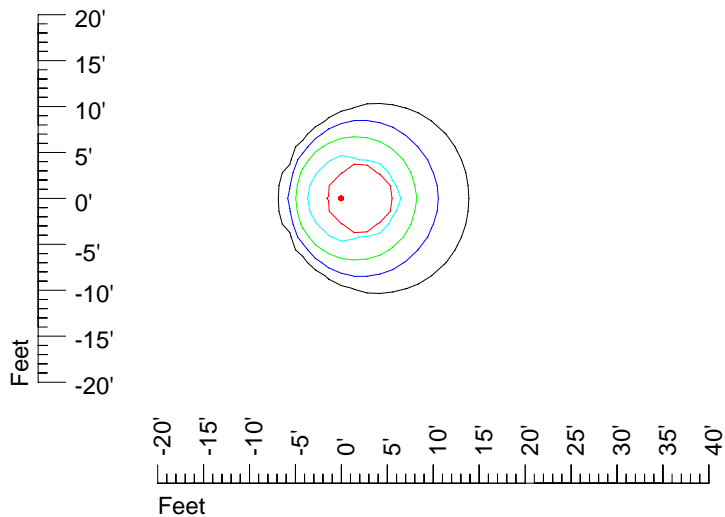

IES Photometric files D000

Isoline template 7' mounting height

Isoline values — 0.1 fc — 0.25 fc — 0.5 fc — 1.0 fc — 2.0 fc

Mounting height 7' Tilt 0°

Mounting height 7' Tilt 30°

Mounting height 7' Tilt 15°

Mounting height 7' Tilt 45°

IES Photometric files D000

Isoline template 9' mounting height

Isoline values — 0.1 fc — 0.25 fc — 0.5 fc — 1.0 fc — 2.0 fc

Mounting height 9' Tilt 0°

Mounting height 9' Tilt 30°

Mounting height 9' Tilt 15°

Mounting height 9' Tilt 45°

IES Photometric files D000

Isoline template 11' mounting height

Isoline values — 0.1 fc — 0.25 fc — 0.5 fc — 1.0 fc — 2.0 fc

Mounting height 11' Tilt 0°

Mounting height 20' Tilt 0°

Mounting height 20' Tilt 30°

Mounting height 20' Tilt 15°

Mounting height 20' Tilt 45°

IES Photometric files D000

Isoline template 25' mounting height

Isoline values — 0.1 fc — 0.25 fc — 0.5 fc — 1.0 fc — 2.0 fc