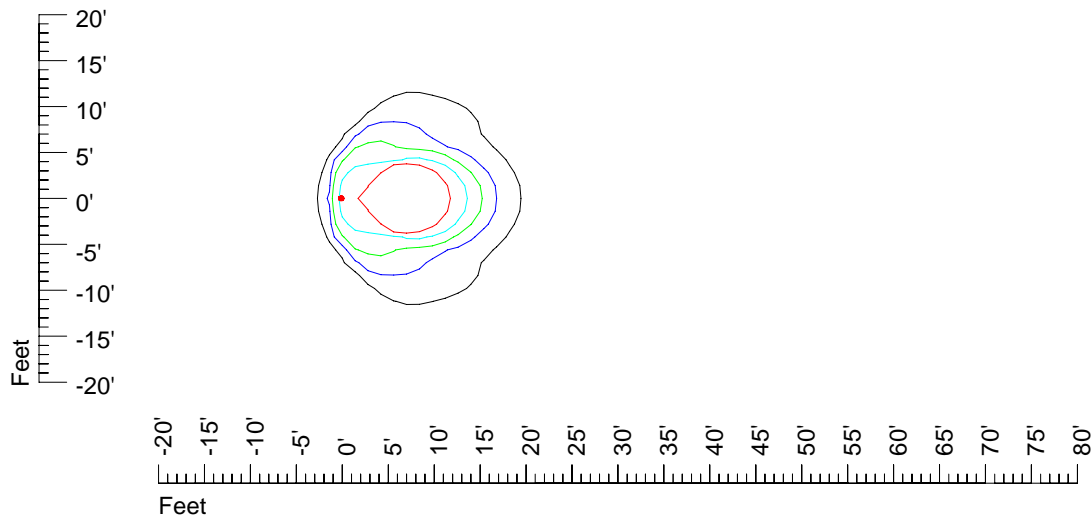

IES Photometric files D000

Isoline template 7' mounting height

Isoline values — 0.1 fc — 0.25 fc — 0.5 fc — 1.0 fc — 2.0 fc

Mounting height 7' Tilt 0°

Mounting height 7' Tilt 30°

Mounting height 7' Tilt 15°

Mounting height 7' Tilt 45°

IES Photometric files D000

Isoline template 9' mounting height

Isoline values — 0.1 fc — 0.25 fc — 0.5 fc — 1.0 fc — 2.0 fc

Mounting height 9' Tilt 0°

Mounting height 9' Tilt 30°