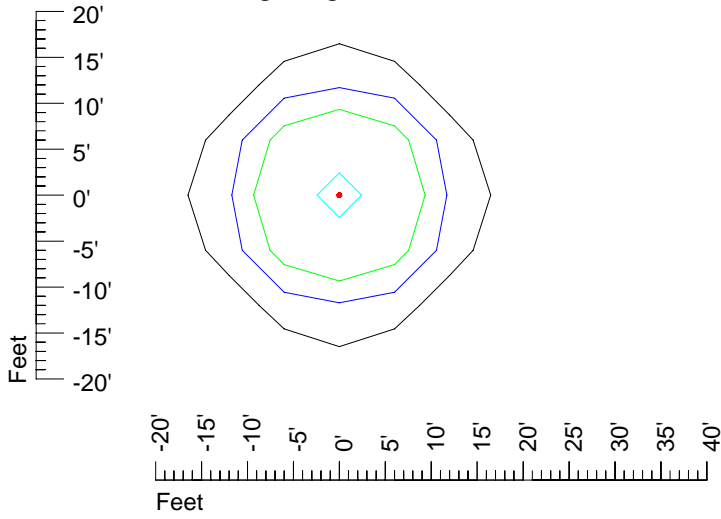

IES Photometric files D000

Isoline template 30' mounting height

Isoline values — 0.1 fc — 0.25 fc — 0.5 fc — 1.0 fc — 2.0 fc

Mounting height 30' Tilt 0°