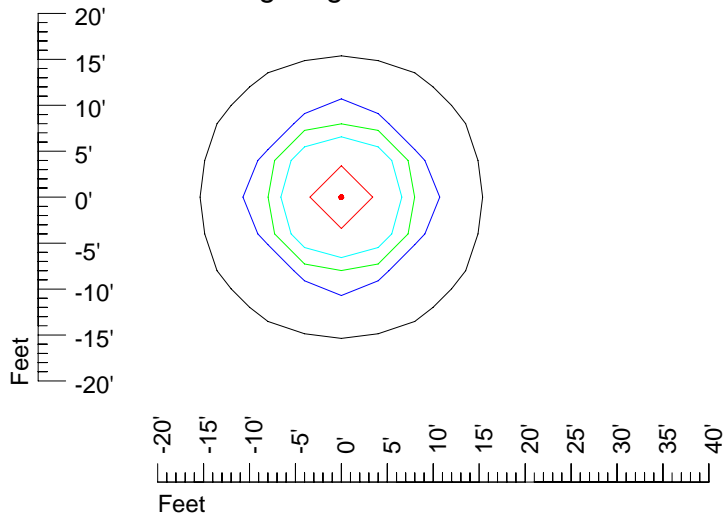

IES Photometric files D000

Isoline template 7' mounting height

Isoline values — 0.1 fc — 0.25 fc — 0.5 fc — 1.0 fc — 2.0 fc

Mounting height 7' Tilt 0°

Mounting height 7' Tilt 30°

Mounting height 7' Tilt 15°

Mounting height 11' Tilt 30°

Mounting height 11' Tilt 15°

Mounting height 11' Tilt 45°

IES Photometric files D000

Isoline template 15' mounting height

Isoline values — 0.1 fc — 0.25 fc — 0.5 fc — 1.0 fc — 2.0 fc

Mounting height 15 Tilt 0°

Mounting height 15 Tilt 30°

Mounting height 15' Tilt 15°

Mounting height 15 Tilt 45°

IES Photometric files D000

Isoline template 20' mounting height

Isoline values — 0.1 fc — 0.25 fc — 0.5 fc — 1.0 fc — 2.0 fc

Mounting height 20' Tilt 0°

Mounting height 20' Tilt 30°

Mounting height 20' Tilt 15°

Mounting height 20' Tilt 45°

IES Photometric files D000

Isoline template 25' mounting height

Isoline values — 0.1 fc — 0.25 fc — 0.5 fc — 1.0 fc — 2.0 fc