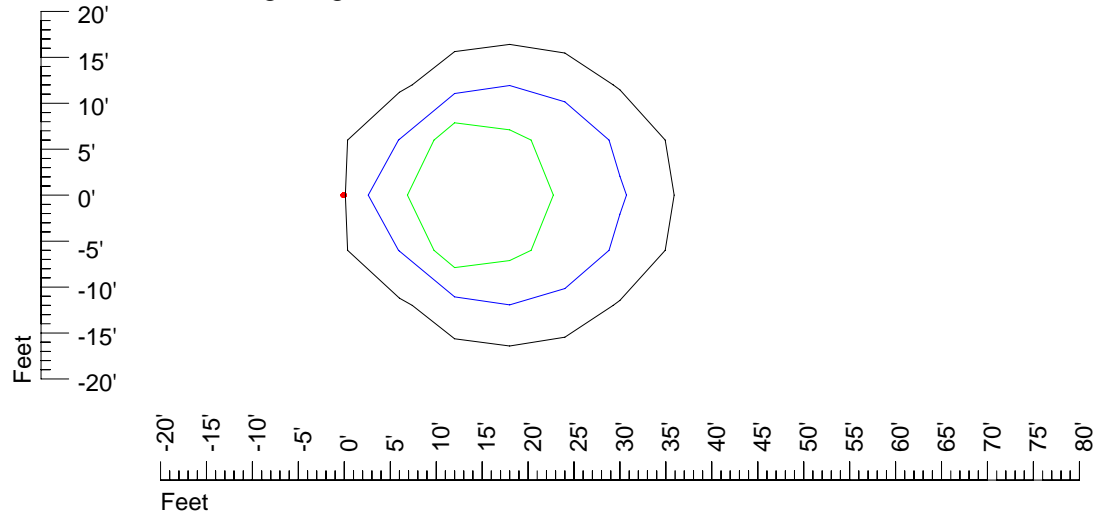

Mounting height 20' Tilt 0°

Mounting height 20' Tilt 30°

Mounting height 20' Tilt 15°

Mounting height 20' Tilt 45°

IES Photometric files D000

Isoline template 25' mounting height

Isoline values — 0.1 fc — 0.25 fc — 0.5 fc — 1.0 fc — 2.0 fc

Mounting height 25' Tilt 0°

Mounting height 25' Tilt 30°

Mounting height 25' Tilt 15°

Mounting height 25' Tilt 45°

IES Photometric files D000

Isoline template 30' mounting height

Isoline values — 0.1 fc — 0.25 fc — 0.5 fc — 1.0 fc — 2.0 fc

Mounting height 30' Tilt 0°

Mounting height 30' Tilt 30°

Mounting height 30' Tilt 15°

Mounting height 30' Tilt 45°