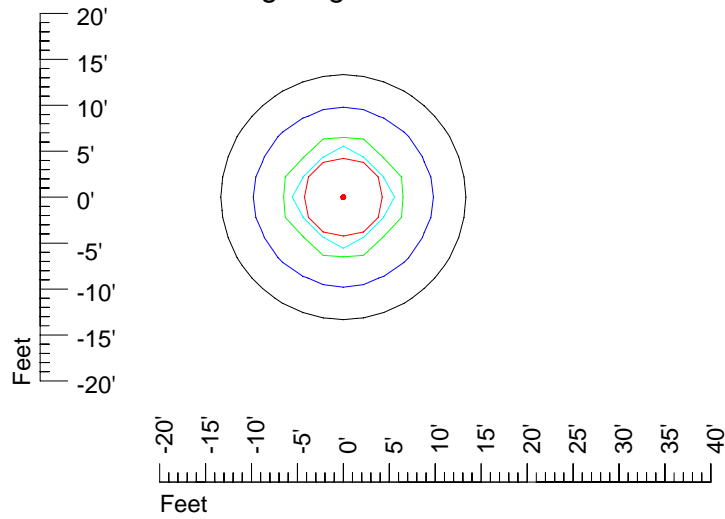

IES Photometric files D000

Isoline template 7' mounting height

Isoline values — 0.1 fc — 0.25 fc — 0.5 fc — 1.0 fc — 2.0 fc

Mounting height 7' Tilt 0°

Mounting height 7' Tilt 30°

Mounting height 7' Tilt 15°

Mounting height 7' Tilt 45°

IES Photometric files D000

Isoline template 9' mounting height

Isoline values — 0.1 fc — 0.25 fc — 0.5 fc — 1.0 fc — 2.0 fc

Mounting height 9' Tilt 0°

Mounting height 9' Tilt 30°

Mounting height 9' Tilt 15°

Mounting height 9' Tilt 45°

IES Photometric files D000

Isoline template 11' mounting height

Isoline values — 0.1 fc — 0.25 fc — 0.5 fc — 1.0 fc — 2.0 fc

Mounting height 11' Tilt 0°

Mounting height 11' Tilt 30°

Mounting height 11' Tilt 15°

Mounting height 11' Tilt 45°

IES Photometric files D000

Isoline template 15' mounting height

Isoline values — 0.1 fc — 0.25 fc — 0.5 fc — 1.0 fc — 2.0 fc