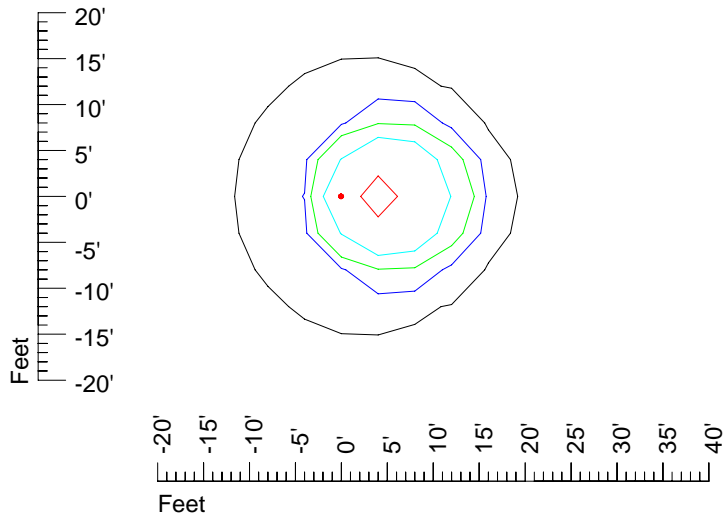

IES Photometric files D000

Isoline template 7' mounting height

Isoline values — 0.1 fc — 0.25 fc — 0.5 fc — 1.0 fc — 2.0 fc

Mounting height 7' Tilt 0°

Mounting height 7' Tilt 30°

Mounting height 7' Tilt 15°

Mounting height 11' Tilt 30°

Mounting height 11' Tilt 15°

Mounting height 11' Tilt 45°

IES Photometric files D000

Isoline template 15' mounting height

Isoline values — 0.1 fc — 0.25 fc — 0.5 fc — 1.0 fc — 2.0 fc

Mounting height 15 Tilt 0°

Mounting height 15 Tilt 30°

Mounting height 15' Tilt 15°

Mounting height 15 Tilt 45°

IES Photometric files D000

Isoline template 20' mounting height

Isoline values — 0.1 fc — 0.25 fc — 0.5 fc — 1.0 fc — 2.0 fc

Mounting height 20' Tilt 0°

Mounting height 20' Tilt 30°

Mounting height 20' Tilt 15°

Mounting height 20' Tilt 45°

IES Photometric files D000

Isoline template 25' mounting height

Isoline values — 0.1 fc — 0.25 fc — 0.5 fc — 1.0 fc — 2.0 fc