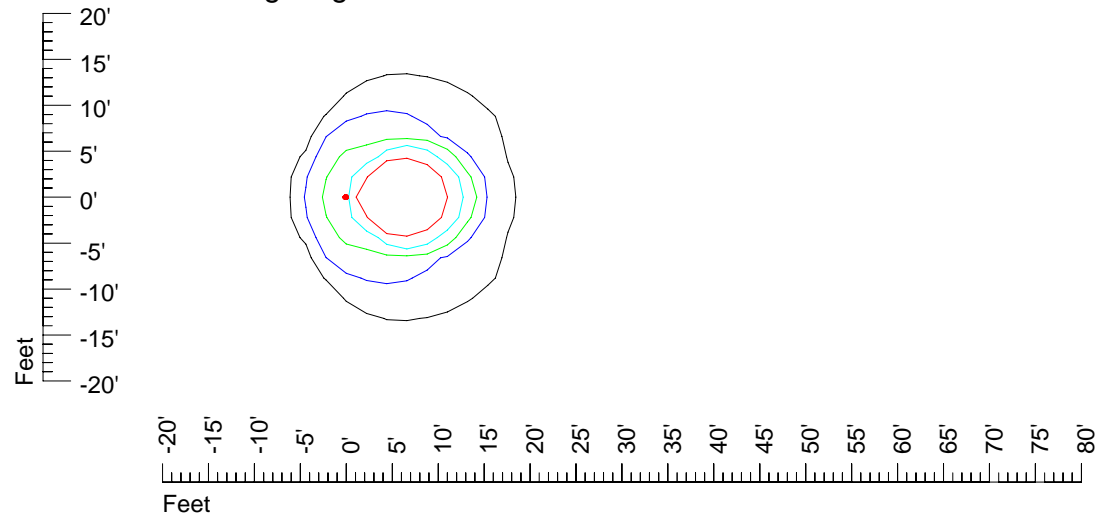

Mounting height 11' Tilt 30°