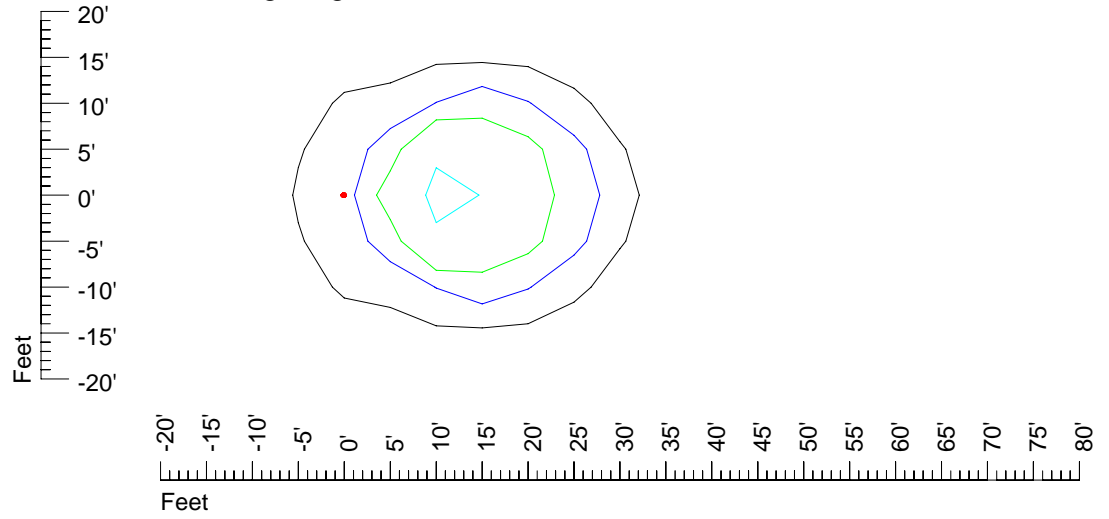

Mounting height 15 Tilt 0°

Mounting height 15 Tilt 30°

Mounting height 15' Tilt 15°

Mounting height 15 Tilt 45°

IES Photometric files D000

Isoline template 20' mounting height

Isoline values — 0.1 fc — 0.25 fc — 0.5 fc — 1.0 fc — 2.0 fc

Mounting height 20' Tilt 0°

Mounting height 20' Tilt 30°

Mounting height 20' Tilt 15°

Mounting height 20' Tilt 45°

IES Photometric files D000

Isoline template 25' mounting height

Isoline values — 0.1 fc — 0.25 fc — 0.5 fc — 1.0 fc — 2.0 fc

Mounting height 25' Tilt 0°

Mounting height 25' Tilt 30°

Mounting height 25' Tilt 15°

Mounting height 25' Tilt 45°

IES Photometric files D000

Isoline template 30' mounting height

Isoline values — 0.1 fc — 0.25 fc — 0.5 fc — 1.0 fc — 2.0 fc