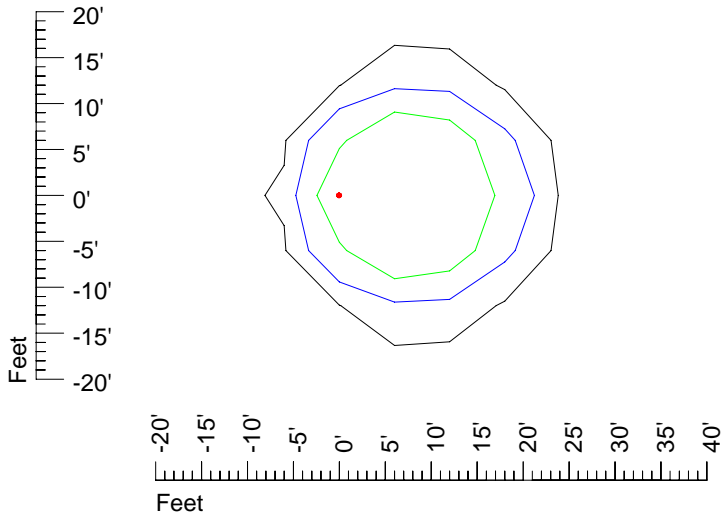

Mounting height 30' Tilt 15°