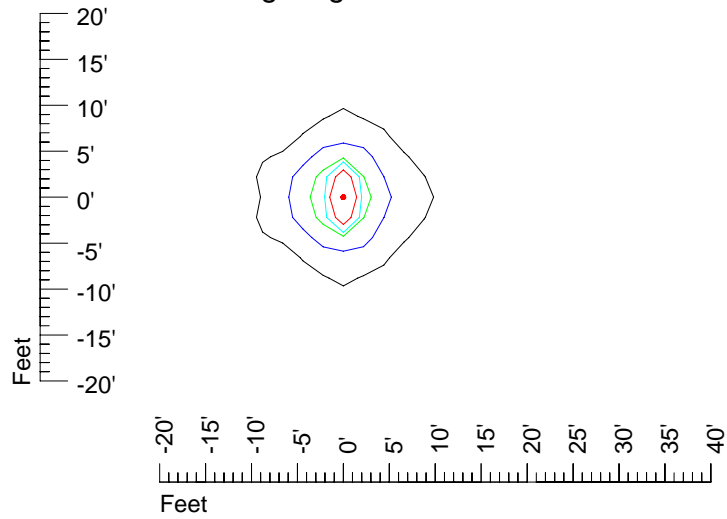

IES Photometric files E290

Isoline template 7' mounting height

Isoline values — 0.1 fc — 0.25 fc — 0.5 fc — 1.0 fc — 2.0 fc

Mounting height 7' Tilt 0°

Mounting height 7' Tilt 30°

Mounting height 7' Tilt 15°

Mounting height 7' Tilt 45°

IES Photometric files E290

Isoline template 9' mounting height

Isoline values — 0.1 fc — 0.25 fc — 0.5 fc — 1.0 fc — 2.0 fc

Mounting height 9' Tilt 0°

Mounting height 9' Tilt 30°

Mounting height 9' Tilt 15°

Mounting height 9' Tilt 45°

IES Photometric files E290

Isoline template 11' mounting height

Isoline values — 0.1 fc — 0.25 fc — 0.5 fc — 1.0 fc — 2.0 fc

Mounting height 11' Tilt 0°

Mounting height 11' Tilt 30°

Mounting height 11' Tilt 15°

Mounting height 11' Tilt 45°

IES Photometric files E290

Isoline template 15' mounting height

Isoline values — 0.1 fc — 0.25 fc — 0.5 fc — 1.0 fc — 2.0 fc