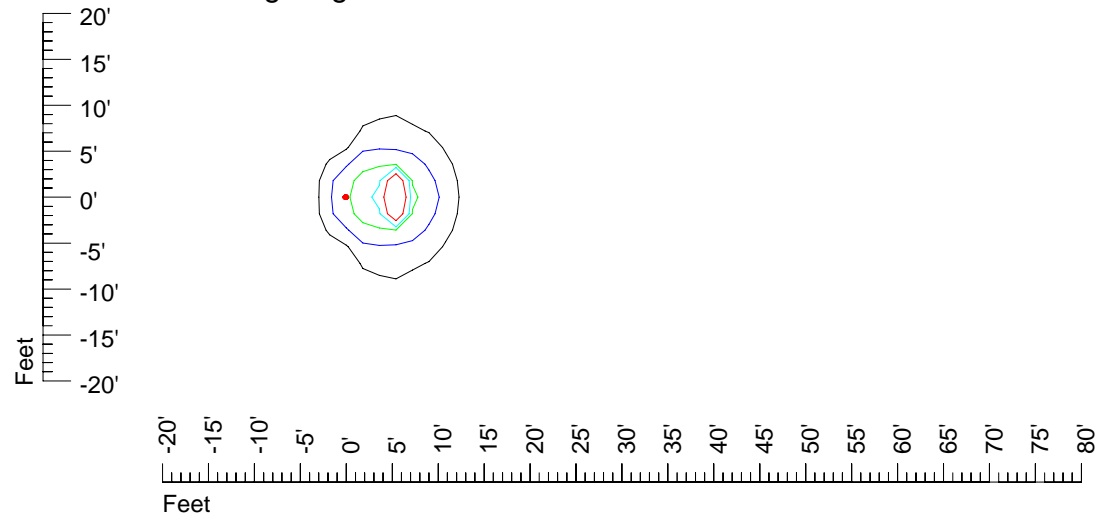

IES Photometric files E290

Isoline template 7' mounting height

Isoline values — 0.1 fc — 0.25 fc — 0.5 fc — 1.0 fc — 2.0 fc

Mounting height 7' Tilt 0°

Mounting height 7' Tilt 30°

Mounting height 7' Tilt 15°

Mounting height 7' Tilt 45°

IES Photometric files E290

Isoline template 9' mounting height

Isoline values — 0.1 fc — 0.25 fc — 0.5 fc — 1.0 fc — 2.0 fc

Mounting height 9' Tilt 0°

Mounting height 9' Tilt 30°

Mounting height 9' Tilt 15°

Mounting height 9' Tilt 45°

IES Photometric files E290

Isoline template 11' mounting height

Isoline values — 0.1 fc — 0.25 fc — 0.5 fc — 1.0 fc — 2.0 fc

Mounting height 11' Tilt 0°