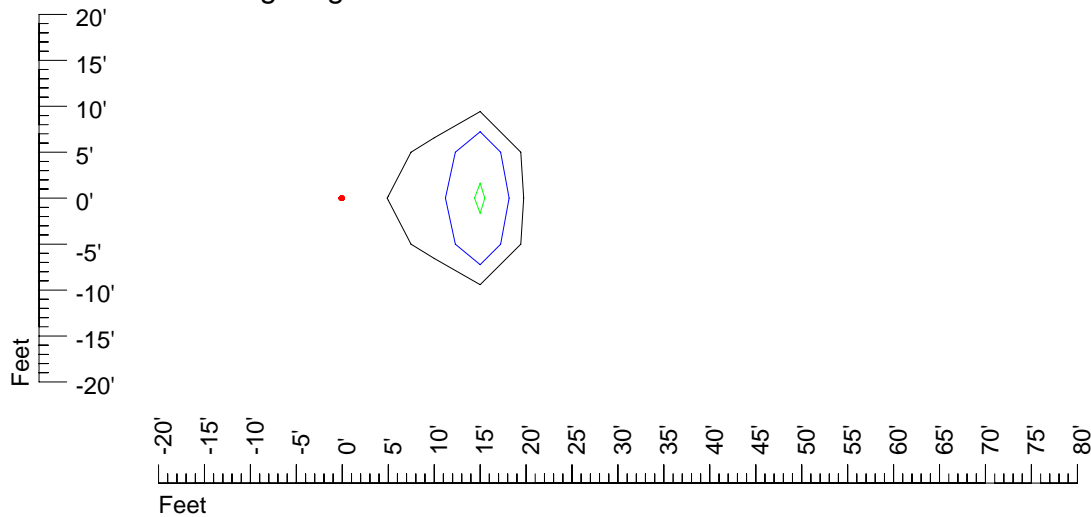

Mounting height 15' Tilt 0°

Mounting height 15' Tilt 30°

Mounting height 15' Tilt 15°

Mounting height 15' Tilt 45°

IES Photometric files E290

Isoline template 20' mounting height

Isoline values — 0.1 fc — 0.25 fc — 0.5 fc — 1.0 fc — 2.0 fc

Mounting height 20' Tilt 0°

Mounting height 20' Tilt 30°

Mounting height 20' Tilt 15°

Mounting height 20' Tilt 45°

IES Photometric files E290

Isoline template 25' mounting height

Isoline values — 0.1 fc — 0.25 fc — 0.5 fc — 1.0 fc — 2.0 fc

Mounting height 25' Tilt 0°

Mounting height 25' Tilt 30°

Mounting height 25' Tilt 15°

Mounting height 25' Tilt 45°

IES Photometric files E290

Isoline template 30' mounting height

Isoline values — 0.1 fc — 0.25 fc — 0.5 fc — 1.0 fc — 2.0 fc