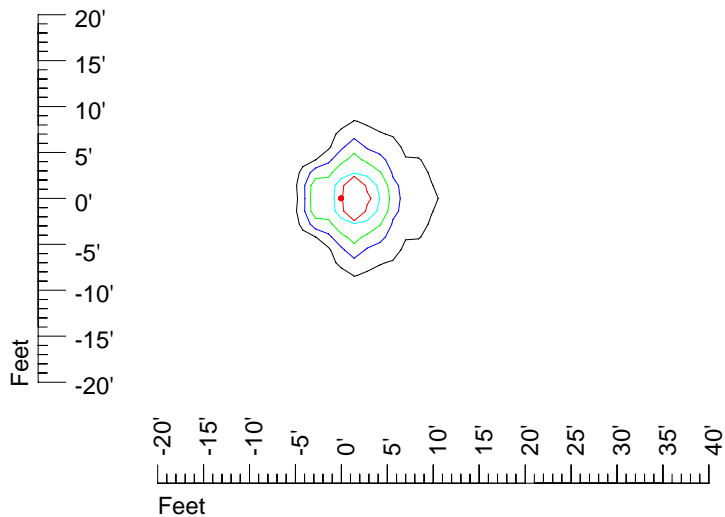

IES Photometric files E290

Isoline template 7' mounting height

Isoline values — 0.1 fc — 0.25 fc — 0.5 fc — 1.0 fc — 2.0 fc

Mounting height 7' Tilt 0°

Mounting height 7' Tilt 30°

Mounting height 7' Tilt 15°

Mounting height 7' Tilt 45°

IES Photometric files E290

Isoline template 9' mounting height

Isoline values — 0.1 fc — 0.25 fc — 0.5 fc — 1.0 fc — 2.0 fc

Mounting height 9' Tilt 0°

Mounting height 9' Tilt 30°

Mounting height 9' Tilt 15°

Mounting height 9' Tilt 45°

IES Photometric files E290

Isoline template 11' mounting height

Isoline values — 0.1 fc — 0.25 fc — 0.5 fc — 1.0 fc — 2.0 fc

Mounting height 11' Tilt 0°

Mounting height 20' Tilt 0°

Mounting height 20' Tilt 30°

Mounting height 20' Tilt 15°

Mounting height 20' Tilt 45°

IES Photometric files E290

Isoline template 25' mounting height

Isoline values — 0.1 fc — 0.25 fc — 0.5 fc — 1.0 fc — 2.0 fc