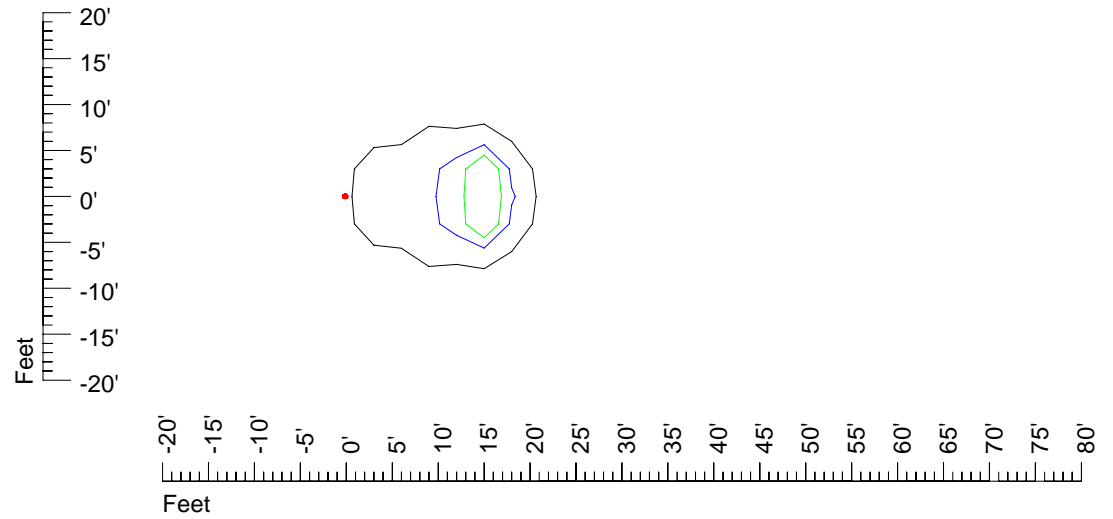

Mounting height 11' Tilt 30°

Mounting height 11' Tilt 15°

Mounting height 11' Tilt 45°

IES Photometric files E290

Isoline template 15' mounting height

Isoline values — 0.1 fc — 0.25 fc — 0.5 fc — 1.0 fc — 2.0 fc

Mounting height 15' Tilt 0°

Mounting height 15' Tilt 30°

Mounting height 15' Tilt 15°

Mounting height 15' Tilt 45°

IES Photometric files E290

Isoline template 20' mounting height

Isoline values — 0.1 fc — 0.25 fc — 0.5 fc — 1.0 fc — 2.0 fc

Mounting height 20' Tilt 0°

Mounting height 20' Tilt 30°

Mounting height 20' Tilt 15°

Mounting height 20' Tilt 45°

IES Photometric files E290

Isoline template 25' mounting height

Isoline values — 0.1 fc — 0.25 fc — 0.5 fc — 1.0 fc — 2.0 fc