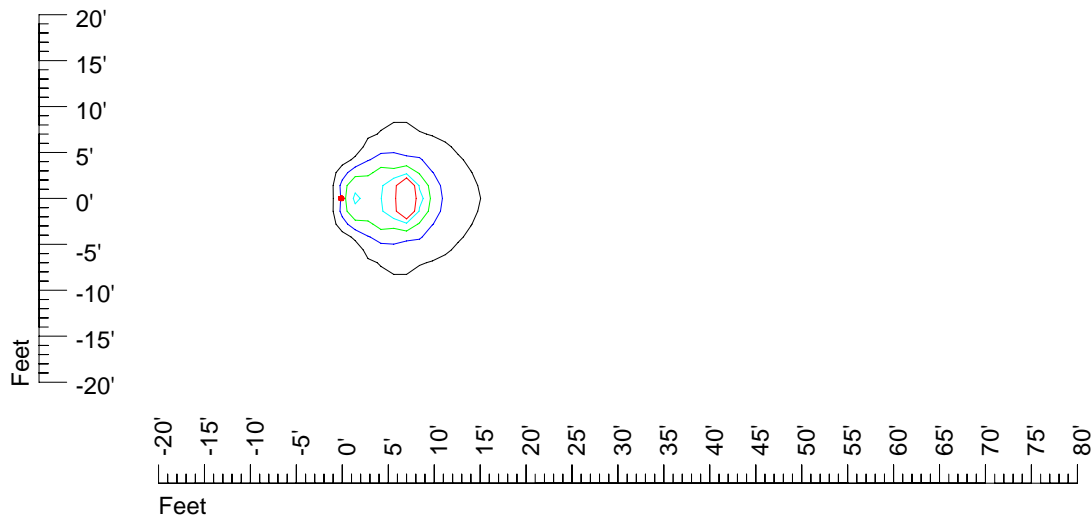

IES Photometric files E290

Isoline template 7' mounting height

Isoline values — 0.1 fc — 0.25 fc — 0.5 fc — 1.0 fc — 2.0 fc

Mounting height 7' Tilt 0°

Mounting height 7' Tilt 30°

Mounting height 7' Tilt 15°

Mounting height 7' Tilt 45°

IES Photometric files E290

Isoline template 9' mounting height

Isoline values — 0.1 fc — 0.25 fc — 0.5 fc — 1.0 fc — 2.0 fc

Mounting height 9' Tilt 0°

Mounting height 9' Tilt 30°

Mounting height 9' Tilt 15°

Mounting height 9' Tilt 45°

IES Photometric files E290

Isoline template 11' mounting height

Isoline values — 0.1 fc — 0.25 fc — 0.5 fc — 1.0 fc — 2.0 fc

Mounting height 11' Tilt 0°

Mounting height 20' Tilt 0°

Mounting height 20' Tilt 30°

Mounting height 20' Tilt 15°

Mounting height 20' Tilt 45°

IES Photometric files E290

Isoline template 25' mounting height

Isoline values — 0.1 fc — 0.25 fc — 0.5 fc — 1.0 fc — 2.0 fc