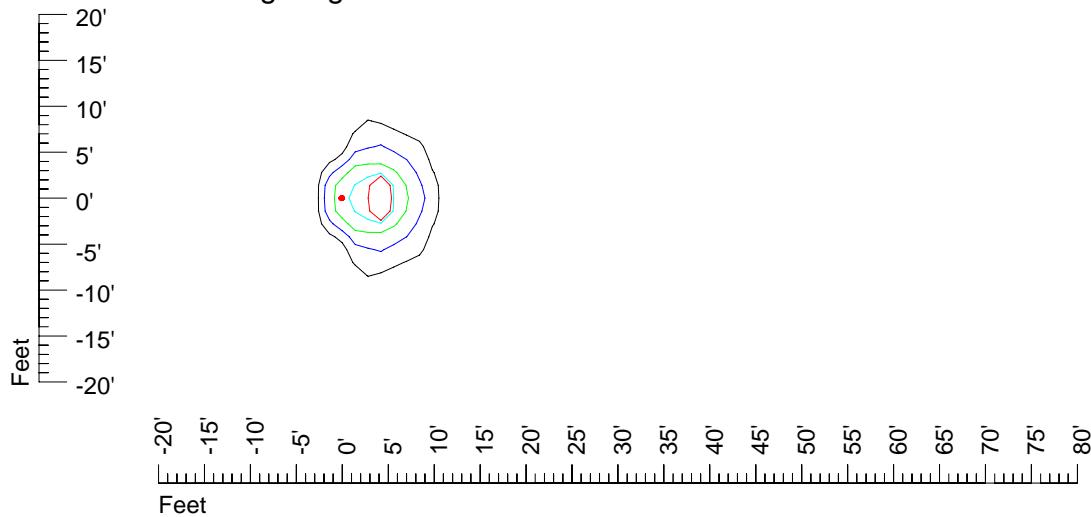

IES Photometric files E290

Isoline template 7' mounting height

Isoline values — 0.1 fc — 0.25 fc — 0.5 fc — 1.0 fc — 2.0 fc

Mounting height 7' Tilt 0°

Mounting height 7' Tilt 30°

Mounting height 7' Tilt 15°

Mounting height 7' Tilt 45°

IES Photometric files E290

Isoline template 9' mounting height

Isoline values — 0.1 fc — 0.25 fc — 0.5 fc — 1.0 fc — 2.0 fc

Mounting height 9' Tilt 0°

Mounting height 9' Tilt 30°

Mounting height 9' Tilt 15°

Mounting height 9' Tilt 45°

IES Photometric files E290

Isoline template 11' mounting height

Isoline values — 0.1 fc — 0.25 fc — 0.5 fc — 1.0 fc — 2.0 fc

Mounting height 11' Tilt 0°

Mounting height 20' Tilt 0°

Mounting height 20' Tilt 30°

Mounting height 20' Tilt 15°

Mounting height 20' Tilt 45°

IES Photometric files E290

Isoline template 25' mounting height

Isoline values — 0.1 fc — 0.25 fc — 0.5 fc — 1.0 fc — 2.0 fc