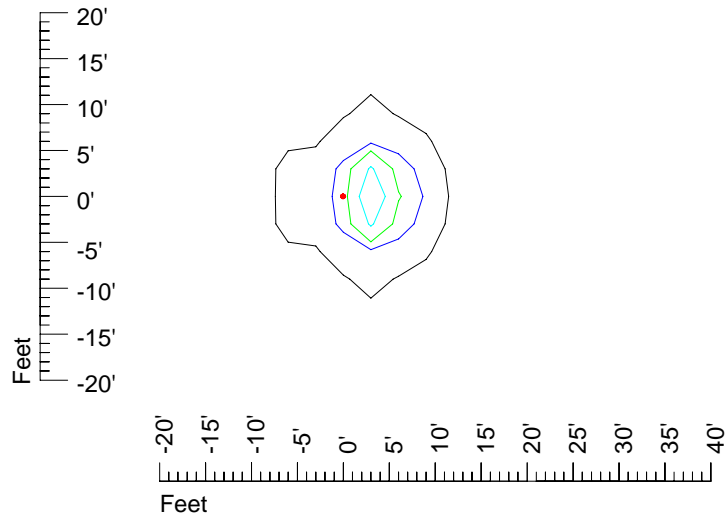

IES Photometric files E290

Isoline template 7' mounting height

Isoline values — 0.1 fc — 0.25 fc — 0.5 fc — 1.0 fc — 2.0 fc

Mounting height 7' Tilt 0°

Mounting height 7' Tilt 30°

Mounting height 7' Tilt 15°

Mounting height 9' Tilt 15°

Mounting height 9' Tilt 45°

IES Photometric files E290

Isoline template 11' mounting height

Isoline values — 0.1 fc — 0.25 fc — 0.5 fc — 1.0 fc — 2.0 fc

Mounting height 11' Tilt 0°

Mounting height 11' Tilt 30°

Mounting height 11' Tilt 15°

Mounting height 11' Tilt 45°

IES Photometric files E290

Isoline template 15' mounting height

Isoline values — 0.1 fc — 0.25 fc — 0.5 fc — 1.0 fc — 2.0 fc

Mounting height 15' Tilt 0°

Mounting height 15' Tilt 30°

Mounting height 15' Tilt 15°

Mounting height 15' Tilt 45°

IES Photometric files E290

Isoline template 20' mounting height

Isoline values — 0.1 fc — 0.25 fc — 0.5 fc — 1.0 fc — 2.0 fc