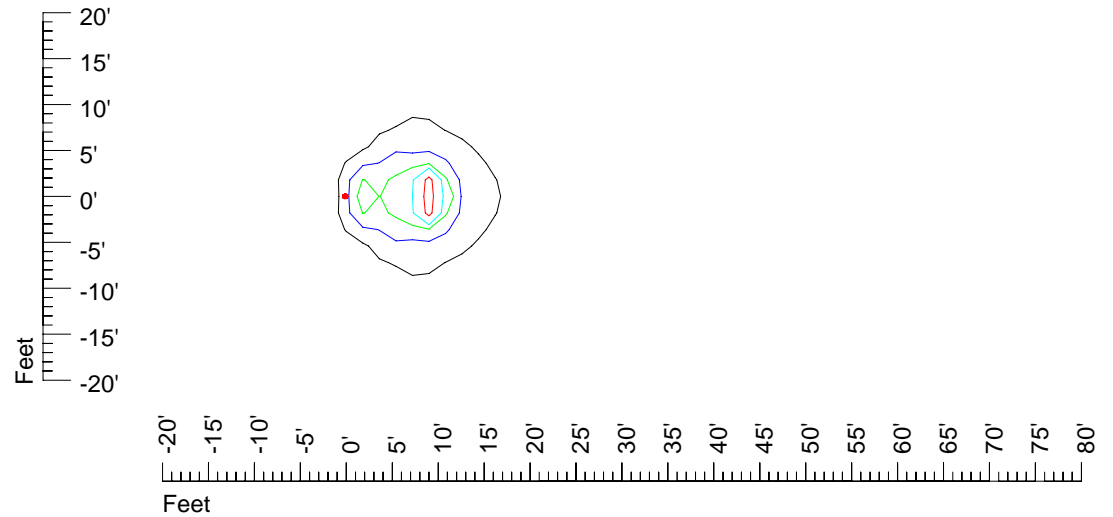

IES Photometric files E290

Isoline template 7' mounting height

Isoline values — 0.1 fc — 0.25 fc — 0.5 fc — 1.0 fc — 2.0 fc

Mounting height 7' Tilt 0°

Mounting height 7' Tilt 30°

Mounting height 7' Tilt 15°

Mounting height 7' Tilt 45°

IES Photometric files E290

Isoline template 9' mounting height

Isoline values — 0.1 fc — 0.25 fc — 0.5 fc — 1.0 fc — 2.0 fc

Mounting height 9' Tilt 0°

Mounting height 9' Tilt 30°

Mounting height 9' Tilt 15°

Mounting height 9' Tilt 45°

IES Photometric files E290

Isoline template 11' mounting height

Isoline values — 0.1 fc — 0.25 fc — 0.5 fc — 1.0 fc — 2.0 fc

Mounting height 11' Tilt 0°