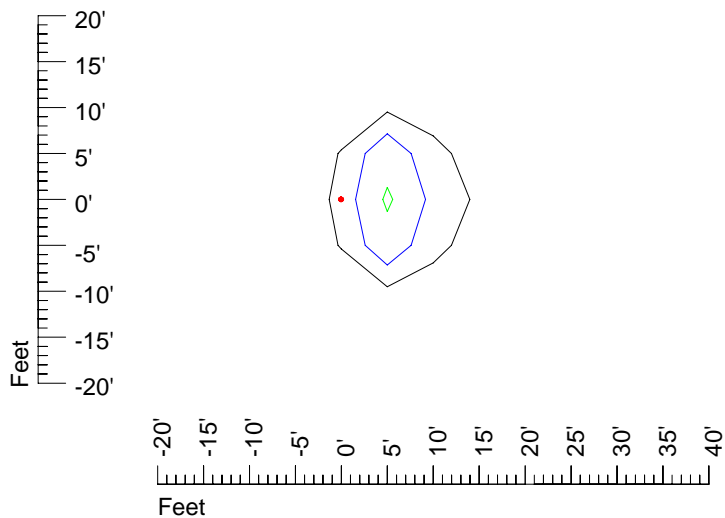

Mounting height 11' Tilt 30°

Mounting height 11' Tilt 15°

Mounting height 11' Tilt 45°

IES Photometric files E290

Isoline template 15' mounting height

Isoline values — 0.1 fc — 0.25 fc — 0.5 fc — 1.0 fc — 2.0 fc

Mounting height 15' Tilt 0°

Mounting height 15' Tilt 30°

Mounting height 15' Tilt 15°

Mounting height 15' Tilt 45°

IES Photometric files E290

Isoline template 20' mounting height

Isoline values — 0.1 fc — 0.25 fc — 0.5 fc — 1.0 fc — 2.0 fc

Mounting height 20' Tilt 0°

Mounting height 20' Tilt 30°

Mounting height 20' Tilt 15°

Mounting height 20' Tilt 45°

IES Photometric files E290

Isoline template 25' mounting height

Isoline values — 0.1 fc — 0.25 fc — 0.5 fc — 1.0 fc — 2.0 fc

Mounting height 25' Tilt 0°

Mounting height 25' Tilt 30°

Mounting height 25' Tilt 15°

Mounting height 25' Tilt 45°

IES Photometric files E290

Isoline template 30' mounting height

Isoline values — 0.1 fc — 0.25 fc — 0.5 fc — 1.0 fc — 2.0 fc