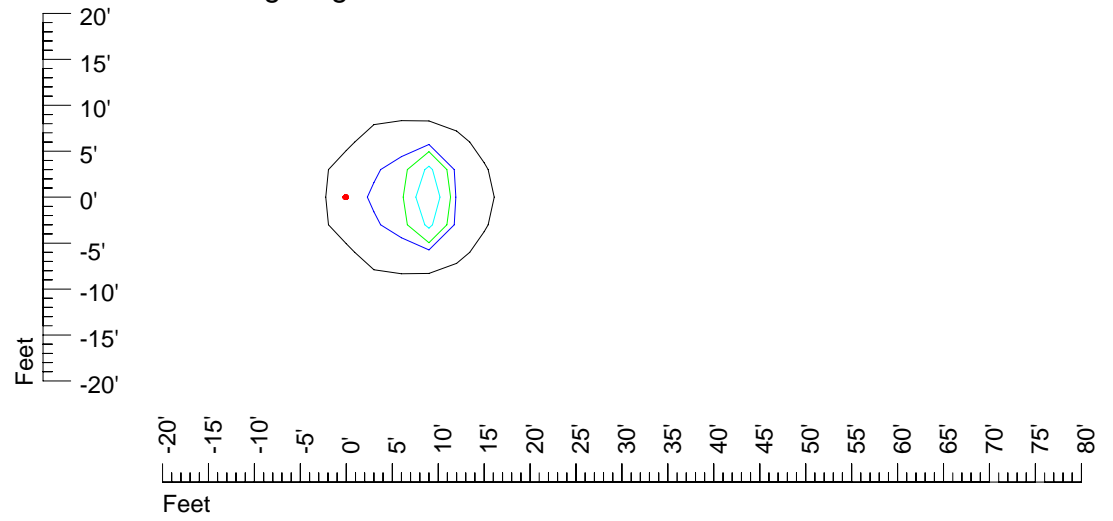

Mounting height 15' Tilt 30°