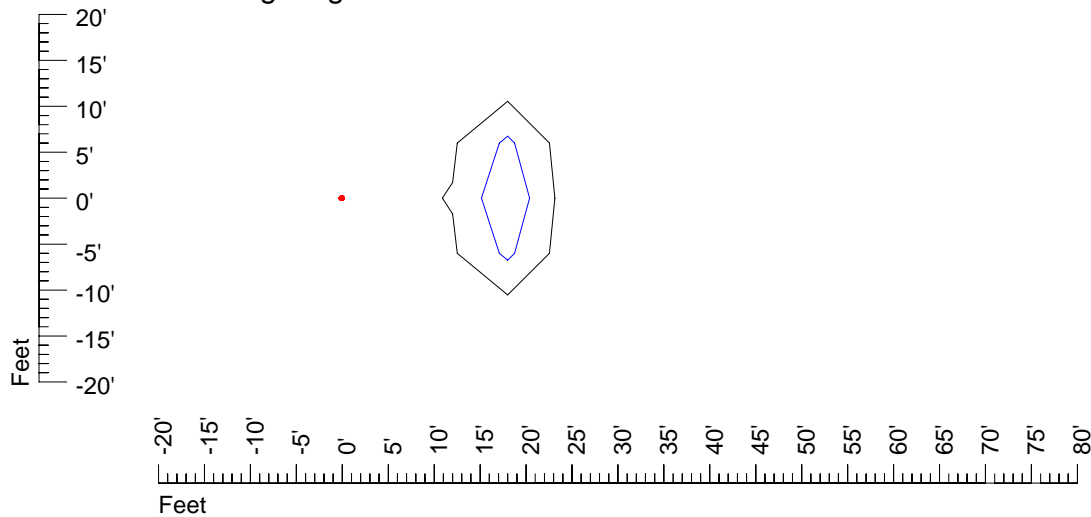

Mounting height 30' Tilt 30°