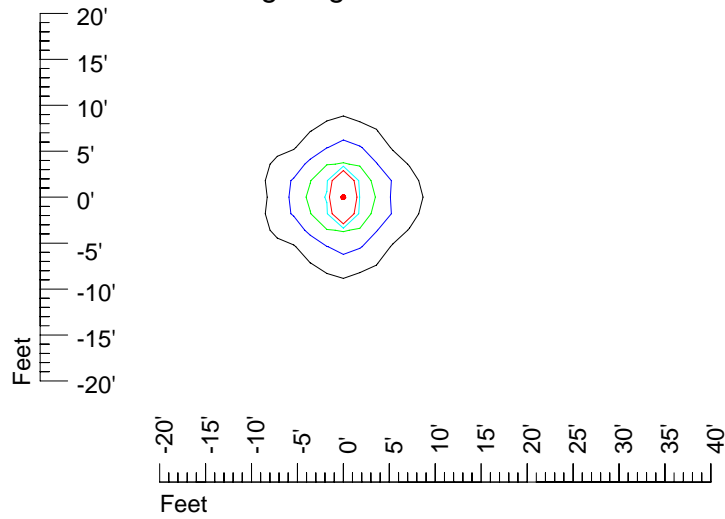

IES Photometric files E290

Isoline template 7' mounting height

Isoline values — 0.1 fc — 0.25 fc — 0.5 fc — 1.0 fc — 2.0 fc

Mounting height 7' Tilt 0°

Mounting height 7' Tilt 30°

Mounting height 7' Tilt 15°

Mounting height 7' Tilt 45°

IES Photometric files E290

Isoline template 9' mounting height

Isoline values — 0.1 fc — 0.25 fc — 0.5 fc — 1.0 fc — 2.0 fc

Mounting height 9' Tilt 0°

Mounting height 9' Tilt 30°

Mounting height 9' Tilt 15°

Mounting height 9' Tilt 45°

IES Photometric files E290

Isoline template 11' mounting height

Isoline values — 0.1 fc — 0.25 fc — 0.5 fc — 1.0 fc — 2.0 fc

Mounting height 11' Tilt 0°

Mounting height 11' Tilt 30°

Mounting height 11' Tilt 15°

Mounting height 11' Tilt 45°

IES Photometric files E290

Isoline template 15' mounting height

Isoline values — 0.1 fc — 0.25 fc — 0.5 fc — 1.0 fc — 2.0 fc