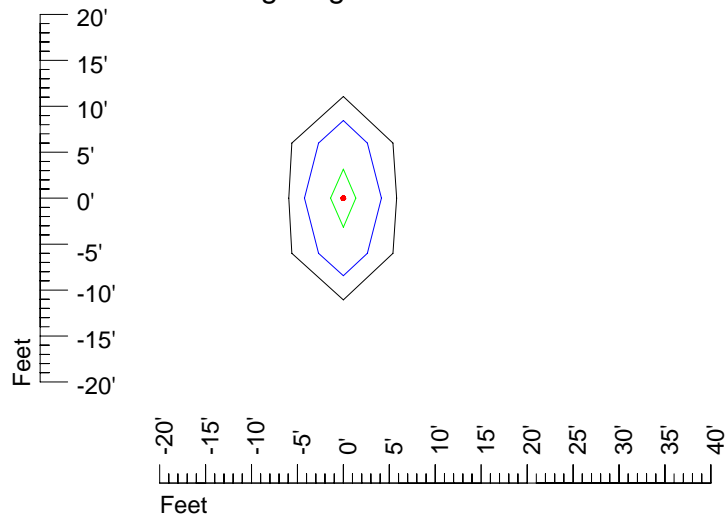

IES Photometric files E290

Isoline template 30' mounting height

Isoline values — 0.1 fc — 0.25 fc — 0.5 fc — 1.0 fc — 2.0 fc

Mounting height 30' Tilt 0°