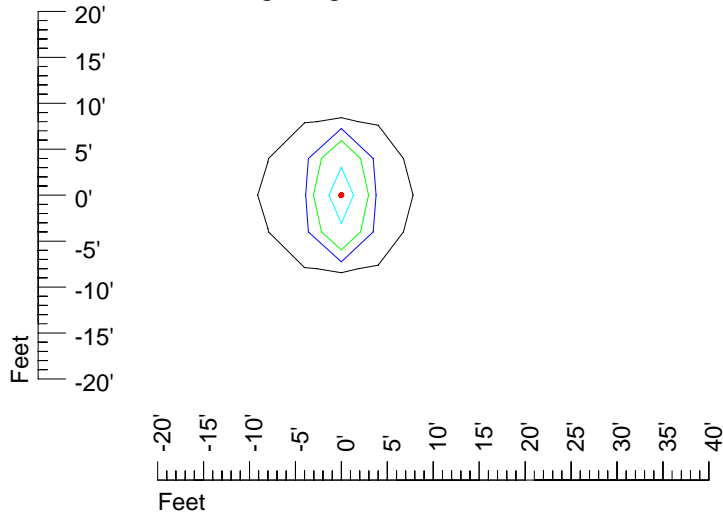

IES Photometric files E290

Isoline template 7' mounting height

Isoline values — 0.1 fc — 0.25 fc — 0.5 fc — 1.0 fc — 2.0 fc

Mounting height 7' Tilt 0°

Mounting height 7' Tilt 30°

Mounting height 7' Tilt 15°

Mounting height 11' Tilt 30°

Mounting height 11' Tilt 15°

Mounting height 11' Tilt 45°

IES Photometric files E290

Isoline template 15' mounting height

Isoline values — 0.1 fc — 0.25 fc — 0.5 fc — 1.0 fc — 2.0 fc

Mounting height 15' Tilt 0°

Mounting height 15' Tilt 30°

Mounting height 15' Tilt 15°

Mounting height 15' Tilt 45°

IES Photometric files E290

Isoline template 20' mounting height

Isoline values — 0.1 fc — 0.25 fc — 0.5 fc — 1.0 fc — 2.0 fc

Mounting height 20' Tilt 0°

Mounting height 20' Tilt 30°

Mounting height 20' Tilt 15°

Mounting height 20' Tilt 45°

IES Photometric files E290

Isoline template 25' mounting height

Isoline values — 0.1 fc — 0.25 fc — 0.5 fc — 1.0 fc — 2.0 fc