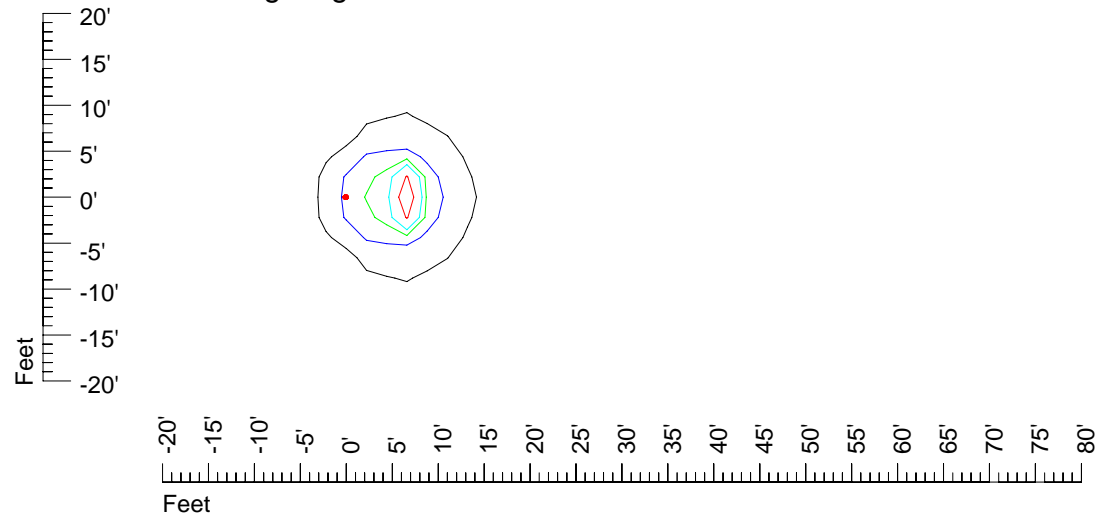

IES Photometric files E290

Isoline template 7' mounting height

Isoline values — 0.1 fc — 0.25 fc — 0.5 fc — 1.0 fc — 2.0 fc

Mounting height 7' Tilt 0°

Mounting height 7' Tilt 30°

Mounting height 7' Tilt 15°

Mounting height 7' Tilt 45°

IES Photometric files E290

Isoline template 9' mounting height

Isoline values — 0.1 fc — 0.25 fc — 0.5 fc — 1.0 fc — 2.0 fc

Mounting height 9' Tilt 0°

Mounting height 9' Tilt 30°

Mounting height 9' Tilt 15°

Mounting height 9' Tilt 45°

IES Photometric files E290

Isoline template 11' mounting height

Isoline values — 0.1 fc — 0.25 fc — 0.5 fc — 1.0 fc — 2.0 fc

Mounting height 11' Tilt 0°

Mounting height 11' Tilt 30°

Mounting height 11' Tilt 15°

Mounting height 11' Tilt 45°

IES Photometric files E290

Isoline template 15' mounting height

Isoline values — 0.1 fc — 0.25 fc — 0.5 fc — 1.0 fc — 2.0 fc