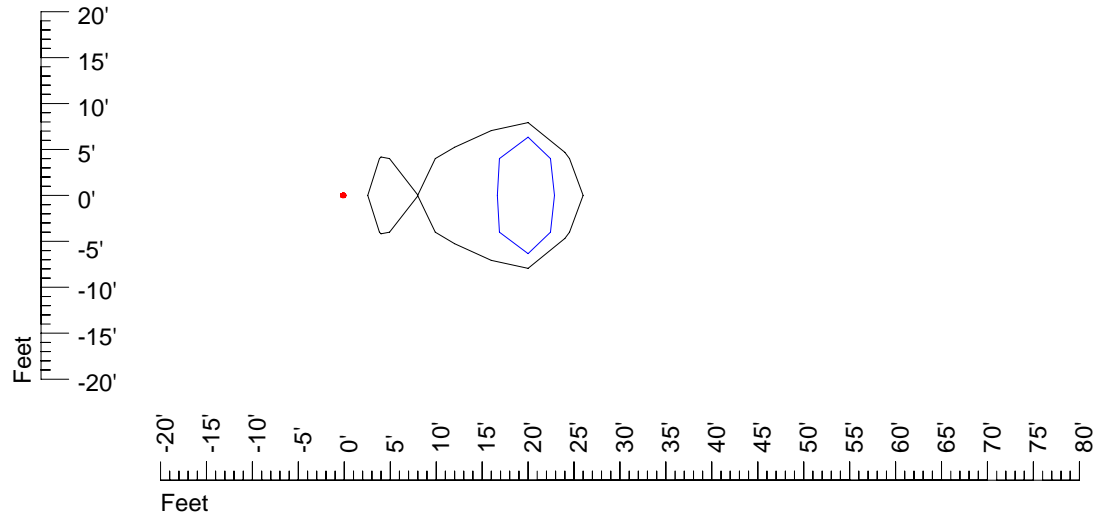

Mounting height 15' Tilt 0°

Mounting height 15' Tilt 30°

Mounting height 15' Tilt 15°

Mounting height 15' Tilt 45°

IES Photometric files E290

Isoline template 20' mounting height

Isoline values — 0.1 fc — 0.25 fc — 0.5 fc — 1.0 fc — 2.0 fc

Mounting height 20' Tilt 0°

Mounting height 20' Tilt 30°

Mounting height 20' Tilt 15°

Mounting height 20' Tilt 45°

IES Photometric files E290

Isoline template 25' mounting height

Isoline values — 0.1 fc — 0.25 fc — 0.5 fc — 1.0 fc — 2.0 fc

Mounting height 25' Tilt 0°

Mounting height 25' Tilt 30°

Mounting height 25' Tilt 15°

Mounting height 25' Tilt 45°

IES Photometric files E290

Isoline template 30' mounting height

Isoline values — 0.1 fc — 0.25 fc — 0.5 fc — 1.0 fc — 2.0 fc