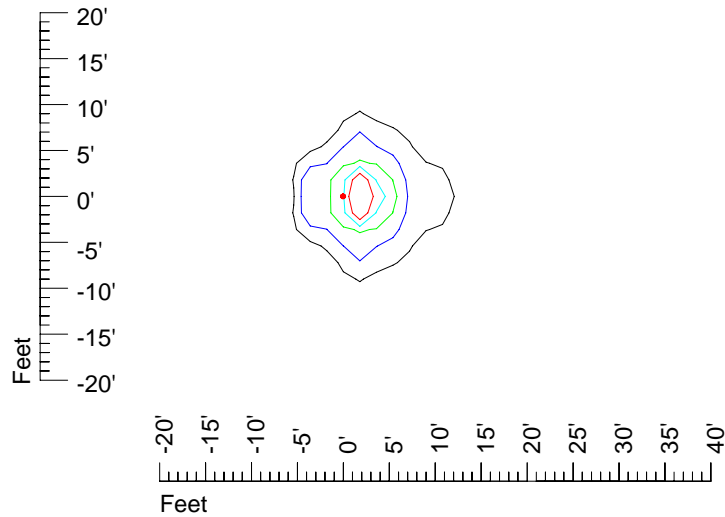

IES Photometric files E290

Isoline template 7' mounting height

Isoline values — 0.1 fc — 0.25 fc — 0.5 fc — 1.0 fc — 2.0 fc

Mounting height 7' Tilt 0°

Mounting height 7' Tilt 30°

Mounting height 7' Tilt 15°

Mounting height 7' Tilt 45°

IES Photometric files E290

Isoline template 9' mounting height

Isoline values — 0.1 fc — 0.25 fc — 0.5 fc — 1.0 fc — 2.0 fc

Mounting height 9' Tilt 0°

Mounting height 9' Tilt 30°

Mounting height 9' Tilt 15°

Mounting height 9' Tilt 45°

IES Photometric files E290

Isoline template 11' mounting height

Isoline values — 0.1 fc — 0.25 fc — 0.5 fc — 1.0 fc — 2.0 fc

Mounting height 11' Tilt 0°

Mounting height 11' Tilt 30°

Mounting height 11' Tilt 15°

Mounting height 11' Tilt 45°

IES Photometric files E290

Isoline template 15' mounting height

Isoline values — 0.1 fc — 0.25 fc — 0.5 fc — 1.0 fc — 2.0 fc