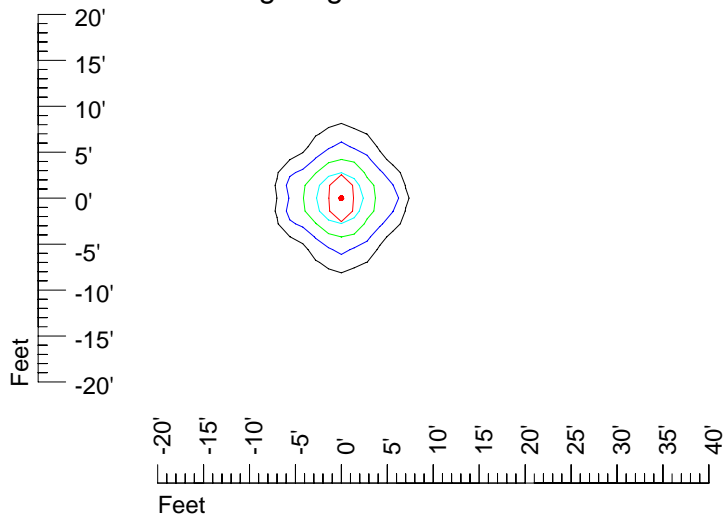

IES Photometric files E290

Isoline template 7' mounting height

Isoline values — 0.1 fc — 0.25 fc — 0.5 fc — 1.0 fc — 2.0 fc

Mounting height 7' Tilt 0°

Mounting height 7' Tilt 30°

Mounting height 7' Tilt 15°

Mounting height 7' Tilt 45°

IES Photometric files E290

Isoline template 9' mounting height

Isoline values — 0.1 fc — 0.25 fc — 0.5 fc — 1.0 fc — 2.0 fc

Mounting height 9' Tilt 0°

Mounting height 9' Tilt 30°

Mounting height 9' Tilt 15°

Mounting height 9' Tilt 45°

IES Photometric files E290

Isoline template 11' mounting height

Isoline values — 0.1 fc — 0.25 fc — 0.5 fc — 1.0 fc — 2.0 fc

Mounting height 11' Tilt 0°

Mounting height 20' Tilt 0°

Mounting height 20' Tilt 30°

Mounting height 20' Tilt 15°

Mounting height 20' Tilt 45°

IES Photometric files E290

Isoline template 25' mounting height

Isoline values — 0.1 fc — 0.25 fc — 0.5 fc — 1.0 fc — 2.0 fc