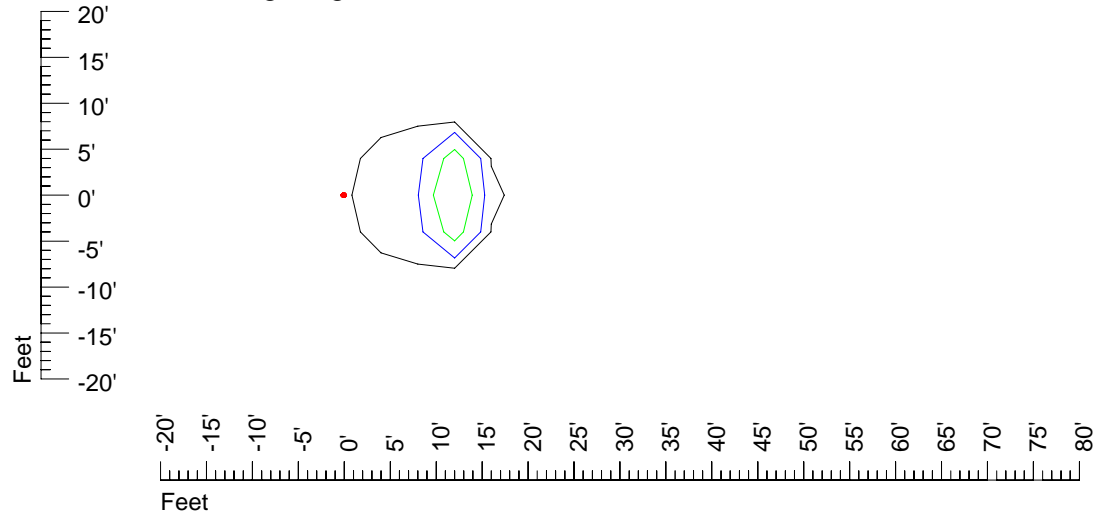

Mounting height 11' Tilt 30°

Mounting height 11' Tilt 15°

Mounting height 11' Tilt 45°

IES Photometric files E290

Isoline template 15' mounting height

Isoline values — 0.1 fc — 0.25 fc — 0.5 fc — 1.0 fc — 2.0 fc

Mounting height 15' Tilt 0°

Mounting height 15' Tilt 30°

Mounting height 15' Tilt 15°

Mounting height 15' Tilt 45°

IES Photometric files E290

Isoline template 20' mounting height

Isoline values — 0.1 fc — 0.25 fc — 0.5 fc — 1.0 fc — 2.0 fc

Mounting height 20' Tilt 0°

Mounting height 20' Tilt 30°

Mounting height 20' Tilt 15°

Mounting height 20' Tilt 45°

IES Photometric files E290

Isoline template 25' mounting height

Isoline values — 0.1 fc — 0.25 fc — 0.5 fc — 1.0 fc — 2.0 fc