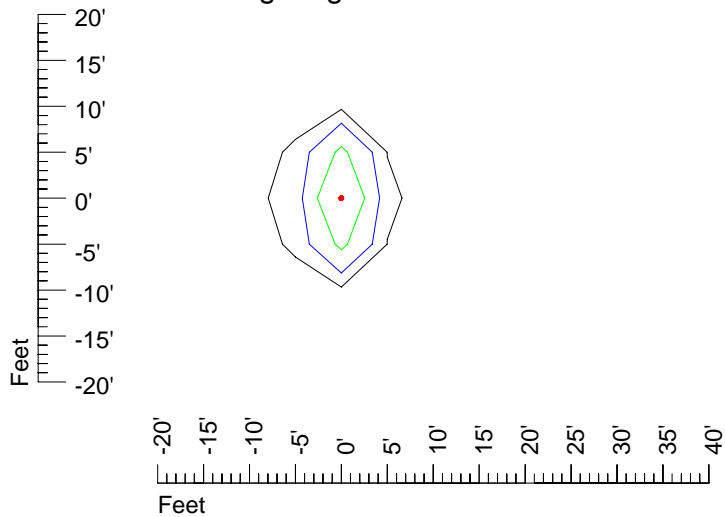

Mounting height 11' Tilt 30°

Mounting height 11' Tilt 15°

Mounting height 11' Tilt 45°

IES Photometric files E290

Isoline template 15' mounting height

Isoline values — 0.1 fc — 0.25 fc — 0.5 fc — 1.0 fc — 2.0 fc

Mounting height 15' Tilt 0°

Mounting height 15' Tilt 30°

Mounting height 15' Tilt 15°

Mounting height 15' Tilt 45°

IES Photometric files E290

Isoline template 20' mounting height

Isoline values — 0.1 fc — 0.25 fc — 0.5 fc — 1.0 fc — 2.0 fc

Mounting height 20' Tilt 0°

Mounting height 20' Tilt 30°

Mounting height 20' Tilt 15°

Mounting height 20' Tilt 45°

IES Photometric files E290

Isoline template 25' mounting height

Isoline values — 0.1 fc — 0.25 fc — 0.5 fc — 1.0 fc — 2.0 fc

Mounting height 25' Tilt 0°

Mounting height 25' Tilt 30°

Mounting height 25' Tilt 15°

Mounting height 25' Tilt 45°

IES Photometric files E290

Isoline template 30' mounting height

Isoline values — 0.1 fc — 0.25 fc — 0.5 fc — 1.0 fc — 2.0 fc