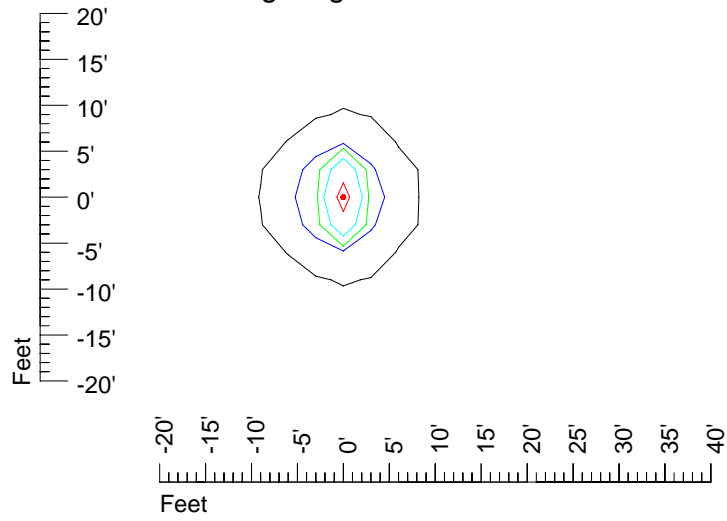

IES Photometric files E290

Isoline template 7' mounting height

Isoline values — 0.1 fc — 0.25 fc — 0.5 fc — 1.0 fc — 2.0 fc

Mounting height 7' Tilt 0°

Mounting height 7' Tilt 30°

Mounting height 7' Tilt 15°

Mounting height 9' Tilt 15°

Mounting height 9' Tilt 45°

IES Photometric files E290

Isoline template 11' mounting height

Isoline values — 0.1 fc — 0.25 fc — 0.5 fc — 1.0 fc — 2.0 fc

Mounting height 11' Tilt 0°

Mounting height 11' Tilt 30°

Mounting height 11' Tilt 15°

Mounting height 11' Tilt 45°

IES Photometric files E290

Isoline template 15' mounting height

Isoline values — 0.1 fc — 0.25 fc — 0.5 fc — 1.0 fc — 2.0 fc

Mounting height 15' Tilt 0°

Mounting height 15' Tilt 30°

Mounting height 15' Tilt 15°

Mounting height 15' Tilt 45°

IES Photometric files E290

Isoline template 20' mounting height

Isoline values — 0.1 fc — 0.25 fc — 0.5 fc — 1.0 fc — 2.0 fc