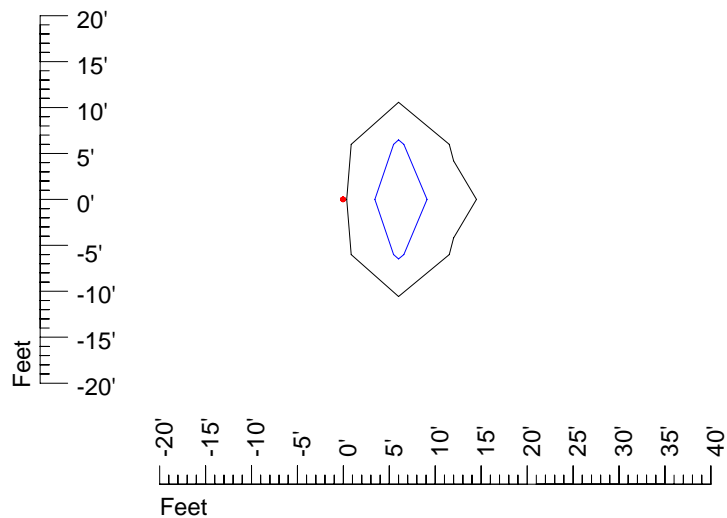

Mounting height 30' Tilt 15°