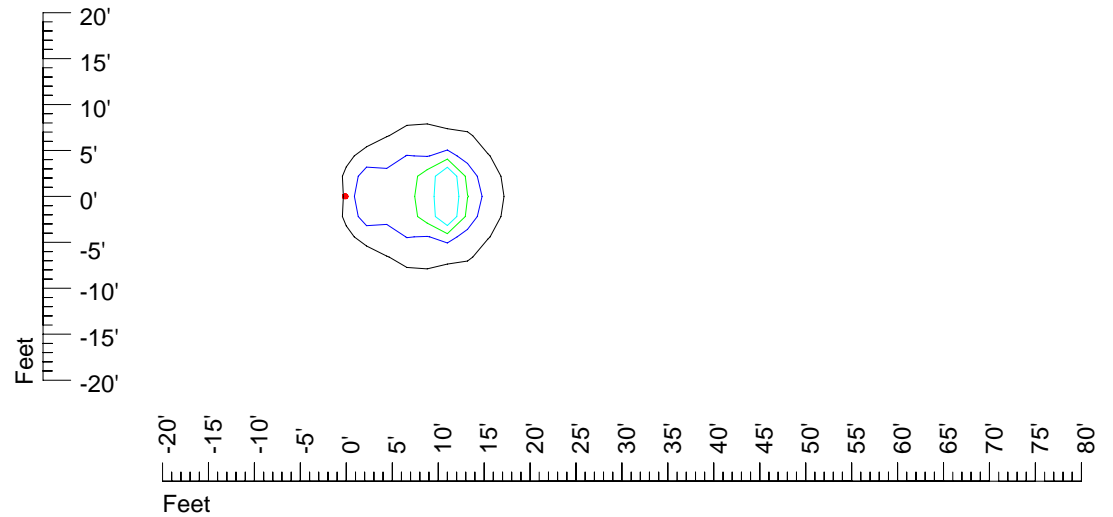

IES Photometric files E290

Isoline template 7' mounting height

Isoline values — 0.1 fc — 0.25 fc — 0.5 fc — 1.0 fc — 2.0 fc

Mounting height 7' Tilt 0°

Mounting height 7' Tilt 30°

Mounting height 7' Tilt 15°

Mounting height 7' Tilt 45°

IES Photometric files E290

Isoline template 9' mounting height

Isoline values — 0.1 fc — 0.25 fc — 0.5 fc — 1.0 fc — 2.0 fc

Mounting height 9' Tilt 0°

Mounting height 9' Tilt 30°

Mounting height 9' Tilt 15°

Mounting height 9' Tilt 45°

IES Photometric files E290

Isoline template 11' mounting height

Isoline values — 0.1 fc — 0.25 fc — 0.5 fc — 1.0 fc — 2.0 fc

Mounting height 11' Tilt 0°

Mounting height 11' Tilt 30°

Mounting height 11' Tilt 15°

Mounting height 11' Tilt 45°

IES Photometric files E290

Isoline template 15' mounting height

Isoline values — 0.1 fc — 0.25 fc — 0.5 fc — 1.0 fc — 2.0 fc