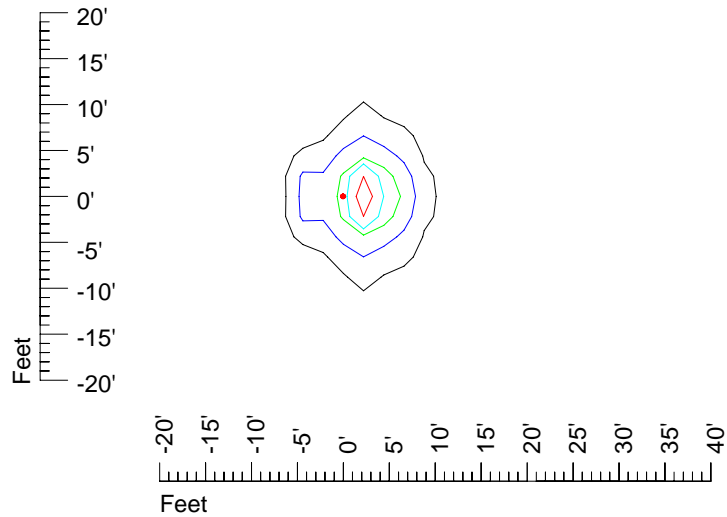

IES Photometric files E290

Isoline template 7' mounting height

Isoline values — 0.1 fc — 0.25 fc — 0.5 fc — 1.0 fc — 2.0 fc

Mounting height 7' Tilt 0°

Mounting height 7' Tilt 30°

Mounting height 7' Tilt 15°

Mounting height 7' Tilt 45°

IES Photometric files E290

Isoline template 9' mounting height

Isoline values — 0.1 fc — 0.25 fc — 0.5 fc — 1.0 fc — 2.0 fc

Mounting height 9' Tilt 0°

Mounting height 9' Tilt 30°

Mounting height 9' Tilt 15°

Mounting height 9' Tilt 45°

IES Photometric files E290

Isoline template 11' mounting height

Isoline values — 0.1 fc — 0.25 fc — 0.5 fc — 1.0 fc — 2.0 fc

Mounting height 11' Tilt 0°

Mounting height 11' Tilt 30°

Mounting height 11' Tilt 15°

Mounting height 11' Tilt 45°

IES Photometric files E290

Isoline template 15' mounting height

Isoline values — 0.1 fc — 0.25 fc — 0.5 fc — 1.0 fc — 2.0 fc