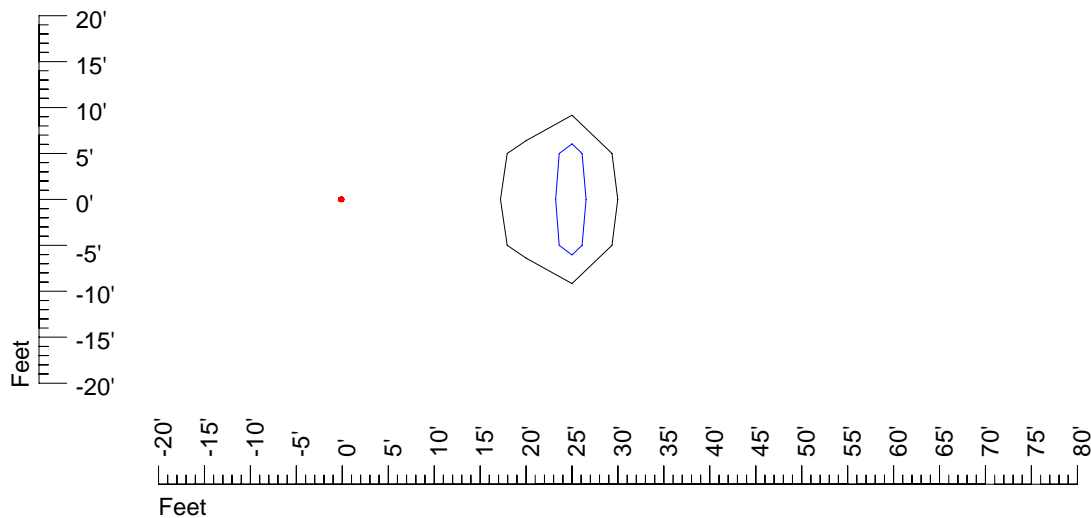

IES Photometric files E290

Isoline template 7' mounting height

Isoline values — 0.1 fc — 0.25 fc — 0.5 fc — 1.0 fc — 2.0 fc

Mounting height 7' Tilt 0°

Mounting height 7' Tilt 30°

Mounting height 7' Tilt 15°

Mounting height 20' Tilt 0°

Mounting height 20' Tilt 30°

Mounting height 20' Tilt 15°

Mounting height 20' Tilt 45°

IES Photometric files E290

Isoline template 25' mounting height

Isoline values — 0.1 fc — 0.25 fc — 0.5 fc — 1.0 fc — 2.0 fc

Mounting height 25' Tilt 0°

Mounting height 25' Tilt 30°

Mounting height 25' Tilt 15°

Mounting height 25' Tilt 45°

IES Photometric files E290

Isoline template 30' mounting height

Isoline values — 0.1 fc — 0.25 fc — 0.5 fc — 1.0 fc — 2.0 fc

Mounting height 30' Tilt 0°

Mounting height 30' Tilt 30°

Mounting height 30' Tilt 15°

Mounting height 30' Tilt 45°