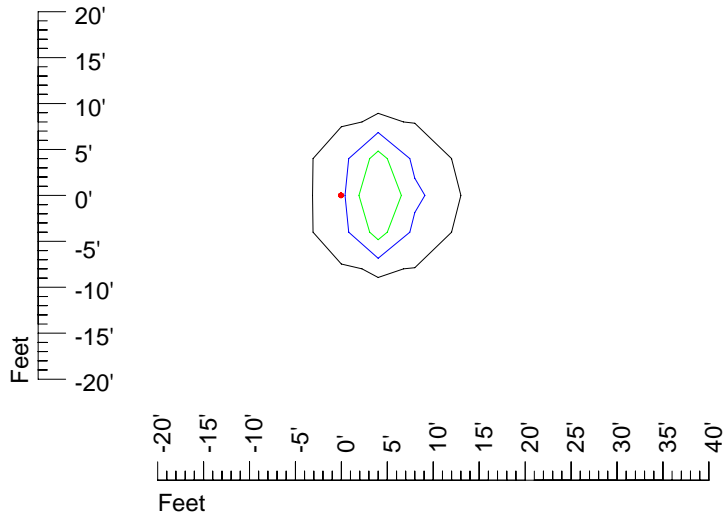

IES Photometric files E290

Isoline template 7' mounting height

Isoline values — 0.1 fc — 0.25 fc — 0.5 fc — 1.0 fc — 2.0 fc

Mounting height 7' Tilt 0°

Mounting height 7' Tilt 30°

Mounting height 7' Tilt 15°

Mounting height 11' Tilt 30°

Mounting height 11' Tilt 15°

Mounting height 11' Tilt 45°

IES Photometric files E290

Isoline template 15' mounting height

Isoline values — 0.1 fc — 0.25 fc — 0.5 fc — 1.0 fc — 2.0 fc

Mounting height 15' Tilt 0°

Mounting height 15' Tilt 30°

Mounting height 15' Tilt 15°

Mounting height 15' Tilt 45°

IES Photometric files E290

Isoline template 20' mounting height

Isoline values — 0.1 fc — 0.25 fc — 0.5 fc — 1.0 fc — 2.0 fc

Mounting height 20' Tilt 0°

Mounting height 20' Tilt 30°

Mounting height 20' Tilt 15°

Mounting height 20' Tilt 45°

IES Photometric files E290

Isoline template 25' mounting height

Isoline values — 0.1 fc — 0.25 fc — 0.5 fc — 1.0 fc — 2.0 fc