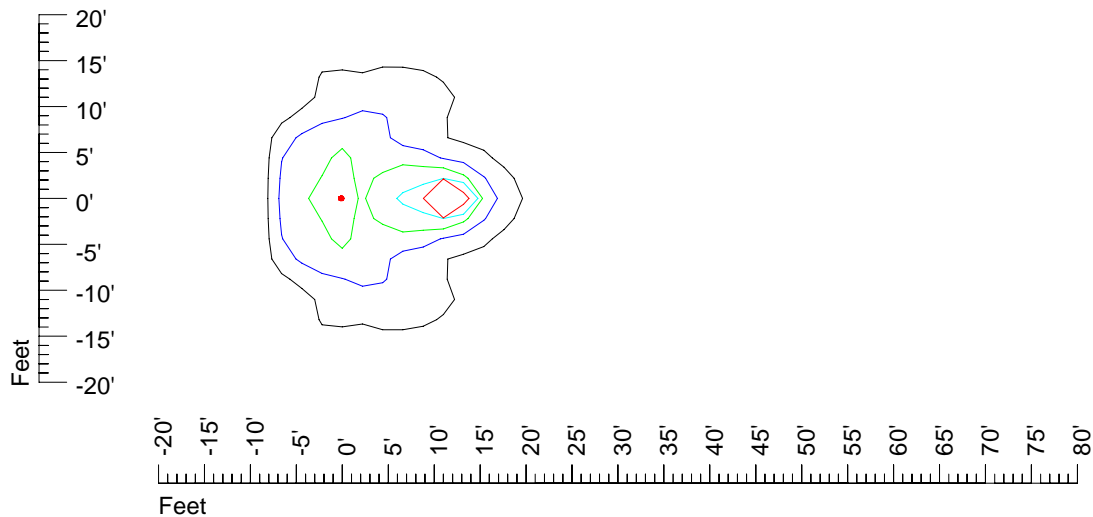

Mounting height 9' Tilt 15°

Mounting height 9' Tilt 45°

IES Photometric files E299

Isoline template 11' mounting height

Isoline values — 0.1 fc — 0.25 fc — 0.5 fc — 1.0 fc — 2.0 fc

Mounting height 11' Tilt 0°

Mounting height 11' Tilt 30°

Mounting height 11' Tilt 15°

Mounting height 11' Tilt 45°

IES Photometric files E299

Isoline template 15' mounting height

Isoline values — 0.1 fc — 0.25 fc — 0.5 fc — 1.0 fc — 2.0 fc