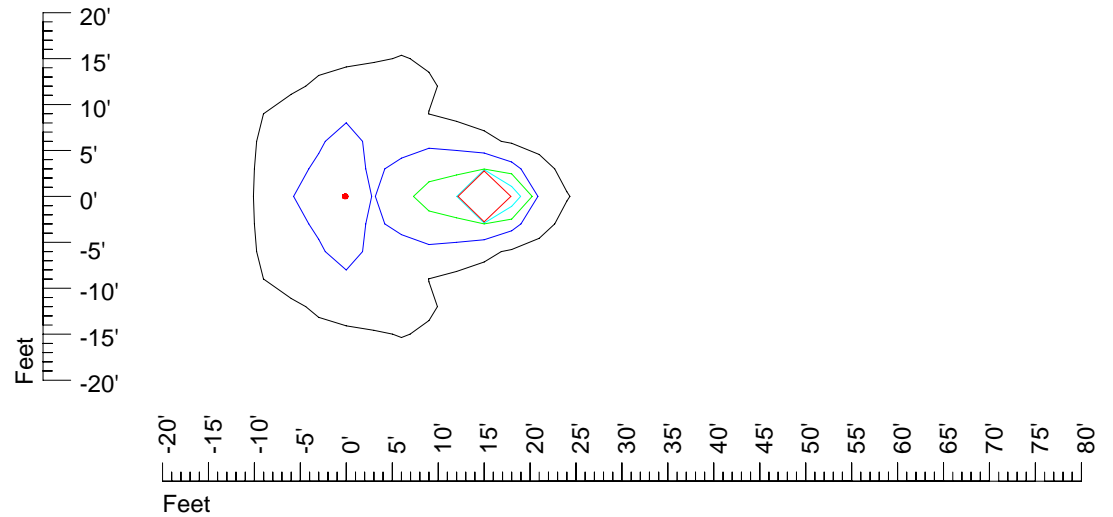

Mounting height 15' Tilt 0°

Mounting height 15' Tilt 30°

Mounting height 15' Tilt 15°

Mounting height 15' Tilt 45°

IES Photometric files E299

Isoline template 20' mounting height

Isoline values — 0.1 fc — 0.25 fc — 0.5 fc — 1.0 fc — 2.0 fc