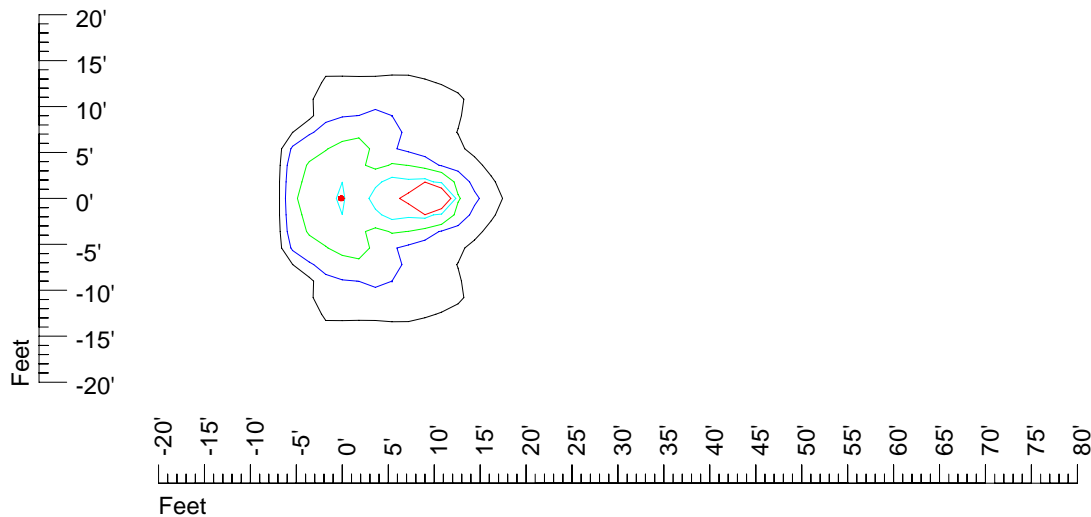

IES Photometric files E299

Isoline template 7' mounting height

Isoline values — 0.1 fc — 0.25 fc — 0.5 fc — 1.0 fc — 2.0 fc

Mounting height 7' Tilt 0°

Mounting height 7' Tilt 30°

Mounting height 7' Tilt 15°

Mounting height 7' Tilt 45°

IES Photometric files E299

Isoline template 9' mounting height

Isoline values — 0.1 fc — 0.25 fc — 0.5 fc — 1.0 fc — 2.0 fc

Mounting height 9' Tilt 0°

Mounting height 9' Tilt 30°

Mounting height 9' Tilt 15°

Mounting height 9' Tilt 45°

IES Photometric files E299

Isoline template 11' mounting height

Isoline values — 0.1 fc — 0.25 fc — 0.5 fc — 1.0 fc — 2.0 fc

Mounting height 11' Tilt 0°