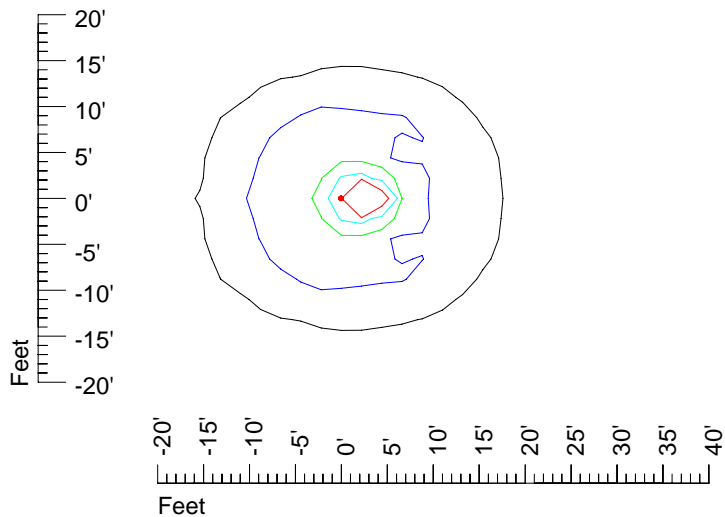

IES Photometric files E299

Isoline template 7' mounting height

Isoline values — 0.1 fc — 0.25 fc — 0.5 fc — 1.0 fc — 2.0 fc

Mounting height 7' Tilt 0°

Mounting height 7' Tilt 30°

Mounting height 7' Tilt 15°

Mounting height 7' Tilt 45°

IES Photometric files E299

Isoline template 9' mounting height

Isoline values — 0.1 fc — 0.25 fc — 0.5 fc — 1.0 fc — 2.0 fc

Mounting height 9' Tilt 0°

Mounting height 9' Tilt 30°

Mounting height 9' Tilt 15°

Mounting height 9' Tilt 45°

IES Photometric files E299

Isoline template 11' mounting height

Isoline values — 0.1 fc — 0.25 fc — 0.5 fc — 1.0 fc — 2.0 fc

Mounting height 11' Tilt 0°

Mounting height 11' Tilt 30°

Mounting height 11' Tilt 15°

Mounting height 11' Tilt 45°

IES Photometric files E299

Isoline template 15' mounting height

Isoline values — 0.1 fc — 0.25 fc — 0.5 fc — 1.0 fc — 2.0 fc