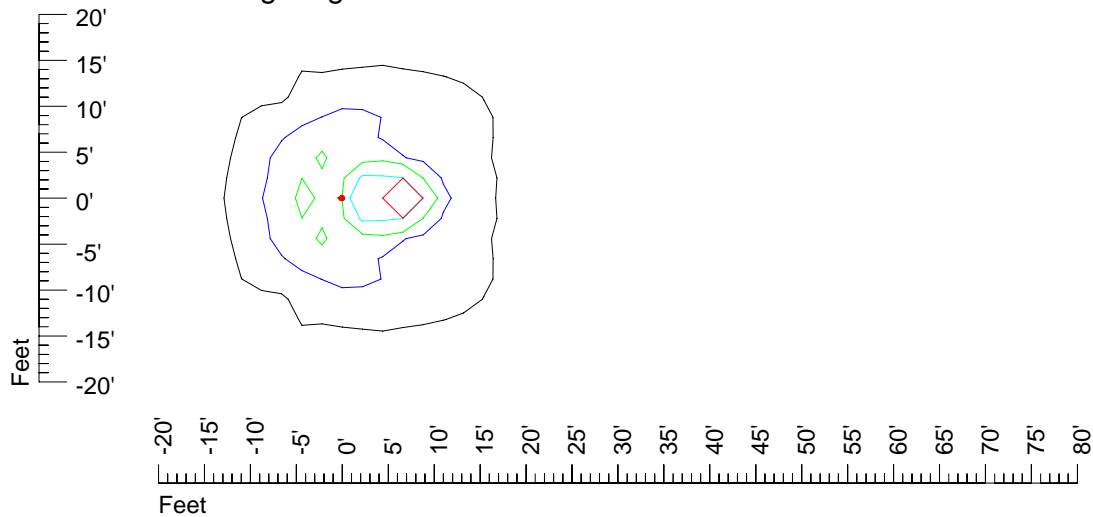

Mounting height 7' Tilt 45°

IES Photometric files E299

Isoline template 9' mounting height

Isoline values — 0.1 fc — 0.25 fc — 0.5 fc — 1.0 fc — 2.0 fc

Mounting height 9' Tilt 0°

Mounting height 9' Tilt 30°

Mounting height 9' Tilt 15°

Mounting height 9' Tilt 45°

IES Photometric files E299

Isoline template 11' mounting height

Isoline values — 0.1 fc — 0.25 fc — 0.5 fc — 1.0 fc — 2.0 fc

Mounting height 11' Tilt 0°

Mounting height 11' Tilt 30°

Mounting height 11' Tilt 15°

Mounting height 11' Tilt 45°

IES Photometric files E299

Isoline template 15' mounting height

Isoline values — 0.1 fc — 0.25 fc — 0.5 fc — 1.0 fc — 2.0 fc