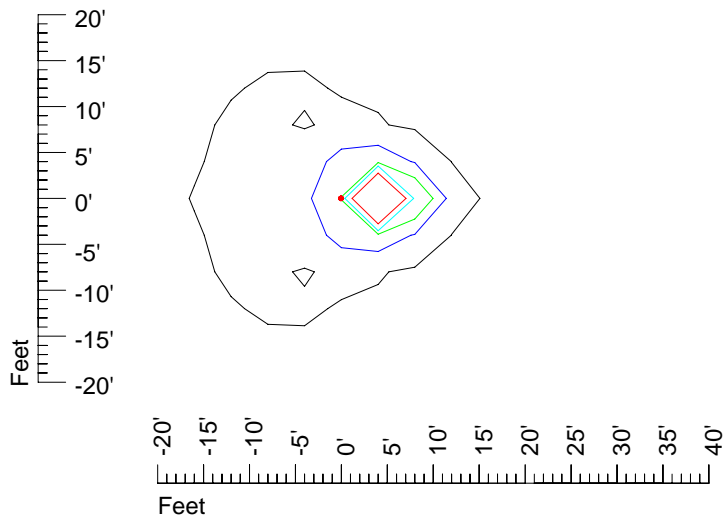

Mounting height 11' Tilt 30°

Mounting height 11' Tilt 15°

Mounting height 11' Tilt 45°

IES Photometric files E299

Isoline template 15' mounting height

Isoline values — 0.1 fc — 0.25 fc — 0.5 fc — 1.0 fc — 2.0 fc

Mounting height 15' Tilt 0°

Mounting height 15' Tilt 30°

Mounting height 15' Tilt 15°

Mounting height 15' Tilt 45°

IES Photometric files E299

Isoline template 20' mounting height

Isoline values — 0.1 fc — 0.25 fc — 0.5 fc — 1.0 fc — 2.0 fc

Mounting height 20' Tilt 0°

Mounting height 20' Tilt 30°

Mounting height 20' Tilt 15°

Mounting height 20' Tilt 45°

IES Photometric files E299

Isoline template 25' mounting height

Isoline values — 0.1 fc — 0.25 fc — 0.5 fc — 1.0 fc — 2.0 fc