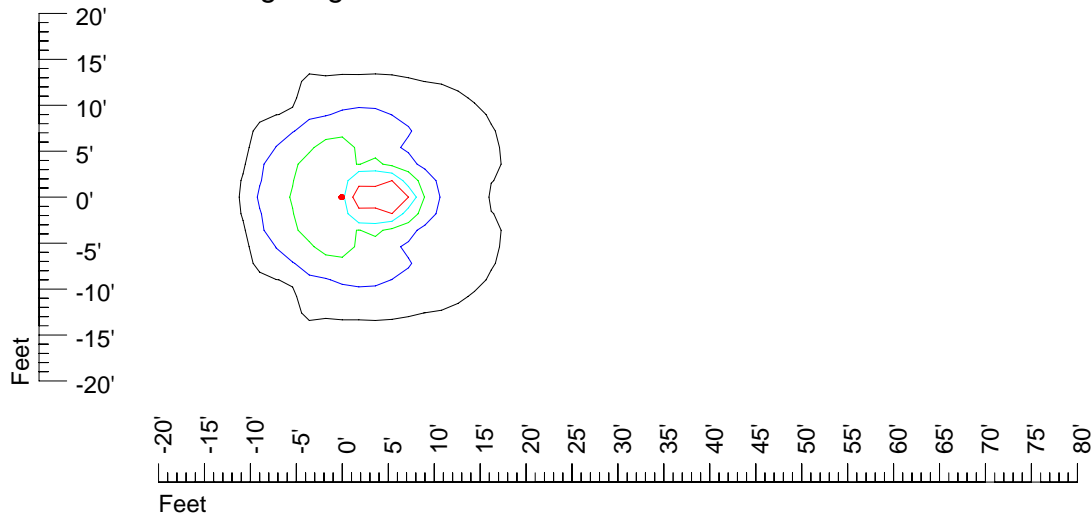

IES Photometric files E299

Isoline template 7' mounting height

Isoline values — 0.1 fc — 0.25 fc — 0.5 fc — 1.0 fc — 2.0 fc

Mounting height 7' Tilt 0°

Mounting height 7' Tilt 30°

Mounting height 7' Tilt 15°

Mounting height 7' Tilt 45°

IES Photometric files E299

Isoline template 9' mounting height

Isoline values — 0.1 fc — 0.25 fc — 0.5 fc — 1.0 fc — 2.0 fc

Mounting height 9' Tilt 0°

Mounting height 9' Tilt 30°

Mounting height 9' Tilt 15°

Mounting height 9' Tilt 45°

IES Photometric files E299

Isoline template 11' mounting height

Isoline values — 0.1 fc — 0.25 fc — 0.5 fc — 1.0 fc — 2.0 fc

Mounting height 11' Tilt 0°