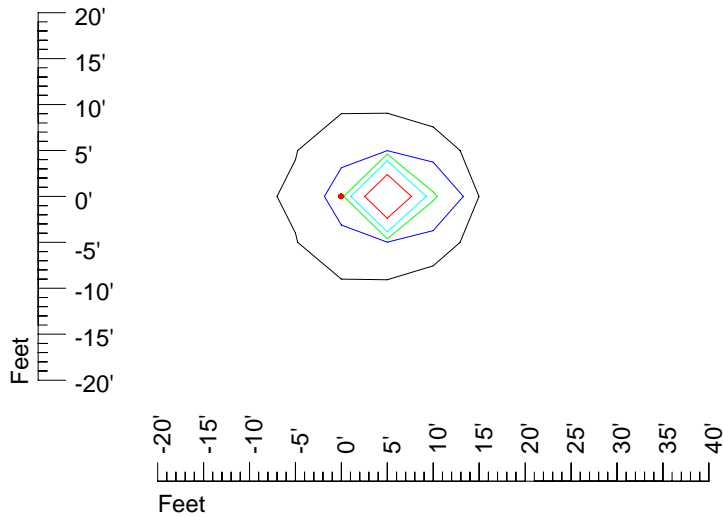

Mounting height 11' Tilt 30°

Mounting height 11' Tilt 15°

Mounting height 11' Tilt 45°

IES Photometric files E299

Isoline template 15' mounting height

Isoline values — 0.1 fc — 0.25 fc — 0.5 fc — 1.0 fc — 2.0 fc

Mounting height 15' Tilt 0°

Mounting height 15' Tilt 30°

Mounting height 15' Tilt 15°

Mounting height 15' Tilt 45°

IES Photometric files E299

Isoline template 20' mounting height

Isoline values — 0.1 fc — 0.25 fc — 0.5 fc — 1.0 fc — 2.0 fc

Mounting height 20' Tilt 0°

Mounting height 20' Tilt 30°

Mounting height 20' Tilt 15°

Mounting height 20' Tilt 45°

IES Photometric files E299

Isoline template 25' mounting height

Isoline values — 0.1 fc — 0.25 fc — 0.5 fc — 1.0 fc — 2.0 fc

Mounting height 25' Tilt 0°

Mounting height 25' Tilt 30°

Mounting height 25' Tilt 15°

Mounting height 25' Tilt 45°

IES Photometric files E299

Isoline template 30' mounting height

Isoline values — 0.1 fc — 0.25 fc — 0.5 fc — 1.0 fc — 2.0 fc