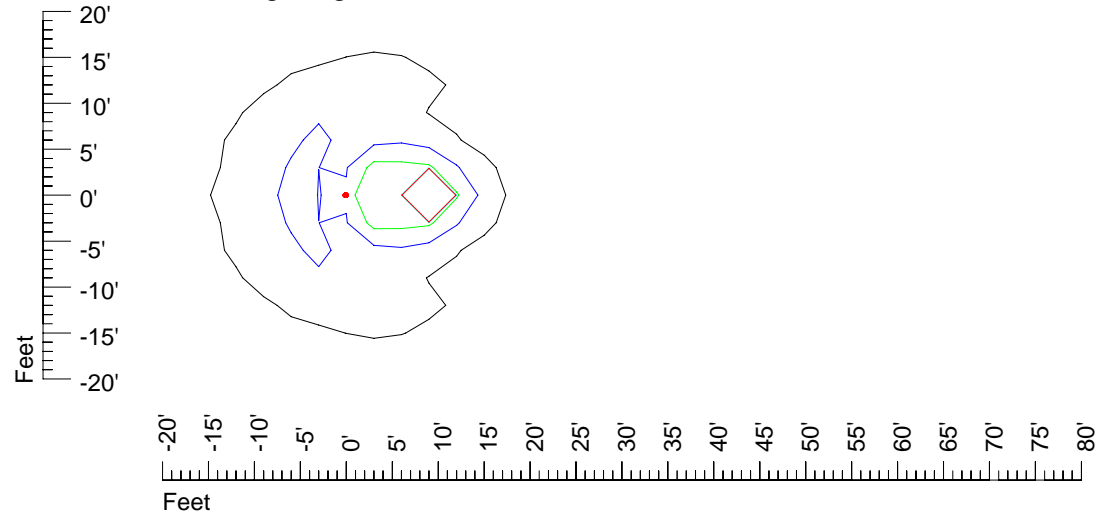

Mounting height 15' Tilt 30°