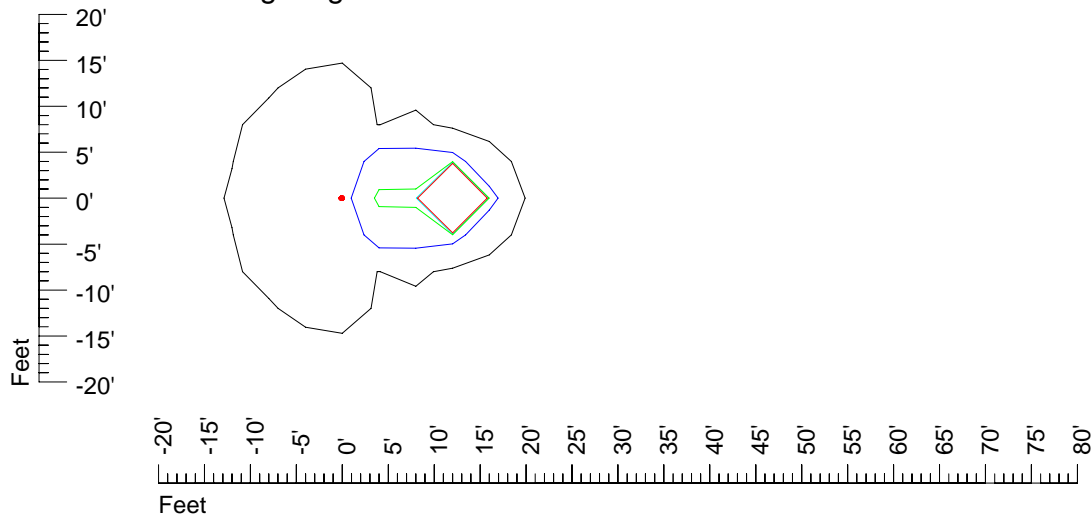

Mounting height 20' Tilt 30°