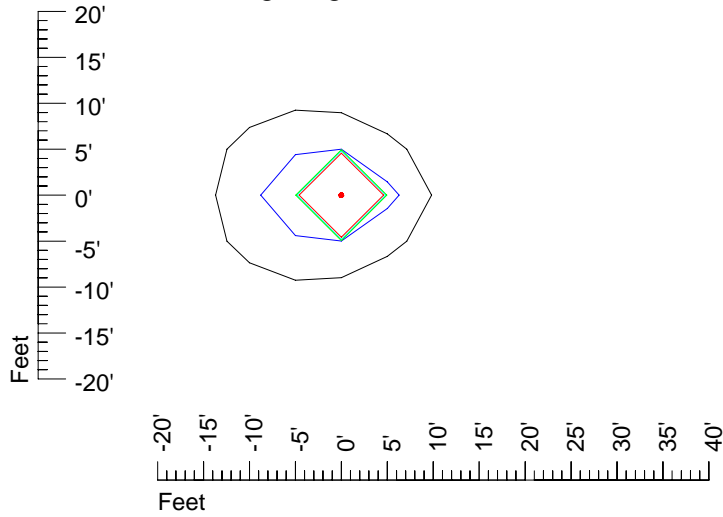

Mounting height 11' Tilt 30°

Mounting height 11' Tilt 15°

Mounting height 11' Tilt 45°

IES Photometric files E299

Isoline template 15' mounting height

Isoline values — 0.1 fc — 0.25 fc — 0.5 fc — 1.0 fc — 2.0 fc

Mounting height 15' Tilt 0°

Mounting height 15' Tilt 30°

Mounting height 15' Tilt 15°

Mounting height 15' Tilt 45°

IES Photometric files E299

Isoline template 20' mounting height

Isoline values — 0.1 fc — 0.25 fc — 0.5 fc — 1.0 fc — 2.0 fc

Mounting height 20' Tilt 0°

Mounting height 20' Tilt 30°

Mounting height 20' Tilt 15°

Mounting height 20' Tilt 45°

IES Photometric files E299

Isoline template 25' mounting height

Isoline values — 0.1 fc — 0.25 fc — 0.5 fc — 1.0 fc — 2.0 fc

Mounting height 25' Tilt 0°

Mounting height 25' Tilt 30°

Mounting height 25' Tilt 15°

Mounting height 25' Tilt 45°

IES Photometric files E299

Isoline template 30' mounting height

Isoline values — 0.1 fc — 0.25 fc — 0.5 fc — 1.0 fc — 2.0 fc