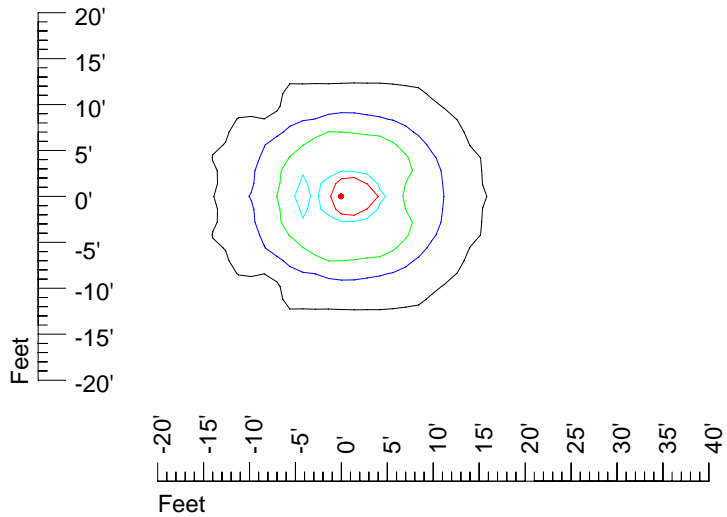

IES Photometric files E299

Isoline template 7' mounting height

Isoline values — 0.1 fc — 0.25 fc — 0.5 fc — 1.0 fc — 2.0 fc

Mounting height 7' Tilt 0°

Mounting height 7' Tilt 30°

Mounting height 7' Tilt 15°

Mounting height 7' Tilt 45°

IES Photometric files E299

Isoline template 9' mounting height

Isoline values — 0.1 fc — 0.25 fc — 0.5 fc — 1.0 fc — 2.0 fc

Mounting height 9' Tilt 0°

Mounting height 9' Tilt 30°

Mounting height 9' Tilt 15°

Mounting height 9' Tilt 45°

IES Photometric files E299

Isoline template 11' mounting height

Isoline values — 0.1 fc — 0.25 fc — 0.5 fc — 1.0 fc — 2.0 fc

Mounting height 11' Tilt 0°

Mounting height 20' Tilt 0°

Mounting height 20' Tilt 30°

Mounting height 20' Tilt 15°

Mounting height 20' Tilt 45°

IES Photometric files E299

Isoline template 25' mounting height

Isoline values — 0.1 fc — 0.25 fc — 0.5 fc — 1.0 fc — 2.0 fc