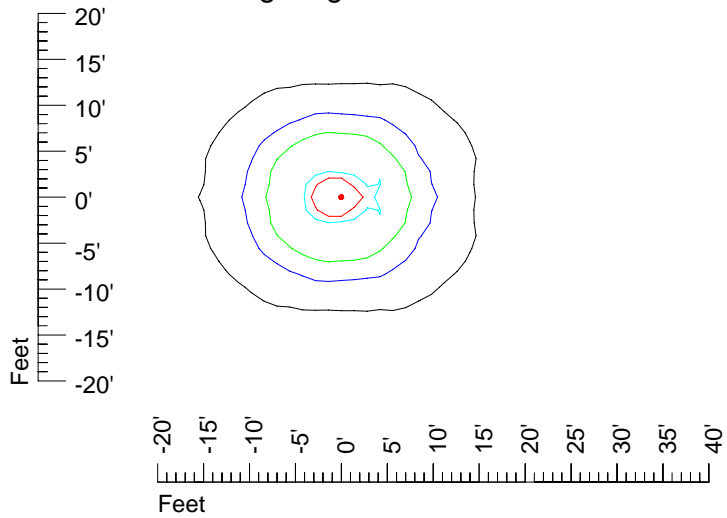

IES Photometric files E299

Isoline template 7' mounting height

Isoline values — 0.1 fc — 0.25 fc — 0.5 fc — 1.0 fc — 2.0 fc

Mounting height 7' Tilt 0°

Mounting height 7' Tilt 30°

Mounting height 7' Tilt 15°

Mounting height 7' Tilt 45°

IES Photometric files E299

Isoline template 9' mounting height

Isoline values — 0.1 fc — 0.25 fc — 0.5 fc — 1.0 fc — 2.0 fc

Mounting height 9' Tilt 0°

Mounting height 9' Tilt 30°

Mounting height 9' Tilt 15°

Mounting height 9' Tilt 45°

IES Photometric files E299

Isoline template 11' mounting height

Isoline values — 0.1 fc — 0.25 fc — 0.5 fc — 1.0 fc — 2.0 fc

Mounting height 11' Tilt 0°

Mounting height 20' Tilt 0°

Mounting height 20' Tilt 30°

Mounting height 20' Tilt 15°

Mounting height 20' Tilt 45°

IES Photometric files E299

Isoline template 25' mounting height

Isoline values — 0.1 fc — 0.25 fc — 0.5 fc — 1.0 fc — 2.0 fc