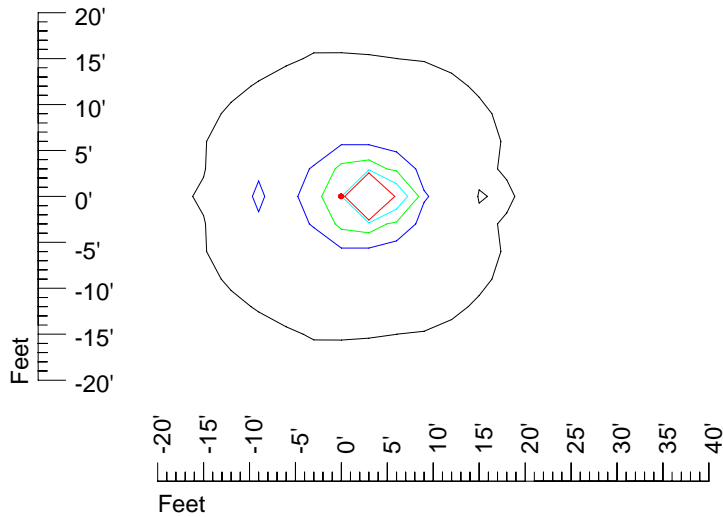

IES Photometric files E299

Isoline template 7' mounting height

Isoline values — 0.1 fc — 0.25 fc — 0.5 fc — 1.0 fc — 2.0 fc

Mounting height 7' Tilt 0°

Mounting height 7' Tilt 30°

Mounting height 7' Tilt 15°

Mounting height 9' Tilt 15°

Mounting height 9' Tilt 45°

IES Photometric files E299

Isoline template 11' mounting height

Isoline values — 0.1 fc — 0.25 fc — 0.5 fc — 1.0 fc — 2.0 fc

Mounting height 11' Tilt 0°

Mounting height 11' Tilt 30°

Mounting height 11' Tilt 15°

Mounting height 11' Tilt 45°

IES Photometric files E299

Isoline template 15' mounting height

Isoline values — 0.1 fc — 0.25 fc — 0.5 fc — 1.0 fc — 2.0 fc

Mounting height 15' Tilt 0°

Mounting height 15' Tilt 30°

Mounting height 15' Tilt 15°

Mounting height 15' Tilt 45°

IES Photometric files E299

Isoline template 20' mounting height

Isoline values — 0.1 fc — 0.25 fc — 0.5 fc — 1.0 fc — 2.0 fc