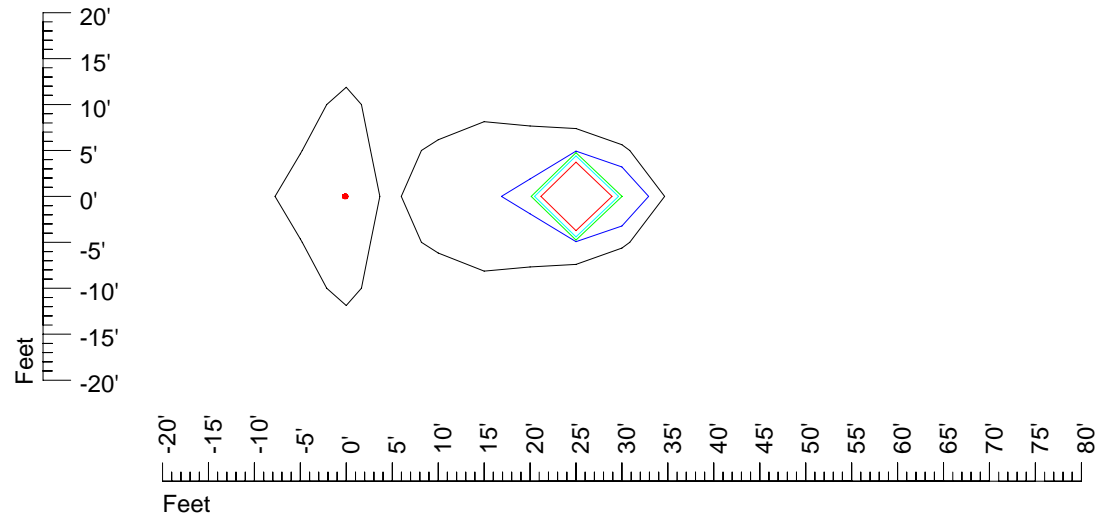

Mounting height 20' Tilt 0°

Mounting height 20' Tilt 30°

Mounting height 20' Tilt 15°

Mounting height 20' Tilt 45°

IES Photometric files E299

Isoline template 25' mounting height

Isoline values — 0.1 fc — 0.25 fc — 0.5 fc — 1.0 fc — 2.0 fc

Mounting height 25' Tilt 0°

Mounting height 25' Tilt 30°

Mounting height 25' Tilt 15°

Mounting height 25' Tilt 45°

IES Photometric files E299

Isoline template 30' mounting height

Isoline values — 0.1 fc — 0.25 fc — 0.5 fc — 1.0 fc — 2.0 fc

Mounting height 30' Tilt 0°

Mounting height 30' Tilt 30°

Mounting height 30' Tilt 15°

Mounting height 30' Tilt 45°