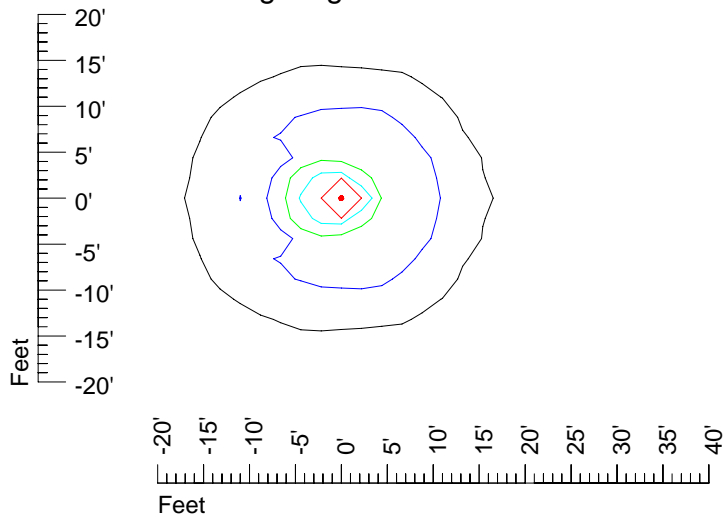

IES Photometric files E299

Isoline template 7' mounting height

Isoline values — 0.1 fc — 0.25 fc — 0.5 fc — 1.0 fc — 2.0 fc

Mounting height 7' Tilt 0°

Mounting height 7' Tilt 30°

Mounting height 7' Tilt 15°

Mounting height 7' Tilt 45°

IES Photometric files E299

Isoline template 9' mounting height

Isoline values — 0.1 fc — 0.25 fc — 0.5 fc — 1.0 fc — 2.0 fc

Mounting height 9' Tilt 0°

Mounting height 9' Tilt 30°

Mounting height 9' Tilt 15°

Mounting height 9' Tilt 45°

IES Photometric files E299

Isoline template 11' mounting height

Isoline values — 0.1 fc — 0.25 fc — 0.5 fc — 1.0 fc — 2.0 fc

Mounting height 11' Tilt 0°

Mounting height 11' Tilt 30°

Mounting height 11' Tilt 15°

Mounting height 11' Tilt 45°

IES Photometric files E299

Isoline template 15' mounting height

Isoline values — 0.1 fc — 0.25 fc — 0.5 fc — 1.0 fc — 2.0 fc