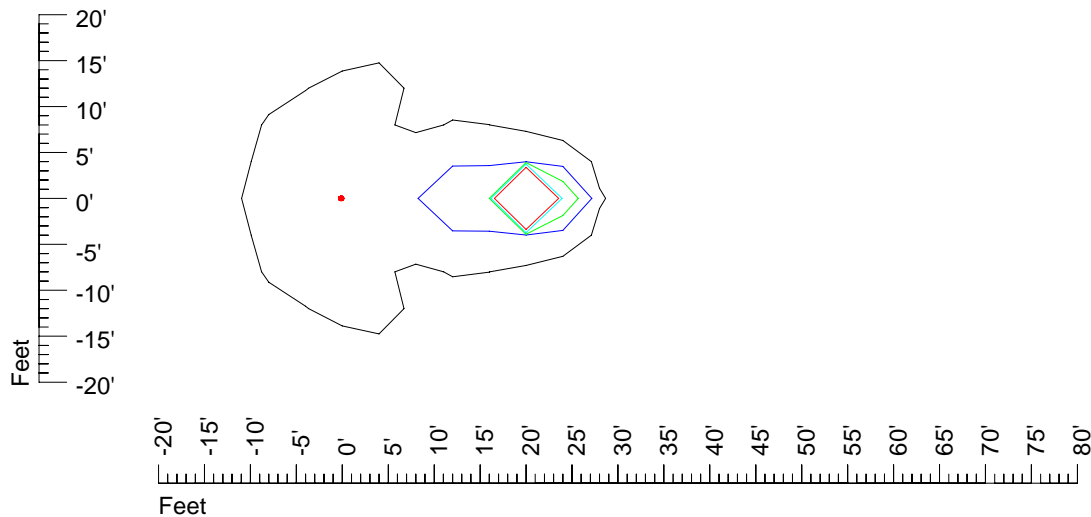

IES Photometric files E299

Isoline template 7' mounting height

Isoline values — 0.1 fc — 0.25 fc — 0.5 fc — 1.0 fc — 2.0 fc

Mounting height 7' Tilt 0°

Mounting height 7' Tilt 30°

Mounting height 7' Tilt 15°

Mounting height 15' Tilt 0°

Mounting height 15' Tilt 30°

Mounting height 15' Tilt 15°

Mounting height 15' Tilt 45°

IES Photometric files E299

Isoline template 20' mounting height

Isoline values — 0.1 fc — 0.25 fc — 0.5 fc — 1.0 fc — 2.0 fc

Mounting height 20' Tilt 0°

Mounting height 20' Tilt 30°

Mounting height 20' Tilt 15°

Mounting height 20' Tilt 45°

IES Photometric files E299

Isoline template 25' mounting height

Isoline values — 0.1 fc — 0.25 fc — 0.5 fc — 1.0 fc — 2.0 fc

Mounting height 25' Tilt 0°

Mounting height 25' Tilt 30°

Mounting height 25' Tilt 15°

Mounting height 25' Tilt 45°

IES Photometric files E299

Isoline template 30' mounting height

Isoline values — 0.1 fc — 0.25 fc — 0.5 fc — 1.0 fc — 2.0 fc