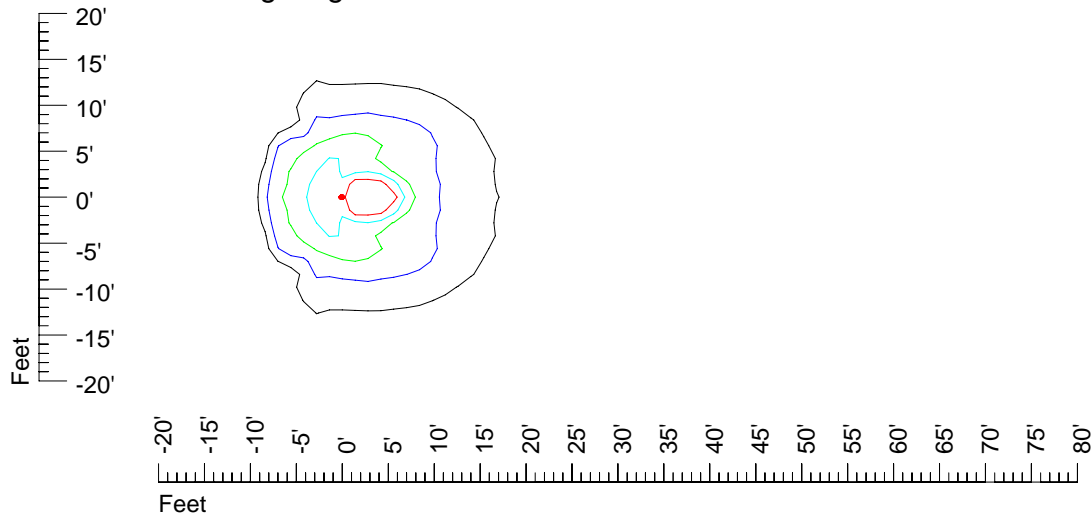

IES Photometric files E299

Isoline template 7' mounting height

Isoline values — 0.1 fc — 0.25 fc — 0.5 fc — 1.0 fc — 2.0 fc

Mounting height 7' Tilt 0°

Mounting height 7' Tilt 30°

Mounting height 7' Tilt 15°

Mounting height 7' Tilt 45°

IES Photometric files E299

Isoline template 9' mounting height

Isoline values — 0.1 fc — 0.25 fc — 0.5 fc — 1.0 fc — 2.0 fc

Mounting height 9' Tilt 0°

Mounting height 9' Tilt 30°

Mounting height 9' Tilt 15°

Mounting height 9' Tilt 45°

IES Photometric files E299

Isoline template 11' mounting height

Isoline values — 0.1 fc — 0.25 fc — 0.5 fc — 1.0 fc — 2.0 fc

Mounting height 11' Tilt 0°

Mounting height 30' Tilt 0°

Mounting height 30' Tilt 30°

Mounting height 30' Tilt 15°

Mounting height 30' Tilt 45°