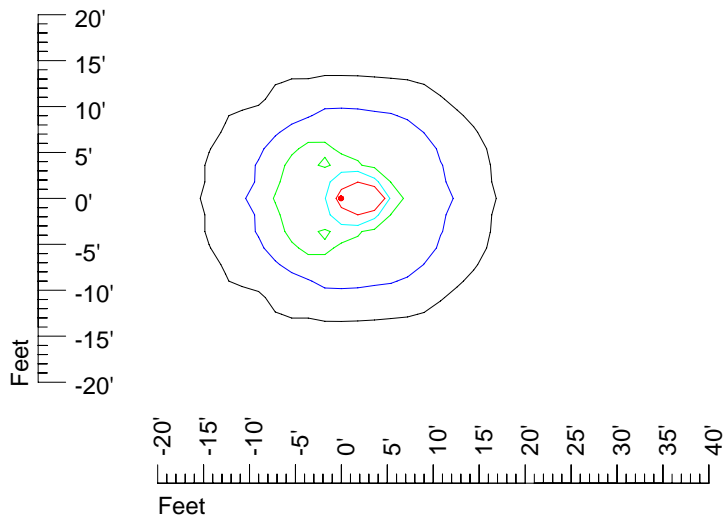

IES Photometric files E299

Isoline template 7' mounting height

Isoline values — 0.1 fc — 0.25 fc — 0.5 fc — 1.0 fc — 2.0 fc

Mounting height 7' Tilt 0°

Mounting height 7' Tilt 30°

Mounting height 7' Tilt 15°

Mounting height 7' Tilt 45°

IES Photometric files E299

Isoline template 9' mounting height

Isoline values — 0.1 fc — 0.25 fc — 0.5 fc — 1.0 fc — 2.0 fc

Mounting height 9' Tilt 0°

Mounting height 9' Tilt 30°

Mounting height 9' Tilt 15°

Mounting height 9' Tilt 45°

IES Photometric files E299

Isoline template 11' mounting height

Isoline values — 0.1 fc — 0.25 fc — 0.5 fc — 1.0 fc — 2.0 fc

Mounting height 11' Tilt 0°

Mounting height 11' Tilt 30°

Mounting height 11' Tilt 15°

Mounting height 11' Tilt 45°

IES Photometric files E299

Isoline template 15' mounting height

Isoline values — 0.1 fc — 0.25 fc — 0.5 fc — 1.0 fc — 2.0 fc