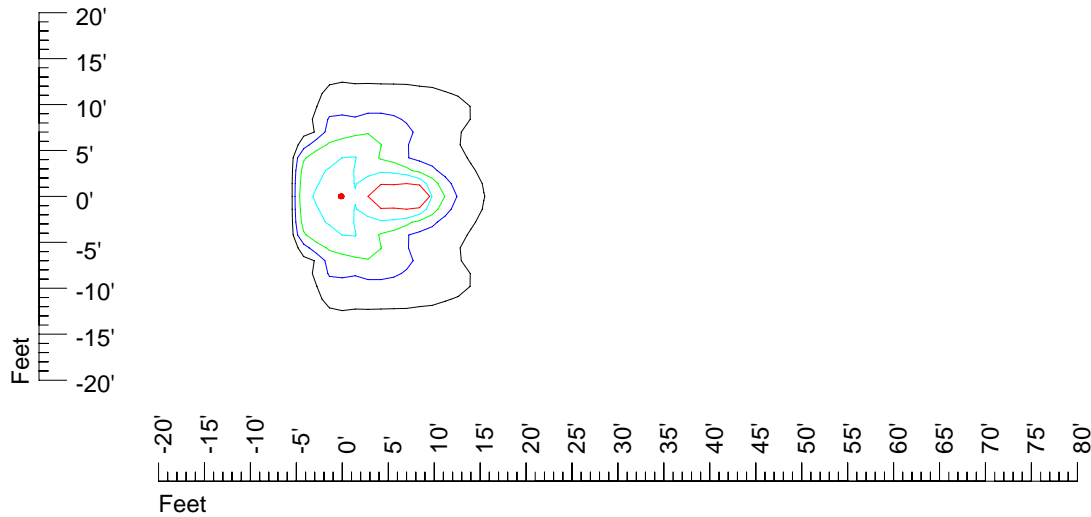

IES Photometric files E299

Isoline template 7' mounting height

Isoline values — 0.1 fc — 0.25 fc — 0.5 fc — 1.0 fc — 2.0 fc

Mounting height 7' Tilt 0°

Mounting height 7' Tilt 30°

Mounting height 7' Tilt 15°

Mounting height 7' Tilt 45°

IES Photometric files E299

Isoline template 9' mounting height

Isoline values — 0.1 fc — 0.25 fc — 0.5 fc — 1.0 fc — 2.0 fc

Mounting height 9' Tilt 0°

Mounting height 9' Tilt 30°

Mounting height 30' Tilt 0°

Mounting height 30' Tilt 30°

Mounting height 30' Tilt 15°

Mounting height 30' Tilt 45°