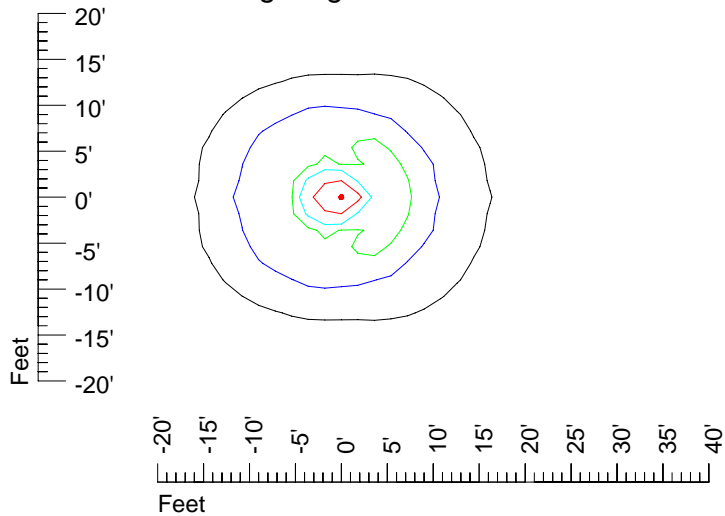

IES Photometric files E299

Isoline template 7' mounting height

Isoline values — 0.1 fc — 0.25 fc — 0.5 fc — 1.0 fc — 2.0 fc

Mounting height 7' Tilt 0°

Mounting height 7' Tilt 30°

Mounting height 7' Tilt 15°

Mounting height 7' Tilt 45°

IES Photometric files E299

Isoline template 9' mounting height

Isoline values — 0.1 fc — 0.25 fc — 0.5 fc — 1.0 fc — 2.0 fc

Mounting height 9' Tilt 0°

Mounting height 9' Tilt 30°

Mounting height 9' Tilt 15°

Mounting height 9' Tilt 45°

IES Photometric files E299

Isoline template 11' mounting height

Isoline values — 0.1 fc — 0.25 fc — 0.5 fc — 1.0 fc — 2.0 fc

Mounting height 11' Tilt 0°

Mounting height 11' Tilt 30°

Mounting height 11' Tilt 15°

Mounting height 11' Tilt 45°

IES Photometric files E299

Isoline template 15' mounting height

Isoline values — 0.1 fc — 0.25 fc — 0.5 fc — 1.0 fc — 2.0 fc