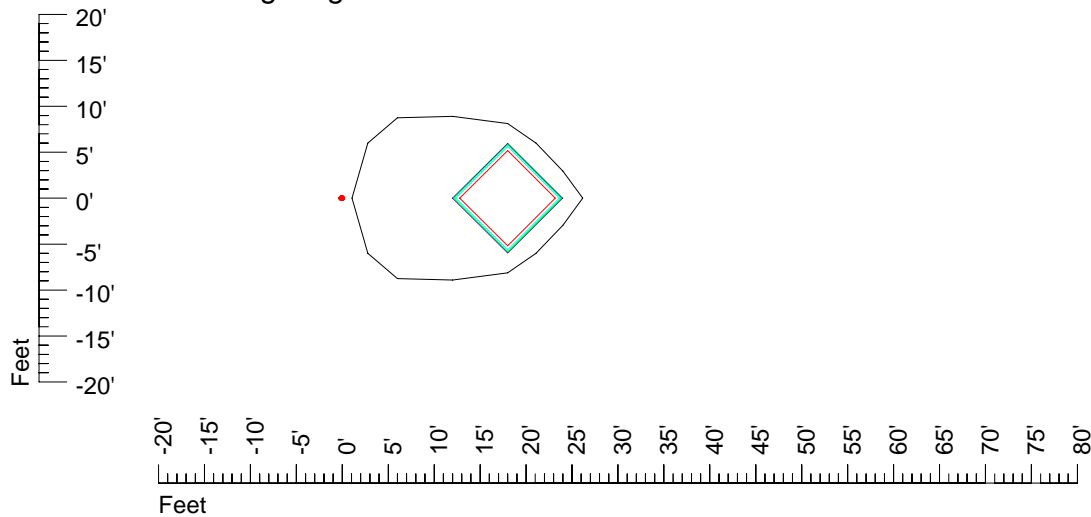

Mounting height 30' Tilt 30°