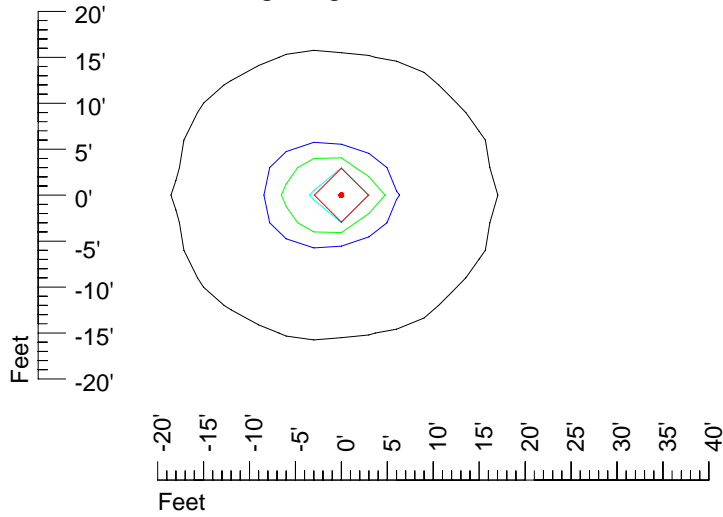

IES Photometric files E299

Isoline template 7' mounting height

Isoline values — 0.1 fc — 0.25 fc — 0.5 fc — 1.0 fc — 2.0 fc

Mounting height 7' Tilt 0°

Mounting height 7' Tilt 30°

Mounting height 7' Tilt 15°

Mounting height 9' Tilt 15°

Mounting height 9' Tilt 45°

IES Photometric files E299

Isoline template 11' mounting height

Isoline values — 0.1 fc — 0.25 fc — 0.5 fc — 1.0 fc — 2.0 fc

Mounting height 11' Tilt 0°

Mounting height 11' Tilt 30°

Mounting height 11' Tilt 15°

Mounting height 11' Tilt 45°

IES Photometric files E299

Isoline template 15' mounting height

Isoline values — 0.1 fc — 0.25 fc — 0.5 fc — 1.0 fc — 2.0 fc

Mounting height 15' Tilt 0°

Mounting height 15' Tilt 30°

Mounting height 15' Tilt 15°

Mounting height 15' Tilt 45°

IES Photometric files E299

Isoline template 20' mounting height

Isoline values — 0.1 fc — 0.25 fc — 0.5 fc — 1.0 fc — 2.0 fc