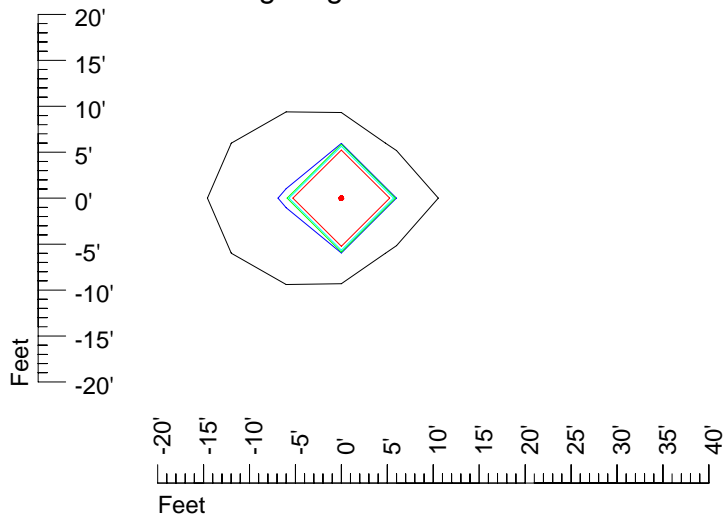

IES Photometric files E299

Isoline template 30' mounting height

Isoline values — 0.1 fc — 0.25 fc — 0.5 fc — 1.0 fc — 2.0 fc

Mounting height 30' Tilt 0°