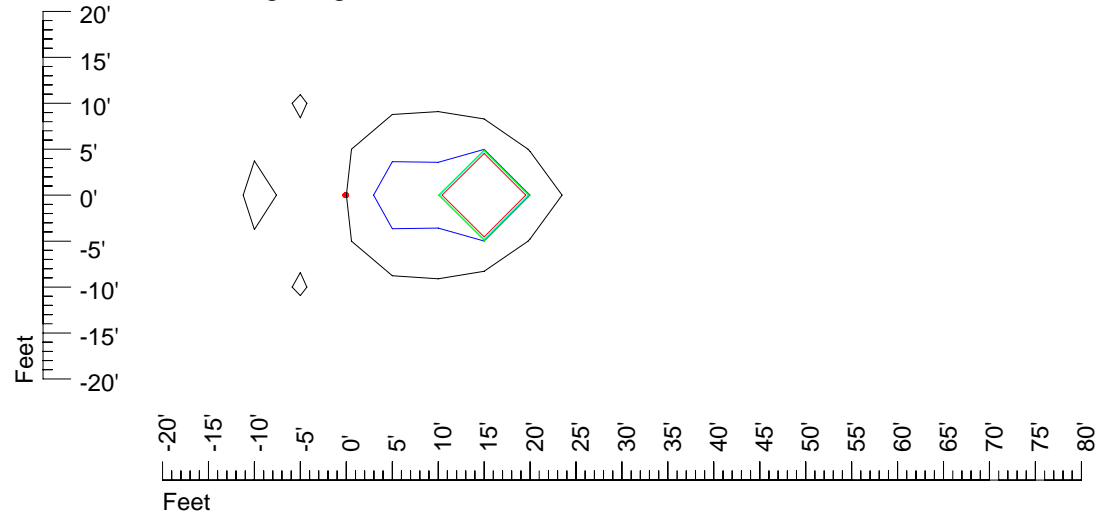

Mounting height 25' Tilt 30°