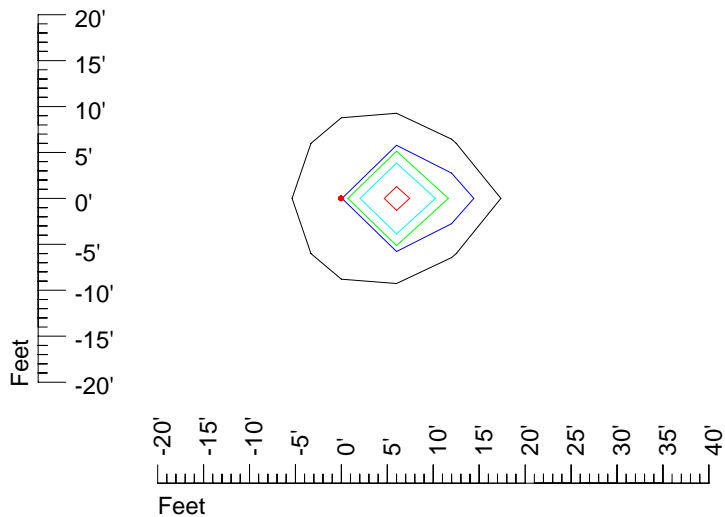

IES Photometric files E299

Isoline template 7' mounting height

Isoline values — 0.1 fc — 0.25 fc — 0.5 fc — 1.0 fc — 2.0 fc

Mounting height 7' Tilt 0°

Mounting height 7' Tilt 30°

Mounting height 7' Tilt 15°

Mounting height 20' Tilt 0°

Mounting height 20' Tilt 30°

Mounting height 20' Tilt 15°

Mounting height 20' Tilt 45°

IES Photometric files E299

Isoline template 25' mounting height

Isoline values — 0.1 fc — 0.25 fc — 0.5 fc — 1.0 fc — 2.0 fc

Mounting height 25' Tilt 0°

Mounting height 25' Tilt 30°

Mounting height 25' Tilt 15°

Mounting height 25' Tilt 45°

IES Photometric files E299

Isoline template 30' mounting height

Isoline values — 0.1 fc — 0.25 fc — 0.5 fc — 1.0 fc — 2.0 fc

Mounting height 30' Tilt 0°

Mounting height 30' Tilt 30°

Mounting height 30' Tilt 15°

Mounting height 30' Tilt 45°