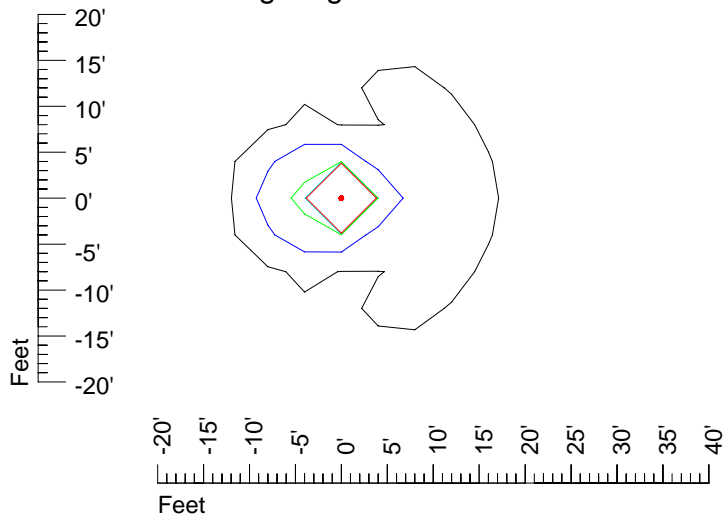

IES Photometric files E299

Isoline template 7' mounting height

Isoline values — 0.1 fc — 0.25 fc — 0.5 fc — 1.0 fc — 2.0 fc

Mounting height 7' Tilt 0°

Mounting height 7' Tilt 30°

Mounting height 7' Tilt 15°

Mounting height 11' Tilt 30°

Mounting height 11' Tilt 15°

Mounting height 11' Tilt 45°

IES Photometric files E299

Isoline template 15' mounting height

Isoline values — 0.1 fc — 0.25 fc — 0.5 fc — 1.0 fc — 2.0 fc

Mounting height 15' Tilt 0°

Mounting height 15' Tilt 30°

Mounting height 15' Tilt 15°

Mounting height 15' Tilt 45°

IES Photometric files E299

Isoline template 20' mounting height

Isoline values — 0.1 fc — 0.25 fc — 0.5 fc — 1.0 fc — 2.0 fc

Mounting height 20' Tilt 0°

Mounting height 20' Tilt 30°

Mounting height 20' Tilt 15°

Mounting height 20' Tilt 45°

IES Photometric files E299

Isoline template 25' mounting height

Isoline values — 0.1 fc — 0.25 fc — 0.5 fc — 1.0 fc — 2.0 fc