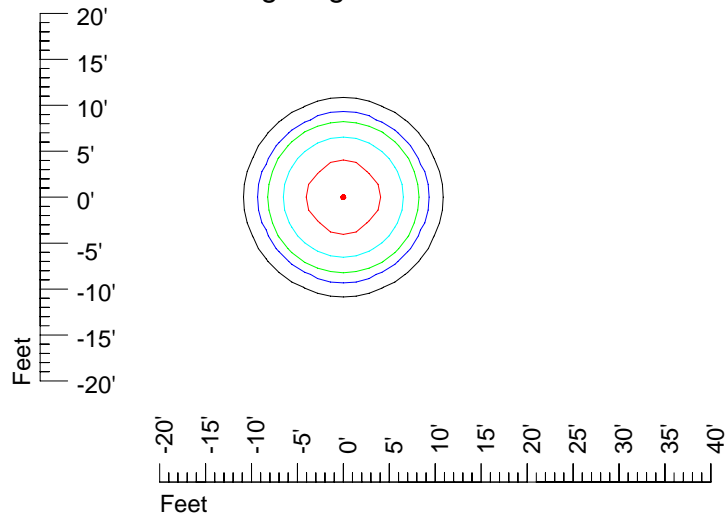

## Isoline template 7' mounting height

Isoline values — 0.1 fc — 0.25 fc — 0.5 fc — 1.0 fc — 2.0 fc

Mounting height 7' Tilt 0°

Mounting height 7' Tilt 30°

Mounting height 7' Tilt 15°

Mounting height 7' Tilt 45°