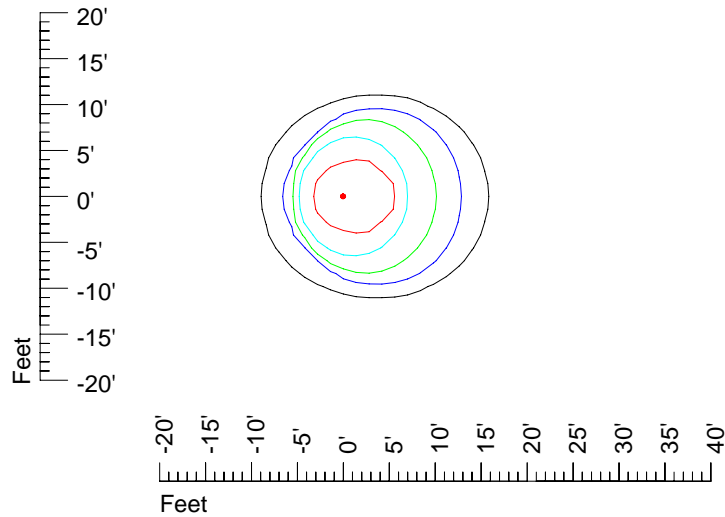

## Isoline template 7' mounting height

Isoline values — 0.1 fc — 0.25 fc — 0.5 fc — 1.0 fc — 2.0 fc

Mounting height 7' Tilt 0°

Mounting height 7' Tilt 30°

Mounting height 7' Tilt 15°

Mounting height 7' Tilt 45°

# IES Photometric files E315

Isoline template 9' mounting height

Isoline values — 0.1 fc — 0.25 fc — 0.5 fc — 1.0 fc — 2.0 fc

Mounting height 9' Tilt 0°

Mounting height 9' Tilt 30°

Mounting height 9' Tilt 15°