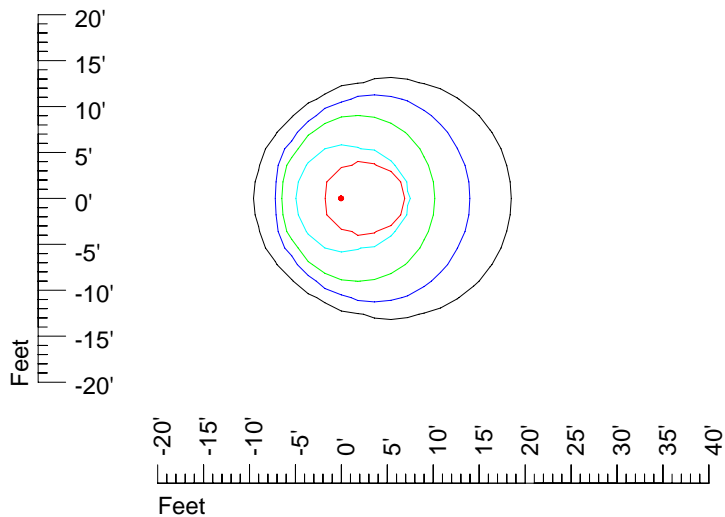

## Isoline template 7' mounting height

Isoline values — 0.1 fc — 0.25 fc — 0.5 fc — 1.0 fc — 2.0 fc

Mounting height 7' Tilt 0°

Mounting height 7' Tilt 30°

Mounting height 7' Tilt 15°

Mounting height 7' Tilt 45°

# IES Photometric files E315

Isoline template 9' mounting height

Isoline values — 0.1 fc — 0.25 fc — 0.5 fc — 1.0 fc — 2.0 fc

Mounting height 9' Tilt 0°

Mounting height 9' Tilt 30°

Mounting height 9' Tilt 15°