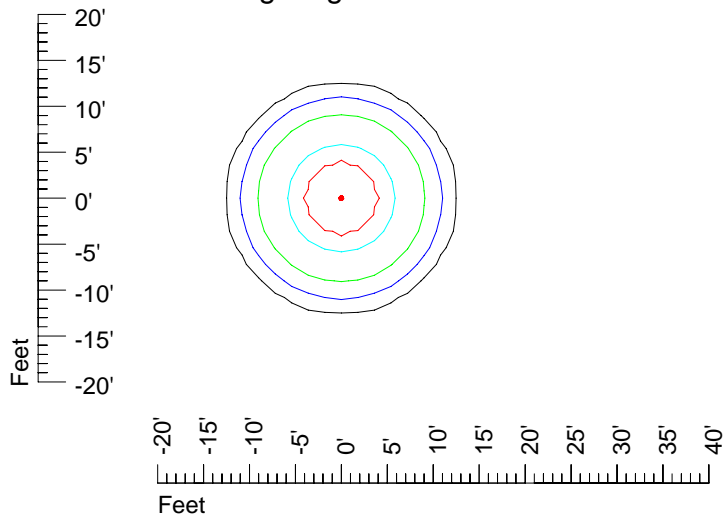

## Isoline template 7' mounting height

Isoline values — 0.1 fc — 0.25 fc — 0.5 fc — 1.0 fc — 2.0 fc

Mounting height 7' Tilt 0°

Mounting height 7' Tilt 30°

Mounting height 7' Tilt 15°

Mounting height 7' Tilt 45°

# IES Photometric files E315

Isoline template 9' mounting height

Isoline values — 0.1 fc — 0.25 fc — 0.5 fc — 1.0 fc — 2.0 fc

Mounting height 9' Tilt 0°

Mounting height 9' Tilt 30°

Mounting height 9' Tilt 15°