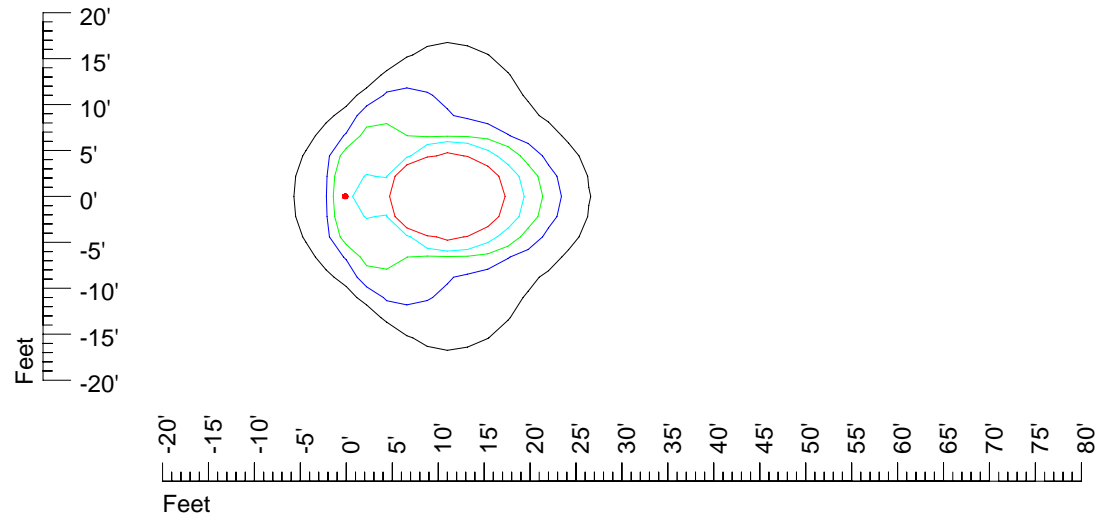

## Isoline template 11' mounting height

Isoline values — 0.1 fc — 0.25 fc — 0.5 fc — 1.0 fc — 2.0 fc

Mounting height 11' Tilt 0°

Mounting height 11' Tilt 30°

Mounting height 11' Tilt 15°

Mounting height 11' Tilt 45°