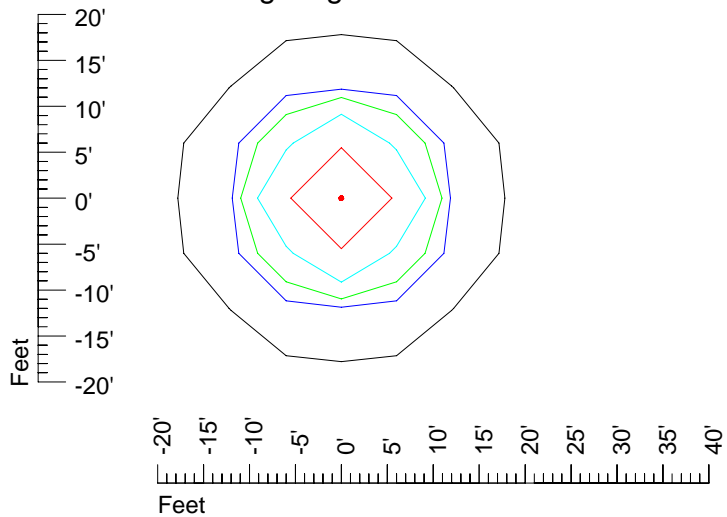

IES Photometric files E315

Isoline template 30' mounting height

Isoline values — 0.1 fc — 0.25 fc — 0.5 fc — 1.0 fc — 2.0 fc

Mounting height 30' Tilt 0°