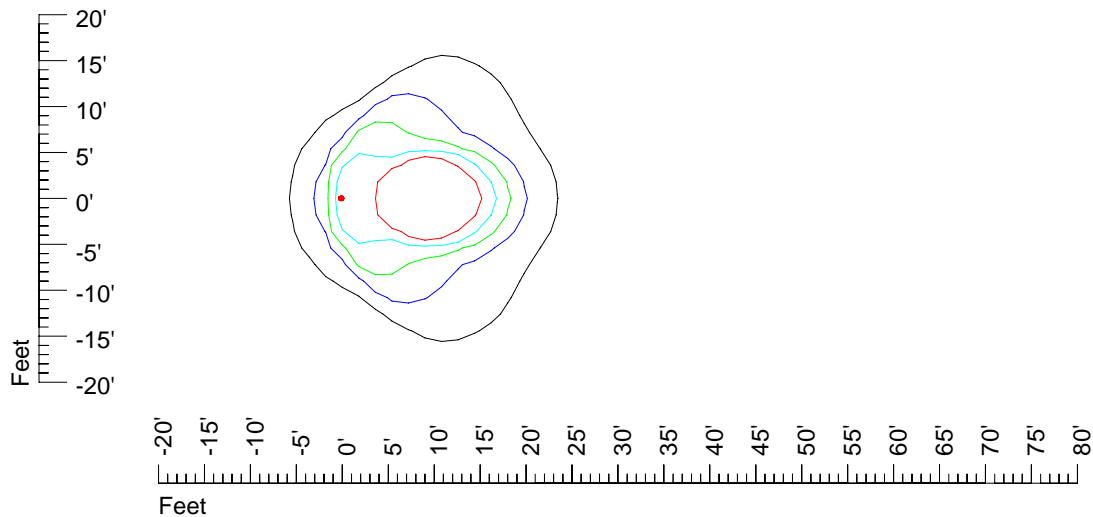

Mounting height 9' Tilt 45°