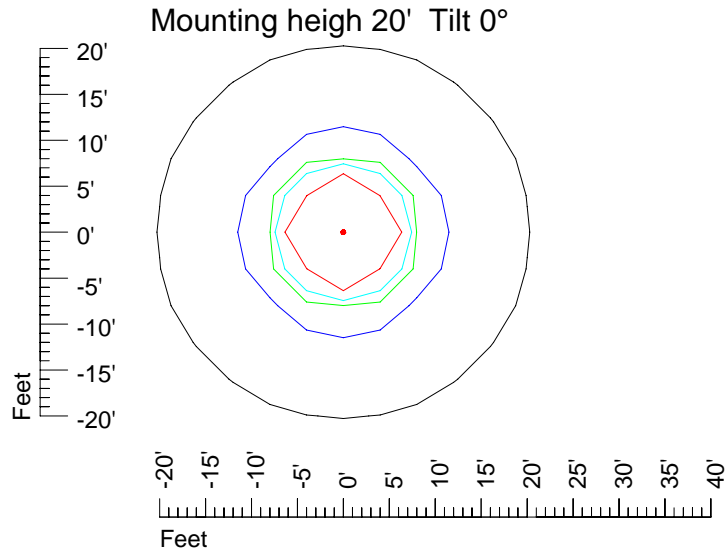

IES Photometric files E315

Isoline template 20' mounting height

Isoline values — 0.1 fc — 0.25 fc — 0.5 fc — 1.0 fc — 2.0 fc