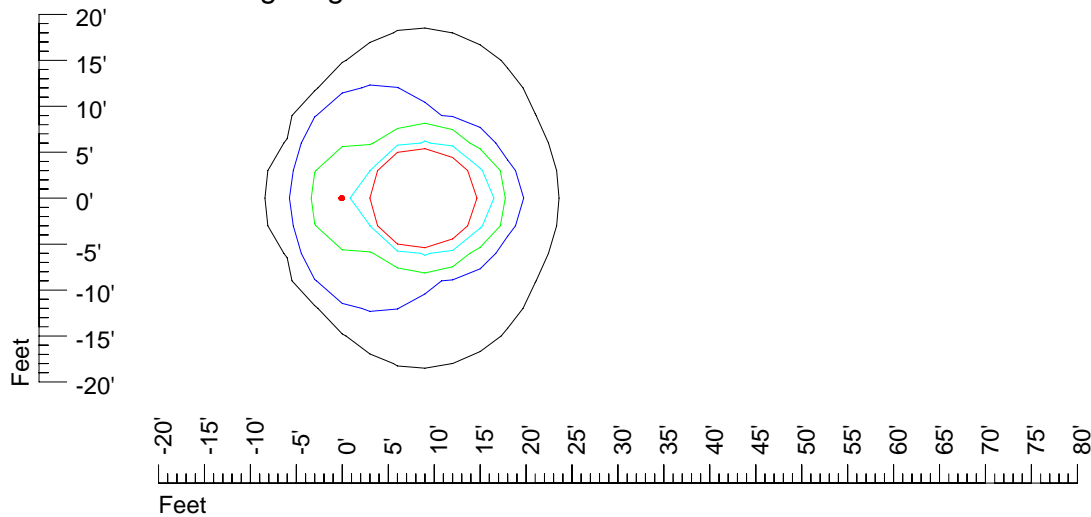

Mounting height 15' Tilt 30°