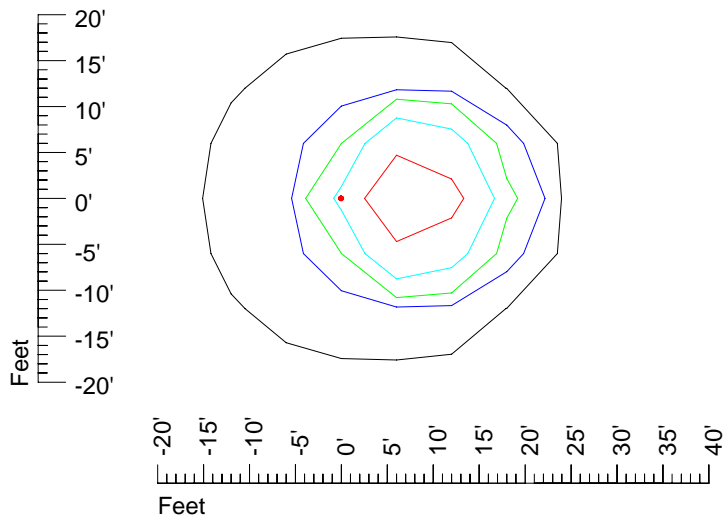

## Isoline template 30' mounting height

Isoline values — 0.1 fc — 0.25 fc — 0.5 fc — 1.0 fc — 2.0 fc

Mounting height 30' Tilt 0°

Mounting height 30' Tilt 30°

Mounting height 30' Tilt 15°

Mounting height 30' Tilt 45°