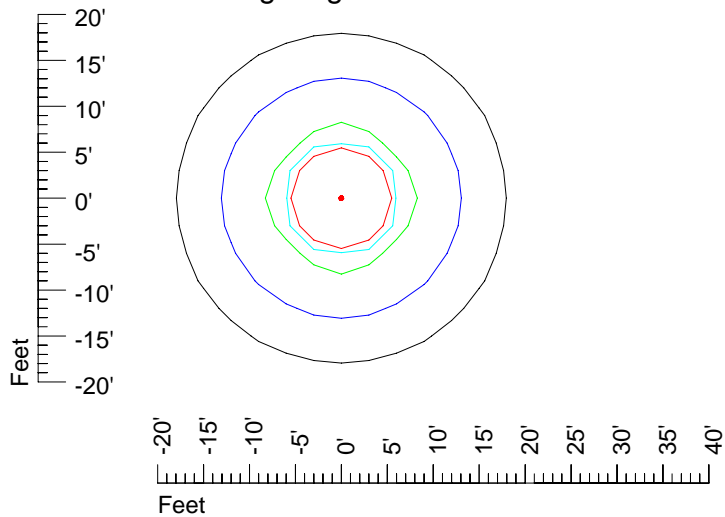

IES Photometric files E315

Isoline template 15' mounting height

Isoline values — 0.1 fc — 0.25 fc — 0.5 fc — 1.0 fc — 2.0 fc

Mounting height 15' Tilt 0°