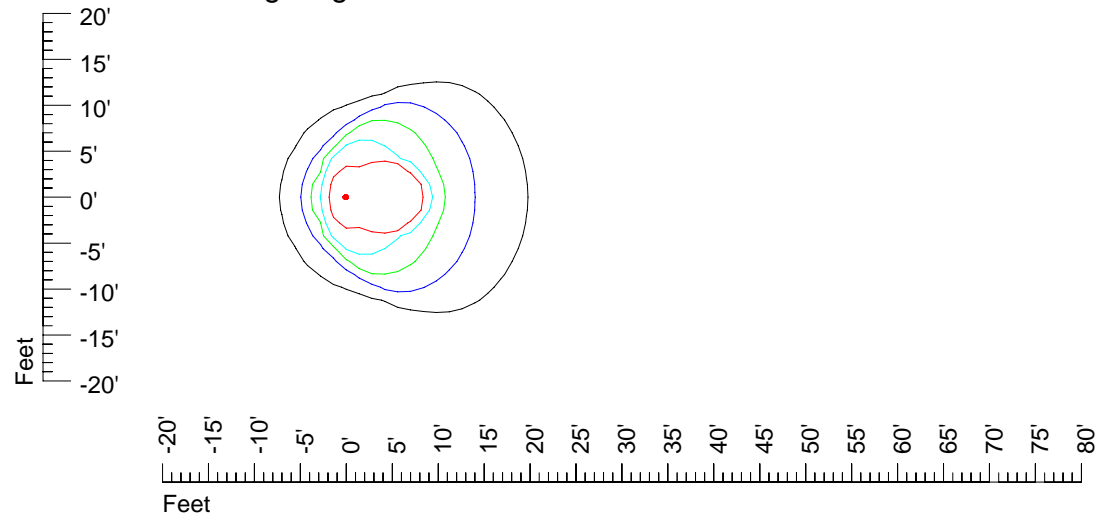

## Isoline template 7' mounting height

Isoline values — 0.1 fc — 0.25 fc — 0.5 fc — 1.0 fc — 2.0 fc

Mounting height 7' Tilt 0°

Mounting height 7' Tilt 30°

Mounting height 7' Tilt 15°

Mounting height 7' Tilt 45°