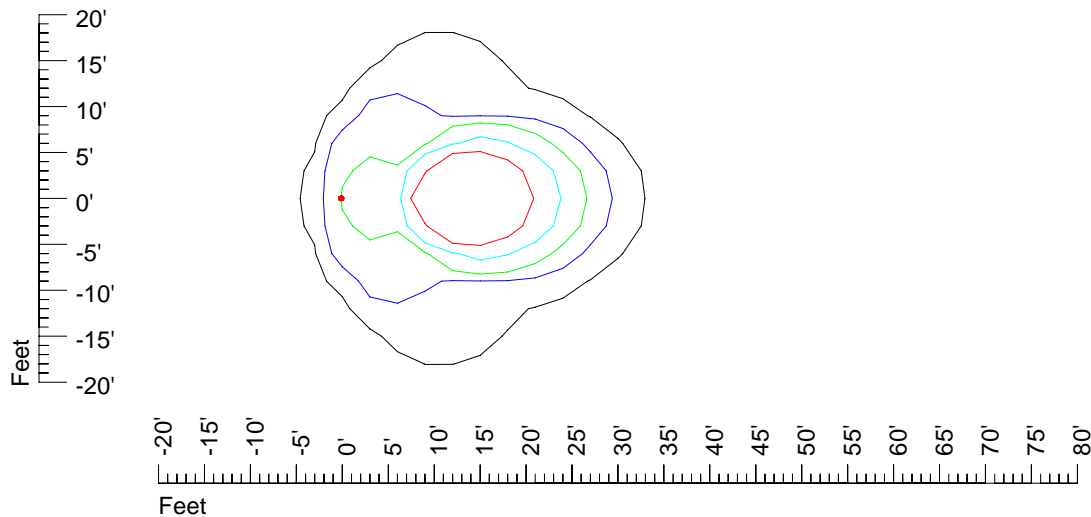

## Isoline template 15' mounting height

Isoline values — 0.1 fc — 0.25 fc — 0.5 fc — 1.0 fc — 2.0 fc

Mounting height 15' Tilt 0°

Mounting height 15' Tilt 30°

Mounting height 15' Tilt 15°

Mounting height 15' Tilt 45°