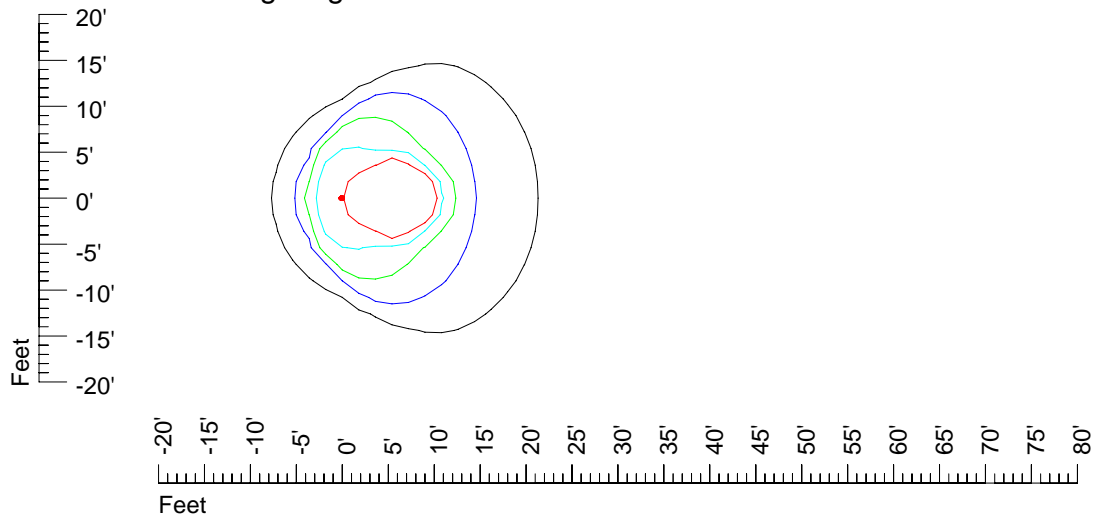

## Isoline template 7' mounting height

Isoline values — 0.1 fc — 0.25 fc — 0.5 fc — 1.0 fc — 2.0 fc

Mounting height 7' Tilt 0°

Mounting height 7' Tilt 30°

Mounting height 7' Tilt 15°

Mounting height 7' Tilt 45°

# IES Photometric files E315

Isoline template 9' mounting height

Isoline values — 0.1 fc — 0.25 fc — 0.5 fc — 1.0 fc — 2.0 fc

Mounting height 9' Tilt 0°

Mounting height 9' Tilt 30°

Mounting height 9' Tilt 15°