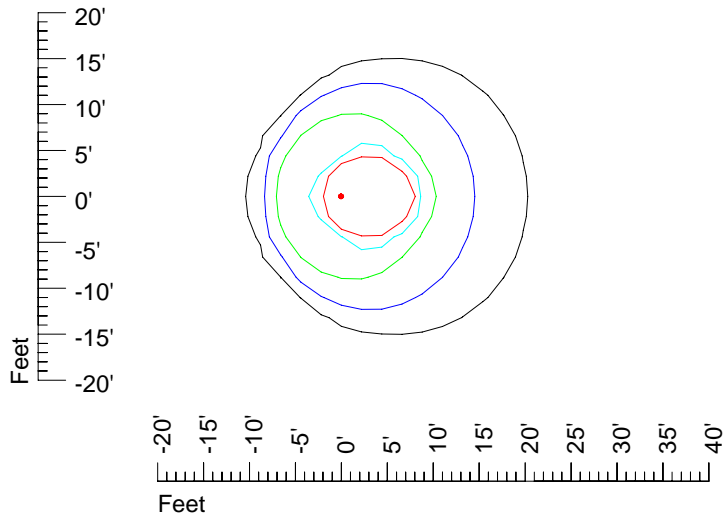

## Isoline template 11' mounting height

Isoline values — 0.1 fc — 0.25 fc — 0.5 fc — 1.0 fc — 2.0 fc

Mounting height 11' Tilt 0°

Mounting height 11' Tilt 30°

Mounting height 11' Tilt 15°

Mounting height 11' Tilt 45°