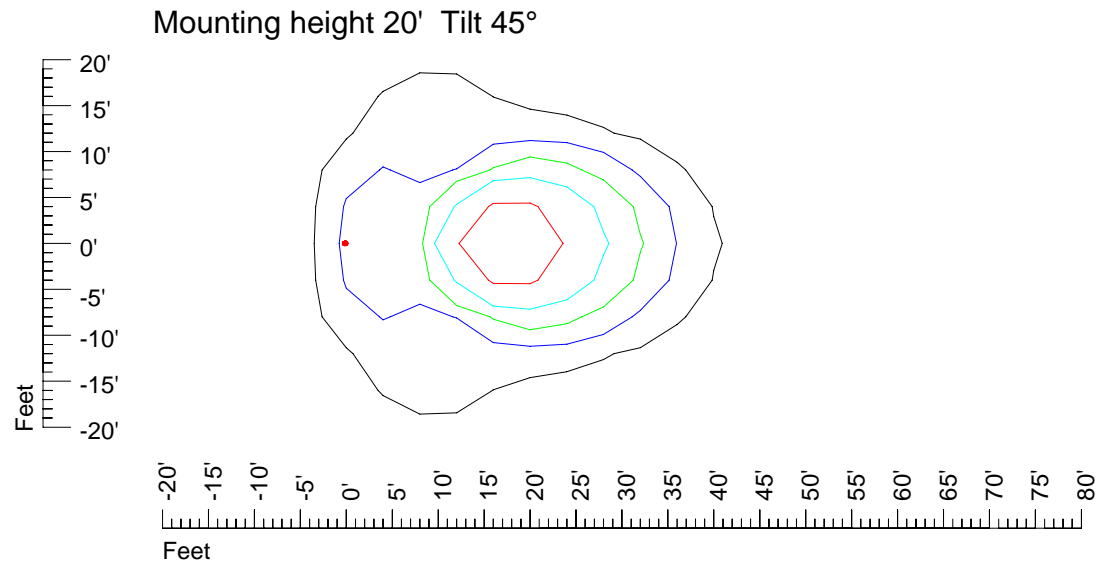

IES Photometric files E315

Isoline template 20' mounting height

Isoline values — 0.1 fc — 0.25 fc — 0.5 fc — 1.0 fc — 2.0 fc