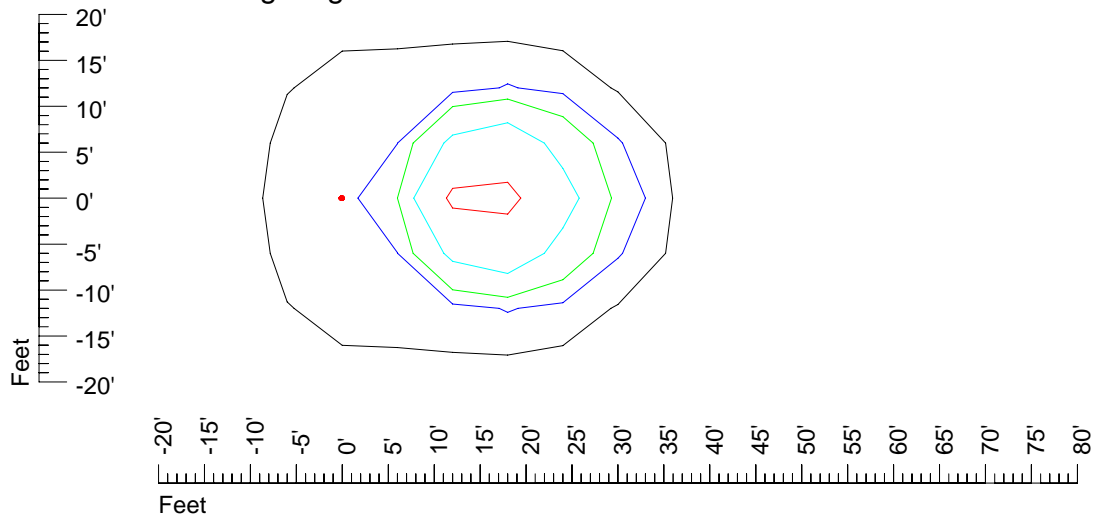

## Isoline template 30' mounting height

Isoline values — 0.1 fc — 0.25 fc — 0.5 fc — 1.0 fc — 2.0 fc

Mounting height 30' Tilt 0°

Mounting height 30' Tilt 30°

Mounting height 30' Tilt 15°

Mounting height 30' Tilt 45°