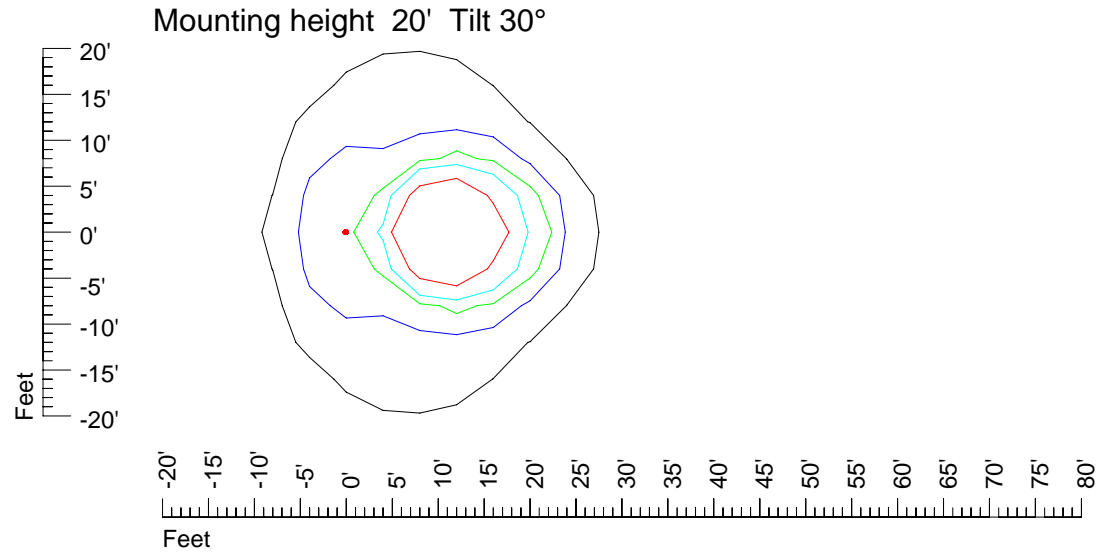

IES Photometric files E315

Isoline template 20' mounting height

Isoline values — 0.1 fc — 0.25 fc — 0.5 fc — 1.0 fc — 2.0 fc