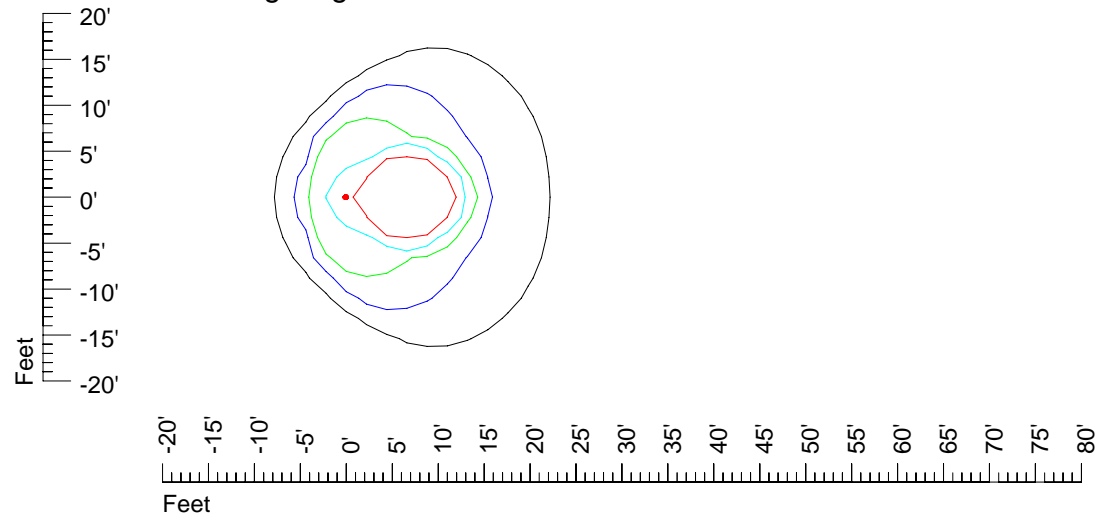

## Isoline template 11' mounting height

Isoline values — 0.1 fc — 0.25 fc — 0.5 fc — 1.0 fc — 2.0 fc

Mounting height 11' Tilt 0°

Mounting height 11' Tilt 30°

Mounting height 11' Tilt 15°

Mounting height 11' Tilt 45°