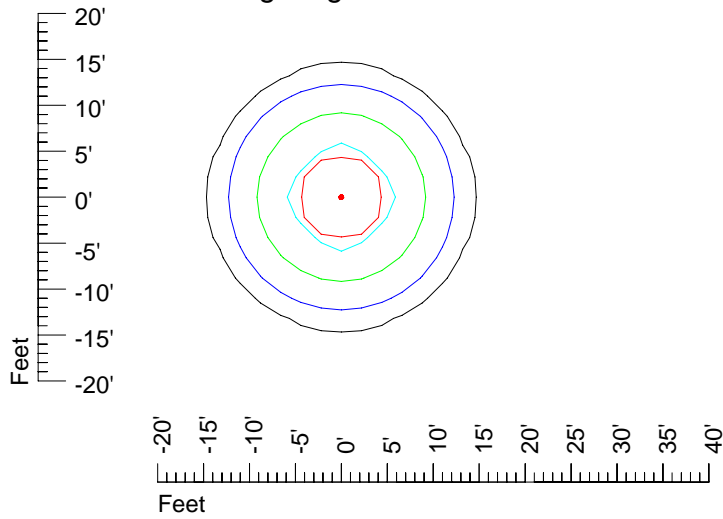

IES Photometric files E315

Isoline template 11' mounting height

Isoline values — 0.1 fc — 0.25 fc — 0.5 fc — 1.0 fc — 2.0 fc

Mounting height 11' Tilt 0°