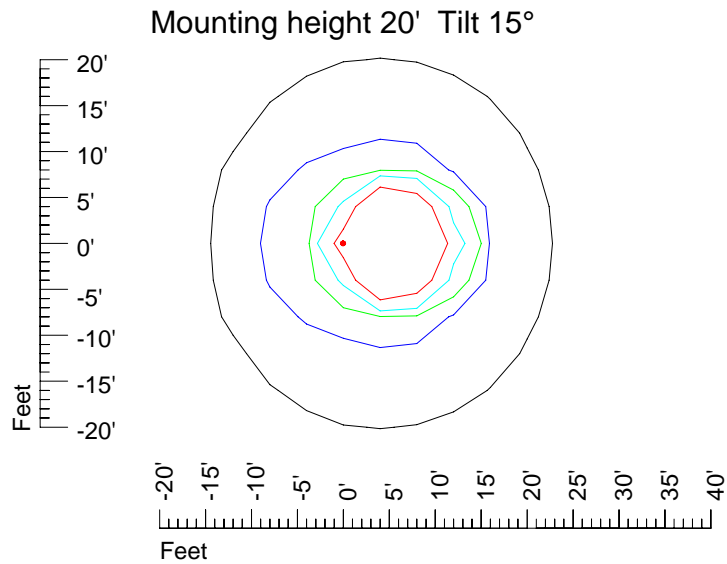

IES Photometric files E315

Isoline template 20' mounting height

Isoline values — 0.1 fc — 0.25 fc — 0.5 fc — 1.0 fc — 2.0 fc