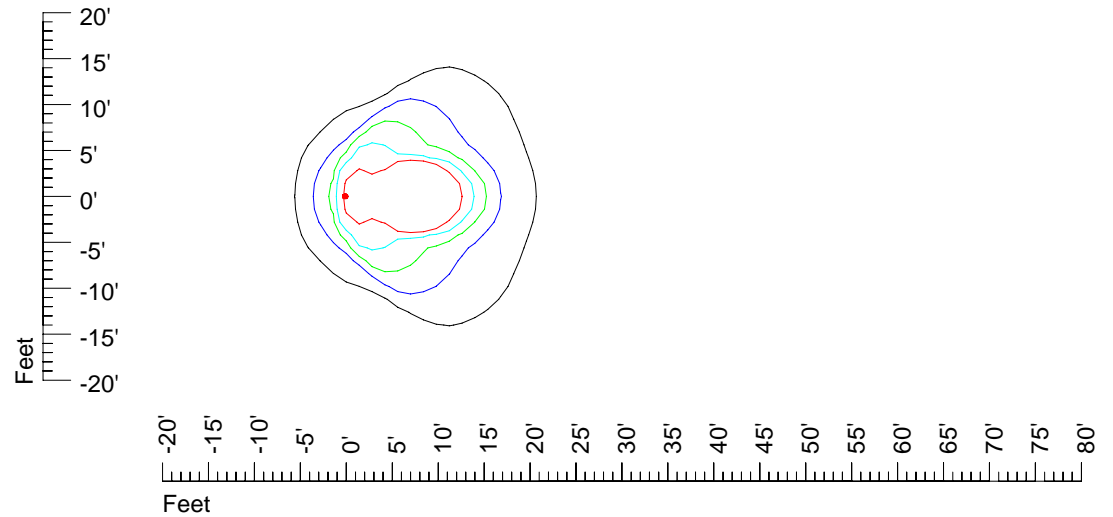

## Isoline template 7' mounting height

Isoline values — 0.1 fc — 0.25 fc — 0.5 fc — 1.0 fc — 2.0 fc

Mounting height 7' Tilt 0°

Mounting height 7' Tilt 30°

Mounting height 7' Tilt 15°

Mounting height 7' Tilt 45°