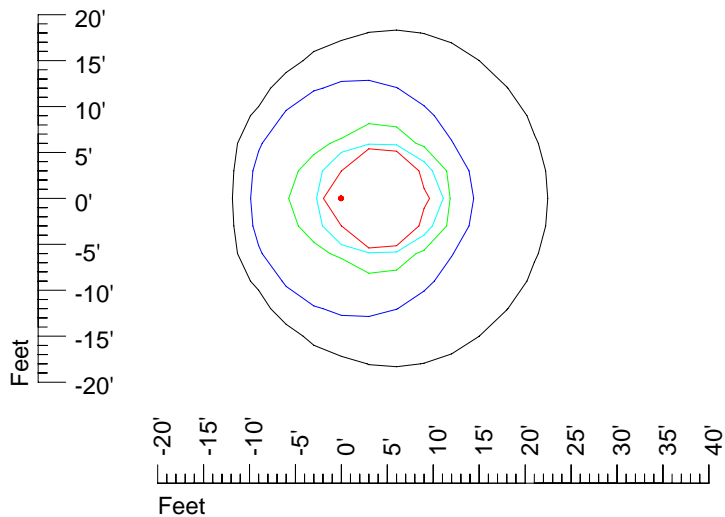

## Isoline template 15' mounting height

Isoline values — 0.1 fc — 0.25 fc — 0.5 fc — 1.0 fc — 2.0 fc

Mounting height 15' Tilt 0°

Mounting height 15' Tilt 30°

Mounting height 15' Tilt 15°

Mounting height 15' Tilt 45°