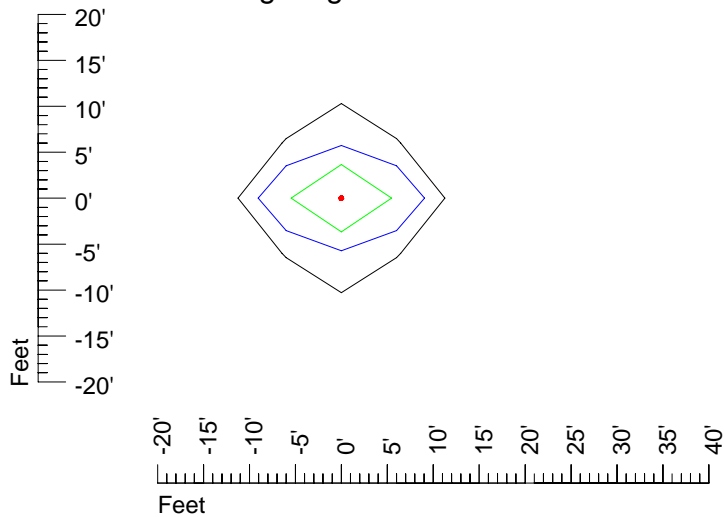

IES Photometric files H 7557

Isoline template 30' mounting height

Isoline values — 0.1 fc — 0.25 fc — 0.5 fc — 1.0 fc — 2.0 fc

Mounting height 30' Tilt 0°