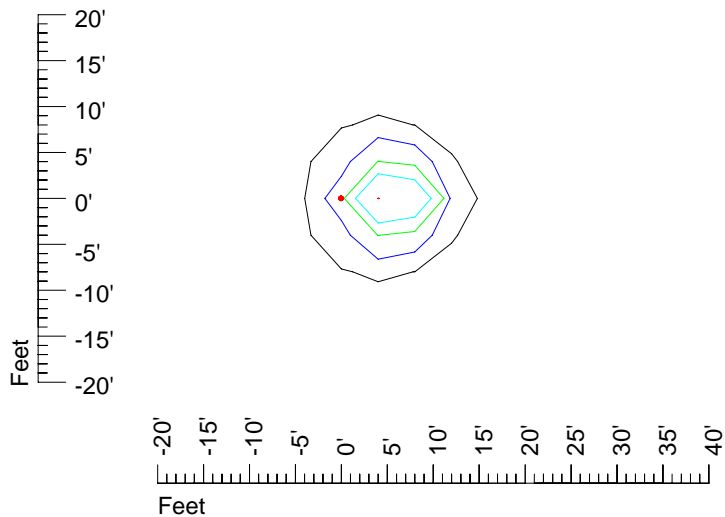

Mounting height 11' Tilt 30°

Mounting height 11' Tilt 15°

Mounting height 11' Tilt 45°

IES Photometric files H 7557

Isoline template 15 mounting height

Isoline values — 0.1 fc — 0.25 fc — 0.5 fc — 1.0 fc — 2.0 fc

Mounting height 15' Tilt 0°

Mounting height 15' Tilt 30°

Mounting height 15' Tilt 15°

Mounting height 15' Tilt 45°

IES Photometric files H 7557

Isoline template 20' mounting height

Isoline values — 0.1 fc — 0.25 fc — 0.5 fc — 1.0 fc — 2.0 fc

Mounting height 20' Tilt 0°

Mounting height 20' Tilt 30°

Mounting height 20' Tilt 15°

Mounting height 20' Tilt 45°

IES Photometric files H 7557

Isoline template 25' mounting height

Isoline values — 0.1 fc — 0.25 fc — 0.5 fc — 1.0 fc — 2.0 fc