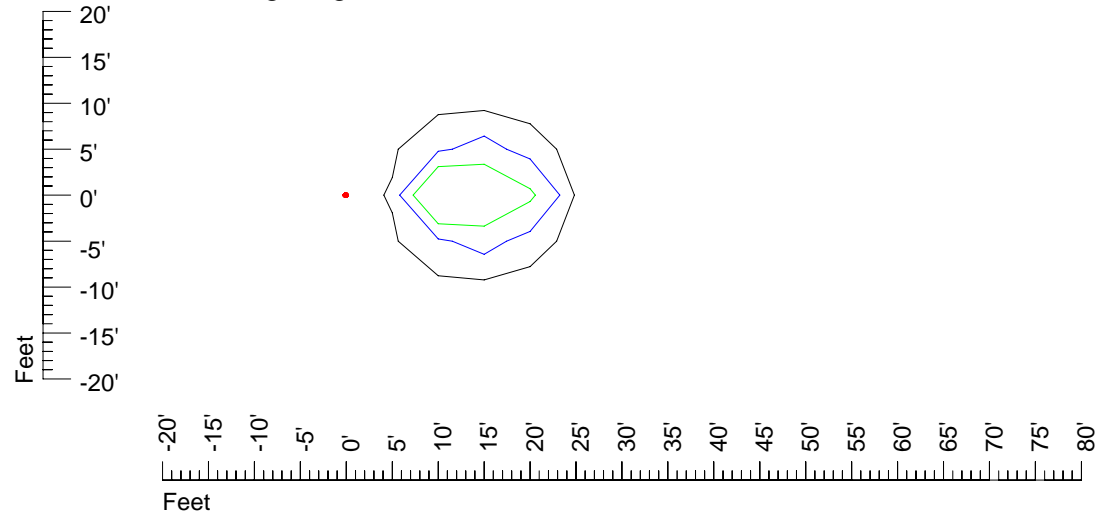

Mounting height 25' Tilt 30°