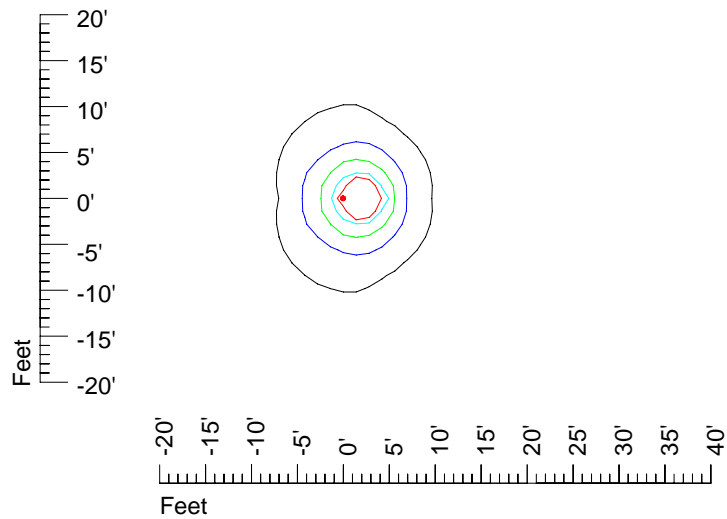

IES Photometric files H 7557

Isoline template 7 mounting height

Isoline values — 0.1 fc — 0.25 fc — 0.5 fc — 1.0 fc — 2.0 fc

Mounting height 7' Tilt 0°

Mounting height 7' Tilt 30°

Mounting height 7' Tilt 15°

Mounting height 7' Tilt 45°

IES Photometric files H 7557

Isoline template 9' mounting height

Isoline values — 0.1 fc — 0.25 fc — 0.5 fc — 1.0 fc — 2.0 fc

Mounting height 9' Tilt 0°

Mounting height 9' Tilt 30°

Mounting height 9' Tilt 15°

Mounting height 9' Tilt 45°

IES Photometric files H 7557

Isoline template 11' mounting height

Isoline values — 0.1 fc — 0.25 fc — 0.5 fc — 1.0 fc — 2.0 fc

Mounting height 11' Tilt 0°

Mounting height 20' Tilt 0°

Mounting height 20' Tilt 30°

Mounting height 20' Tilt 15°

Mounting height 20' Tilt 45°

IES Photometric files H 7557

Isoline template 25' mounting height

Isoline values — 0.1 fc — 0.25 fc — 0.5 fc — 1.0 fc — 2.0 fc