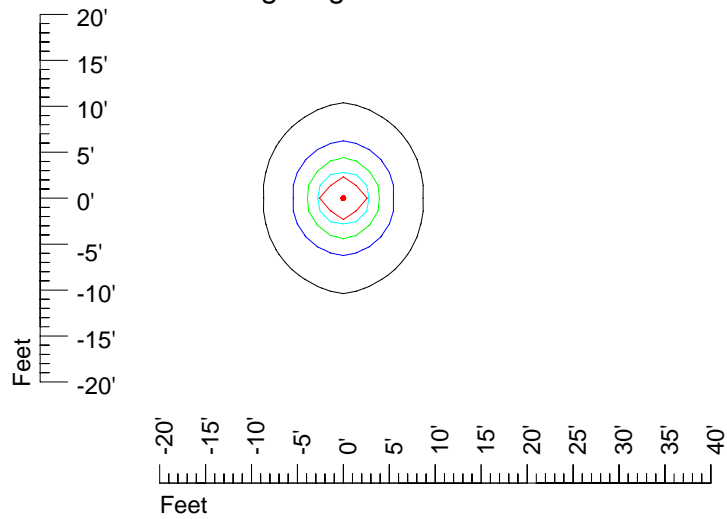

IES Photometric files H 7557

Isoline template 7 mounting height

Isoline values — 0.1 fc — 0.25 fc — 0.5 fc — 1.0 fc — 2.0 fc

Mounting height 7' Tilt 0°

Mounting height 7' Tilt 30°

Mounting height 7' Tilt 15°

Mounting height 7' Tilt 45°

IES Photometric files H 7557

Isoline template 9' mounting height

Isoline values — 0.1 fc — 0.25 fc — 0.5 fc — 1.0 fc — 2.0 fc

Mounting height 9' Tilt 0°

Mounting height 9' Tilt 30°

Mounting height 9' Tilt 15°

Mounting height 9' Tilt 45°

IES Photometric files H 7557

Isoline template 11' mounting height

Isoline values — 0.1 fc — 0.25 fc — 0.5 fc — 1.0 fc — 2.0 fc

Mounting height 11' Tilt 0°

Mounting height 20' Tilt 0°

Mounting height 20' Tilt 30°

Mounting height 20' Tilt 15°

Mounting height 20' Tilt 45°

IES Photometric files H 7557

Isoline template 25' mounting height

Isoline values — 0.1 fc — 0.25 fc — 0.5 fc — 1.0 fc — 2.0 fc