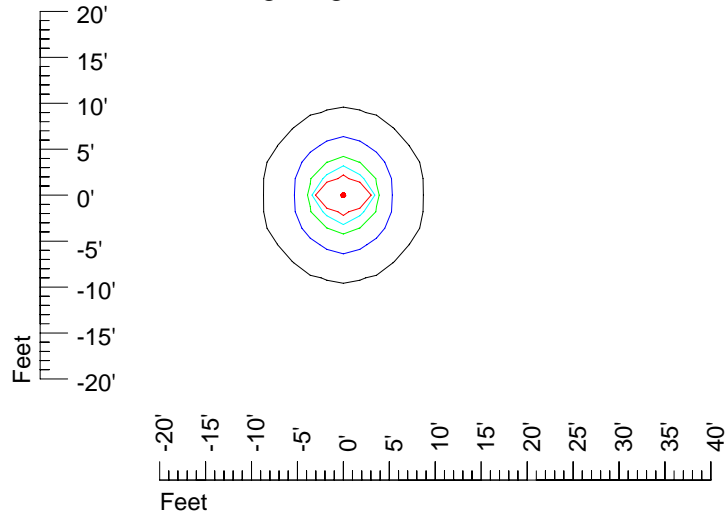

IES Photometric files H 7557

Isoline template 7 mounting height

Isoline values — 0.1 fc — 0.25 fc — 0.5 fc — 1.0 fc — 2.0 fc

Mounting height 7' Tilt 0°

Mounting height 7' Tilt 30°

Mounting height 7' Tilt 15°

Mounting height 7' Tilt 45°

IES Photometric files H 7557

Isoline template 9' mounting height

Isoline values — 0.1 fc — 0.25 fc — 0.5 fc — 1.0 fc — 2.0 fc

Mounting height 9' Tilt 0°

Mounting height 9' Tilt 30°

Mounting height 9' Tilt 15°

Mounting height 9' Tilt 45°

IES Photometric files H 7557

Isoline template 11' mounting height

Isoline values — 0.1 fc — 0.25 fc — 0.5 fc — 1.0 fc — 2.0 fc

Mounting height 11' Tilt 0°