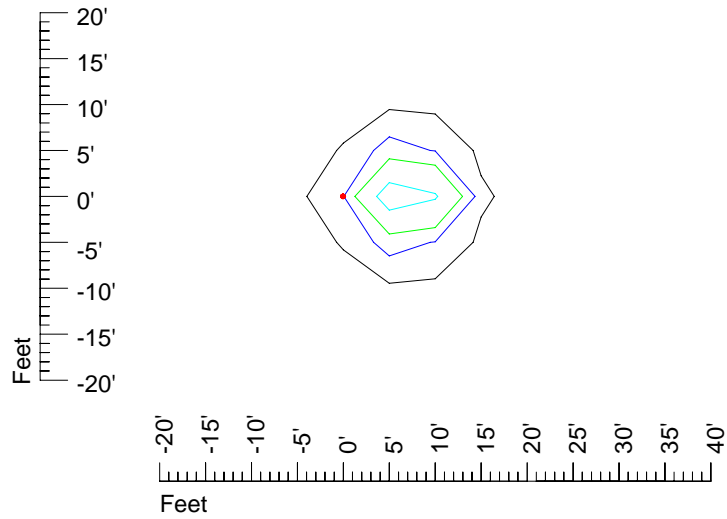

Mounting height 11' Tilt 30°

Mounting height 11' Tilt 15°

Mounting height 11' Tilt 45°

IES Photometric files H 7557

Isoline template 15 mounting height

Isoline values — 0.1 fc — 0.25 fc — 0.5 fc — 1.0 fc — 2.0 fc

Mounting height 15' Tilt 0°

Mounting height 15' Tilt 30°

Mounting height 15' Tilt 15°

Mounting height 15' Tilt 45°

IES Photometric files H 7557

Isoline template 20' mounting height

Isoline values — 0.1 fc — 0.25 fc — 0.5 fc — 1.0 fc — 2.0 fc

Mounting height 20' Tilt 0°

Mounting height 20' Tilt 30°

Mounting height 20' Tilt 15°

Mounting height 20' Tilt 45°

IES Photometric files H 7557

Isoline template 25' mounting height

Isoline values — 0.1 fc — 0.25 fc — 0.5 fc — 1.0 fc — 2.0 fc

Mounting height 25' Tilt 0°

Mounting height 25' Tilt 30°

Mounting height 25' Tilt 15°

Mounting height 25' Tilt 45°

IES Photometric files H 7557

Isoline template 30' mounting height

Isoline values — 0.1 fc — 0.25 fc — 0.5 fc — 1.0 fc — 2.0 fc