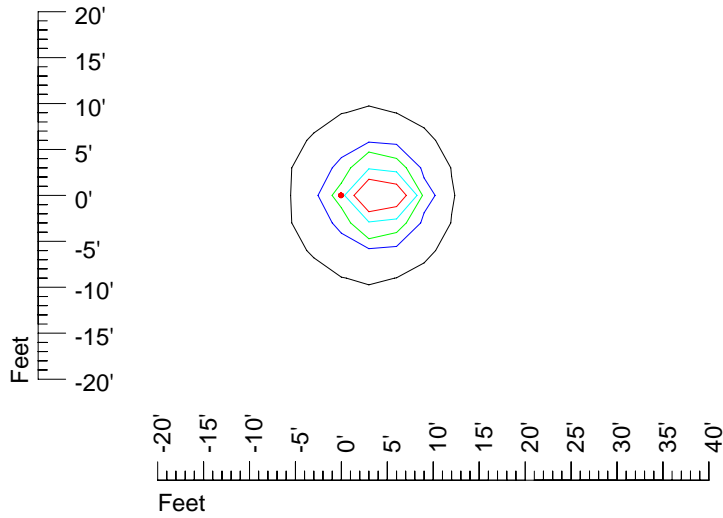

IES Photometric files H 7557

Isoline template 7 mounting height

Isoline values — 0.1 fc — 0.25 fc — 0.5 fc — 1.0 fc — 2.0 fc

Mounting height 7' Tilt 0°

Mounting height 7' Tilt 30°

Mounting height 7' Tilt 15°

Mounting height 9' Tilt 15°

Mounting height 9' Tilt 45°

IES Photometric files H 7557

Isoline template 11' mounting height

Isoline values — 0.1 fc — 0.25 fc — 0.5 fc — 1.0 fc — 2.0 fc

Mounting height 11' Tilt 0°

Mounting height 11' Tilt 30°

Mounting height 11' Tilt 15°

Mounting height 11' Tilt 45°

IES Photometric files H 7557

Isoline template 15 mounting height

Isoline values — 0.1 fc — 0.25 fc — 0.5 fc — 1.0 fc — 2.0 fc

Mounting height 15' Tilt 0°

Mounting height 15' Tilt 30°

Mounting height 15' Tilt 15°

Mounting height 15' Tilt 45°

IES Photometric files H 7557

Isoline template 20' mounting height

Isoline values — 0.1 fc — 0.25 fc — 0.5 fc — 1.0 fc — 2.0 fc