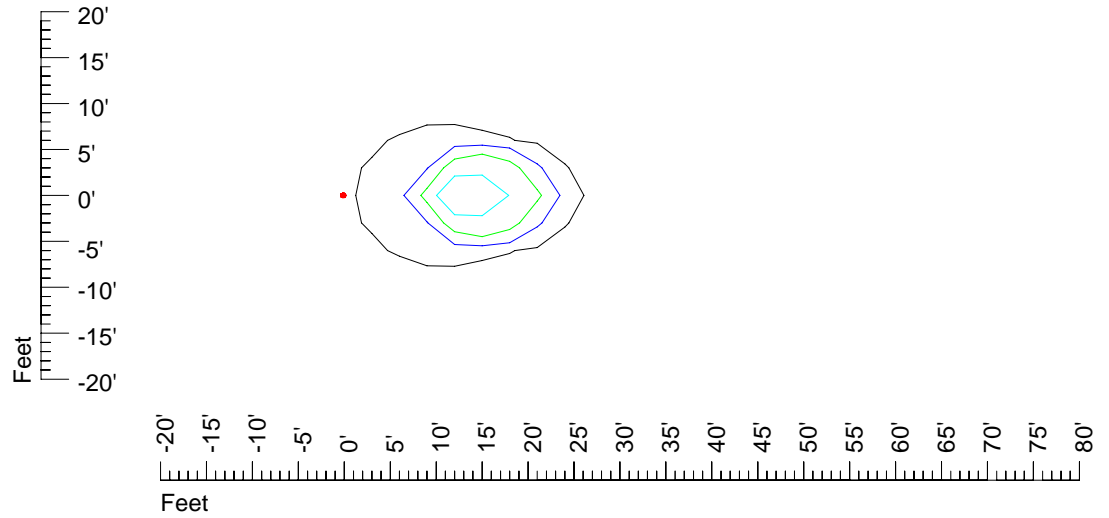

Mounting height 15' Tilt 0°

Mounting height 15' Tilt 30°

Mounting height 15' Tilt 15°

Mounting height 15' Tilt 45°

IES Photometric files H 7557

Isoline template 20' mounting height

Isoline values — 0.1 fc — 0.25 fc — 0.5 fc — 1.0 fc — 2.0 fc