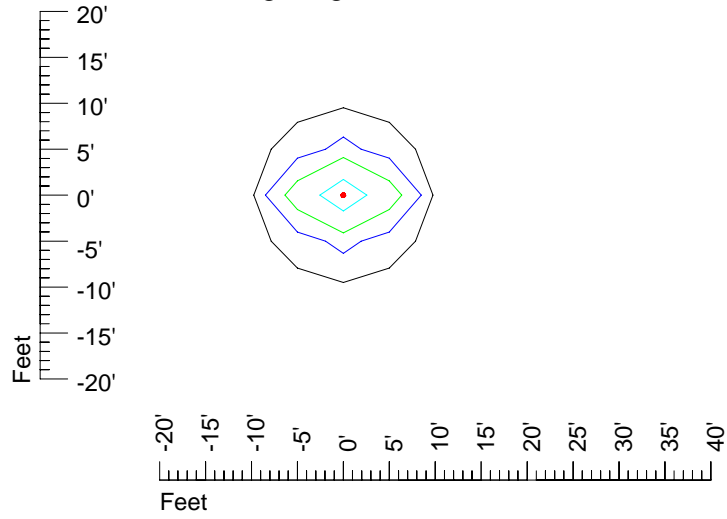

Mounting height 15' Tilt 0°

Mounting height 15' Tilt 30°

Mounting height 15' Tilt 15°

Mounting height 15' Tilt 45°

IES Photometric files H 7557

Isoline template 20' mounting height

Isoline values — 0.1 fc — 0.25 fc — 0.5 fc — 1.0 fc — 2.0 fc

Mounting height 20' Tilt 0°

Mounting height 20' Tilt 30°

Mounting height 20' Tilt 15°

Mounting height 20' Tilt 45°

IES Photometric files H 7557

Isoline template 25' mounting height

Isoline values — 0.1 fc — 0.25 fc — 0.5 fc — 1.0 fc — 2.0 fc

Mounting height 25' Tilt 0°

Mounting height 25' Tilt 30°

Mounting height 25' Tilt 15°

Mounting height 25' Tilt 45°

IES Photometric files H 7557

Isoline template 30' mounting height

Isoline values — 0.1 fc — 0.25 fc — 0.5 fc — 1.0 fc — 2.0 fc