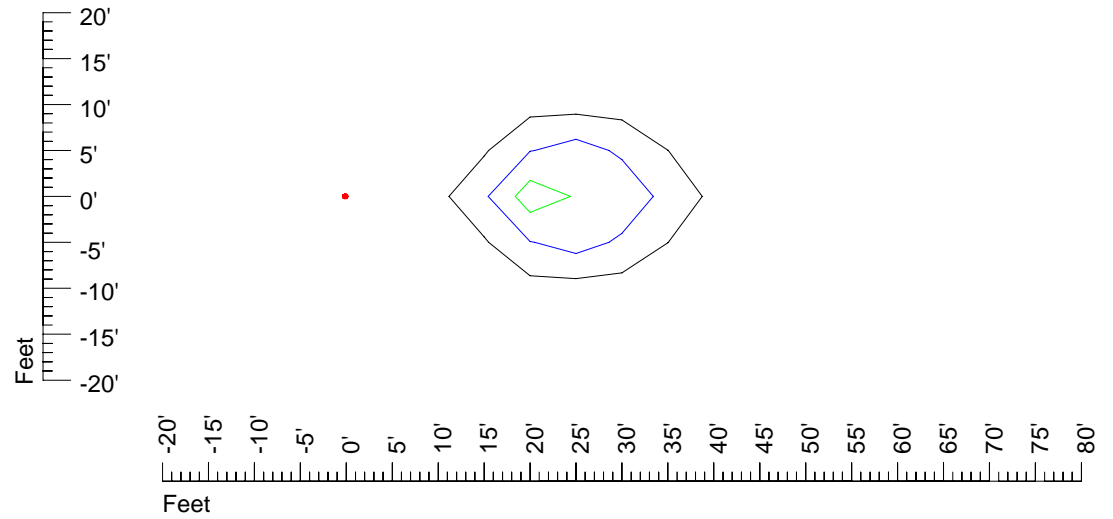

IES Photometric files H 7557

Isoline template 7 mounting height

Isoline values — 0.1 fc — 0.25 fc — 0.5 fc — 1.0 fc — 2.0 fc

Mounting height 7' Tilt 0°

Mounting height 7' Tilt 30°

Mounting height 7' Tilt 15°

Mounting height 20' Tilt 0°

Mounting height 20' Tilt 30°

Mounting height 20' Tilt 15°

Mounting height 20' Tilt 45°

IES Photometric files H 7557

Isoline template 25' mounting height

Isoline values — 0.1 fc — 0.25 fc — 0.5 fc — 1.0 fc — 2.0 fc

Mounting height 25' Tilt 0°

Mounting height 25' Tilt 30°

Mounting height 25' Tilt 15°

Mounting height 25' Tilt 45°

IES Photometric files H 7557

Isoline template 30' mounting height

Isoline values — 0.1 fc — 0.25 fc — 0.5 fc — 1.0 fc — 2.0 fc

Mounting height 30' Tilt 0°

Mounting height 30' Tilt 30°

Mounting height 30' Tilt 15°

Mounting height 30' Tilt 45°