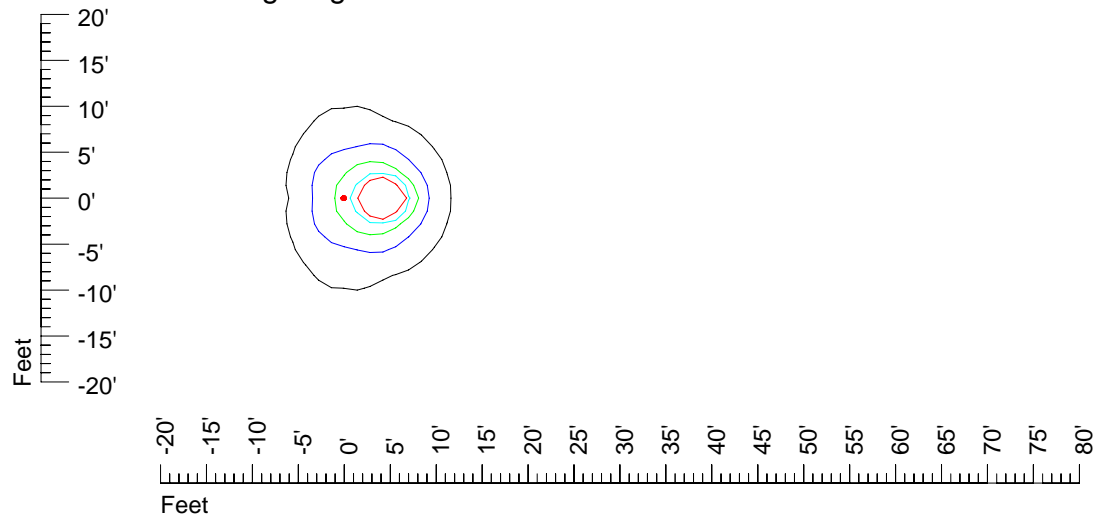

IES Photometric files H 7557

Isoline template 7 mounting height

Isoline values — 0.1 fc — 0.25 fc — 0.5 fc — 1.0 fc — 2.0 fc

Mounting height 7' Tilt 0°

Mounting height 7' Tilt 30°

Mounting height 7' Tilt 15°

Mounting height 7' Tilt 45°

IES Photometric files H 7557

Isoline template 9' mounting height

Isoline values — 0.1 fc — 0.25 fc — 0.5 fc — 1.0 fc — 2.0 fc

Mounting height 9' Tilt 0°

Mounting height 9' Tilt 30°