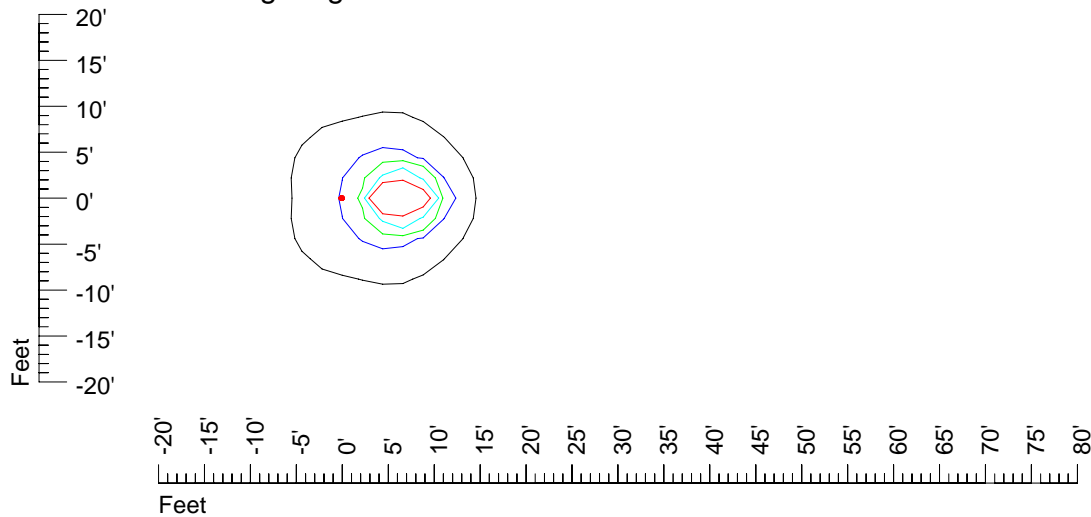

Mounting height 11' Tilt 30°