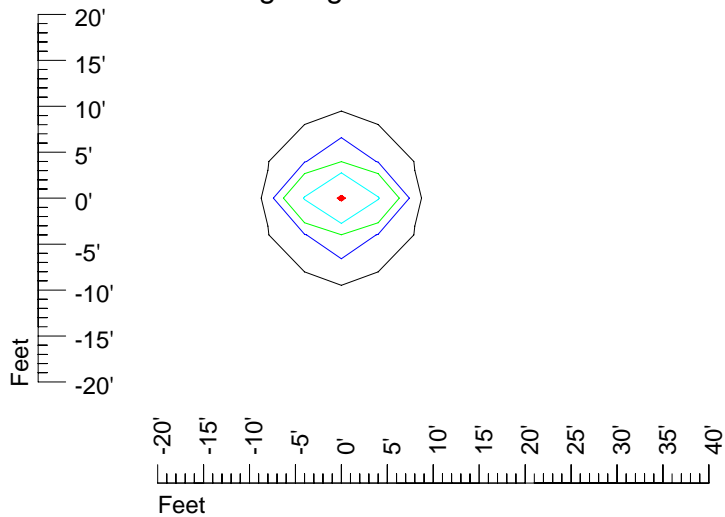

Mounting height 11' Tilt 30°

Mounting height 11' Tilt 15°

Mounting height 11' Tilt 45°

IES Photometric files H 7557

Isoline template 15 mounting height

Isoline values — 0.1 fc — 0.25 fc — 0.5 fc — 1.0 fc — 2.0 fc

Mounting height 15' Tilt 0°

Mounting height 15' Tilt 30°

Mounting height 15' Tilt 15°

Mounting height 15' Tilt 45°

IES Photometric files H 7557

Isoline template 20' mounting height

Isoline values — 0.1 fc — 0.25 fc — 0.5 fc — 1.0 fc — 2.0 fc

Mounting height 20' Tilt 0°

Mounting height 20' Tilt 30°

Mounting height 20' Tilt 15°

Mounting height 20' Tilt 45°

IES Photometric files H 7557

Isoline template 25' mounting height

Isoline values — 0.1 fc — 0.25 fc — 0.5 fc — 1.0 fc — 2.0 fc