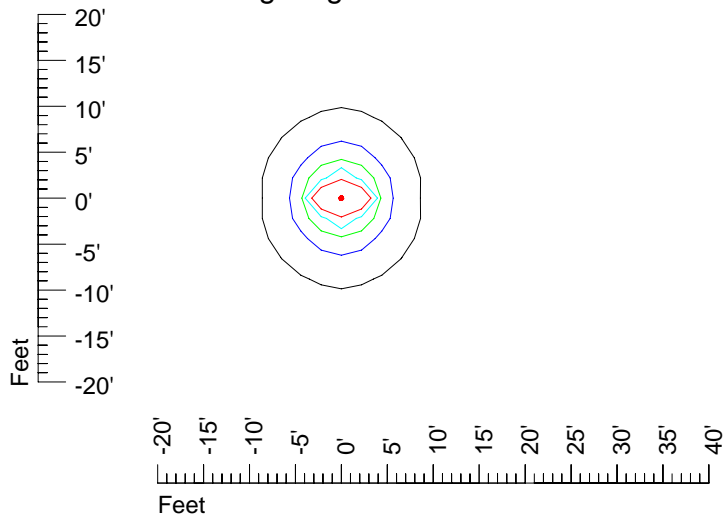

IES Photometric files H 7557

Isoline template 7 mounting height

Isoline values — 0.1 fc — 0.25 fc — 0.5 fc — 1.0 fc — 2.0 fc

Mounting height 7' Tilt 0°

Mounting height 7' Tilt 30°

Mounting height 7' Tilt 15°

Mounting height 7' Tilt 45°

IES Photometric files H 7557

Isoline template 9' mounting height

Isoline values — 0.1 fc — 0.25 fc — 0.5 fc — 1.0 fc — 2.0 fc

Mounting height 9' Tilt 0°

Mounting height 9' Tilt 30°

Mounting height 9' Tilt 15°

Mounting height 9' Tilt 45°

IES Photometric files H 7557

Isoline template 11' mounting height

Isoline values — 0.1 fc — 0.25 fc — 0.5 fc — 1.0 fc — 2.0 fc

Mounting height 11' Tilt 0°

Mounting height 11' Tilt 30°

Mounting height 11' Tilt 15°

Mounting height 11' Tilt 45°

IES Photometric files H 7557

Isoline template 15 mounting height

Isoline values — 0.1 fc — 0.25 fc — 0.5 fc — 1.0 fc — 2.0 fc