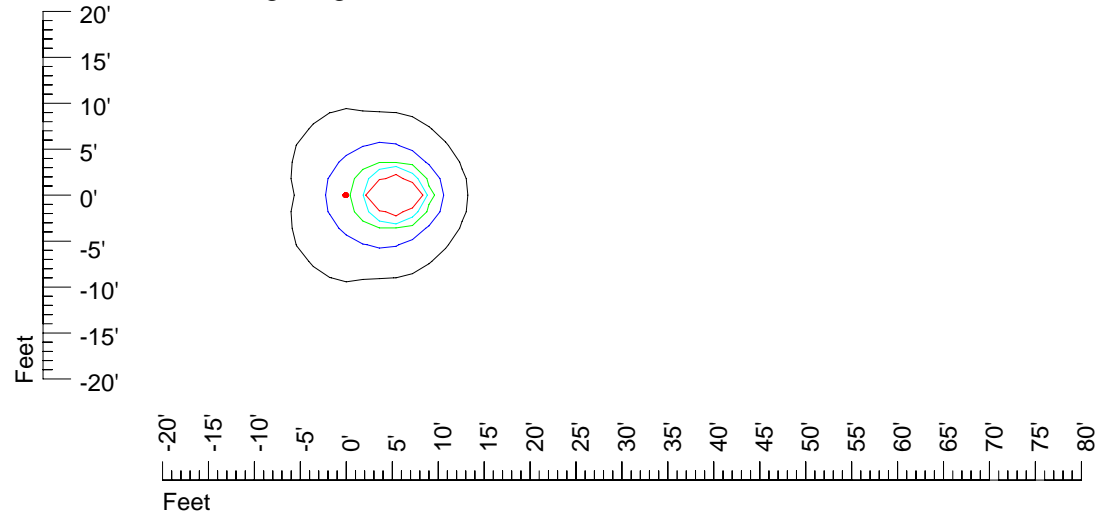

IES Photometric files H 7557

Isoline template 7 mounting height

Isoline values — 0.1 fc — 0.25 fc — 0.5 fc — 1.0 fc — 2.0 fc

Mounting height 7' Tilt 0°

Mounting height 7' Tilt 30°

Mounting height 7' Tilt 15°

Mounting height 7' Tilt 45°

IES Photometric files H 7557

Isoline template 9' mounting height

Isoline values — 0.1 fc — 0.25 fc — 0.5 fc — 1.0 fc — 2.0 fc

Mounting height 9' Tilt 0°

Mounting height 9' Tilt 30°

Mounting height 9' Tilt 15°

Mounting height 9' Tilt 45°

IES Photometric files H 7557

Isoline template 11' mounting height

Isoline values — 0.1 fc — 0.25 fc — 0.5 fc — 1.0 fc — 2.0 fc

Mounting height 11' Tilt 0°