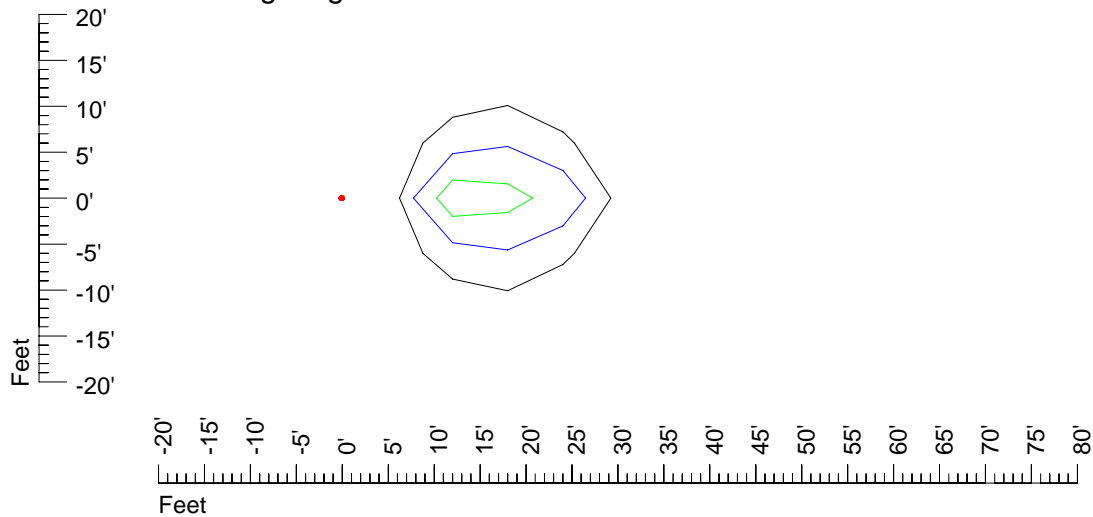

Mounting height 30' Tilt 30°