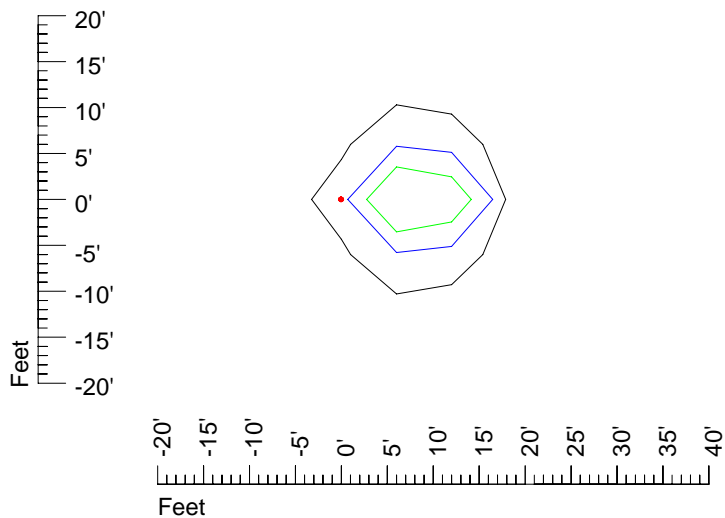

Mounting height 15' Tilt 0°

Mounting height 15' Tilt 30°

Mounting height 15' Tilt 15°

Mounting height 15' Tilt 45°

IES Photometric files H 7557

Isoline template 20' mounting height

Isoline values — 0.1 fc — 0.25 fc — 0.5 fc — 1.0 fc — 2.0 fc

Mounting height 20' Tilt 0°

Mounting height 20' Tilt 30°

Mounting height 20' Tilt 15°

Mounting height 20' Tilt 45°

IES Photometric files H 7557

Isoline template 25' mounting height

Isoline values — 0.1 fc — 0.25 fc — 0.5 fc — 1.0 fc — 2.0 fc

Mounting height 25' Tilt 0°

Mounting height 25' Tilt 30°

Mounting height 25' Tilt 15°

Mounting height 25' Tilt 45°

IES Photometric files H 7557

Isoline template 30' mounting height

Isoline values — 0.1 fc — 0.25 fc — 0.5 fc — 1.0 fc — 2.0 fc

Mounting height 30' Tilt 0°

Mounting height 30' Tilt 30°

Mounting height 30' Tilt 15°

Mounting height 30' Tilt 45°