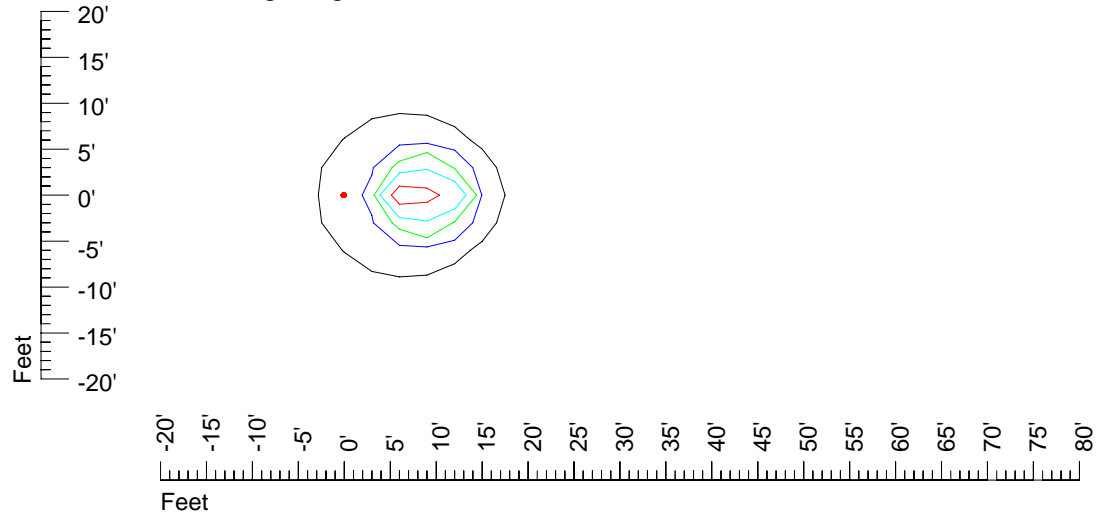

Mounting height 15' Tilt 30°