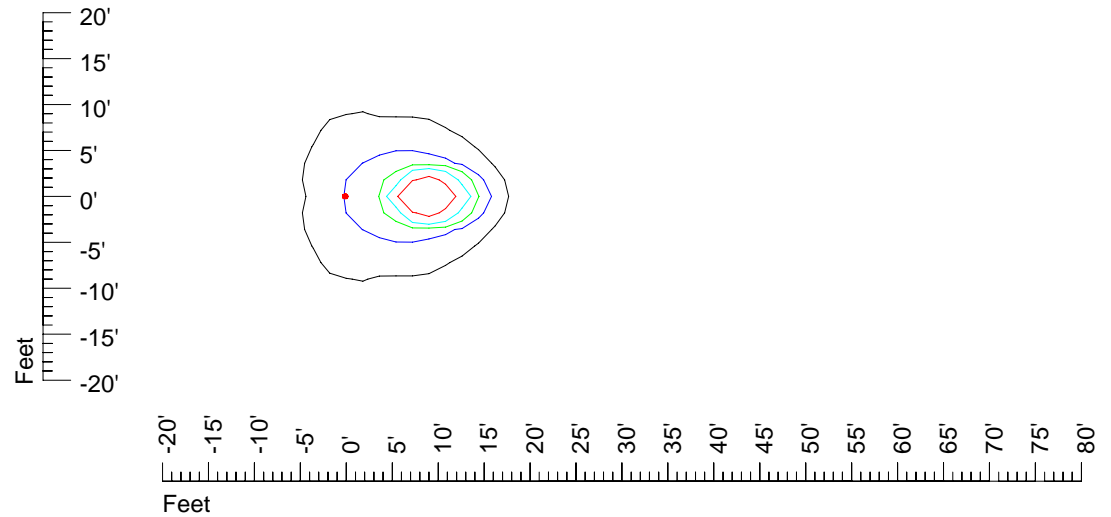

Mounting height 9' Tilt 45°