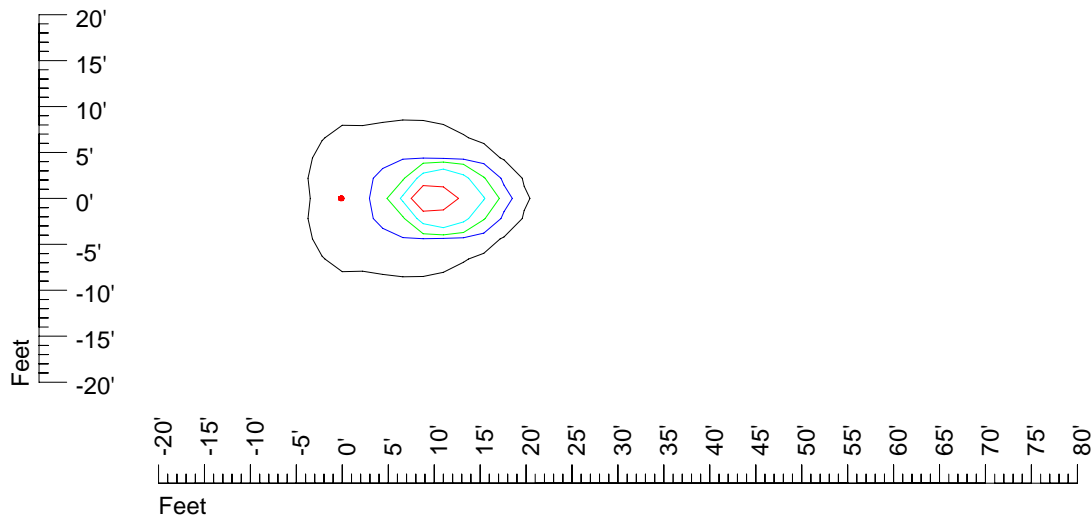

Mounting height 11' Tilt 45°