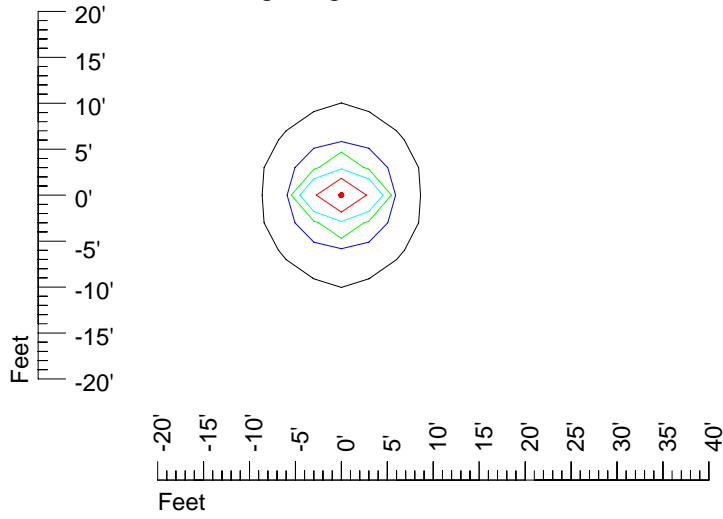

Mounting height 9' Tilt 15°

Mounting height 9' Tilt 45°

IES Photometric files H 7557

Isoline template 11' mounting height

Isoline values — 0.1 fc — 0.25 fc — 0.5 fc — 1.0 fc — 2.0 fc

Mounting height 11' Tilt 0°

Mounting height 11' Tilt 30°

Mounting height 11' Tilt 15°

Mounting height 11' Tilt 45°

IES Photometric files H 7557

Isoline template 15 mounting height

Isoline values — 0.1 fc — 0.25 fc — 0.5 fc — 1.0 fc — 2.0 fc

Mounting height 15' Tilt 0°

Mounting height 15' Tilt 30°

Mounting height 15' Tilt 15°

Mounting height 15' Tilt 45°

IES Photometric files H 7557

Isoline template 20' mounting height

Isoline values — 0.1 fc — 0.25 fc — 0.5 fc — 1.0 fc — 2.0 fc

Mounting height 20' Tilt 0°

Mounting height 20' Tilt 30°

Mounting height 20' Tilt 15°

Mounting height 20' Tilt 45°

IES Photometric files H 7557

Isoline template 25' mounting height

Isoline values — 0.1 fc — 0.25 fc — 0.5 fc — 1.0 fc — 2.0 fc