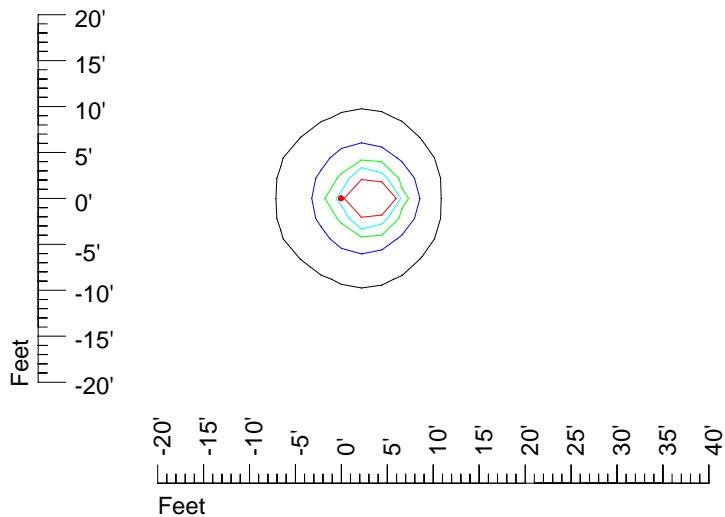

IES Photometric files H 7557

Isoline template 7 mounting height

Isoline values — 0.1 fc — 0.25 fc — 0.5 fc — 1.0 fc — 2.0 fc

Mounting height 7' Tilt 0°

Mounting height 7' Tilt 30°

Mounting height 7' Tilt 15°

Mounting height 7' Tilt 45°

IES Photometric files H 7557

Isoline template 9' mounting height

Isoline values — 0.1 fc — 0.25 fc — 0.5 fc — 1.0 fc — 2.0 fc

Mounting height 9' Tilt 0°

Mounting height 9' Tilt 30°

Mounting height 9' Tilt 15°

Mounting height 9' Tilt 45°

IES Photometric files H 7557

Isoline template 11' mounting height

Isoline values — 0.1 fc — 0.25 fc — 0.5 fc — 1.0 fc — 2.0 fc

Mounting height 11' Tilt 0°

Mounting height 11' Tilt 30°

Mounting height 11' Tilt 15°

Mounting height 11' Tilt 45°

IES Photometric files H 7557

Isoline template 15 mounting height

Isoline values — 0.1 fc — 0.25 fc — 0.5 fc — 1.0 fc — 2.0 fc