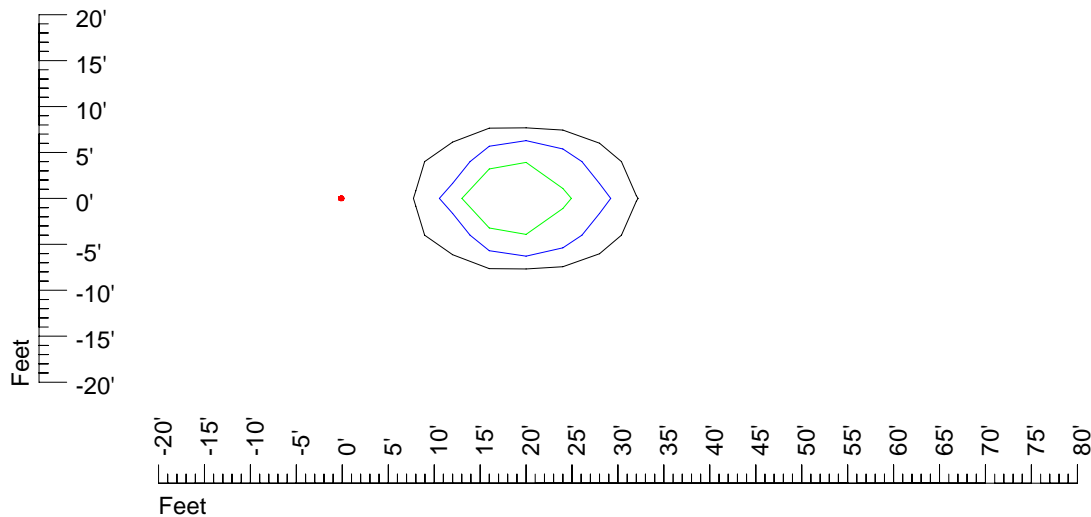

Mounting height 15' Tilt 0°

Mounting height 15' Tilt 30°

Mounting height 15' Tilt 15°

Mounting height 15' Tilt 45°

IES Photometric files H 7557

Isoline template 20' mounting height

Isoline values — 0.1 fc — 0.25 fc — 0.5 fc — 1.0 fc — 2.0 fc

Mounting height 20' Tilt 0°

Mounting height 20' Tilt 30°

Mounting height 20' Tilt 15°

Mounting height 20' Tilt 45°

IES Photometric files H 7557

Isoline template 25' mounting height

Isoline values — 0.1 fc — 0.25 fc — 0.5 fc — 1.0 fc — 2.0 fc

Mounting height 25' Tilt 0°

Mounting height 25' Tilt 30°

Mounting height 25' Tilt 15°

Mounting height 25' Tilt 45°

IES Photometric files H 7557

Isoline template 30' mounting height

Isoline values — 0.1 fc — 0.25 fc — 0.5 fc — 1.0 fc — 2.0 fc