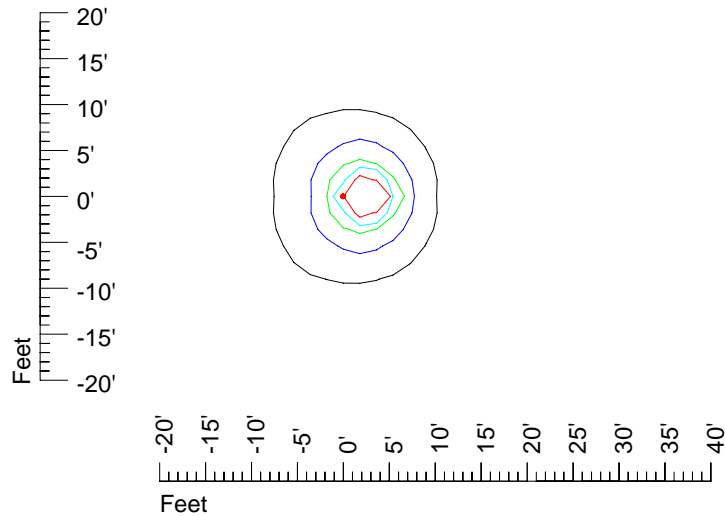

IES Photometric files H 7557

Isoline template 7 mounting height

Isoline values — 0.1 fc — 0.25 fc — 0.5 fc — 1.0 fc — 2.0 fc

Mounting height 7' Tilt 0°

Mounting height 7' Tilt 30°

Mounting height 7' Tilt 15°

Mounting height 7' Tilt 45°

IES Photometric files H 7557

Isoline template 9' mounting height

Isoline values — 0.1 fc — 0.25 fc — 0.5 fc — 1.0 fc — 2.0 fc

Mounting height 9' Tilt 0°

Mounting height 9' Tilt 30°

Mounting height 9' Tilt 15°

Mounting height 9' Tilt 45°

IES Photometric files H 7557

Isoline template 11' mounting height

Isoline values — 0.1 fc — 0.25 fc — 0.5 fc — 1.0 fc — 2.0 fc

Mounting height 11' Tilt 0°

Mounting height 20' Tilt 0°

Mounting height 20' Tilt 30°

Mounting height 20' Tilt 15°

Mounting height 20' Tilt 45°

IES Photometric files H 7557

Isoline template 25' mounting height

Isoline values — 0.1 fc — 0.25 fc — 0.5 fc — 1.0 fc — 2.0 fc