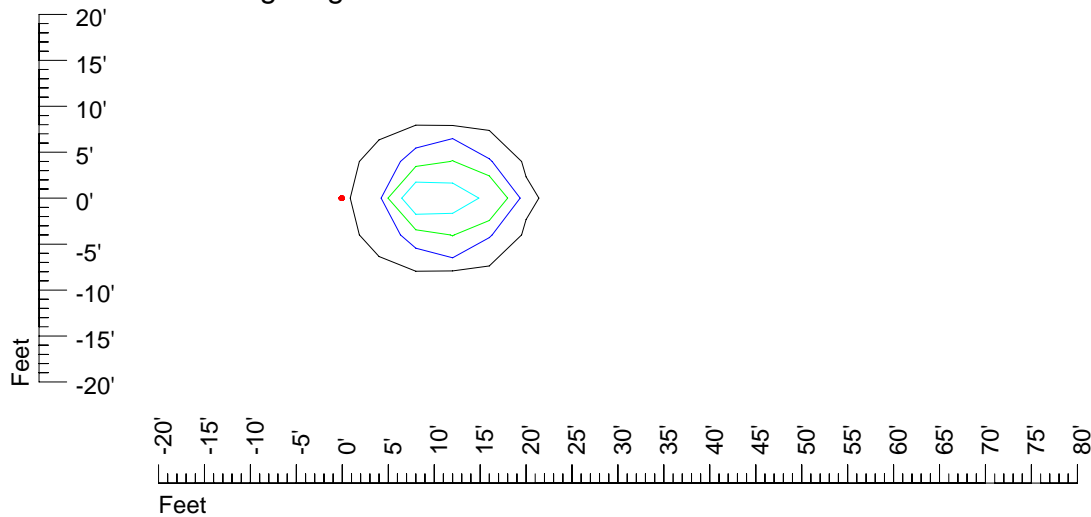

Mounting height 20' Tilt 30°