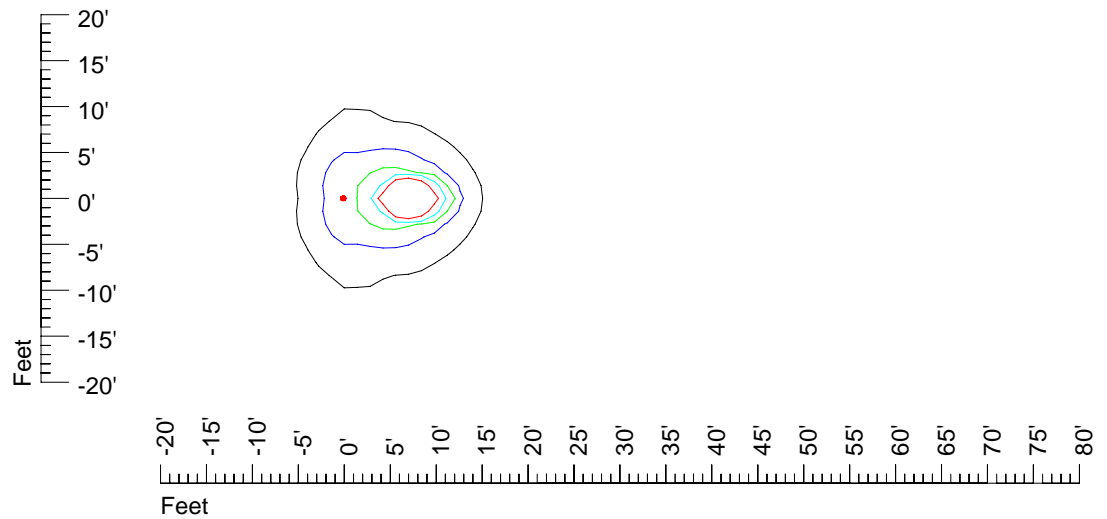

IES Photometric files H 7557

Isoline template 7 mounting height

Isoline values — 0.1 fc — 0.25 fc — 0.5 fc — 1.0 fc — 2.0 fc

Mounting height 7' Tilt 0°

Mounting height 7' Tilt 30°

Mounting height 7' Tilt 15°

Mounting height 7' Tilt 45°

IES Photometric files H 7557

Isoline template 9' mounting height

Isoline values — 0.1 fc — 0.25 fc — 0.5 fc — 1.0 fc — 2.0 fc

Mounting height 9' Tilt 0°

Mounting height 9' Tilt 30°