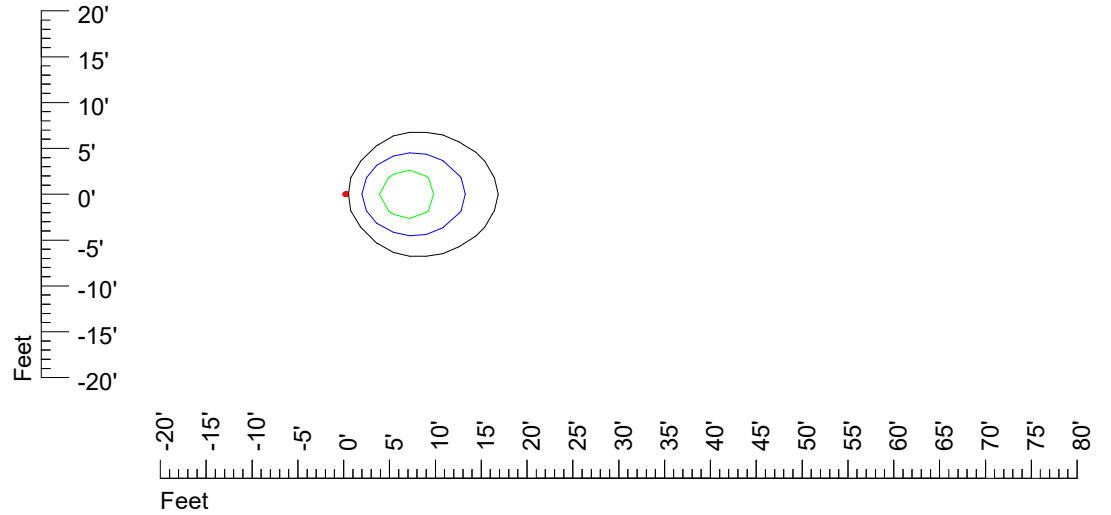

Mounting height 9' Tilt 45°