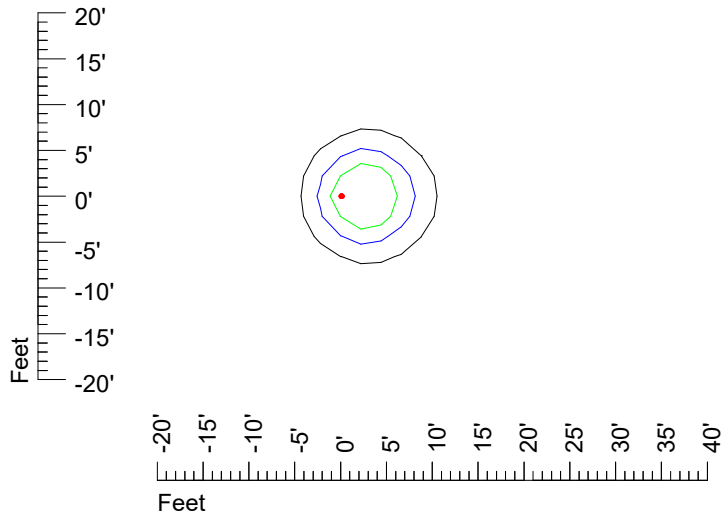

IES Photometric files RND LED 3'6V1'8W CF981

Isoline template 7' mounting height

Isoline values — 0.1 fc — 0.25 fc — 0.5 fc — 1.0 fc — 2.0 fc

Mounting height 7' Tilt 0°

Mounting height 7' Tilt 30°

Mounting height 7' Tilt 15°

Mounting height 7' Tilt 45°

IES Photometric files RND LED 3'6V1'8W CF981

Isoline template 9' mounting height

Isoline values — 0.1 fc — 0.25 fc — 0.5 fc — 1.0 fc — 2.0 fc

Mounting height 9' Tilt 0°

Mounting height 9' Tilt 30°

Mounting height 9' Tilt 15°

Mounting height 9' Tilt 45°

IES Photometric files RND LED 3'6V1'8W CF981

Isoline template 11' mounting height

Isoline values — 0.1 fc — 0.25 fc — 0.5 fc — 1.0 fc — 2.0 fc

Mounting height 11' Tilt 0°

Mounting height 11' Tilt 30°

Mounting height 11' Tilt 15°

Mounting height 11' Tilt 45°

IES Photometric files RND LED 3'6V1'8W CF981

Isoline template 15' mounting height

Isoline values — 0.1 fc — 0.25 fc — 0.5 fc — 1.0 fc — 2.0 fc