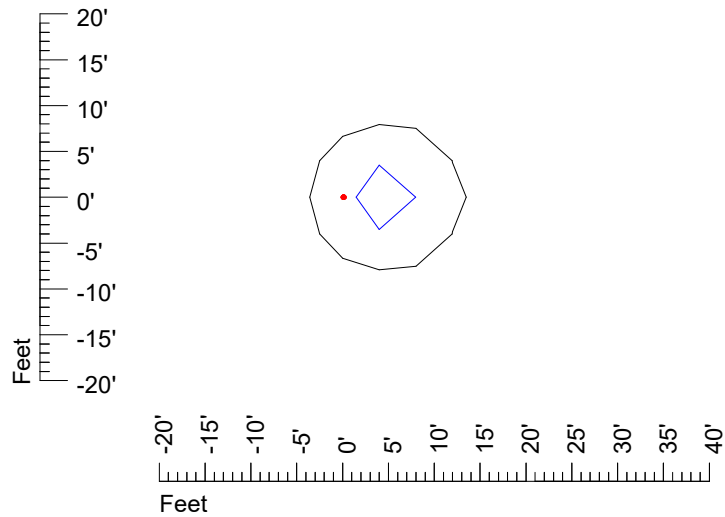

IES Photometric files RND LED 3'6V1'8W CF981

Isoline template 7' mounting height

Isoline values — 0.1 fc — 0.25 fc — 0.5 fc — 1.0 fc — 2.0 fc

Mounting height 7' Tilt 0°

Mounting height 7' Tilt 30°

Mounting height 7' Tilt 15°

Mounting height 11' Tilt 30°

Mounting height 11' Tilt 15°

Mounting height 11' Tilt 45°

IES Photometric files RND LED 3'6V1'8W CF981

Isoline template 15' mounting height

Isoline values — 0.1 fc — 0.25 fc — 0.5 fc — 1.0 fc — 2.0 fc

Mounting height 15' Tilt 0°

Mounting height 15' Tilt 30°

Mounting height 15' Tilt 15°

Mounting height 15' Tilt 45°

IES Photometric files RND LED 3'6V1'8W CF981

Isoline template 20' mounting height

Isoline values — 0.1 fc — 0.25 fc — 0.5 fc — 1.0 fc — 2.0 fc

Mounting height 20' Tilt 0°

Mounting height 20' Tilt 30°

Mounting height 20' Tilt 15°

Mounting height 20' Tilt 45°

IES Photometric files RND LED 3'6V1'8W CF981

Isoline template 25' mounting height

Isoline values — 0.1 fc — 0.25 fc — 0.5 fc — 1.0 fc — 2.0 fc