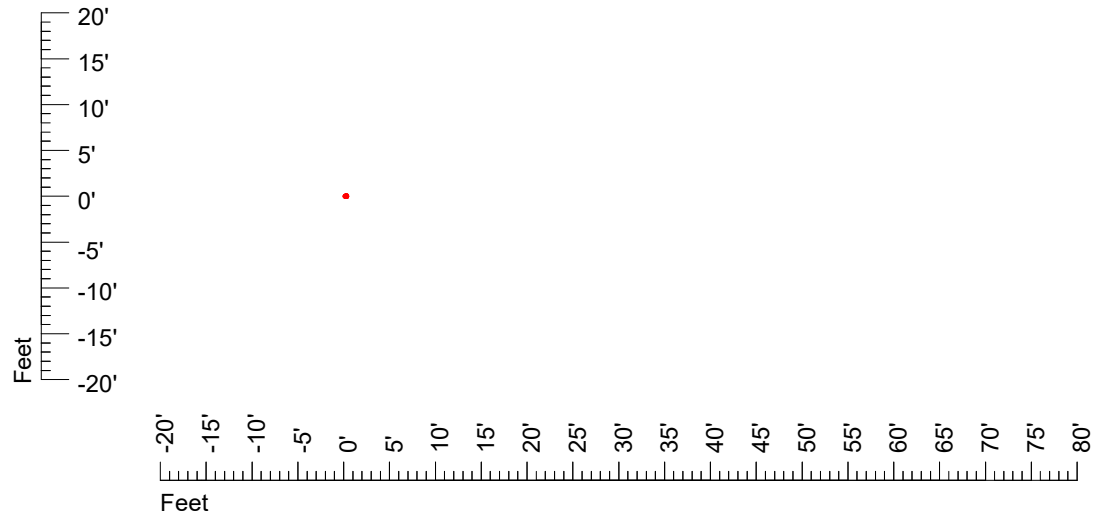

Mounting height 25' Tilt 0°

Mounting height 25' Tilt 30°

Mounting height 25' Tilt 15°

Mounting height 25' Tilt 45°

IES Photometric files RND LED 3'6V1'8W CF981

Isoline template 30' mounting height

Isoline values — 0.1 fc — 0.25 fc — 0.5 fc — 1.0 fc — 2.0 fc