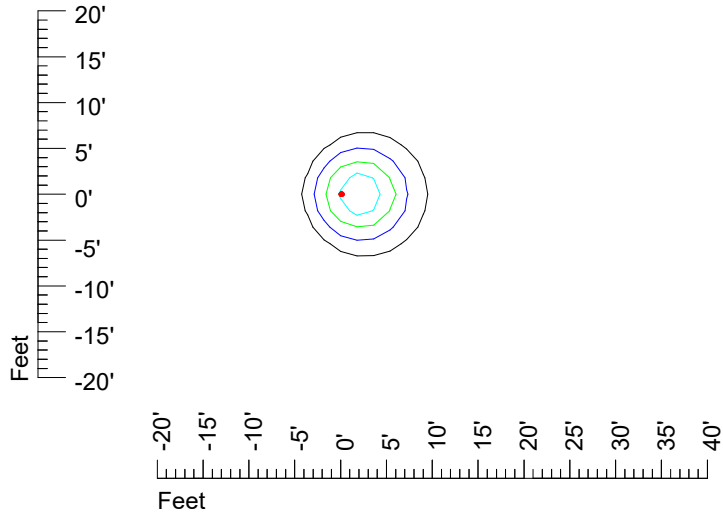

IES Photometric files RND LED 3'6V1'8W CF981

Isoline template 7' mounting height

Isoline values — 0.1 fc — 0.25 fc — 0.5 fc — 1.0 fc — 2.0 fc

Mounting height 7' Tilt 0°

Mounting height 7' Tilt 30°

Mounting height 7' Tilt 15°

Mounting height 7' Tilt 45°

IES Photometric files RND LED 3'6V1'8W CF981

Isoline template 9' mounting height

Isoline values — 0.1 fc — 0.25 fc — 0.5 fc — 1.0 fc — 2.0 fc

Mounting height 9' Tilt 0°

Mounting height 9' Tilt 30°

Mounting height 9' Tilt 15°

Mounting height 9' Tilt 45°

IES Photometric files RND LED 3'6V1'8W CF981

Isoline template 11' mounting height

Isoline values — 0.1 fc — 0.25 fc — 0.5 fc — 1.0 fc — 2.0 fc

Mounting height 11' Tilt 0°

Mounting height 11' Tilt 30°

Mounting height 11' Tilt 15°

Mounting height 11' Tilt 45°

IES Photometric files RND LED 3'6V1'8W CF981

Isoline template 15' mounting height

Isoline values — 0.1 fc — 0.25 fc — 0.5 fc — 1.0 fc — 2.0 fc