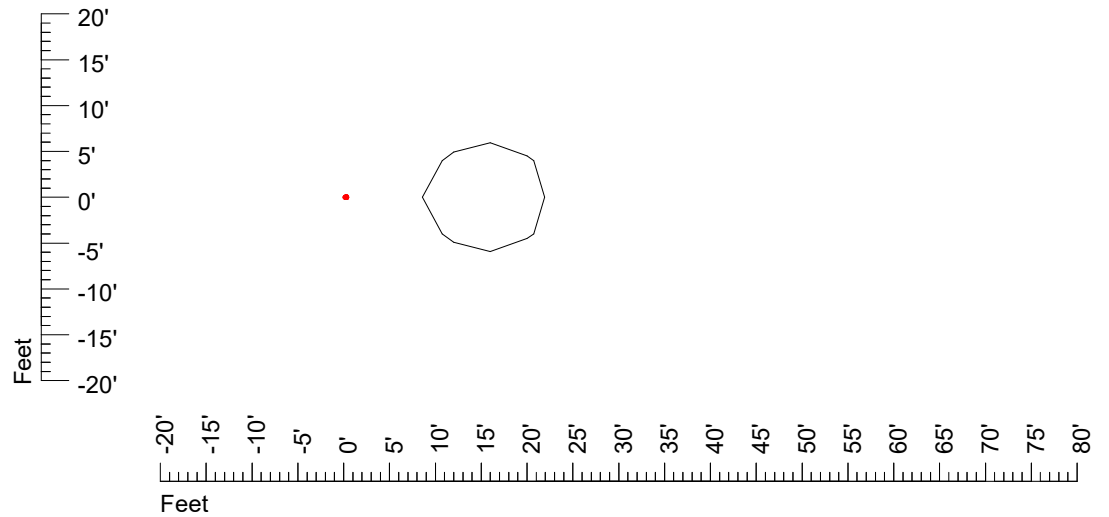

Mounting height 20' Tilt 0°

Mounting height 20' Tilt 30°

Mounting height 20' Tilt 15°

Mounting height 20' Tilt 45°

IES Photometric files RND LED 3'6V1'8W CF981

Isoline template 25' mounting height

Isoline values — 0.1 fc — 0.25 fc — 0.5 fc — 1.0 fc — 2.0 fc