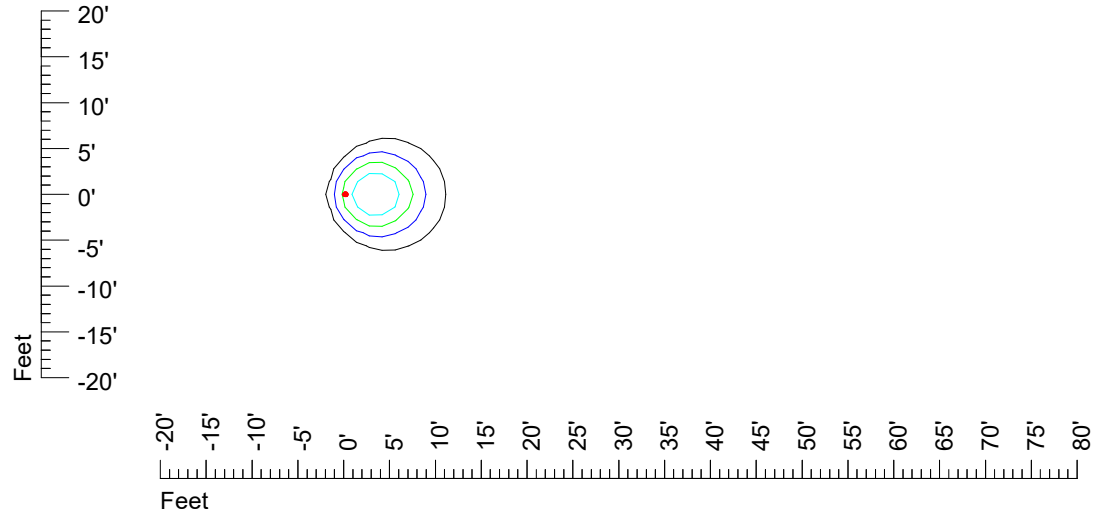

IES Photometric files RND LED 3'6V1'8W CF981

Isoline template 7' mounting height

Isoline values — 0.1 fc — 0.25 fc — 0.5 fc — 1.0 fc — 2.0 fc

Mounting height 7' Tilt 0°

Mounting height 7' Tilt 30°

Mounting height 7' Tilt 15°

Mounting height 7' Tilt 45°

IES Photometric files RND LED 3'6V1'8W CF981

Isoline template 9' mounting height

Isoline values — 0.1 fc — 0.25 fc — 0.5 fc — 1.0 fc — 2.0 fc

Mounting height 9' Tilt 0°

Mounting height 9' Tilt 30°