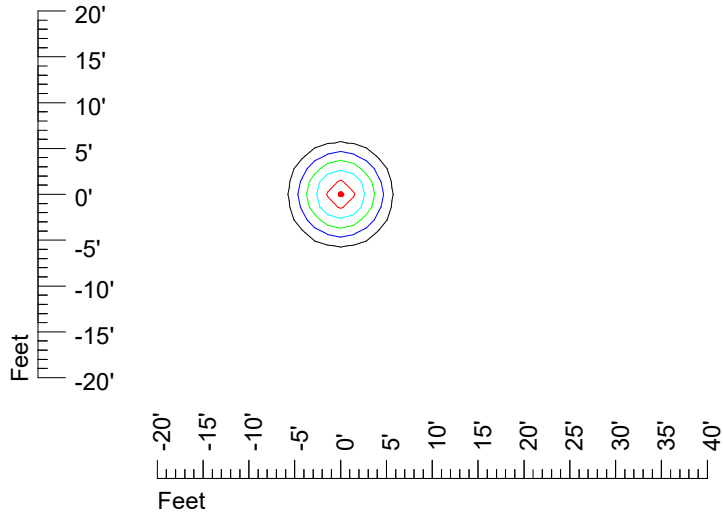

IES Photometric files RND LED 3'6V1'8W CF981

Isoline template 7' mounting height

Isoline values — 0.1 fc — 0.25 fc — 0.5 fc — 1.0 fc — 2.0 fc

Mounting height 7' Tilt 0°

Mounting height 7' Tilt 30°

Mounting height 7' Tilt 15°

Mounting height 7' Tilt 45°

IES Photometric files RND LED 3'6V1'8W CF981

Isoline template 9' mounting height

Isoline values — 0.1 fc — 0.25 fc — 0.5 fc — 1.0 fc — 2.0 fc

Mounting height 9' Tilt 0°

Mounting height 9' Tilt 30°

Mounting height 9' Tilt 15°

Mounting height 9' Tilt 45°

IES Photometric files RND LED 3'6V1'8W CF981

Isoline template 11' mounting height

Isoline values — 0.1 fc — 0.25 fc — 0.5 fc — 1.0 fc — 2.0 fc

Mounting height 11' Tilt 0°

Mounting height 11' Tilt 30°

Mounting height 11' Tilt 15°

Mounting height 11' Tilt 45°

IES Photometric files RND LED 3'6V1'8W CF981

Isoline template 15' mounting height

Isoline values — 0.1 fc — 0.25 fc — 0.5 fc — 1.0 fc — 2.0 fc