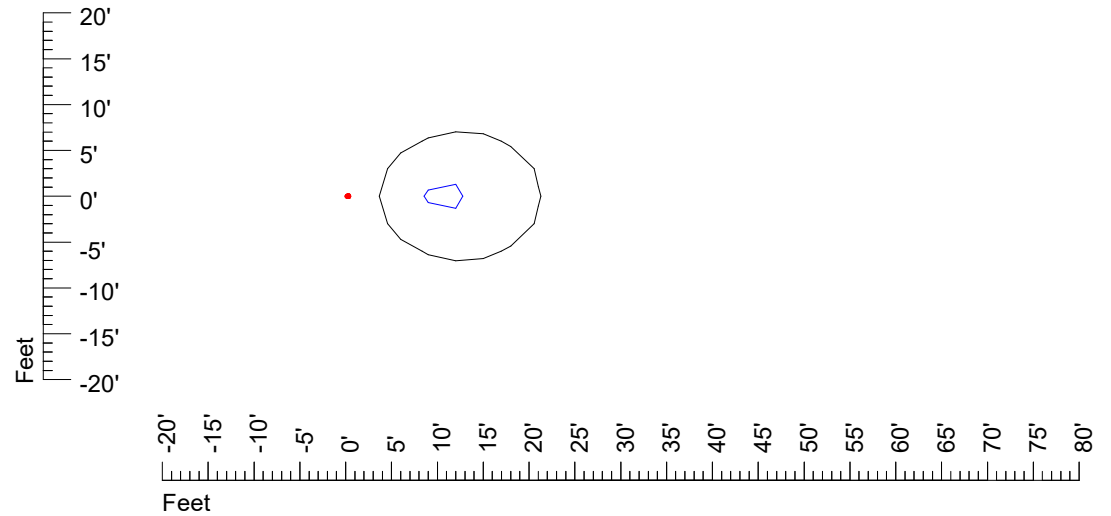

Mounting height 15' Tilt 0°

Mounting height 15' Tilt 30°

Mounting height 15' Tilt 15°

Mounting height 15' Tilt 45°

IES Photometric files RND LED 3'6V1'8W CF981

Isoline template 20' mounting height

Isoline values — 0.1 fc — 0.25 fc — 0.5 fc — 1.0 fc — 2.0 fc