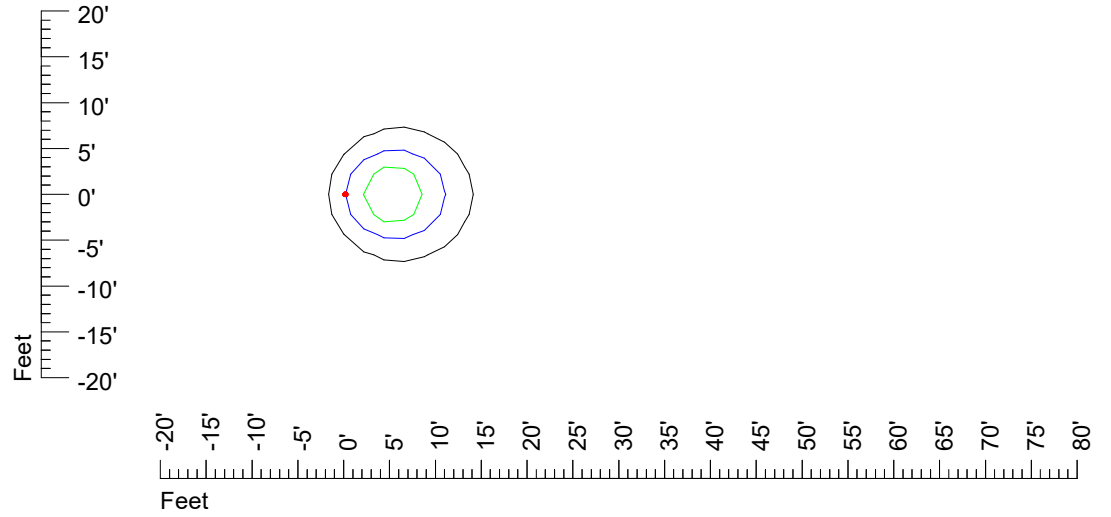

Mounting height 11' Tilt 30°