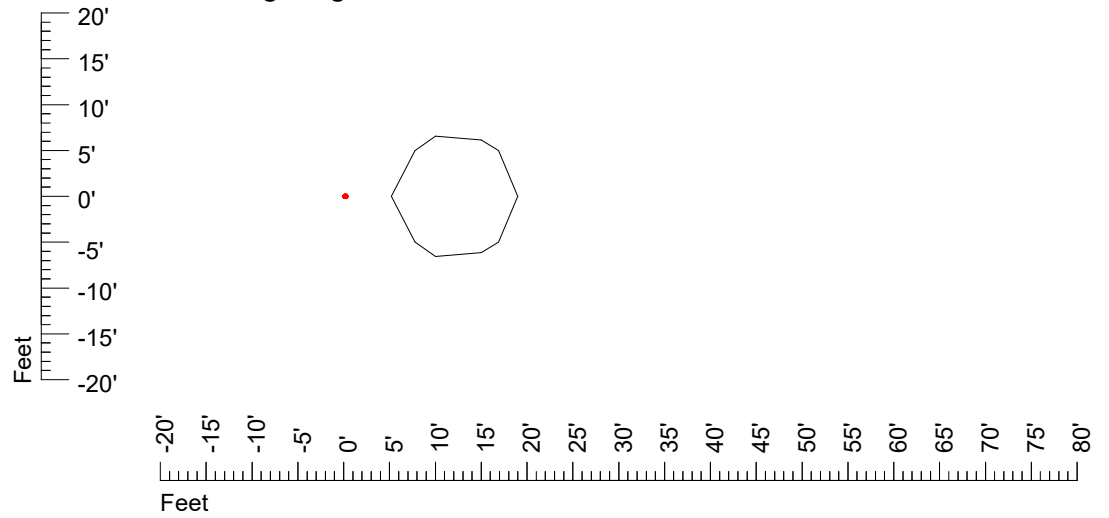

Mounting height 25' Tilt 30°