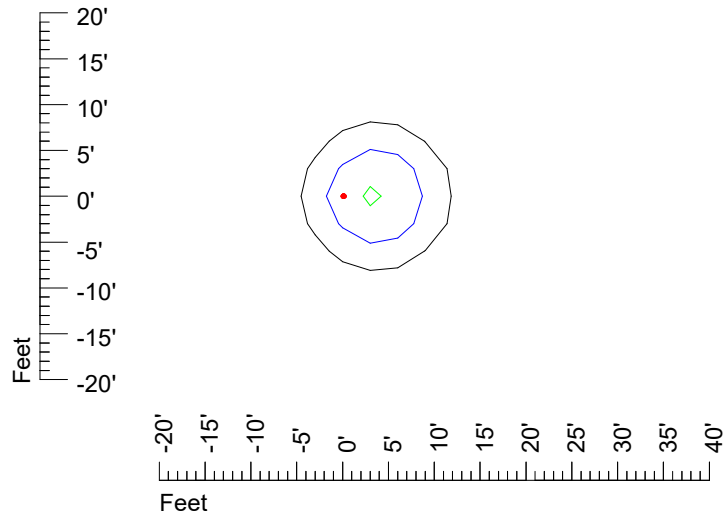

Mounting height 15' Tilt 15°