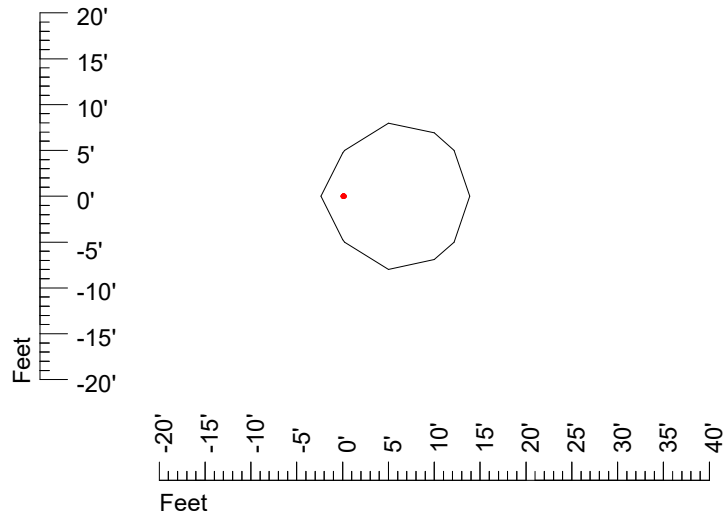

Mounting height 25' Tilt 15°