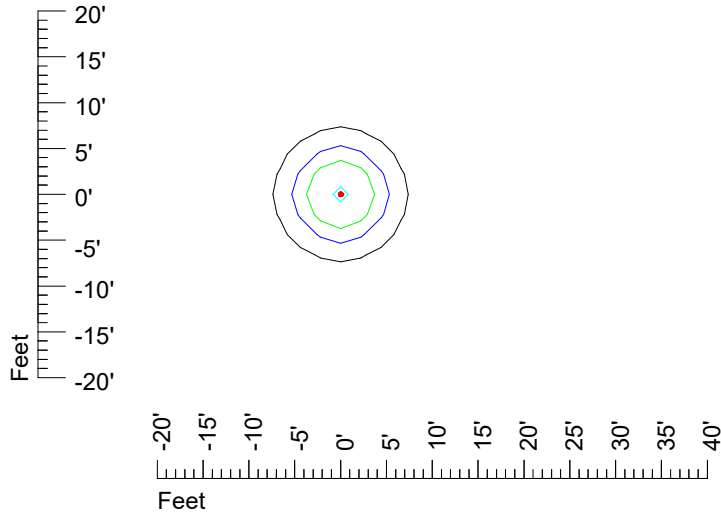

IES Photometric files RND LED 3'6V1'8W CF981

Isoline template 7' mounting height

Isoline values — 0.1 fc — 0.25 fc — 0.5 fc — 1.0 fc — 2.0 fc

Mounting height 7' Tilt 0°

Mounting height 7' Tilt 30°

Mounting height 7' Tilt 15°

Mounting height 7' Tilt 45°

IES Photometric files RND LED 3'6V1'8W CF981

Isoline template 9' mounting height

Isoline values — 0.1 fc — 0.25 fc — 0.5 fc — 1.0 fc — 2.0 fc

Mounting height 9' Tilt 0°

Mounting height 9' Tilt 30°

Mounting height 9' Tilt 15°

Mounting height 9' Tilt 45°

IES Photometric files RND LED 3'6V1'8W CF981

Isoline template 11' mounting height

Isoline values — 0.1 fc — 0.25 fc — 0.5 fc — 1.0 fc — 2.0 fc

Mounting height 11' Tilt 0°

Mounting height 11' Tilt 30°

Mounting height 11' Tilt 15°

Mounting height 11' Tilt 45°

IES Photometric files RND LED 3'6V1'8W CF981

Isoline template 15' mounting height

Isoline values — 0.1 fc — 0.25 fc — 0.5 fc — 1.0 fc — 2.0 fc