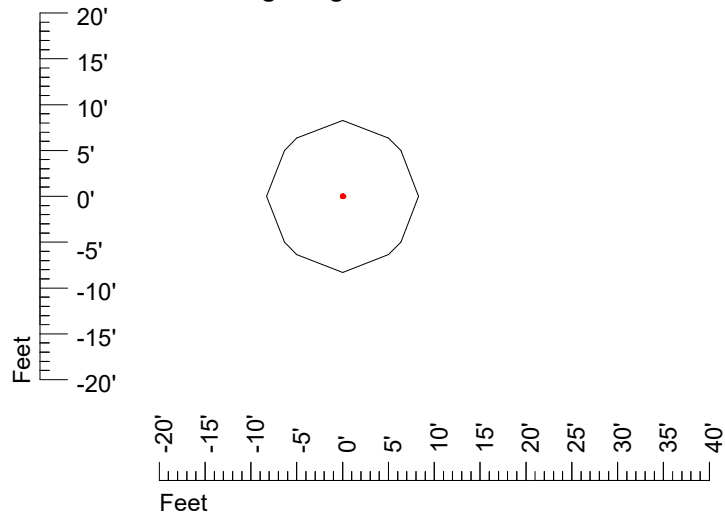

IES Photometric files RND LED 3'6V1'8W CF981

Isoline template 25' mounting height

Isoline values — 0.1 fc — 0.25 fc — 0.5 fc — 1.0 fc — 2.0 fc

Mounting height 25' Tilt 0°