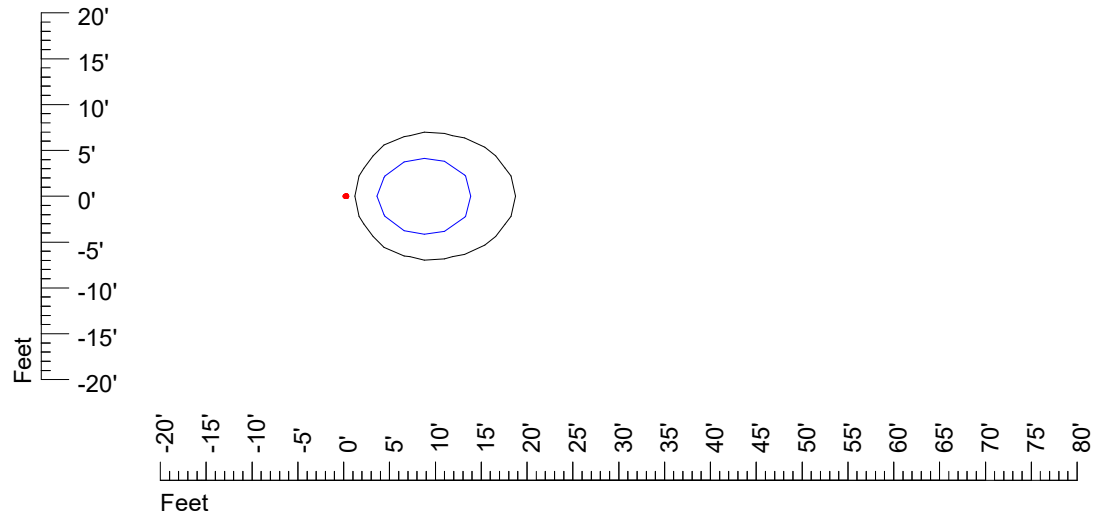

Mounting height 11' Tilt 45°