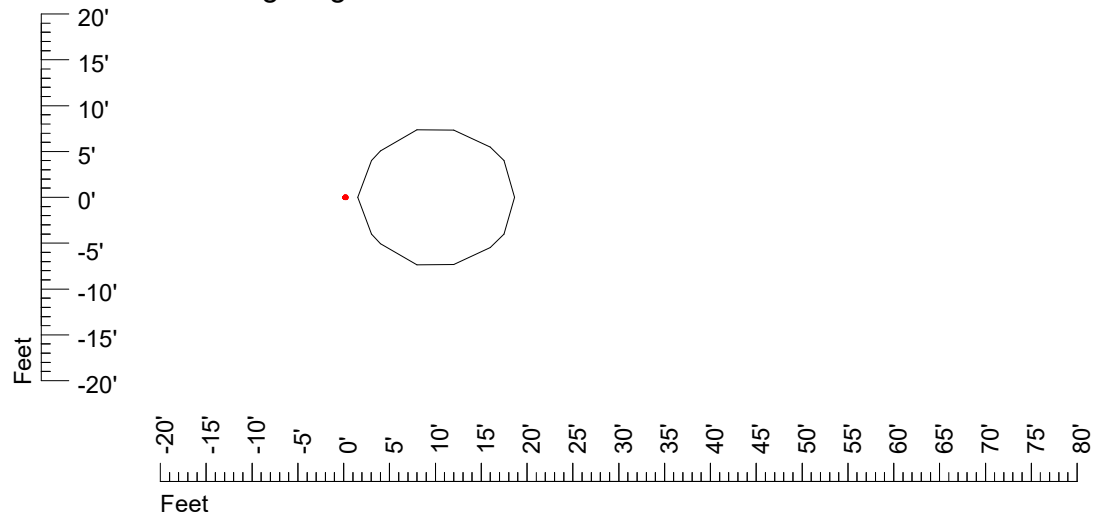

Mounting height 20' Tilt 30°