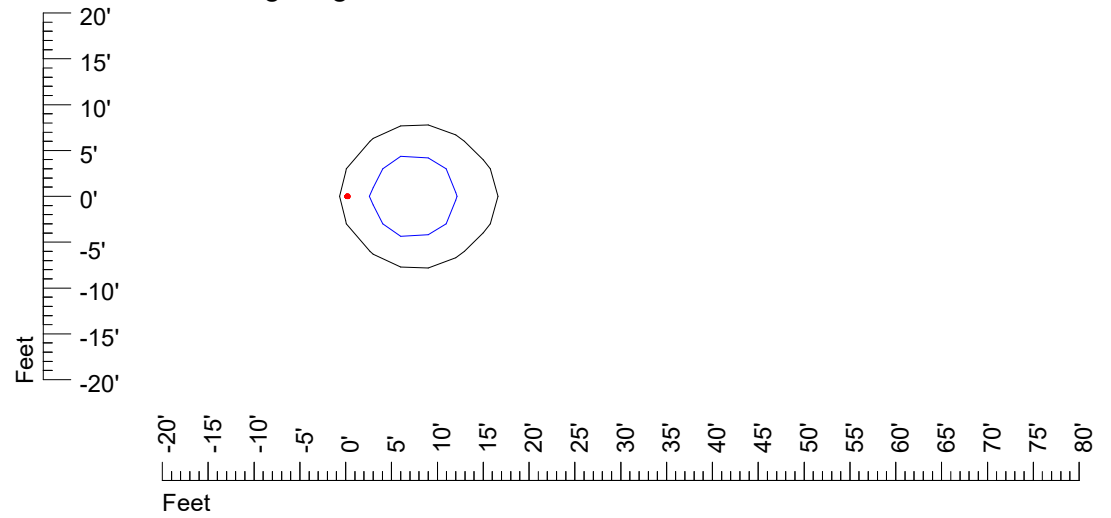

Mounting height 15' Tilt 30°