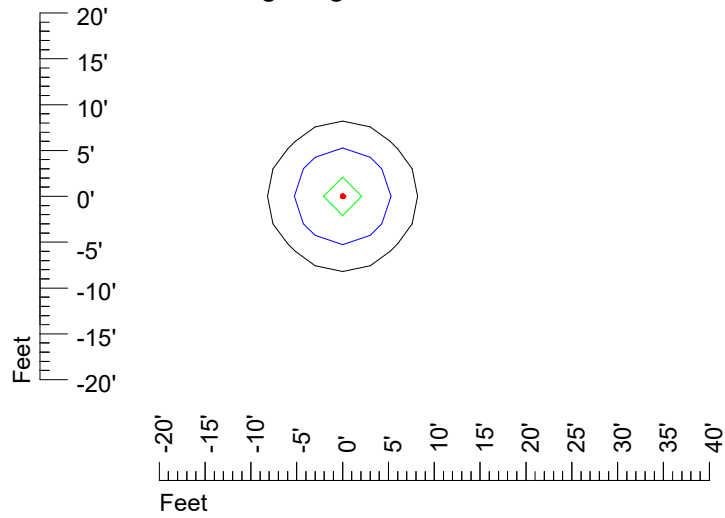

IES Photometric files RND LED 3'6V1'8W CF981

Isoline template 15' mounting height

Isoline values — 0.1 fc — 0.25 fc — 0.5 fc — 1.0 fc — 2.0 fc

Mounting height 15' Tilt 0°