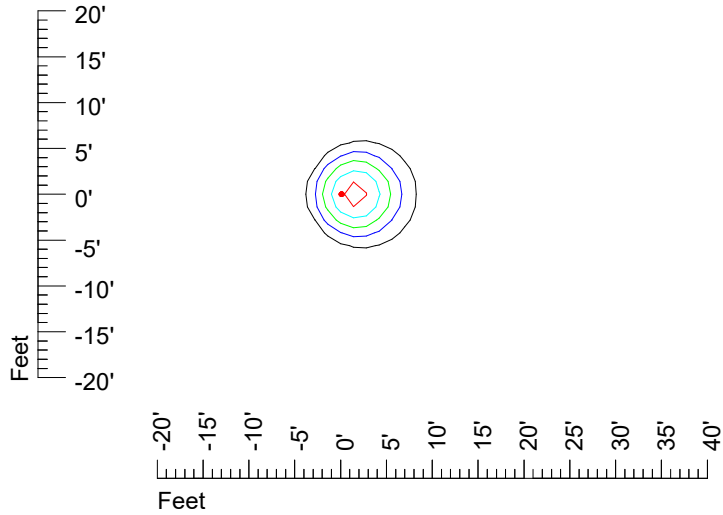

IES Photometric files RND LED 3'6V1'8W CF981

Isoline template 7' mounting height

Isoline values — 0.1 fc — 0.25 fc — 0.5 fc — 1.0 fc — 2.0 fc

Mounting height 7' Tilt 0°

Mounting height 7' Tilt 30°

Mounting height 7' Tilt 15°

Mounting height 7' Tilt 45°

IES Photometric files RND LED 3'6V1'8W CF981

Isoline template 9' mounting height

Isoline values — 0.1 fc — 0.25 fc — 0.5 fc — 1.0 fc — 2.0 fc

Mounting height 9' Tilt 0°

Mounting height 9' Tilt 30°

Mounting height 9' Tilt 15°

Mounting height 9' Tilt 45°

IES Photometric files RND LED 3'6V1'8W CF981

Isoline template 11' mounting height

Isoline values — 0.1 fc — 0.25 fc — 0.5 fc — 1.0 fc — 2.0 fc

Mounting height 11' Tilt 0°

Mounting height 11' Tilt 30°

Mounting height 11' Tilt 15°

Mounting height 11' Tilt 45°

IES Photometric files RND LED 3'6V1'8W CF981

Isoline template 15' mounting height

Isoline values — 0.1 fc — 0.25 fc — 0.5 fc — 1.0 fc — 2.0 fc