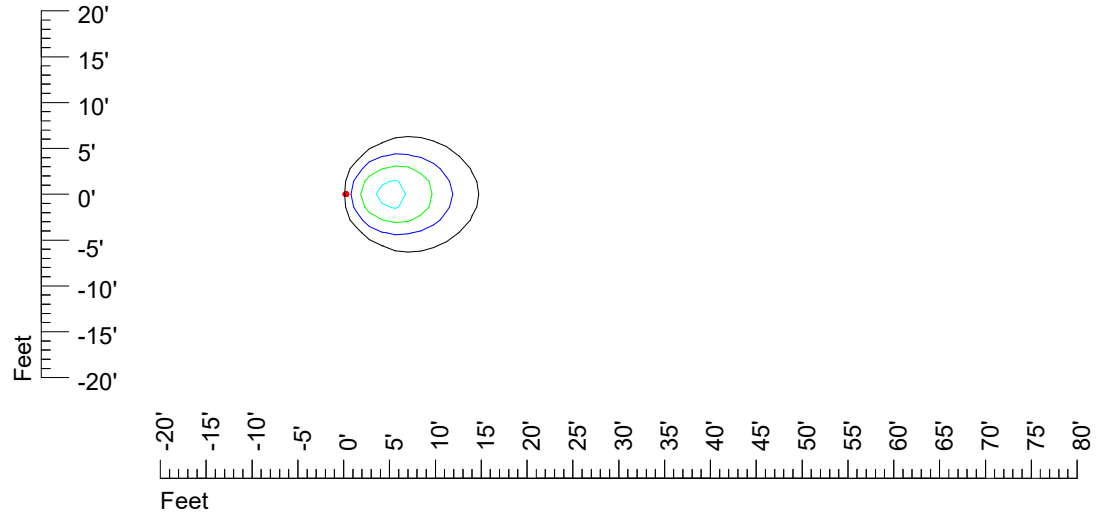

IES Photometric files RND LED 3'6V1'8W CF981

Isoline template 7' mounting height

Isoline values — 0.1 fc — 0.25 fc — 0.5 fc — 1.0 fc — 2.0 fc

Mounting height 7' Tilt 0°

Mounting height 7' Tilt 30°

Mounting height 7' Tilt 15°

Mounting height 7' Tilt 45°

IES Photometric files RND LED 3'6V1'8W CF981

Isoline template 9' mounting height

Isoline values — 0.1 fc — 0.25 fc — 0.5 fc — 1.0 fc — 2.0 fc

Mounting height 9' Tilt 0°

Mounting height 9' Tilt 30°