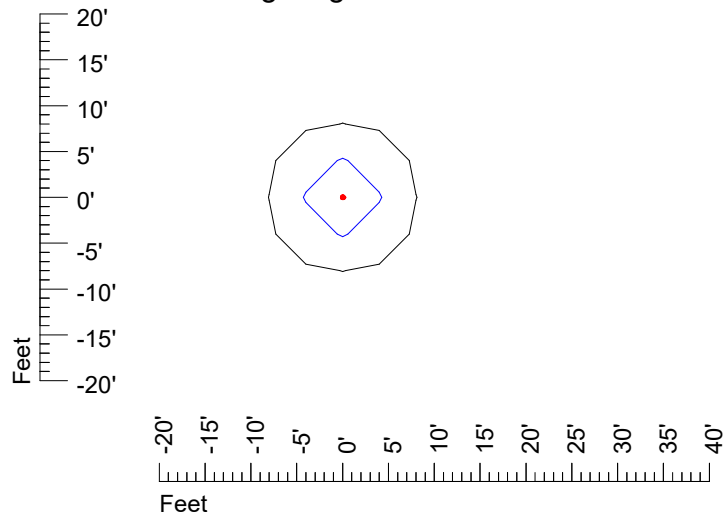

Mounting height 11' Tilt 30°

Mounting height 11' Tilt 15°

Mounting height 11' Tilt 45°

IES Photometric files RND LED 3'6V1'8W CF981

Isoline template 15' mounting height

Isoline values — 0.1 fc — 0.25 fc — 0.5 fc — 1.0 fc — 2.0 fc

Mounting height 15' Tilt 0°

Mounting height 15' Tilt 30°

Mounting height 15' Tilt 15°

Mounting height 15' Tilt 45°

IES Photometric files RND LED 3'6V1'8W CF981

Isoline template 20' mounting height

Isoline values — 0.1 fc — 0.25 fc — 0.5 fc — 1.0 fc — 2.0 fc

Mounting height 20' Tilt 0°

Mounting height 20' Tilt 30°

Mounting height 20' Tilt 15°

Mounting height 20' Tilt 45°

IES Photometric files RND LED 3'6V1'8W CF981

Isoline template 25' mounting height

Isoline values — 0.1 fc — 0.25 fc — 0.5 fc — 1.0 fc — 2.0 fc