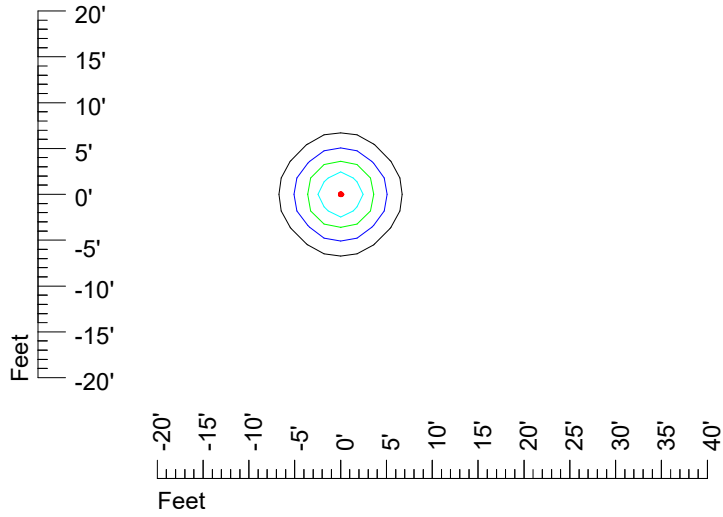

IES Photometric files RND LED 3'6V1'8W CF981

Isoline template 7' mounting height

Isoline values — 0.1 fc — 0.25 fc — 0.5 fc — 1.0 fc — 2.0 fc

Mounting height 7' Tilt 0°

Mounting height 7' Tilt 30°

Mounting height 7' Tilt 15°

Mounting height 7' Tilt 45°

IES Photometric files RND LED 3'6V1'8W CF981

Isoline template 9' mounting height

Isoline values — 0.1 fc — 0.25 fc — 0.5 fc — 1.0 fc — 2.0 fc

Mounting height 9' Tilt 0°

Mounting height 9' Tilt 30°

Mounting height 9' Tilt 15°

Mounting height 9' Tilt 45°

IES Photometric files RND LED 3'6V1'8W CF981

Isoline template 11' mounting height

Isoline values — 0.1 fc — 0.25 fc — 0.5 fc — 1.0 fc — 2.0 fc

Mounting height 11' Tilt 0°

Mounting height 11' Tilt 30°

Mounting height 11' Tilt 15°

Mounting height 11' Tilt 45°

IES Photometric files RND LED 3'6V1'8W CF981

Isoline template 15' mounting height

Isoline values — 0.1 fc — 0.25 fc — 0.5 fc — 1.0 fc — 2.0 fc