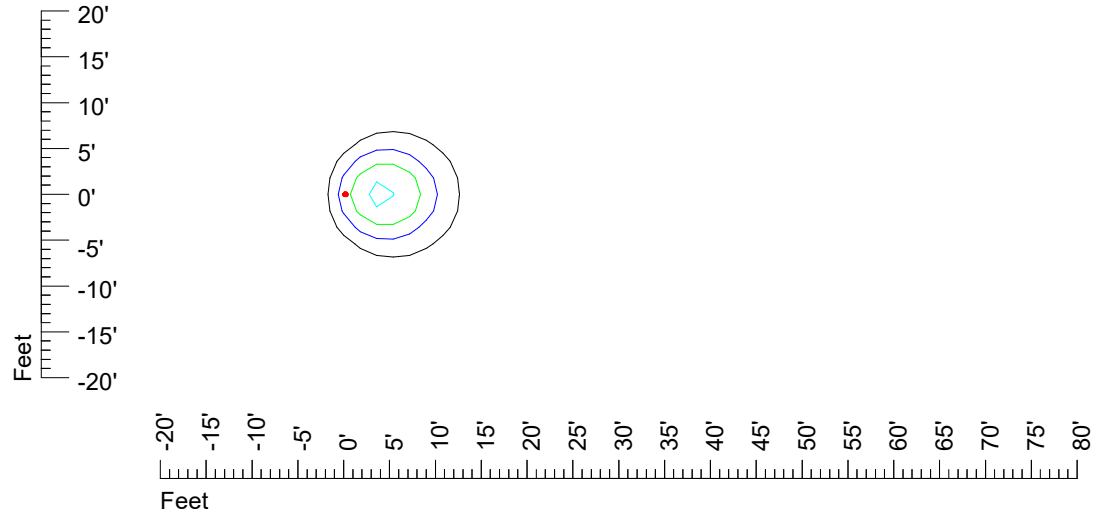

IES Photometric files RND LED 3'6V1'8W CF981

Isoline template 7' mounting height

Isoline values — 0.1 fc — 0.25 fc — 0.5 fc — 1.0 fc — 2.0 fc

Mounting height 7' Tilt 0°

Mounting height 7' Tilt 30°

Mounting height 7' Tilt 15°

Mounting height 7' Tilt 45°

IES Photometric files RND LED 3'6V1'8W CF981

Isoline template 9' mounting height

Isoline values — 0.1 fc — 0.25 fc — 0.5 fc — 1.0 fc — 2.0 fc

Mounting height 9' Tilt 0°

Mounting height 9' Tilt 30°