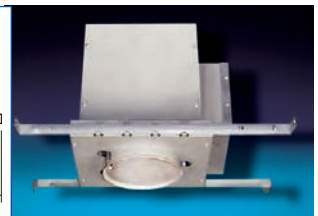

EF150 / EF150D / EF150T

Color: White or black

EF150

Description: Single compact adjustable decorative lighting head
Dimensions: 4.48" diameter base, 5.2" height

EF150D-B

Description: Double compact adjustable decorative lighting heads
Dimensions: 4.48" diameter base, 4.0" height

Recessed Type Housing

EL-GRHR03

Description: New construction housing
 Dimensions: 5.6" x 14.24"

EL-GRHR06

Description: Insulated ceilings housing
 Dimensions: 7.25" x 14.24"

How To Order Trim (example)

EFR8R Series	-BK Color	(MA) Lamp Wattage
	-WH=White	(MA)=20 watts/12 Volts
	-CH=Chrome	(MB)=35 watts/12 Volts
	-BK=Black	(MC)=50 watts/12 Volts
	-PB=Polished Brass	(MK)=12 watts/12 Volts
	-BN=Brushed Nickel	(MJ)=10 watts/6 Volts