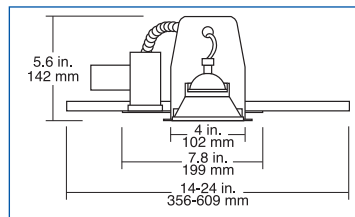

Recessed Type Housing

EL-GRHR03

Description: New construction housing
Dimensions: 5.6" x 14.24"