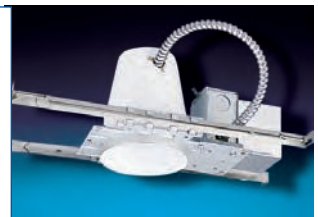

Recessed Type Housing

EL-GRHR03

Description: New construction housing
Dimensions: 5.6" x 14.24"