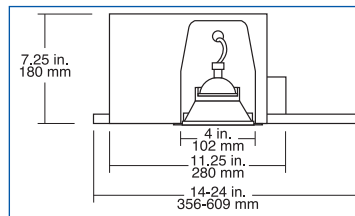

EF180D-B

Description: Double compact adjustable decorative lighting heads
Dimensions: 4.48" diameter base, 4.0" height

EF180T

Description: Triple compact adjustable decorative lighting heads
Dimensions: 11.0" diameter base, 5.2" height

EF181 / EF181D / EF181T

Color: White or black

EF181

Description: Single compact adjustable decorative lighting head
Dimensions: 4.48" diameter base, 5.2" height

EF181D-B

Description: Double compact adjustable decorative lighting heads
Dimensions: 4.48" diameter base, 4.0" height

EFR8R

Description: Decorative lighting head. Requires recessed housing.
 Dimensions: 4.0" diameter base
 Color Suffix: WH-White or BN-Brushed Nickel

EFR9WH

Description: Decorative lighting head. Requires recessed housing.
 Dimensions: 4.0" diameter base
 Color Suffix: WH-White

Recessed Type Housing

EL-GRHR03

Description: New construction housing
 Dimensions: 5.6" x 14.24"

EL-GRHR06

Description: Insulated ceilings housing
 Dimensions: 7.25" x 14.24"

How To Order Trim (example)

EFR8R Series	-BK Color	(MA) Lamp Wattage
	-WH=White	(MA)=20 watts/12 Volts
	-CH=Chrome	(MB)=35 watts/12 Volts
	-BK=Black	(MC)=50 watts/12 Volts
	-PB=Polished Brass	(MK)=12 watts/12 Volts
	-BN=Brushed Nickel	(MJ)=10 watts/6 Volts