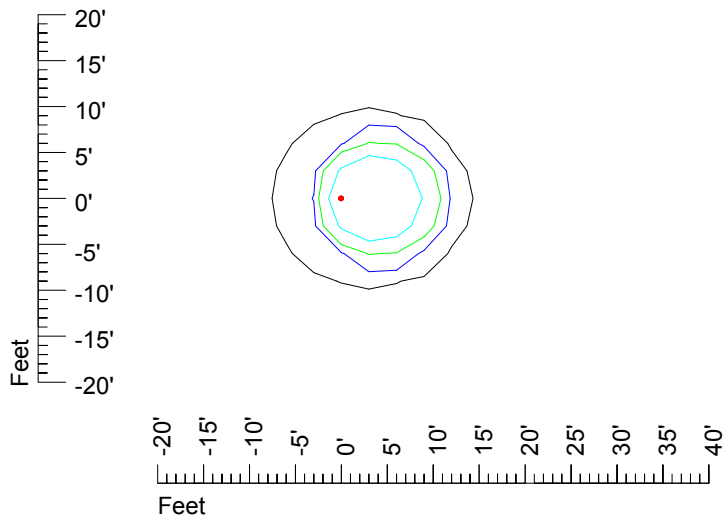

IES Photometric files MR16 12v20w-10

Isoline template 7' mounting height

Isoline values — 0.1 fc — 0.25 fc — 0.5 fc — 1.0 fc — 2.0 fc

Mounting height 7' Tilt 0°

Mounting height 7' Tilt 30°

Mounting height 7' Tilt 15°

Mounting height 9' Tilt 15°

Mounting height 9' Tilt 45°

IES Photometric files MR16 12v20w-10

Isoline template 11' mounting height

Isoline values — 0.1 fc — 0.25 fc — 0.5 fc — 1.0 fc — 2.0 fc

Mounting height 11' Tilt 0°

Mounting height 11' Tilt 30°

Mounting height 11' Tilt 15°

Mounting height 11' Tilt 45°

IES Photometric files MR16 12v20w-10

Isoline template 15' mounting height

Isoline values — 0.1 fc — 0.25 fc — 0.5 fc — 1.0 fc — 2.0 fc

Mounting height 15' Tilt 0°

Mounting height 15' Tilt 30°

Mounting height 15' Tilt 15°

Mounting height 15' Tilt 45°

IES Photometric files MR16 12v20w-10

Isoline template 20' mounting height

Isoline values — 0.1 fc — 0.25 fc — 0.5 fc — 1.0 fc — 2.0 fc