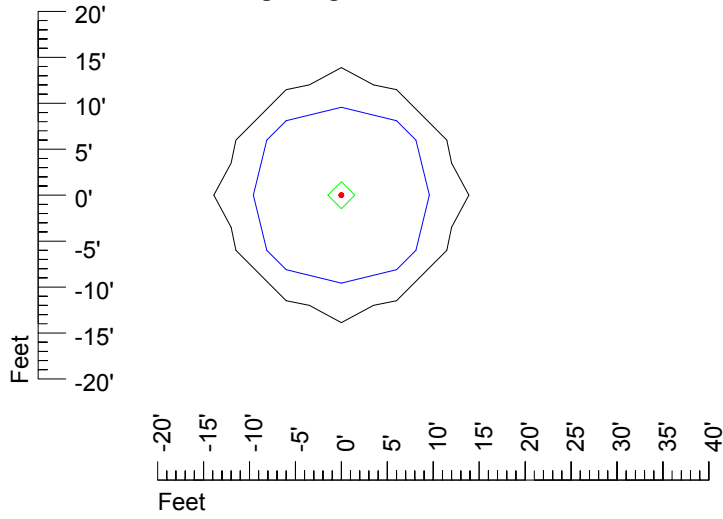

IES Photometric files MR16 12v20w-10

Isoline template 30' mounting height

Isoline values — 0.1 fc — 0.25 fc — 0.5 fc — 1.0 fc — 2.0 fc

Mounting height 30' Tilt 0°