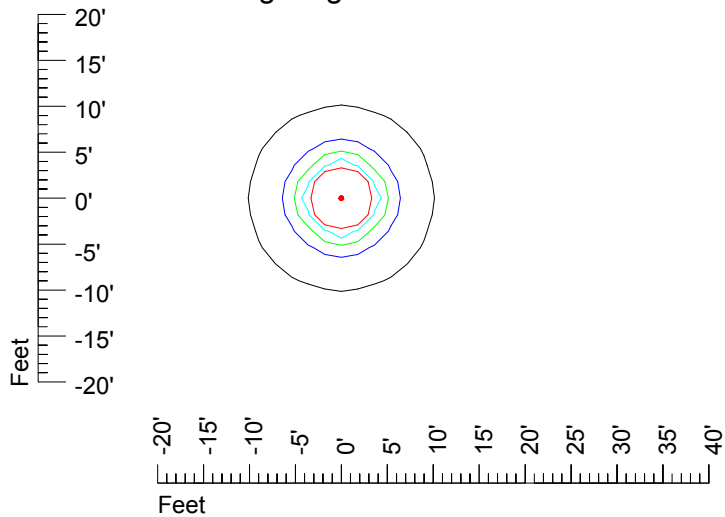

IES Photometric files MR16 12v20w-10

Isoline template 7' mounting height

Isoline values — 0.1 fc — 0.25 fc — 0.5 fc — 1.0 fc — 2.0 fc

Mounting height 7' Tilt 0°

Mounting height 7' Tilt 30°

Mounting height 7' Tilt 15°

Mounting height 7' Tilt 45°

IES Photometric files MR16 12v20w-10

Isoline template 9' mounting height

Isoline values — 0.1 fc — 0.25 fc — 0.5 fc — 1.0 fc — 2.0 fc

Mounting height 9' Tilt 0°

Mounting height 9' Tilt 30°

Mounting height 9' Tilt 15°

Mounting height 9' Tilt 45°

IES Photometric files MR16 12v20w-10

Isoline template 11' mounting height

Isoline values — 0.1 fc — 0.25 fc — 0.5 fc — 1.0 fc — 2.0 fc

Mounting height 11' Tilt 0°

Mounting height 11' Tilt 30°

Mounting height 11' Tilt 15°

Mounting height 11' Tilt 45°

IES Photometric files MR16 12v20w-10

Isoline template 15' mounting height

Isoline values — 0.1 fc — 0.25 fc — 0.5 fc — 1.0 fc — 2.0 fc