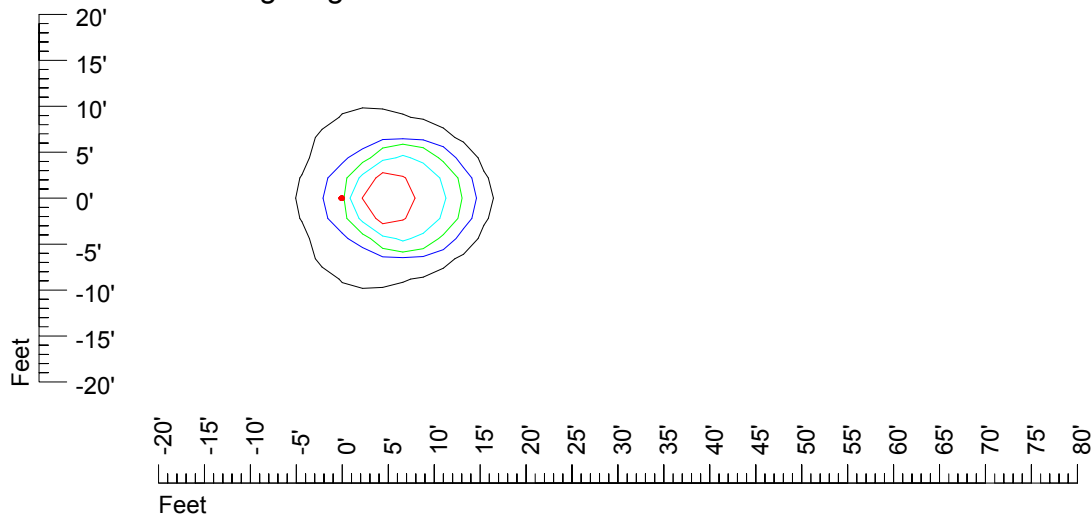

Mounting height 9' Tilt 15°

Mounting height 9' Tilt 45°

IES Photometric files MR16 12v20w-10

Isoline template 11' mounting height

Isoline values — 0.1 fc — 0.25 fc — 0.5 fc — 1.0 fc — 2.0 fc

Mounting height 11' Tilt 0°

Mounting height 11' Tilt 30°

Mounting height 11' Tilt 15°

Mounting height 11' Tilt 45°

IES Photometric files MR16 12v20w-10

Isoline template 15' mounting height

Isoline values — 0.1 fc — 0.25 fc — 0.5 fc — 1.0 fc — 2.0 fc