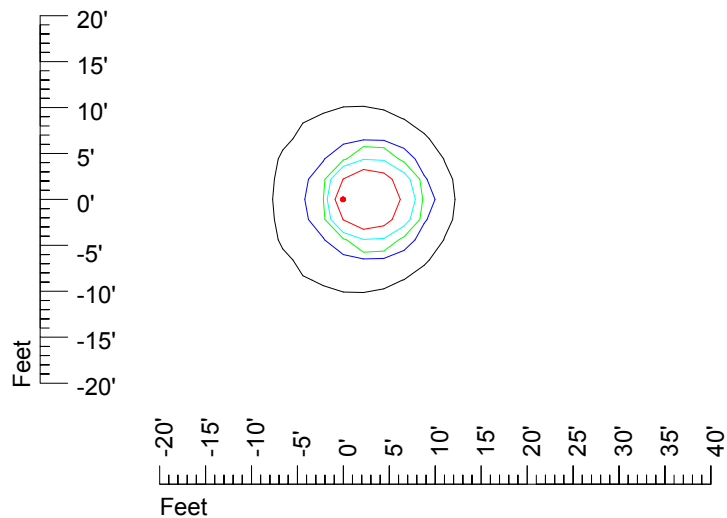

IES Photometric files MR16 12v20w-10

Isoline template 7' mounting height

Isoline values — 0.1 fc — 0.25 fc — 0.5 fc — 1.0 fc — 2.0 fc

Mounting height 7' Tilt 0°

Mounting height 7' Tilt 30°

Mounting height 7' Tilt 15°

Mounting height 7' Tilt 45°

IES Photometric files MR16 12v20w-10

Isoline template 9' mounting height

Isoline values — 0.1 fc — 0.25 fc — 0.5 fc — 1.0 fc — 2.0 fc

Mounting height 9' Tilt 0°

Mounting height 9' Tilt 30°

Mounting height 9' Tilt 15°

Mounting height 9' Tilt 45°

IES Photometric files MR16 12v20w-10

Isoline template 11' mounting height

Isoline values — 0.1 fc — 0.25 fc — 0.5 fc — 1.0 fc — 2.0 fc

Mounting height 11' Tilt 0°

Mounting height 11' Tilt 30°

Mounting height 11' Tilt 15°

Mounting height 11' Tilt 45°

IES Photometric files MR16 12v20w-10

Isoline template 15' mounting height

Isoline values — 0.1 fc — 0.25 fc — 0.5 fc — 1.0 fc — 2.0 fc