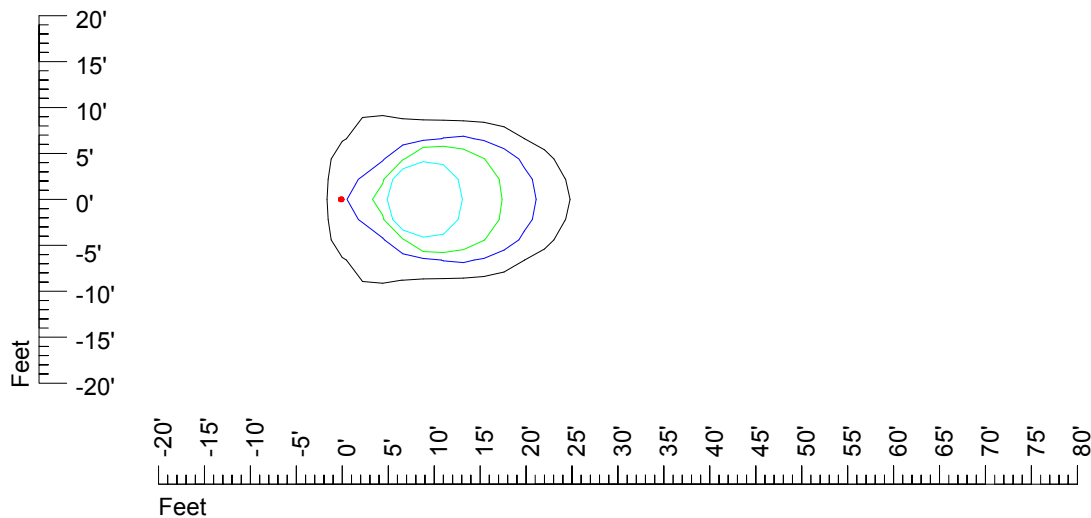

Mounting height 9' Tilt 15°

Mounting height 9' Tilt 45°

IES Photometric files MR16 12v20w-10

Isoline template 11' mounting height

Isoline values — 0.1 fc — 0.25 fc — 0.5 fc — 1.0 fc — 2.0 fc

Mounting height 11' Tilt 0°

Mounting height 11' Tilt 30°

Mounting height 11' Tilt 15°

Mounting height 11' Tilt 45°

IES Photometric files MR16 12v20w-10

Isoline template 15' mounting height

Isoline values — 0.1 fc — 0.25 fc — 0.5 fc — 1.0 fc — 2.0 fc