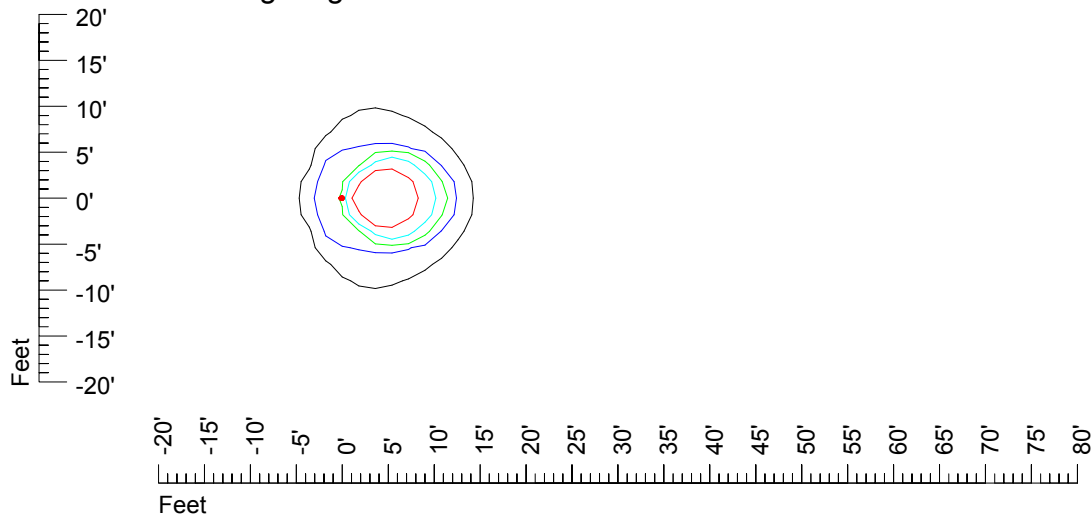

IES Photometric files MR16 12v20w-10

Isoline template 7' mounting height

Isoline values — 0.1 fc — 0.25 fc — 0.5 fc — 1.0 fc — 2.0 fc

Mounting height 7' Tilt 0°

Mounting height 7' Tilt 30°

Mounting height 7' Tilt 15°

Mounting height 7' Tilt 45°

IES Photometric files MR16 12v20w-10

Isoline template 9' mounting height

Isoline values — 0.1 fc — 0.25 fc — 0.5 fc — 1.0 fc — 2.0 fc

Mounting height 9' Tilt 0°

Mounting height 9' Tilt 30°

Mounting height 9' Tilt 15°

Mounting height 9' Tilt 45°

IES Photometric files MR16 12v20w-10

Isoline template 11' mounting height

Isoline values — 0.1 fc — 0.25 fc — 0.5 fc — 1.0 fc — 2.0 fc

Mounting height 11' Tilt 0°