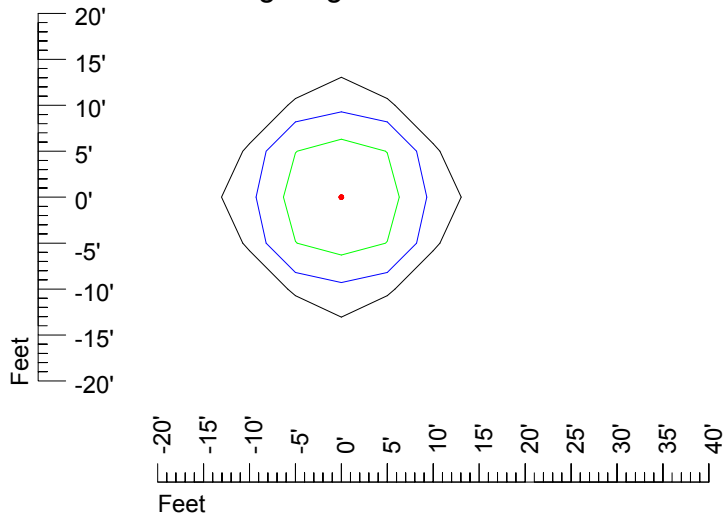

Mounting height 11' Tilt 30°

Mounting height 11' Tilt 15°

Mounting height 11' Tilt 45°

IES Photometric files MR16 12v20w-10

Isoline template 15' mounting height

Isoline values — 0.1 fc — 0.25 fc — 0.5 fc — 1.0 fc — 2.0 fc

Mounting height 15' Tilt 0°

Mounting height 15' Tilt 30°

Mounting height 15' Tilt 15°

Mounting height 15' Tilt 45°

IES Photometric files MR16 12v20w-10

Isoline template 20' mounting height

Isoline values — 0.1 fc — 0.25 fc — 0.5 fc — 1.0 fc — 2.0 fc

Mounting height 20' Tilt 0°

Mounting height 20' Tilt 30°

Mounting height 20' Tilt 15°

Mounting height 20' Tilt 45°

IES Photometric files MR16 12v20w-10

Isoline template 25' mounting height

Isoline values — 0.1 fc — 0.25 fc — 0.5 fc — 1.0 fc — 2.0 fc

Mounting height 25' Tilt 0°

Mounting height 25' Tilt 30°

Mounting height 25' Tilt 15°

Mounting height 25' Tilt 45°

IES Photometric files MR16 12v20w-10

Isoline template 30' mounting height

Isoline values — 0.1 fc — 0.25 fc — 0.5 fc — 1.0 fc — 2.0 fc