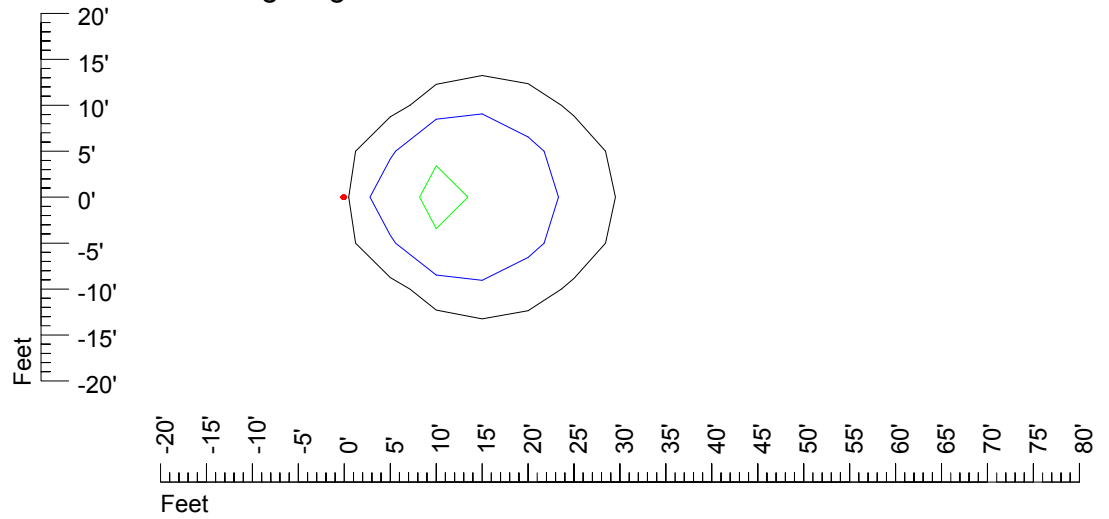

Mounting height 15' Tilt 0°

Mounting height 15' Tilt 30°

Mounting height 15' Tilt 15°

Mounting height 15' Tilt 45°

IES Photometric files MR16 12v20w-10

Isoline template 20' mounting height

Isoline values — 0.1 fc — 0.25 fc — 0.5 fc — 1.0 fc — 2.0 fc

Mounting height 20' Tilt 0°

Mounting height 20' Tilt 30°

Mounting height 20' Tilt 15°

Mounting height 20' Tilt 45°

IES Photometric files MR16 12v20w-10

Isoline template 25' mounting height

Isoline values — 0.1 fc — 0.25 fc — 0.5 fc — 1.0 fc — 2.0 fc

Mounting height 25' Tilt 0°

Mounting height 25' Tilt 30°

Mounting height 25' Tilt 15°

Mounting height 25' Tilt 45°

IES Photometric files MR16 12v20w-10

Isoline template 30' mounting height

Isoline values — 0.1 fc — 0.25 fc — 0.5 fc — 1.0 fc — 2.0 fc