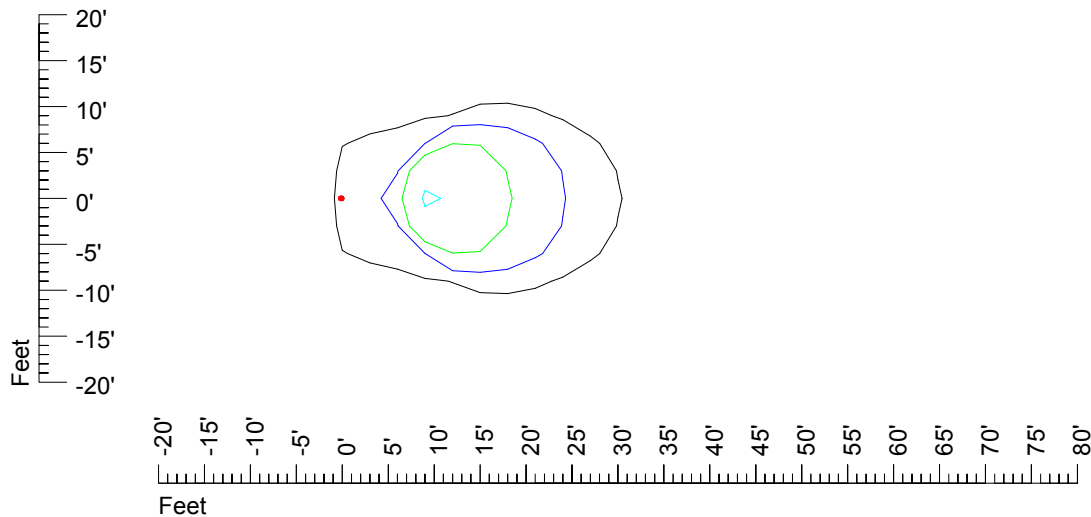

Mounting height 11' Tilt 30°

Mounting height 11' Tilt 15°

Mounting height 11' Tilt 45°

IES Photometric files MR16 12v20w-10

Isoline template 15' mounting height

Isoline values — 0.1 fc — 0.25 fc — 0.5 fc — 1.0 fc — 2.0 fc

Mounting height 15' Tilt 0°

Mounting height 15' Tilt 30°

Mounting height 15' Tilt 15°

Mounting height 15' Tilt 45°

IES Photometric files MR16 12v20w-10

Isoline template 20' mounting height

Isoline values — 0.1 fc — 0.25 fc — 0.5 fc — 1.0 fc — 2.0 fc

Mounting height 20' Tilt 0°

Mounting height 20' Tilt 30°

Mounting height 20' Tilt 15°

Mounting height 20' Tilt 45°

IES Photometric files MR16 12v20w-10

Isoline template 25' mounting height

Isoline values — 0.1 fc — 0.25 fc — 0.5 fc — 1.0 fc — 2.0 fc