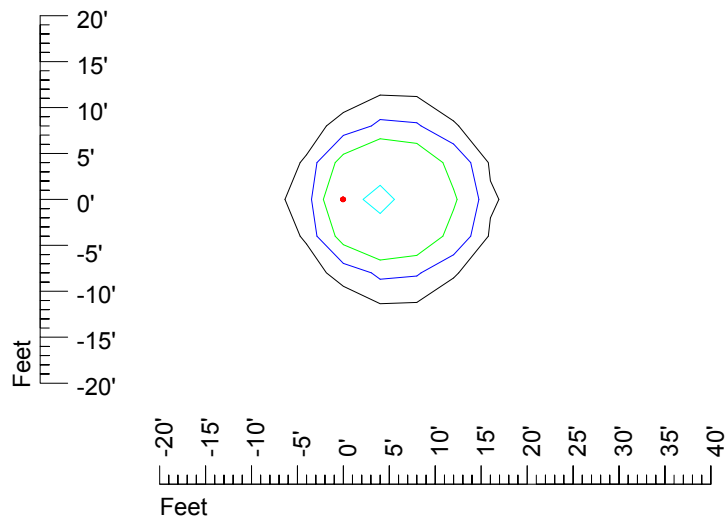

IES Photometric files MR16 12v20w-10

Isoline template 7' mounting height

Isoline values — 0.1 fc — 0.25 fc — 0.5 fc — 1.0 fc — 2.0 fc

Mounting height 7' Tilt 0°

Mounting height 7' Tilt 30°

Mounting height 7' Tilt 15°

Mounting height 11' Tilt 30°

Mounting height 11' Tilt 15°

Mounting height 11' Tilt 45°

IES Photometric files MR16 12v20w-10

Isoline template 15' mounting height

Isoline values — 0.1 fc — 0.25 fc — 0.5 fc — 1.0 fc — 2.0 fc

Mounting height 15' Tilt 0°

Mounting height 15' Tilt 30°

Mounting height 15' Tilt 15°

Mounting height 15' Tilt 45°

IES Photometric files MR16 12v20w-10

Isoline template 20' mounting height

Isoline values — 0.1 fc — 0.25 fc — 0.5 fc — 1.0 fc — 2.0 fc

Mounting height 20' Tilt 0°

Mounting height 20' Tilt 30°

Mounting height 20' Tilt 15°

Mounting height 20' Tilt 45°

IES Photometric files MR16 12v20w-10

Isoline template 25' mounting height

Isoline values — 0.1 fc — 0.25 fc — 0.5 fc — 1.0 fc — 2.0 fc