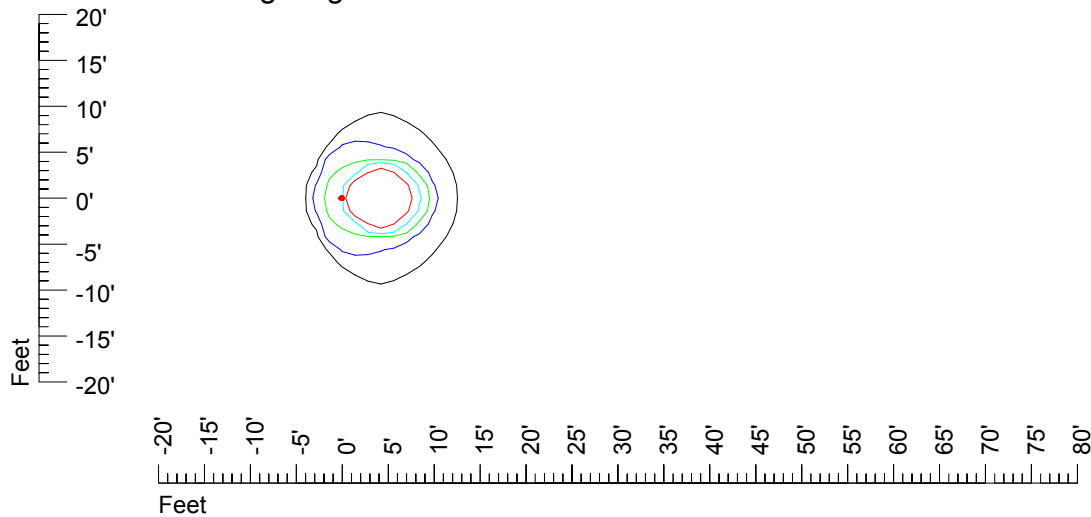

IES Photometric files MR16 12v20w-10

Isoline template 7' mounting height

Isoline values — 0.1 fc — 0.25 fc — 0.5 fc — 1.0 fc — 2.0 fc

Mounting height 7' Tilt 0°

Mounting height 7' Tilt 30°

Mounting height 7' Tilt 15°

Mounting height 7' Tilt 45°

IES Photometric files MR16 12v20w-10

Isoline template 9' mounting height

Isoline values — 0.1 fc — 0.25 fc — 0.5 fc — 1.0 fc — 2.0 fc

Mounting height 9' Tilt 0°

Mounting height 9' Tilt 30°