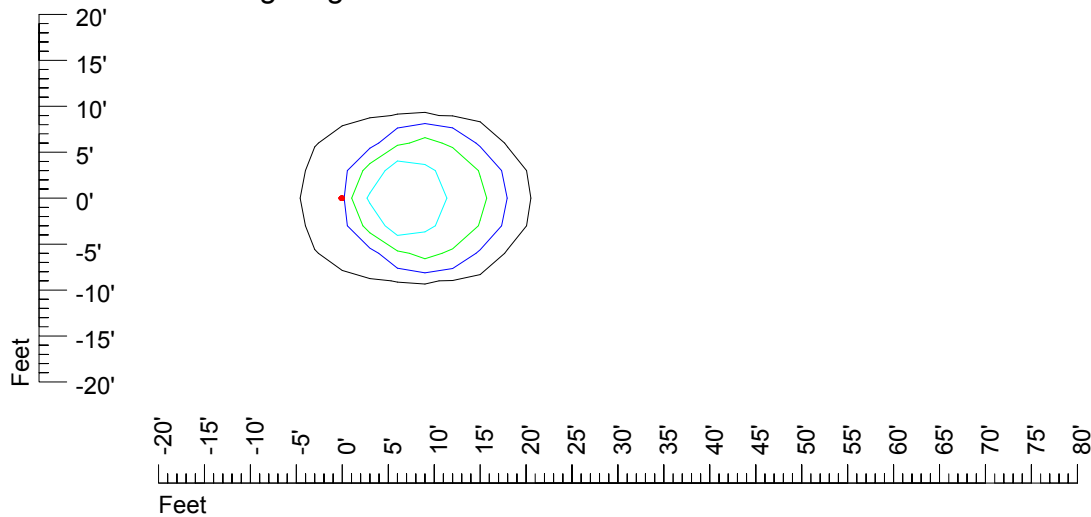

Mounting height 15' Tilt 30°