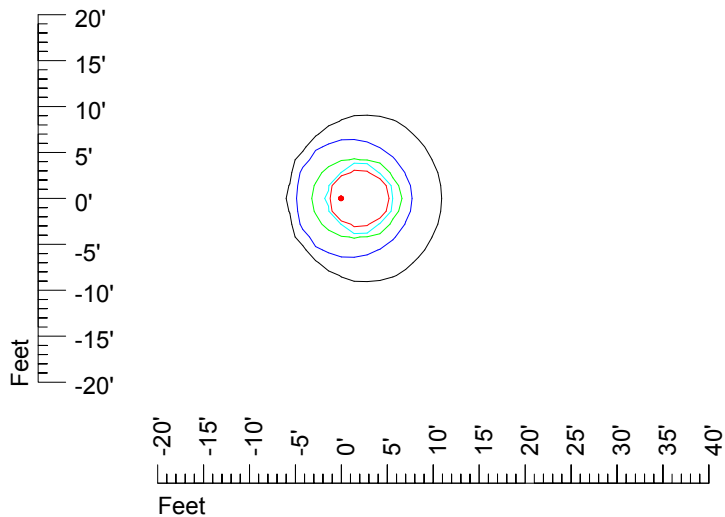

IES Photometric files MR16 12v20w-10

Isoline template 7' mounting height

Isoline values — 0.1 fc — 0.25 fc — 0.5 fc — 1.0 fc — 2.0 fc

Mounting height 7' Tilt 0°

Mounting height 7' Tilt 30°

Mounting height 7' Tilt 15°

Mounting height 7' Tilt 45°

IES Photometric files MR16 12v20w-10

Isoline template 9' mounting height

Isoline values — 0.1 fc — 0.25 fc — 0.5 fc — 1.0 fc — 2.0 fc

Mounting height 9' Tilt 0°

Mounting height 9' Tilt 30°

Mounting height 9' Tilt 15°

Mounting height 9' Tilt 45°

IES Photometric files MR16 12v20w-10

Isoline template 11' mounting height

Isoline values — 0.1 fc — 0.25 fc — 0.5 fc — 1.0 fc — 2.0 fc

Mounting height 11' Tilt 0°

Mounting height 20' Tilt 0°

Mounting height 20' Tilt 30°

Mounting height 20' Tilt 15°

Mounting height 20' Tilt 45°

IES Photometric files MR16 12v20w-10

Isoline template 25' mounting height

Isoline values — 0.1 fc — 0.25 fc — 0.5 fc — 1.0 fc — 2.0 fc