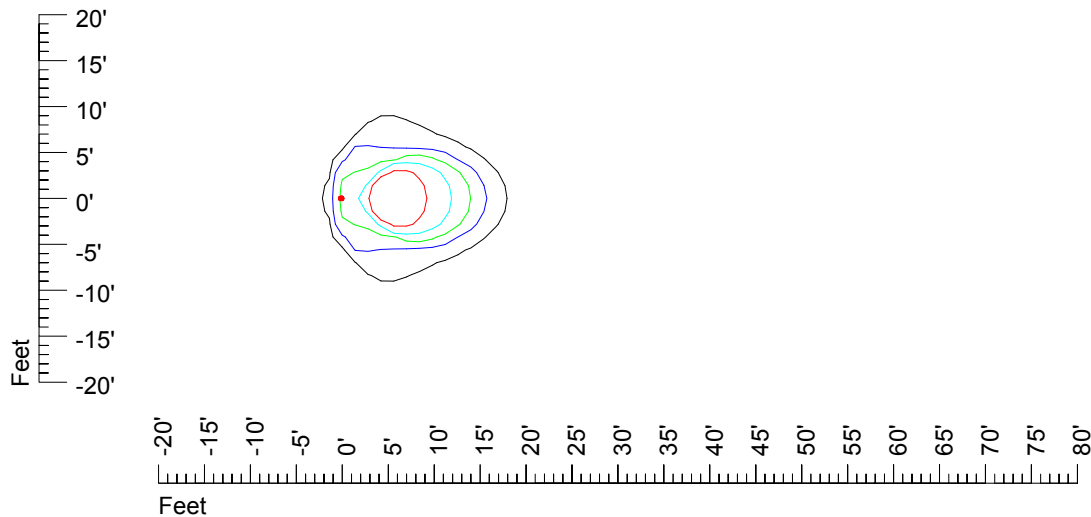

IES Photometric files MR16 12v20w-10

Isoline template 7' mounting height

Isoline values — 0.1 fc — 0.25 fc — 0.5 fc — 1.0 fc — 2.0 fc

Mounting height 7' Tilt 0°

Mounting height 7' Tilt 30°

Mounting height 7' Tilt 15°

Mounting height 7' Tilt 45°

IES Photometric files MR16 12v20w-10

Isoline template 9' mounting height

Isoline values — 0.1 fc — 0.25 fc — 0.5 fc — 1.0 fc — 2.0 fc

Mounting height 9' Tilt 0°

Mounting height 9' Tilt 30°