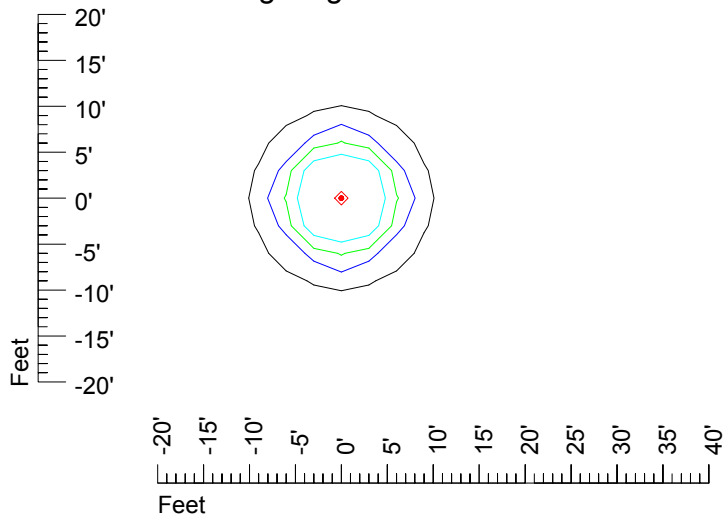

IES Photometric files MR16 12v20w-10

Isoline template 7' mounting height

Isoline values — 0.1 fc — 0.25 fc — 0.5 fc — 1.0 fc — 2.0 fc

Mounting height 7' Tilt 0°

Mounting height 7' Tilt 30°

Mounting height 7' Tilt 15°

Mounting height 9' Tilt 15°

Mounting height 9' Tilt 45°

IES Photometric files MR16 12v20w-10

Isoline template 11' mounting height

Isoline values — 0.1 fc — 0.25 fc — 0.5 fc — 1.0 fc — 2.0 fc

Mounting height 11' Tilt 0°

Mounting height 11' Tilt 30°

Mounting height 11' Tilt 15°

Mounting height 11' Tilt 45°

IES Photometric files MR16 12v20w-10

Isoline template 15' mounting height

Isoline values — 0.1 fc — 0.25 fc — 0.5 fc — 1.0 fc — 2.0 fc

Mounting height 15' Tilt 0°

Mounting height 15' Tilt 30°

Mounting height 15' Tilt 15°

Mounting height 15' Tilt 45°

IES Photometric files MR16 12v20w-10

Isoline template 20' mounting height

Isoline values — 0.1 fc — 0.25 fc — 0.5 fc — 1.0 fc — 2.0 fc