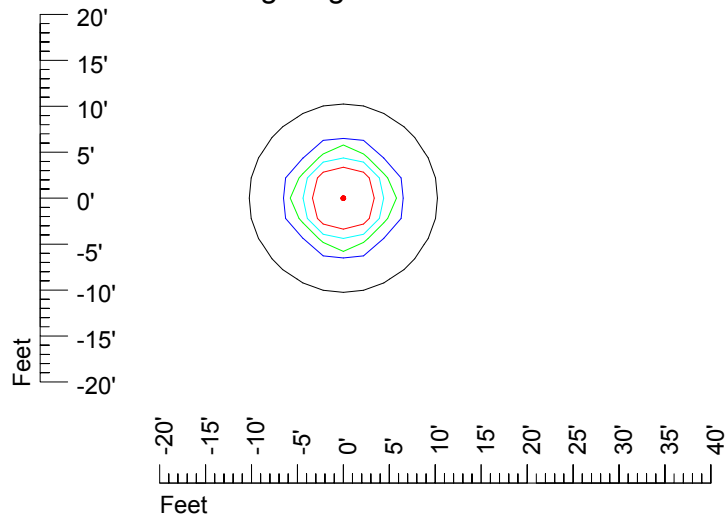

IES Photometric files MR16 12v20w-10

Isoline template 7' mounting height

Isoline values — 0.1 fc — 0.25 fc — 0.5 fc — 1.0 fc — 2.0 fc

Mounting height 7' Tilt 0°

Mounting height 7' Tilt 30°

Mounting height 7' Tilt 15°

Mounting height 7' Tilt 45°

IES Photometric files MR16 12v20w-10

Isoline template 9' mounting height

Isoline values — 0.1 fc — 0.25 fc — 0.5 fc — 1.0 fc — 2.0 fc

Mounting height 9' Tilt 0°

Mounting height 9' Tilt 30°

Mounting height 9' Tilt 15°

Mounting height 9' Tilt 45°

IES Photometric files MR16 12v20w-10

Isoline template 11' mounting height

Isoline values — 0.1 fc — 0.25 fc — 0.5 fc — 1.0 fc — 2.0 fc

Mounting height 11' Tilt 0°

Mounting height 11' Tilt 30°

Mounting height 11' Tilt 15°

Mounting height 11' Tilt 45°

IES Photometric files MR16 12v20w-10

Isoline template 15' mounting height

Isoline values — 0.1 fc — 0.25 fc — 0.5 fc — 1.0 fc — 2.0 fc