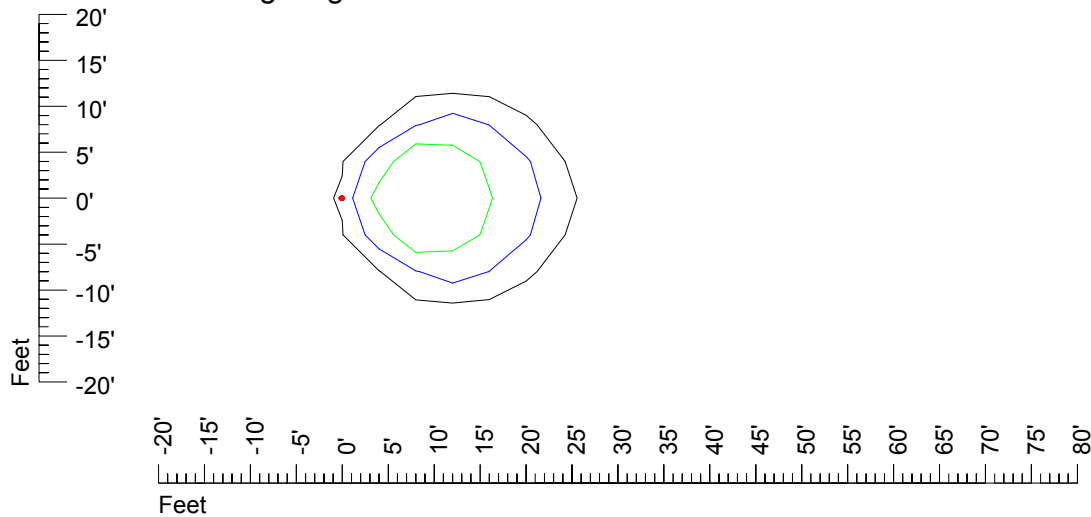

Mounting height 11' Tilt 30°

Mounting height 11' Tilt 15°

Mounting height 11' Tilt 45°

IES Photometric files MR16 12v20w-10

Isoline template 15' mounting height

Isoline values — 0.1 fc — 0.25 fc — 0.5 fc — 1.0 fc — 2.0 fc

Mounting height 15' Tilt 0°

Mounting height 15' Tilt 30°

Mounting height 15' Tilt 15°

Mounting height 15' Tilt 45°

IES Photometric files MR16 12v20w-10

Isoline template 20' mounting height

Isoline values — 0.1 fc — 0.25 fc — 0.5 fc — 1.0 fc — 2.0 fc

Mounting height 20' Tilt 0°

Mounting height 20' Tilt 30°

Mounting height 20' Tilt 15°

Mounting height 20' Tilt 45°

IES Photometric files MR16 12v20w-10

Isoline template 25' mounting height

Isoline values — 0.1 fc — 0.25 fc — 0.5 fc — 1.0 fc — 2.0 fc