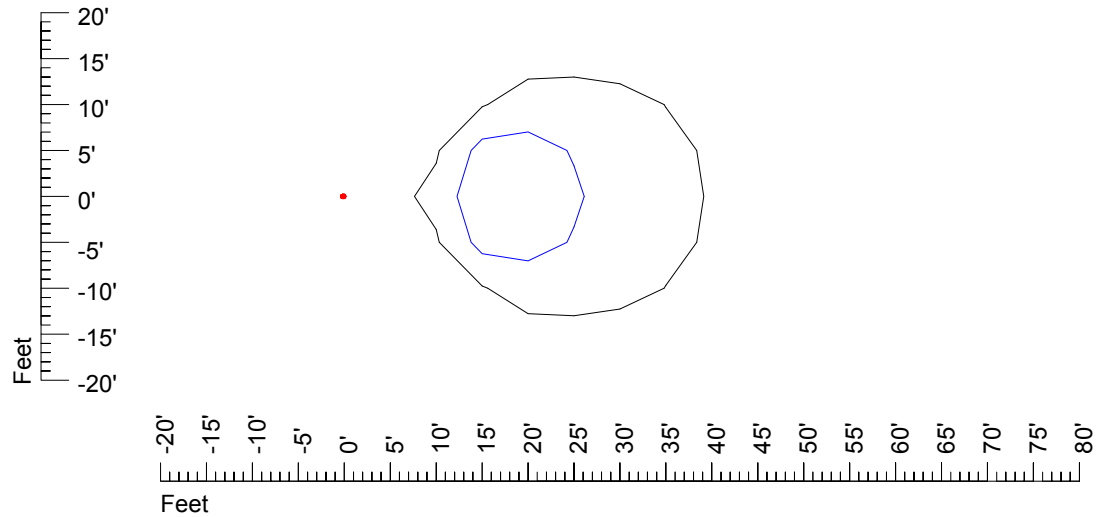

Mounting height 20' Tilt 0°

Mounting height 20' Tilt 30°

Mounting height 20' Tilt 15°

Mounting height 20' Tilt 45°

IES Photometric files MR16 12v20w-10

Isoline template 25' mounting height

Isoline values — 0.1 fc — 0.25 fc — 0.5 fc — 1.0 fc — 2.0 fc

Mounting height 25' Tilt 0°

Mounting height 25' Tilt 30°

Mounting height 25' Tilt 15°

Mounting height 25' Tilt 45°

IES Photometric files MR16 12v20w-10

Isoline template 30' mounting height

Isoline values — 0.1 fc — 0.25 fc — 0.5 fc — 1.0 fc — 2.0 fc

Mounting height 30' Tilt 0°

Mounting height 30' Tilt 30°

Mounting height 30' Tilt 15°

Mounting height 30' Tilt 45°