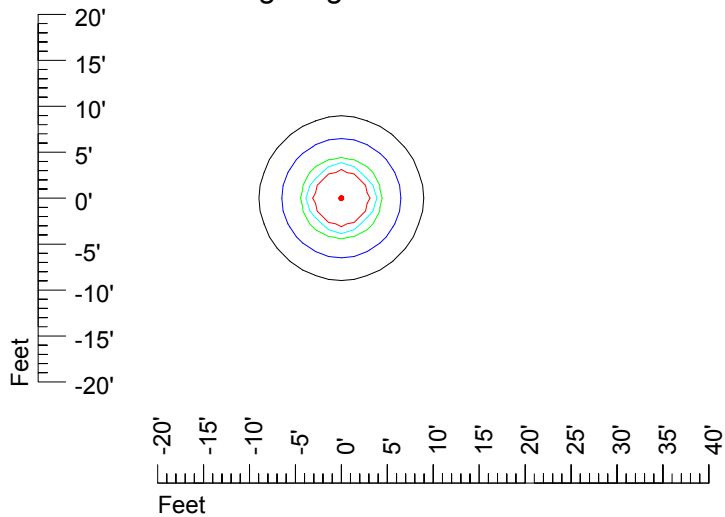

IES Photometric files MR16 12v20w-10

Isoline template 7' mounting height

Isoline values — 0.1 fc — 0.25 fc — 0.5 fc — 1.0 fc — 2.0 fc

Mounting height 7' Tilt 0°

Mounting height 7' Tilt 30°

Mounting height 7' Tilt 15°

Mounting height 7' Tilt 45°

IES Photometric files MR16 12v20w-10

Isoline template 9' mounting height

Isoline values — 0.1 fc — 0.25 fc — 0.5 fc — 1.0 fc — 2.0 fc

Mounting height 9' Tilt 0°

Mounting height 9' Tilt 30°

Mounting height 9' Tilt 15°

Mounting height 9' Tilt 45°

IES Photometric files MR16 12v20w-10

Isoline template 11' mounting height

Isoline values — 0.1 fc — 0.25 fc — 0.5 fc — 1.0 fc — 2.0 fc

Mounting height 11' Tilt 0°

Mounting height 20' Tilt 0°

Mounting height 20' Tilt 30°

Mounting height 20' Tilt 15°

Mounting height 20' Tilt 45°

IES Photometric files MR16 12v20w-10

Isoline template 25' mounting height

Isoline values — 0.1 fc — 0.25 fc — 0.5 fc — 1.0 fc — 2.0 fc