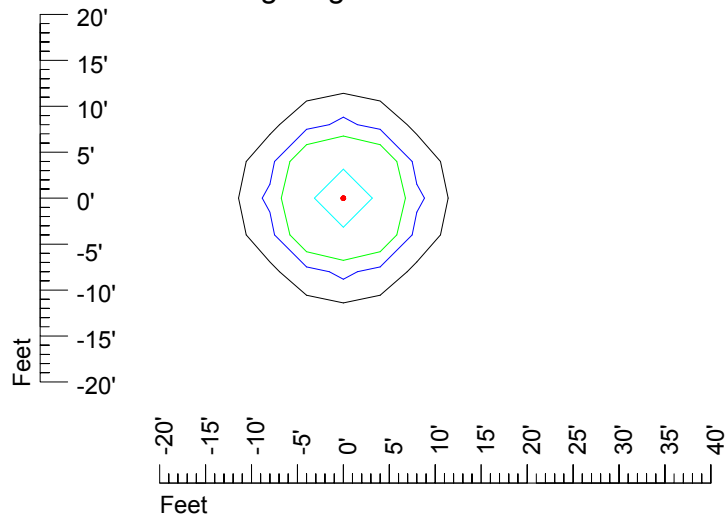

IES Photometric files MR16 12v20w-10

Isoline template 7' mounting height

Isoline values — 0.1 fc — 0.25 fc — 0.5 fc — 1.0 fc — 2.0 fc

Mounting height 7' Tilt 0°

Mounting height 7' Tilt 30°

Mounting height 7' Tilt 15°

Mounting height 11' Tilt 30°

Mounting height 11' Tilt 15°

Mounting height 11' Tilt 45°

IES Photometric files MR16 12v20w-10

Isoline template 15' mounting height

Isoline values — 0.1 fc — 0.25 fc — 0.5 fc — 1.0 fc — 2.0 fc

Mounting height 15' Tilt 0°

Mounting height 15' Tilt 30°

Mounting height 15' Tilt 15°

Mounting height 15' Tilt 45°

IES Photometric files MR16 12v20w-10

Isoline template 20' mounting height

Isoline values — 0.1 fc — 0.25 fc — 0.5 fc — 1.0 fc — 2.0 fc

Mounting height 20' Tilt 0°

Mounting height 20' Tilt 30°

Mounting height 20' Tilt 15°

Mounting height 20' Tilt 45°

IES Photometric files MR16 12v20w-10

Isoline template 25' mounting height

Isoline values — 0.1 fc — 0.25 fc — 0.5 fc — 1.0 fc — 2.0 fc