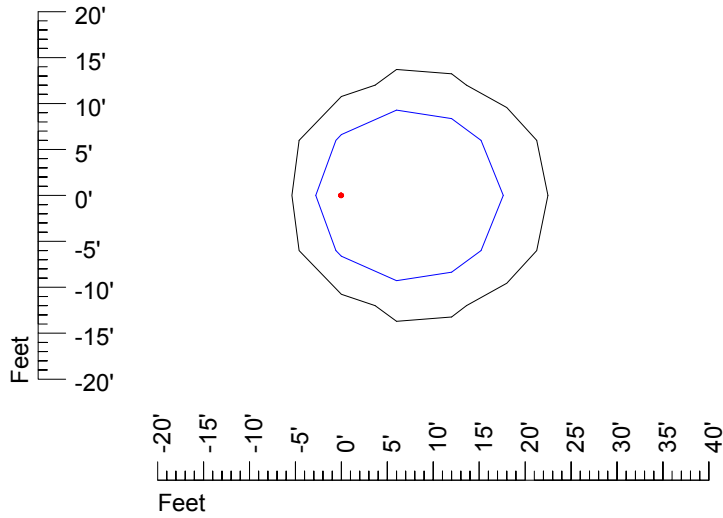

Mounting height 30' Tilt 15°