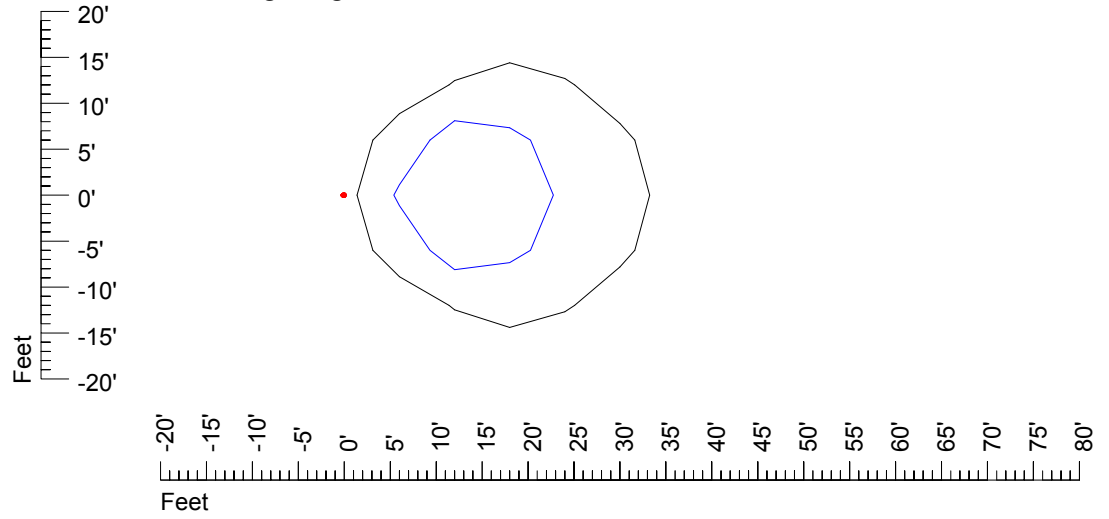

Mounting height 20' Tilt 0°

Mounting height 20' Tilt 30°

Mounting height 20' Tilt 15°

Mounting height 20' Tilt 45°

IES Photometric files MR16 12v20w-10

Isoline template 25' mounting height

Isoline values — 0.1 fc — 0.25 fc — 0.5 fc — 1.0 fc — 2.0 fc

Mounting height 25' Tilt 0°

Mounting height 25' Tilt 30°

Mounting height 25' Tilt 15°

Mounting height 25' Tilt 45°

IES Photometric files MR16 12v20w-10

Isoline template 30' mounting height

Isoline values — 0.1 fc — 0.25 fc — 0.5 fc — 1.0 fc — 2.0 fc

Mounting height 30' Tilt 0°

Mounting height 30' Tilt 30°

Mounting height 30' Tilt 15°

Mounting height 30' Tilt 45°