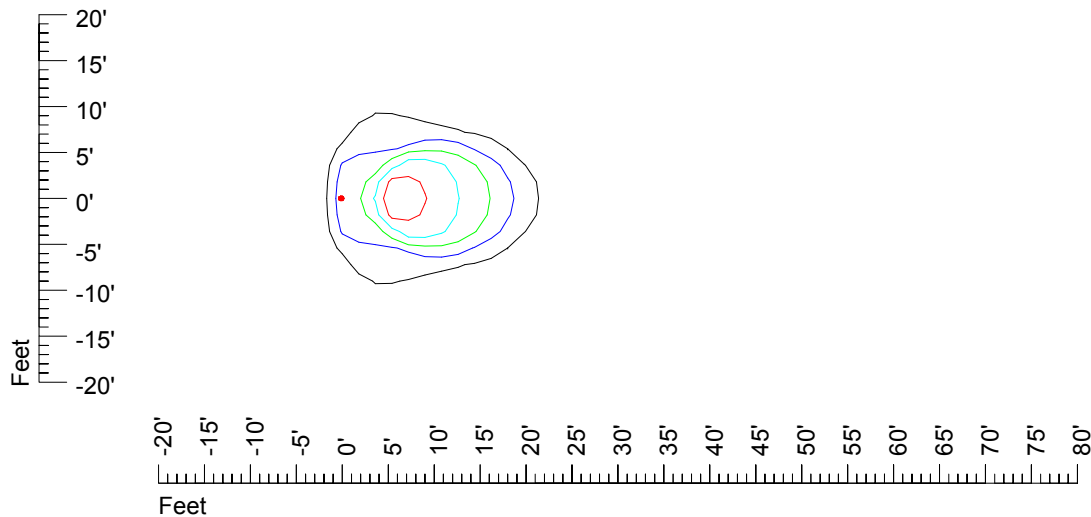

IES Photometric files MR16 12v20w-10

Isoline template 7' mounting height

Isoline values — 0.1 fc — 0.25 fc — 0.5 fc — 1.0 fc — 2.0 fc

Mounting height 7' Tilt 0°

Mounting height 7' Tilt 30°

Mounting height 7' Tilt 15°

Mounting height 7' Tilt 45°

IES Photometric files MR16 12v20w-10

Isoline template 9' mounting height

Isoline values — 0.1 fc — 0.25 fc — 0.5 fc — 1.0 fc — 2.0 fc

Mounting height 9' Tilt 0°

Mounting height 9' Tilt 30°

Mounting height 9' Tilt 15°

Mounting height 9' Tilt 45°

IES Photometric files MR16 12v20w-10

Isoline template 11' mounting height

Isoline values — 0.1 fc — 0.25 fc — 0.5 fc — 1.0 fc — 2.0 fc

Mounting height 11' Tilt 0°