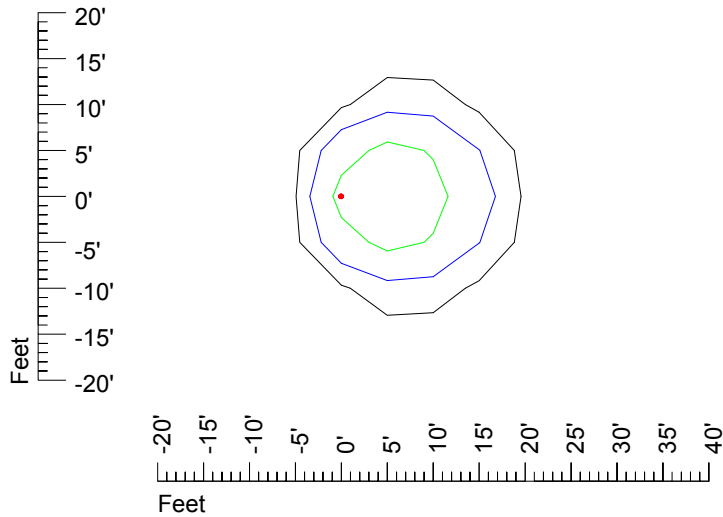

Mounting height 11' Tilt 30°

Mounting height 11' Tilt 15°

Mounting height 11' Tilt 45°

IES Photometric files MR16 12v20w-10

Isoline template 15' mounting height

Isoline values — 0.1 fc — 0.25 fc — 0.5 fc — 1.0 fc — 2.0 fc

Mounting height 15' Tilt 0°

Mounting height 15' Tilt 30°

Mounting height 15' Tilt 15°

Mounting height 15' Tilt 45°

IES Photometric files MR16 12v20w-10

Isoline template 20' mounting height

Isoline values — 0.1 fc — 0.25 fc — 0.5 fc — 1.0 fc — 2.0 fc

Mounting height 20' Tilt 0°

Mounting height 20' Tilt 30°

Mounting height 20' Tilt 15°

Mounting height 20' Tilt 45°

IES Photometric files MR16 12v20w-10

Isoline template 25' mounting height

Isoline values — 0.1 fc — 0.25 fc — 0.5 fc — 1.0 fc — 2.0 fc

Mounting height 25' Tilt 0°

Mounting height 25' Tilt 30°

Mounting height 25' Tilt 15°

Mounting height 25' Tilt 45°

IES Photometric files MR16 12v20w-10

Isoline template 30' mounting height

Isoline values — 0.1 fc — 0.25 fc — 0.5 fc — 1.0 fc — 2.0 fc