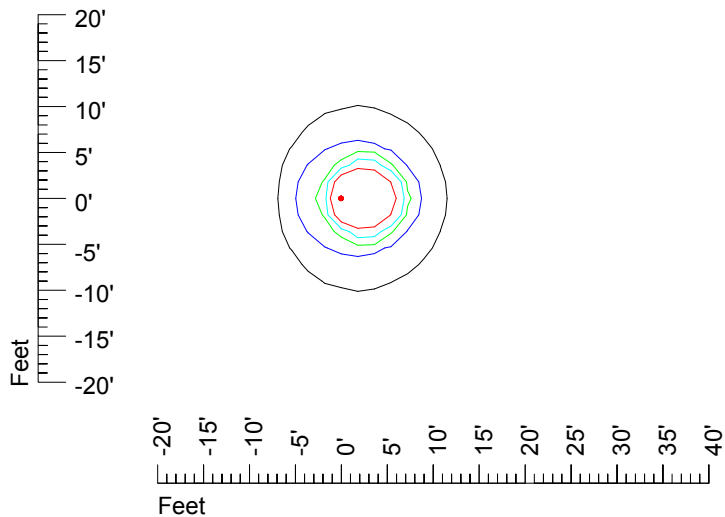

IES Photometric files MR16 12v20w-10

Isoline template 7' mounting height

Isoline values — 0.1 fc — 0.25 fc — 0.5 fc — 1.0 fc — 2.0 fc

Mounting height 7' Tilt 0°

Mounting height 7' Tilt 30°

Mounting height 7' Tilt 15°

Mounting height 7' Tilt 45°

IES Photometric files MR16 12v20w-10

Isoline template 9' mounting height

Isoline values — 0.1 fc — 0.25 fc — 0.5 fc — 1.0 fc — 2.0 fc

Mounting height 9' Tilt 0°

Mounting height 9' Tilt 30°

Mounting height 9' Tilt 15°

Mounting height 9' Tilt 45°

IES Photometric files MR16 12v20w-10

Isoline template 11' mounting height

Isoline values — 0.1 fc — 0.25 fc — 0.5 fc — 1.0 fc — 2.0 fc

Mounting height 11' Tilt 0°

Mounting height 20' Tilt 0°

Mounting height 20' Tilt 30°

Mounting height 20' Tilt 15°

Mounting height 20' Tilt 45°

IES Photometric files MR16 12v20w-10

Isoline template 25' mounting height

Isoline values — 0.1 fc — 0.25 fc — 0.5 fc — 1.0 fc — 2.0 fc