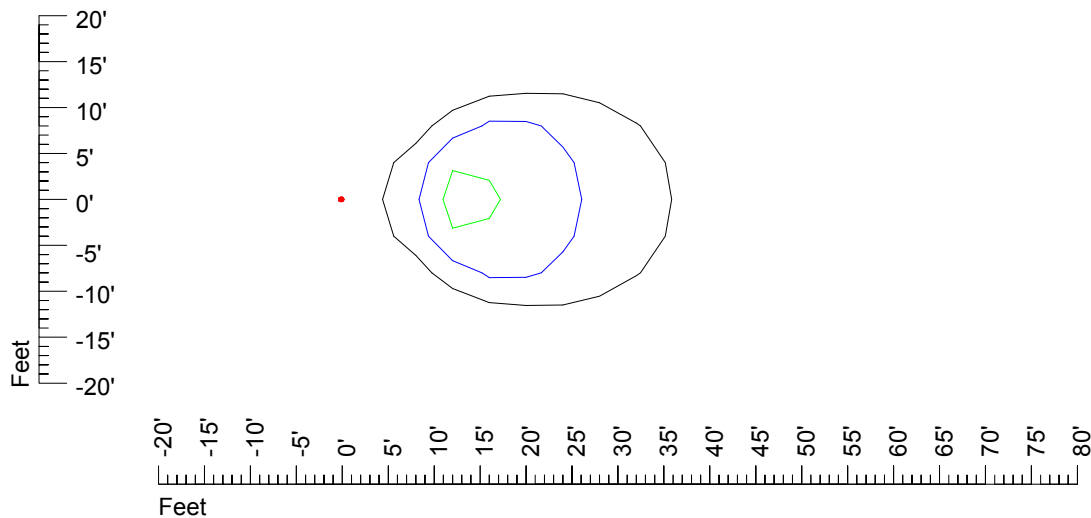

Mounting height 15' Tilt 0°

Mounting height 15' Tilt 30°

Mounting height 15' Tilt 15°

Mounting height 15' Tilt 45°

IES Photometric files MR16 12v20w-10

Isoline template 20' mounting height

Isoline values — 0.1 fc — 0.25 fc — 0.5 fc — 1.0 fc — 2.0 fc

Mounting height 20' Tilt 0°

Mounting height 20' Tilt 30°

Mounting height 20' Tilt 15°

Mounting height 20' Tilt 45°

IES Photometric files MR16 12v20w-10

Isoline template 25' mounting height

Isoline values — 0.1 fc — 0.25 fc — 0.5 fc — 1.0 fc — 2.0 fc

Mounting height 25' Tilt 0°

Mounting height 25' Tilt 30°

Mounting height 25' Tilt 15°

Mounting height 25' Tilt 45°

IES Photometric files MR16 12v20w-10

Isoline template 30' mounting height

Isoline values — 0.1 fc — 0.25 fc — 0.5 fc — 1.0 fc — 2.0 fc