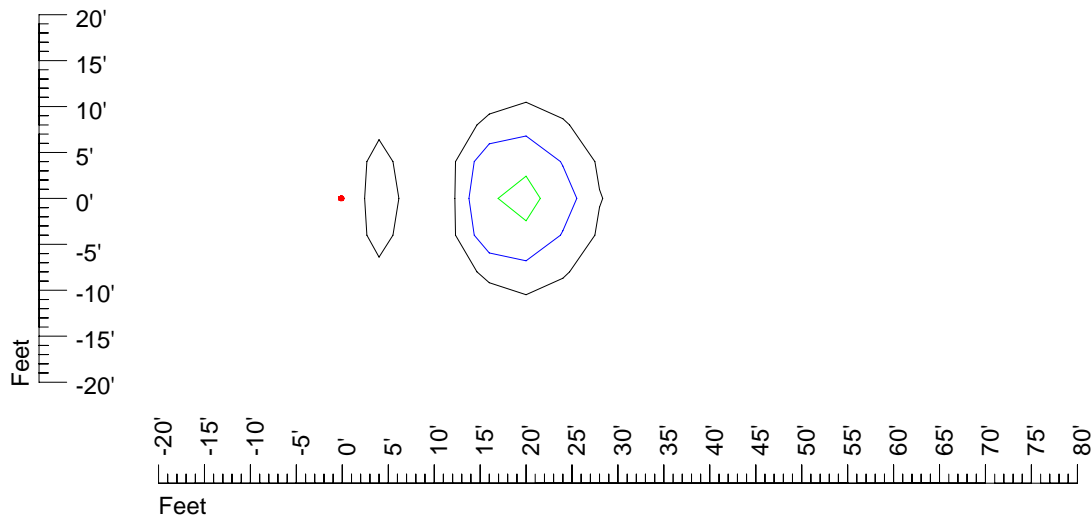

## Isoline template 20' mounting height

Isoline values — 0.1 fc — 0.25 fc — 0.5 fc — 1.0 fc — 2.0 fc

Mounting height 20' Tilt 0°

Mounting height 20' Tilt 30°

Mounting height 20' Tilt 15°

Mounting height 20' Tilt 45°