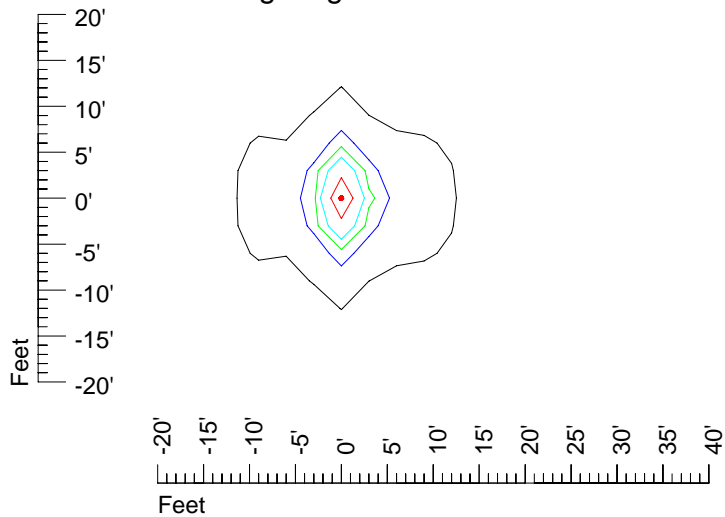

IES Photometric files E296

Isoline template 15' mounting height

Isoline values — 0.1 fc — 0.25 fc — 0.5 fc — 1.0 fc — 2.0 fc

Mounting height 15' Tilt 0°