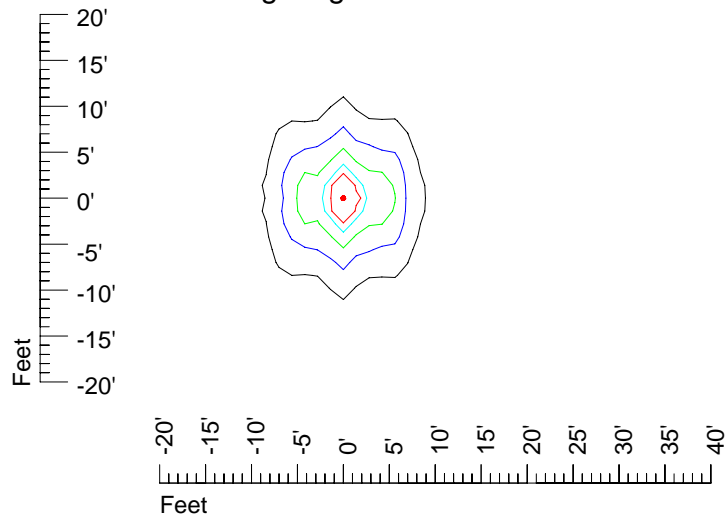

## Isoline template 7' mounting height

Isoline values — 0.1 fc — 0.25 fc — 0.5 fc — 1.0 fc — 2.0 fc

Mounting height 7' Tilt 0°

Mounting height 7' Tilt 30°

Mounting height 7' Tilt 15°

Mounting height 7' Tilt 45°

## Isoline template 20' mounting height

Isoline values — 0.1 fc — 0.25 fc — 0.5 fc — 1.0 fc — 2.0 fc

Mounting height 20' Tilt 0°

Mounting height 20' Tilt 30°

Mounting height 20' Tilt 15°

Mounting height 20' Tilt 45°