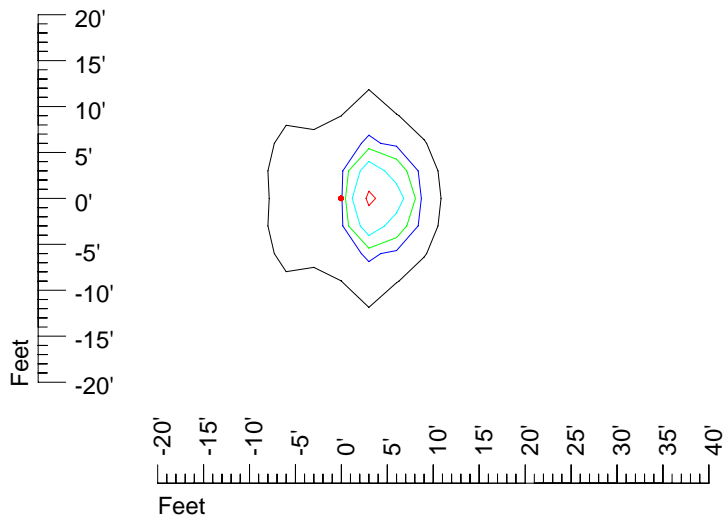

## Isoline template 15' mounting height

Isoline values — 0.1 fc — 0.25 fc — 0.5 fc — 1.0 fc — 2.0 fc

Mounting height 15' Tilt 0°

Mounting height 15' Tilt 30°

Mounting height 15' Tilt 15°

Mounting height 15' Tilt 45°