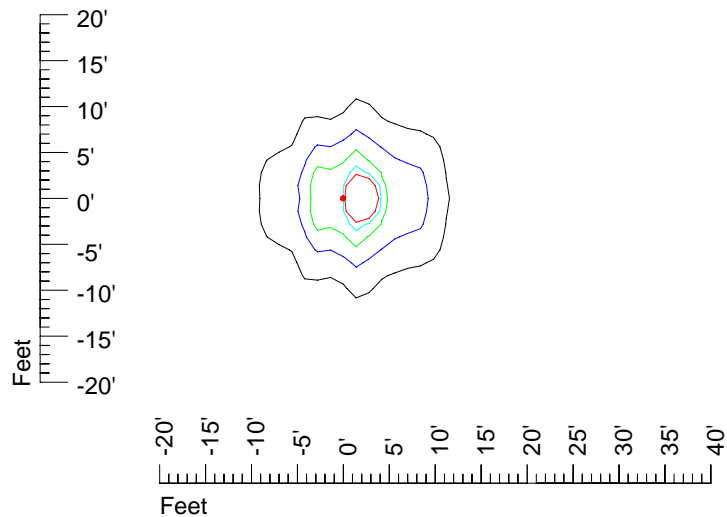

## Isoline template 7' mounting height

Isoline values — 0.1 fc — 0.25 fc — 0.5 fc — 1.0 fc — 2.0 fc

Mounting height 7' Tilt 0°

Mounting height 7' Tilt 30°

Mounting height 7' Tilt 15°

Mounting height 7' Tilt 45°

## Isoline template 9' mounting height

Isoline values — 0.1 fc — 0.25 fc — 0.5 fc — 1.0 fc — 2.0 fc

Mounting height 9' Tilt 0°

Mounting height 9' Tilt 30°

Mounting height 9' Tilt 15°

Mounting height 9' Tilt 45°

## Isoline template 20' mounting height

Isoline values — 0.1 fc — 0.25 fc — 0.5 fc — 1.0 fc — 2.0 fc

Mounting height 20' Tilt 0°

Mounting height 20' Tilt 30°

Mounting height 20' Tilt 15°

Mounting height 20' Tilt 45°