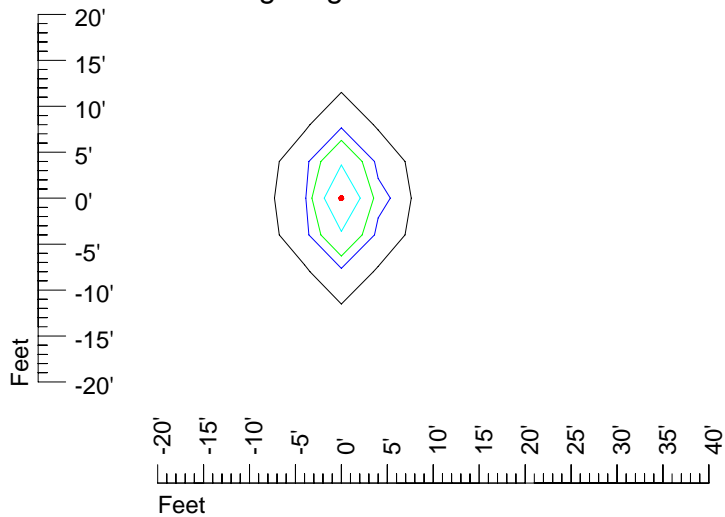

IES Photometric files E296

Isoline template 20' mounting height

Isoline values — 0.1 fc — 0.25 fc — 0.5 fc — 1.0 fc — 2.0 fc

Mounting height 20' Tilt 0°