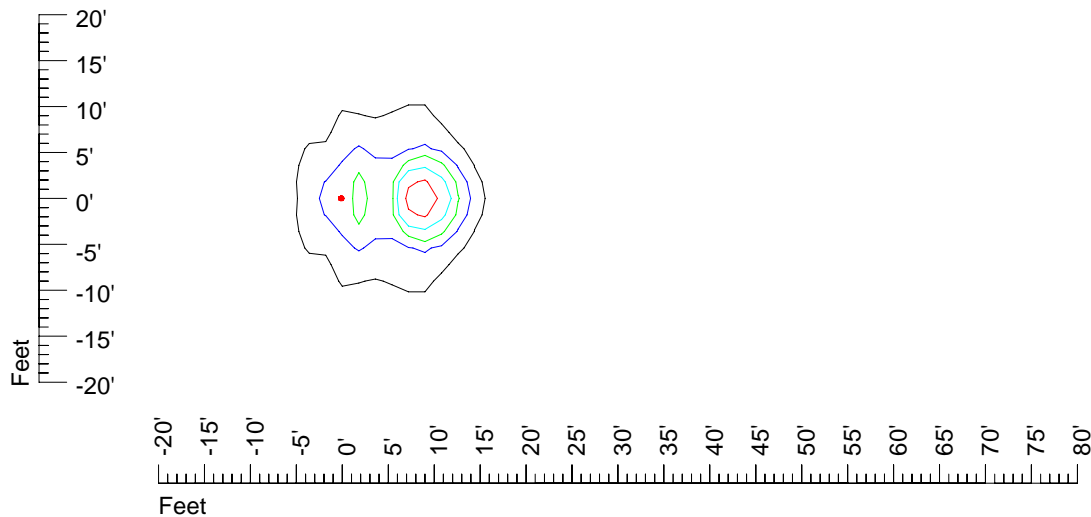

## Isoline template 9' mounting height

Isoline values — 0.1 fc — 0.25 fc — 0.5 fc — 1.0 fc — 2.0 fc

Mounting height 9' Tilt 0°

Mounting height 9' Tilt 30°

Mounting height 9' Tilt 15°

Mounting height 9' Tilt 45°