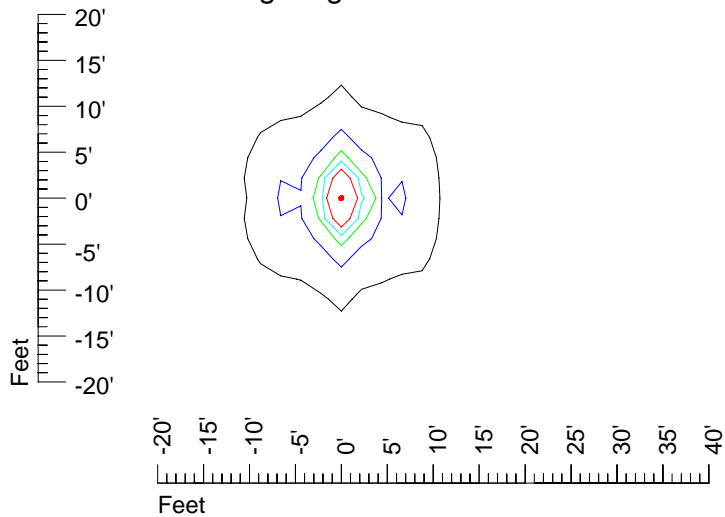

IES Photometric files E296

Isoline template 11' mounting height

Isoline values — 0.1 fc — 0.25 fc — 0.5 fc — 1.0 fc — 2.0 fc

Mounting height 11' Tilt 0°