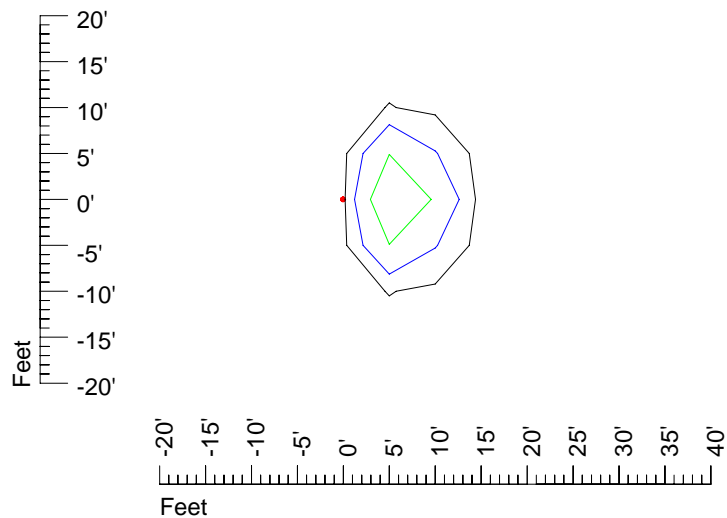

## Isoline template 25' mounting height

Isoline values — 0.1 fc — 0.25 fc — 0.5 fc — 1.0 fc — 2.0 fc

Mounting height 25' Tilt 0°

Mounting height 25' Tilt 30°

Mounting height 25' Tilt 15°

Mounting height 25' Tilt 45°