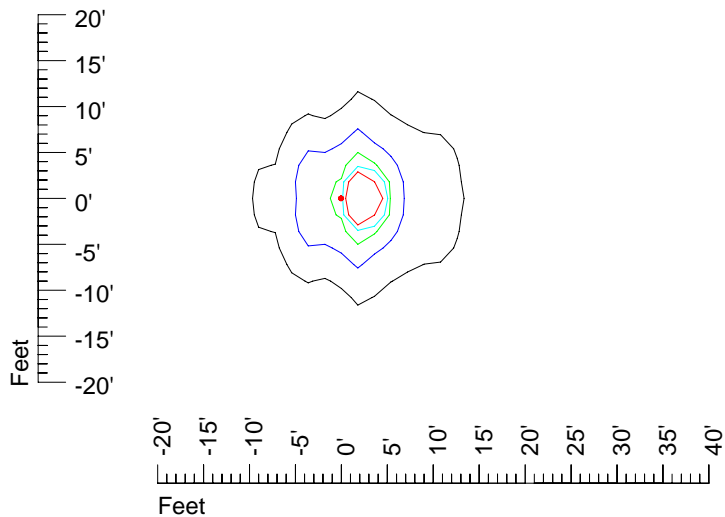

## Isoline template 7' mounting height

Isoline values — 0.1 fc — 0.25 fc — 0.5 fc — 1.0 fc — 2.0 fc

Mounting height 7' Tilt 0°

Mounting height 7' Tilt 30°

Mounting height 7' Tilt 15°

Mounting height 7' Tilt 45°

## Isoline template 9' mounting height

Isoline values — 0.1 fc — 0.25 fc — 0.5 fc — 1.0 fc — 2.0 fc

Mounting height 9' Tilt 0°

Mounting height 9' Tilt 30°

Mounting height 9' Tilt 15°

Mounting height 9' Tilt 45°