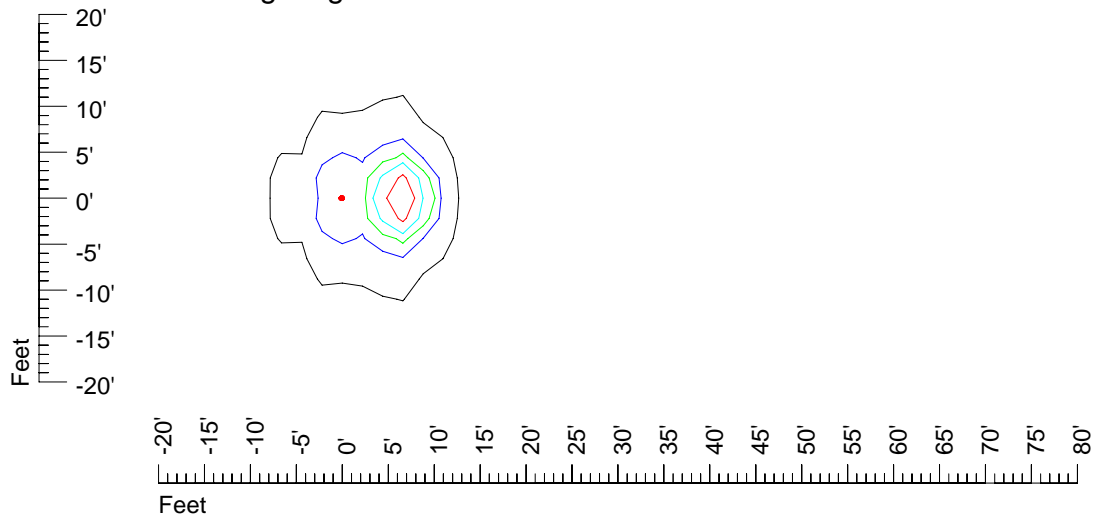

## Isoline template 11' mounting height

Isoline values — 0.1 fc — 0.25 fc — 0.5 fc — 1.0 fc — 2.0 fc

Mounting height 11' Tilt 0°

Mounting height 11' Tilt 30°

Mounting height 11' Tilt 15°

Mounting height 11' Tilt 45°