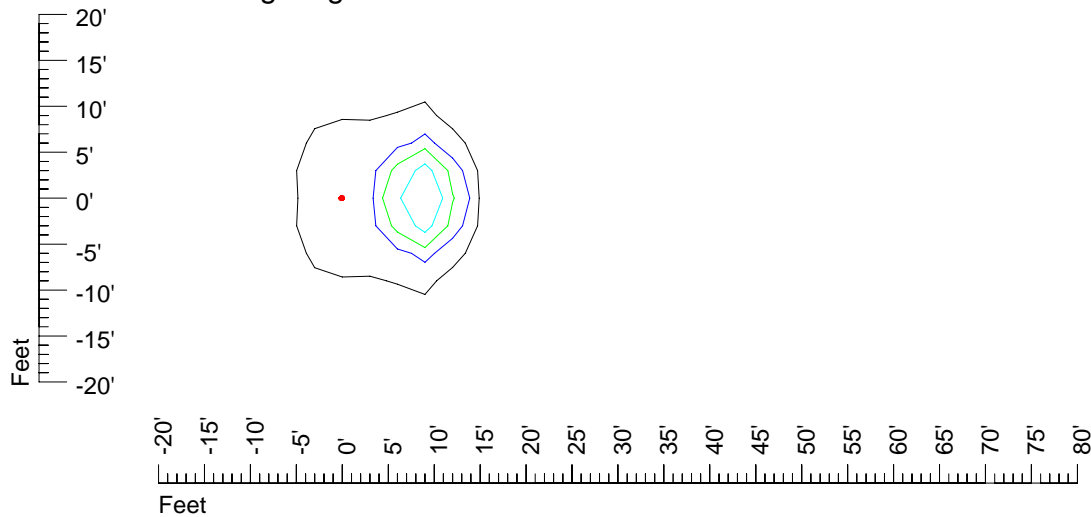

Mounting height 15' Tilt 30°