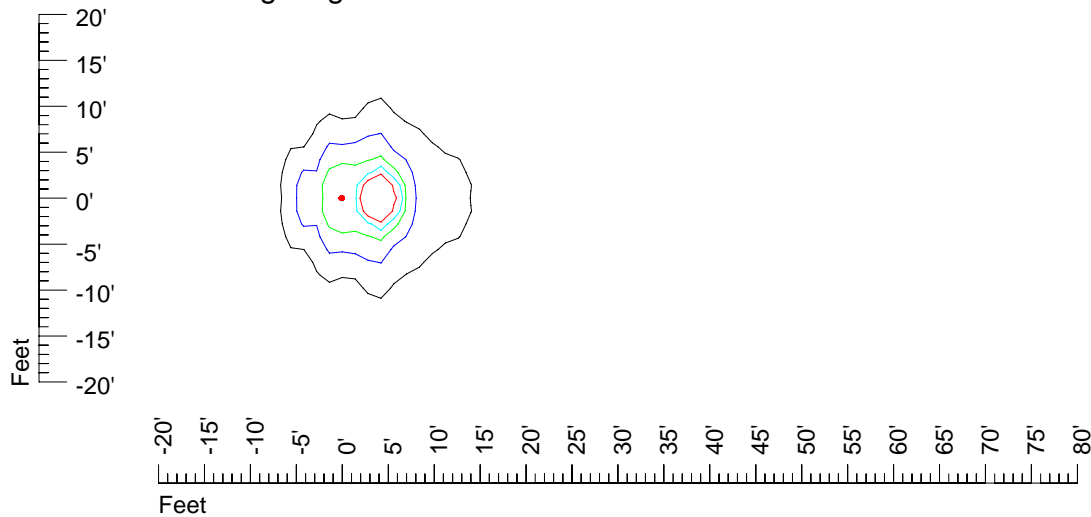

## Isoline template 7' mounting height

Isoline values — 0.1 fc — 0.25 fc — 0.5 fc — 1.0 fc — 2.0 fc

Mounting height 7' Tilt 0°

Mounting height 7' Tilt 30°

Mounting height 7' Tilt 15°

Mounting height 7' Tilt 45°