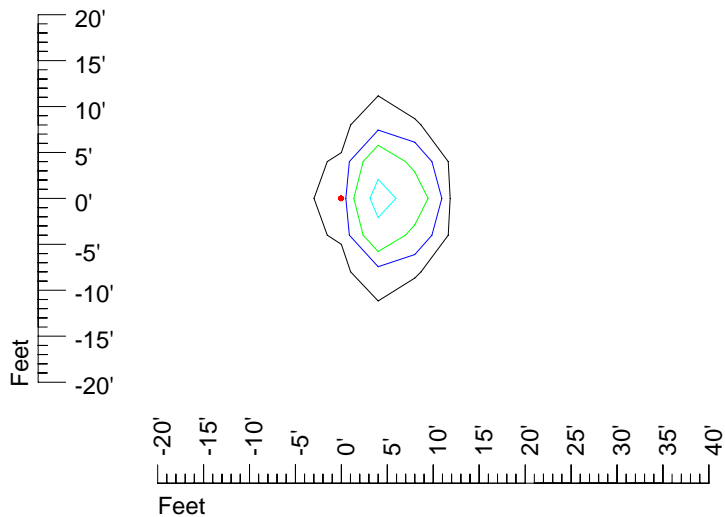

## Isoline template 20' mounting height

Isoline values — 0.1 fc — 0.25 fc — 0.5 fc — 1.0 fc — 2.0 fc

Mounting height 20' Tilt 0°

Mounting height 20' Tilt 30°

Mounting height 20' Tilt 15°

Mounting height 20' Tilt 45°