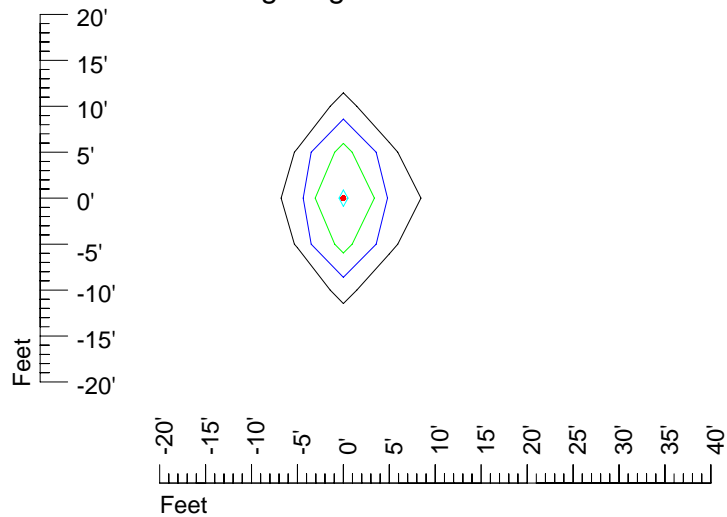

IES Photometric files E296

Isoline template 25' mounting height

Isoline values — 0.1 fc — 0.25 fc — 0.5 fc — 1.0 fc — 2.0 fc

Mounting height 25' Tilt 0°