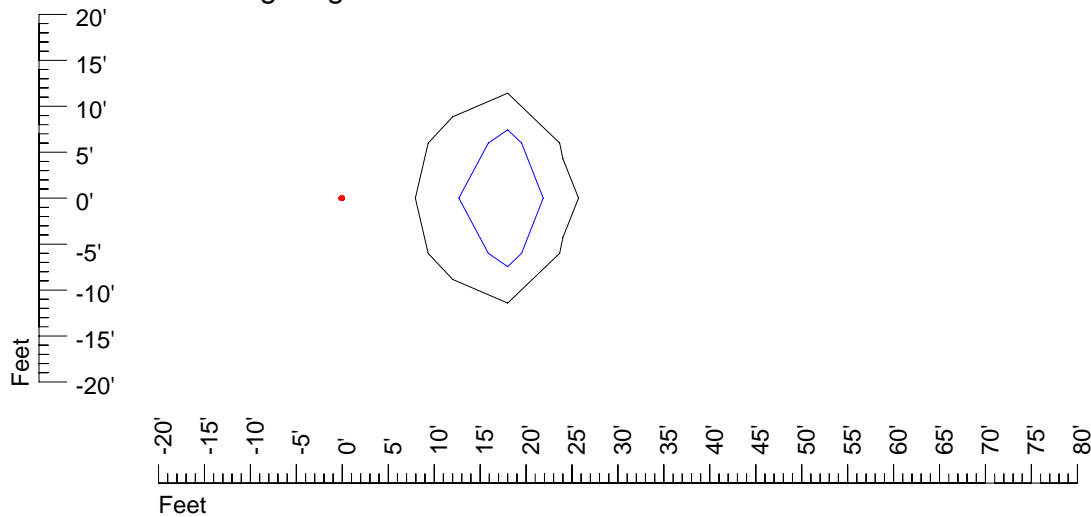

Mounting height 30' Tilt 30°