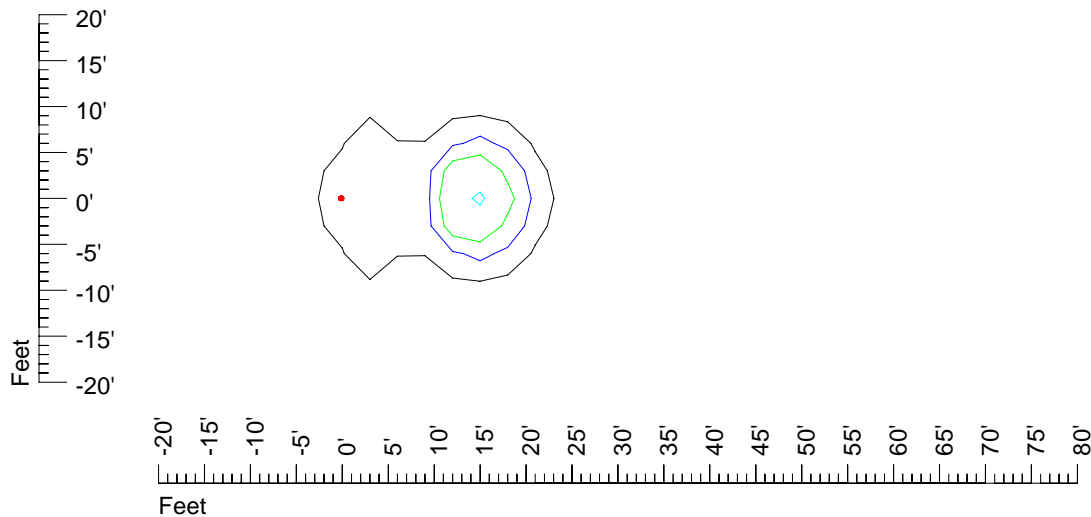

## Isoline template 15' mounting height

Isoline values — 0.1 fc — 0.25 fc — 0.5 fc — 1.0 fc — 2.0 fc

Mounting height 15' Tilt 0°

Mounting height 15' Tilt 30°

Mounting height 15' Tilt 15°

Mounting height 15' Tilt 45°