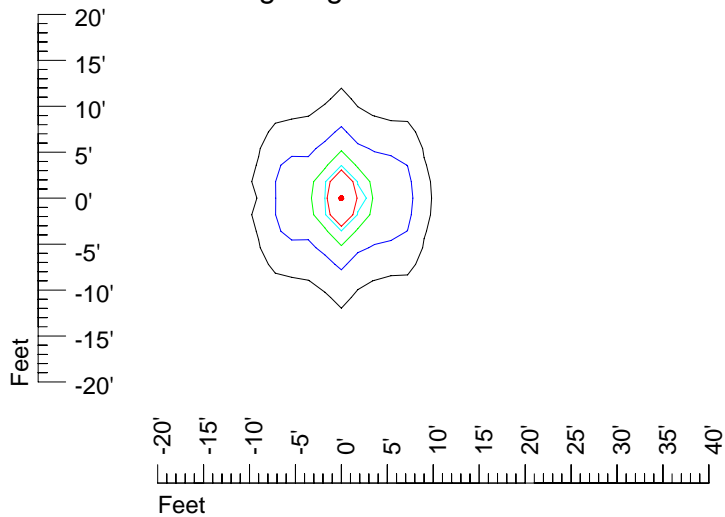

IES Photometric files E296

Isoline template 9' mounting height

Isoline values — 0.1 fc — 0.25 fc — 0.5 fc — 1.0 fc — 2.0 fc

Mounting height 9' Tilt 0°