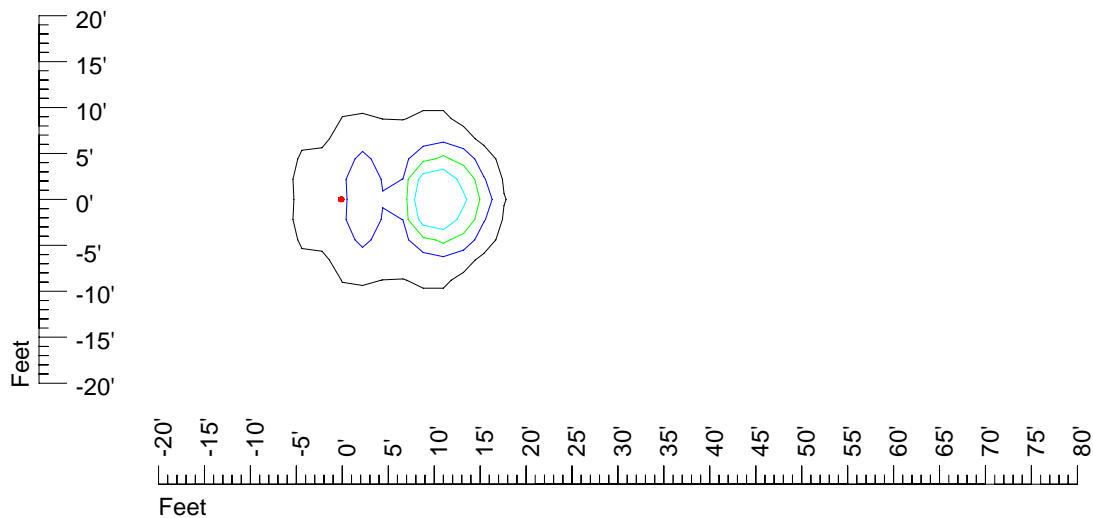

## Isoline template 11' mounting height

Isoline values — 0.1 fc — 0.25 fc — 0.5 fc — 1.0 fc — 2.0 fc

Mounting height 11' Tilt 0°

Mounting height 11' Tilt 30°

Mounting height 11' Tilt 15°

Mounting height 11' Tilt 45°