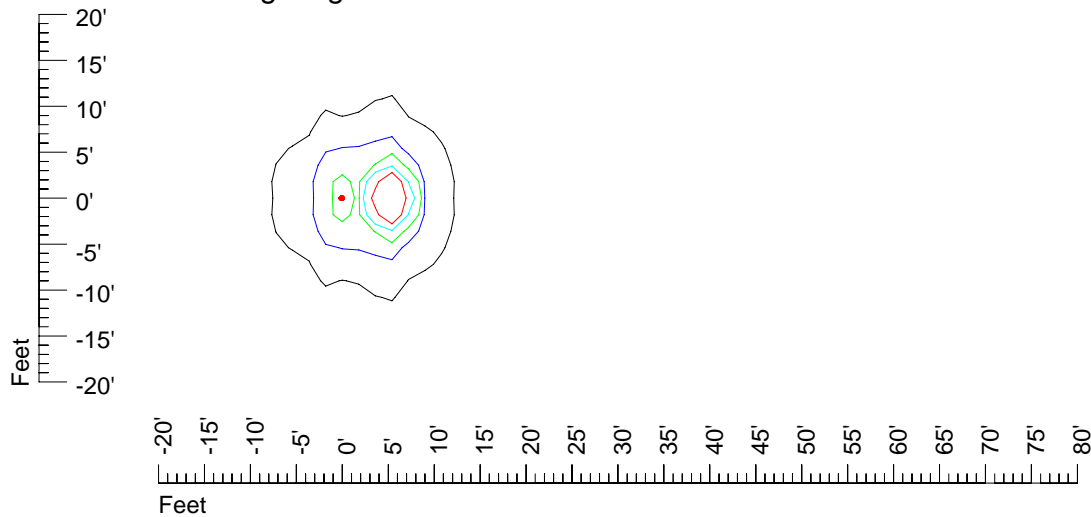

Mounting height 9' Tilt 30°