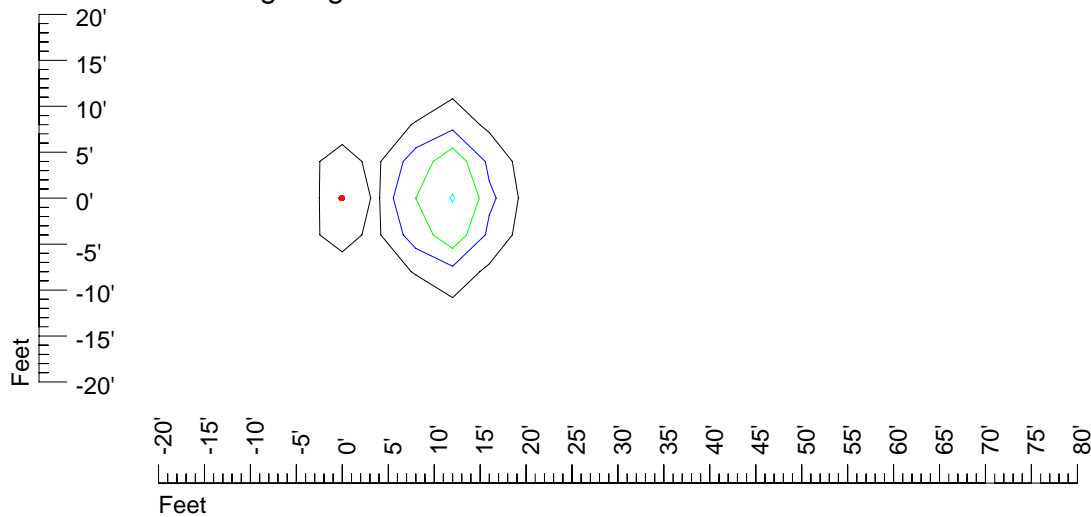

## Isoline template 20' mounting height

Isoline values — 0.1 fc — 0.25 fc — 0.5 fc — 1.0 fc — 2.0 fc

Mounting height 20' Tilt 0°

Mounting height 20' Tilt 30°

Mounting height 20' Tilt 15°

Mounting height 20' Tilt 45°