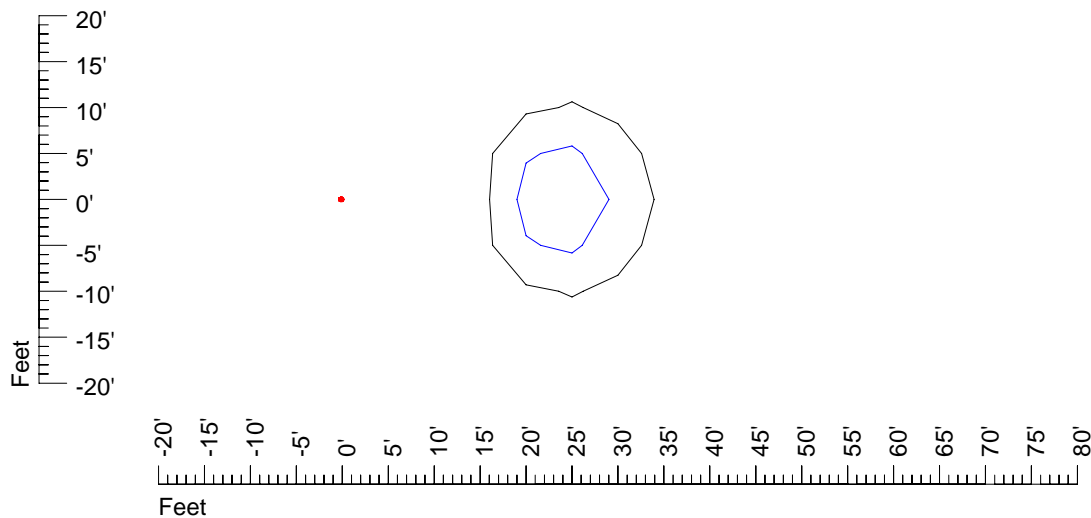

## Isoline template 25' mounting height

Isoline values — 0.1 fc — 0.25 fc — 0.5 fc — 1.0 fc — 2.0 fc

Mounting height 25' Tilt 0°

Mounting height 25' Tilt 30°

Mounting height 25' Tilt 15°

Mounting height 25' Tilt 45°