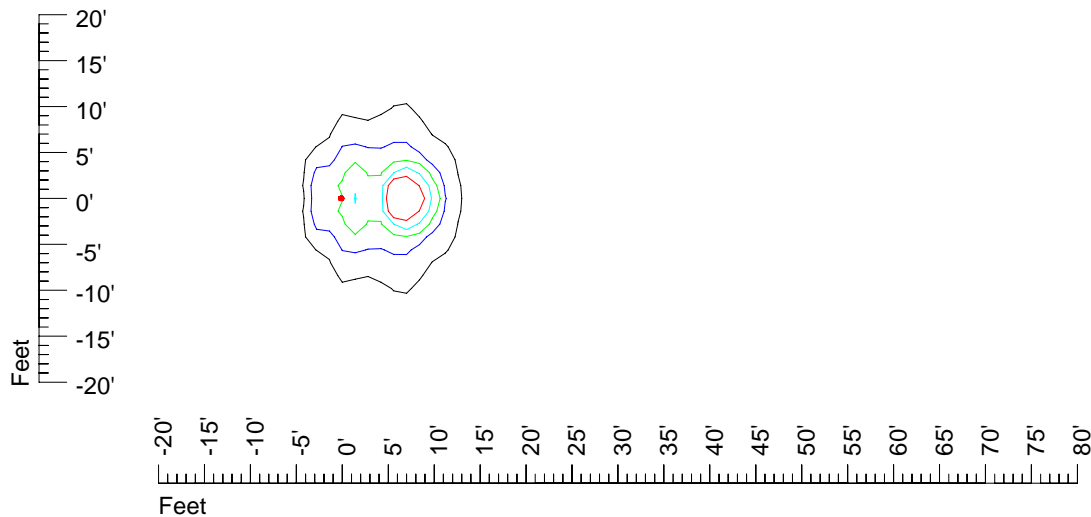

## Isoline template 7' mounting height

Isoline values — 0.1 fc — 0.25 fc — 0.5 fc — 1.0 fc — 2.0 fc

Mounting height 7' Tilt 0°

Mounting height 7' Tilt 30°

Mounting height 7' Tilt 15°

Mounting height 7' Tilt 45°