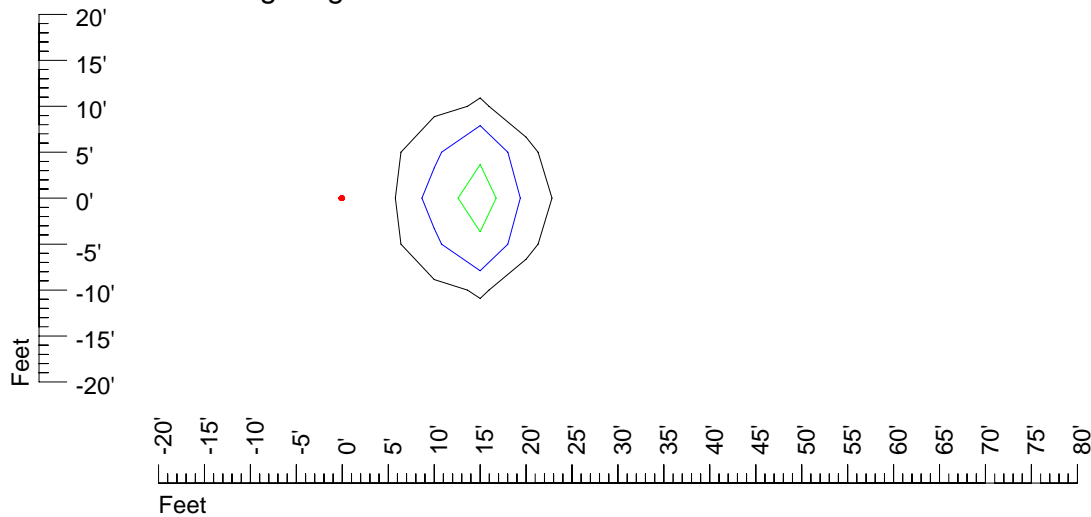

Mounting height 25' Tilt 30°