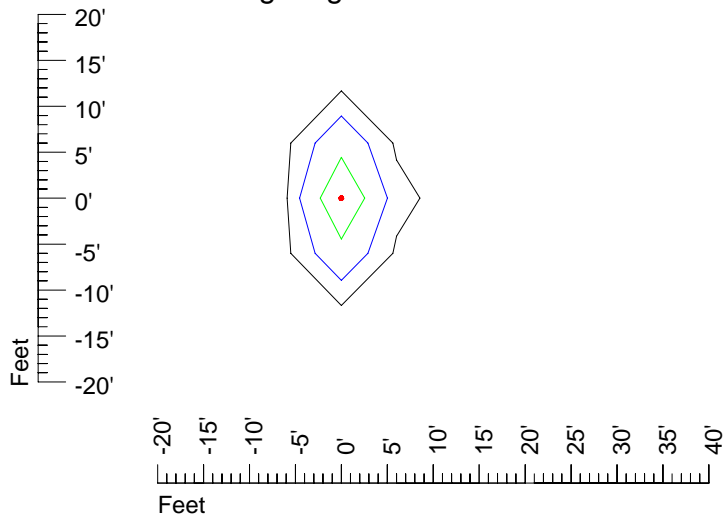

IES Photometric files E296

Isoline template 30' mounting height

Isoline values — 0.1 fc — 0.25 fc — 0.5 fc — 1.0 fc — 2.0 fc

Mounting height 30' Tilt 0°