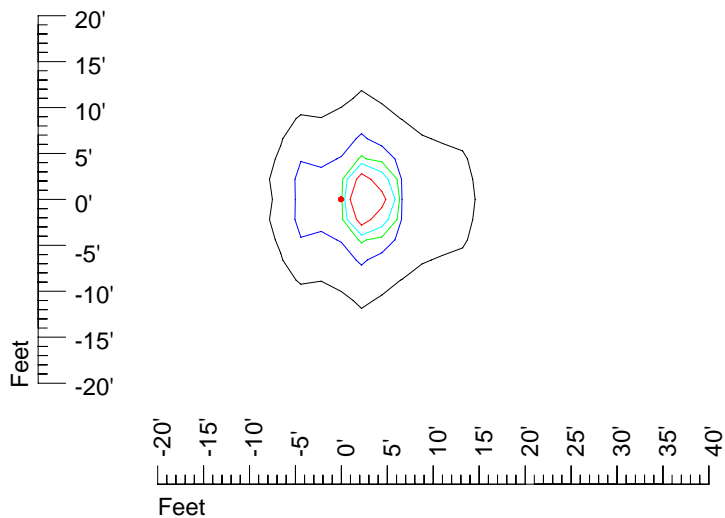

## Isoline template 11' mounting height

Isoline values — 0.1 fc — 0.25 fc — 0.5 fc — 1.0 fc — 2.0 fc

Mounting height 11' Tilt 0°

Mounting height 11' Tilt 30°

Mounting height 11' Tilt 15°

Mounting height 11' Tilt 45°