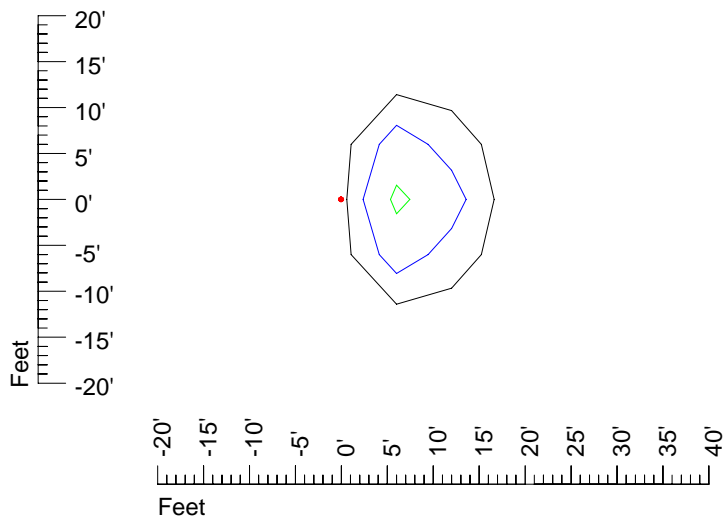

## Isoline template 25' mounting height

Isoline values — 0.1 fc — 0.25 fc — 0.5 fc — 1.0 fc — 2.0 fc

Mounting height 25' Tilt 0°

Mounting height 25' Tilt 30°

Mounting height 25' Tilt 15°

Mounting height 25' Tilt 45°

## Isoline template 30' mounting height

Isoline values — 0.1 fc — 0.25 fc — 0.5 fc — 1.0 fc — 2.0 fc

Mounting height 30' Tilt 0°

Mounting height 30' Tilt 30°

Mounting height 30' Tilt 15°

Mounting height 30' Tilt 45°