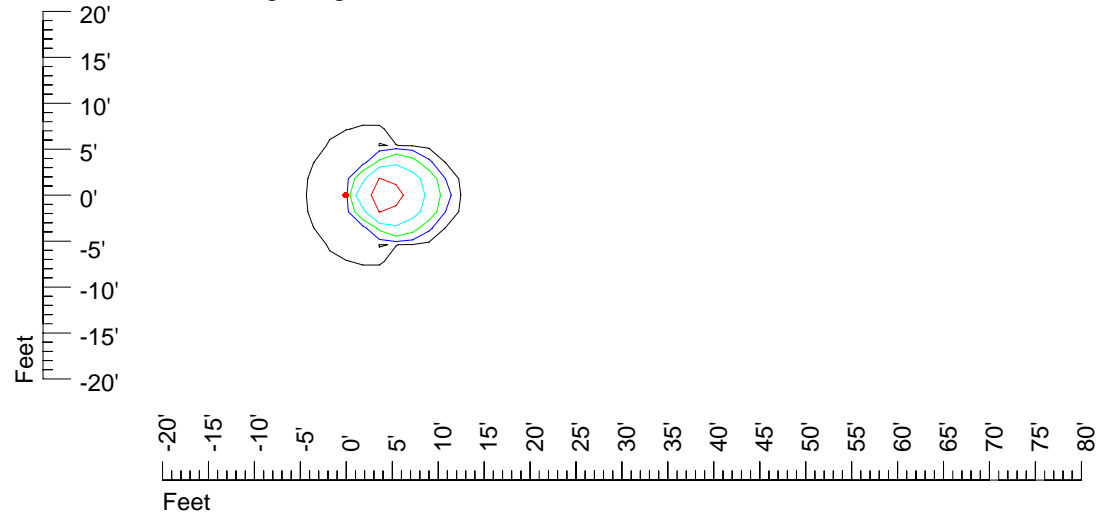

Mounting height 9' Tilt 30°