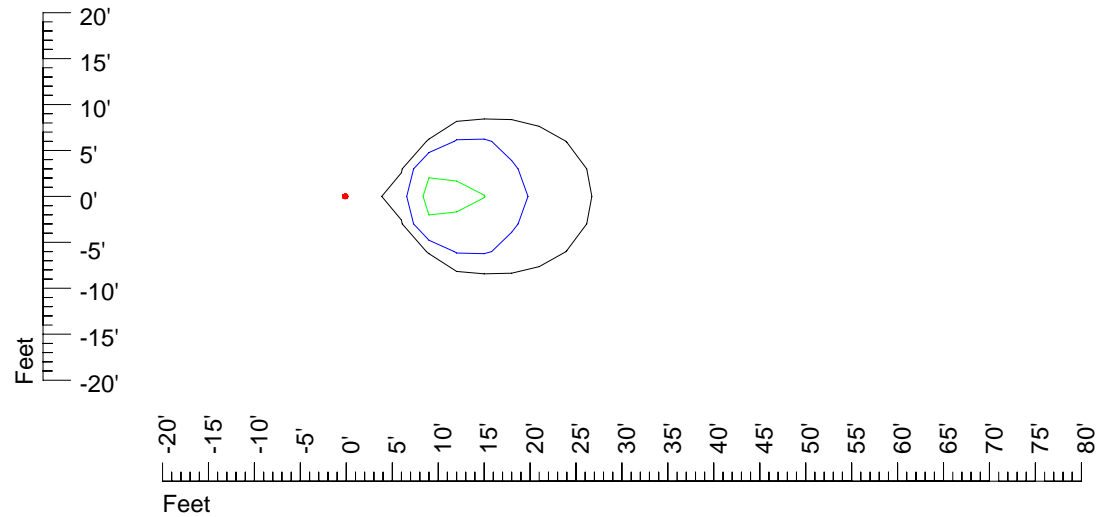

## Isoline template 15' mounting height

Isoline values — 0.1 fc — 0.25 fc — 0.5 fc — 1.0 fc — 2.0 fc

Mounting height 15' Tilt 0°

Mounting height 15' Tilt 30°

Mounting height 15' Tilt 15°

Mounting height 15' Tilt 45°