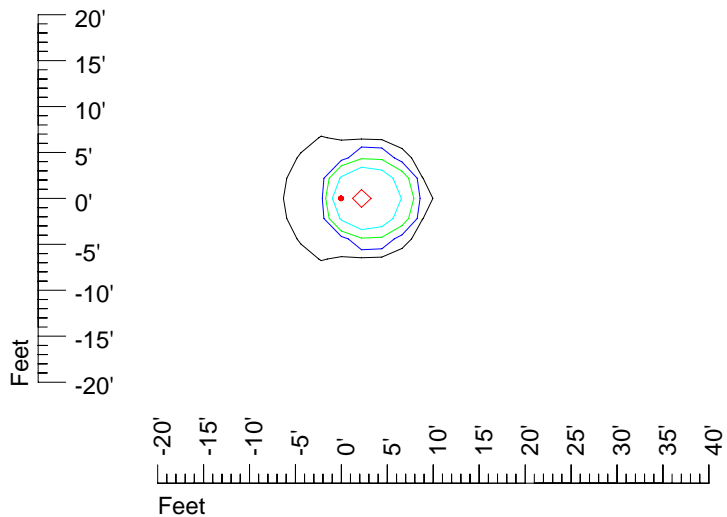

## Isoline template 11' mounting height

Isoline values — 0.1 fc — 0.25 fc — 0.5 fc — 1.0 fc — 2.0 fc

Mounting height 11' Tilt 0°

Mounting height 11' Tilt 30°

Mounting height 11' Tilt 15°

Mounting height 11' Tilt 45°