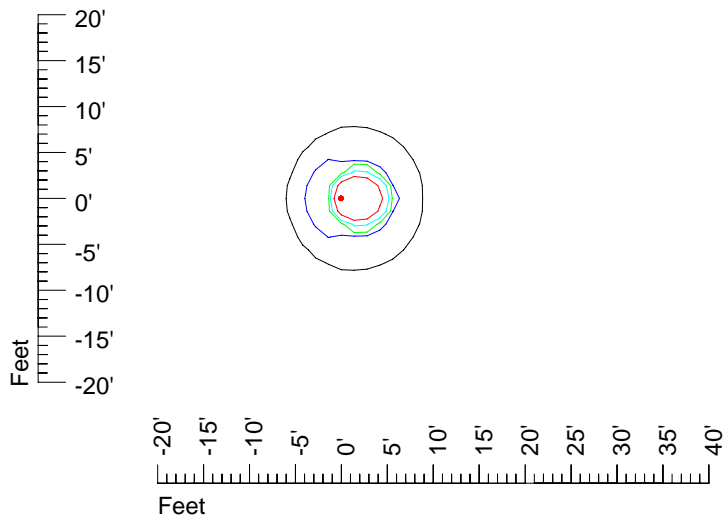

## Isoline template 7' mounting height

Isoline values — 0.1 fc — 0.25 fc — 0.5 fc — 1.0 fc — 2.0 fc

Mounting height 7' Tilt 0°

Mounting height 7' Tilt 30°

Mounting height 7' Tilt 15°

Mounting height 7' Tilt 45°