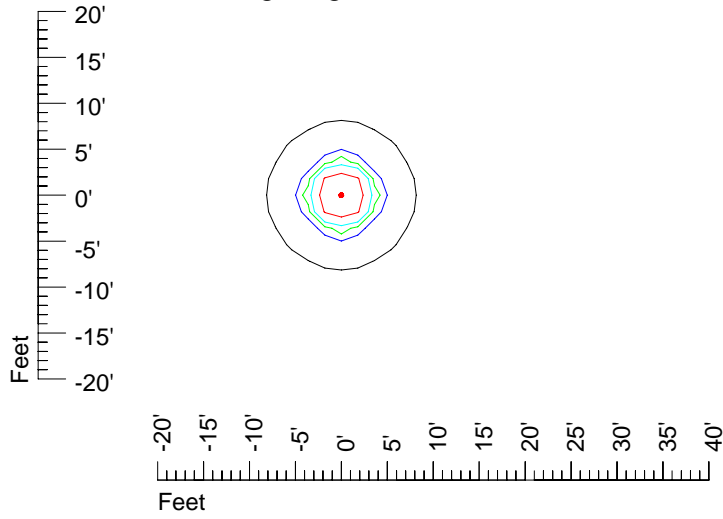

IES Photometric files E314

Isoline template 9' mounting height

Isoline values — 0.1 fc — 0.25 fc — 0.5 fc — 1.0 fc — 2.0 fc

Mounting height 9' Tilt 0°