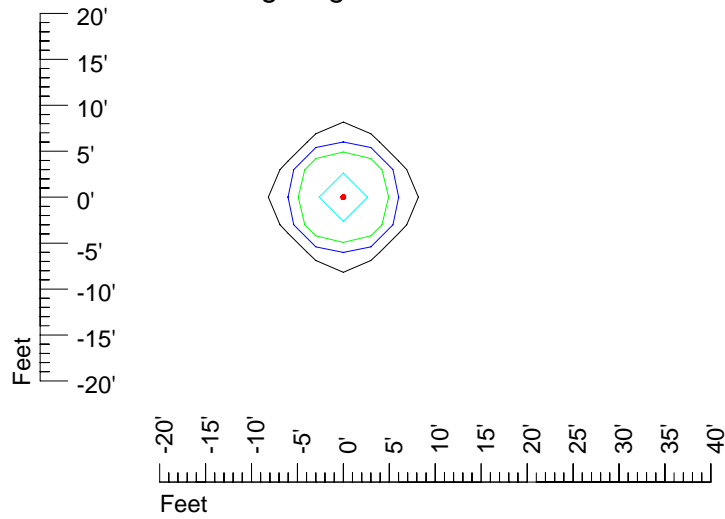

IES Photometric files E314

Isoline template 15' mounting height

Isoline values — 0.1 fc — 0.25 fc — 0.5 fc — 1.0 fc — 2.0 fc

Mounting height 15' Tilt 0°