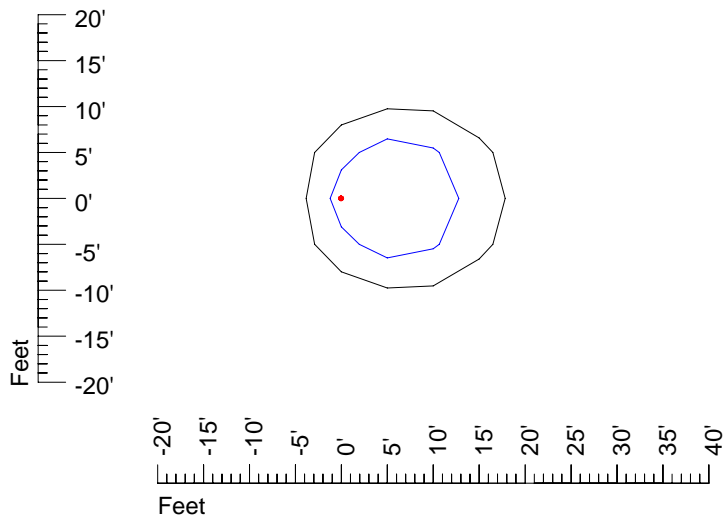

## Isoline template 25' mounting height

Isoline values — 0.1 fc — 0.25 fc — 0.5 fc — 1.0 fc — 2.0 fc

Mounting height 25' Tilt 0°

Mounting height 25' Tilt 30°

Mounting height 25' Tilt 15°

Mounting height 25' Tilt 45°