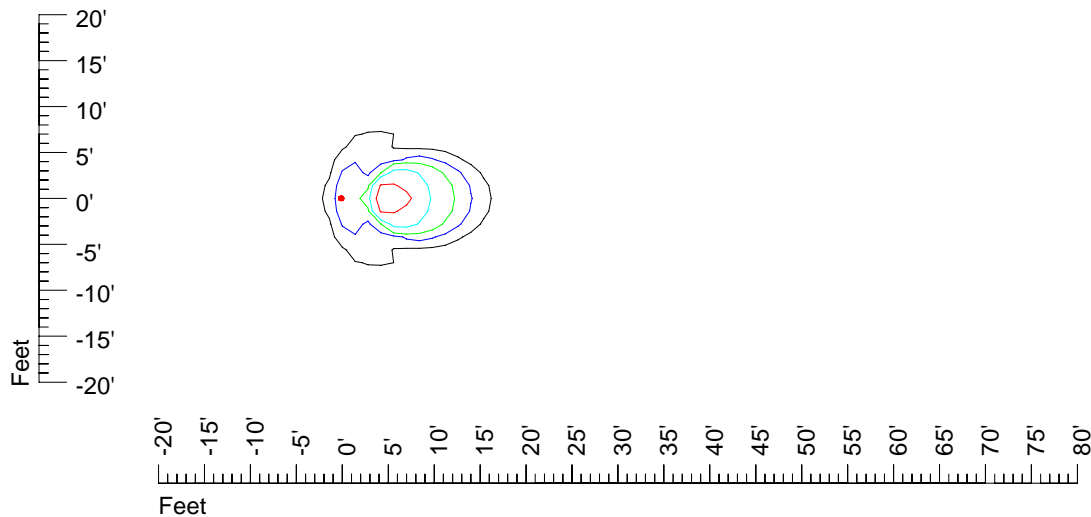

## Isoline template 7' mounting height

Isoline values — 0.1 fc — 0.25 fc — 0.5 fc — 1.0 fc — 2.0 fc

Mounting height 7' Tilt 0°

Mounting height 7' Tilt 30°

Mounting height 7' Tilt 15°

Mounting height 7' Tilt 45°