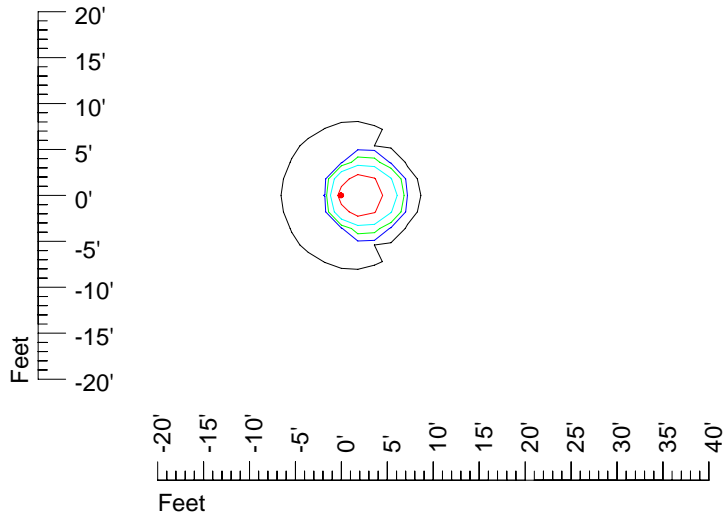

## Isoline template 7' mounting height

Isoline values — 0.1 fc — 0.25 fc — 0.5 fc — 1.0 fc — 2.0 fc

Mounting height 7' Tilt 0°

Mounting height 7' Tilt 30°

Mounting height 7' Tilt 15°

Mounting height 7' Tilt 45°

## Isoline template 9' mounting height

Isoline values — 0.1 fc — 0.25 fc — 0.5 fc — 1.0 fc — 2.0 fc

Mounting height 9' Tilt 0°

Mounting height 9' Tilt 30°

Mounting height 9' Tilt 15°

Mounting height 9' Tilt 45°