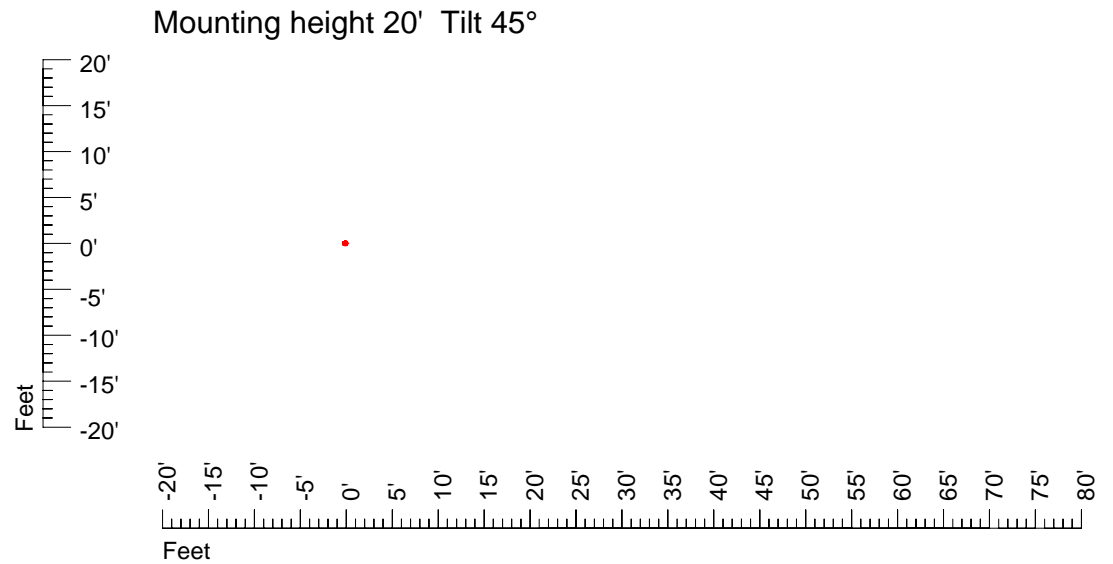

IES Photometric files E314

Isoline template 20' mounting height

Isoline values — 0.1 fc — 0.25 fc — 0.5 fc — 1.0 fc — 2.0 fc