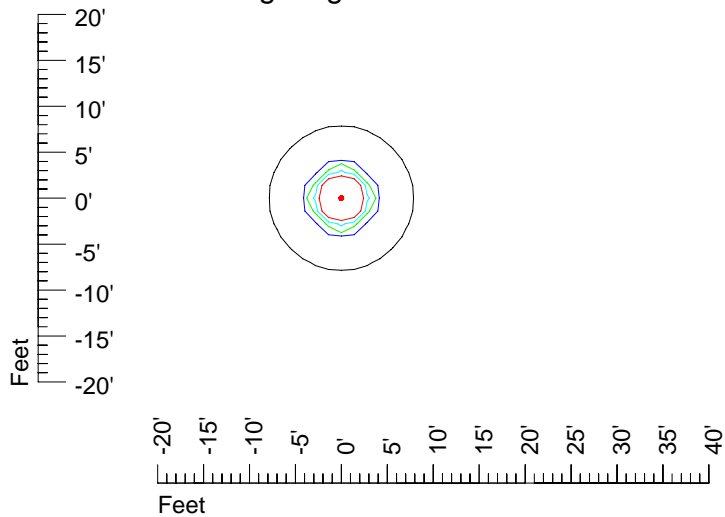

## Isoline template 7' mounting height

Isoline values — 0.1 fc — 0.25 fc — 0.5 fc — 1.0 fc — 2.0 fc

Mounting height 7' Tilt 0°

Mounting height 7' Tilt 30°

Mounting height 7' Tilt 15°

Mounting height 7' Tilt 45°