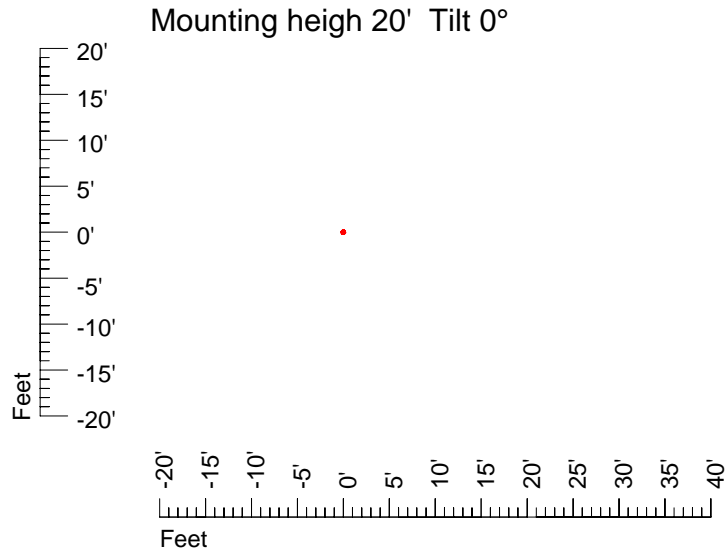

IES Photometric files E314

Isoline template 20' mounting height

Isoline values — 0.1 fc — 0.25 fc — 0.5 fc — 1.0 fc — 2.0 fc