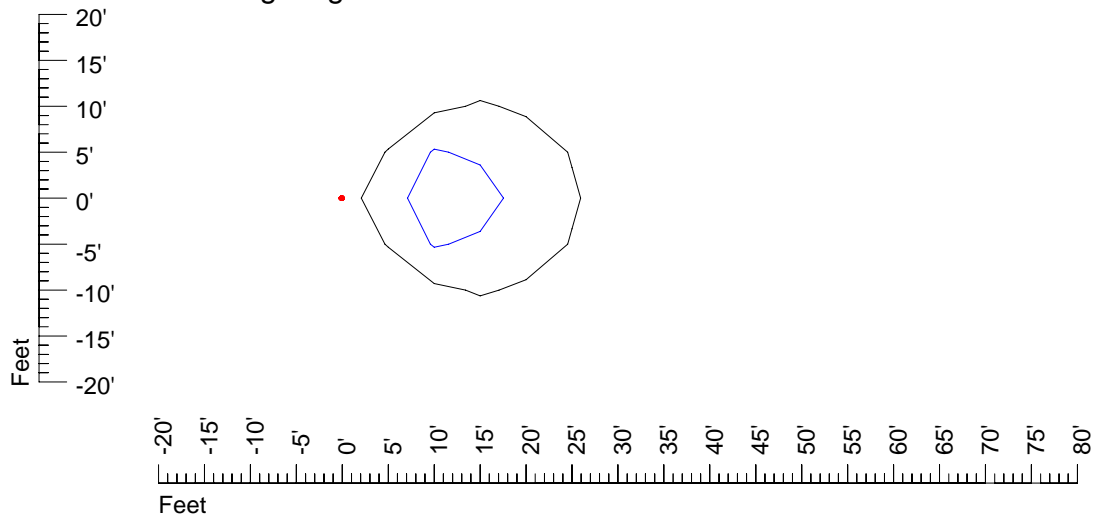

## Isoline template 25' mounting height

Isoline values — 0.1 fc — 0.25 fc — 0.5 fc — 1.0 fc — 2.0 fc

Mounting height 25' Tilt 0°

Mounting height 25' Tilt 30°

Mounting height 25' Tilt 15°

Mounting height 25' Tilt 45°