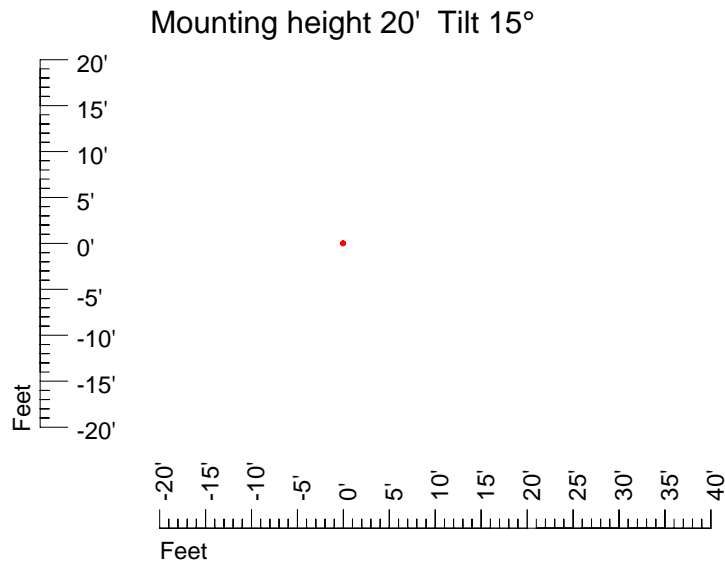

IES Photometric files E314

Isoline template 20' mounting height

Isoline values — 0.1 fc — 0.25 fc — 0.5 fc — 1.0 fc — 2.0 fc