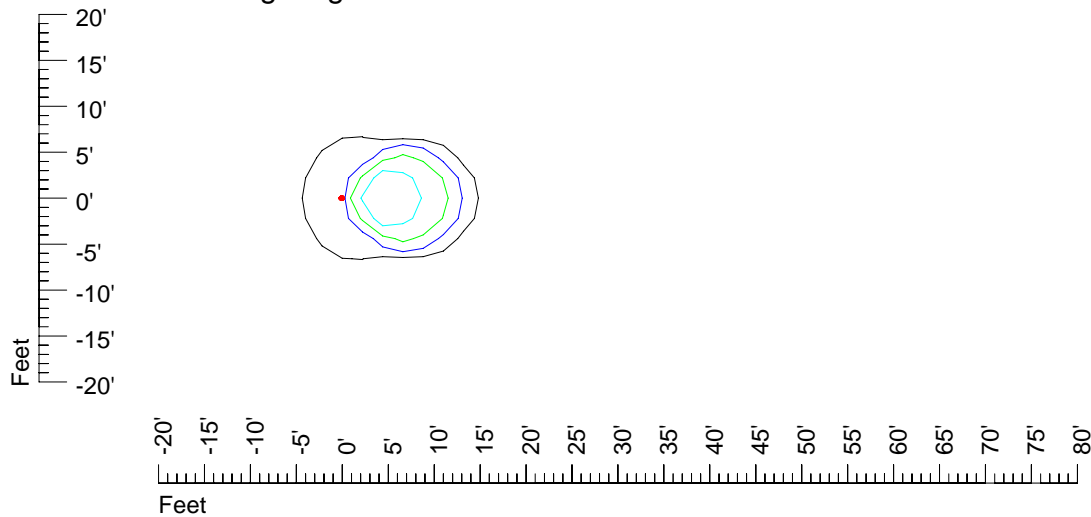

## Isoline template 11' mounting height

Isoline values — 0.1 fc — 0.25 fc — 0.5 fc — 1.0 fc — 2.0 fc

Mounting height 11' Tilt 0°

Mounting height 11' Tilt 30°

Mounting height 11' Tilt 15°

Mounting height 11' Tilt 45°