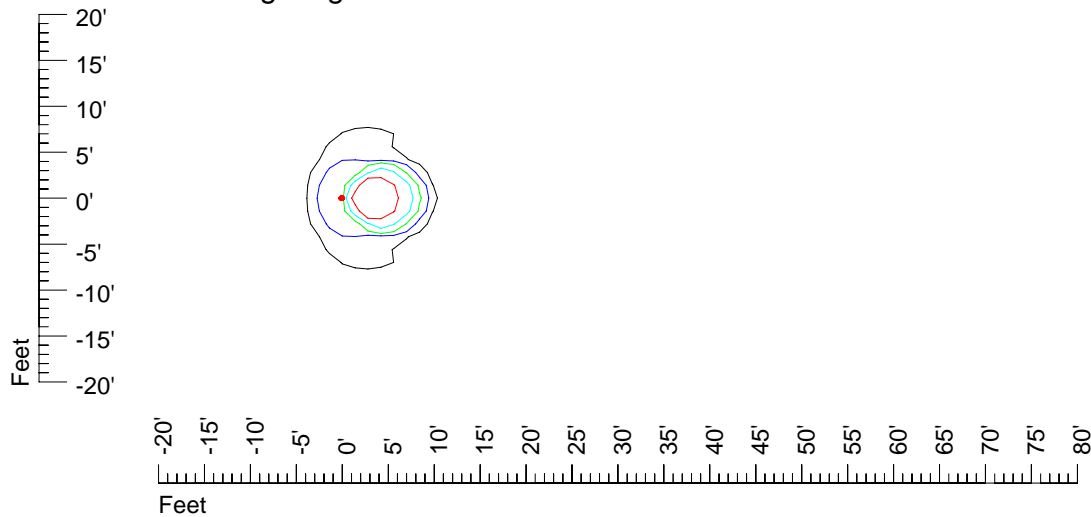

## Isoline template 7' mounting height

Isoline values — 0.1 fc — 0.25 fc — 0.5 fc — 1.0 fc — 2.0 fc

Mounting height 7' Tilt 0°

Mounting height 7' Tilt 30°

Mounting height 7' Tilt 15°

Mounting height 7' Tilt 45°