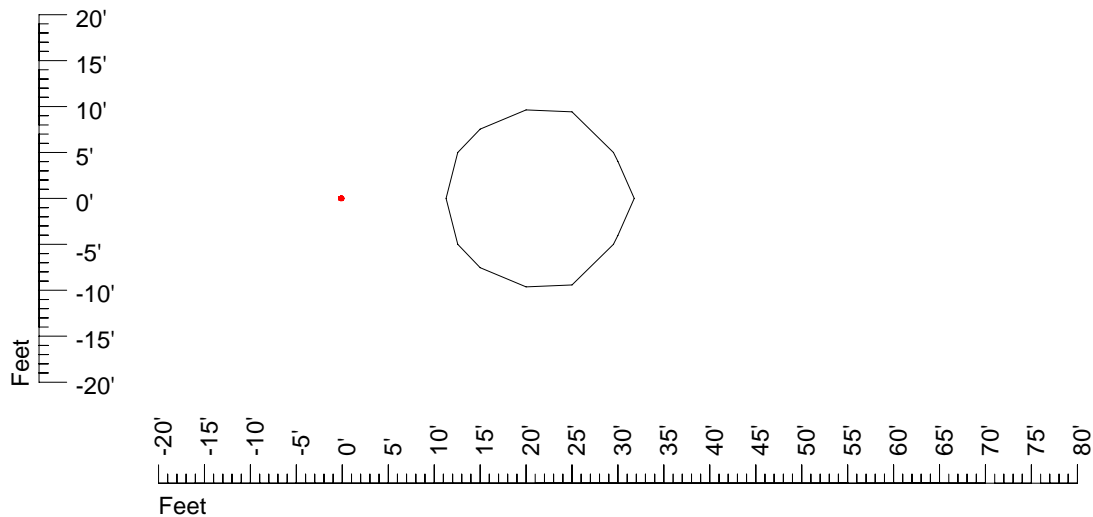

## Isoline template 25' mounting height

Isoline values — 0.1 fc — 0.25 fc — 0.5 fc — 1.0 fc — 2.0 fc

Mounting height 25' Tilt 0°

Mounting height 25' Tilt 30°

Mounting height 25' Tilt 15°

Mounting height 25' Tilt 45°