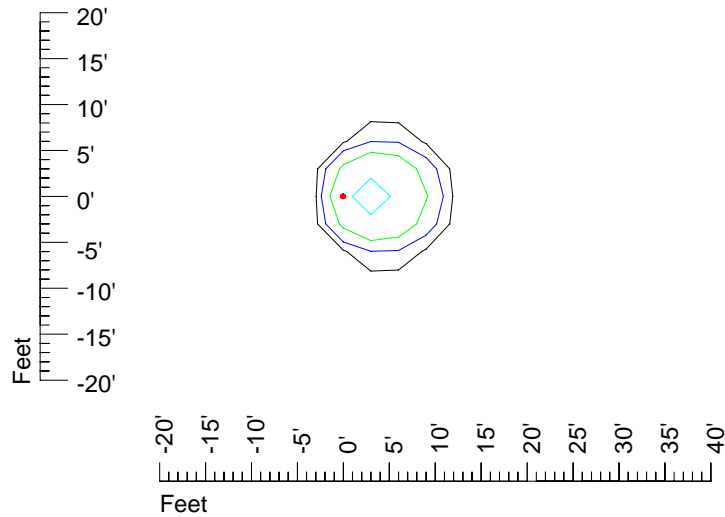

## Isoline template 15' mounting height

Isoline values — 0.1 fc — 0.25 fc — 0.5 fc — 1.0 fc — 2.0 fc

Mounting height 15' Tilt 0°

Mounting height 15' Tilt 30°

Mounting height 15' Tilt 15°

Mounting height 15' Tilt 45°