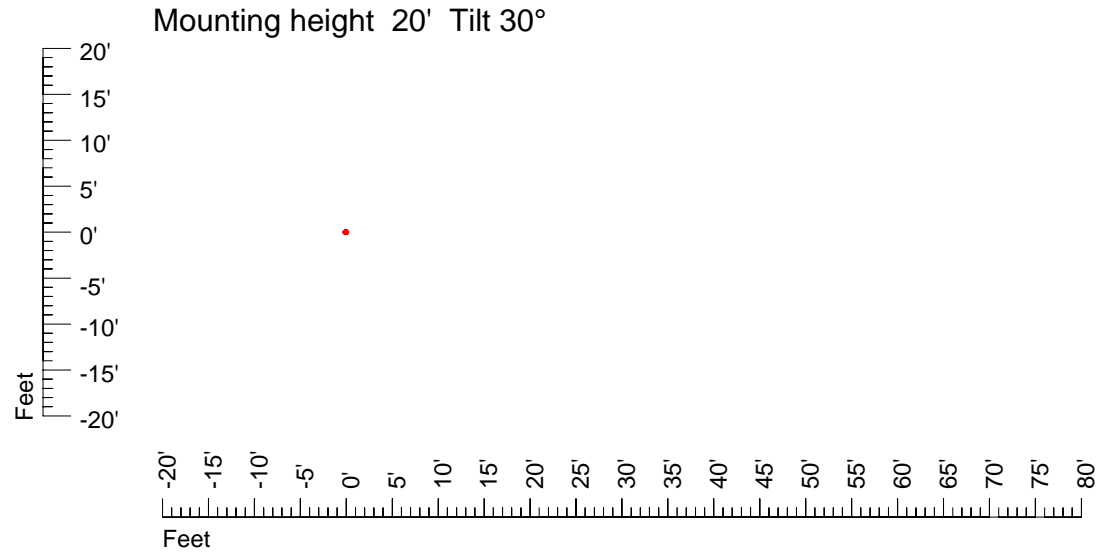

IES Photometric files E314

Isoline template 20' mounting height

Isoline values — 0.1 fc — 0.25 fc — 0.5 fc — 1.0 fc — 2.0 fc