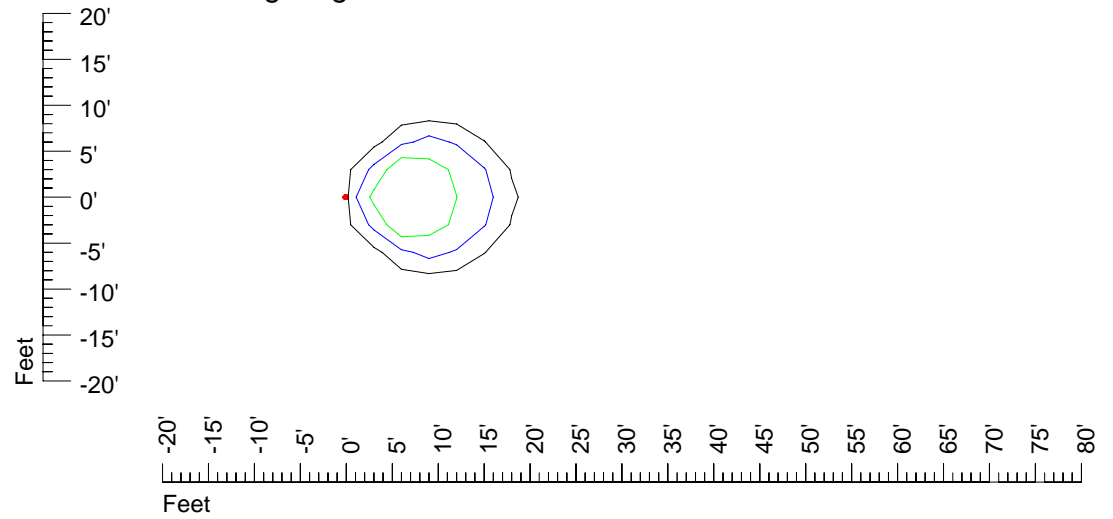

Mounting height 15' Tilt 30°