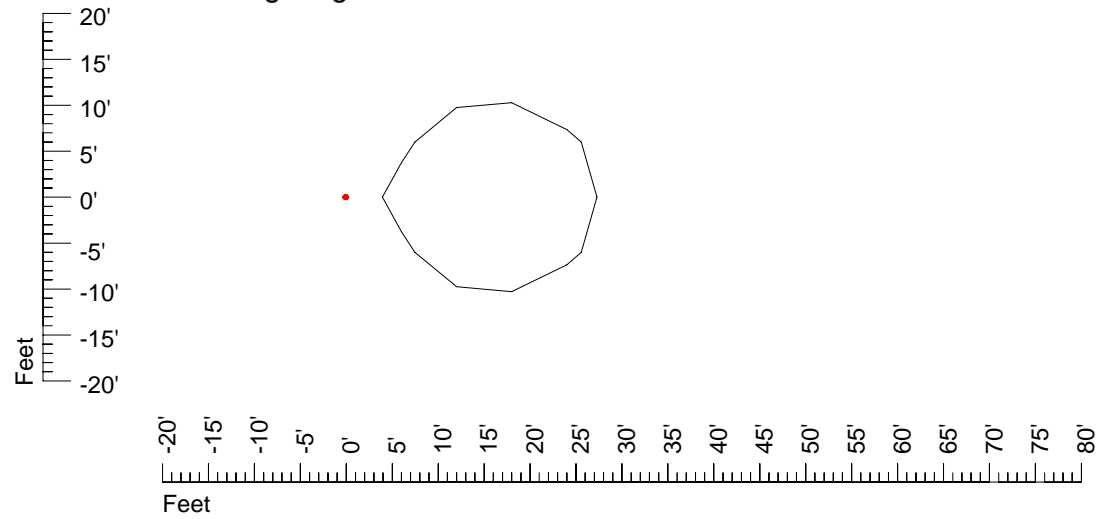

Mounting height 30' Tilt 30°