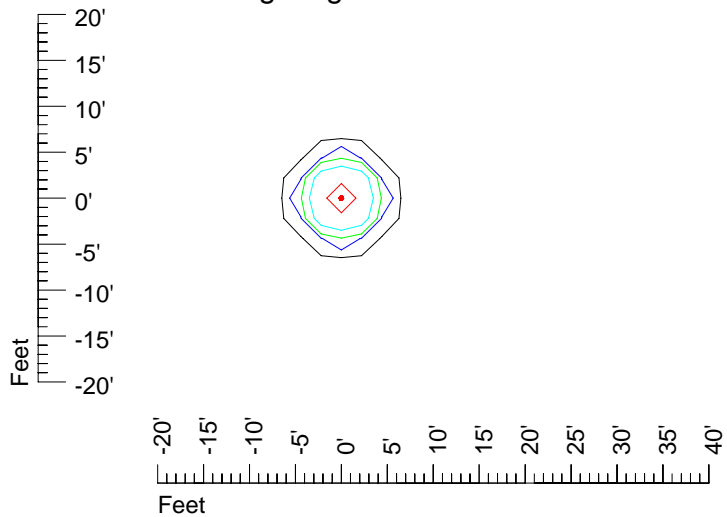

IES Photometric files E314

Isoline template 11' mounting height

Isoline values — 0.1 fc — 0.25 fc — 0.5 fc — 1.0 fc — 2.0 fc

Mounting height 11' Tilt 0°