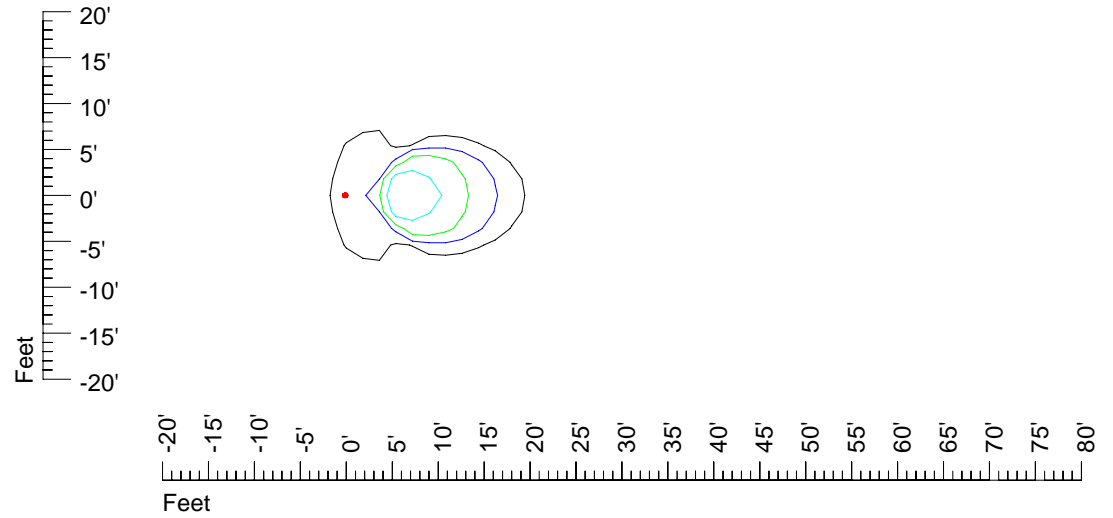

## Isoline template 9' mounting height

Isoline values — 0.1 fc — 0.25 fc — 0.5 fc — 1.0 fc — 2.0 fc

Mounting height 9' Tilt 0°

Mounting height 9' Tilt 30°

Mounting height 9' Tilt 15°

Mounting height 9' Tilt 45°