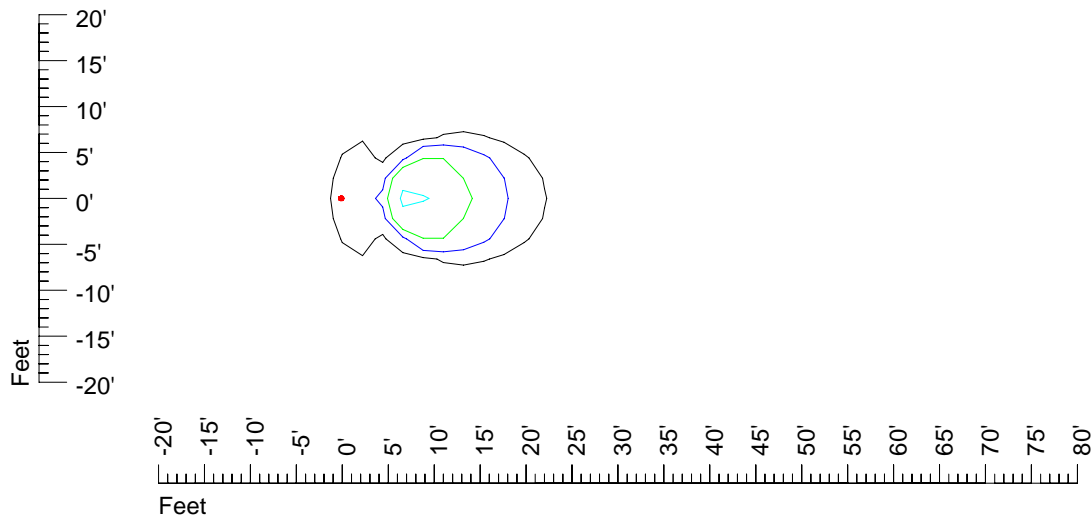

## Isoline template 11' mounting height

Isoline values — 0.1 fc — 0.25 fc — 0.5 fc — 1.0 fc — 2.0 fc

Mounting height 11' Tilt 0°

Mounting height 11' Tilt 30°

Mounting height 11' Tilt 15°

Mounting height 11' Tilt 45°