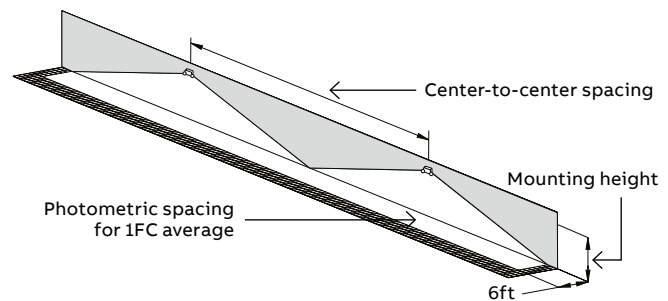

Spacing center-to-center (feet)	
7' mounting height	15' mounting height
15'	4'

Dimensions

Dimensions are approximate and subject to change.

Power consumption

	Current (A) / Power (W)
Model	120/277VAC, 60Hz
EL-2LED	0.103/0.10A
EL-2LEDR	0.13/0.16A
EL-2LEDR-AD	0.058/0.029A