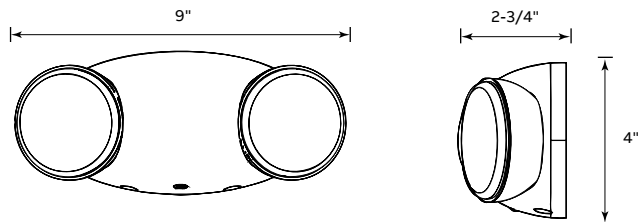

Spacing center-to-center (feet)	
7' mounting height	15' mounting height
15'	4'

Dimensions

Dimensions are approximate and subject to change.

Power consumption

	Current (A) / Power (W)
Model	120/277VAC, 60Hz
EL-2LED	0.103/0.10A
EL-2LEDR	0.13/0.16A
EL-2LEDR-AD	0.058/0.029A

How to order

Color	Series	Lamp option	Options
Blank= White B= Black	EL	-2LED= round LED array	Blank= No option R= 3.6W remote capacity to power one double head remote ¹ R-AD= 3.6W remote capacity to power one double head dedicated remote with Advanced-Diagnostics ¹