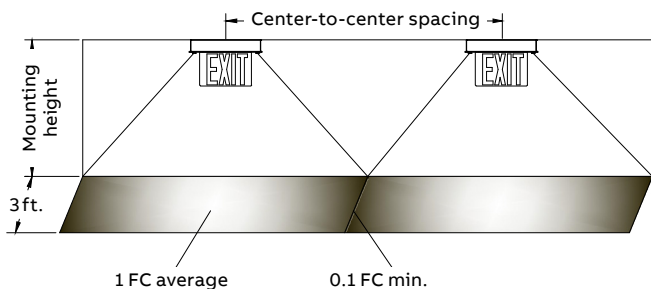

### Construction

- Extruded aluminum trim plate
- 8 inch EXIT lettering legend, available in red
- Acrylic panel
- Single face red on clear, double face red on mirror
- Lamp heads are fully adjustable
- 2.5W, 400 lumens per head

### Photometric performance

|          | Spacing center-to-center (feet) |
|----------|---------------------------------|
| Lamp     | 7.5' mounting height            |
| AGC8-2HO | 30'                             |