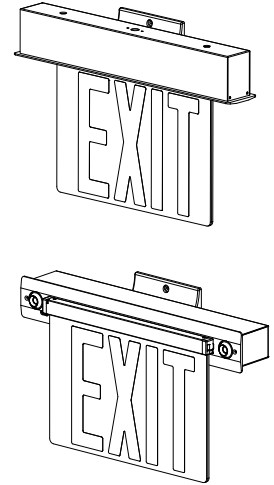

Surface wall mount