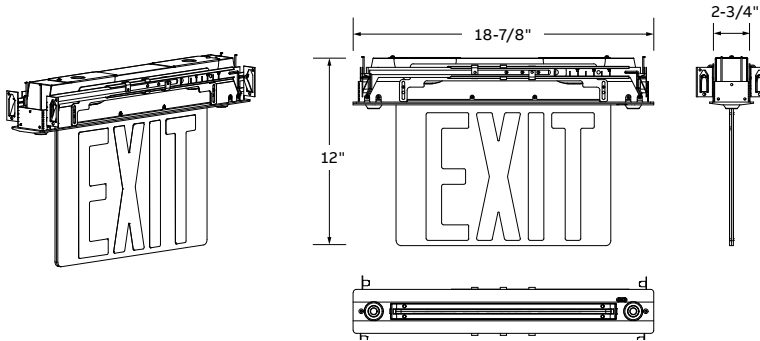

### Construction

- Extruded aluminum trim plate
- 8 inch EXIT lettering legend, available in red
- Acrylic panel
- Single face red on clear, double face red on mirror
- Lamp heads are fully adjustable
- 2.5W, 400 lumens per head

### Photometric performance

|          | Spacing center-to-center (feet) |
|----------|---------------------------------|
| Lamp     | 7.5' mounting height            |
| AGC8-2HO | 30'                             |

**Dimensions**

Dimensions are approximate and subject to change.

**Surface ceiling mount**

**Surface wall mount**

**Recessed mount**

**Recessed wall mount**

**Power consumption**

| Model    | AC specs         | Voltage | DC specs         |
|----------|------------------|---------|------------------|
| AGC8-2HO | 120/277VAC, 60Hz | 3.6V    | NI-MH SC 2500mAh |