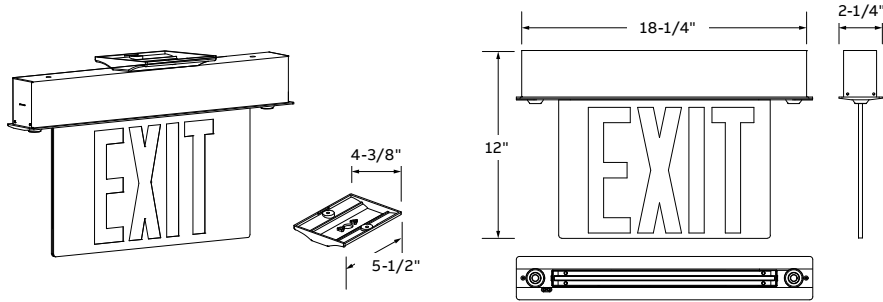

Dimensions

Dimensions are approximate and subject to change.

Surface ceiling mount