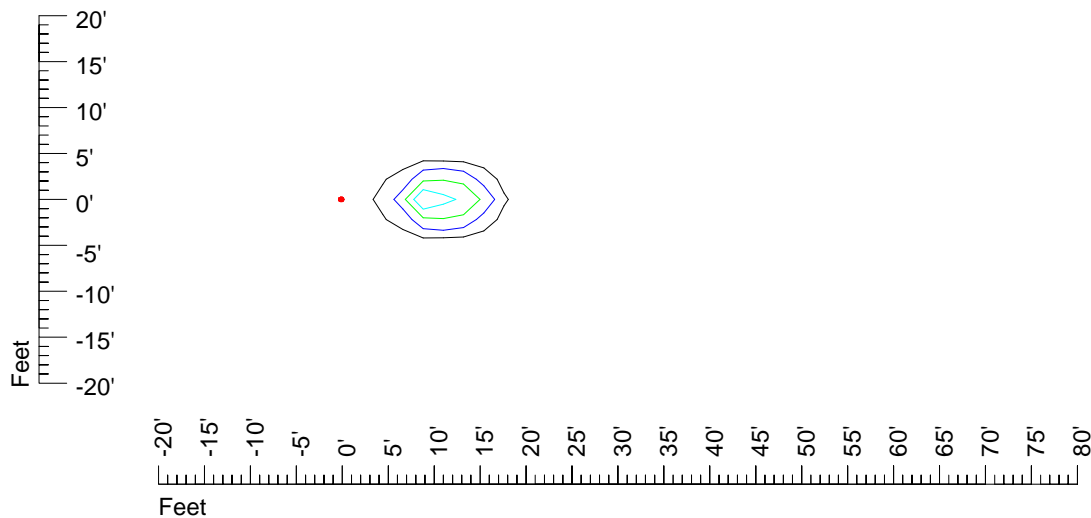

Mounting height 11' Tilt 45°