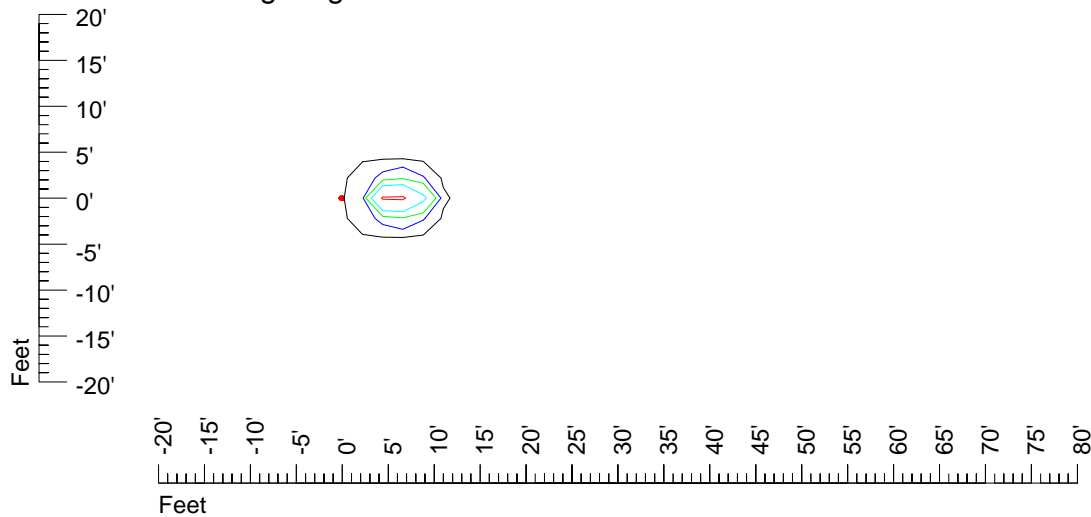

Mounting height 11' Tilt 30°