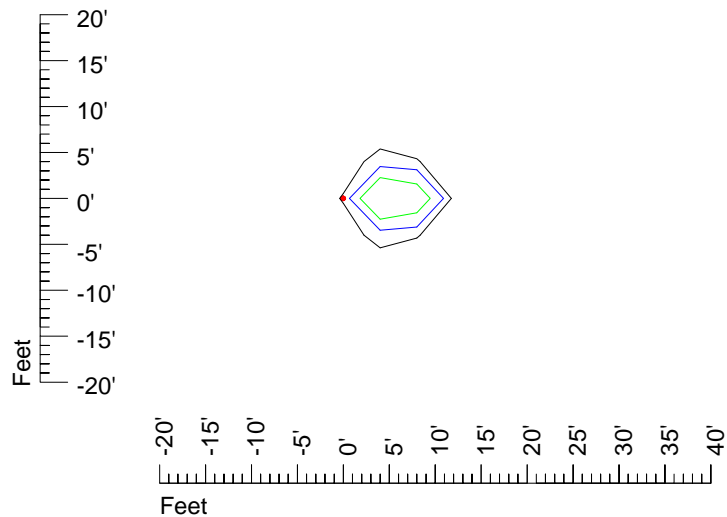

IES Photometric files 7613

Isoline template 7' mounting height

Isoline values — 0.1 fc — 0.25 fc — 0.5 fc — 1.0 fc — 2.0 fc

Mounting height 7' Tilt 0°

Mounting height 7' Tilt 30°

Mounting height 7' Tilt 15°

Mounting height 11' Tilt 30°

Mounting height 11' Tilt 15°

Mounting height 11' Tilt 45°

IES Photometric files 7613

Isoline template 15' mounting height

Isoline values — 0.1 fc — 0.25 fc — 0.5 fc — 1.0 fc — 2.0 fc

Mounting height 15' Tilt 0°

Mounting height 15' Tilt 30°

Mounting height 15' Tilt 15°

Mounting height 15' Tilt 45°

IES Photometric files 7613

Isoline template 20' mounting height

Isoline values — 0.1 fc — 0.25 fc — 0.5 fc — 1.0 fc — 2.0 fc

Mounting height 20' Tilt 0°

Mounting height 20' Tilt 30°

Mounting height 20' Tilt 15°

Mounting height 20' Tilt 45°

IES Photometric files 7613

Isoline template 25' mounting height

Isoline values — 0.1 fc — 0.25 fc — 0.5 fc — 1.0 fc — 2.0 fc