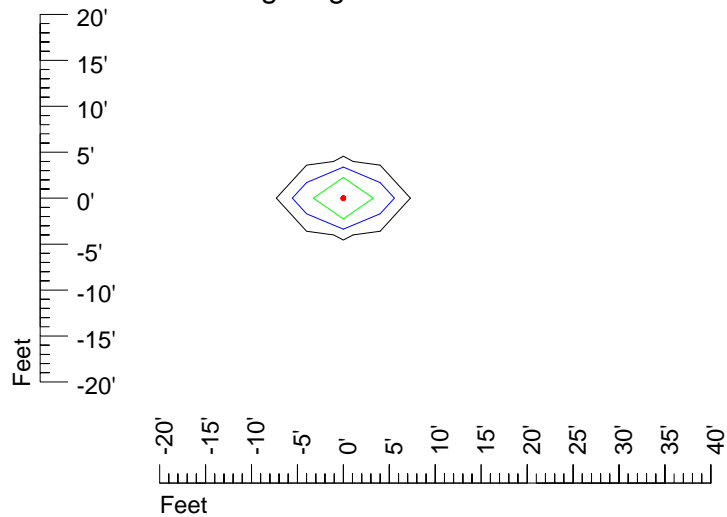

Mounting height 11' Tilt 30°

Mounting height 11' Tilt 15°

Mounting height 11' Tilt 45°

IES Photometric files 7613

Isoline template 15' mounting height

Isoline values — 0.1 fc — 0.25 fc — 0.5 fc — 1.0 fc — 2.0 fc

Mounting height 15' Tilt 0°

Mounting height 15' Tilt 30°

Mounting height 15' Tilt 15°

Mounting height 15' Tilt 45°

IES Photometric files 7613

Isoline template 20' mounting height

Isoline values — 0.1 fc — 0.25 fc — 0.5 fc — 1.0 fc — 2.0 fc

Mounting height 20' Tilt 0°

Mounting height 20' Tilt 30°

Mounting height 20' Tilt 15°

Mounting height 20' Tilt 45°

IES Photometric files 7613

Isoline template 25' mounting height

Isoline values — 0.1 fc — 0.25 fc — 0.5 fc — 1.0 fc — 2.0 fc