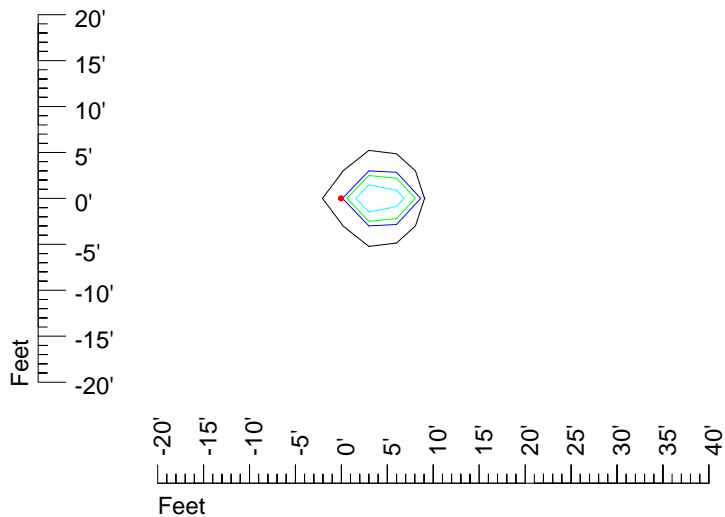

Mounting height 9' Tilt 15°

Mounting height 9' Tilt 45°

IES Photometric files 7613

Isoline template 11' mounting height

Isoline values — 0.1 fc — 0.25 fc — 0.5 fc — 1.0 fc — 2.0 fc

Mounting height 11' Tilt 0°

Mounting height 11' Tilt 30°

Mounting height 11' Tilt 15°

Mounting height 11' Tilt 45°

IES Photometric files 7613

Isoline template 15' mounting height

Isoline values — 0.1 fc — 0.25 fc — 0.5 fc — 1.0 fc — 2.0 fc

Mounting height 15' Tilt 0°

Mounting height 15' Tilt 30°

Mounting height 15' Tilt 15°

Mounting height 15' Tilt 45°

IES Photometric files 7613

Isoline template 20' mounting height

Isoline values — 0.1 fc — 0.25 fc — 0.5 fc — 1.0 fc — 2.0 fc

Mounting height 20' Tilt 0°

Mounting height 20' Tilt 30°

Mounting height 20' Tilt 15°

Mounting height 20' Tilt 45°

IES Photometric files 7613

Isoline template 25' mounting height

Isoline values — 0.1 fc — 0.25 fc — 0.5 fc — 1.0 fc — 2.0 fc