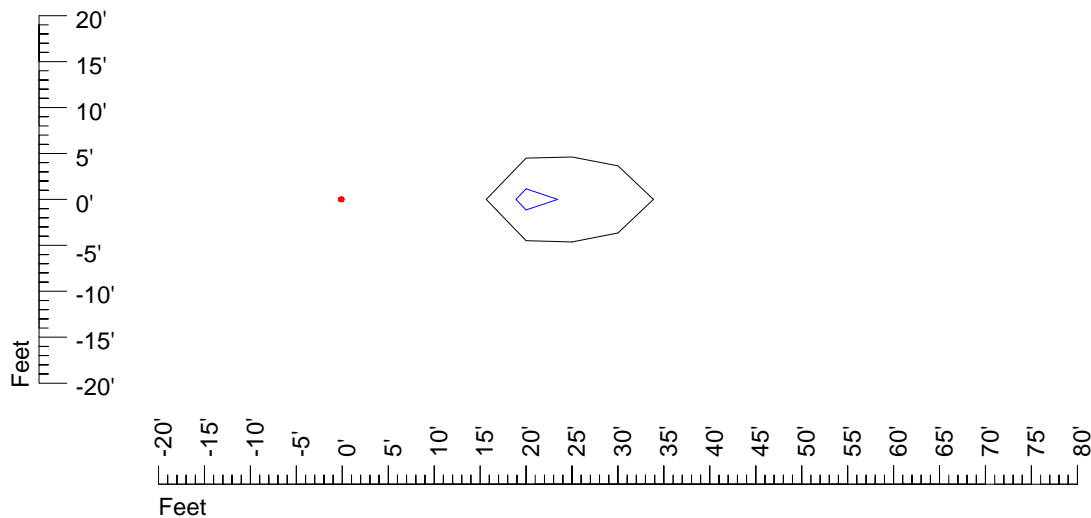

Mounting height 20' Tilt 0°

Mounting height 20' Tilt 30°

Mounting height 20' Tilt 15°

Mounting height 20' Tilt 45°

IES Photometric files 7613

Isoline template 25' mounting height

Isoline values — 0.1 fc — 0.25 fc — 0.5 fc — 1.0 fc — 2.0 fc

Mounting height 25' Tilt 0°

Mounting height 25' Tilt 30°

Mounting height 25' Tilt 15°

Mounting height 25' Tilt 45°

IES Photometric files 7613

Isoline template 30' mounting height

Isoline values — 0.1 fc — 0.25 fc — 0.5 fc — 1.0 fc — 2.0 fc