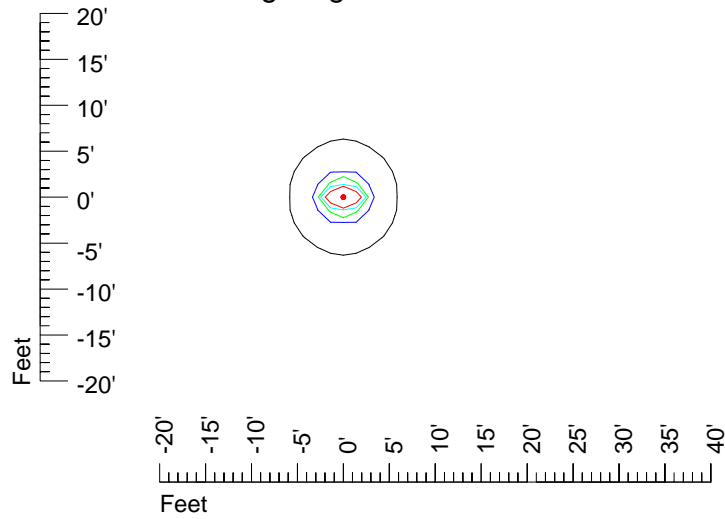

IES Photometric files 7613

Isoline template 7' mounting height

Isoline values — 0.1 fc — 0.25 fc — 0.5 fc — 1.0 fc — 2.0 fc

Mounting height 7' Tilt 0°

Mounting height 7' Tilt 30°

Mounting height 7' Tilt 15°

Mounting height 7' Tilt 45°

IES Photometric files 7613

Isoline template 9' mounting height

Isoline values — 0.1 fc — 0.25 fc — 0.5 fc — 1.0 fc — 2.0 fc

Mounting height 9' Tilt 0°

Mounting height 9' Tilt 30°

Mounting height 9' Tilt 15°

Mounting height 9' Tilt 45°

IES Photometric files 7613

Isoline template 11' mounting height

Isoline values — 0.1 fc — 0.25 fc — 0.5 fc — 1.0 fc — 2.0 fc

Mounting height 11' Tilt 0°

Mounting height 20' Tilt 0°

Mounting height 20' Tilt 30°

Mounting height 20' Tilt 15°

Mounting height 20' Tilt 45°

IES Photometric files 7613

Isoline template 25' mounting height

Isoline values — 0.1 fc — 0.25 fc — 0.5 fc — 1.0 fc — 2.0 fc