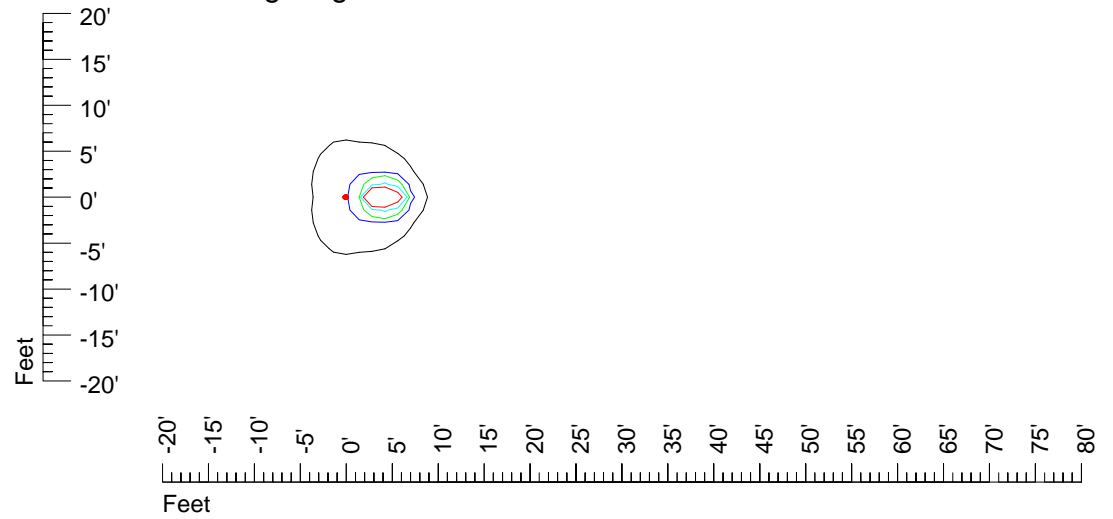

IES Photometric files 7613

Isoline template 7' mounting height

Isoline values — 0.1 fc — 0.25 fc — 0.5 fc — 1.0 fc — 2.0 fc

Mounting height 7' Tilt 0°

Mounting height 7' Tilt 30°

Mounting height 7' Tilt 15°

Mounting height 7' Tilt 45°

IES Photometric files 7613

Isoline template 9' mounting height

Isoline values — 0.1 fc — 0.25 fc — 0.5 fc — 1.0 fc — 2.0 fc

Mounting height 9' Tilt 0°

Mounting height 9' Tilt 30°