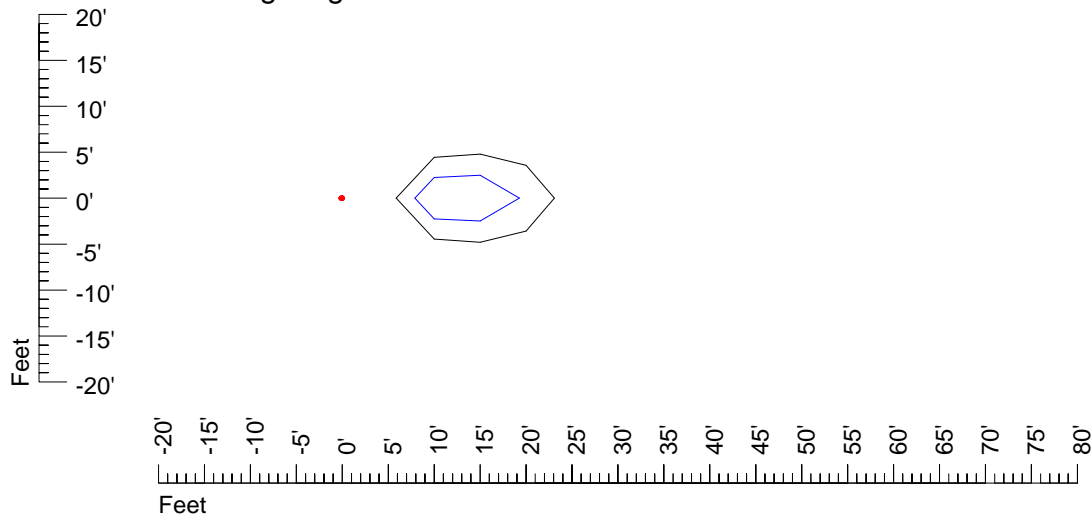

Mounting height 25' Tilt 30°