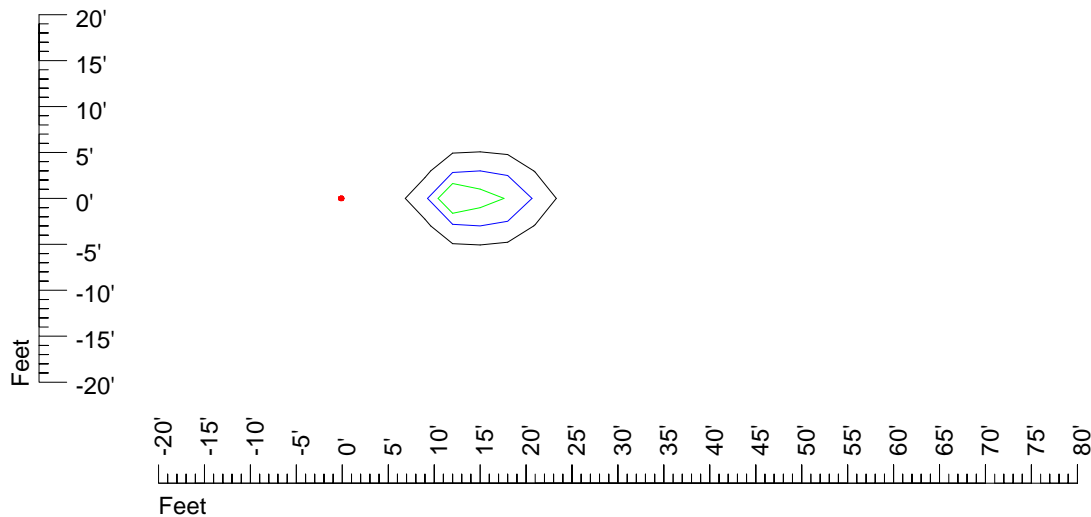

Mounting height 15' Tilt 0°

Mounting height 15' Tilt 30°

Mounting height 15' Tilt 15°

Mounting height 15' Tilt 45°

IES Photometric files 7613

Isoline template 20' mounting height

Isoline values — 0.1 fc — 0.25 fc — 0.5 fc — 1.0 fc — 2.0 fc

Mounting height 20' Tilt 0°

Mounting height 20' Tilt 30°

Mounting height 20' Tilt 15°

Mounting height 20' Tilt 45°

IES Photometric files 7613

Isoline template 25' mounting height

Isoline values — 0.1 fc — 0.25 fc — 0.5 fc — 1.0 fc — 2.0 fc