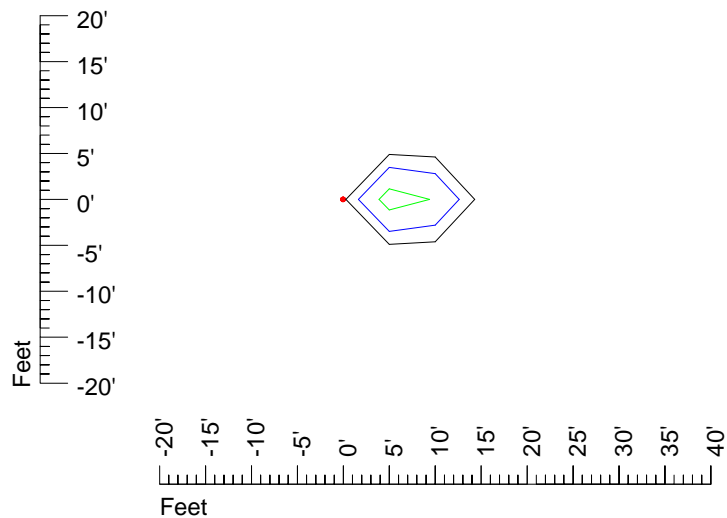

Mounting height 11' Tilt 30°

Mounting height 11' Tilt 15°

Mounting height 11' Tilt 45°

IES Photometric files 7613

Isoline template 15' mounting height

Isoline values — 0.1 fc — 0.25 fc — 0.5 fc — 1.0 fc — 2.0 fc

Mounting height 15' Tilt 0°

Mounting height 15' Tilt 30°

Mounting height 15' Tilt 15°

Mounting height 15' Tilt 45°

IES Photometric files 7613

Isoline template 20' mounting height

Isoline values — 0.1 fc — 0.25 fc — 0.5 fc — 1.0 fc — 2.0 fc

Mounting height 20' Tilt 0°

Mounting height 20' Tilt 30°

Mounting height 20' Tilt 15°

Mounting height 20' Tilt 45°

IES Photometric files 7613

Isoline template 25' mounting height

Isoline values — 0.1 fc — 0.25 fc — 0.5 fc — 1.0 fc — 2.0 fc

Mounting height 25' Tilt 0°

Mounting height 25' Tilt 30°

Mounting height 25' Tilt 15°

Mounting height 25' Tilt 45°

IES Photometric files 7613

Isoline template 30' mounting height

Isoline values — 0.1 fc — 0.25 fc — 0.5 fc — 1.0 fc — 2.0 fc