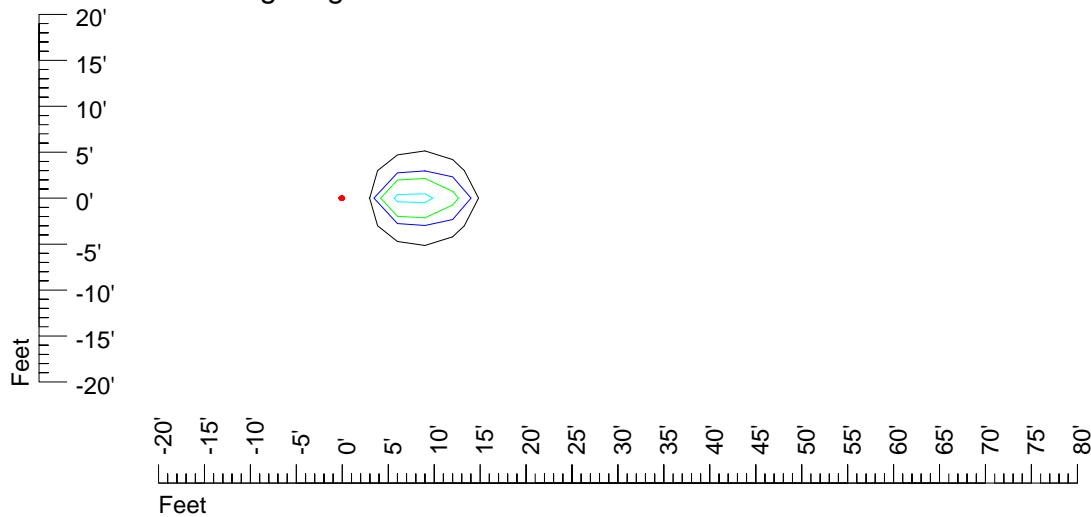

Mounting height 15' Tilt 30°