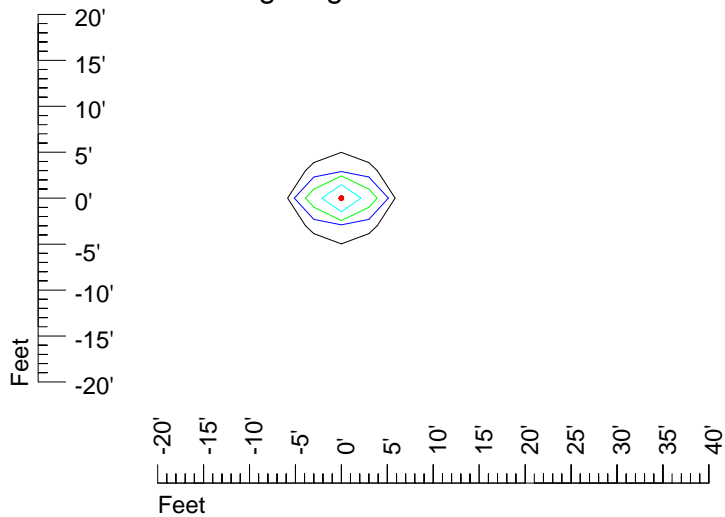

Mounting height 9' Tilt 15°

Mounting height 9' Tilt 45°

IES Photometric files 7613

Isoline template 11' mounting height

Isoline values — 0.1 fc — 0.25 fc — 0.5 fc — 1.0 fc — 2.0 fc

Mounting height 11' Tilt 0°

Mounting height 11' Tilt 30°

Mounting height 11' Tilt 15°

Mounting height 11' Tilt 45°

IES Photometric files 7613

Isoline template 15' mounting height

Isoline values — 0.1 fc — 0.25 fc — 0.5 fc — 1.0 fc — 2.0 fc

Mounting height 15' Tilt 0°

Mounting height 15' Tilt 30°

Mounting height 15' Tilt 15°

Mounting height 15' Tilt 45°

IES Photometric files 7613

Isoline template 20' mounting height

Isoline values — 0.1 fc — 0.25 fc — 0.5 fc — 1.0 fc — 2.0 fc