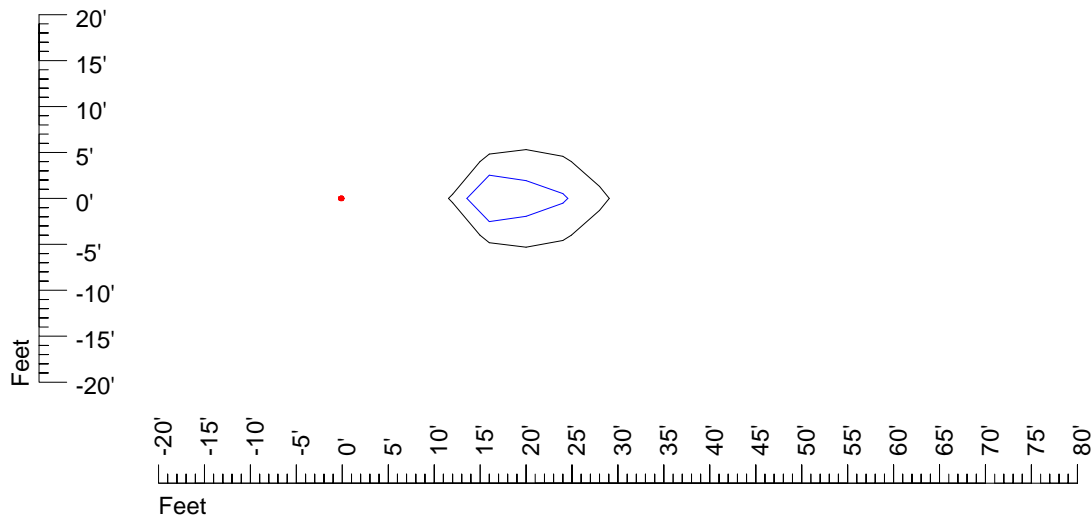

Mounting height 15' Tilt 0°

Mounting height 15' Tilt 30°

Mounting height 15' Tilt 15°

Mounting height 15' Tilt 45°

IES Photometric files 7613

Isoline template 20' mounting height

Isoline values — 0.1 fc — 0.25 fc — 0.5 fc — 1.0 fc — 2.0 fc

Mounting height 20' Tilt 0°

Mounting height 20' Tilt 30°

Mounting height 20' Tilt 15°

Mounting height 20' Tilt 45°

IES Photometric files 7613

Isoline template 25' mounting height

Isoline values — 0.1 fc — 0.25 fc — 0.5 fc — 1.0 fc — 2.0 fc

Mounting height 25' Tilt 0°

Mounting height 25' Tilt 30°

Mounting height 25' Tilt 15°

Mounting height 25' Tilt 45°

IES Photometric files 7613

Isoline template 30' mounting height

Isoline values — 0.1 fc — 0.25 fc — 0.5 fc — 1.0 fc — 2.0 fc