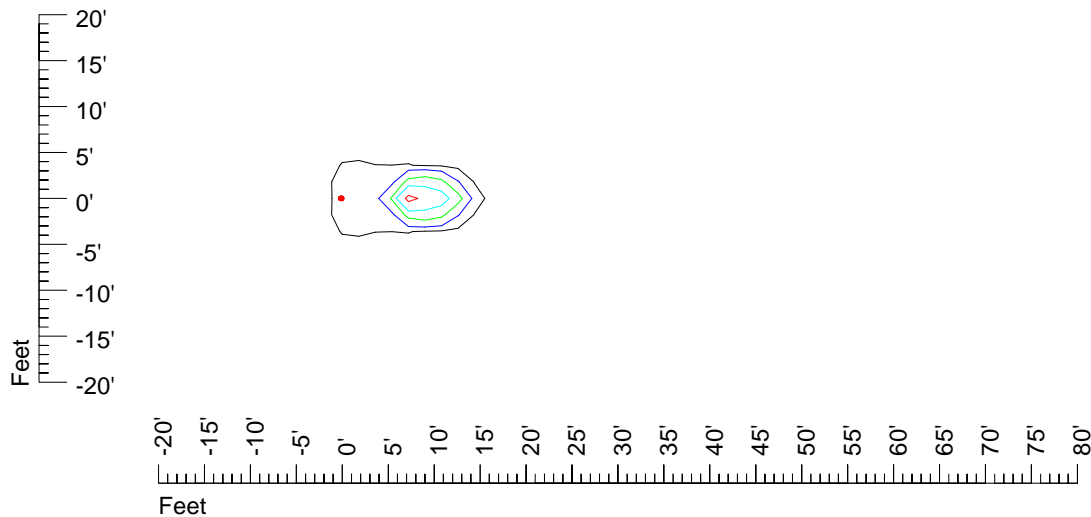

Mounting height 9' Tilt 45°