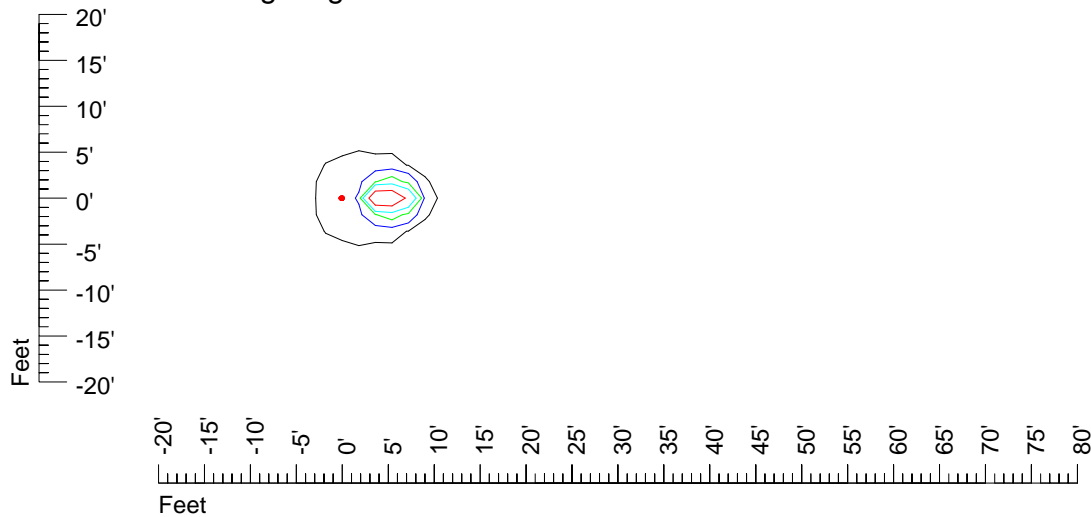

IES Photometric files 7613

Isoline template 7' mounting height

Isoline values — 0.1 fc — 0.25 fc — 0.5 fc — 1.0 fc — 2.0 fc

Mounting height 7' Tilt 0°

Mounting height 7' Tilt 30°

Mounting height 7' Tilt 15°

Mounting height 7' Tilt 45°

IES Photometric files 7613

Isoline template 9' mounting height

Isoline values — 0.1 fc — 0.25 fc — 0.5 fc — 1.0 fc — 2.0 fc

Mounting height 9' Tilt 0°

Mounting height 9' Tilt 30°