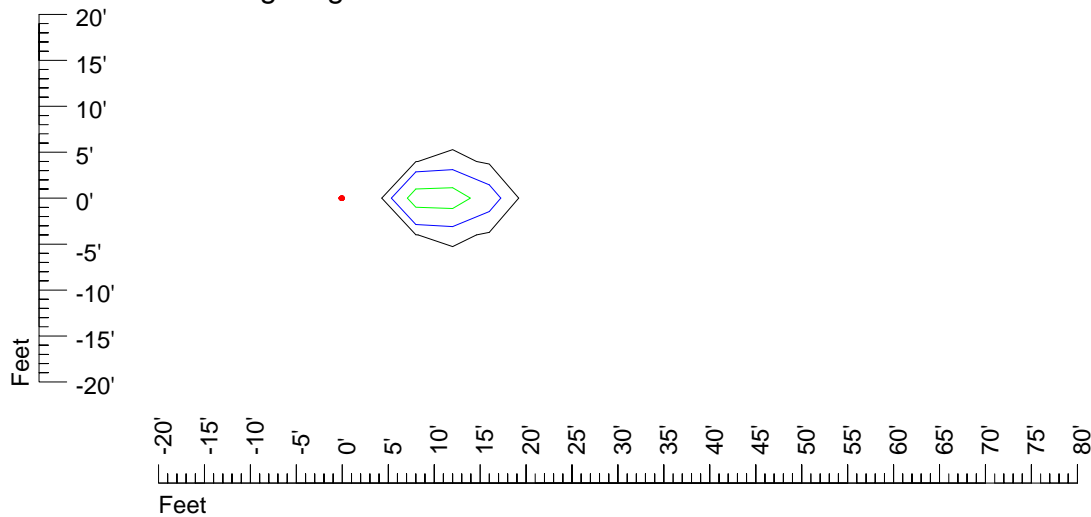

Mounting height 15' Tilt 0°

Mounting height 15' Tilt 30°

Mounting height 15' Tilt 15°

Mounting height 15' Tilt 45°

IES Photometric files 7613

Isoline template 20' mounting height

Isoline values — 0.1 fc — 0.25 fc — 0.5 fc — 1.0 fc — 2.0 fc

Mounting height 20' Tilt 0°

Mounting height 20' Tilt 30°

Mounting height 20' Tilt 15°

Mounting height 20' Tilt 45°

IES Photometric files 7613

Isoline template 25' mounting height

Isoline values — 0.1 fc — 0.25 fc — 0.5 fc — 1.0 fc — 2.0 fc