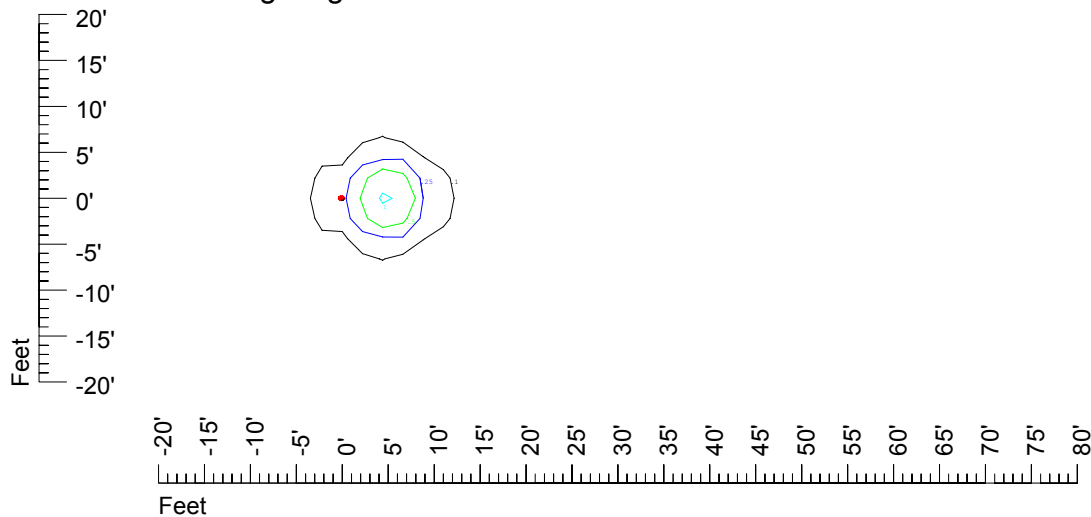

Mounting height 9' Tilt 15°

Mounting height 9' Tilt 45°

IES Photometric files C9256

Isoline template at 11' mounting height

Isoline values — 0.1 fc — 0.25 fc — 0.5 fc — 1.0 fc — 2.0 fc

Mounting height 11' Tilt 0°

Mounting height 11' Tilt 30°

Mounting height 11' Tilt 15°

Mounting height 11' Tilt 45°

IES Photometric files C9256

Isoline template at 15' mounting height

Isoline values — 0.1 fc — 0.25 fc — 0.5 fc — 1.0 fc — 2.0 fc