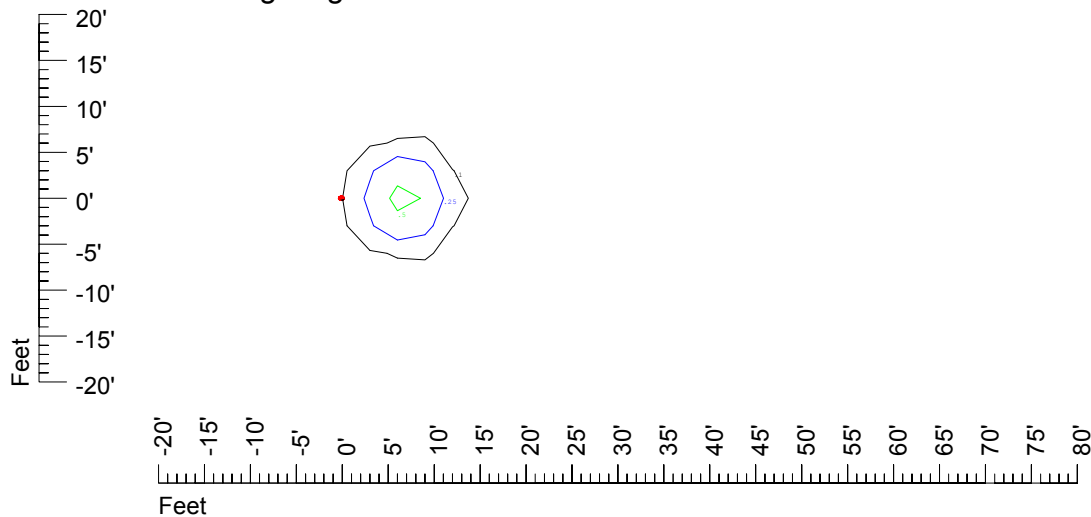

Mounting height 15' Tilt 30°