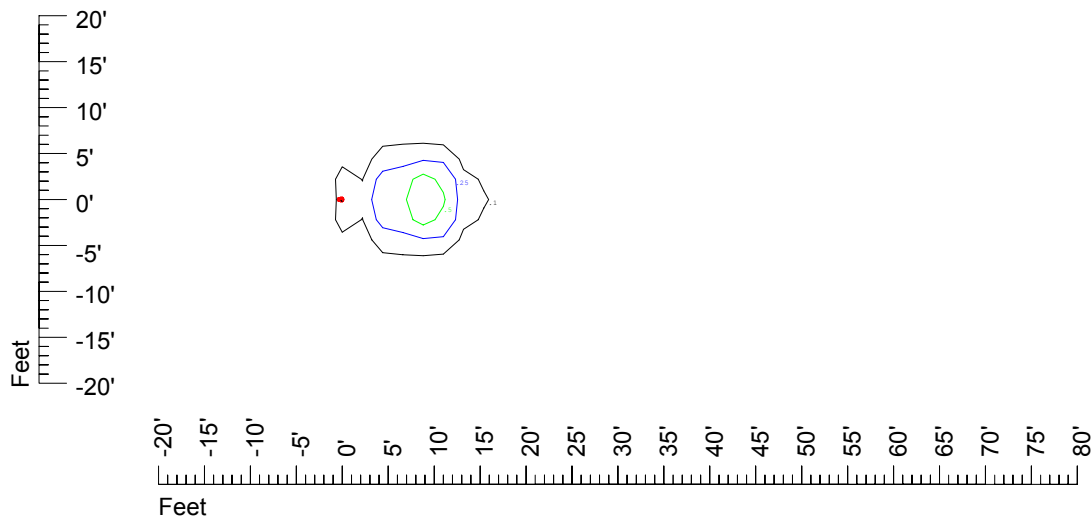

IES Photometric files C9256

Isoline template at 7' mounting height

Isoline values — 0.1 fc — 0.25 fc — 0.5 fc — 1.0 fc — 2.0 fc

Mounting height 7' Tilt 0°

Mounting height 7' Tilt 30°

Mounting height 7' Tilt 15°

Mounting height 7' Tilt 45°

IES Photometric files C9256

Isoline template at 9' mounting height

Isoline values — 0.1 fc — 0.25 fc — 0.5 fc — 1.0 fc — 2.0 fc

Mounting height 9' Tilt 0°

Mounting height 9' Tilt 30°

Mounting height 9' Tilt 15°

Mounting height 9' Tilt 45°

IES Photometric files C9256

Isoline template at 11' mounting height

Isoline values — 0.1 fc — 0.25 fc — 0.5 fc — 1.0 fc — 2.0 fc

Mounting height 11' Tilt 0°

Mounting height 11' Tilt 30°

Mounting height 11' Tilt 15°

Mounting height 11' Tilt 45°

IES Photometric files C9256

Isoline template at 15' mounting height

Isoline values — 0.1 fc — 0.25 fc — 0.5 fc — 1.0 fc — 2.0 fc