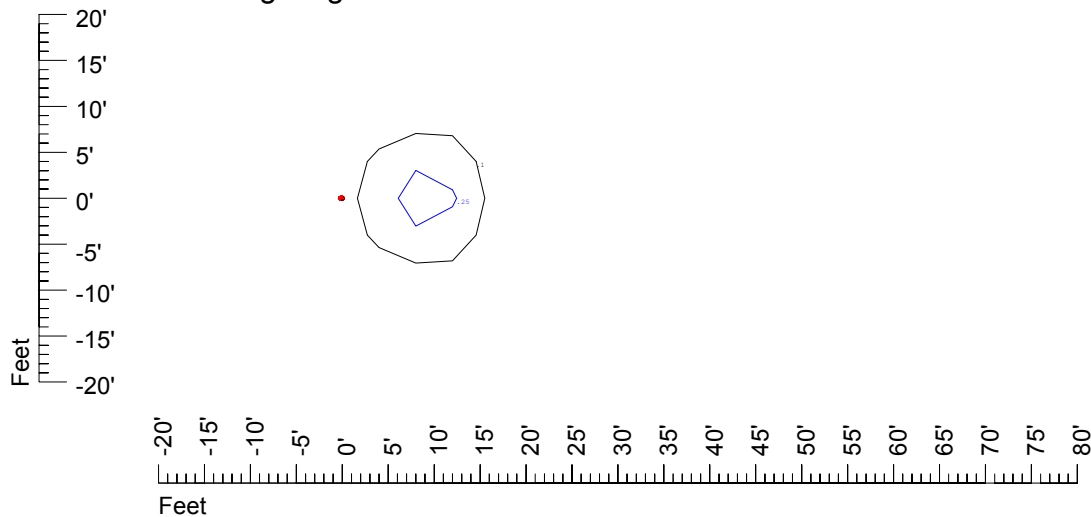

Mounting height 11' Tilt 30°

Mounting height 11' Tilt 15°

Mounting height 11' Tilt 45°

IES Photometric files C9256

Isoline template at 15' mounting height

Isoline values — 0.1 fc — 0.25 fc — 0.5 fc — 1.0 fc — 2.0 fc

Mounting height 15' Tilt 0°

Mounting height 15' Tilt 30°

Mounting height 15' Tilt 15°

Mounting height 15' Tilt 45°

IES Photometric files C9256

Isoline template at 20' mounting height

Isoline values — 0.1 fc — 0.25 fc — 0.5 fc — 1.0 fc — 2.0 fc

Mounting height 20' Tilt 0°

Mounting height 20' Tilt 30°

Mounting height 20' Tilt 15°

Mounting height 20' Tilt 45°

IES File: C9256

Lighting level in fc / Distance in feet

Vertical plan 0° to 180°
Horizontal plan 0°