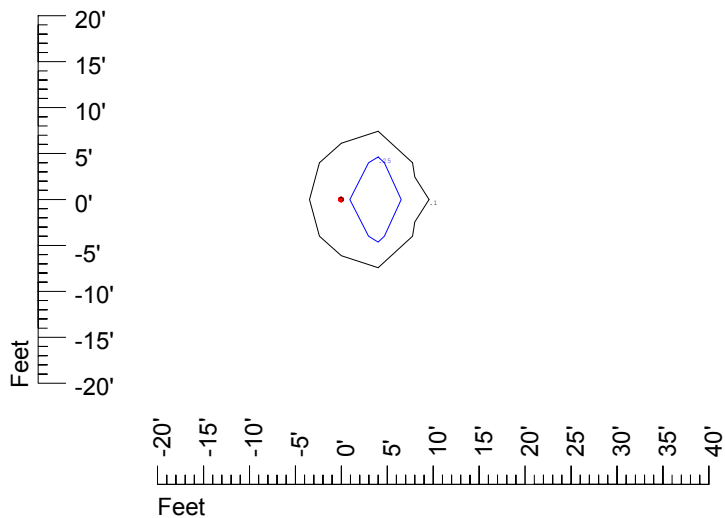

IES Photometric files C9256

Isoline template at 7' mounting height

Isoline values — 0.1 fc — 0.25 fc — 0.5 fc — 1.0 fc — 2.0 fc

Mounting height 7' Tilt 0°

Mounting height 7' Tilt 30°

Mounting height 7' Tilt 15°

Mounting height 11' Tilt 30°

Mounting height 11' Tilt 15°

Mounting height 11' Tilt 45°

IES Photometric files C9256

Isoline template at 15' mounting height

Isoline values — 0.1 fc — 0.25 fc — 0.5 fc — 1.0 fc — 2.0 fc

Mounting height 15' Tilt 0°

Mounting height 15' Tilt 30°

Mounting height 15' Tilt 15°

Mounting height 15' Tilt 45°

IES Photometric files C9256

Isoline template at 20' mounting height

Isoline values — 0.1 fc — 0.25 fc — 0.5 fc — 1.0 fc — 2.0 fc

Mounting height 20' Tilt 0°

Mounting height 20' Tilt 30°

Mounting height 20' Tilt 15°

Mounting height 20' Tilt 45°

IES File: C9256

Lighting level in fc / Distance in feet

Vertical plan 0° to 180°
Horizontal plan 0°