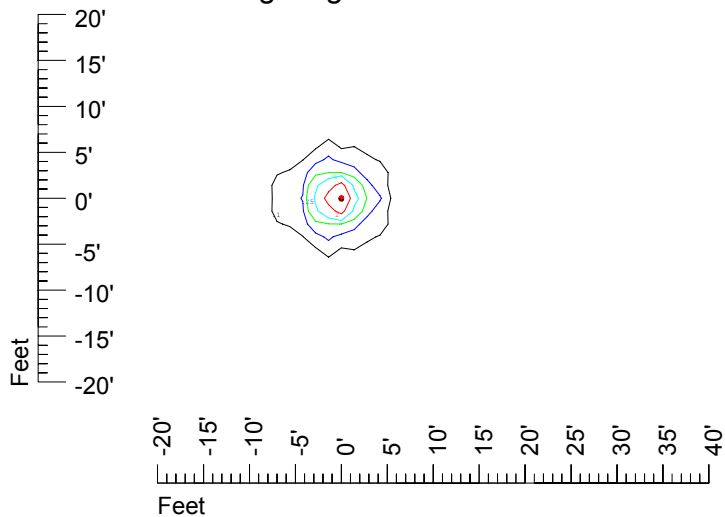

IES Photometric files C9256

Isoline template at 7' mounting height

Isoline values — 0.1 fc — 0.25 fc — 0.5 fc — 1.0 fc — 2.0 fc

Mounting height 7' Tilt 0°

Mounting height 7' Tilt 30°

Mounting height 7' Tilt 15°

Mounting height 7' Tilt 45°

IES Photometric files C9256

Isoline template at 9' mounting height

Isoline values — 0.1 fc — 0.25 fc — 0.5 fc — 1.0 fc — 2.0 fc

Mounting height 9' Tilt 0°

Mounting height 9' Tilt 30°

Mounting height 9' Tilt 15°

Mounting height 9' Tilt 45°

IES Photometric files C9256

Isoline template at 11' mounting height

Isoline values — 0.1 fc — 0.25 fc — 0.5 fc — 1.0 fc — 2.0 fc

Mounting height 11' Tilt 0°

Mounting height 20' Tilt 0°

Mounting height 20' Tilt 30°

Mounting height 20' Tilt 15°

Mounting height 20' Tilt 45°

IES File: C9256

Lighting level in fc / Distance in feet

Vertical plan 0° to 180°
Horizontal plan 0°