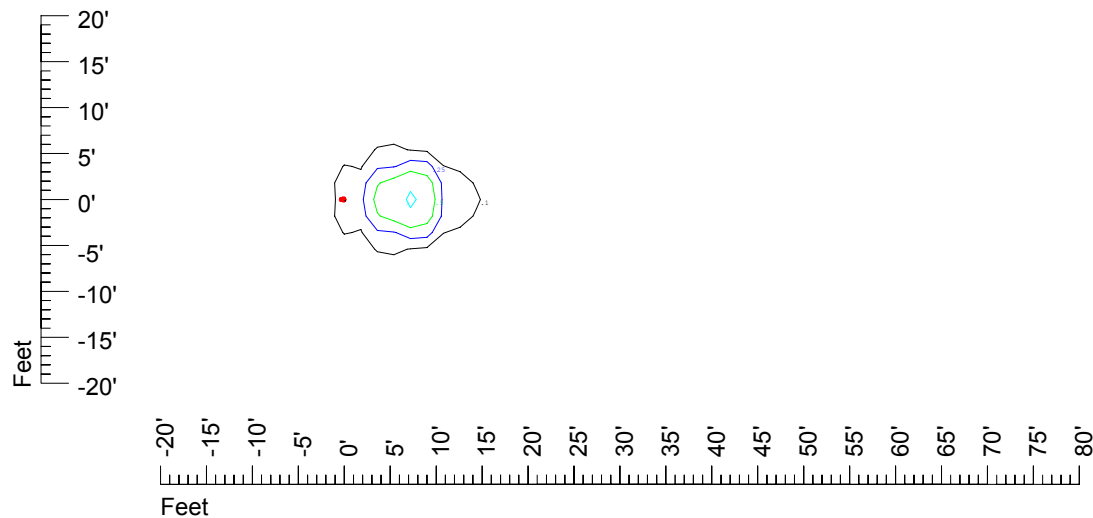

IES Photometric files C9256

Isoline template at 7' mounting height

Isoline values — 0.1 fc — 0.25 fc — 0.5 fc — 1.0 fc — 2.0 fc

Mounting height 7' Tilt 0°

Mounting height 7' Tilt 30°

Mounting height 7' Tilt 15°

Mounting height 7' Tilt 45°

IES Photometric files C9256

Isoline template at 9' mounting height

Isoline values — 0.1 fc — 0.25 fc — 0.5 fc — 1.0 fc — 2.0 fc

Mounting height 9' Tilt 0°

Mounting height 9' Tilt 30°

Mounting height 9' Tilt 15°

Mounting height 9' Tilt 45°

IES Photometric files C9256

Isoline template at 11' mounting height

Isoline values — 0.1 fc — 0.25 fc — 0.5 fc — 1.0 fc — 2.0 fc

Mounting height 11' Tilt 0°