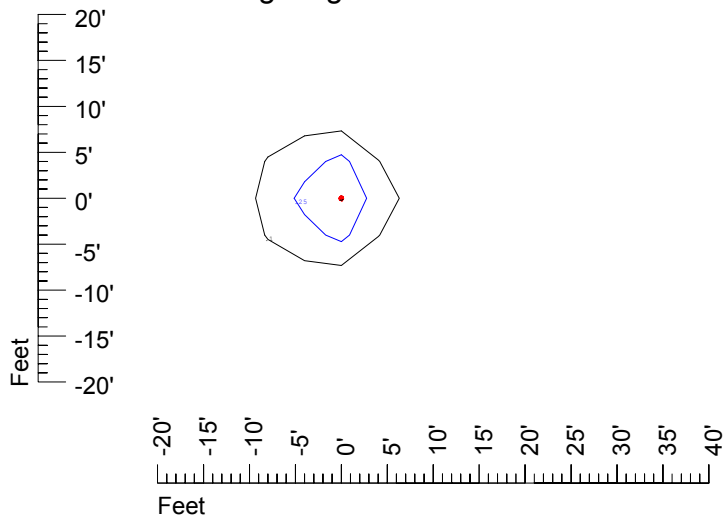

IES Photometric files C9256

Isoline template at 7' mounting height

Isoline values — 0.1 fc — 0.25 fc — 0.5 fc — 1.0 fc — 2.0 fc

Mounting height 7' Tilt 0°

Mounting height 7' Tilt 30°

Mounting height 7' Tilt 15°

Mounting height 11' Tilt 30°

Mounting height 11' Tilt 15°

Mounting height 11' Tilt 45°

IES Photometric files C9256

Isoline template at 15' mounting height

Isoline values — 0.1 fc — 0.25 fc — 0.5 fc — 1.0 fc — 2.0 fc

Mounting height 15' Tilt 0°

Mounting height 15' Tilt 30°

Mounting height 15' Tilt 15°

Mounting height 15' Tilt 45°

IES Photometric files C9256

Isoline template at 20' mounting height

Isoline values — 0.1 fc — 0.25 fc — 0.5 fc — 1.0 fc — 2.0 fc

Mounting height 20' Tilt 0°

Mounting height 20' Tilt 30°

Mounting height 20' Tilt 15°

Mounting height 20' Tilt 45°

IES File: C9256

Lighting level in fc / Distance in feet

Vertical plan 0° to 180°
Horizontal plan 0°