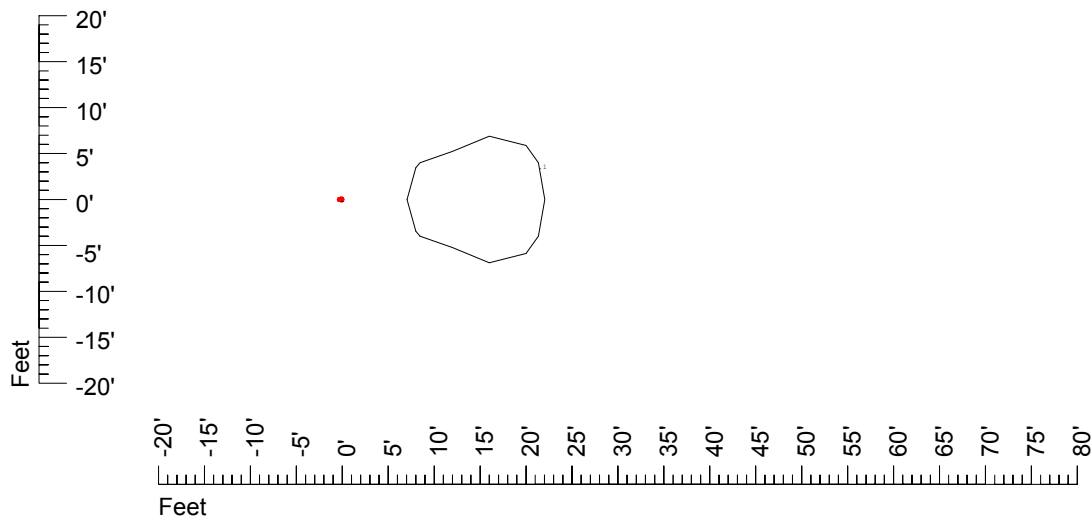

Mounting height 20' Tilt 0°

Mounting height 20' Tilt 30°

Mounting height 20' Tilt 15°

Mounting height 20' Tilt 45°

IES File: C9256

Lighting level in fc / Distance in feet

Vertical plan 0° to 180°
Horizontal plan 0°