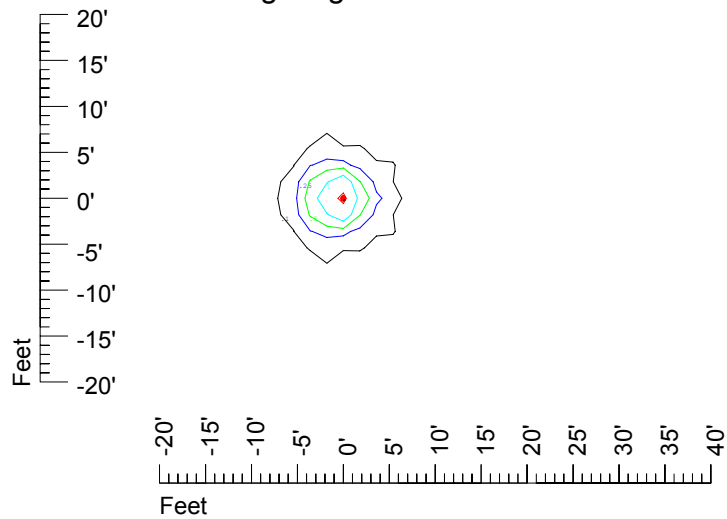

IES Photometric files C9256

Isoline template at 7' mounting height

Isoline values — 0.1 fc — 0.25 fc — 0.5 fc — 1.0 fc — 2.0 fc

Mounting height 7' Tilt 0°

Mounting height 7' Tilt 30°

Mounting height 7' Tilt 15°

Mounting height 7' Tilt 45°

IES Photometric files C9256

Isoline template at 9' mounting height

Isoline values — 0.1 fc — 0.25 fc — 0.5 fc — 1.0 fc — 2.0 fc

Mounting height 9' Tilt 0°

Mounting height 9' Tilt 30°

Mounting height 9' Tilt 15°

Mounting height 9' Tilt 45°

IES Photometric files C9256

Isoline template at 11' mounting height

Isoline values — 0.1 fc — 0.25 fc — 0.5 fc — 1.0 fc — 2.0 fc

Mounting height 11' Tilt 0°

Mounting height 11' Tilt 30°

Mounting height 11' Tilt 15°

Mounting height 11' Tilt 45°

IES Photometric files C9256

Isoline template at 15' mounting height

Isoline values — 0.1 fc — 0.25 fc — 0.5 fc — 1.0 fc — 2.0 fc