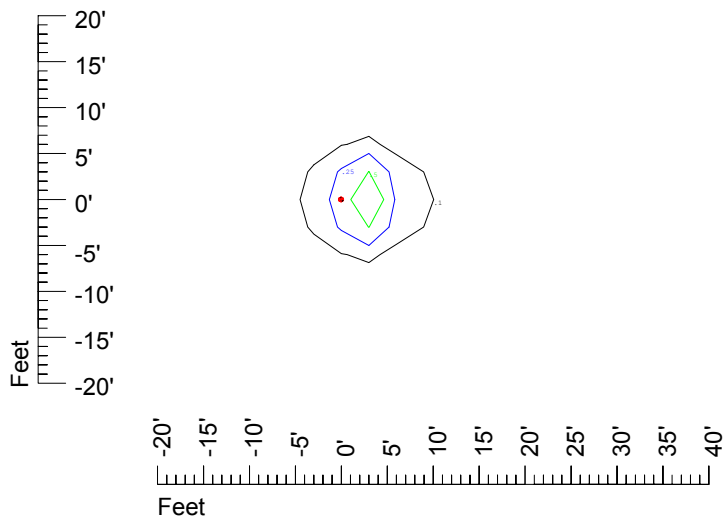

IES Photometric files C9256

Isoline template at 7' mounting height

Isoline values — 0.1 fc — 0.25 fc — 0.5 fc — 1.0 fc — 2.0 fc

Mounting height 7' Tilt 0°

Mounting height 7' Tilt 30°

Mounting height 7' Tilt 15°

Mounting height 9' Tilt 15°

Mounting height 9' Tilt 45°

IES Photometric files C9256

Isoline template at 11' mounting height

Isoline values — 0.1 fc — 0.25 fc — 0.5 fc — 1.0 fc — 2.0 fc

Mounting height 11' Tilt 0°

Mounting height 11' Tilt 30°

Mounting height 11' Tilt 15°

Mounting height 11' Tilt 45°

IES Photometric files C9256

Isoline template at 15' mounting height

Isoline values — 0.1 fc — 0.25 fc — 0.5 fc — 1.0 fc — 2.0 fc

Mounting height 15' Tilt 0°

Mounting height 15' Tilt 30°

Mounting height 15' Tilt 15°

Mounting height 15' Tilt 45°

IES Photometric files C9256

Isoline template at 20' mounting height

Isoline values — 0.1 fc — 0.25 fc — 0.5 fc — 1.0 fc — 2.0 fc