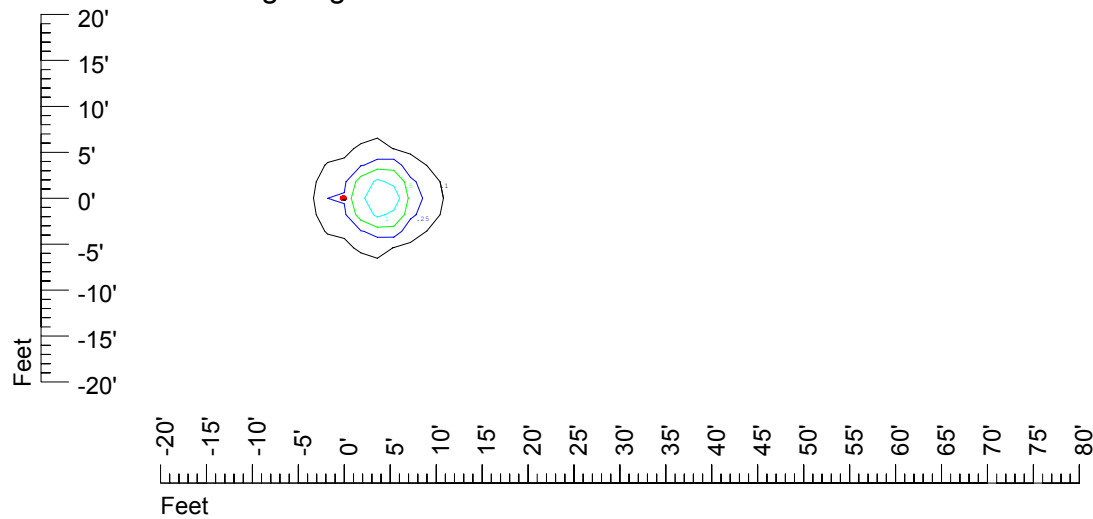

IES Photometric files C9256

Isoline template at 7' mounting height

Isoline values — 0.1 fc — 0.25 fc — 0.5 fc — 1.0 fc — 2.0 fc

Mounting height 7' Tilt 0°

Mounting height 7' Tilt 30°

Mounting height 7' Tilt 15°

Mounting height 7' Tilt 45°

IES Photometric files C9256

Isoline template at 9' mounting height

Isoline values — 0.1 fc — 0.25 fc — 0.5 fc — 1.0 fc — 2.0 fc

Mounting height 9' Tilt 0°

Mounting height 9' Tilt 30°

Mounting height 9' Tilt 15°

Mounting height 9' Tilt 45°

IES Photometric files C9256

Isoline template at 11' mounting height

Isoline values — 0.1 fc — 0.25 fc — 0.5 fc — 1.0 fc — 2.0 fc

Mounting height 11' Tilt 0°

Mounting height 20' Tilt 0°

Mounting height 20' Tilt 30°

Mounting height 20' Tilt 15°

Mounting height 20' Tilt 45°

IES File: C9256

Lighting level in fc / Distance in feet

Vertical plan 0° to 180°
Horizontal plan 0°