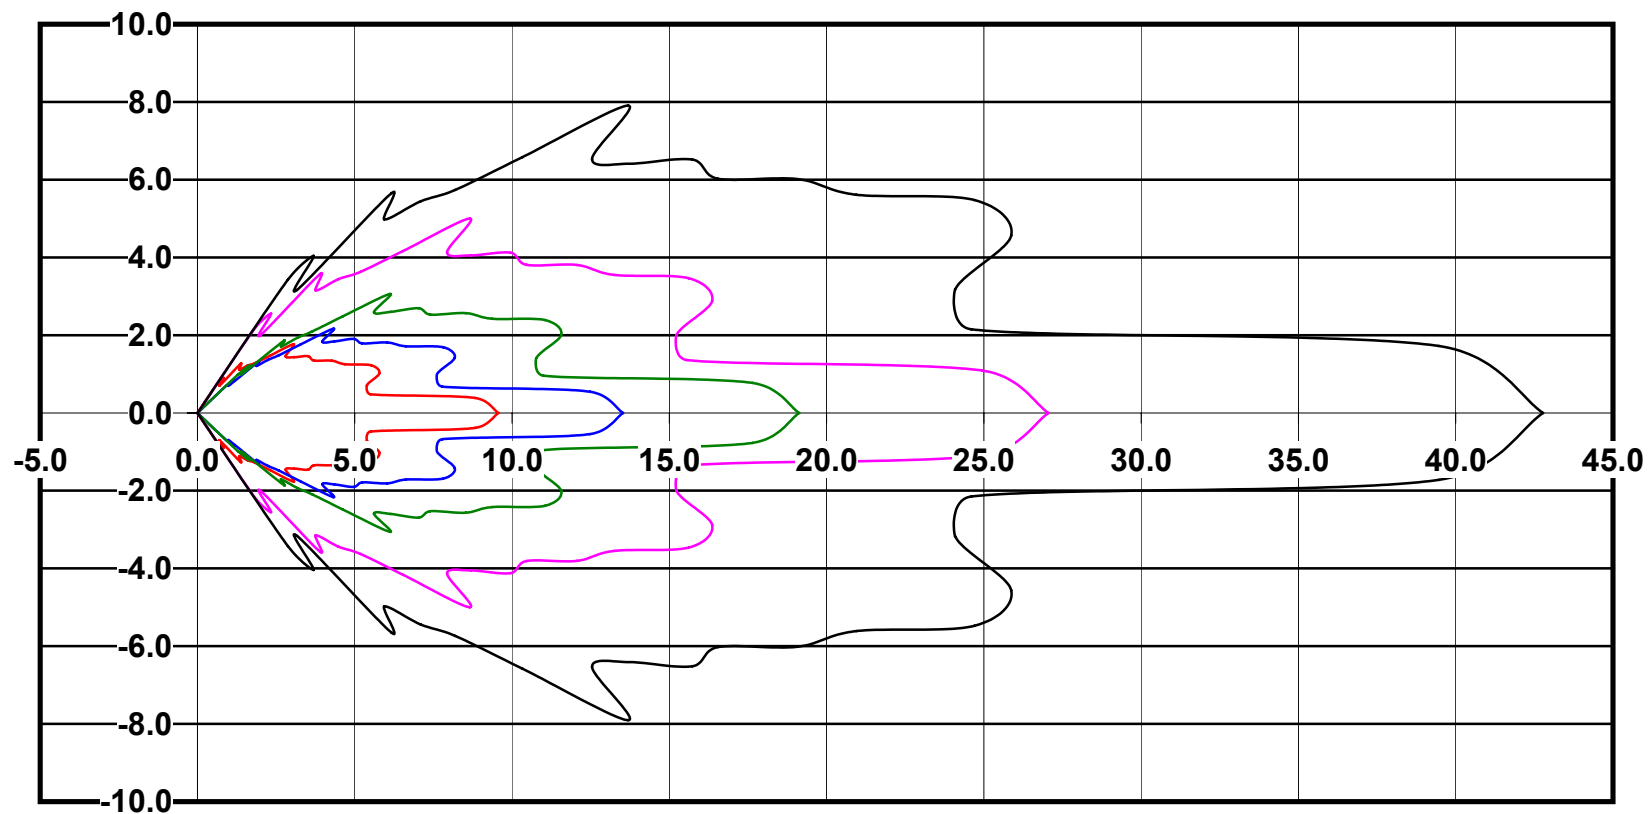

Mounting height 20' Tilt 0°

Mounting height 20' Tilt 30°

Mounting height 20' Tilt 15°

Mounting height 20' Tilt 45°

IES File: C9256

Lighting level in fc / Distance in feet

Vertical plan 0° to 180°
Horizontal plan 0°

— 2 fc — 1 fc — 0.5 fc — 0.25 fc — 0.1 fc