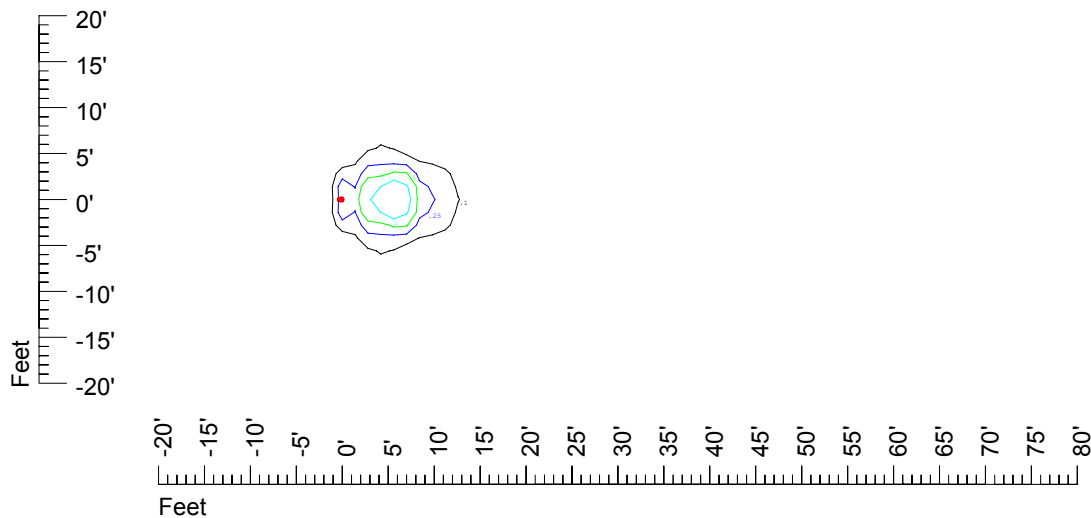

IES Photometric files C9256

Isoline template at 7' mounting height

Isoline values — 0.1 fc — 0.25 fc — 0.5 fc — 1.0 fc — 2.0 fc

Mounting height 7' Tilt 0°

Mounting height 7' Tilt 30°

Mounting height 7' Tilt 15°

Mounting height 7' Tilt 45°

IES Photometric files C9256

Isoline template at 9' mounting height

Isoline values — 0.1 fc — 0.25 fc — 0.5 fc — 1.0 fc — 2.0 fc

Mounting height 9' Tilt 0°

Mounting height 9' Tilt 30°

Mounting height 9' Tilt 15°

Mounting height 9' Tilt 45°

IES Photometric files C9256

Isoline template at 11' mounting height

Isoline values — 0.1 fc — 0.25 fc — 0.5 fc — 1.0 fc — 2.0 fc

Mounting height 11' Tilt 0°

Mounting height 20' Tilt 0°

Mounting height 20' Tilt 30°

Mounting height 20' Tilt 15°

Mounting height 20' Tilt 45°

IES File: C9256

Lighting level in fc / Distance in feet

Vertical plan 0° to 180°
Horizontal plan 0°