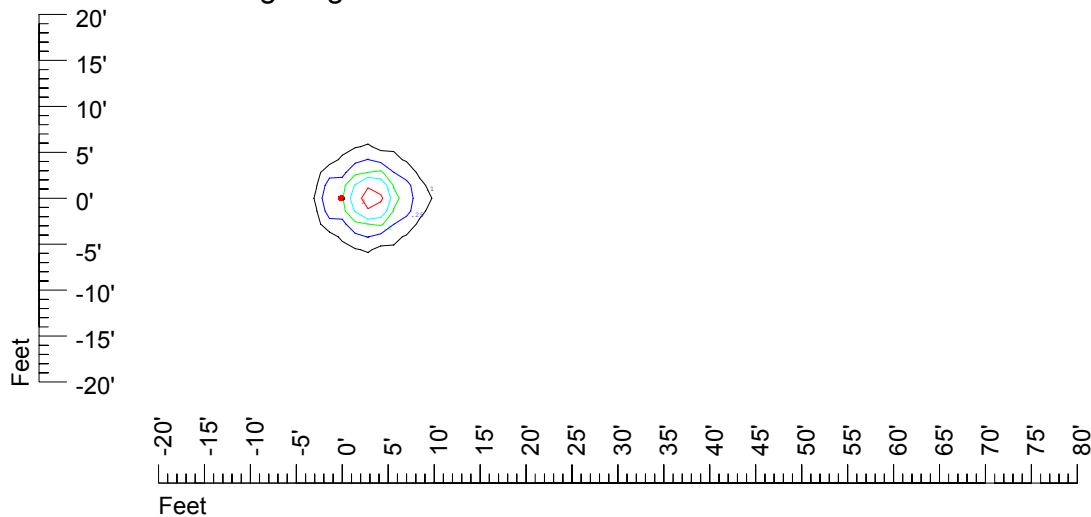

IES Photometric files C9256

Isoline template at 7' mounting height

Isoline values — 0.1 fc — 0.25 fc — 0.5 fc — 1.0 fc — 2.0 fc

Mounting height 7' Tilt 0°

Mounting height 7' Tilt 30°

Mounting height 7' Tilt 15°

Mounting height 7' Tilt 45°

IES Photometric files C9256

Isoline template at 9' mounting height

Isoline values — 0.1 fc — 0.25 fc — 0.5 fc — 1.0 fc — 2.0 fc

Mounting height 9' Tilt 0°

Mounting height 9' Tilt 30°

Mounting height 9' Tilt 15°

Mounting height 9' Tilt 45°

IES Photometric files C9256

Isoline template at 11' mounting height

Isoline values — 0.1 fc — 0.25 fc — 0.5 fc — 1.0 fc — 2.0 fc

Mounting height 11' Tilt 0°

Mounting height 20' Tilt 0°

Mounting height 20' Tilt 30°

Mounting height 20' Tilt 15°

Mounting height 20' Tilt 45°

IES File: C9256

Lighting level in fc / Distance in feet

Vertical plan 0° to 180°
Horizontal plan 0°