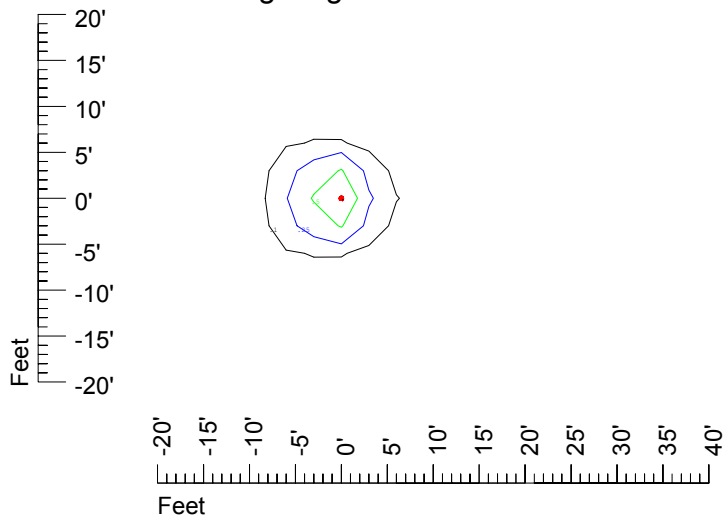

Mounting height 9' Tilt 15°

Mounting height 9' Tilt 45°

IES Photometric files C9256

Isoline template at 11' mounting height

Isoline values — 0.1 fc — 0.25 fc — 0.5 fc — 1.0 fc — 2.0 fc

Mounting height 11' Tilt 0°

Mounting height 11' Tilt 30°

Mounting height 11' Tilt 15°

Mounting height 11' Tilt 45°

IES Photometric files C9256

Isoline template at 15' mounting height

Isoline values — 0.1 fc — 0.25 fc — 0.5 fc — 1.0 fc — 2.0 fc

Mounting height 15' Tilt 0°

Mounting height 15' Tilt 30°

Mounting height 15' Tilt 15°

Mounting height 15' Tilt 45°

IES Photometric files C9256

Isoline template at 20' mounting height

Isoline values — 0.1 fc — 0.25 fc — 0.5 fc — 1.0 fc — 2.0 fc

Mounting height 20' Tilt 0°

Mounting height 20' Tilt 30°

Mounting height 20' Tilt 15°

Mounting height 20' Tilt 45°

IES File: C9256

Lighting level in fc / Distance in feet

Vertical plan 0° to 180°
Horizontal plan 0°