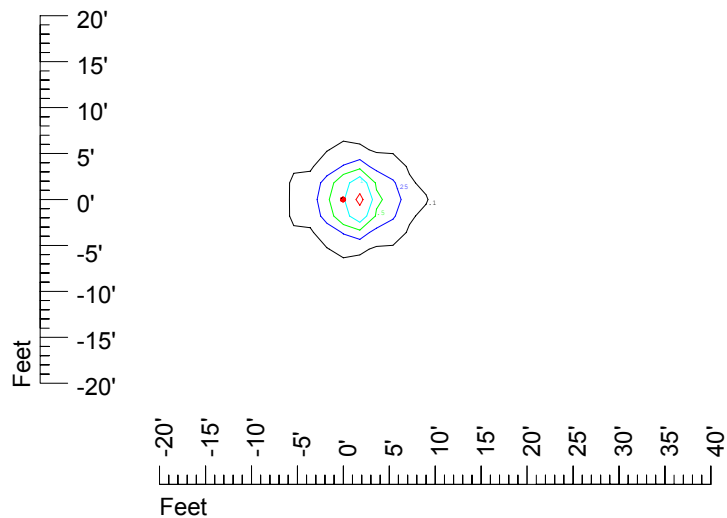

IES Photometric files C9256

Isoline template at 7' mounting height

Isoline values — 0.1 fc — 0.25 fc — 0.5 fc — 1.0 fc — 2.0 fc

Mounting height 7' Tilt 0°

Mounting height 7' Tilt 30°

Mounting height 7' Tilt 15°

Mounting height 7' Tilt 45°

IES Photometric files C9256

Isoline template at 9' mounting height

Isoline values — 0.1 fc — 0.25 fc — 0.5 fc — 1.0 fc — 2.0 fc

Mounting height 9' Tilt 0°

Mounting height 9' Tilt 30°

Mounting height 9' Tilt 15°

Mounting height 9' Tilt 45°

IES Photometric files C9256

Isoline template at 11' mounting height

Isoline values — 0.1 fc — 0.25 fc — 0.5 fc — 1.0 fc — 2.0 fc

Mounting height 11' Tilt 0°

Mounting height 11' Tilt 30°

Mounting height 11' Tilt 15°

Mounting height 11' Tilt 45°

IES Photometric files C9256

Isoline template at 15' mounting height

Isoline values — 0.1 fc — 0.25 fc — 0.5 fc — 1.0 fc — 2.0 fc