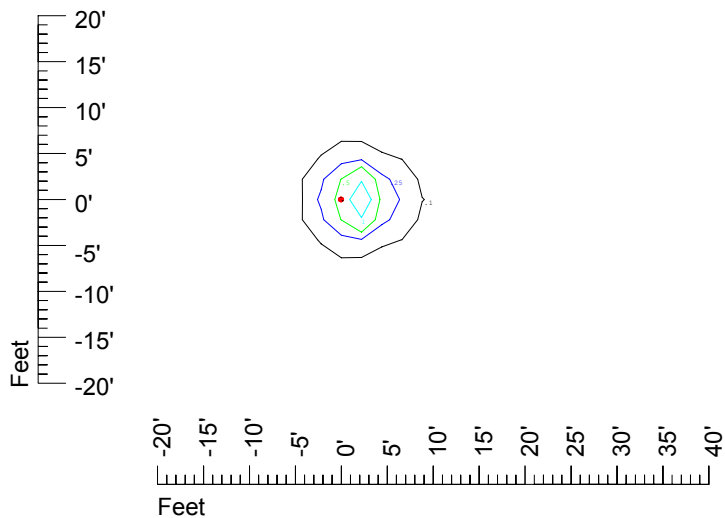

IES Photometric files C9256

Isoline template at 7' mounting height

Isoline values — 0.1 fc — 0.25 fc — 0.5 fc — 1.0 fc — 2.0 fc

Mounting height 7' Tilt 0°

Mounting height 7' Tilt 30°

Mounting height 7' Tilt 15°

Mounting height 7' Tilt 45°

IES Photometric files C9256

Isoline template at 9' mounting height

Isoline values — 0.1 fc — 0.25 fc — 0.5 fc — 1.0 fc — 2.0 fc

Mounting height 9' Tilt 0°

Mounting height 9' Tilt 30°

Mounting height 9' Tilt 15°

Mounting height 9' Tilt 45°

IES Photometric files C9256

Isoline template at 11' mounting height

Isoline values — 0.1 fc — 0.25 fc — 0.5 fc — 1.0 fc — 2.0 fc

Mounting height 11' Tilt 0°

Mounting height 11' Tilt 30°

Mounting height 11' Tilt 15°

Mounting height 11' Tilt 45°

IES Photometric files C9256

Isoline template at 15' mounting height

Isoline values — 0.1 fc — 0.25 fc — 0.5 fc — 1.0 fc — 2.0 fc