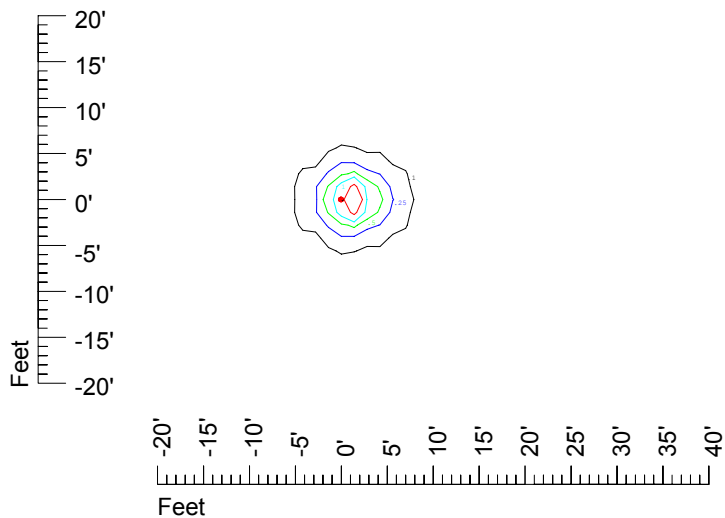

IES Photometric files C9256

Isoline template at 7' mounting height

Isoline values — 0.1 fc — 0.25 fc — 0.5 fc — 1.0 fc — 2.0 fc

Mounting height 7' Tilt 0°

Mounting height 7' Tilt 30°

Mounting height 7' Tilt 15°

Mounting height 7' Tilt 45°

IES Photometric files C9256

Isoline template at 9' mounting height

Isoline values — 0.1 fc — 0.25 fc — 0.5 fc — 1.0 fc — 2.0 fc

Mounting height 9' Tilt 0°

Mounting height 9' Tilt 30°

Mounting height 9' Tilt 15°

Mounting height 9' Tilt 45°

IES Photometric files C9256

Isoline template at 11' mounting height

Isoline values — 0.1 fc — 0.25 fc — 0.5 fc — 1.0 fc — 2.0 fc

Mounting height 11' Tilt 0°

Mounting height 20' Tilt 0°

Mounting height 20' Tilt 30°

Mounting height 20' Tilt 15°

Mounting height 20' Tilt 45°

IES File: C9256

Lighting level in fc / Distance in feet

Vertical plan 0° to 180°
Horizontal plan 0°