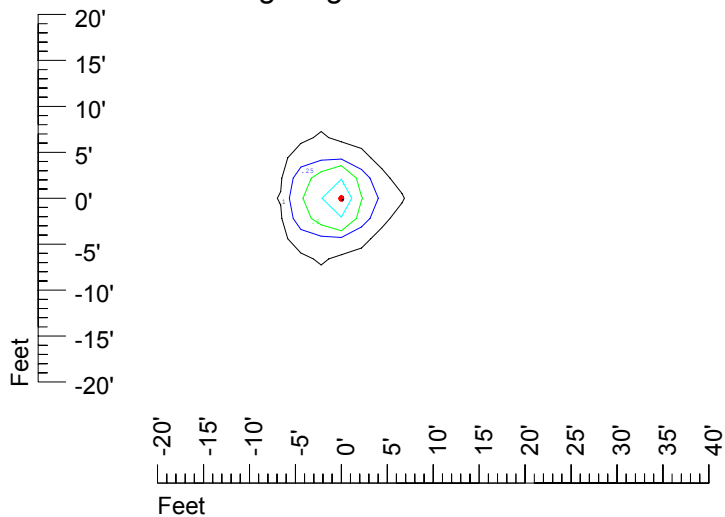

IES Photometric files C9256

Isoline template at 7' mounting height

Isoline values — 0.1 fc — 0.25 fc — 0.5 fc — 1.0 fc — 2.0 fc

Mounting height 7' Tilt 0°

Mounting height 7' Tilt 30°

Mounting height 7' Tilt 15°

Mounting height 7' Tilt 45°

IES Photometric files C9256

Isoline template at 9' mounting height

Isoline values — 0.1 fc — 0.25 fc — 0.5 fc — 1.0 fc — 2.0 fc

Mounting height 9' Tilt 0°

Mounting height 9' Tilt 30°

Mounting height 9' Tilt 15°

Mounting height 9' Tilt 45°

IES Photometric files C9256

Isoline template at 11' mounting height

Isoline values — 0.1 fc — 0.25 fc — 0.5 fc — 1.0 fc — 2.0 fc

Mounting height 11' Tilt 0°

Mounting height 11' Tilt 30°

Mounting height 11' Tilt 15°

Mounting height 11' Tilt 45°

IES Photometric files C9256

Isoline template at 15' mounting height

Isoline values — 0.1 fc — 0.25 fc — 0.5 fc — 1.0 fc — 2.0 fc