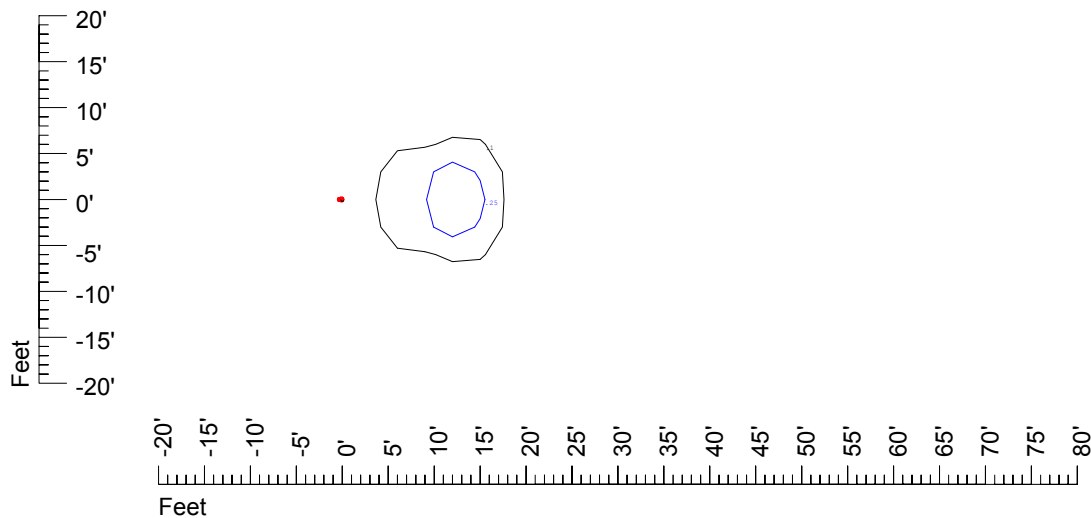

Mounting height 11' Tilt 30°

Mounting height 11' Tilt 15°

Mounting height 11' Tilt 45°

IES Photometric files C9256

Isoline template at 15' mounting height

Isoline values — 0.1 fc — 0.25 fc — 0.5 fc — 1.0 fc — 2.0 fc

Mounting height 15' Tilt 0°

Mounting height 15' Tilt 30°

Mounting height 15' Tilt 15°

Mounting height 15' Tilt 45°

IES Photometric files C9256

Isoline template at 20' mounting height

Isoline values — 0.1 fc — 0.25 fc — 0.5 fc — 1.0 fc — 2.0 fc

Mounting height 20' Tilt 0°

Mounting height 20' Tilt 30°

Mounting height 20' Tilt 15°

Mounting height 20' Tilt 45°

IES File: C9256

Lighting level in fc / Distance in feet

Vertical plan 0° to 180°
Horizontal plan 0°