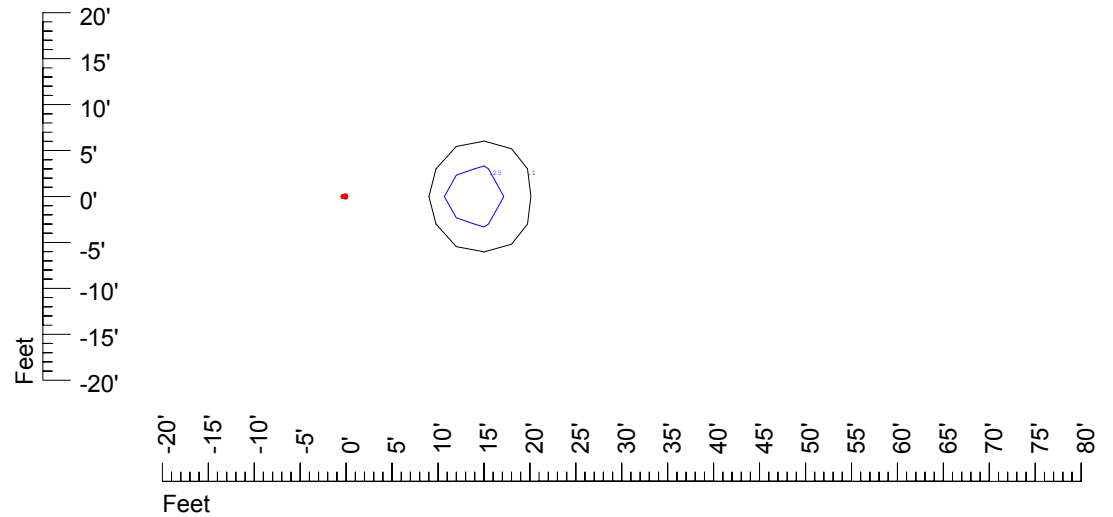

Mounting height 15' Tilt 0°

Mounting height 15' Tilt 30°

Mounting height 15' Tilt 15°

Mounting height 15' Tilt 45°

IES Photometric files C9275

Isoline template at 20' mounting height

Isoline values — 0.1 fc — 0.25 fc — 0.5 fc — 1.0 fc — 2.0 fc

Mounting height 20' Tilt 0°

Mounting height 20' Tilt 30°

Mounting height 20' Tilt 15°

Mounting height 20' Tilt 45°

IES File: C9275

Lighting level in fc / Distance in feet

Vertical plan 0° to 180°
Horizontal plan 0°