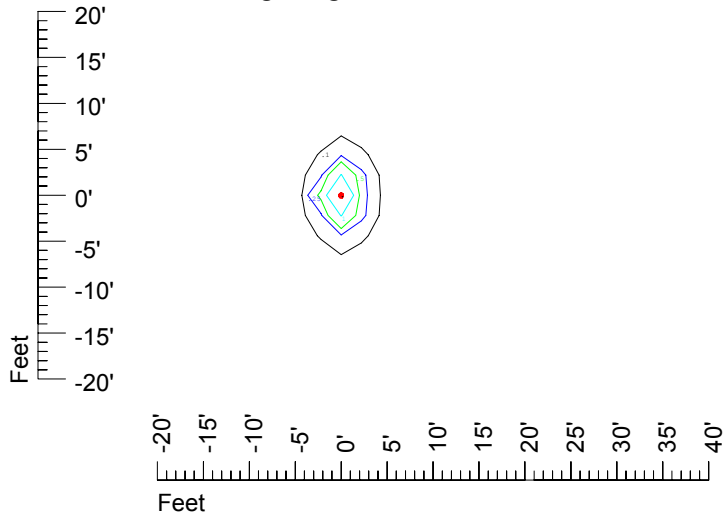

IES Photometric files C9275

Isoline template at 7' mounting height

Isoline values — 0.1 fc — 0.25 fc — 0.5 fc — 1.0 fc — 2.0 fc

Mounting height 7' Tilt 0°

Mounting height 7' Tilt 30°

Mounting height 7' Tilt 15°

Mounting height 7' Tilt 45°

IES Photometric files C9275

Isoline template at 9' mounting height

Isoline values — 0.1 fc — 0.25 fc — 0.5 fc — 1.0 fc — 2.0 fc

Mounting height 9' Tilt 0°

Mounting height 9' Tilt 30°

Mounting height 9' Tilt 15°

Mounting height 9' Tilt 45°

IES Photometric files C9275

Isoline template at 11' mounting height

Isoline values — 0.1 fc — 0.25 fc — 0.5 fc — 1.0 fc — 2.0 fc

Mounting height 11' Tilt 0°

Mounting height 11' Tilt 30°

Mounting height 11' Tilt 15°

Mounting height 11' Tilt 45°

IES Photometric files C9275

Isoline template at 15' mounting height

Isoline values — 0.1 fc — 0.25 fc — 0.5 fc — 1.0 fc — 2.0 fc