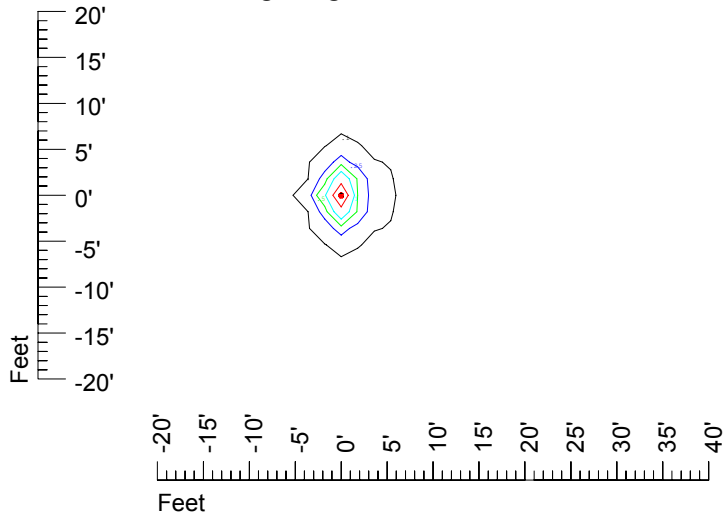

IES Photometric files C9275

Isoline template at 7' mounting height

Isoline values — 0.1 fc — 0.25 fc — 0.5 fc — 1.0 fc — 2.0 fc

Mounting height 7' Tilt 0°

Mounting height 7' Tilt 30°

Mounting height 7' Tilt 15°

Mounting height 7' Tilt 45°

IES Photometric files C9275

Isoline template at 9' mounting height

Isoline values — 0.1 fc — 0.25 fc — 0.5 fc — 1.0 fc — 2.0 fc

Mounting height 9' Tilt 0°

Mounting height 9' Tilt 30°

Mounting height 9' Tilt 15°

Mounting height 9' Tilt 45°

IES Photometric files C9275

Isoline template at 11' mounting height

Isoline values — 0.1 fc — 0.25 fc — 0.5 fc — 1.0 fc — 2.0 fc

Mounting height 11' Tilt 0°

Mounting height 20' Tilt 0°

Mounting height 20' Tilt 30°

Mounting height 20' Tilt 15°

Mounting height 20' Tilt 45°

IES File: C9275

Lighting level in fc / Distance in feet

Vertical plan 0° to 180°
Horizontal plan 0°