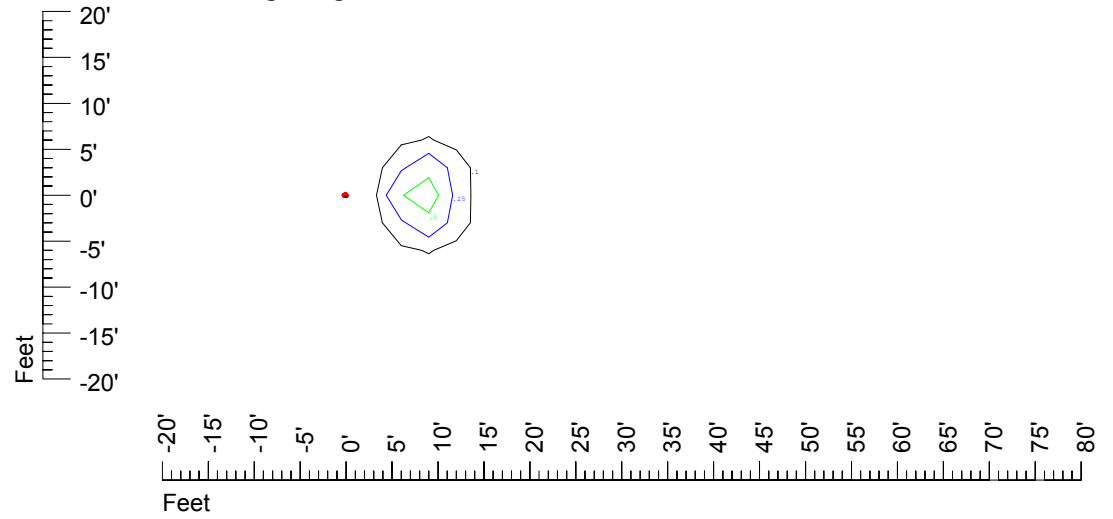

Mounting height 15' Tilt 30°