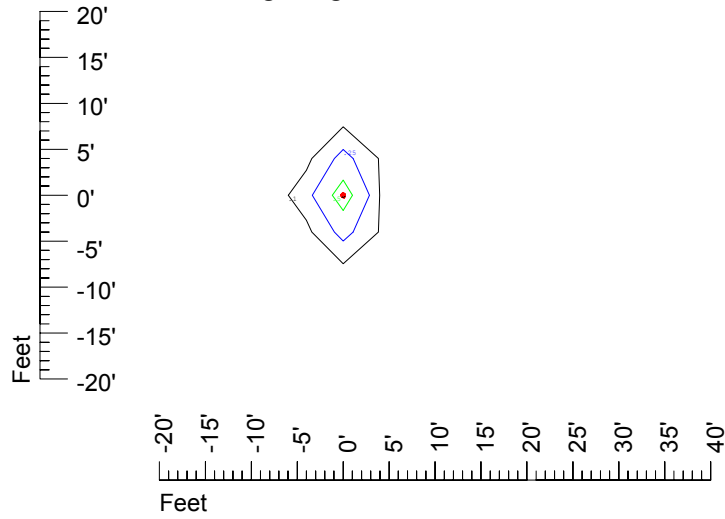

IES Photometric files C9275

Isoline template at 7' mounting height

Isoline values — 0.1 fc — 0.25 fc — 0.5 fc — 1.0 fc — 2.0 fc

Mounting height 7' Tilt 0°

Mounting height 7' Tilt 30°

Mounting height 7' Tilt 15°

Mounting height 11' Tilt 30°

Mounting height 11' Tilt 15°

Mounting height 11' Tilt 45°

IES Photometric files C9275

Isoline template at 15' mounting height

Isoline values — 0.1 fc — 0.25 fc — 0.5 fc — 1.0 fc — 2.0 fc

Mounting height 15' Tilt 0°

Mounting height 15' Tilt 30°

Mounting height 15' Tilt 15°

Mounting height 15' Tilt 45°

IES Photometric files C9275

Isoline template at 20' mounting height

Isoline values — 0.1 fc — 0.25 fc — 0.5 fc — 1.0 fc — 2.0 fc

Mounting height 20' Tilt 0°

Mounting height 20' Tilt 30°

Mounting height 20' Tilt 15°

Mounting height 20' Tilt 45°

IES File: C9275

Lighting level in fc / Distance in feet

Vertical plan 0° to 180°
Horizontal plan 0°