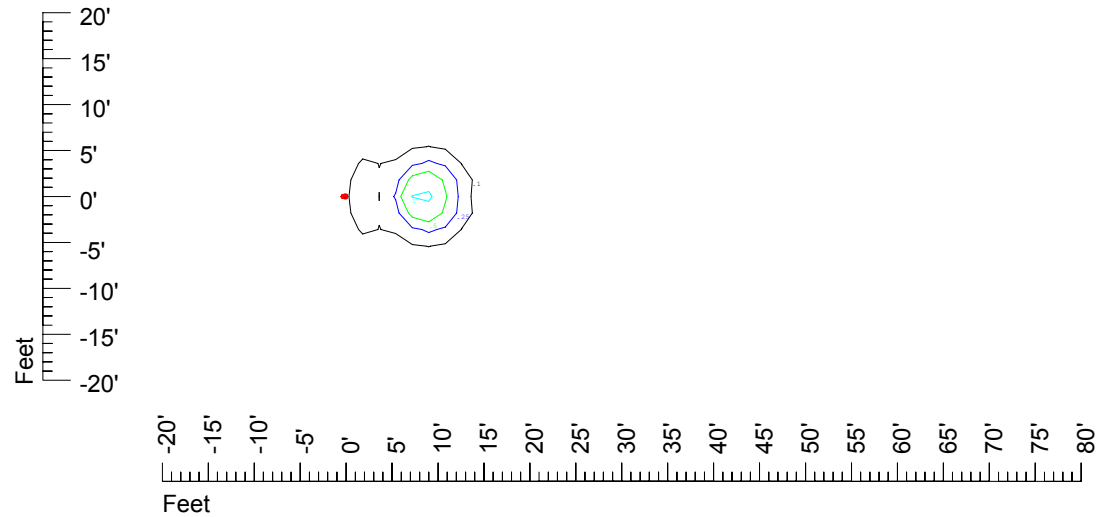

IES Photometric files C9275

Isoline template at 7' mounting height

Isoline values — 0.1 fc — 0.25 fc — 0.5 fc — 1.0 fc — 2.0 fc

Mounting height 7' Tilt 0°

Mounting height 7' Tilt 30°

Mounting height 7' Tilt 15°

Mounting height 7' Tilt 45°

IES Photometric files C9275

Isoline template at 9' mounting height

Isoline values — 0.1 fc — 0.25 fc — 0.5 fc — 1.0 fc — 2.0 fc

Mounting height 9' Tilt 0°

Mounting height 9' Tilt 30°

Mounting height 9' Tilt 15°

Mounting height 9' Tilt 45°

IES Photometric files C9275

Isoline template at 11' mounting height

Isoline values — 0.1 fc — 0.25 fc — 0.5 fc — 1.0 fc — 2.0 fc

Mounting height 11' Tilt 0°

Mounting height 20' Tilt 0°

Mounting height 20' Tilt 30°

Mounting height 20' Tilt 15°

Mounting height 20' Tilt 45°

IES File: C9275

Lighting level in fc / Distance in feet

Vertical plan 0° to 180°
Horizontal plan 0°