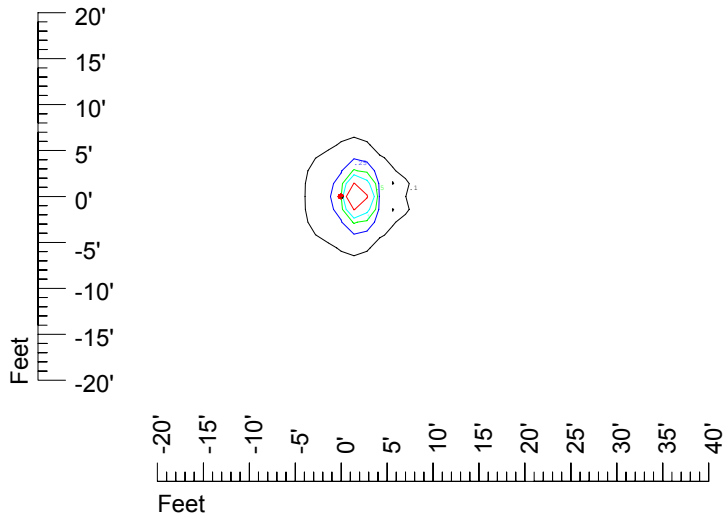

IES Photometric files C9275

Isoline template at 7' mounting height

Isoline values — 0.1 fc — 0.25 fc — 0.5 fc — 1.0 fc — 2.0 fc

Mounting height 7' Tilt 0°

Mounting height 7' Tilt 30°

Mounting height 7' Tilt 15°

Mounting height 7' Tilt 45°

IES Photometric files C9275

Isoline template at 9' mounting height

Isoline values — 0.1 fc — 0.25 fc — 0.5 fc — 1.0 fc — 2.0 fc

Mounting height 9' Tilt 0°

Mounting height 9' Tilt 30°

Mounting height 9' Tilt 15°

Mounting height 9' Tilt 45°

IES Photometric files C9275

Isoline template at 11' mounting height

Isoline values — 0.1 fc — 0.25 fc — 0.5 fc — 1.0 fc — 2.0 fc

Mounting height 11' Tilt 0°

Mounting height 20' Tilt 0°

Mounting height 20' Tilt 30°

Mounting height 20' Tilt 15°

Mounting height 20' Tilt 45°

IES File: C9275

Lighting level in fc / Distance in feet

Vertical plan 0° to 180°
Horizontal plan 0°