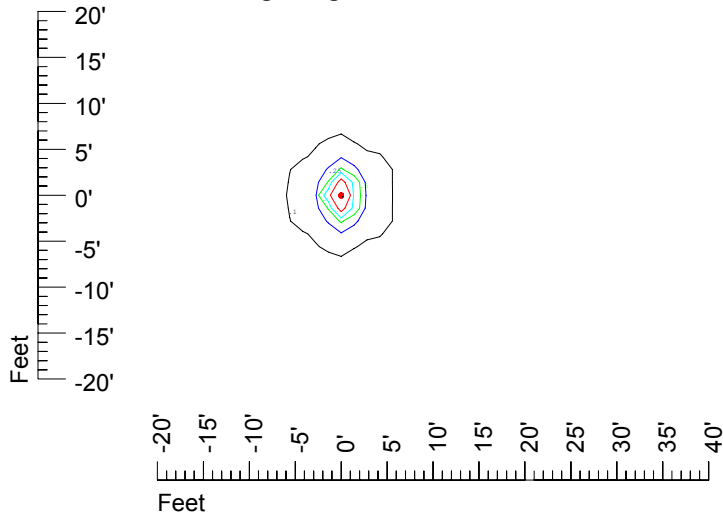

IES Photometric files C9275

Isoline template at 7' mounting height

Isoline values — 0.1 fc — 0.25 fc — 0.5 fc — 1.0 fc — 2.0 fc

Mounting height 7' Tilt 0°

Mounting height 7' Tilt 30°

Mounting height 7' Tilt 15°

Mounting height 7' Tilt 45°

IES Photometric files C9275

Isoline template at 9' mounting height

Isoline values — 0.1 fc — 0.25 fc — 0.5 fc — 1.0 fc — 2.0 fc

Mounting height 9' Tilt 0°

Mounting height 9' Tilt 30°

Mounting height 9' Tilt 15°

Mounting height 9' Tilt 45°

IES Photometric files C9275

Isoline template at 11' mounting height

Isoline values — 0.1 fc — 0.25 fc — 0.5 fc — 1.0 fc — 2.0 fc

Mounting height 11' Tilt 0°

Mounting height 20' Tilt 0°

Mounting height 20' Tilt 30°

Mounting height 20' Tilt 15°

Mounting height 20' Tilt 45°

IES File: C9275

Lighting level in fc / Distance in feet

Vertical plan 0° to 180°
Horizontal plan 0°