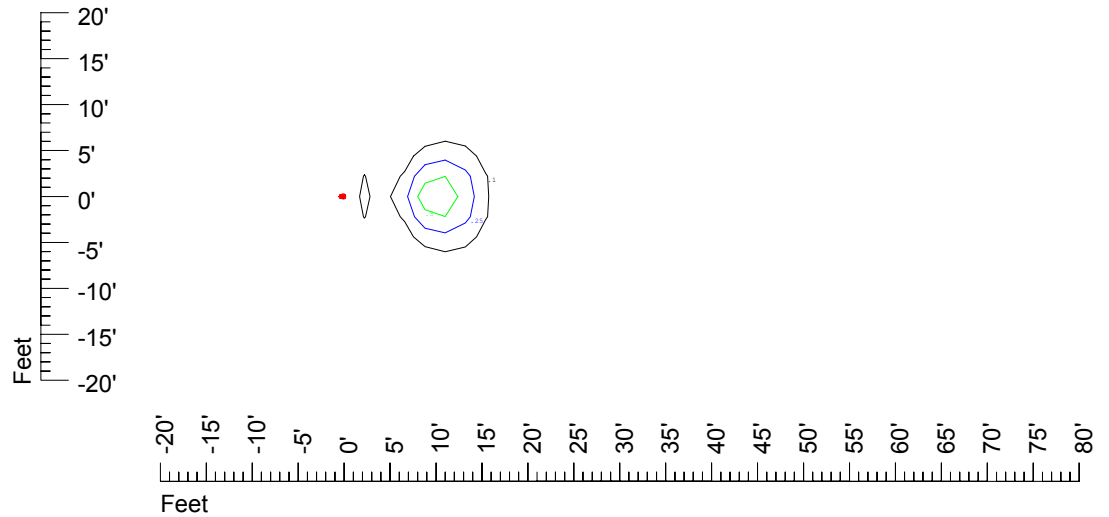

Mounting height 9' Tilt 15°

Mounting height 9' Tilt 45°

IES Photometric files C9275

Isoline template at 11' mounting height

Isoline values — 0.1 fc — 0.25 fc — 0.5 fc — 1.0 fc — 2.0 fc

Mounting height 11' Tilt 0°

Mounting height 11' Tilt 30°

Mounting height 11' Tilt 15°

Mounting height 11' Tilt 45°

IES Photometric files C9275

Isoline template at 15' mounting height

Isoline values — 0.1 fc — 0.25 fc — 0.5 fc — 1.0 fc — 2.0 fc