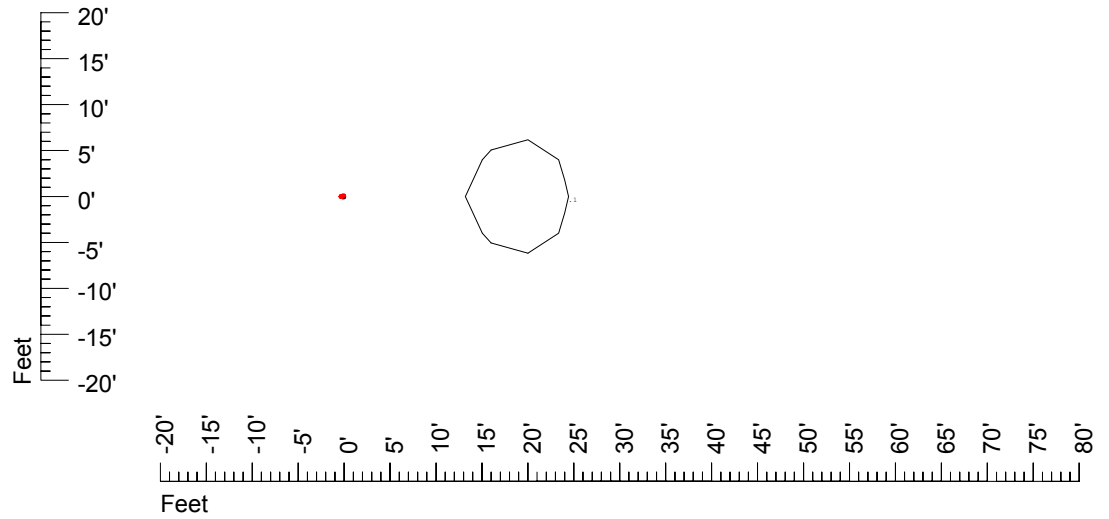

Mounting height 20' Tilt 0°

Mounting height 20' Tilt 30°

Mounting height 20' Tilt 15°

Mounting height 20' Tilt 45°

IES File: C9275

Lighting level in fc / Distance in feet

Vertical plan 0° to 180°
Horizontal plan 0°