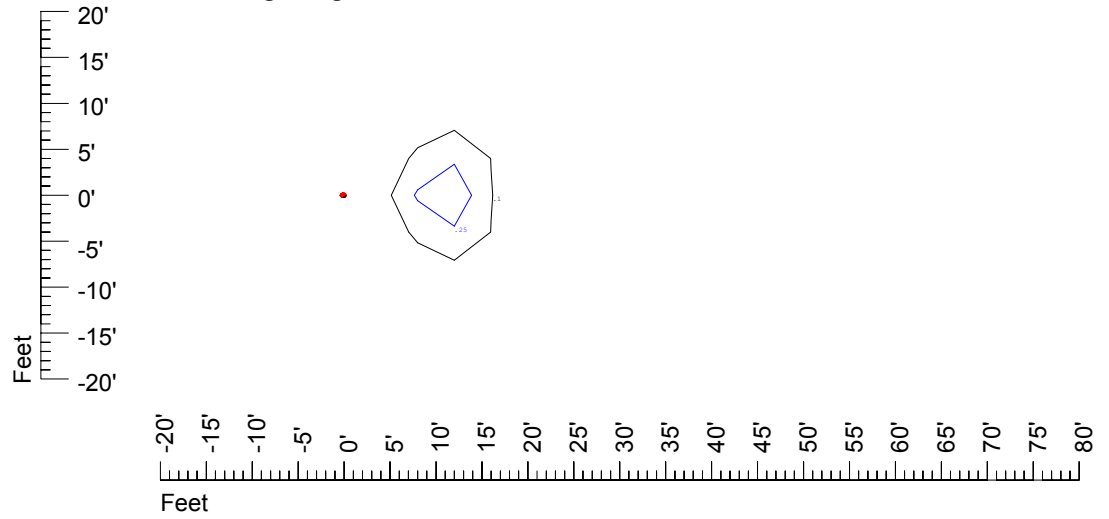

Mounting height 11' Tilt 30°

Mounting height 11' Tilt 15°

Mounting height 11' Tilt 45°

IES Photometric files C9275

Isoline template at 15' mounting height

Isoline values — 0.1 fc — 0.25 fc — 0.5 fc — 1.0 fc — 2.0 fc

Mounting height 15' Tilt 0°

Mounting height 15' Tilt 30°

Mounting height 15' Tilt 15°

Mounting height 15' Tilt 45°

IES Photometric files C9275

Isoline template at 20' mounting height

Isoline values — 0.1 fc — 0.25 fc — 0.5 fc — 1.0 fc — 2.0 fc

Mounting height 20' Tilt 0°

Mounting height 20' Tilt 30°

Mounting height 20' Tilt 15°

Mounting height 20' Tilt 45°

IES File: C9275

Lighting level in fc / Distance in feet

Vertical plan 0° to 180°
Horizontal plan 0°