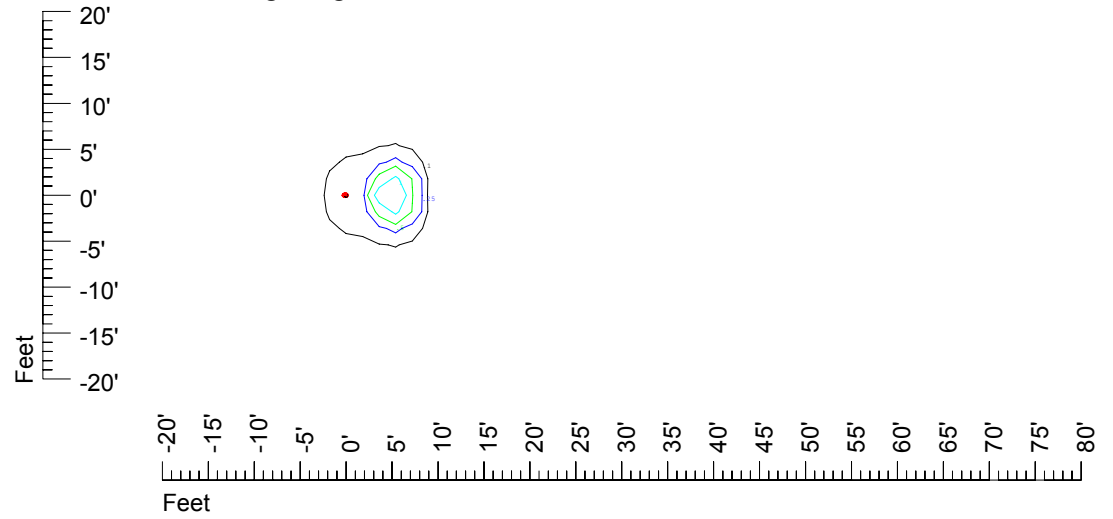

IES Photometric files C9275

Isoline template at 7' mounting height

Isoline values — 0.1 fc — 0.25 fc — 0.5 fc — 1.0 fc — 2.0 fc

Mounting height 7' Tilt 0°

Mounting height 7' Tilt 30°

Mounting height 7' Tilt 15°

Mounting height 7' Tilt 45°

IES Photometric files C9275

Isoline template at 9' mounting height

Isoline values — 0.1 fc — 0.25 fc — 0.5 fc — 1.0 fc — 2.0 fc

Mounting height 9' Tilt 0°

Mounting height 9' Tilt 30°

Mounting height 9' Tilt 15°

Mounting height 9' Tilt 45°

IES Photometric files C9275

Isoline template at 11' mounting height

Isoline values — 0.1 fc — 0.25 fc — 0.5 fc — 1.0 fc — 2.0 fc

Mounting height 11' Tilt 0°