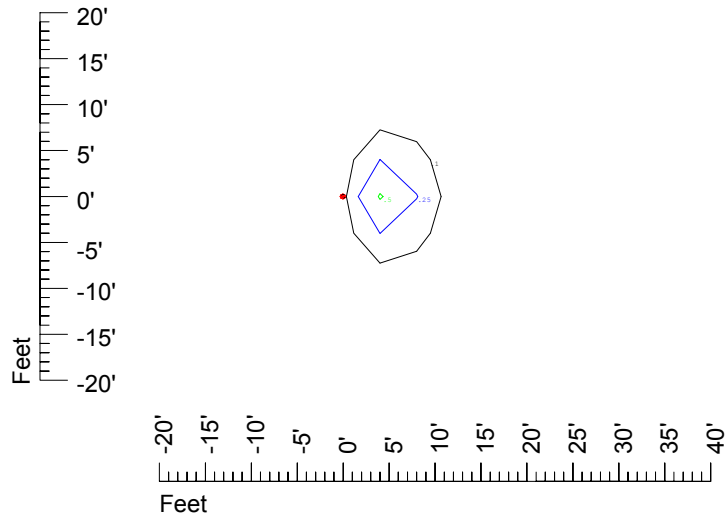

IES Photometric files C9275

Isoline template at 7' mounting height

Isoline values — 0.1 fc — 0.25 fc — 0.5 fc — 1.0 fc — 2.0 fc

Mounting height 7' Tilt 0°

Mounting height 7' Tilt 30°

Mounting height 7' Tilt 15°

Mounting height 11' Tilt 30°

Mounting height 11' Tilt 15°

Mounting height 11' Tilt 45°

IES Photometric files C9275

Isoline template at 15' mounting height

Isoline values — 0.1 fc — 0.25 fc — 0.5 fc — 1.0 fc — 2.0 fc

Mounting height 15' Tilt 0°

Mounting height 15' Tilt 30°

Mounting height 15' Tilt 15°

Mounting height 15' Tilt 45°

IES Photometric files C9275

Isoline template at 20' mounting height

Isoline values — 0.1 fc — 0.25 fc — 0.5 fc — 1.0 fc — 2.0 fc

Mounting height 20' Tilt 0°

Mounting height 20' Tilt 30°

Mounting height 20' Tilt 15°

Mounting height 20' Tilt 45°

IES File: C9275

Lighting level in fc / Distance in feet

Vertical plan 0° to 180°
Horizontal plan 0°