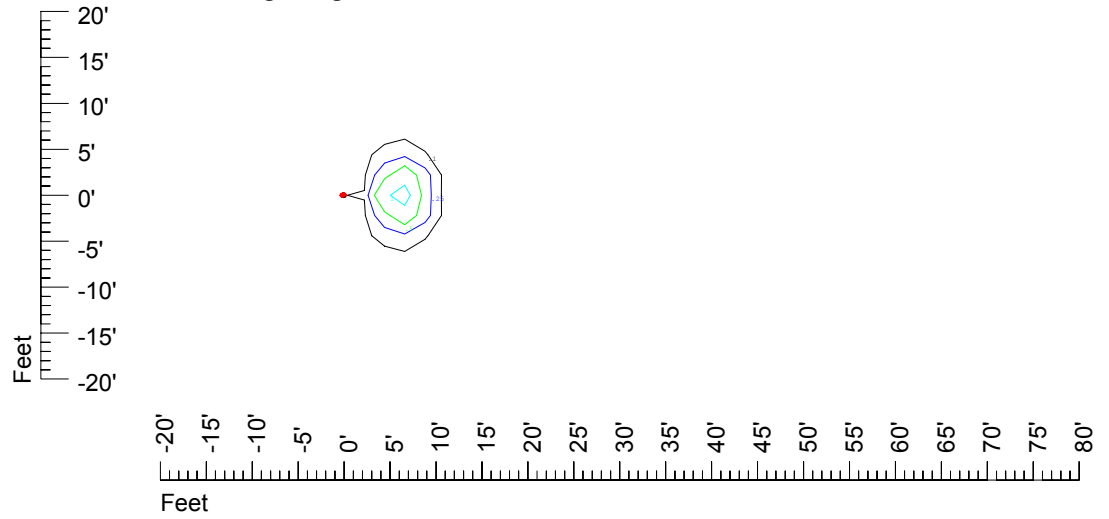

Mounting height 9' Tilt 15°

Mounting height 9' Tilt 45°

IES Photometric files C9275

Isoline template at 11' mounting height

Isoline values — 0.1 fc — 0.25 fc — 0.5 fc — 1.0 fc — 2.0 fc

Mounting height 11' Tilt 0°

Mounting height 11' Tilt 30°

Mounting height 11' Tilt 15°

Mounting height 11' Tilt 45°

IES Photometric files C9275

Isoline template at 15' mounting height

Isoline values — 0.1 fc — 0.25 fc — 0.5 fc — 1.0 fc — 2.0 fc