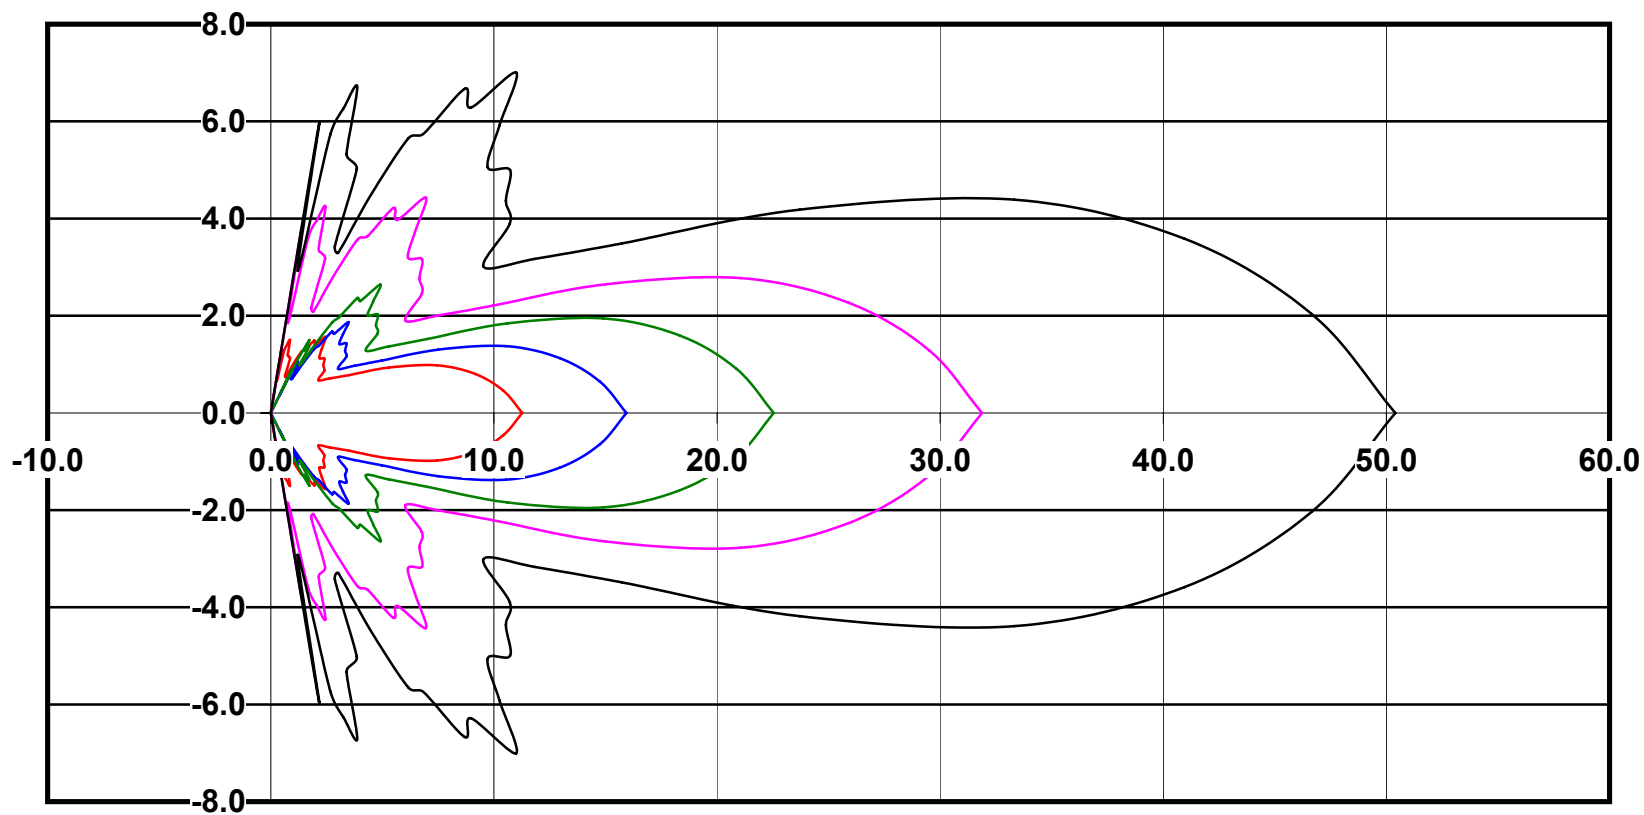

Mounting height 15' Tilt 0°

Mounting height 15' Tilt 30°

Mounting height 15' Tilt 15°

Mounting height 15' Tilt 45°

IES Photometric files C9275

Isoline template at 20' mounting height

Isoline values — 0.1 fc — 0.25 fc — 0.5 fc — 1.0 fc — 2.0 fc

Mounting height 20' Tilt 0°

Mounting height 20' Tilt 30°

Mounting height 20' Tilt 15°

Mounting height 20' Tilt 45°

IES File: C9275

Lighting level in fc / Distance in feet

Vertical plan 0° to 180°
Horizontal plan 0°

— 2 fc — 1 fc — 0.5 fc — 0.25 fc — 0.1 fc