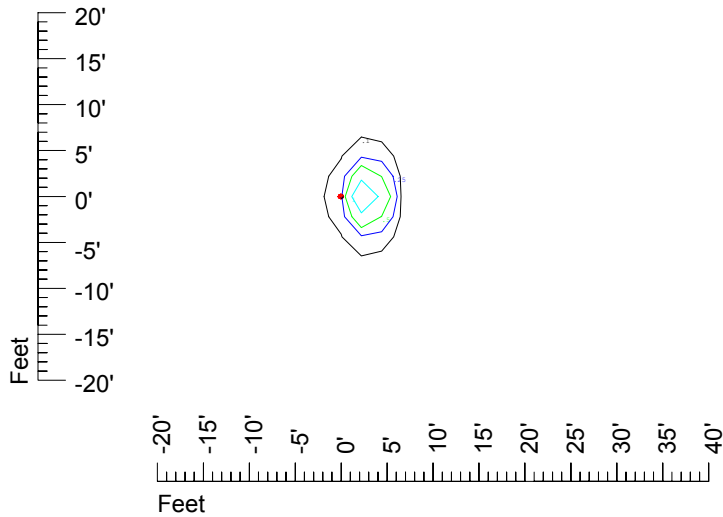

IES Photometric files C9275

Isoline template at 7' mounting height

Isoline values — 0.1 fc — 0.25 fc — 0.5 fc — 1.0 fc — 2.0 fc

Mounting height 7' Tilt 0°

Mounting height 7' Tilt 30°

Mounting height 7' Tilt 15°

Mounting height 7' Tilt 45°

IES Photometric files C9275

Isoline template at 9' mounting height

Isoline values — 0.1 fc — 0.25 fc — 0.5 fc — 1.0 fc — 2.0 fc

Mounting height 9' Tilt 0°

Mounting height 9' Tilt 30°

Mounting height 9' Tilt 15°

Mounting height 9' Tilt 45°

IES Photometric files C9275

Isoline template at 11' mounting height

Isoline values — 0.1 fc — 0.25 fc — 0.5 fc — 1.0 fc — 2.0 fc

Mounting height 11' Tilt 0°

Mounting height 11' Tilt 30°

Mounting height 11' Tilt 15°

Mounting height 11' Tilt 45°

IES Photometric files C9275

Isoline template at 15' mounting height

Isoline values — 0.1 fc — 0.25 fc — 0.5 fc — 1.0 fc — 2.0 fc