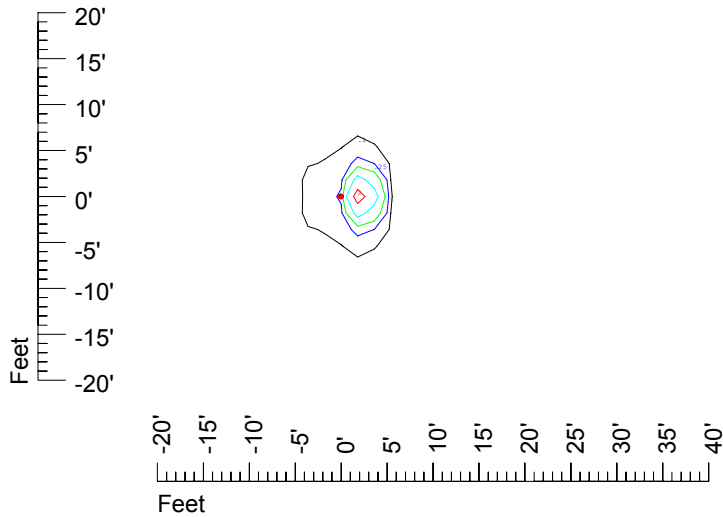

IES Photometric files C9275

Isoline template at 7' mounting height

Isoline values — 0.1 fc — 0.25 fc — 0.5 fc — 1.0 fc — 2.0 fc

Mounting height 7' Tilt 0°

Mounting height 7' Tilt 30°

Mounting height 7' Tilt 15°

Mounting height 7' Tilt 45°

IES Photometric files C9275

Isoline template at 9' mounting height

Isoline values — 0.1 fc — 0.25 fc — 0.5 fc — 1.0 fc — 2.0 fc

Mounting height 9' Tilt 0°

Mounting height 9' Tilt 30°

Mounting height 9' Tilt 15°

Mounting height 9' Tilt 45°

IES Photometric files C9275

Isoline template at 11' mounting height

Isoline values — 0.1 fc — 0.25 fc — 0.5 fc — 1.0 fc — 2.0 fc

Mounting height 11' Tilt 0°

Mounting height 11' Tilt 30°

Mounting height 11' Tilt 15°

Mounting height 11' Tilt 45°

IES Photometric files C9275

Isoline template at 15' mounting height

Isoline values — 0.1 fc — 0.25 fc — 0.5 fc — 1.0 fc — 2.0 fc