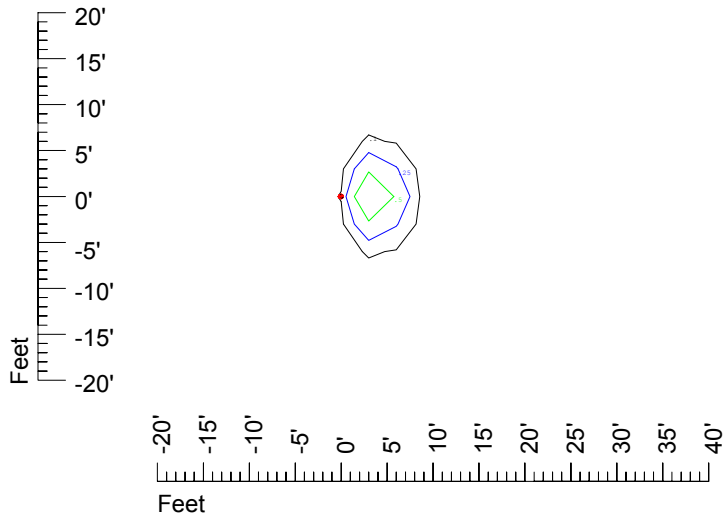

Mounting height 9' Tilt 15°

Mounting height 9' Tilt 45°

IES Photometric files C9275

Isoline template at 11' mounting height

Isoline values — 0.1 fc — 0.25 fc — 0.5 fc — 1.0 fc — 2.0 fc

Mounting height 11' Tilt 0°

Mounting height 11' Tilt 30°

Mounting height 11' Tilt 15°

Mounting height 11' Tilt 45°

IES Photometric files C9275

Isoline template at 15' mounting height

Isoline values — 0.1 fc — 0.25 fc — 0.5 fc — 1.0 fc — 2.0 fc

Mounting height 15' Tilt 0°

Mounting height 15' Tilt 30°

Mounting height 15' Tilt 15°

Mounting height 15' Tilt 45°

IES Photometric files C9275

Isoline template at 20' mounting height

Isoline values — 0.1 fc — 0.25 fc — 0.5 fc — 1.0 fc — 2.0 fc

Mounting height 20' Tilt 0°

Mounting height 20' Tilt 30°

Mounting height 20' Tilt 15°

Mounting height 20' Tilt 45°

IES File: C9275

Lighting level in fc / Distance in feet

Vertical plan 0° to 180°
Horizontal plan 0°