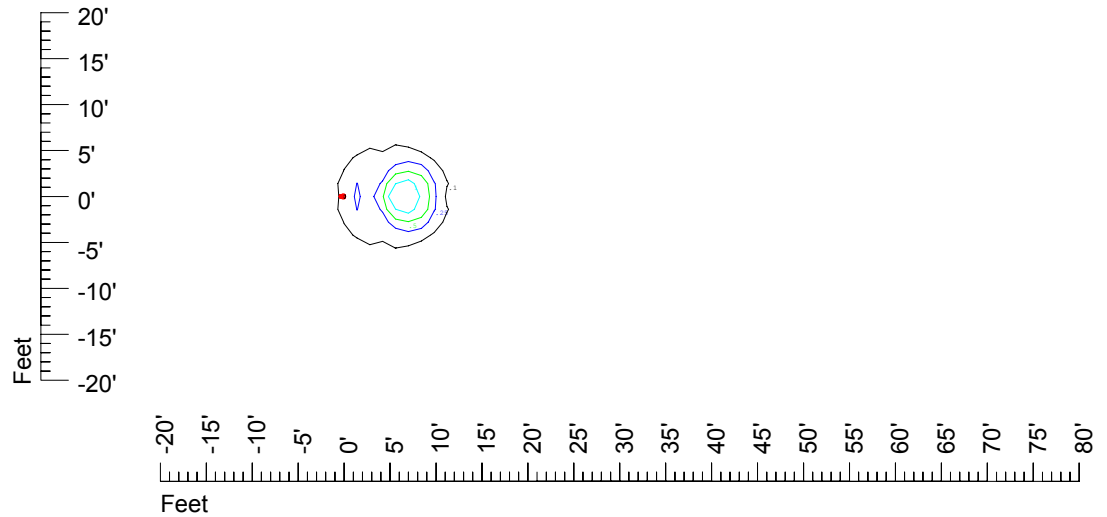

IES Photometric files C9275

Isoline template at 7' mounting height

Isoline values — 0.1 fc — 0.25 fc — 0.5 fc — 1.0 fc — 2.0 fc

Mounting height 7' Tilt 0°

Mounting height 7' Tilt 30°

Mounting height 7' Tilt 15°

Mounting height 7' Tilt 45°

IES Photometric files C9275

Isoline template at 9' mounting height

Isoline values — 0.1 fc — 0.25 fc — 0.5 fc — 1.0 fc — 2.0 fc

Mounting height 9' Tilt 0°

Mounting height 9' Tilt 30°

Mounting height 9' Tilt 15°

Mounting height 9' Tilt 45°

IES Photometric files C9275

Isoline template at 11' mounting height

Isoline values — 0.1 fc — 0.25 fc — 0.5 fc — 1.0 fc — 2.0 fc

Mounting height 11' Tilt 0°

Mounting height 20' Tilt 0°

Mounting height 20' Tilt 30°

Mounting height 20' Tilt 15°

Mounting height 20' Tilt 45°

IES File: C9275

Lighting level in fc / Distance in feet

Vertical plan 0° to 180°
Horizontal plan 0°