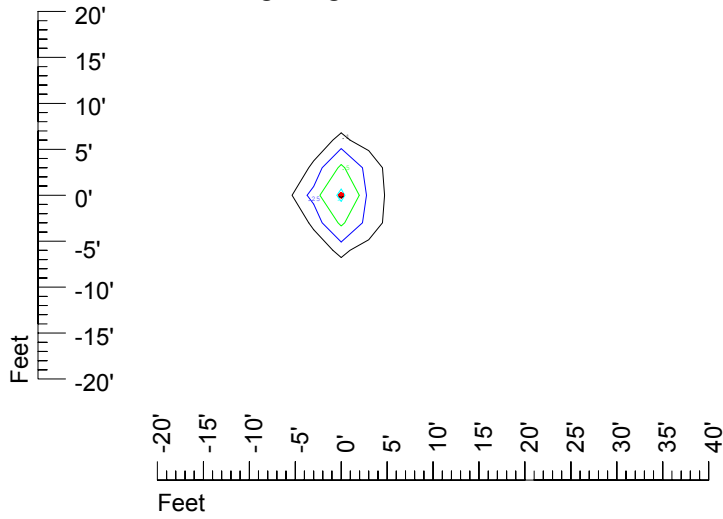

IES Photometric files C9275

Isoline template at 7' mounting height

Isoline values — 0.1 fc — 0.25 fc — 0.5 fc — 1.0 fc — 2.0 fc

Mounting height 7' Tilt 0°

Mounting height 7' Tilt 30°

Mounting height 7' Tilt 15°

Mounting height 9' Tilt 15°

Mounting height 9' Tilt 45°

IES Photometric files C9275

Isoline template at 11' mounting height

Isoline values — 0.1 fc — 0.25 fc — 0.5 fc — 1.0 fc — 2.0 fc

Mounting height 11' Tilt 0°

Mounting height 11' Tilt 30°

Mounting height 11' Tilt 15°

Mounting height 11' Tilt 45°

IES Photometric files C9275

Isoline template at 15' mounting height

Isoline values — 0.1 fc — 0.25 fc — 0.5 fc — 1.0 fc — 2.0 fc

Mounting height 15' Tilt 0°

Mounting height 15' Tilt 30°

Mounting height 15' Tilt 15°

Mounting height 15' Tilt 45°

IES Photometric files C9275

Isoline template at 20' mounting height

Isoline values — 0.1 fc — 0.25 fc — 0.5 fc — 1.0 fc — 2.0 fc