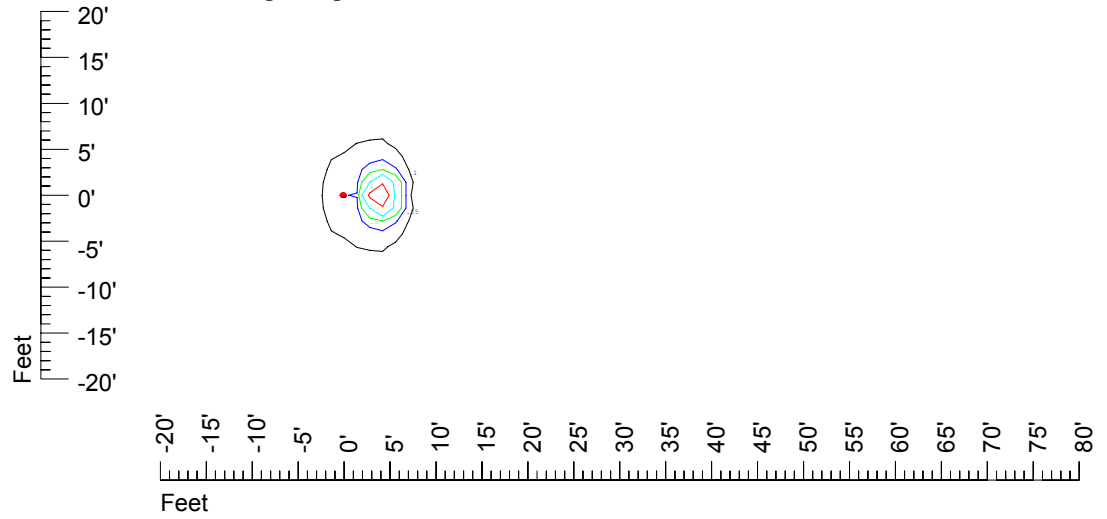

IES Photometric files C9275

Isoline template at 7' mounting height

Isoline values — 0.1 fc — 0.25 fc — 0.5 fc — 1.0 fc — 2.0 fc

Mounting height 7' Tilt 0°

Mounting height 7' Tilt 30°

Mounting height 7' Tilt 15°

Mounting height 7' Tilt 45°

IES Photometric files C9275

Isoline template at 9' mounting height

Isoline values — 0.1 fc — 0.25 fc — 0.5 fc — 1.0 fc — 2.0 fc

Mounting height 9' Tilt 0°

Mounting height 9' Tilt 30°

Mounting height 20' Tilt 0°

Mounting height 20' Tilt 30°

Mounting height 20' Tilt 15°

Mounting height 20' Tilt 45°

IES File: C9275

Lighting level in fc / Distance in feet

Vertical plan 0° to 180°
Horizontal plan 0°