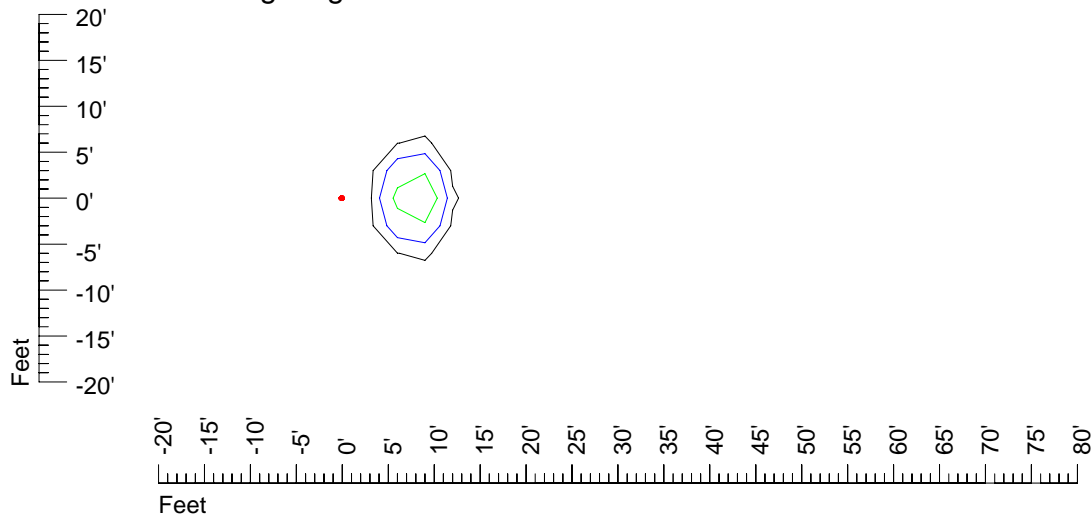

Mounting height 15' Tilt 30°