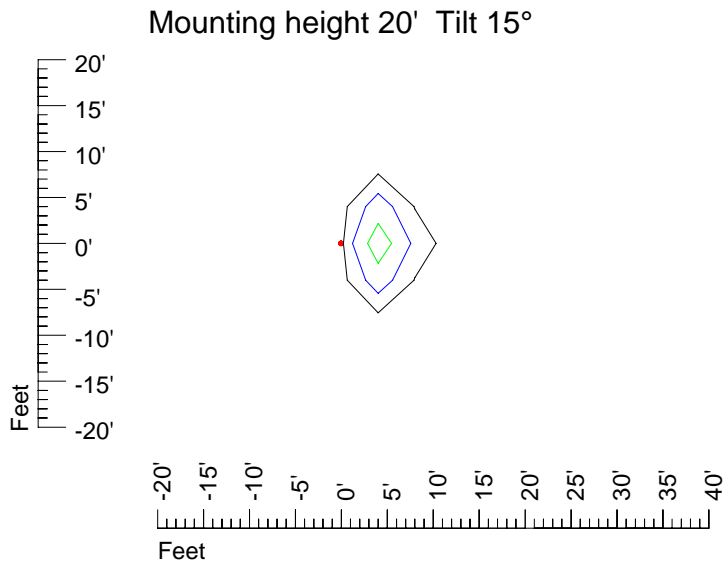

IES Photometric files E293

Isoline template 20' mounting height

Isoline values — 0.1 fc — 0.25 fc — 0.5 fc — 1.0 fc — 2.0 fc