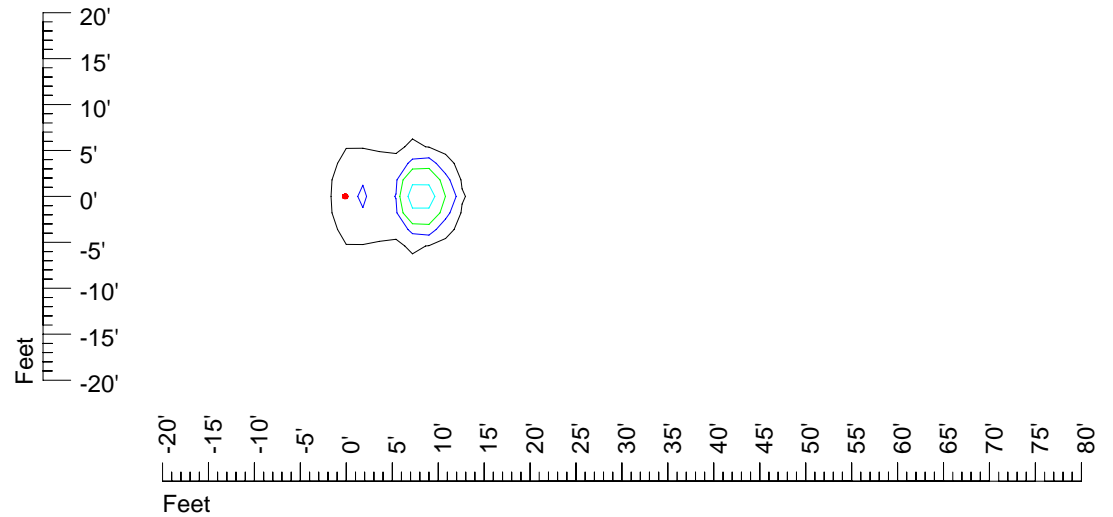

## Isoline template 9' mounting height

Isoline values — 0.1 fc — 0.25 fc — 0.5 fc — 1.0 fc — 2.0 fc

Mounting height 9' Tilt 0°

Mounting height 9' Tilt 30°

Mounting height 9' Tilt 15°

Mounting height 9' Tilt 45°