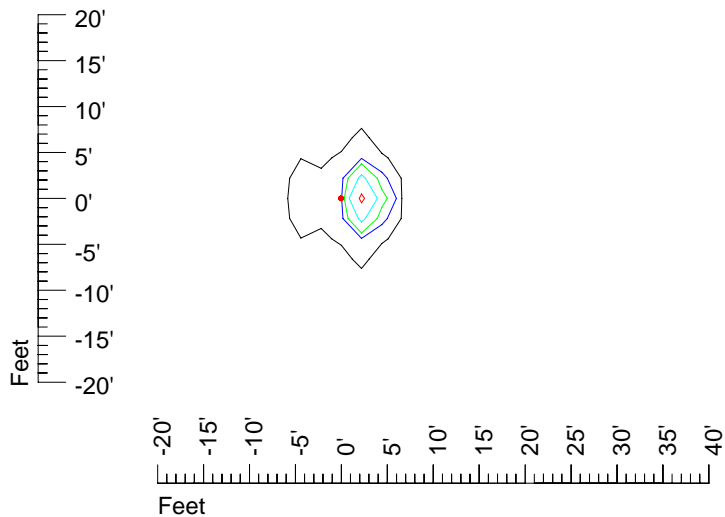

## Isoline template 11' mounting height

Isoline values — 0.1 fc — 0.25 fc — 0.5 fc — 1.0 fc — 2.0 fc

Mounting height 11' Tilt 0°

Mounting height 11' Tilt 30°

Mounting height 11' Tilt 15°

Mounting height 11' Tilt 45°