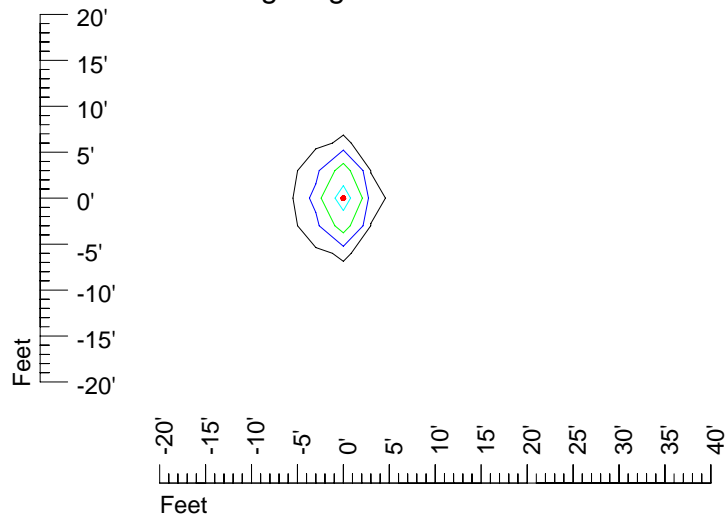

IES Photometric files E293

Isoline template 15' mounting height

Isoline values — 0.1 fc — 0.25 fc — 0.5 fc — 1.0 fc — 2.0 fc

Mounting height 15' Tilt 0°