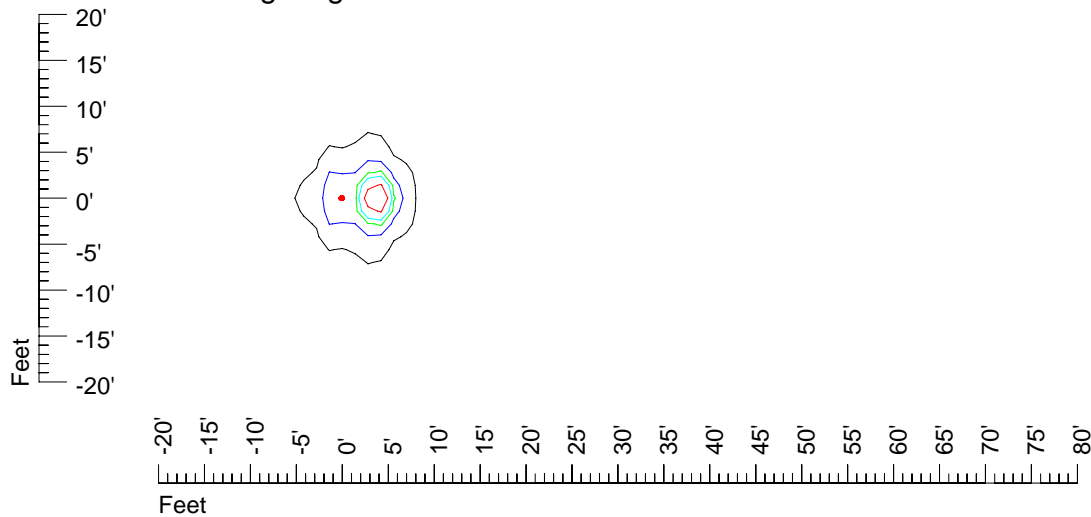

## Isoline template 7' mounting height

Isoline values — 0.1 fc — 0.25 fc — 0.5 fc — 1.0 fc — 2.0 fc

Mounting height 7' Tilt 0°

Mounting height 7' Tilt 30°

Mounting height 7' Tilt 15°

Mounting height 7' Tilt 45°