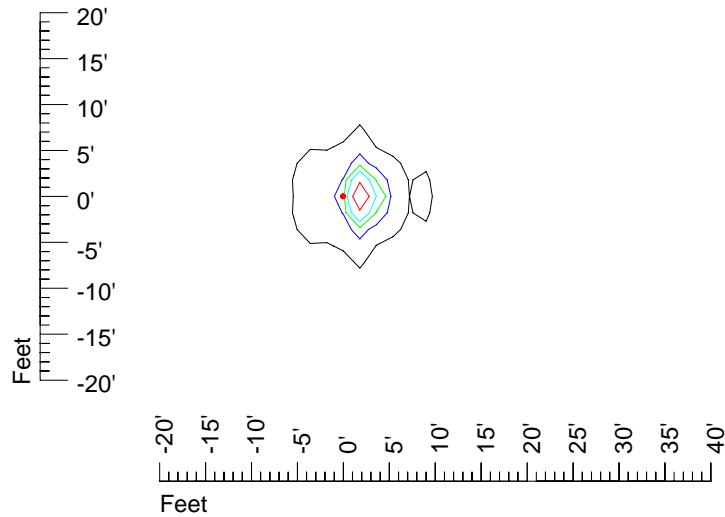

## Isoline template 7' mounting height

Isoline values — 0.1 fc — 0.25 fc — 0.5 fc — 1.0 fc — 2.0 fc

Mounting height 7' Tilt 0°

Mounting height 7' Tilt 30°

Mounting height 7' Tilt 15°

Mounting height 7' Tilt 45°

## Isoline template 9' mounting height

Isoline values — 0.1 fc — 0.25 fc — 0.5 fc — 1.0 fc — 2.0 fc

Mounting height 9' Tilt 0°

Mounting height 9' Tilt 30°

Mounting height 9' Tilt 15°

Mounting height 9' Tilt 45°