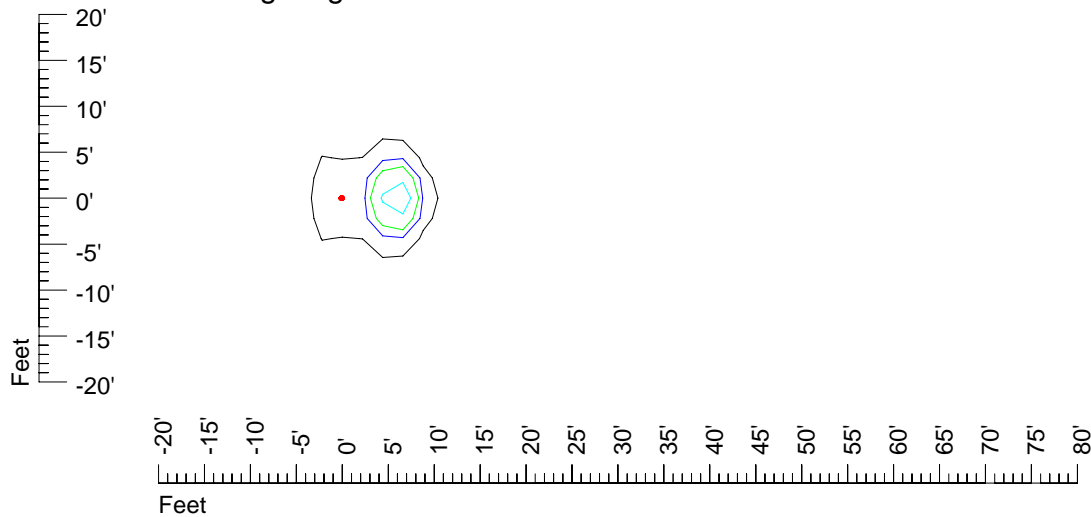

## Isoline template 11' mounting height

Isoline values — 0.1 fc — 0.25 fc — 0.5 fc — 1.0 fc — 2.0 fc

Mounting height 11' Tilt 0°

Mounting height 11' Tilt 30°

Mounting height 11' Tilt 15°

Mounting height 11' Tilt 45°