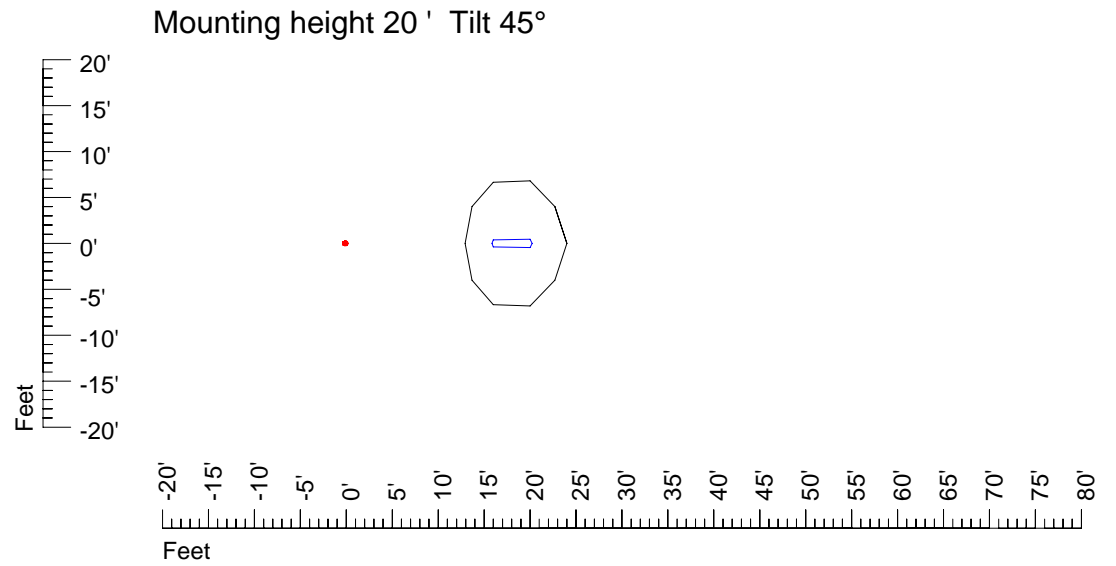

IES Photometric files E293

Isoline template 20' mounting height

Isoline values — 0.1 fc — 0.25 fc — 0.5 fc — 1.0 fc — 2.0 fc