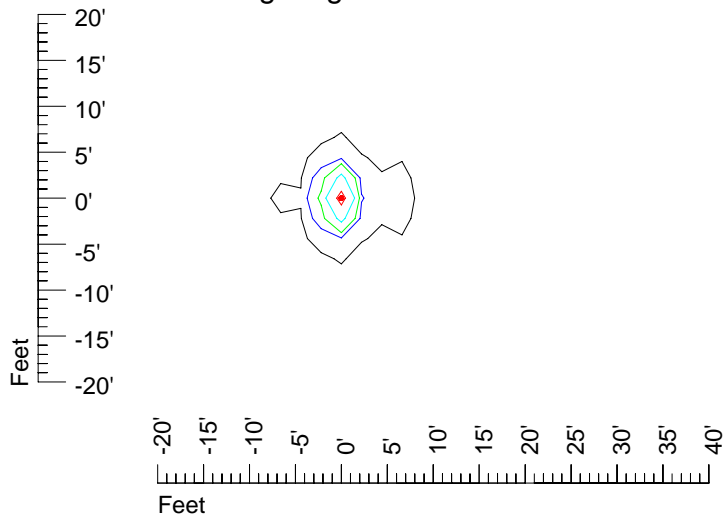

IES Photometric files E293

Isoline template 11' mounting height

Isoline values — 0.1 fc — 0.25 fc — 0.5 fc — 1.0 fc — 2.0 fc

Mounting height 11' Tilt 0°