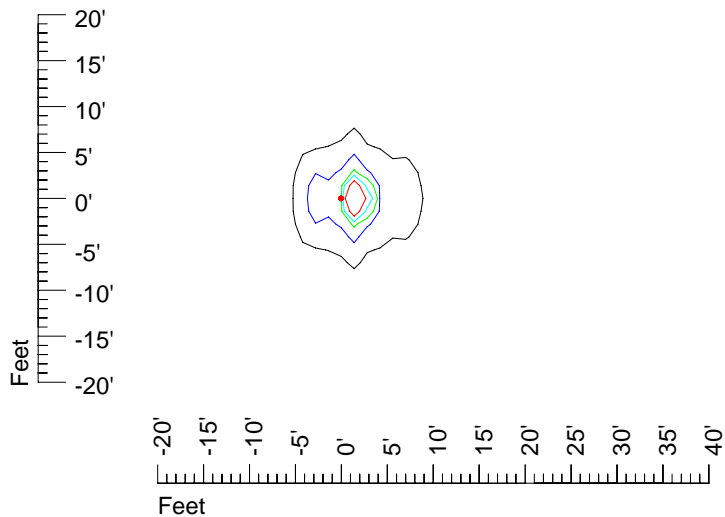

## Isoline template 7' mounting height

Isoline values — 0.1 fc — 0.25 fc — 0.5 fc — 1.0 fc — 2.0 fc

Mounting height 7' Tilt 0°

Mounting height 7' Tilt 30°

Mounting height 7' Tilt 15°

Mounting height 7' Tilt 45°