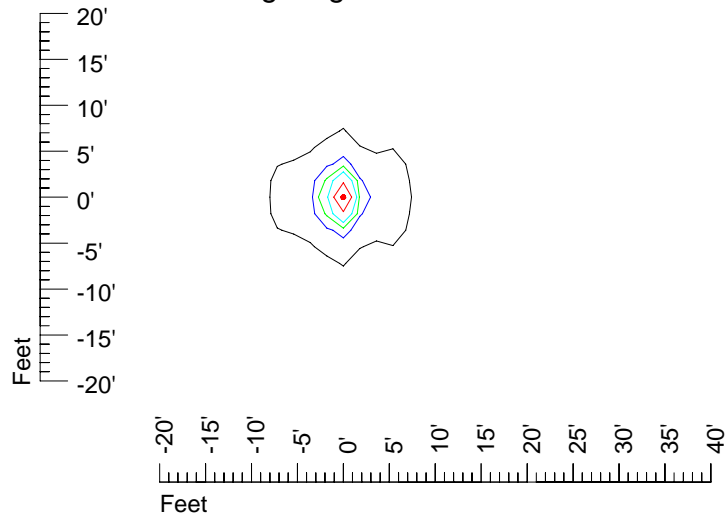

IES Photometric files E293

Isoline template 9' mounting height

Isoline values — 0.1 fc — 0.25 fc — 0.5 fc — 1.0 fc — 2.0 fc

Mounting height 9' Tilt 0°