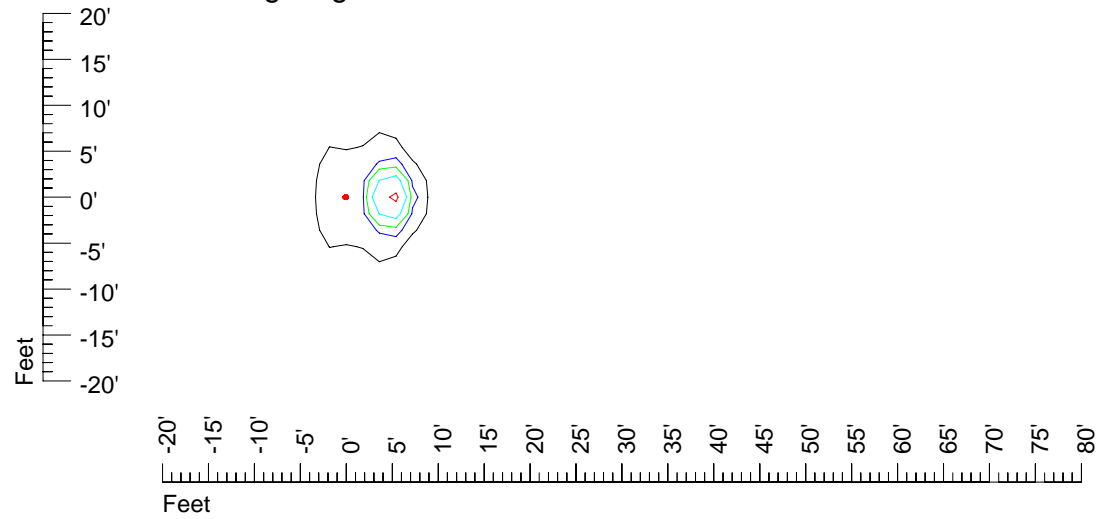

Mounting height 9' Tilt 30°