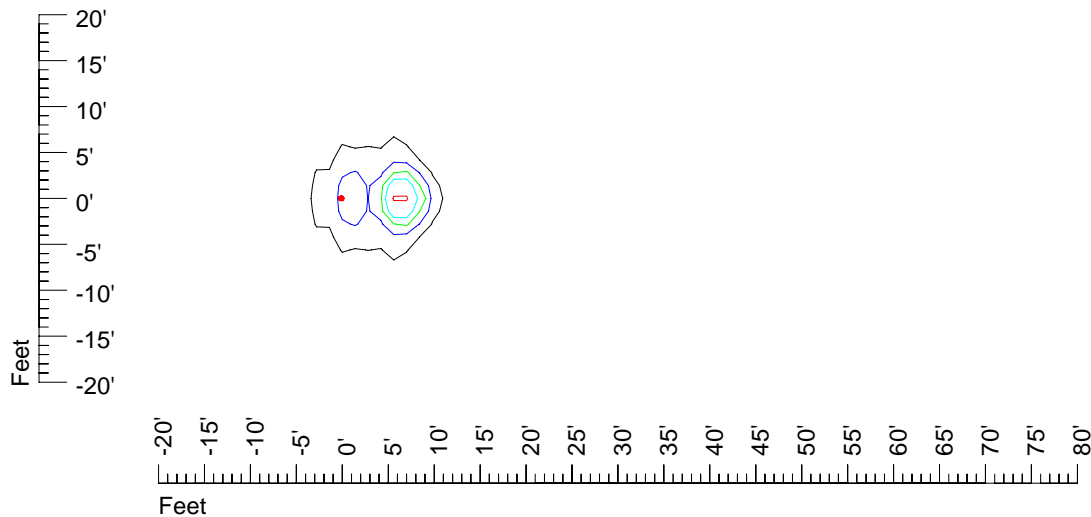

## Isoline template 7' mounting height

Isoline values — 0.1 fc — 0.25 fc — 0.5 fc — 1.0 fc — 2.0 fc

Mounting height 7' Tilt 0°

Mounting height 7' Tilt 30°

Mounting height 7' Tilt 15°

Mounting height 7' Tilt 45°