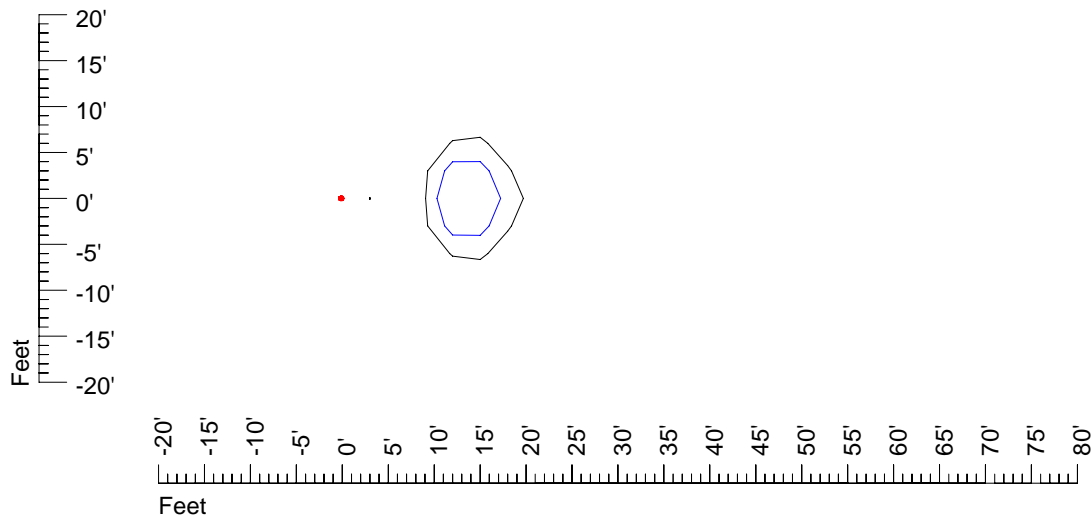

## Isoline template 15' mounting height

Isoline values — 0.1 fc — 0.25 fc — 0.5 fc — 1.0 fc — 2.0 fc

Mounting height 15' Tilt 0°

Mounting height 15' Tilt 30°

Mounting height 15' Tilt 15°

Mounting height 15' Tilt 45°