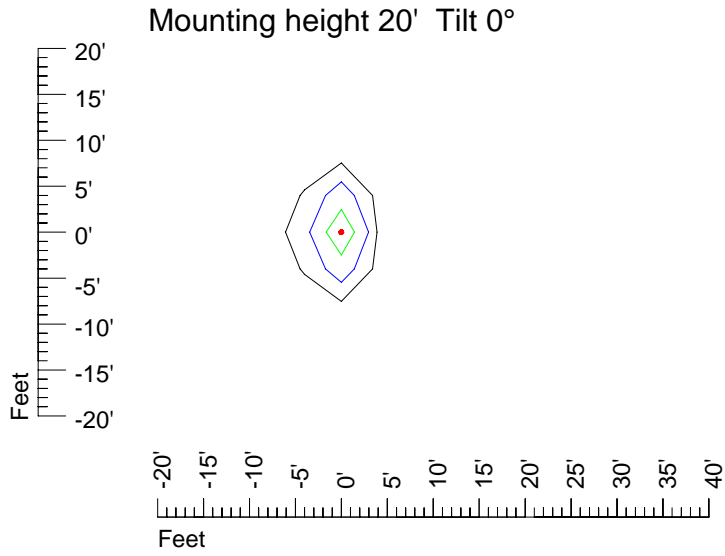

IES Photometric files E293

Isoline template 20' mounting height

Isoline values — 0.1 fc — 0.25 fc — 0.5 fc — 1.0 fc — 2.0 fc