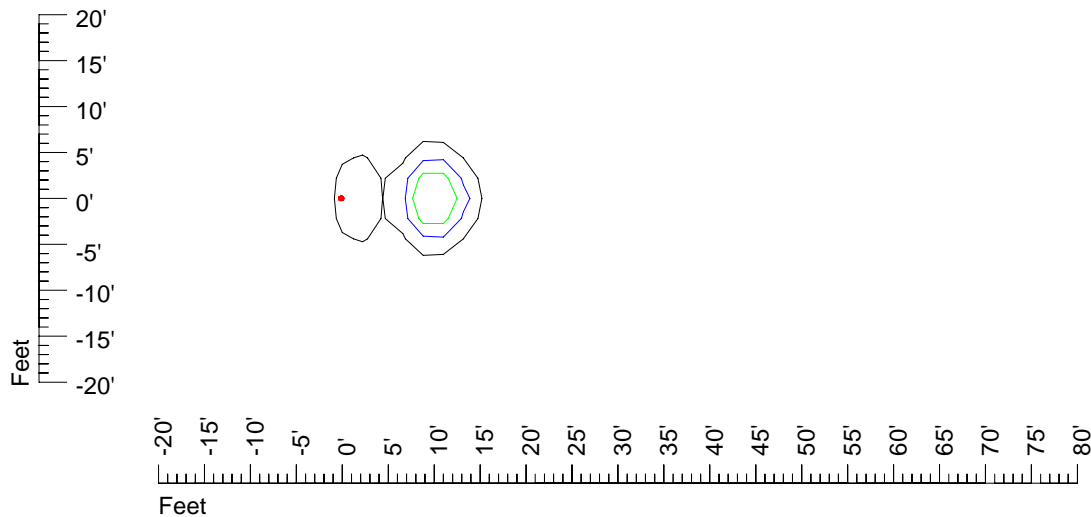

## Isoline template 11' mounting height

Isoline values — 0.1 fc — 0.25 fc — 0.5 fc — 1.0 fc — 2.0 fc

Mounting height 11' Tilt 0°

Mounting height 11' Tilt 30°

Mounting height 11' Tilt 15°

Mounting height 11' Tilt 45°