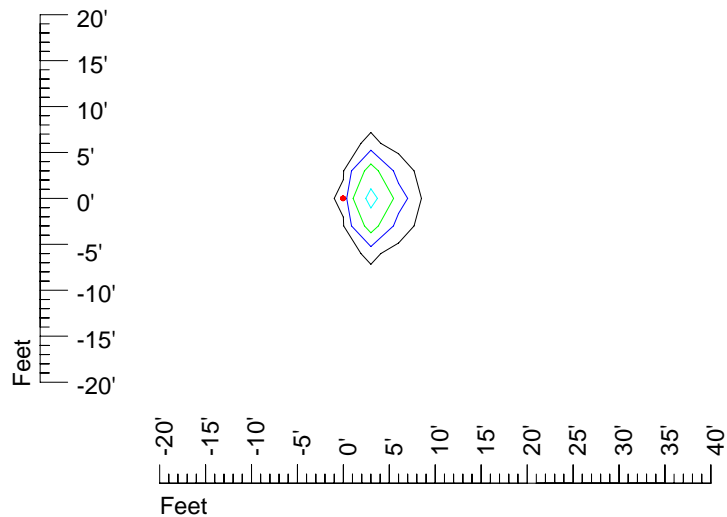

## Isoline template 15' mounting height

Isoline values — 0.1 fc — 0.25 fc — 0.5 fc — 1.0 fc — 2.0 fc

Mounting height 15' Tilt 0°

Mounting height 15' Tilt 30°

Mounting height 15' Tilt 15°

Mounting height 15' Tilt 45°