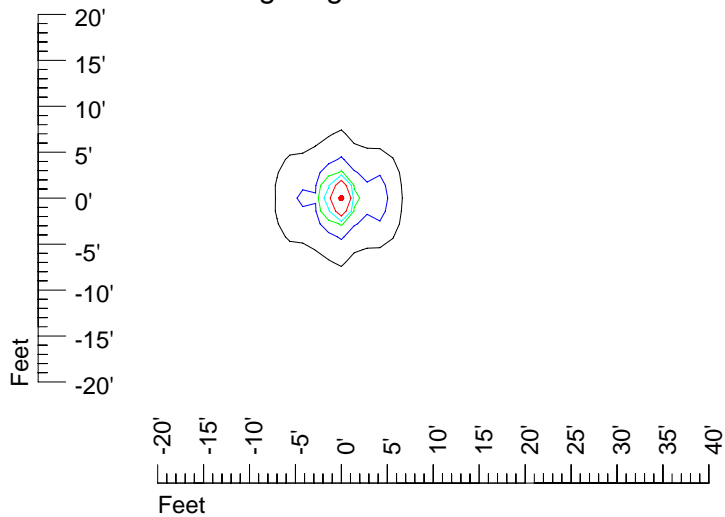

## Isoline template 7' mounting height

Isoline values — 0.1 fc — 0.25 fc — 0.5 fc — 1.0 fc — 2.0 fc

Mounting height 7' Tilt 0°

Mounting height 7' Tilt 30°

Mounting height 7' Tilt 15°

Mounting height 7' Tilt 45°