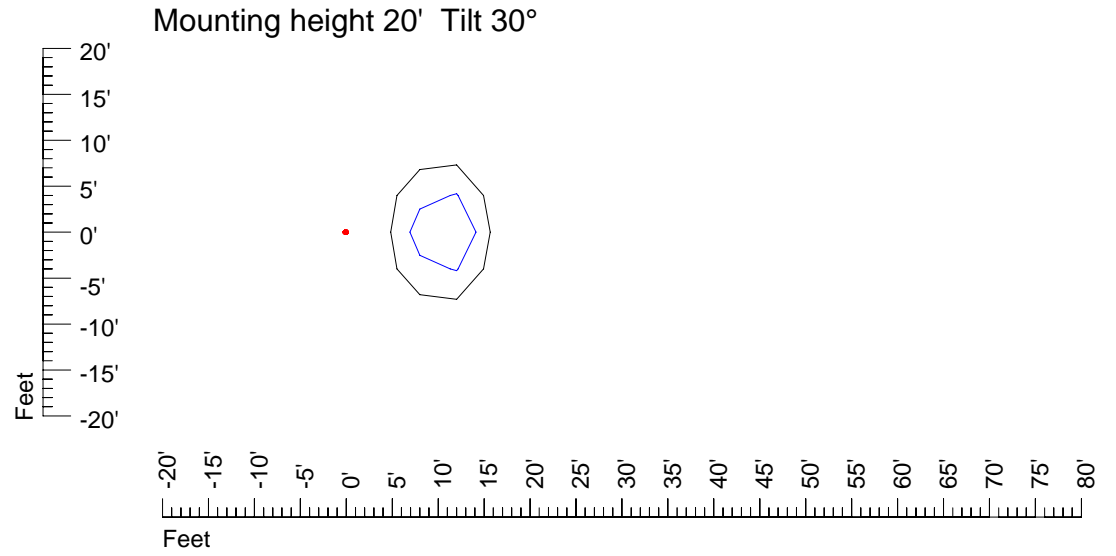

IES Photometric files E293

Isoline template 20' mounting height

Isoline values — 0.1 fc — 0.25 fc — 0.5 fc — 1.0 fc — 2.0 fc