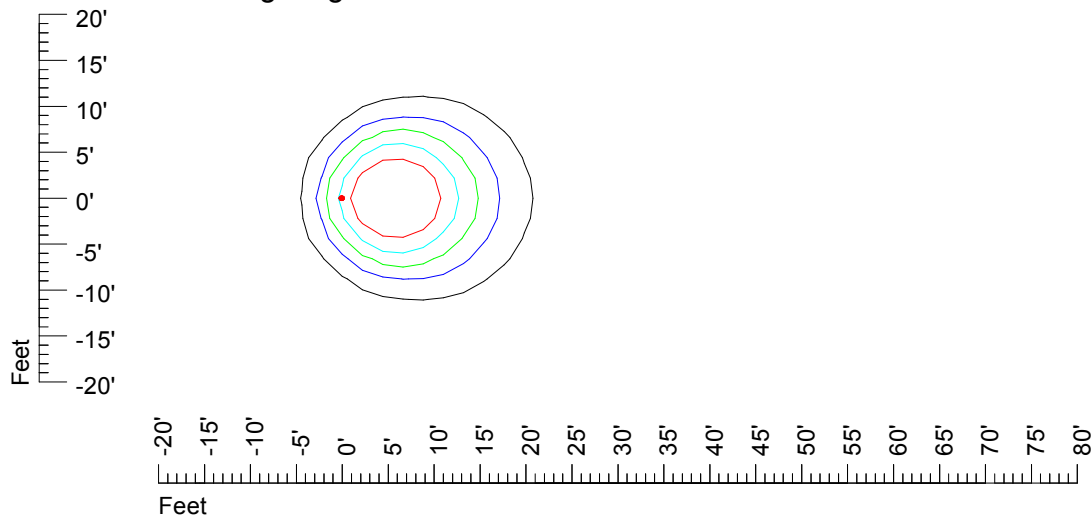

## Isoline template 11' mounting height

Isoline values — 0.1 fc — 0.25 fc — 0.5 fc — 1.0 fc — 2.0 fc

Mounting height 11' Tilt 0°

Mounting height 11' Tilt 30°

Mounting height 11' Tilt 15°

Mounting height 11' Tilt 45°