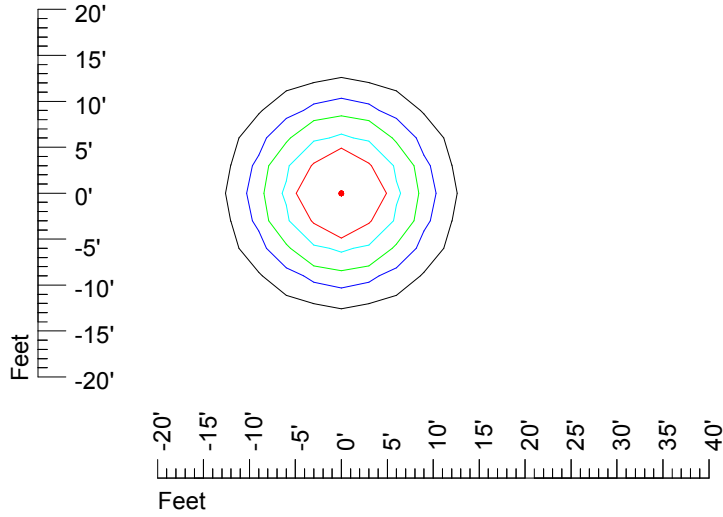

IES Photometric files MR16 LED 12v 6w G776-10

Isoline template 15' mounting height

Isoline values — 0.1 fc — 0.25 fc — 0.5 fc — 1.0 fc — 2.0 fc

Mounting height 15' Tilt 0°