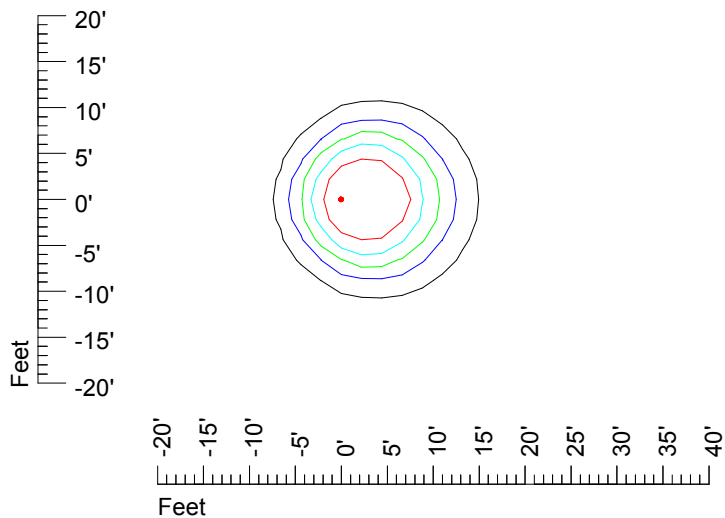

## Isoline template 11' mounting height

Isoline values — 0.1 fc — 0.25 fc — 0.5 fc — 1.0 fc — 2.0 fc

Mounting height 11' Tilt 0°

Mounting height 11' Tilt 30°

Mounting height 11' Tilt 15°

Mounting height 11' Tilt 45°