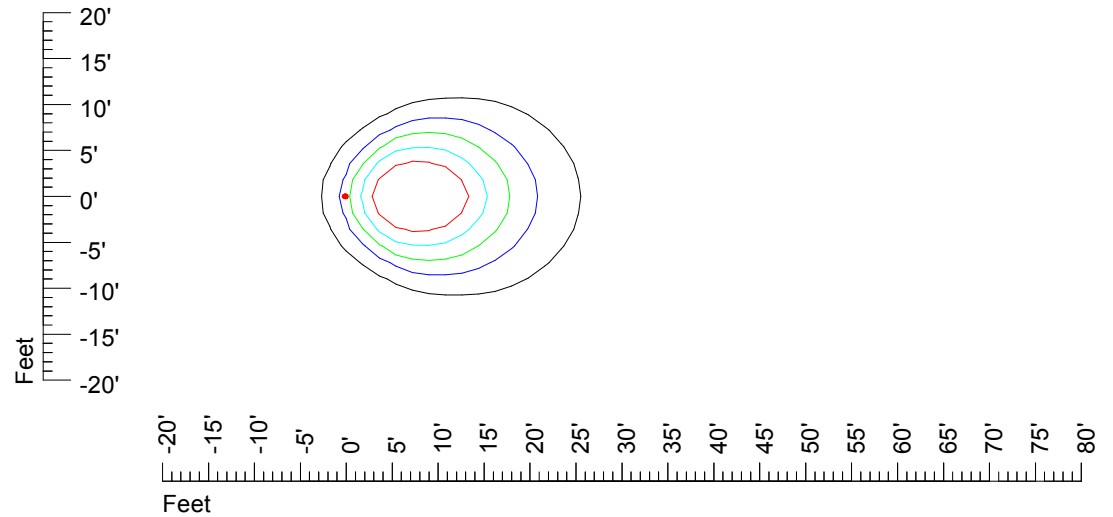

Mounting height 9' Tilt 45°