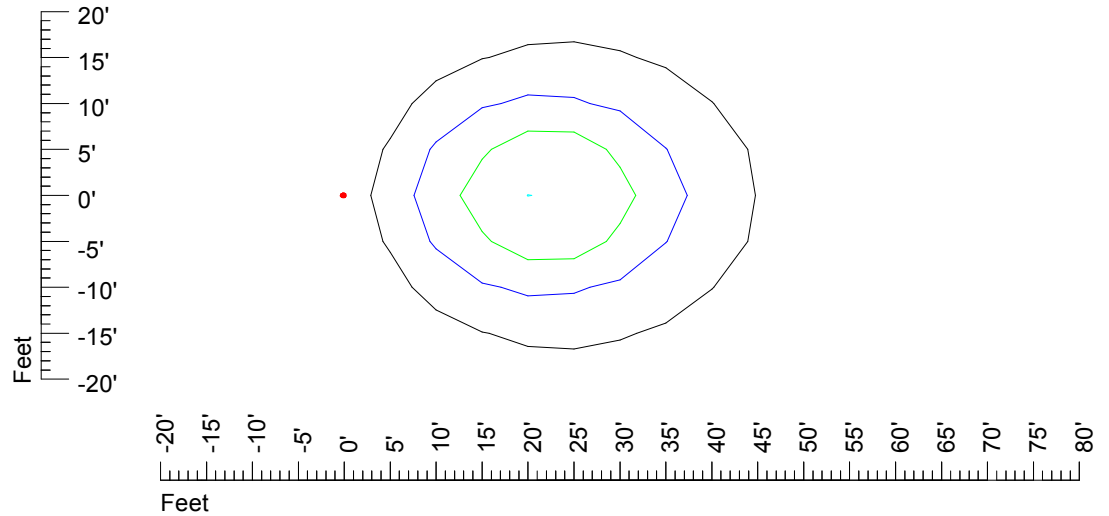

## Isoline template 25' mounting height

Isoline values — 0.1 fc — 0.25 fc — 0.5 fc — 1.0 fc — 2.0 fc

Mounting height 25' Tilt 0°

Mounting height 25' Tilt 30°

Mounting height 25' Tilt 15°

Mounting height 25' Tilt 45°