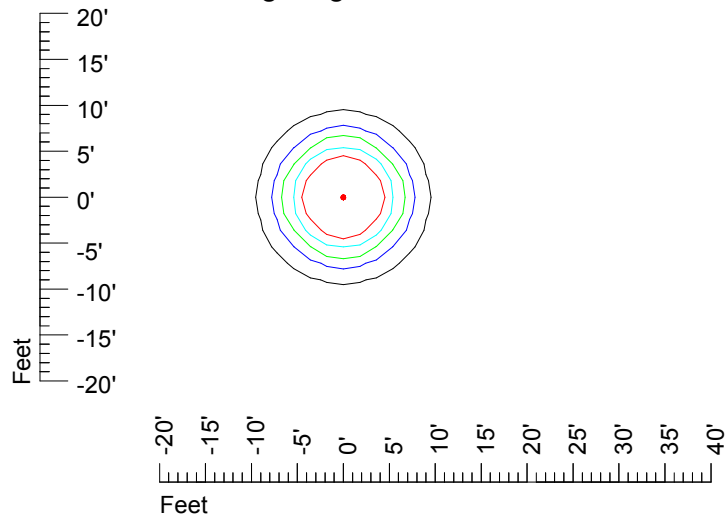

# IES Photometric files MR16 LED 12v 6w G776-10

Isoline template 7' mounting height

Isoline values — 0.1 fc — 0.25 fc — 0.5 fc — 1.0 fc — 2.0 fc

Mounting height 7' Tilt 0°

Mounting height 7' Tilt 30°

Mounting height 7' Tilt 15°

Mounting height 7' Tilt 45°

# IES Photometric files MR16 LED 12v 6w G776-10

Isoline template 9' mounting height

Isoline values — 0.1 fc — 0.25 fc — 0.5 fc — 1.0 fc — 2.0 fc

Mounting height 9' Tilt 0°

Mounting height 9' Tilt 30°

Mounting height 9' Tilt 15°

## Isoline template 20' mounting height

Isoline values — 0.1 fc — 0.25 fc — 0.5 fc — 1.0 fc — 2.0 fc

Mounting height 20' Tilt 0°

Mounting height 20' Tilt 30°

Mounting height 20' Tilt 15°

Mounting height 20' Tilt 45°