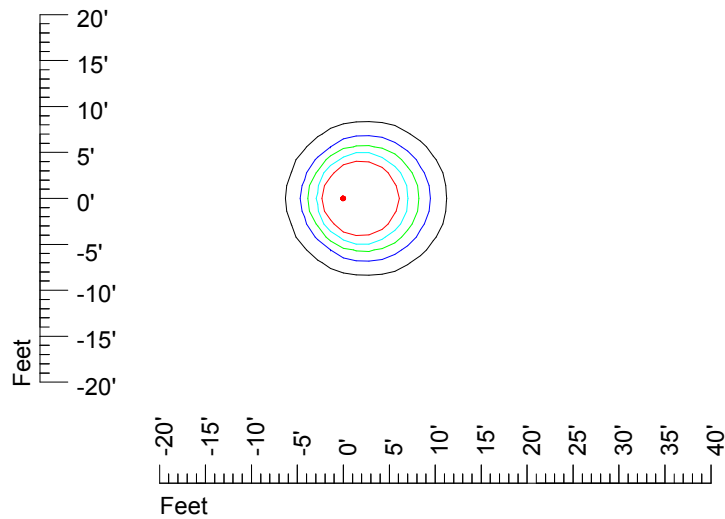

# IES Photometric files MR16 LED 12v 6w G776-10

Isoline template 7' mounting height

Isoline values — 0.1 fc — 0.25 fc — 0.5 fc — 1.0 fc — 2.0 fc

Mounting height 7' Tilt 0°

Mounting height 7' Tilt 30°

Mounting height 7' Tilt 15°

Mounting height 7' Tilt 45°

# IES Photometric files MR16 LED 12v 6w G776-10

Isoline template 9' mounting height

Isoline values — 0.1 fc — 0.25 fc — 0.5 fc — 1.0 fc — 2.0 fc

Mounting height 9' Tilt 0°

Mounting height 9' Tilt 30°

Mounting height 9' Tilt 15°

## Isoline template 20' mounting height

Isoline values — 0.1 fc — 0.25 fc — 0.5 fc — 1.0 fc — 2.0 fc

Mounting height 20' Tilt 0°

Mounting height 20' Tilt 30°

Mounting height 20' Tilt 15°

Mounting height 20' Tilt 45°