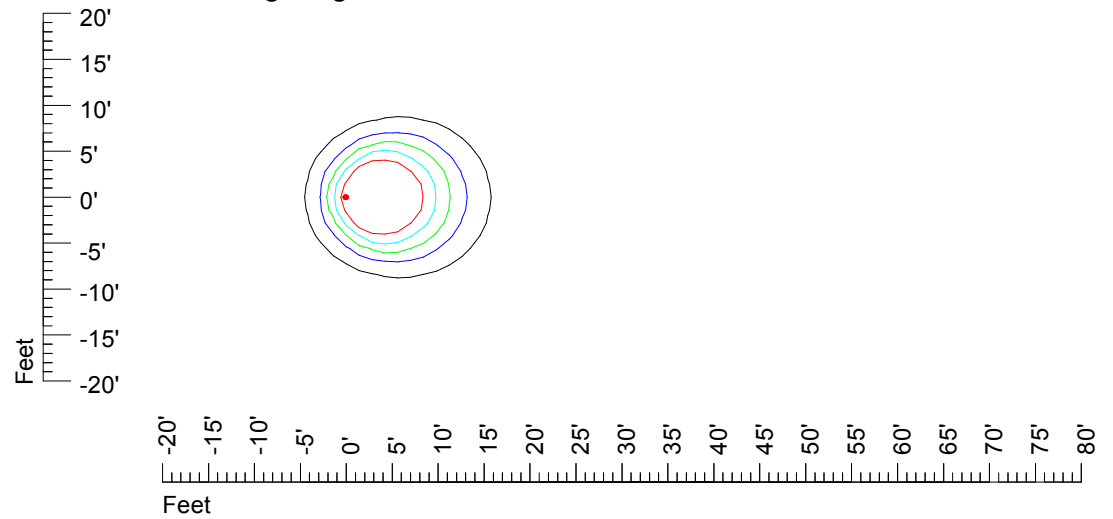

# IES Photometric files MR16 LED 12v 6w G776-10

Isoline template 7' mounting height

Isoline values — 0.1 fc — 0.25 fc — 0.5 fc — 1.0 fc — 2.0 fc

Mounting height 7' Tilt 0°

Mounting height 7' Tilt 30°

Mounting height 7' Tilt 15°