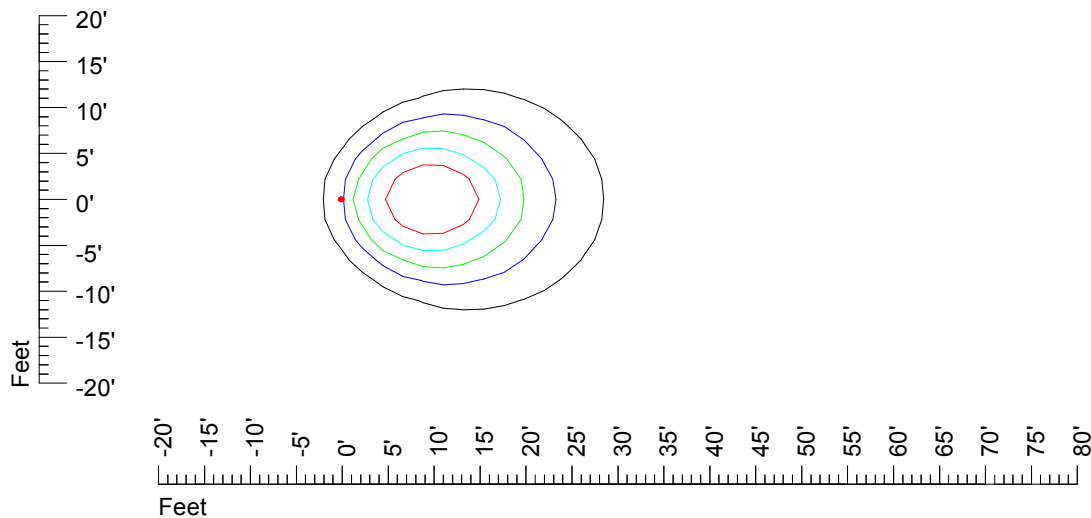

## Isoline template 11' mounting height

Isoline values — 0.1 fc — 0.25 fc — 0.5 fc — 1.0 fc — 2.0 fc

Mounting height 11' Tilt 0°

Mounting height 11' Tilt 30°

Mounting height 11' Tilt 15°

Mounting height 11' Tilt 45°