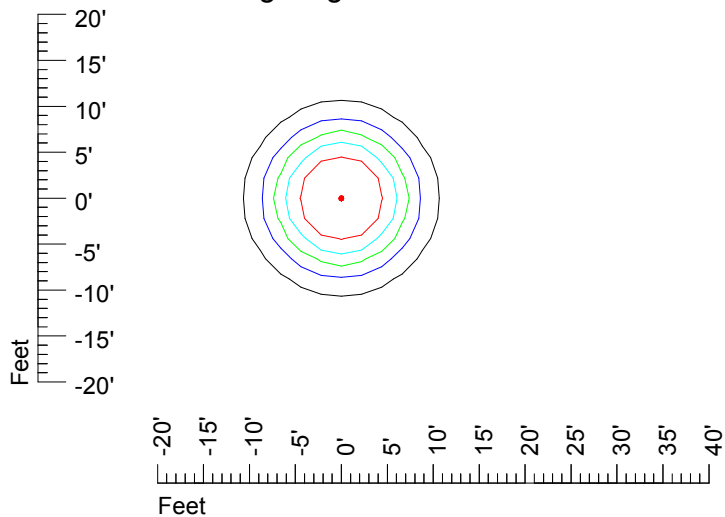

IES Photometric files MR16 LED 12v 6w G776-10

Isoline template 11' mounting height

Isoline values — 0.1 fc — 0.25 fc — 0.5 fc — 1.0 fc — 2.0 fc

Mounting height 11' Tilt 0°