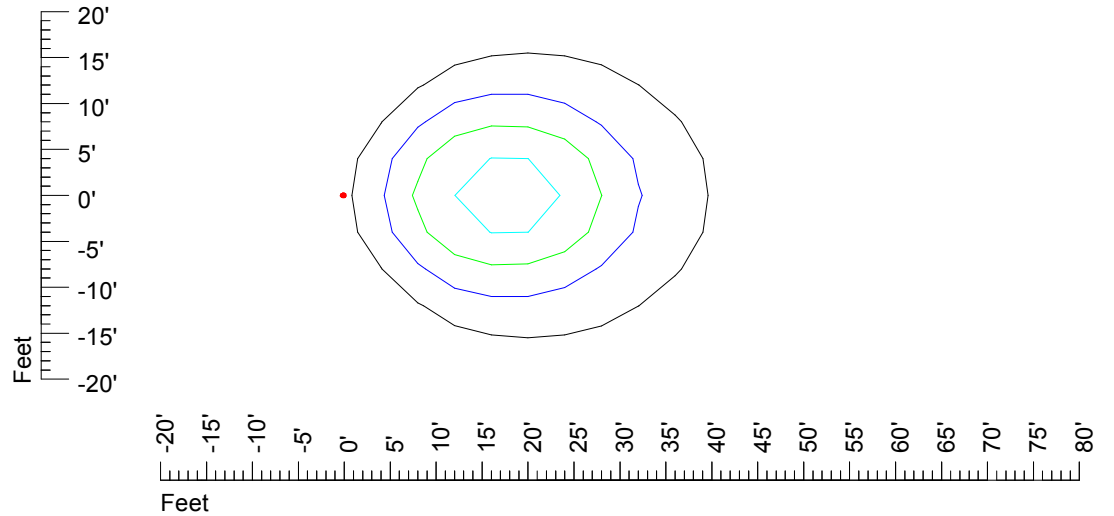

## Isoline template 20' mounting height

Isoline values — 0.1 fc — 0.25 fc — 0.5 fc — 1.0 fc — 2.0 fc

Mounting height 20' Tilt 0°

Mounting height 20' Tilt 30°

Mounting height 20' Tilt 15°

Mounting height 20' Tilt 45°