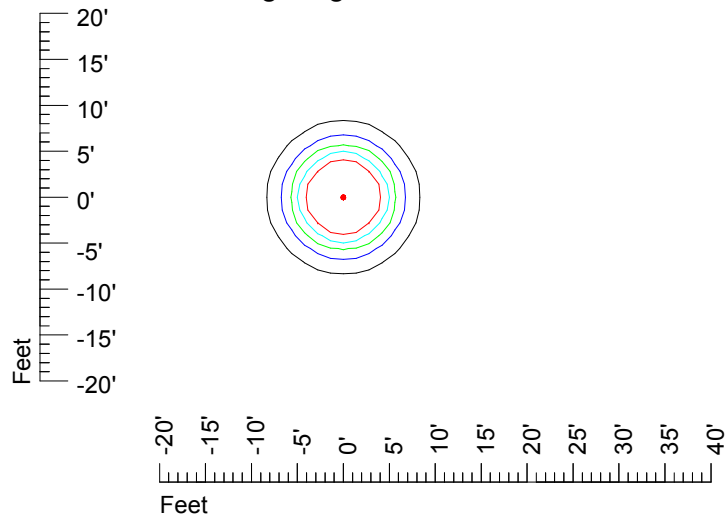

# IES Photometric files MR16 LED 12v 6w G776-10

Isoline template 7' mounting height

Isoline values — 0.1 fc — 0.25 fc — 0.5 fc — 1.0 fc — 2.0 fc

Mounting height 7' Tilt 0°

Mounting height 7' Tilt 30°

Mounting height 7' Tilt 15°

Mounting height 7' Tilt 45°

# IES Photometric files MR16 LED 12v 6w G776-10

Isoline template 9' mounting height

Isoline values — 0.1 fc — 0.25 fc — 0.5 fc — 1.0 fc — 2.0 fc

Mounting height 9' Tilt 0°

Mounting height 9' Tilt 30°

Mounting height 9' Tilt 15°

## Isoline template 20' mounting height

Isoline values — 0.1 fc — 0.25 fc — 0.5 fc — 1.0 fc — 2.0 fc

Mounting height 20' Tilt 0°

Mounting height 20' Tilt 30°

Mounting height 20' Tilt 15°

Mounting height 20' Tilt 45°