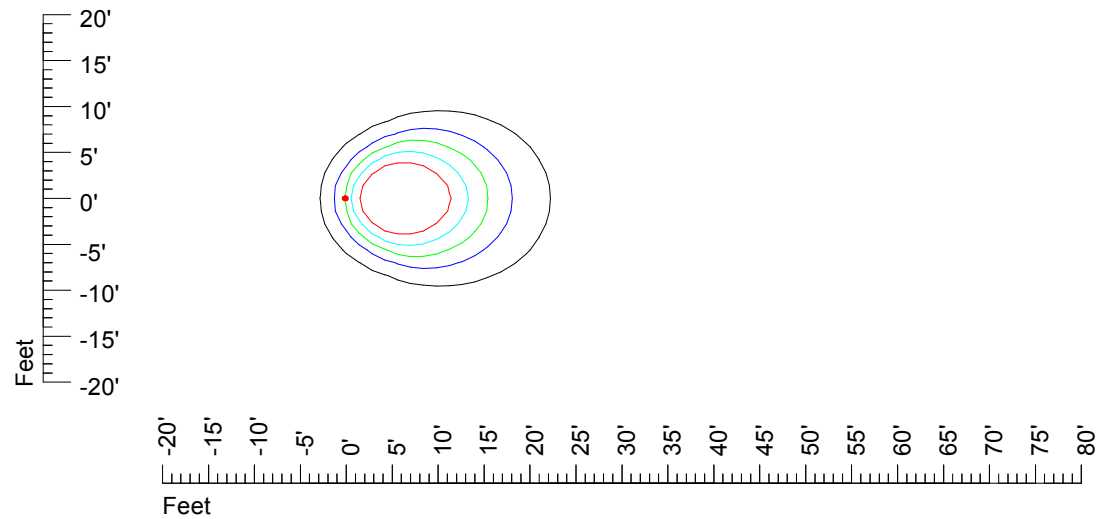

Mounting height 7' Tilt 45°