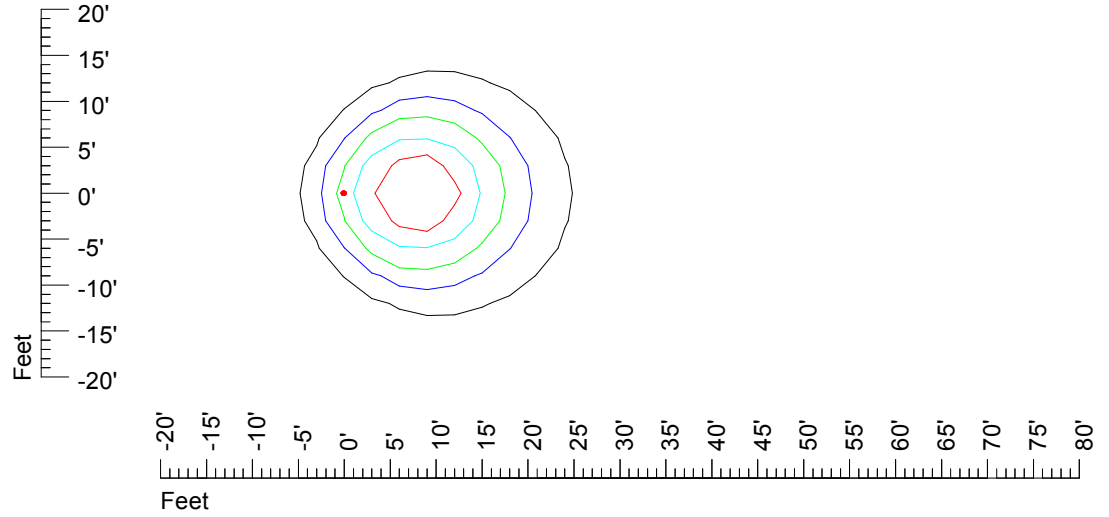

Mounting height 15' Tilt 30°