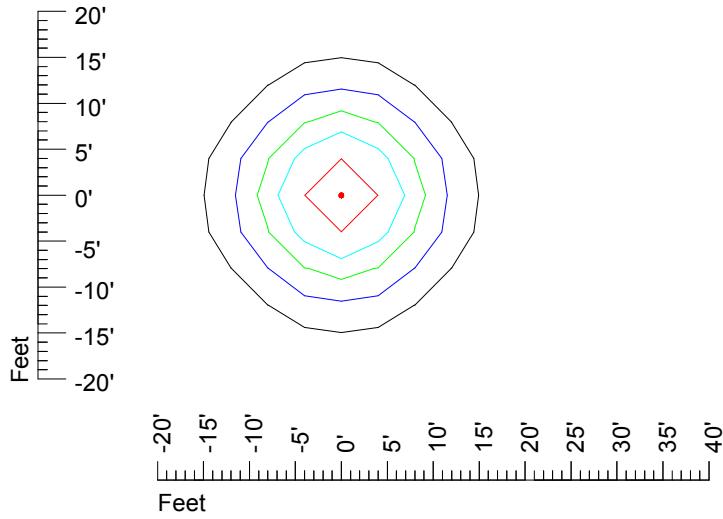

IES Photometric files MR16 LED 12v 6w G776-10

Isoline template 20' mounting height

Isoline values — 0.1 fc — 0.25 fc — 0.5 fc — 1.0 fc — 2.0 fc

Mounting height 20' Tilt 0°