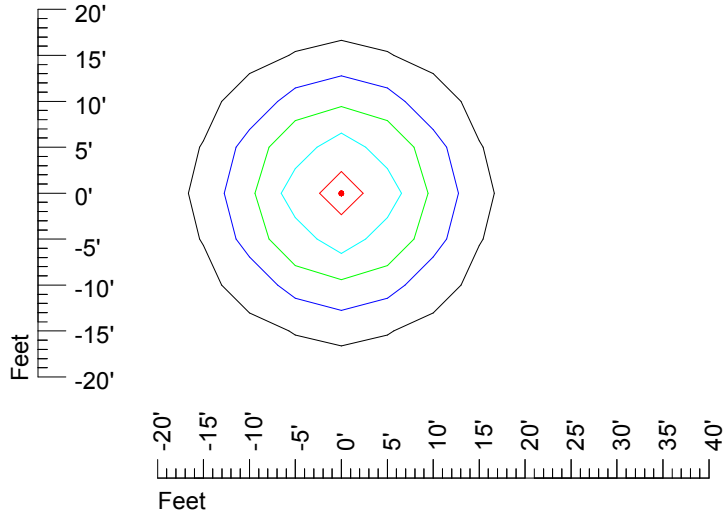

IES Photometric files MR16 LED 12v 6w G776-10

Isoline template 25' mounting height

Isoline values — 0.1 fc — 0.25 fc — 0.5 fc — 1.0 fc — 2.0 fc

Mounting height 25' Tilt 0°