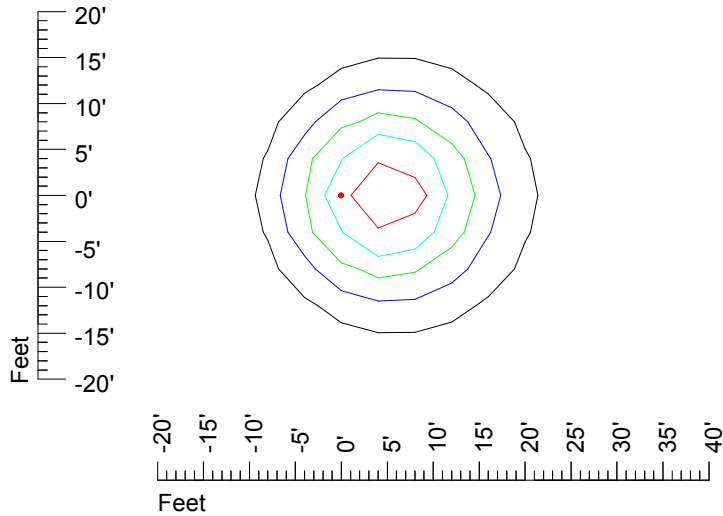

## Isoline template 20' mounting height

Isoline values — 0.1 fc — 0.25 fc — 0.5 fc — 1.0 fc — 2.0 fc

Mounting height 20' Tilt 0°

Mounting height 20' Tilt 30°

Mounting height 20' Tilt 15°

Mounting height 20' Tilt 45°