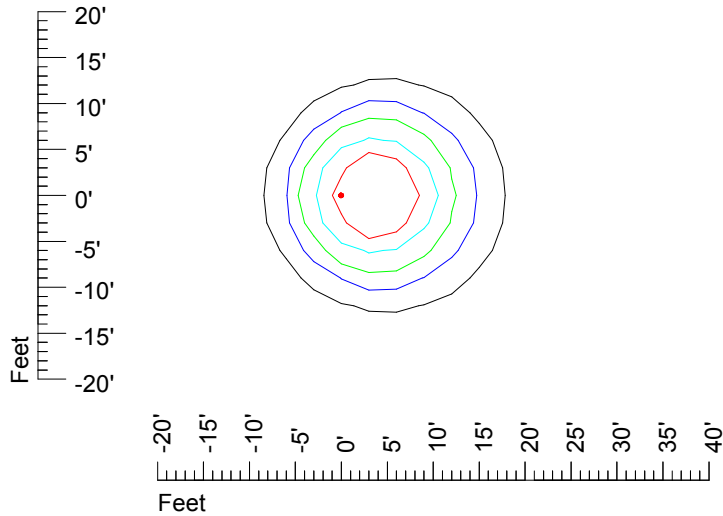

## Isoline template 15' mounting height

Isoline values — 0.1 fc — 0.25 fc — 0.5 fc — 1.0 fc — 2.0 fc

Mounting height 15' Tilt 0°

Mounting height 15' Tilt 30°

Mounting height 15' Tilt 15°

Mounting height 15' Tilt 45°