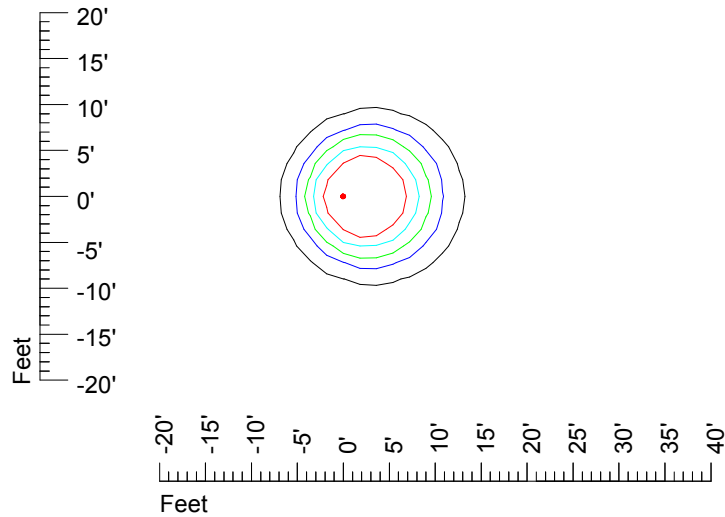

# IES Photometric files MR16 LED 12v 6w G776-10

Isoline template 7' mounting height

Isoline values — 0.1 fc — 0.25 fc — 0.5 fc — 1.0 fc — 2.0 fc

Mounting height 7' Tilt 0°

Mounting height 7' Tilt 30°

Mounting height 7' Tilt 15°

# IES Photometric files MR16 LED 12v 6w G776-10

Isoline template 9' mounting height

Isoline values — 0.1 fc — 0.25 fc — 0.5 fc — 1.0 fc — 2.0 fc

Mounting height 9' Tilt 0°

Mounting height 9' Tilt 30°

Mounting height 9' Tilt 15°