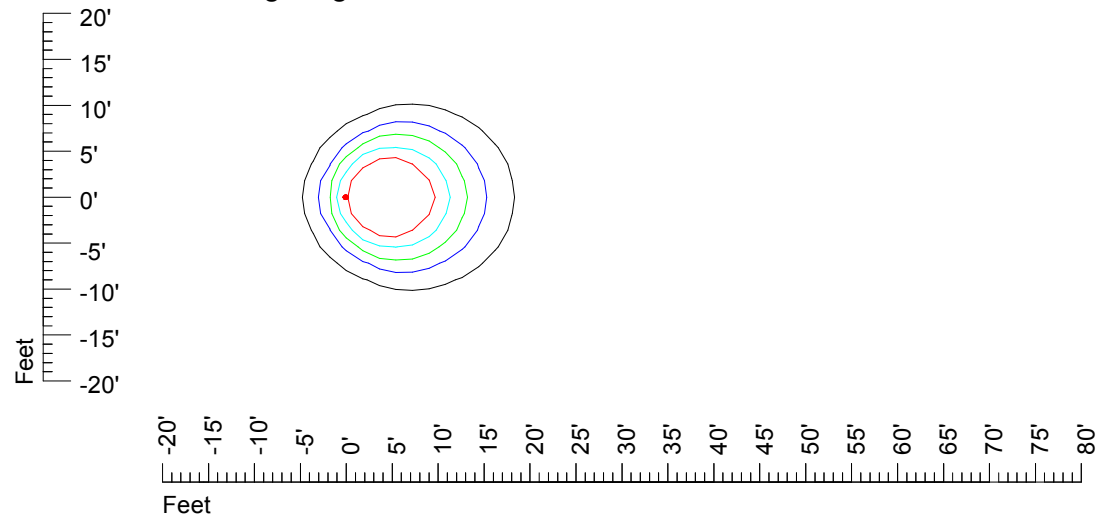

# IES Photometric files MR16 LED 12v 6w G776-10

Isoline template 7' mounting height

Isoline values — 0.1 fc — 0.25 fc — 0.5 fc — 1.0 fc — 2.0 fc

Mounting height 7' Tilt 0°

Mounting height 7' Tilt 30°

Mounting height 7' Tilt 15°

# IES Photometric files MR16 LED 12v 6w G776-10

Isoline template 9' mounting height

Isoline values — 0.1 fc — 0.25 fc — 0.5 fc — 1.0 fc — 2.0 fc

Mounting height 9' Tilt 0°

Mounting height 9' Tilt 30°

Mounting height 9' Tilt 15°