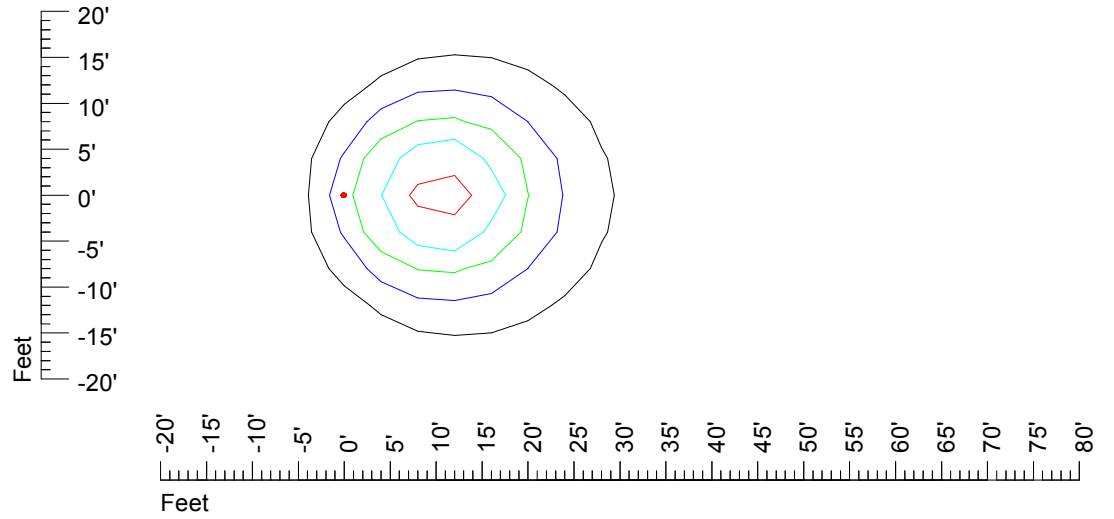

## Isoline template 15' mounting height

Isoline values — 0.1 fc — 0.25 fc — 0.5 fc — 1.0 fc — 2.0 fc

Mounting height 15' Tilt 0°

Mounting height 15' Tilt 30°

Mounting height 15' Tilt 15°

Mounting height 15' Tilt 45°

## Isoline template 20' mounting height

Isoline values — 0.1 fc — 0.25 fc — 0.5 fc — 1.0 fc — 2.0 fc

Mounting height 20' Tilt 0°

Mounting height 20' Tilt 30°

Mounting height 20' Tilt 15°

Mounting height 20' Tilt 45°