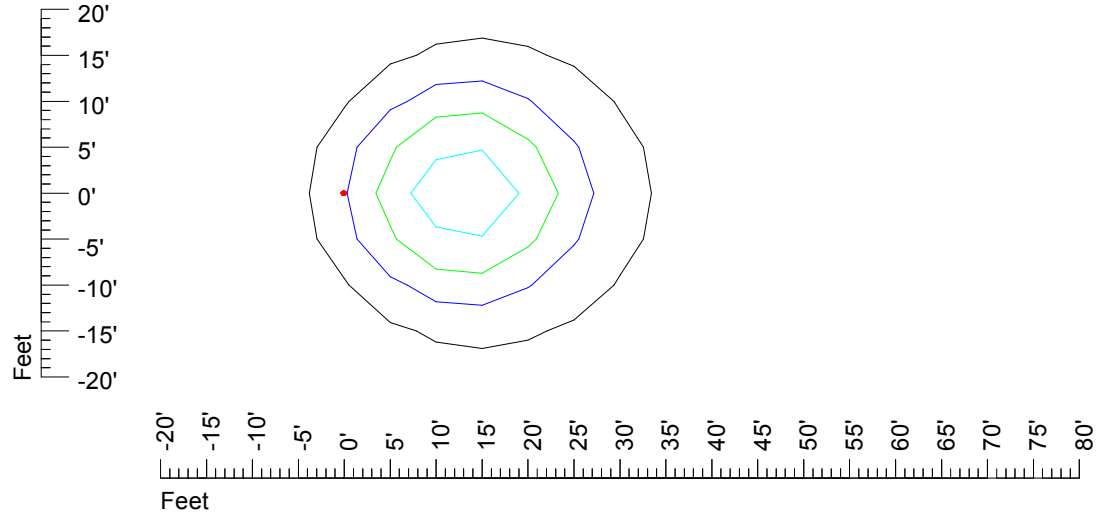

## Isoline template 20' mounting height

Isoline values — 0.1 fc — 0.25 fc — 0.5 fc — 1.0 fc — 2.0 fc

Mounting height 20' Tilt 0°

Mounting height 20' Tilt 30°

Mounting height 20' Tilt 15°

Mounting height 20' Tilt 45°

## Isoline template 25' mounting height

Isoline values — 0.1 fc — 0.25 fc — 0.5 fc — 1.0 fc — 2.0 fc

Mounting height 25' Tilt 0°

Mounting height 25' Tilt 30°

Mounting height 25' Tilt 15°

Mounting height 25' Tilt 45°