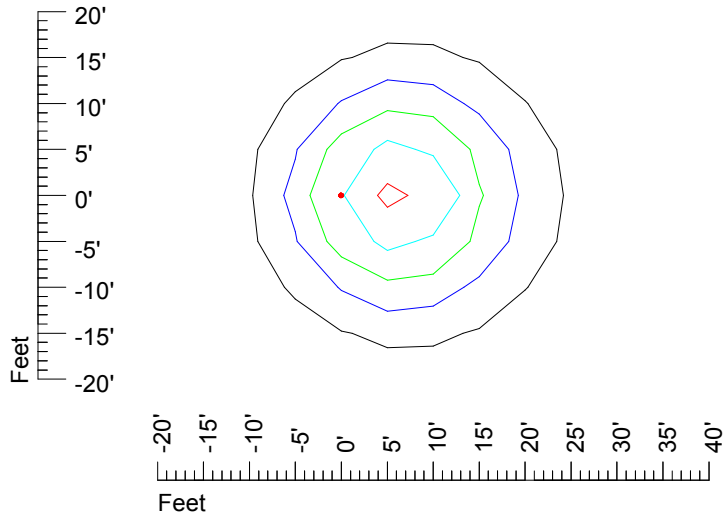

## Isoline template 20' mounting height

Isoline values — 0.1 fc — 0.25 fc — 0.5 fc — 1.0 fc — 2.0 fc

Mounting height 20' Tilt 0°

Mounting height 20' Tilt 30°

Mounting height 20' Tilt 15°

Mounting height 20' Tilt 45°

## Isoline template 25' mounting height

Isoline values — 0.1 fc — 0.25 fc — 0.5 fc — 1.0 fc — 2.0 fc

Mounting height 25' Tilt 0°

Mounting height 25' Tilt 30°

Mounting height 25' Tilt 15°

Mounting height 25' Tilt 45°