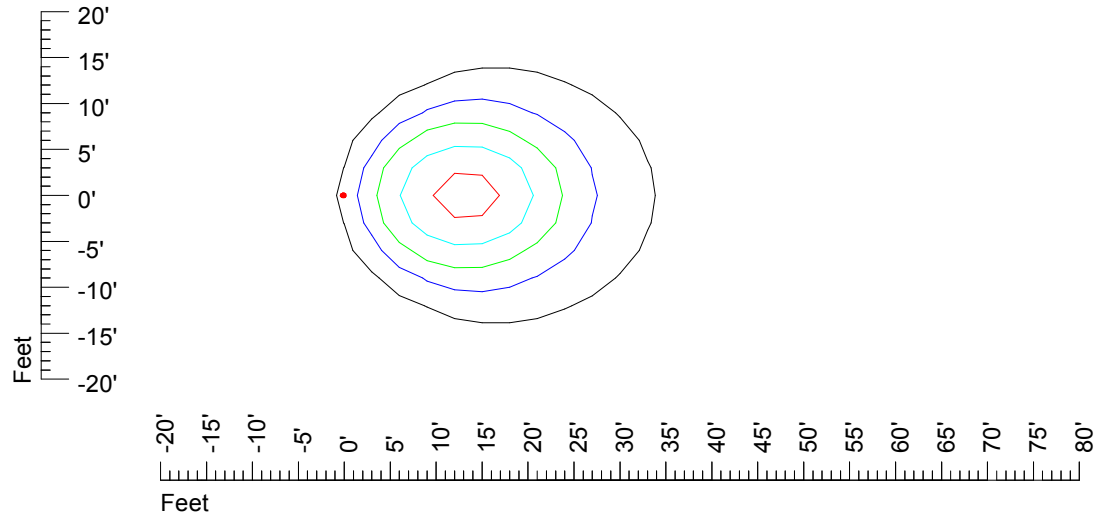

## Isoline template 15' mounting height

Isoline values — 0.1 fc — 0.25 fc — 0.5 fc — 1.0 fc — 2.0 fc

Mounting height 15' Tilt 0°

Mounting height 15' Tilt 30°

Mounting height 15' Tilt 15°

Mounting height 15' Tilt 45°