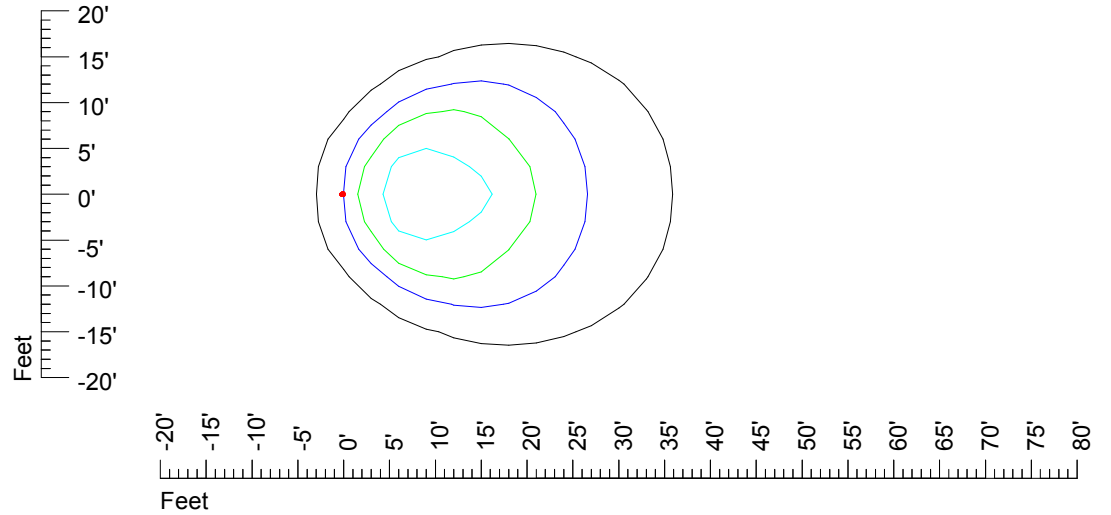

Mounting height 11' Tilt 30°

Mounting height 11' Tilt 15°

Mounting height 11' Tilt 45°

IES Photometric files HAZ-S2 LED 12V6W L817C

Isoline template 15' mounting height

Isoline values — 0.1 fc — 0.25 fc — 0.5 fc — 1.0 fc — 2.0 fc

Mounting height 15' Tilt 0°

Mounting height 15' Tilt 30°

Mounting height 15' Tilt 15°

Mounting height 15' Tilt 45°

IES Photometric files HAZ-S2 LED 12V6W L817C

Isoline template 20' mounting height

Isoline values — 0.1 fc — 0.25 fc — 0.5 fc — 1.0 fc — 2.0 fc

Mounting height 20' Tilt 0°

Mounting height 20' Tilt 30°

Mounting height 20' Tilt 15°

Mounting height 20' Tilt 45°

IES Photometric files HAZ-S2 LED 12V6W L817C

Isoline template 25' mounting height

Isoline values — 0.1 fc — 0.25 fc — 0.5 fc — 1.0 fc — 2.0 fc