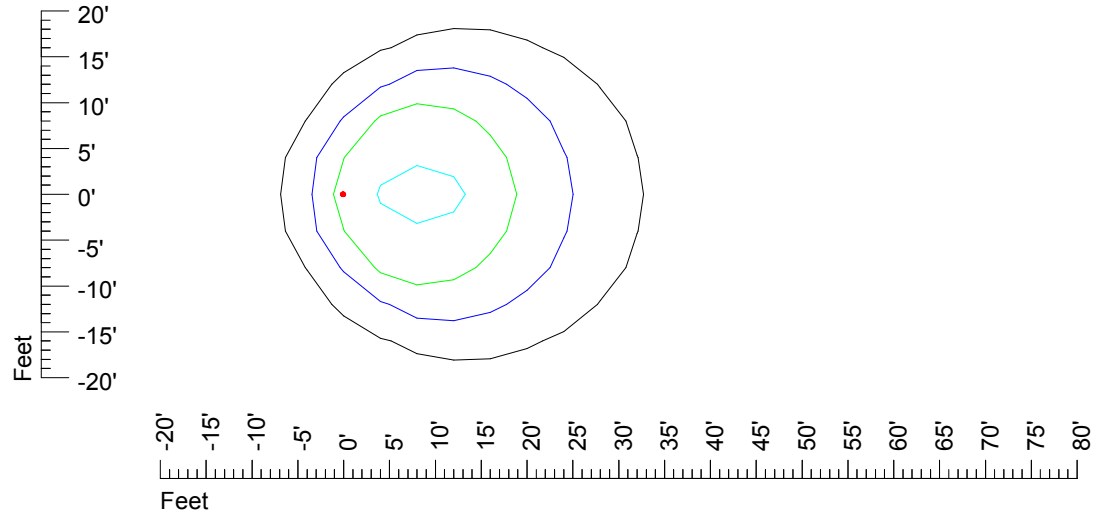

Mounting height 11' Tilt 30°

Mounting height 11' Tilt 15°

Mounting height 11' Tilt 45°

IES Photometric files HAZ-S2 LED 12V6W L817C

Isoline template 15' mounting height

Isoline values — 0.1 fc — 0.25 fc — 0.5 fc — 1.0 fc — 2.0 fc

Mounting height 15' Tilt 0°

Mounting height 15' Tilt 30°

Mounting height 15' Tilt 15°

Mounting height 15' Tilt 45°

IES Photometric files HAZ-S2 LED 12V6W L817C

Isoline template 20' mounting height

Isoline values — 0.1 fc — 0.25 fc — 0.5 fc — 1.0 fc — 2.0 fc

Mounting height 20' Tilt 0°

Mounting height 20' Tilt 30°

Mounting height 20' Tilt 15°

Mounting height 20' Tilt 45°

IES Photometric files HAZ-S2 LED 12V6W L817C

Isoline template 25' mounting height

Isoline values — 0.1 fc — 0.25 fc — 0.5 fc — 1.0 fc — 2.0 fc