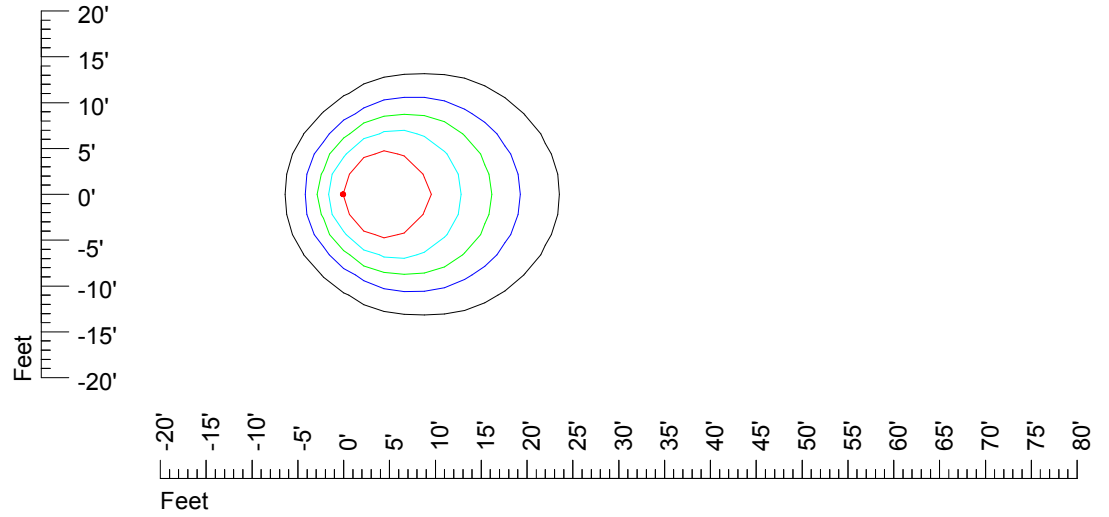

Mounting height 7' Tilt 45°

IES Photometric files HAZ-S2 LED 12V6W L817C

Isoline template 9' mounting height

Isoline values — 0.1 fc — 0.25 fc — 0.5 fc — 1.0 fc — 2.0 fc

Mounting height 9' Tilt 0°

Mounting height 9' Tilt 30°

Mounting height 9' Tilt 15°

Mounting height 9' Tilt 45°

IES Photometric files HAZ-S2 LED 12V6W L817C

Isoline template 11' mounting height

Isoline values — 0.1 fc — 0.25 fc — 0.5 fc — 1.0 fc — 2.0 fc

Mounting height 11' Tilt 0°

Mounting height 11' Tilt 30°

Mounting height 11' Tilt 15°

Mounting height 11' Tilt 45°

IES Photometric files HAZ-S2 LED 12V6W L817C

Isoline template 15' mounting height

Isoline values — 0.1 fc — 0.25 fc — 0.5 fc — 1.0 fc — 2.0 fc