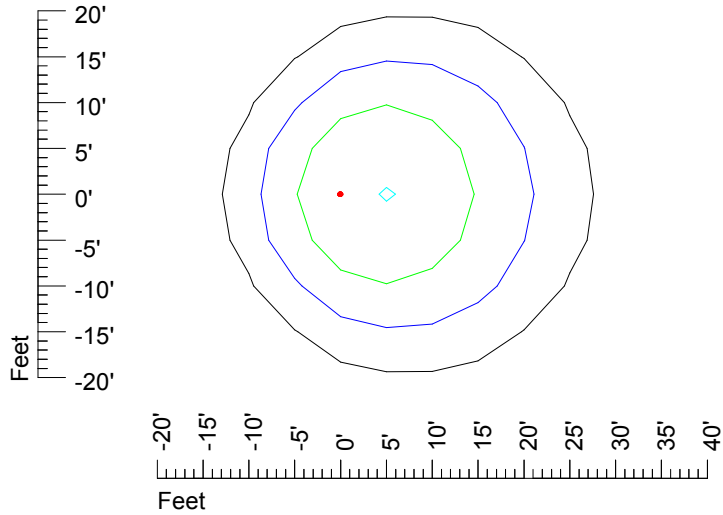

Mounting height 11' Tilt 30°

Mounting height 11' Tilt 15°

Mounting height 11' Tilt 45°

IES Photometric files HAZ-S2 LED 12V6W L817C

Isoline template 15' mounting height

Isoline values — 0.1 fc — 0.25 fc — 0.5 fc — 1.0 fc — 2.0 fc

Mounting height 15' Tilt 0°

Mounting height 15' Tilt 30°

Mounting height 15' Tilt 15°

Mounting height 15' Tilt 45°

IES Photometric files HAZ-S2 LED 12V6W L817C

Isoline template 20' mounting height

Isoline values — 0.1 fc — 0.25 fc — 0.5 fc — 1.0 fc — 2.0 fc

Mounting height 20' Tilt 0°

Mounting height 20' Tilt 30°

Mounting height 20' Tilt 15°

Mounting height 20' Tilt 45°

IES Photometric files HAZ-S2 LED 12V6W L817C

Isoline template 25' mounting height

Isoline values — 0.1 fc — 0.25 fc — 0.5 fc — 1.0 fc — 2.0 fc

Mounting height 25' Tilt 0°

Mounting height 25' Tilt 30°

Mounting height 25' Tilt 15°

Mounting height 25' Tilt 45°

IES Photometric files HAZ-S2 LED 12V6W L817C

Isoline template 30' mounting height

Isoline values — 0.1 fc — 0.25 fc — 0.5 fc — 1.0 fc — 2.0 fc