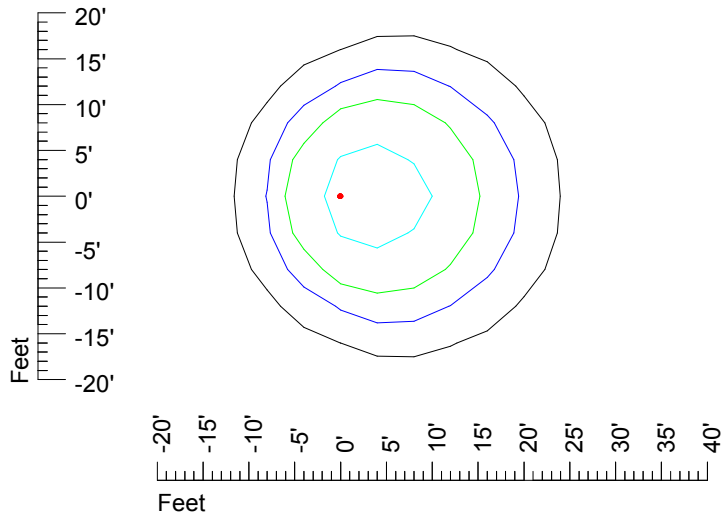

Mounting height 9' Tilt 15°

Mounting height 9' Tilt 45°

IES Photometric files HAZ-S2 LED 12V6W L817C

Isoline template 11' mounting height

Isoline values — 0.1 fc — 0.25 fc — 0.5 fc — 1.0 fc — 2.0 fc

Mounting height 11' Tilt 0°

Mounting height 11' Tilt 30°

Mounting height 11' Tilt 15°

Mounting height 11' Tilt 45°

IES Photometric files HAZ-S2 LED 12V6W L817C

Isoline template 15' mounting height

Isoline values — 0.1 fc — 0.25 fc — 0.5 fc — 1.0 fc — 2.0 fc

Mounting height 15' Tilt 0°

Mounting height 15' Tilt 30°

Mounting height 15' Tilt 15°

Mounting height 15' Tilt 45°

IES Photometric files HAZ-S2 LED 12V6W L817C

Isoline template 20' mounting height

Isoline values — 0.1 fc — 0.25 fc — 0.5 fc — 1.0 fc — 2.0 fc

Mounting height 20' Tilt 0°

Mounting height 20' Tilt 30°

Mounting height 20' Tilt 15°

Mounting height 20' Tilt 45°

IES Photometric files HAZ-S2 LED 12V6W L817C

Isoline template 25' mounting height

Isoline values — 0.1 fc — 0.25 fc — 0.5 fc — 1.0 fc — 2.0 fc