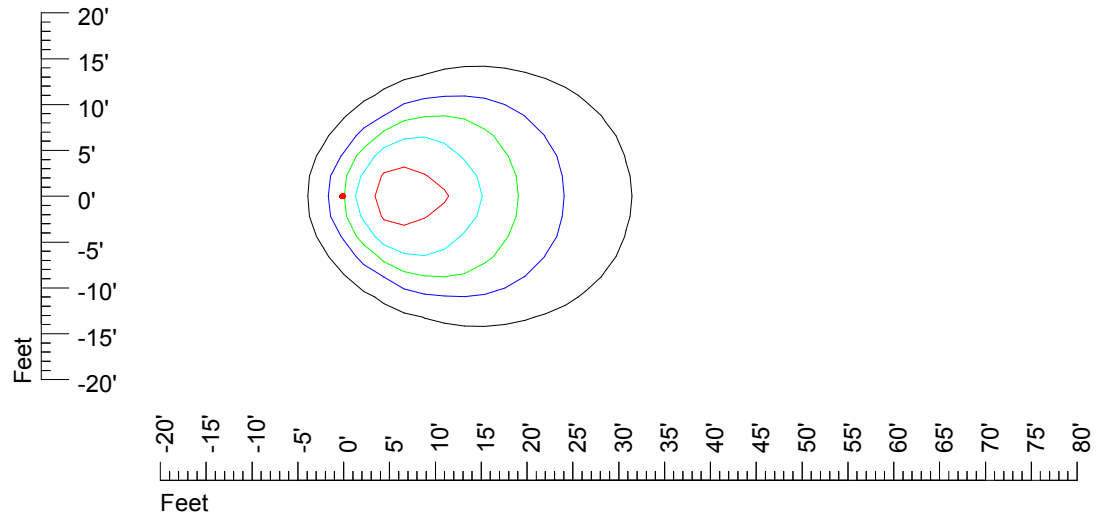

IES Photometric files HAZ-S2 LED 12V6W L817C

Isoline template 7' mounting height

Isoline values — 0.1 fc — 0.25 fc — 0.5 fc — 1.0 fc — 2.0 fc

Mounting height 7' Tilt 0°

Mounting height 7' Tilt 30°

Mounting height 7' Tilt 15°

Mounting height 7' Tilt 45°

IES Photometric files HAZ-S2 LED 12V6W L817C

Isoline template 9' mounting height

Isoline values — 0.1 fc — 0.25 fc — 0.5 fc — 1.0 fc — 2.0 fc

Mounting height 9' Tilt 0°

Mounting height 9' Tilt 30°

Mounting height 9' Tilt 15°

Mounting height 9' Tilt 45°

IES Photometric files HAZ-S2 LED 12V6W L817C

Isoline template 11' mounting height

Isoline values — 0.1 fc — 0.25 fc — 0.5 fc — 1.0 fc — 2.0 fc

Mounting height 11' Tilt 0°

Mounting height 11' Tilt 30°

Mounting height 11' Tilt 15°

Mounting height 11' Tilt 45°

IES Photometric files HAZ-S2 LED 12V6W L817C

Isoline template 15' mounting height

Isoline values — 0.1 fc — 0.25 fc — 0.5 fc — 1.0 fc — 2.0 fc