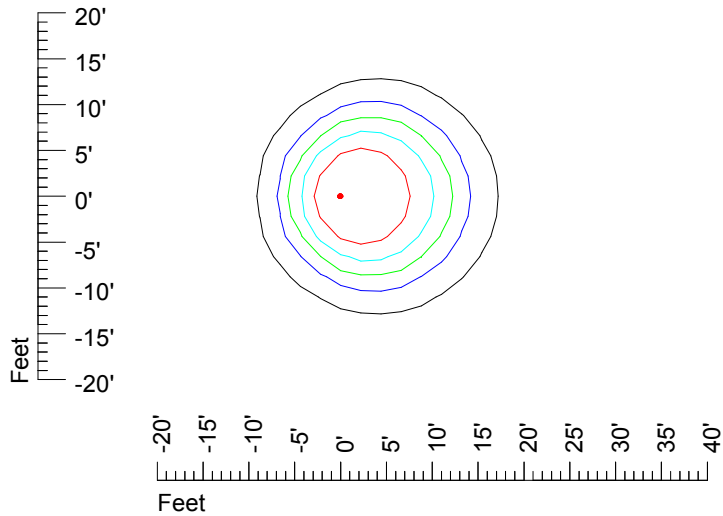

IES Photometric files HAZ-S2 LED 12V6W L817C

Isoline template 7' mounting height

Isoline values — 0.1 fc — 0.25 fc — 0.5 fc — 1.0 fc — 2.0 fc

Mounting height 7' Tilt 0°

Mounting height 7' Tilt 30°

Mounting height 7' Tilt 15°

Mounting height 7' Tilt 45°

IES Photometric files HAZ-S2 LED 12V6W L817C

Isoline template 9' mounting height

Isoline values — 0.1 fc — 0.25 fc — 0.5 fc — 1.0 fc — 2.0 fc

Mounting height 9' Tilt 0°

Mounting height 9' Tilt 30°

Mounting height 9' Tilt 15°

Mounting height 9' Tilt 45°

IES Photometric files HAZ-S2 LED 12V6W L817C

Isoline template 11' mounting height

Isoline values — 0.1 fc — 0.25 fc — 0.5 fc — 1.0 fc — 2.0 fc

Mounting height 11' Tilt 0°

Mounting height 11' Tilt 30°

Mounting height 11' Tilt 15°

Mounting height 11' Tilt 45°

IES Photometric files HAZ-S2 LED 12V6W L817C

Isoline template 15' mounting height

Isoline values — 0.1 fc — 0.25 fc — 0.5 fc — 1.0 fc — 2.0 fc