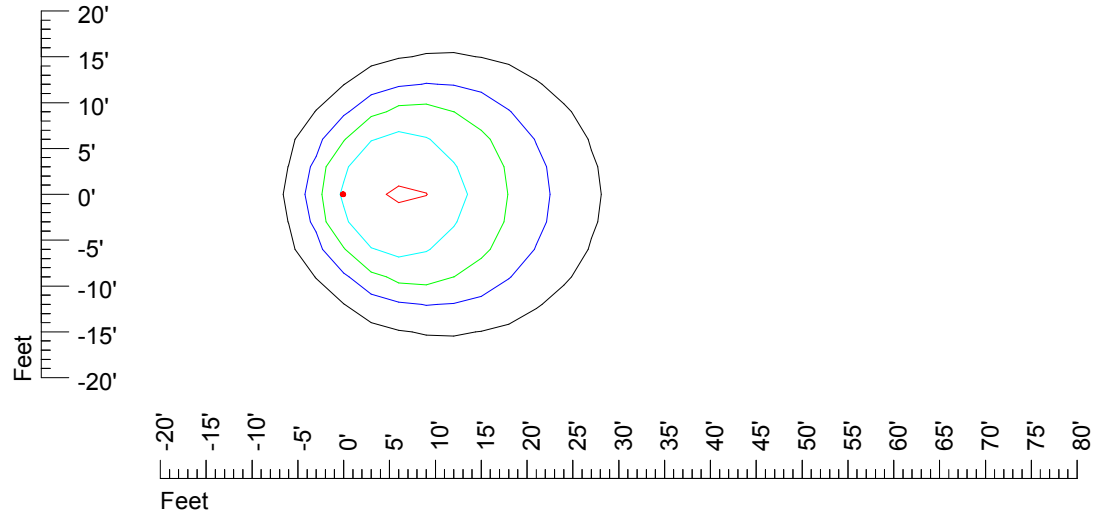

Mounting height 9' Tilt 15°

Mounting height 9' Tilt 45°

IES Photometric files HAZ-S2 LED 12V6W L817C

Isoline template 11' mounting height

Isoline values — 0.1 fc — 0.25 fc — 0.5 fc — 1.0 fc — 2.0 fc

Mounting height 11' Tilt 0°

Mounting height 11' Tilt 30°

Mounting height 11' Tilt 15°

Mounting height 11' Tilt 45°

IES Photometric files HAZ-S2 LED 12V6W L817C

Isoline template 15' mounting height

Isoline values — 0.1 fc — 0.25 fc — 0.5 fc — 1.0 fc — 2.0 fc

Mounting height 15' Tilt 0°

Mounting height 15' Tilt 30°

Mounting height 15' Tilt 15°

Mounting height 15' Tilt 45°

IES Photometric files HAZ-S2 LED 12V6W L817C

Isoline template 20' mounting height

Isoline values — 0.1 fc — 0.25 fc — 0.5 fc — 1.0 fc — 2.0 fc