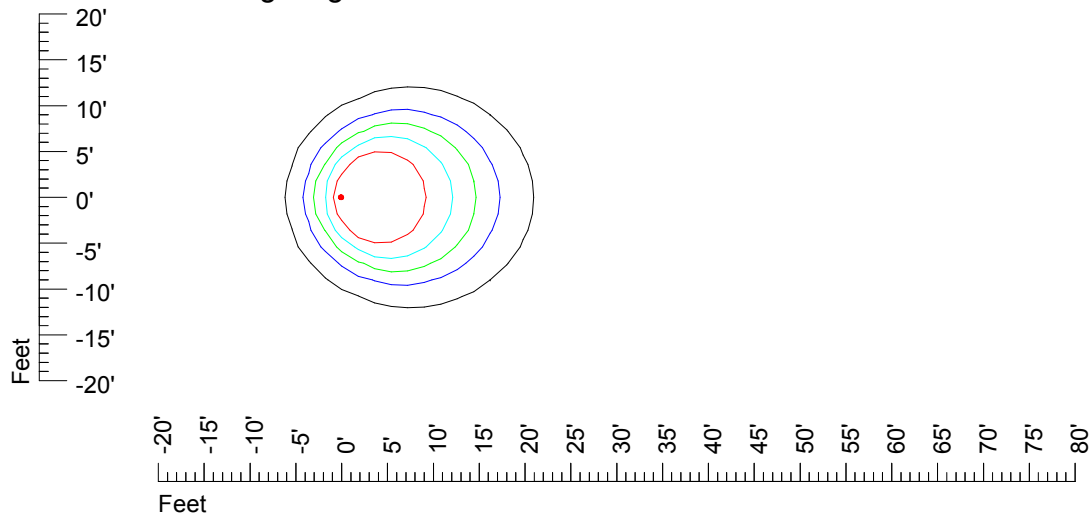

IES Photometric files HAZ-S2 LED 12V6W L817C

Isoline template 7' mounting height

Isoline values — 0.1 fc — 0.25 fc — 0.5 fc — 1.0 fc — 2.0 fc

Mounting height 7' Tilt 0°

Mounting height 7' Tilt 30°

Mounting height 7' Tilt 15°

Mounting height 7' Tilt 45°

IES Photometric files HAZ-S2 LED 12V6W L817C

Isoline template 9' mounting height

Isoline values — 0.1 fc — 0.25 fc — 0.5 fc — 1.0 fc — 2.0 fc

Mounting height 9' Tilt 0°

Mounting height 9' Tilt 30°

Mounting height 9' Tilt 15°

Mounting height 9' Tilt 45°

IES Photometric files HAZ-S2 LED 12V6W L817C

Isoline template 11' mounting height

Isoline values — 0.1 fc — 0.25 fc — 0.5 fc — 1.0 fc — 2.0 fc

Mounting height 11' Tilt 0°