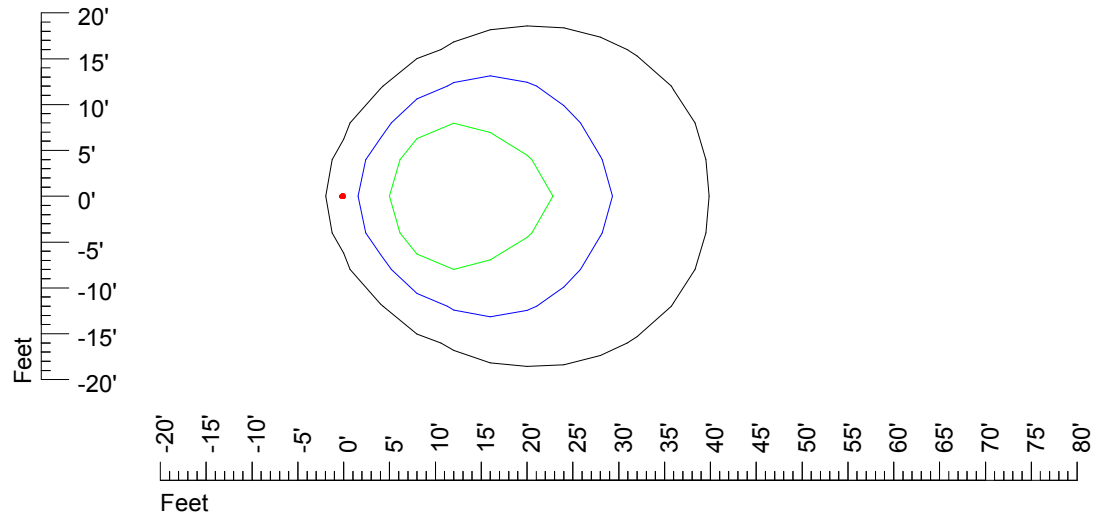

Mounting height 15' Tilt 0°

Mounting height 15' Tilt 30°

Mounting height 15' Tilt 15°

Mounting height 15' Tilt 45°

IES Photometric files HAZ-S2 LED 12V6W L817C

Isoline template 20' mounting height

Isoline values — 0.1 fc — 0.25 fc — 0.5 fc — 1.0 fc — 2.0 fc

Mounting height 20' Tilt 0°

Mounting height 20' Tilt 30°

Mounting height 20' Tilt 15°

Mounting height 20' Tilt 45°

IES Photometric files HAZ-S2 LED 12V6W L817C

Isoline template 25' mounting height

Isoline values — 0.1 fc — 0.25 fc — 0.5 fc — 1.0 fc — 2.0 fc

Mounting height 25' Tilt 0°

Mounting height 25' Tilt 30°

Mounting height 25' Tilt 15°

Mounting height 25' Tilt 45°

IES Photometric files HAZ-S2 LED 12V6W L817C

Isoline template 30' mounting height

Isoline values — 0.1 fc — 0.25 fc — 0.5 fc — 1.0 fc — 2.0 fc