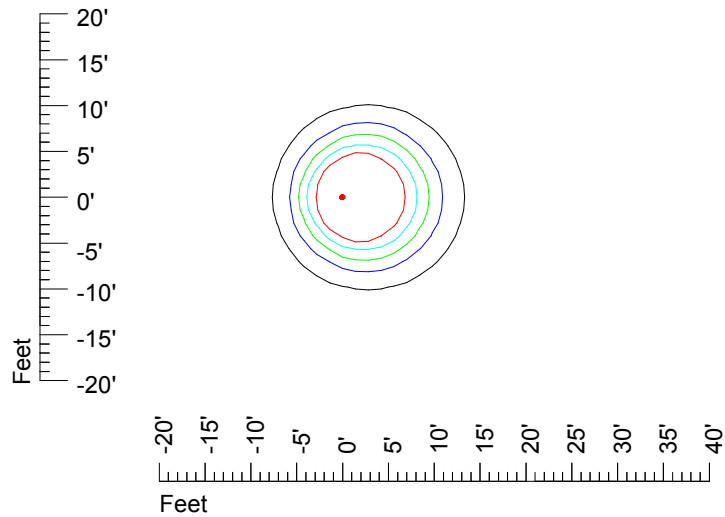

IES Photometric files HAZ-S2 LED 12V6W L817C

Isoline template 7' mounting height

Isoline values — 0.1 fc — 0.25 fc — 0.5 fc — 1.0 fc — 2.0 fc

Mounting height 7' Tilt 0°

Mounting height 7' Tilt 30°

Mounting height 7' Tilt 15°

Mounting height 7' Tilt 45°

IES Photometric files HAZ-S2 LED 12V6W L817C

Isoline template 9' mounting height

Isoline values — 0.1 fc — 0.25 fc — 0.5 fc — 1.0 fc — 2.0 fc

Mounting height 9' Tilt 0°

Mounting height 9' Tilt 30°

Mounting height 9' Tilt 15°

Mounting height 9' Tilt 45°

IES Photometric files HAZ-S2 LED 12V6W L817C

Isoline template 11' mounting height

Isoline values — 0.1 fc — 0.25 fc — 0.5 fc — 1.0 fc — 2.0 fc

Mounting height 11' Tilt 0°

Mounting height 11' Tilt 30°

Mounting height 11' Tilt 15°

Mounting height 11' Tilt 45°

IES Photometric files HAZ-S2 LED 12V6W L817C

Isoline template 15' mounting height

Isoline values — 0.1 fc — 0.25 fc — 0.5 fc — 1.0 fc — 2.0 fc