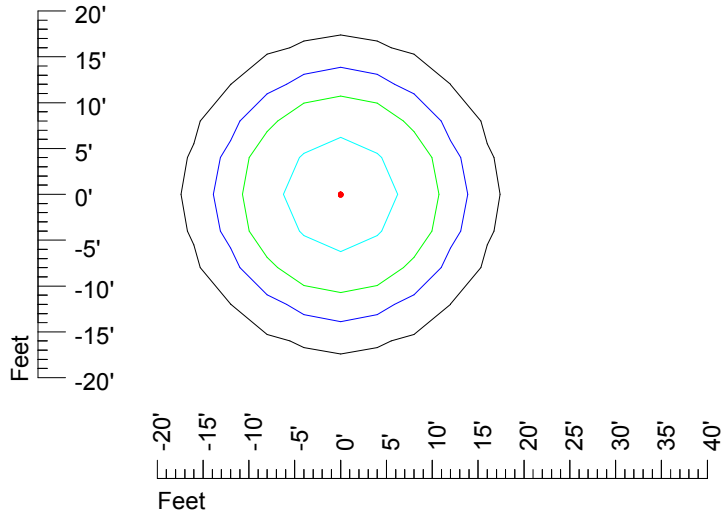

Mounting height 9' Tilt 15°

Mounting height 9' Tilt 45°

IES Photometric files HAZ-S2 LED 12V6W L817C

Isoline template 11' mounting height

Isoline values — 0.1 fc — 0.25 fc — 0.5 fc — 1.0 fc — 2.0 fc

Mounting height 11' Tilt 0°

Mounting height 11' Tilt 30°

Mounting height 11' Tilt 15°

Mounting height 11' Tilt 45°

IES Photometric files HAZ-S2 LED 12V6W L817C

Isoline template 15' mounting height

Isoline values — 0.1 fc — 0.25 fc — 0.5 fc — 1.0 fc — 2.0 fc

Mounting height 15' Tilt 0°

Mounting height 15' Tilt 30°

Mounting height 15' Tilt 15°

Mounting height 15' Tilt 45°

IES Photometric files HAZ-S2 LED 12V6W L817C

Isoline template 20' mounting height

Isoline values — 0.1 fc — 0.25 fc — 0.5 fc — 1.0 fc — 2.0 fc

Mounting height 20' Tilt 0°

Mounting height 20' Tilt 30°

Mounting height 20' Tilt 15°

Mounting height 20' Tilt 45°

IES Photometric files HAZ-S2 LED 12V6W L817C

Isoline template 25' mounting height

Isoline values — 0.1 fc — 0.25 fc — 0.5 fc — 1.0 fc — 2.0 fc