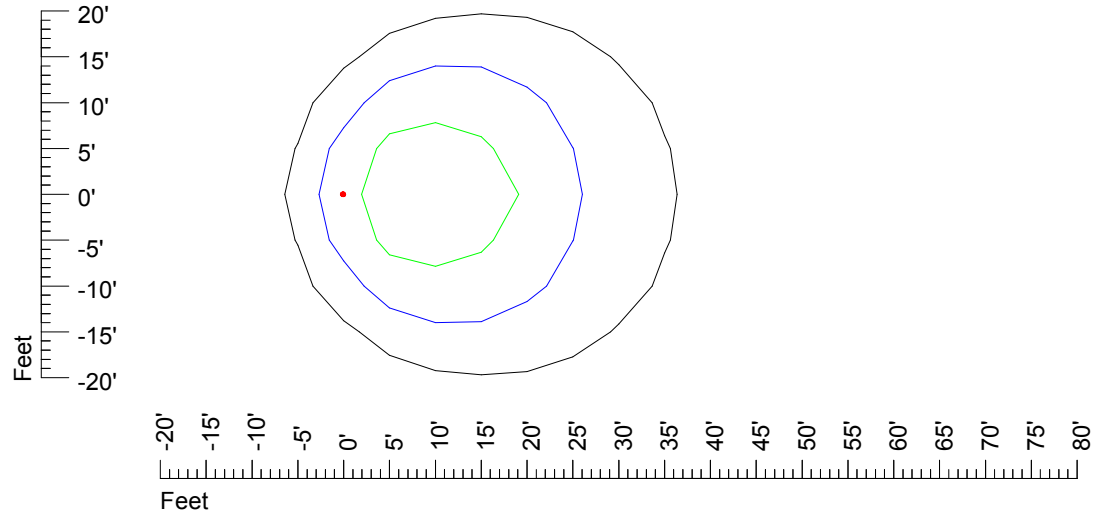

Mounting height 25' Tilt 30°