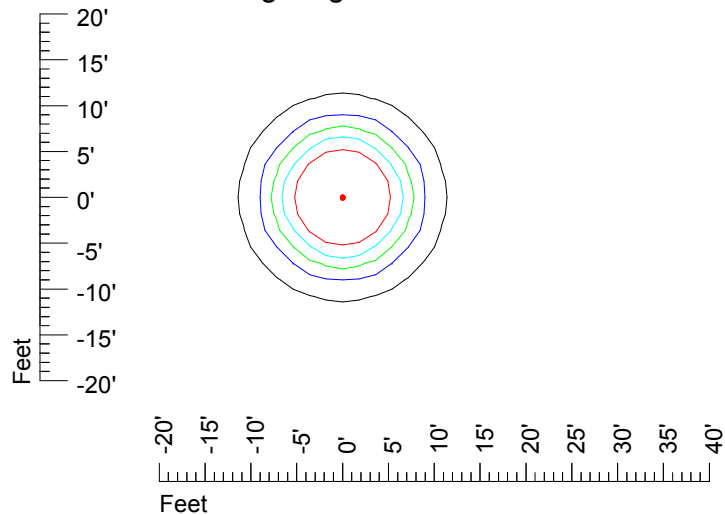

IES Photometric files HAZ-S2 LED 12V6W L817C

Isoline template 7' mounting height

Isoline values — 0.1 fc — 0.25 fc — 0.5 fc — 1.0 fc — 2.0 fc

Mounting height 7' Tilt 0°

Mounting height 7' Tilt 30°

Mounting height 7' Tilt 15°

Mounting height 7' Tilt 45°

IES Photometric files HAZ-S2 LED 12V6W L817C

Isoline template 9' mounting height

Isoline values — 0.1 fc — 0.25 fc — 0.5 fc — 1.0 fc — 2.0 fc

Mounting height 9' Tilt 0°

Mounting height 9' Tilt 30°

Mounting height 9' Tilt 15°

Mounting height 9' Tilt 45°

IES Photometric files HAZ-S2 LED 12V6W L817C

Isoline template 11' mounting height

Isoline values — 0.1 fc — 0.25 fc — 0.5 fc — 1.0 fc — 2.0 fc

Mounting height 11' Tilt 0°

Mounting height 11' Tilt 30°

Mounting height 11' Tilt 15°

Mounting height 11' Tilt 45°

IES Photometric files HAZ-S2 LED 12V6W L817C

Isoline template 15' mounting height

Isoline values — 0.1 fc — 0.25 fc — 0.5 fc — 1.0 fc — 2.0 fc