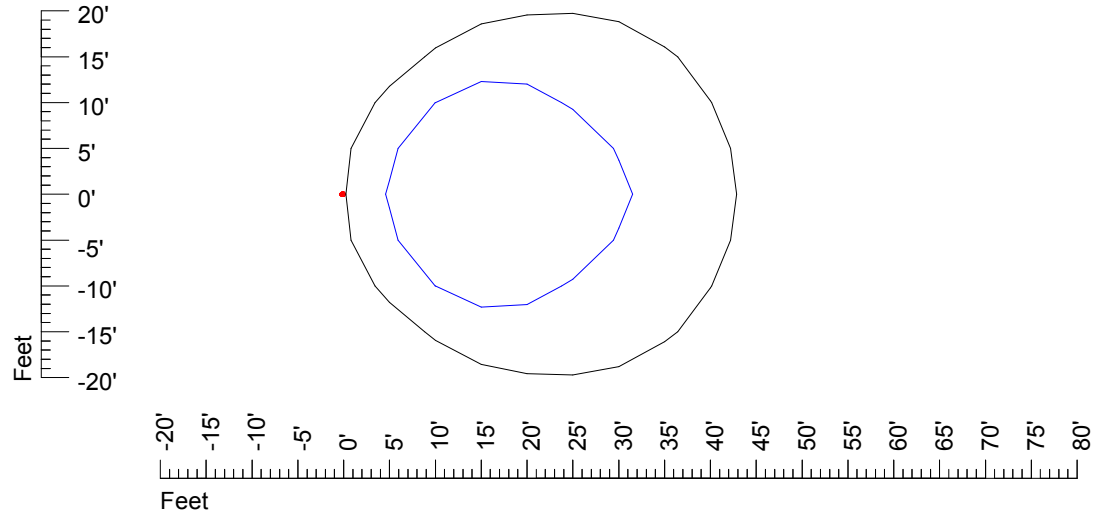

Mounting height 20' Tilt 0°

Mounting height 20' Tilt 30°

Mounting height 20' Tilt 15°

Mounting height 20' Tilt 45°

IES Photometric files HAZ-S2 LED 12V6W L817C

Isoline template 25' mounting height

Isoline values — 0.1 fc — 0.25 fc — 0.5 fc — 1.0 fc — 2.0 fc

Mounting height 25' Tilt 0°

Mounting height 25' Tilt 30°

Mounting height 25' Tilt 15°

Mounting height 25' Tilt 45°

IES Photometric files HAZ-S2 LED 12V6W L817C

Isoline template 30' mounting height

Isoline values — 0.1 fc — 0.25 fc — 0.5 fc — 1.0 fc — 2.0 fc