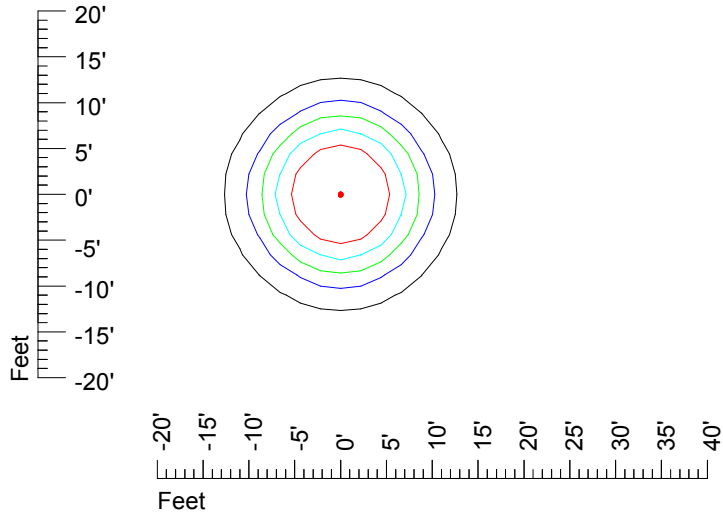

IES Photometric files HAZ-S2 LED 12V6W L817C

Isoline template 7' mounting height

Isoline values — 0.1 fc — 0.25 fc — 0.5 fc — 1.0 fc — 2.0 fc

Mounting height 7' Tilt 0°

Mounting height 7' Tilt 30°

Mounting height 7' Tilt 15°

Mounting height 7' Tilt 45°

IES Photometric files HAZ-S2 LED 12V6W L817C

Isoline template 9' mounting height

Isoline values — 0.1 fc — 0.25 fc — 0.5 fc — 1.0 fc — 2.0 fc

Mounting height 9' Tilt 0°

Mounting height 9' Tilt 30°

Mounting height 9' Tilt 15°

Mounting height 9' Tilt 45°

IES Photometric files HAZ-S2 LED 12V6W L817C

Isoline template 11' mounting height

Isoline values — 0.1 fc — 0.25 fc — 0.5 fc — 1.0 fc — 2.0 fc

Mounting height 11' Tilt 0°

Mounting height 11' Tilt 30°

Mounting height 11' Tilt 15°

Mounting height 11' Tilt 45°

IES Photometric files HAZ-S2 LED 12V6W L817C

Isoline template 15' mounting height

Isoline values — 0.1 fc — 0.25 fc — 0.5 fc — 1.0 fc — 2.0 fc