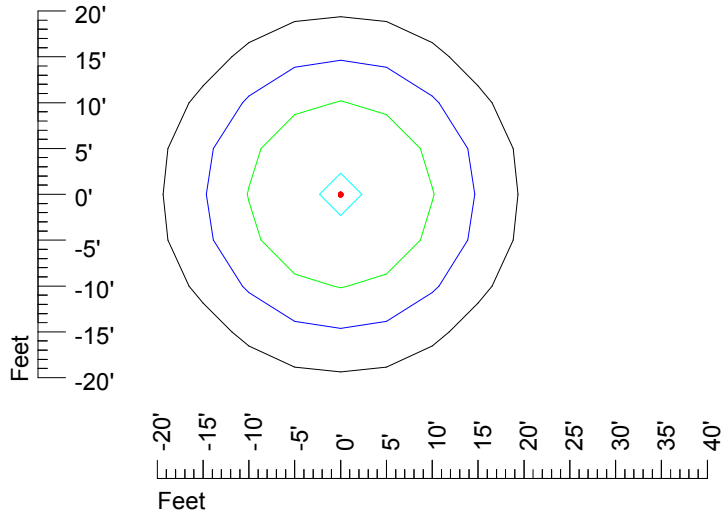

Mounting height 11' Tilt 30°

Mounting height 11' Tilt 15°

Mounting height 11' Tilt 45°

IES Photometric files HAZ-S2 LED 12V6W L817C

Isoline template 15' mounting height

Isoline values — 0.1 fc — 0.25 fc — 0.5 fc — 1.0 fc — 2.0 fc

Mounting height 15' Tilt 0°

Mounting height 15' Tilt 30°

Mounting height 15' Tilt 15°

Mounting height 15' Tilt 45°

IES Photometric files HAZ-S2 LED 12V6W L817C

Isoline template 20' mounting height

Isoline values — 0.1 fc — 0.25 fc — 0.5 fc — 1.0 fc — 2.0 fc

Mounting height 20' Tilt 0°

Mounting height 20' Tilt 30°

Mounting height 20' Tilt 15°

Mounting height 20' Tilt 45°

IES Photometric files HAZ-S2 LED 12V6W L817C

Isoline template 25' mounting height

Isoline values — 0.1 fc — 0.25 fc — 0.5 fc — 1.0 fc — 2.0 fc

Mounting height 25' Tilt 0°

Mounting height 25' Tilt 30°

Mounting height 25' Tilt 15°

Mounting height 25' Tilt 45°

IES Photometric files HAZ-S2 LED 12V6W L817C

Isoline template 30' mounting height

Isoline values — 0.1 fc — 0.25 fc — 0.5 fc — 1.0 fc — 2.0 fc