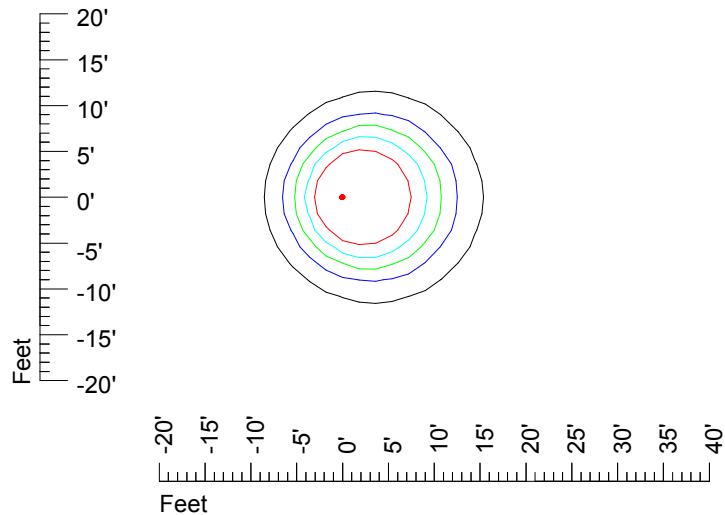

IES Photometric files HAZ-S2 LED 12V6W L817C

Isoline template 7' mounting height

Isoline values — 0.1 fc — 0.25 fc — 0.5 fc — 1.0 fc — 2.0 fc

Mounting height 7' Tilt 0°

Mounting height 7' Tilt 30°

Mounting height 7' Tilt 15°

Mounting height 7' Tilt 45°

IES Photometric files HAZ-S2 LED 12V6W L817C

Isoline template 9' mounting height

Isoline values — 0.1 fc — 0.25 fc — 0.5 fc — 1.0 fc — 2.0 fc

Mounting height 9' Tilt 0°

Mounting height 9' Tilt 30°

Mounting height 9' Tilt 15°

Mounting height 9' Tilt 45°

IES Photometric files HAZ-S2 LED 12V6W L817C

Isoline template 11' mounting height

Isoline values — 0.1 fc — 0.25 fc — 0.5 fc — 1.0 fc — 2.0 fc

Mounting height 11' Tilt 0°

Mounting height 11' Tilt 30°

Mounting height 11' Tilt 15°

Mounting height 11' Tilt 45°

IES Photometric files HAZ-S2 LED 12V6W L817C

Isoline template 15' mounting height

Isoline values — 0.1 fc — 0.25 fc — 0.5 fc — 1.0 fc — 2.0 fc