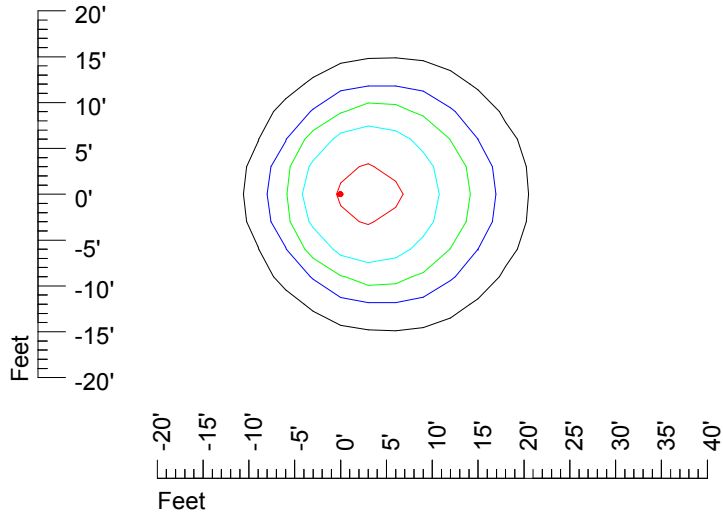

Mounting height 7' Tilt 45°

IES Photometric files HAZ-S2 LED 12V6W L817C

Isoline template 9' mounting height

Isoline values — 0.1 fc — 0.25 fc — 0.5 fc — 1.0 fc — 2.0 fc

Mounting height 9' Tilt 0°

Mounting height 9' Tilt 30°

Mounting height 9' Tilt 15°

Mounting height 9' Tilt 45°

IES Photometric files HAZ-S2 LED 12V6W L817C

Isoline template 11' mounting height

Isoline values — 0.1 fc — 0.25 fc — 0.5 fc — 1.0 fc — 2.0 fc

Mounting height 11' Tilt 0°

Mounting height 11' Tilt 30°

Mounting height 11' Tilt 15°

Mounting height 11' Tilt 45°

IES Photometric files HAZ-S2 LED 12V6W L817C

Isoline template 15' mounting height

Isoline values — 0.1 fc — 0.25 fc — 0.5 fc — 1.0 fc — 2.0 fc

Mounting height 15' Tilt 0°

Mounting height 15' Tilt 30°

Mounting height 15' Tilt 15°

Mounting height 15' Tilt 45°

IES Photometric files HAZ-S2 LED 12V6W L817C

Isoline template 20' mounting height

Isoline values — 0.1 fc — 0.25 fc — 0.5 fc — 1.0 fc — 2.0 fc