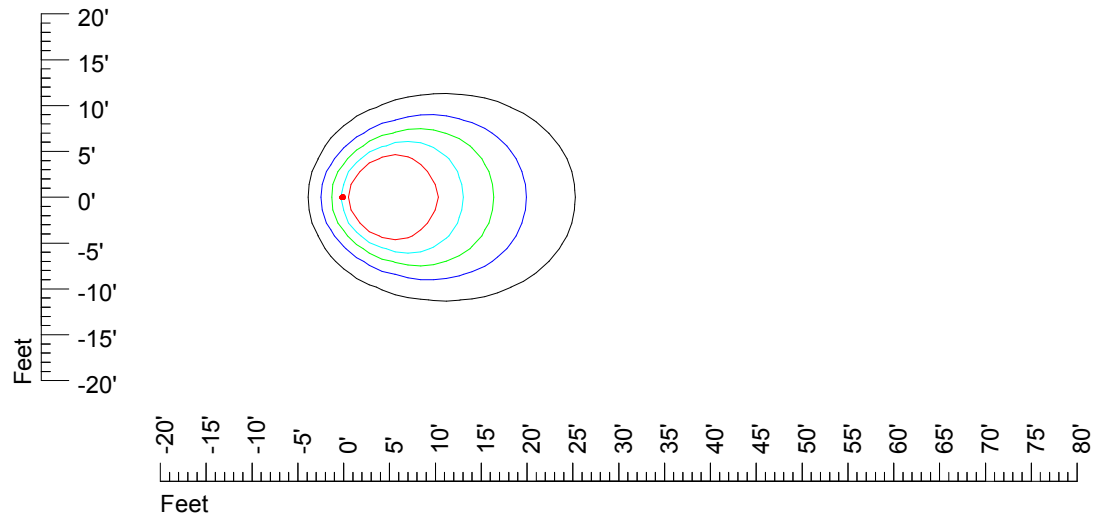

IES Photometric files HAZ-S2 LED 12V6W L817C

Isoline template 7' mounting height

Isoline values — 0.1 fc — 0.25 fc — 0.5 fc — 1.0 fc — 2.0 fc

Mounting height 7' Tilt 0°

Mounting height 7' Tilt 30°

Mounting height 7' Tilt 15°

Mounting height 7' Tilt 45°

IES Photometric files HAZ-S2 LED 12V6W L817C

Isoline template 9' mounting height

Isoline values — 0.1 fc — 0.25 fc — 0.5 fc — 1.0 fc — 2.0 fc

Mounting height 9' Tilt 0°

Mounting height 9' Tilt 30°

Mounting height 9' Tilt 15°

Mounting height 9' Tilt 45°

IES Photometric files HAZ-S2 LED 12V6W L817C

Isoline template 11' mounting height

Isoline values — 0.1 fc — 0.25 fc — 0.5 fc — 1.0 fc — 2.0 fc

Mounting height 11' Tilt 0°