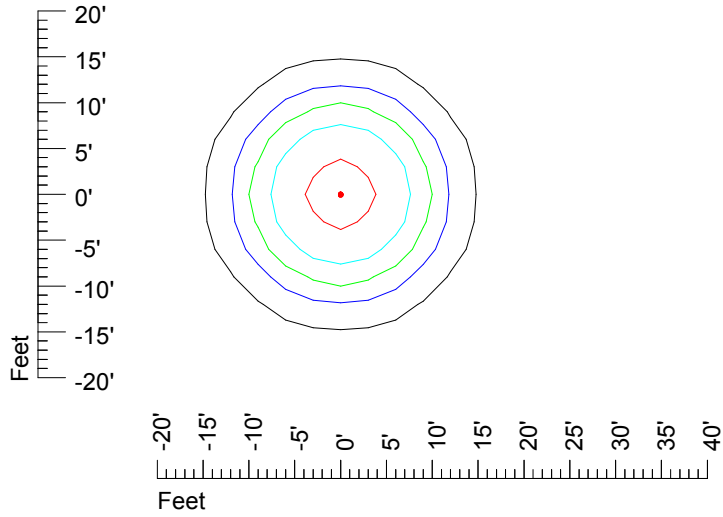

Mounting height 7' Tilt 45°

IES Photometric files HAZ-S2 LED 12V6W L817C

Isoline template 9' mounting height

Isoline values — 0.1 fc — 0.25 fc — 0.5 fc — 1.0 fc — 2.0 fc

Mounting height 9' Tilt 0°

Mounting height 9' Tilt 30°

Mounting height 9' Tilt 15°

Mounting height 9' Tilt 45°

IES Photometric files HAZ-S2 LED 12V6W L817C

Isoline template 11' mounting height

Isoline values — 0.1 fc — 0.25 fc — 0.5 fc — 1.0 fc — 2.0 fc

Mounting height 11' Tilt 0°

Mounting height 11' Tilt 30°

Mounting height 11' Tilt 15°

Mounting height 11' Tilt 45°

IES Photometric files HAZ-S2 LED 12V6W L817C

Isoline template 15' mounting height

Isoline values — 0.1 fc — 0.25 fc — 0.5 fc — 1.0 fc — 2.0 fc

Mounting height 15' Tilt 0°

Mounting height 15' Tilt 30°

Mounting height 15' Tilt 15°

Mounting height 15' Tilt 45°

IES Photometric files HAZ-S2 LED 12V6W L817C

Isoline template 20' mounting height

Isoline values — 0.1 fc — 0.25 fc — 0.5 fc — 1.0 fc — 2.0 fc