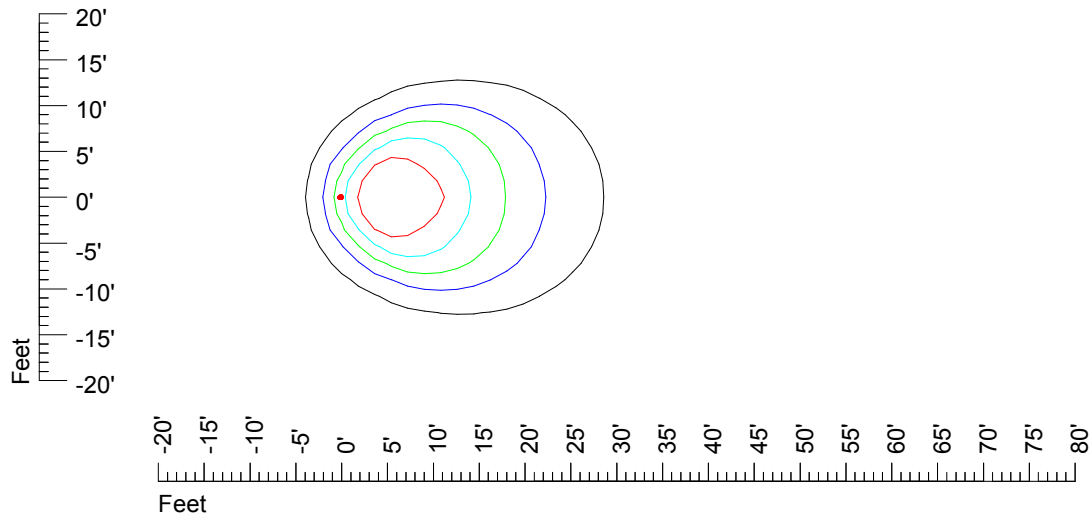

IES Photometric files HAZ-S2 LED 12V6W L817C

Isoline template 7' mounting height

Isoline values — 0.1 fc — 0.25 fc — 0.5 fc — 1.0 fc — 2.0 fc

Mounting height 7' Tilt 0°

Mounting height 7' Tilt 30°

Mounting height 7' Tilt 15°

Mounting height 7' Tilt 45°

IES Photometric files HAZ-S2 LED 12V6W L817C

Isoline template 9' mounting height

Isoline values — 0.1 fc — 0.25 fc — 0.5 fc — 1.0 fc — 2.0 fc

Mounting height 9' Tilt 0°

Mounting height 9' Tilt 30°

Mounting height 9' Tilt 15°

Mounting height 9' Tilt 45°

IES Photometric files HAZ-S2 LED 12V6W L817C

Isoline template 11' mounting height

Isoline values — 0.1 fc — 0.25 fc — 0.5 fc — 1.0 fc — 2.0 fc

Mounting height 11' Tilt 0°