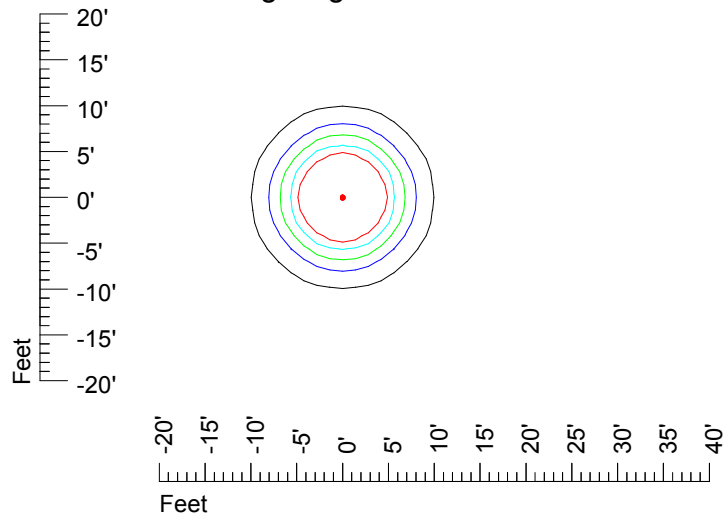

IES Photometric files HAZ-S2 LED 12V6W L817C

Isoline template 7' mounting height

Isoline values — 0.1 fc — 0.25 fc — 0.5 fc — 1.0 fc — 2.0 fc

Mounting height 7' Tilt 0°

Mounting height 7' Tilt 30°

Mounting height 7' Tilt 15°

Mounting height 7' Tilt 45°

IES Photometric files HAZ-S2 LED 12V6W L817C

Isoline template 9' mounting height

Isoline values — 0.1 fc — 0.25 fc — 0.5 fc — 1.0 fc — 2.0 fc

Mounting height 9' Tilt 0°

Mounting height 9' Tilt 30°

Mounting height 9' Tilt 15°

Mounting height 9' Tilt 45°

IES Photometric files HAZ-S2 LED 12V6W L817C

Isoline template 11' mounting height

Isoline values — 0.1 fc — 0.25 fc — 0.5 fc — 1.0 fc — 2.0 fc

Mounting height 11' Tilt 0°

Mounting height 11' Tilt 30°

Mounting height 11' Tilt 15°

Mounting height 11' Tilt 45°

IES Photometric files HAZ-S2 LED 12V6W L817C

Isoline template 15' mounting height

Isoline values — 0.1 fc — 0.25 fc — 0.5 fc — 1.0 fc — 2.0 fc